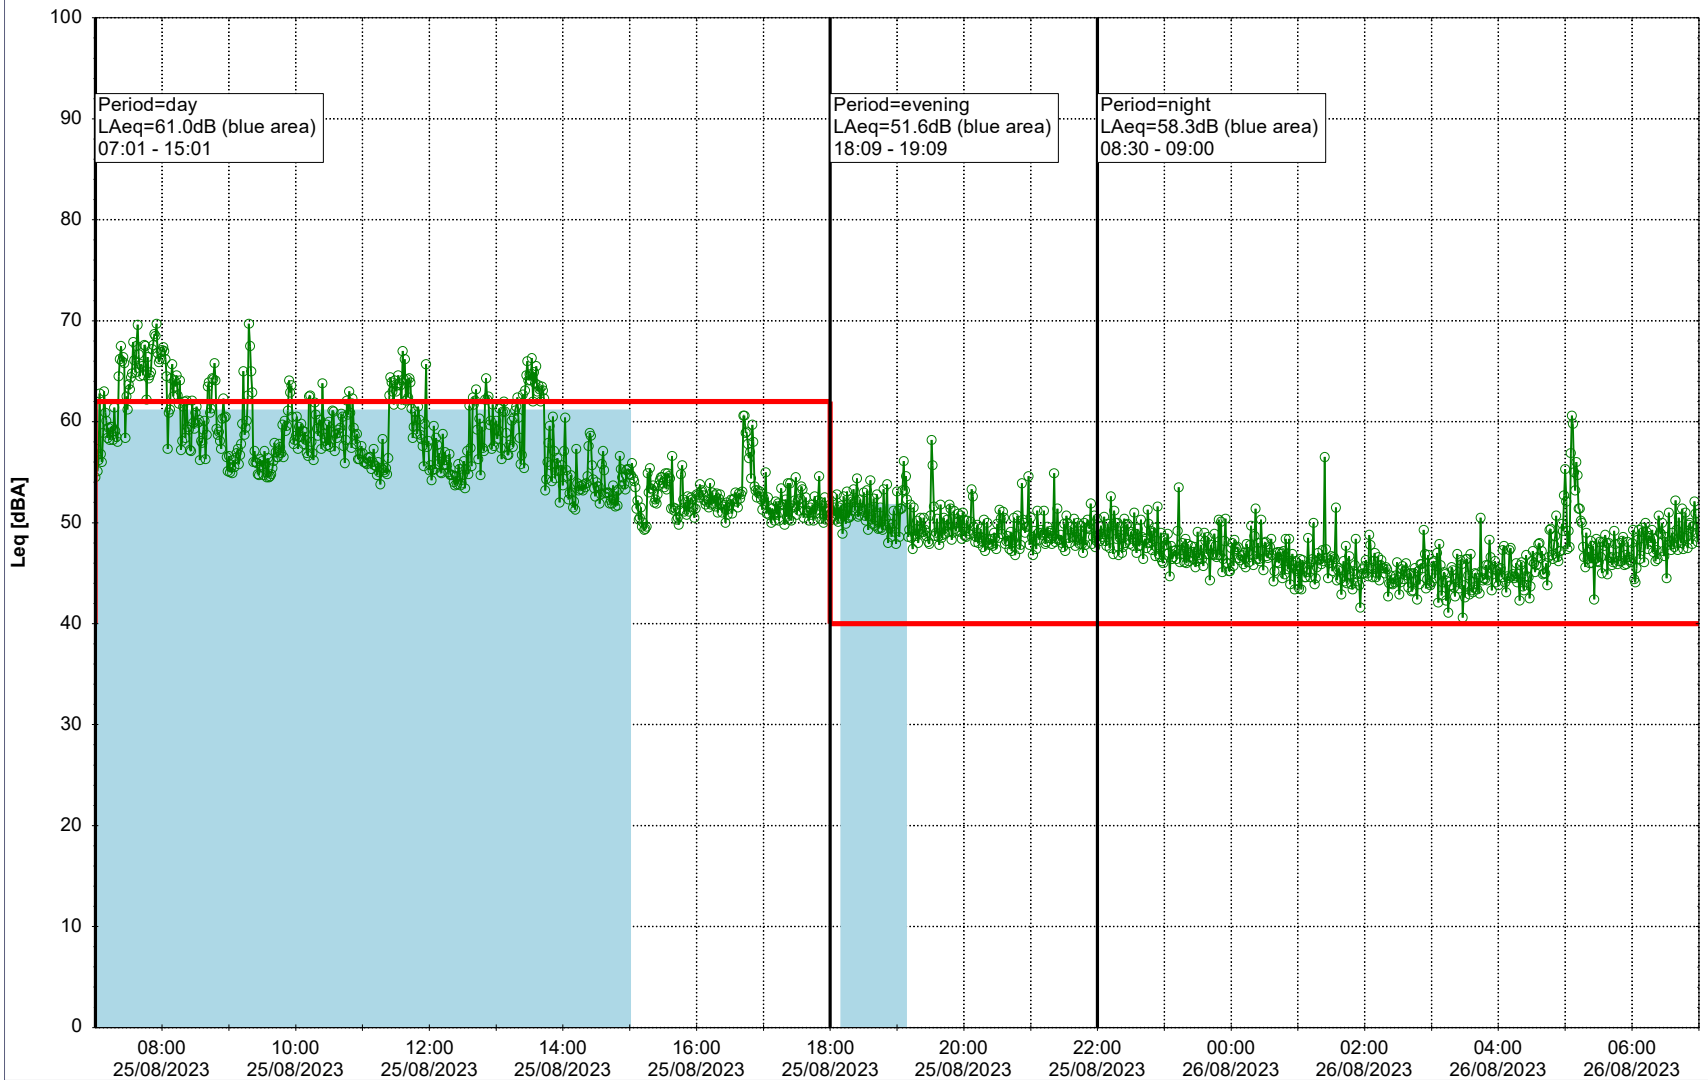

Remarks

...

Noise Time Related Diagram

24/08/2023
25/08/2023

SLU_NS01

Project: Kronos Sydhavnen
Construction: Sluseholmen
Location: N-V

Plan View

Remarks

...

Noise Time Related Diagram

25/08/2023
26/08/2023

○○○○ SLU_NS01

Project: Kronos Sydhavnen
Construction: Sluseholmen
Location: N-V

Plan View

0 5 10 15 20 [m]

Remarks

...

Noise Time Related Diagram

26/08/2023
27/08/2023

○○○○ SLU_NS01

Project: Kronos Sydhavnen
Construction: Sluseholmen
Location: N-V

Plan View

0 5 10 15 20 [m]

Remarks