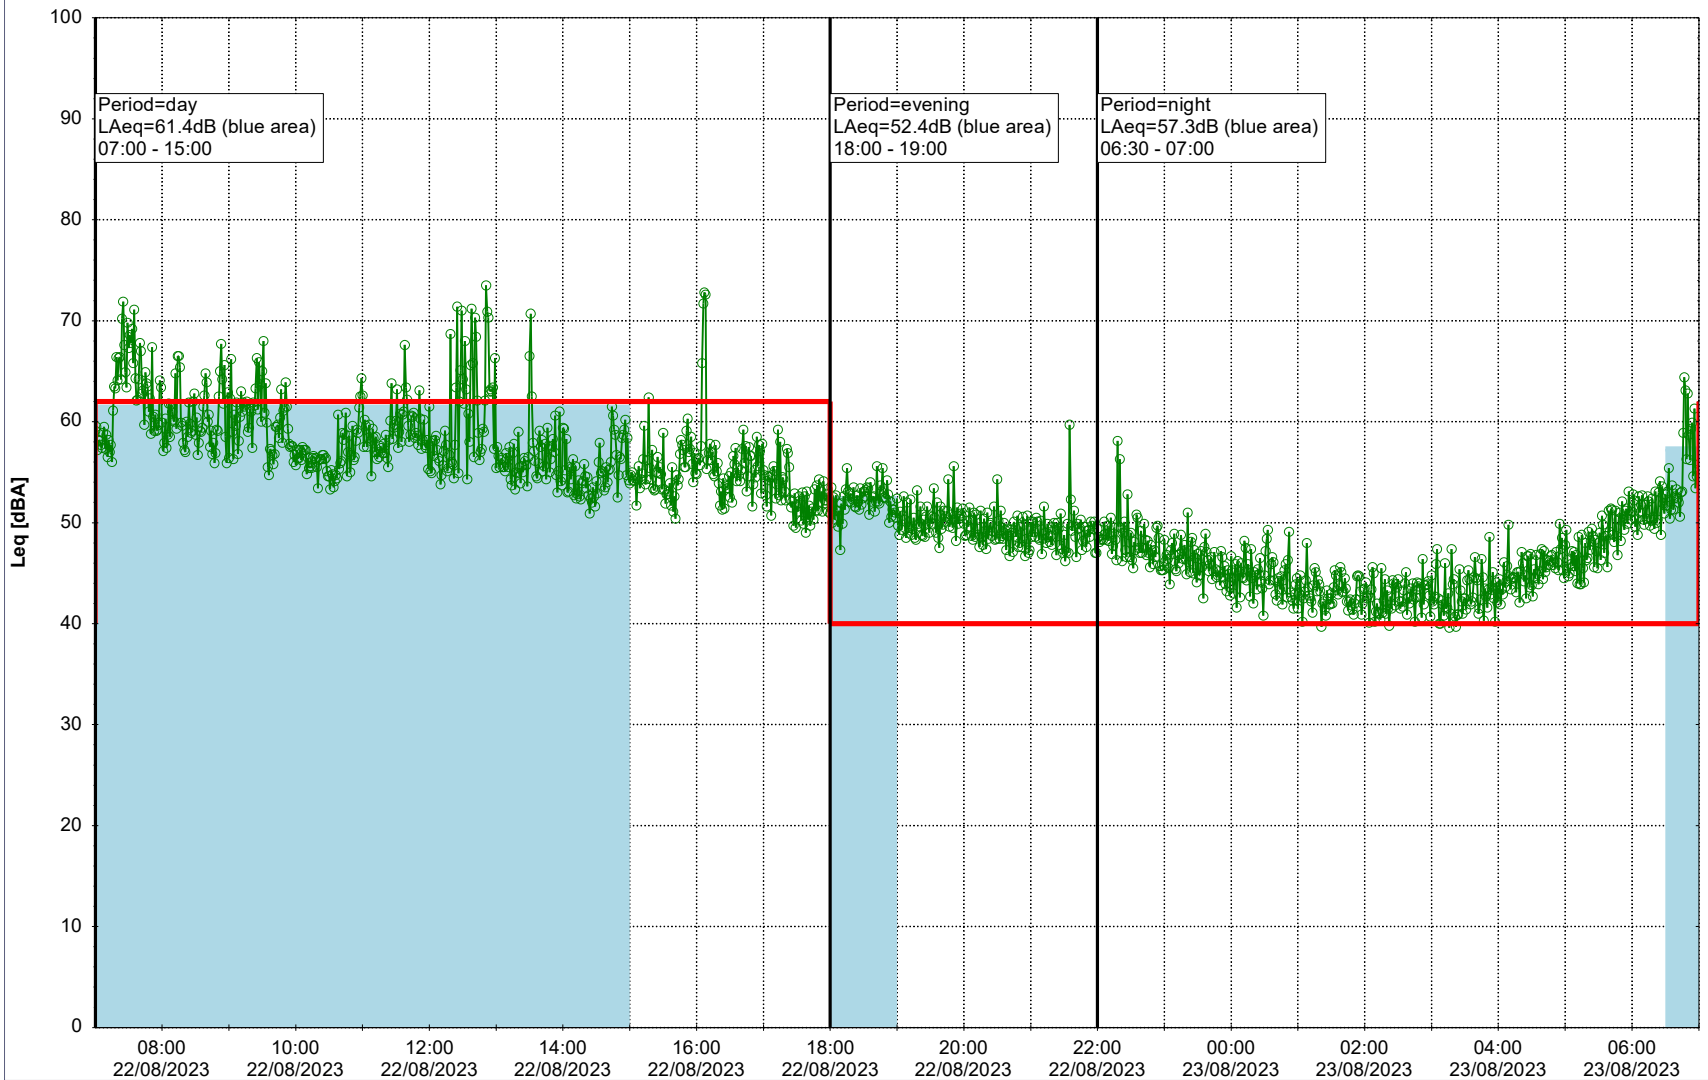

Plan View

Remarks

...

Noise Time Related Diagram

22/08/2023
23/08/2023

SLU_NS01

Project: Kronos Sydhavnen
Construction: Sluseholmen
Location: N-V

Plan View

0 5 10 15 20 [m]

Remarks

...

Noise Time Related Diagram

23/08/2023
24/08/2023

○○○○ SLU_NS01

Project: Kronos Sydhavnen
Construction: Sluseholmen
Location: N-V

Plan View

...

Noise Time Related Diagram

25/08/2023
26/08/2023

○○○○ SLU_NS01

Project: Kronos Sydhavnen
Construction: Sluseholmen
Location: N-V

Plan View

0 5 10 15 20 [m]

Remarks

...

Noise Time Related Diagram

26/08/2023
27/08/2023

○○○○ SLU_NS01

Project: Kronos Sydhavnen
Construction: Sluseholmen
Location: N-V

Plan View

0 5 10 15 20 [m]

Remarks