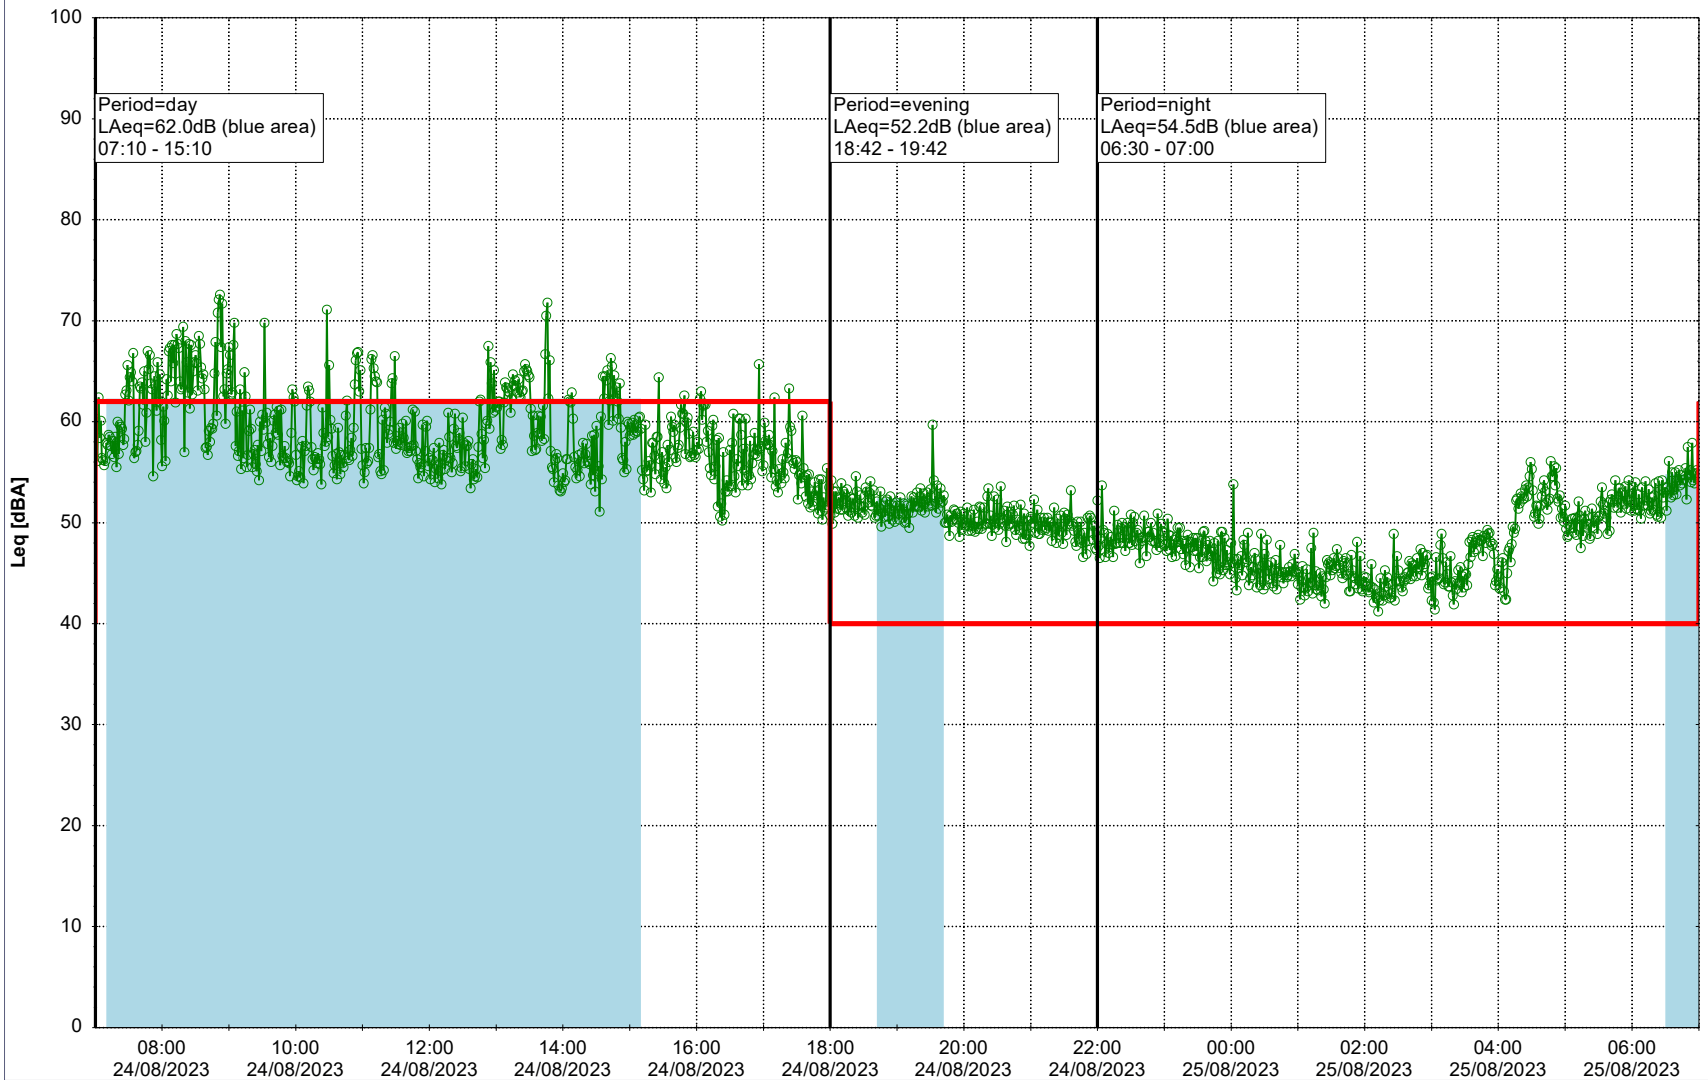

0 5 10 15 20 [m]

Remarks

...

Noise Time Related Diagram

23/08/2023
24/08/2023

○○○○ SLU_NS01

Project: Kronos Sydhavnen
Construction: Sluseholmen
Location: N-V

Plan View

Remarks

...

Noise Time Related Diagram

24/08/2023
25/08/2023

SLU_NS01

Project: Kronos Sydhavnen
Construction: Sluseholmen
Location: N-V

Plan View

Remarks

...

Noise Time Related Diagram

25/08/2023
26/08/2023

○○○○ SLU_NS01

Project: Kronos Sydhavnen
Construction: Sluseholmen
Location: N-V

Plan View

0 5 10 15 20 [m]

Remarks

...

Noise Time Related Diagram

26/08/2023
27/08/2023

○○○○ SLU_NS01

Project: Kronos Sydhavnen
Construction: Sluseholmen
Location: N-V

Plan View

0 5 10 15 20 [m]

Remarks