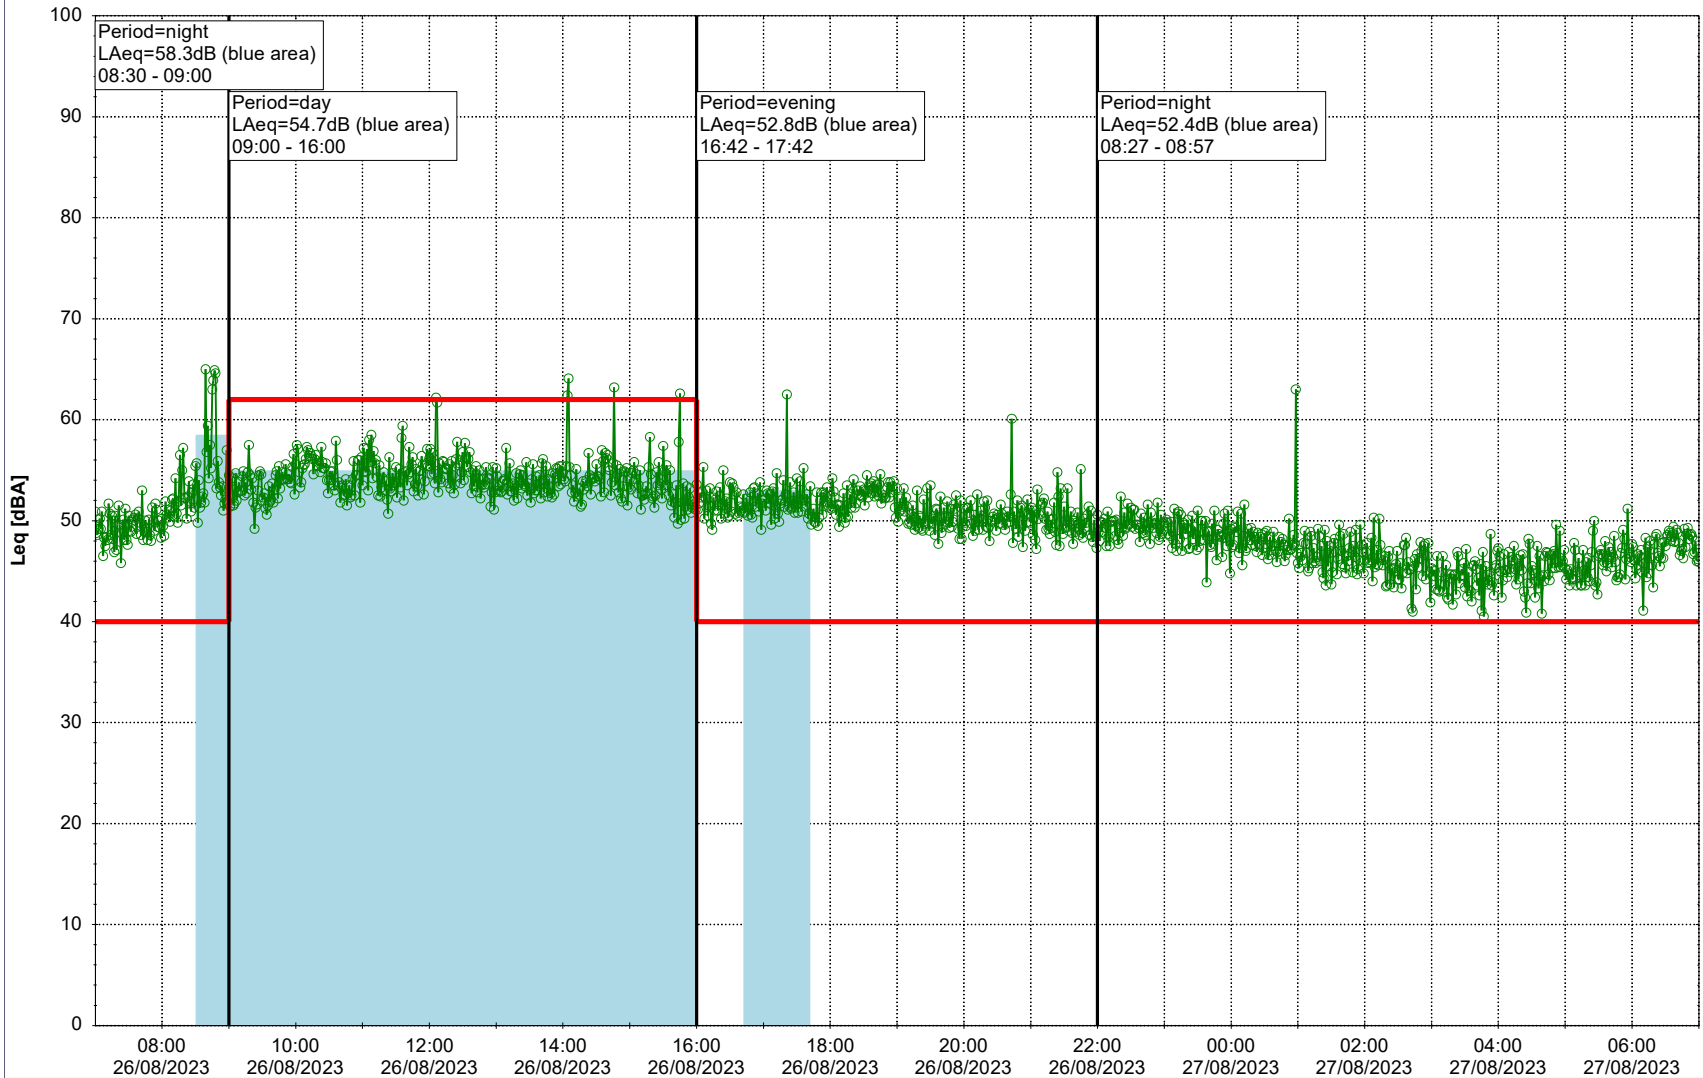

...

Noise Time Related Diagram

25/08/2023
26/08/2023

○○○○ SLU_NS01

Project: Kronos Sydhavnen
Construction: Sluseholmen
Location: N-V

Plan View

0 5 10 15 20 [m]

Remarks

...

Noise Time Related Diagram

26/08/2023
27/08/2023

○○○○ SLU_NS01

Project: Kronos Sydhavnen
Construction: Sluseholmen
Location: N-V

Plan View

0 5 10 15 20 [m]

Remarks