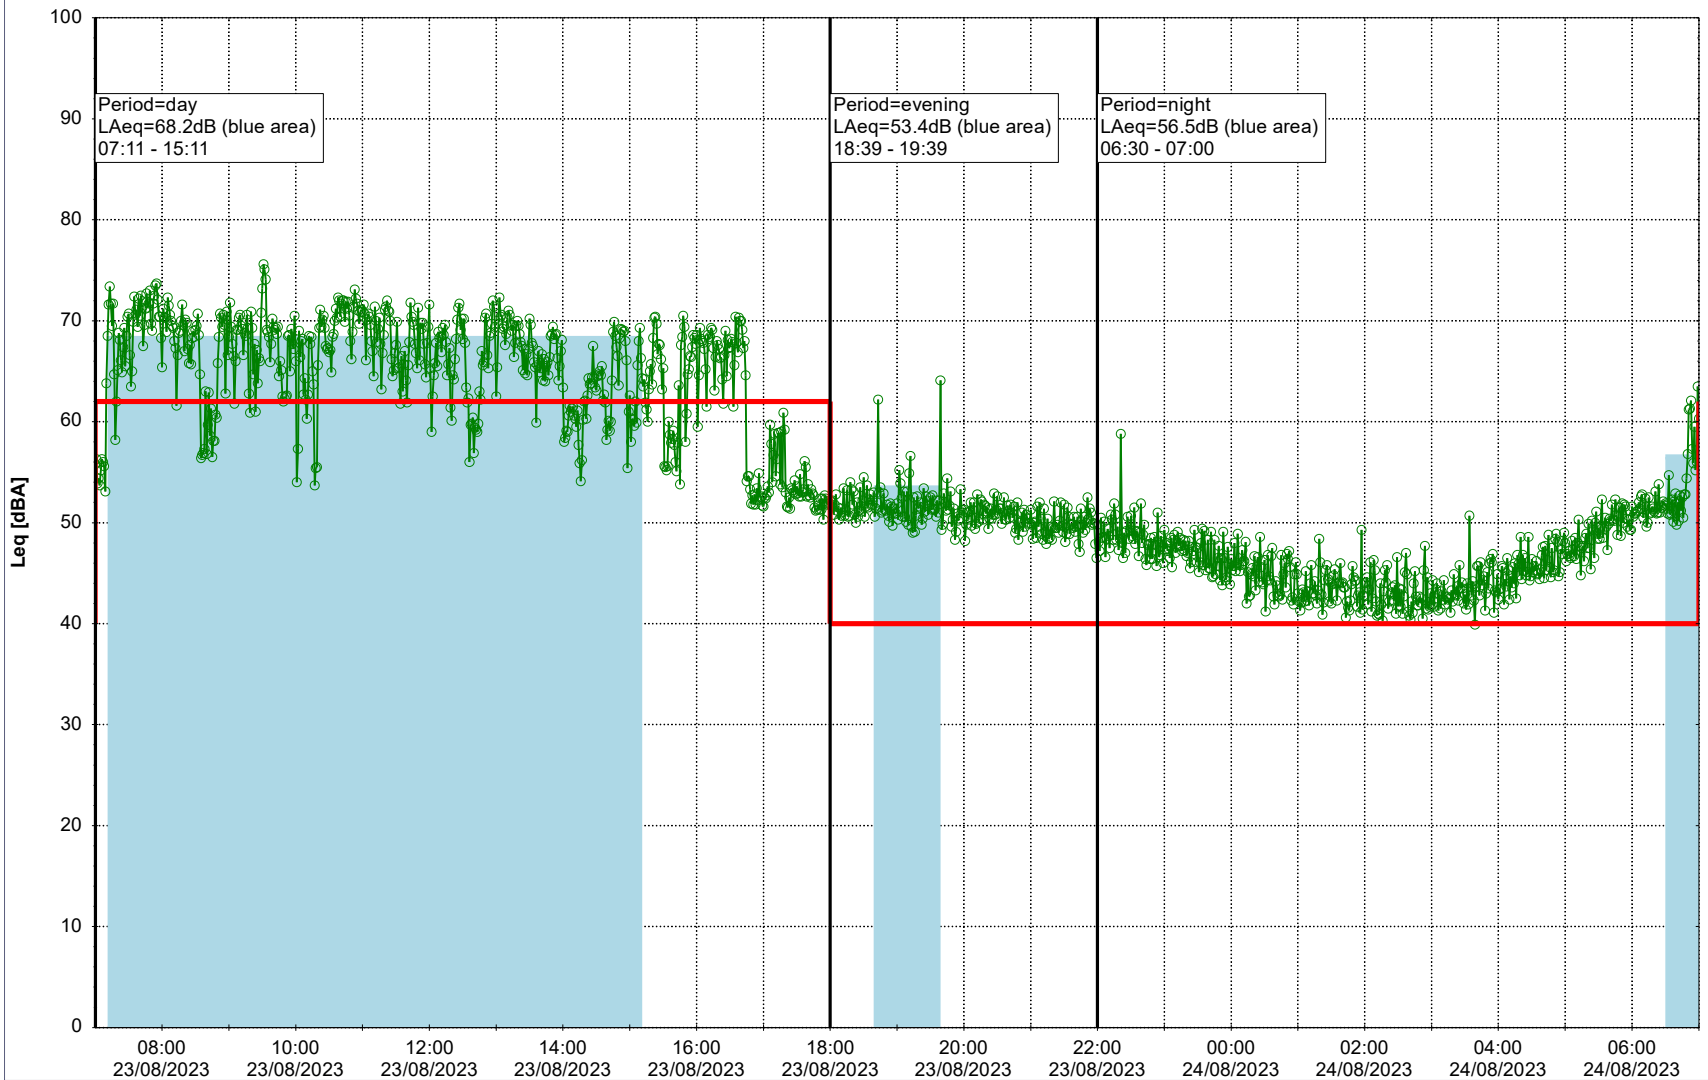

0 5 10 15 20 [m]

Remarks

...

Noise Time Related Diagram

23/08/2023
24/08/2023

○○○○ SLU_NS01

Project: Kronos Sydhavnen
Construction: Sluseholmen
Location: N-V

Plan View

Remarks

...

Noise Time Related Diagram

24/08/2023
25/08/2023

SLU_NS01

Project: Kronos Sydhavnen
Construction: Sluseholmen
Location: N-V

Plan View

Remarks

...

Noise Time Related Diagram

25/08/2023
26/08/2023

○○○○ SLU_NS01

Project: Kronos Sydhavnen
Construction: Sluseholmen
Location: N-V

Plan View

0 5 10 15 20 [m]

Remarks

...

Noise Time Related Diagram

26/08/2023
27/08/2023

○○○○ SLU_NS01

Project: Kronos Sydhavnen
Construction: Sluseholmen
Location: N-V

Plan View

0 5 10 15 20 [m]

Remarks