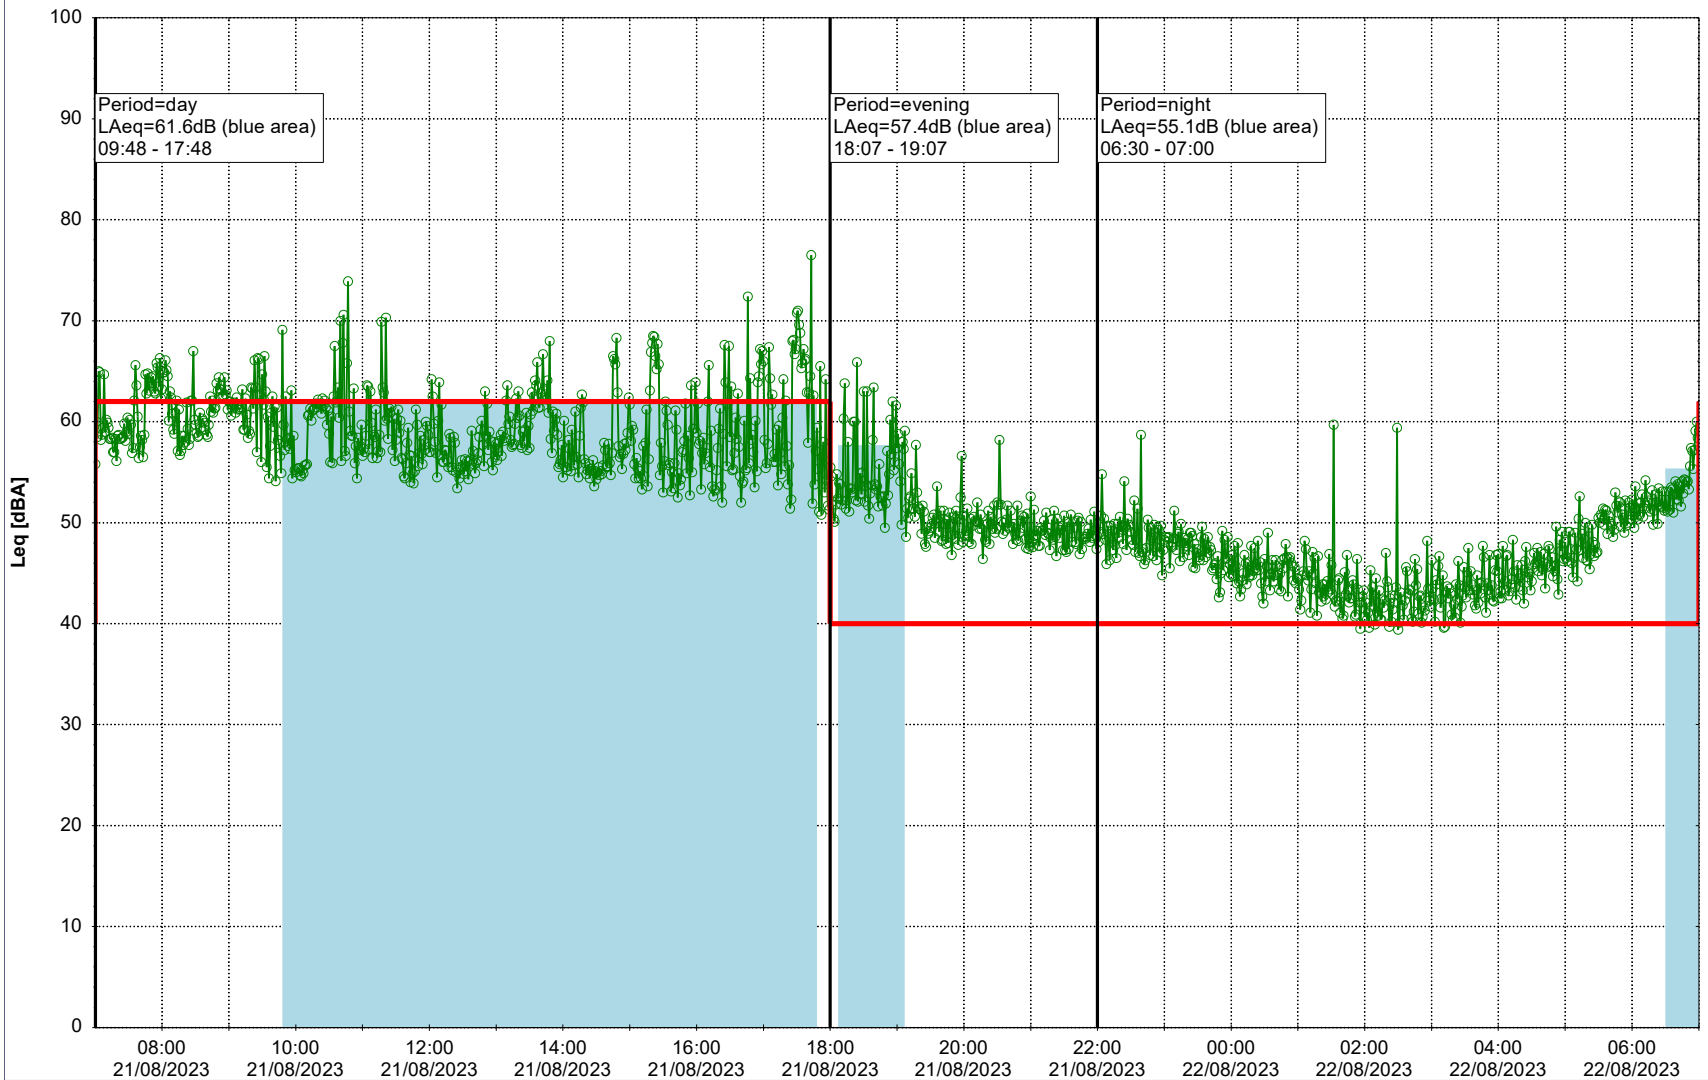

Project: Kronos Sydhavnen
Construction: Sluseholmen
Location: N-V

Plan View

Remarks

...

Noise Time Related Diagram

21/08/2023
22/08/2023

○○○○ SLU_NS01

Project: Kronos Sydhavnen
Construction: Sluseholmen
Location: N-V

Plan View

Remarks

...

Noise Time Related Diagram

22/08/2023
23/08/2023

SLU_NS01

Project: Kronos Sydhavnen
Construction: Sluseholmen
Location: N-V

Plan View

...

Noise Time Related Diagram

25/08/2023
26/08/2023

○○○○ SLU_NS01

Project: Kronos Sydhavnen
Construction: Sluseholmen
Location: N-V

Plan View

0 5 10 15 20 [m]

Remarks

...

Noise Time Related Diagram

26/08/2023
27/08/2023

○○○○ SLU_NS01

Project: Kronos Sydhavnen
Construction: Sluseholmen
Location: N-V

Plan View

0 5 10 15 20 [m]

Remarks