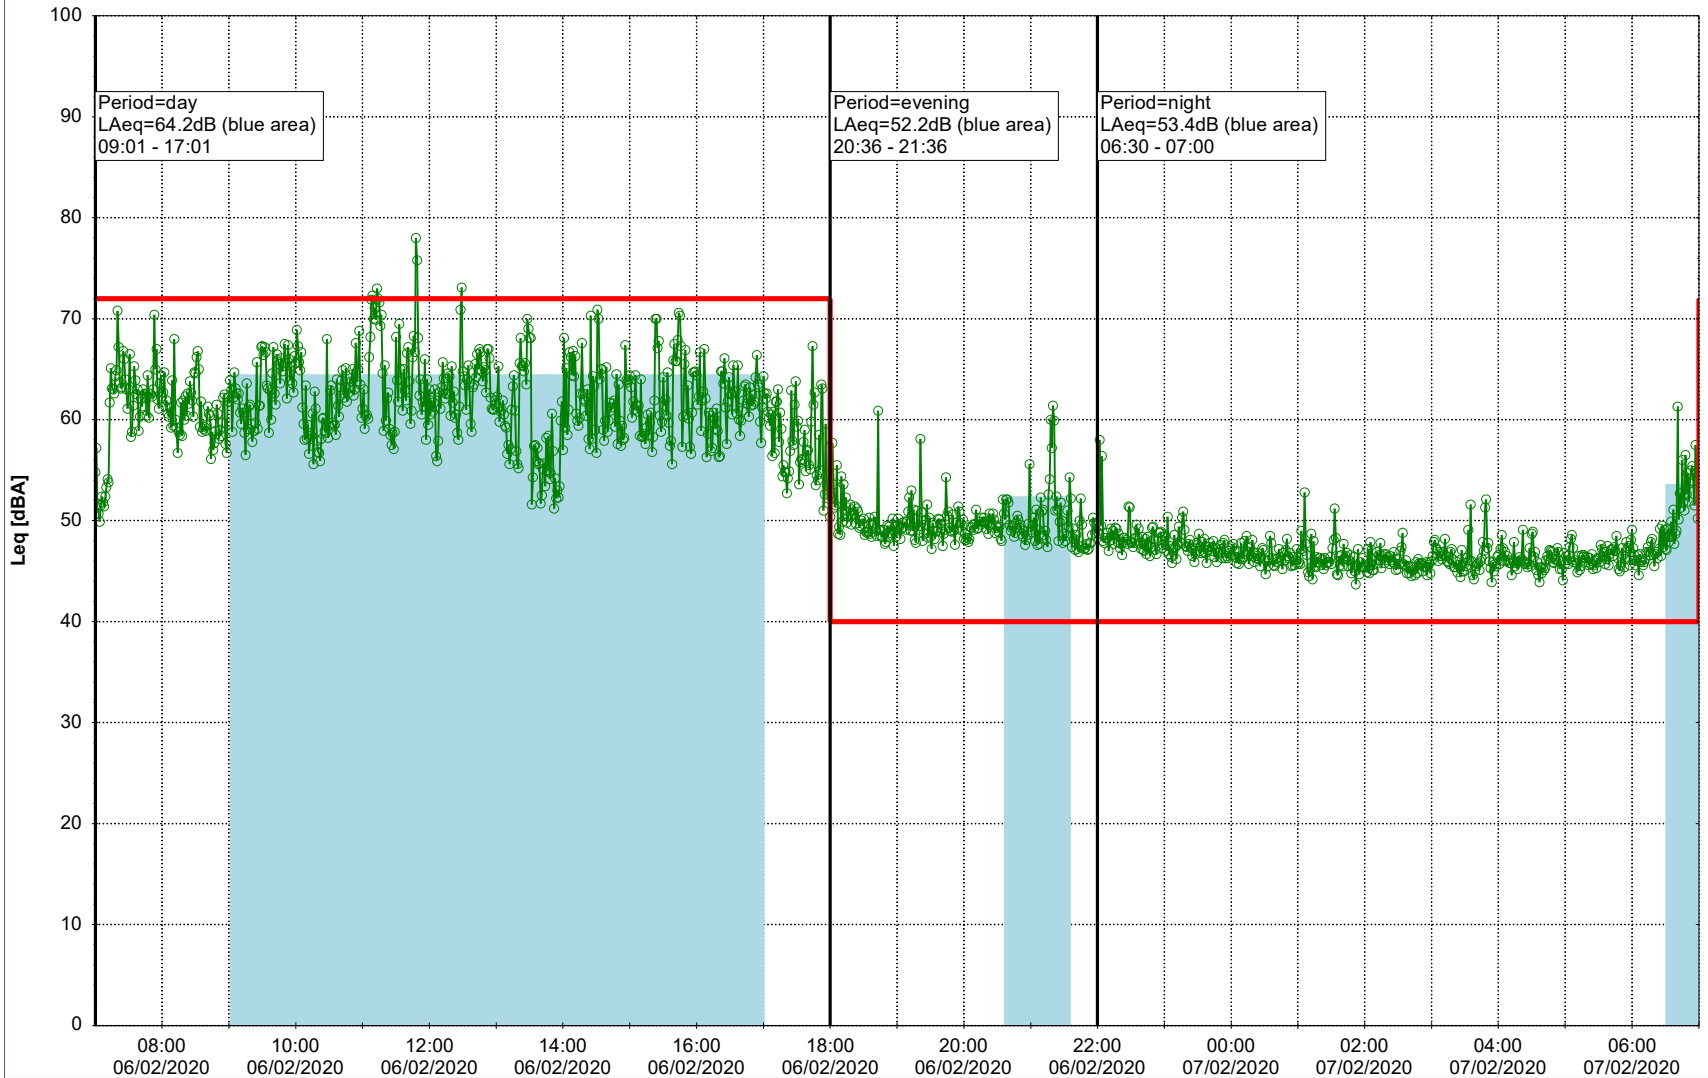

Noise Time Related Diagram

06/02/2020
07/02/2020

○○○○ MOP_NS01