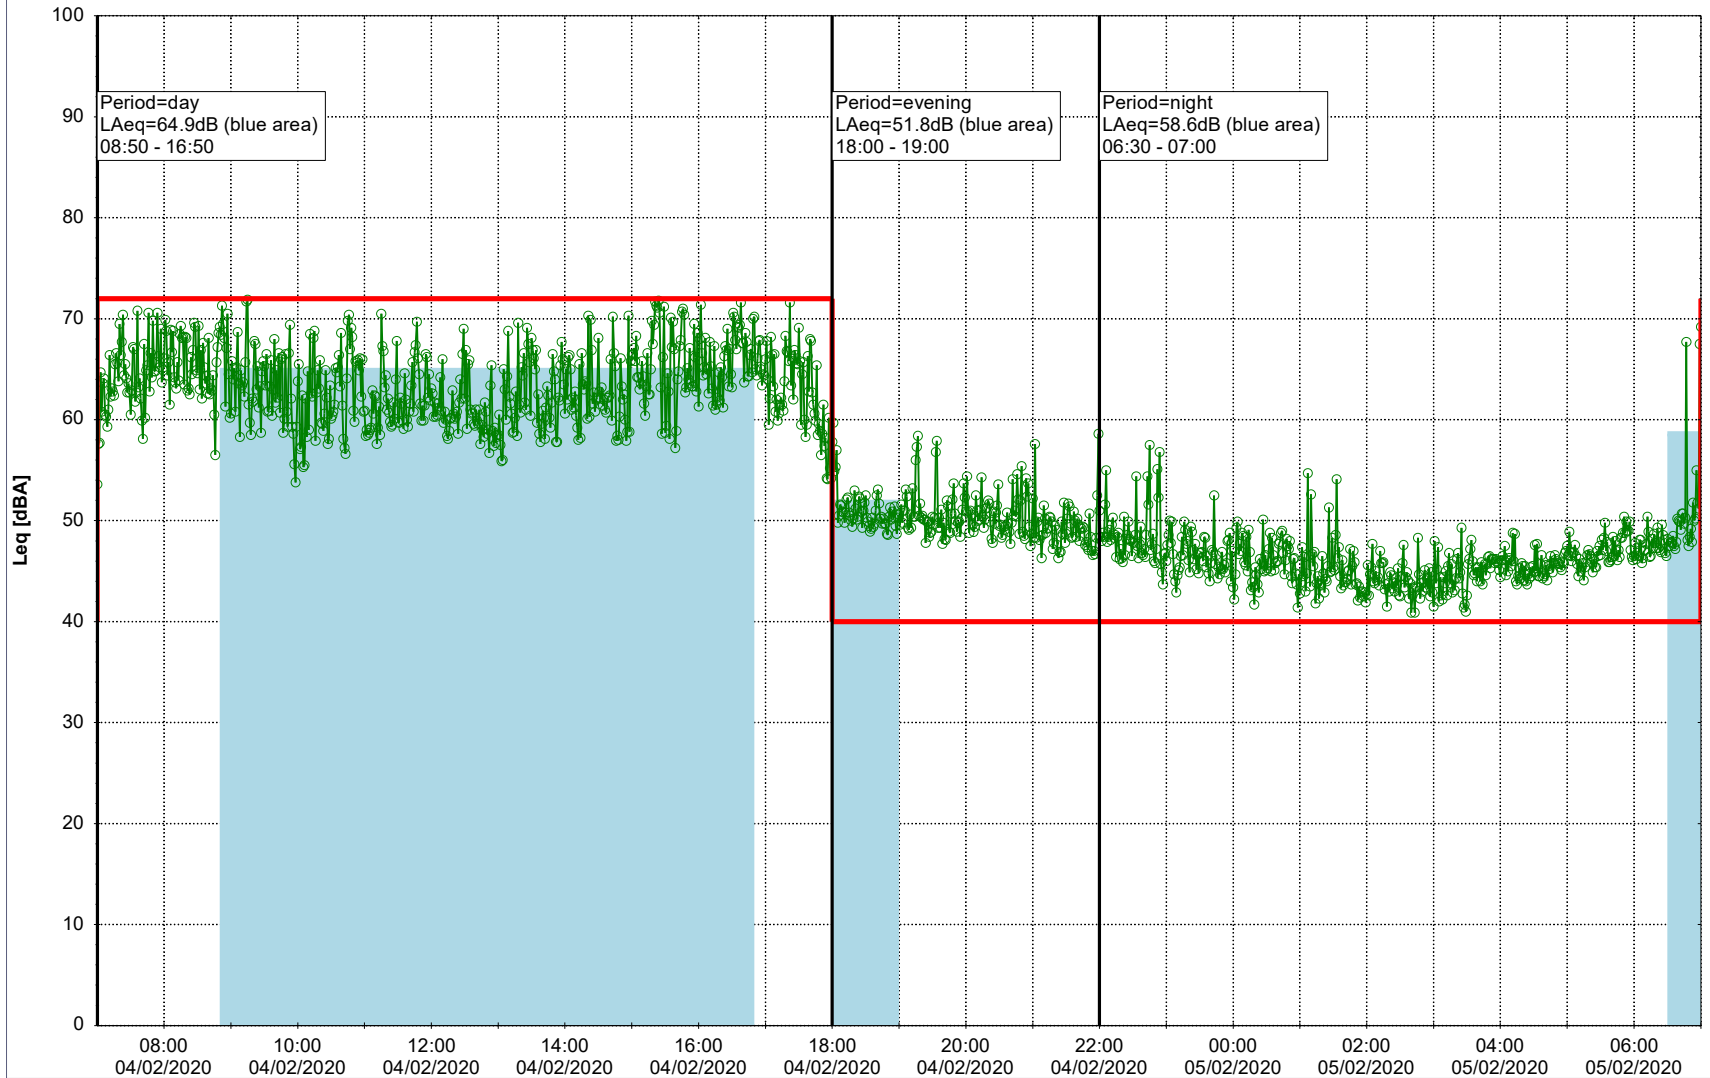

Noise Time Related Diagram

04/02/2020
05/02/2020

○○○○ MOP_NS01