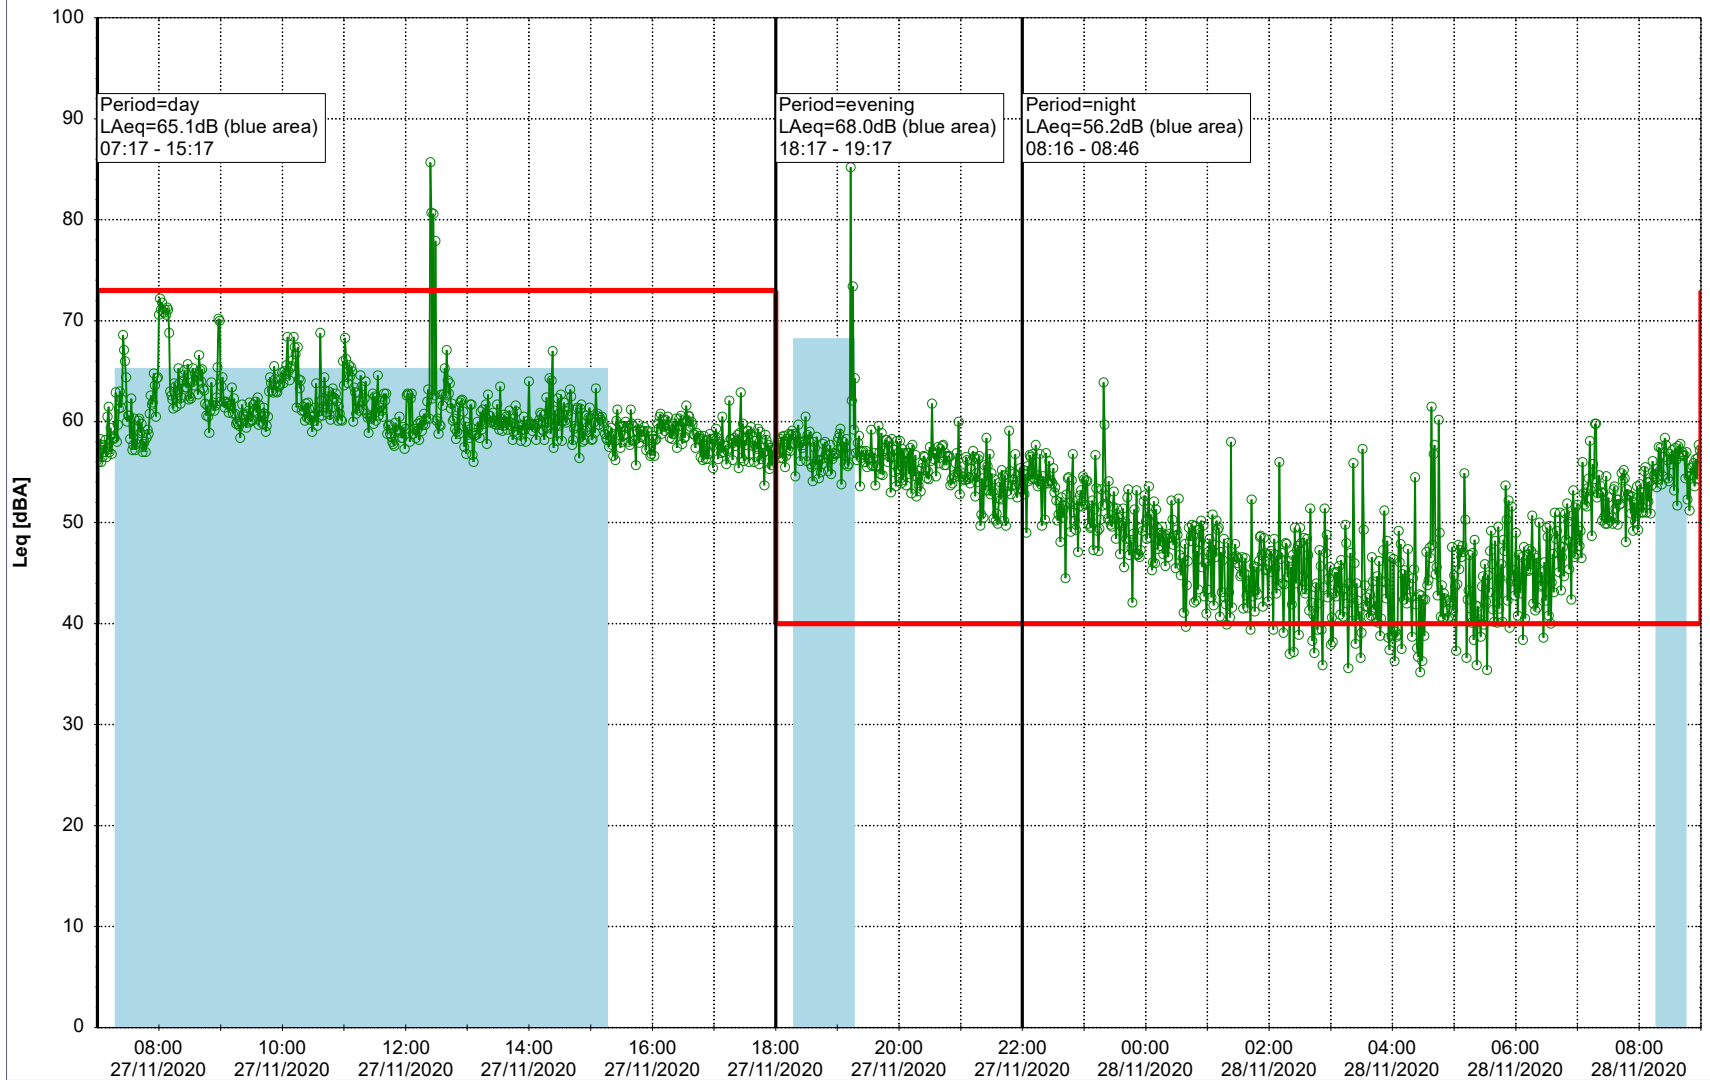

...

Noise Time Related Diagram

26/11/2020
27/11/2020

○ ○ ○ ○ HOL_NS01

Project: Kronos Sydhavnen
Construction: Havneholmen
Location: N-V

Plan View

Remarks

...

Noise Time Related Diagram

27/11/2020
28/11/2020

○ ○ ○ ○ HOL_NS01

Project: Kronos Sydhavnen
Construction: Havneholmen
Location: N-V

Plan View

Remarks

...

Noise Time Related Diagram

28/11/2020
29/11/2020

○ ○ ○ ○ HOL_NS01

Project: Kronos Sydhavnen
Construction: Havneholmen
Location: N-V

Plan View

Remarks

...

Noise Time Related Diagram

29/11/2020
30/11/2020