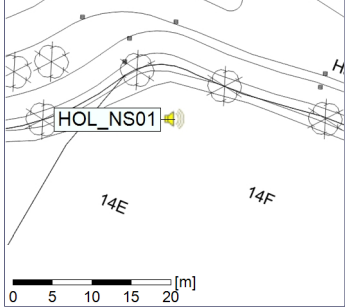

28/11/2020
29/11/2020

○ ○ ○ ○ HOL_NS01

Project: Kronos Sydhavnen
Construction: Havneholmen
Location: N-V

Plan View

Remarks

...

Noise Time Related Diagram

29/11/2020
30/11/2020