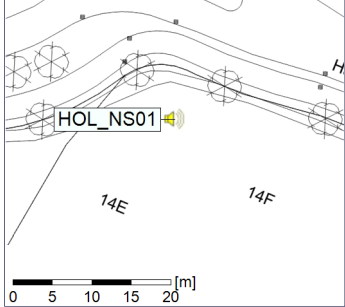

Plan View

Remarks

...

Noise Time Related Diagram

24/11/2020
25/11/2020

○ ○ ○ ○ HOL_NS01

Project: Kronos Sydhavnen
Construction: Havneholmen
Location: N-V

Plan View