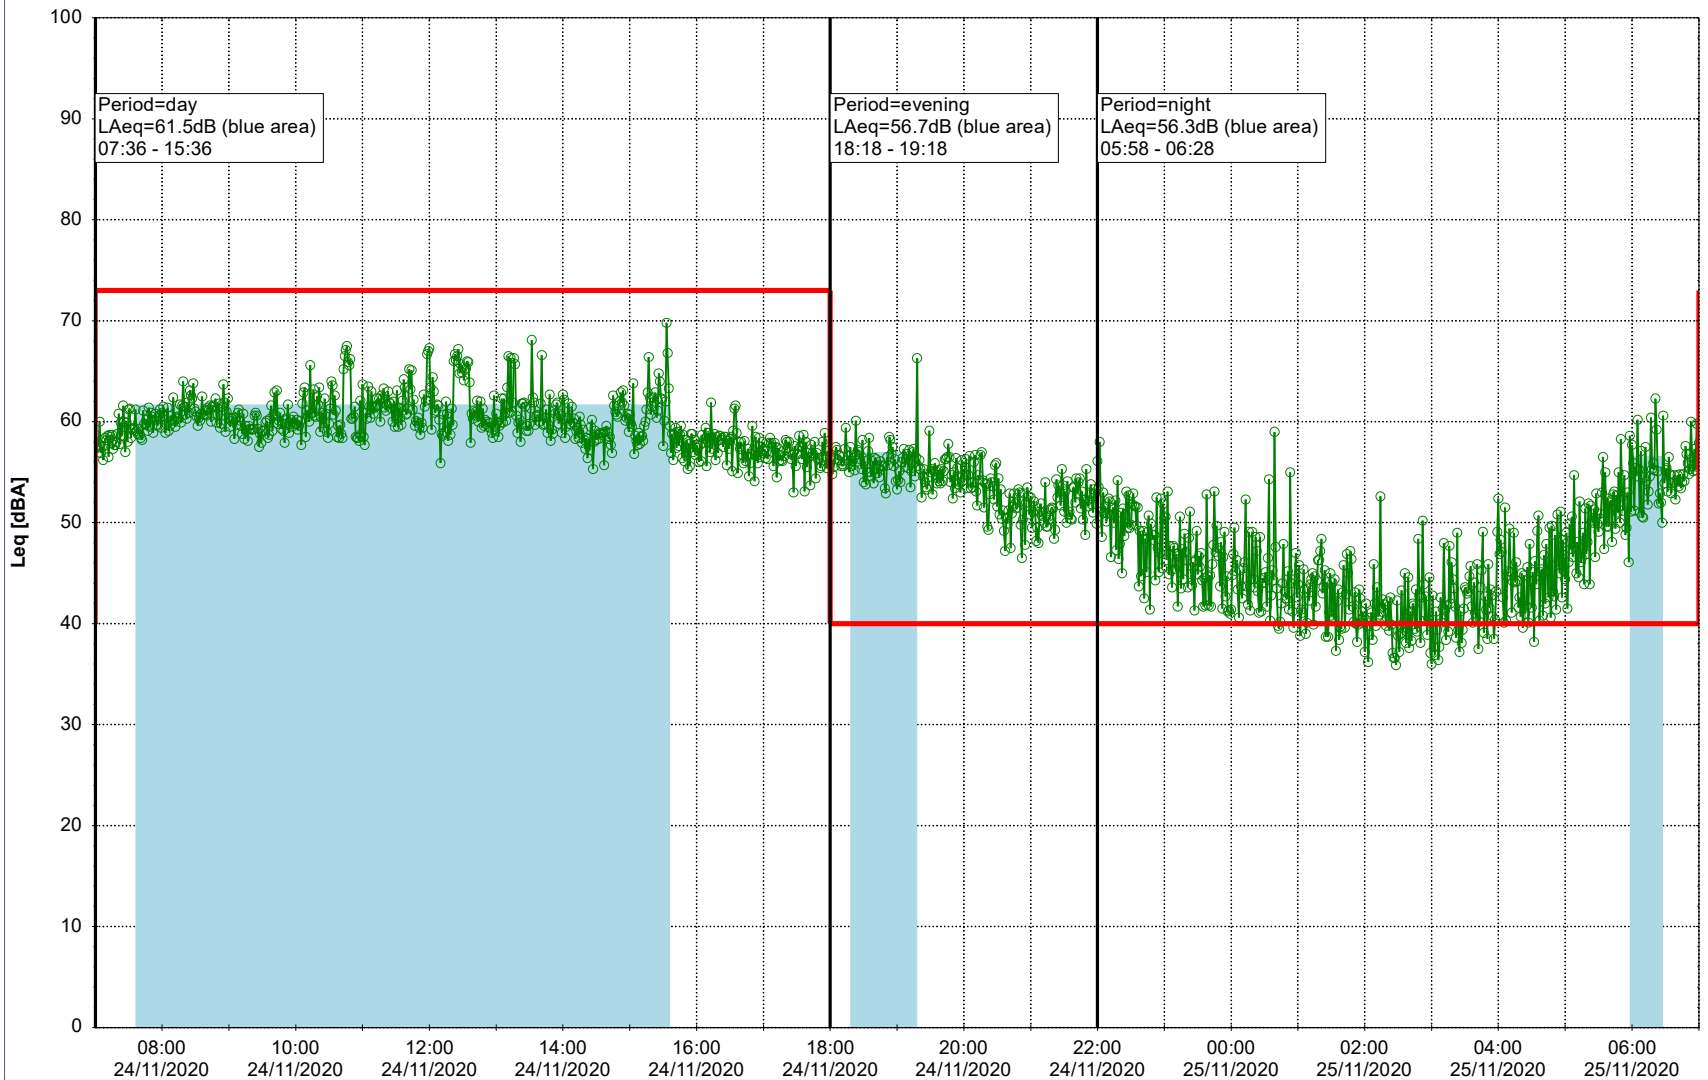

Plan View

Remarks

...

Noise Time Related Diagram

24/11/2020
25/11/2020

○ ○ ○ ○ HOL_NS01

Project: Kronos Sydhavnen
Construction: Havneholmen
Location: N-V

Plan View

Remarks

...

Noise Time Related Diagram

25/11/2020
26/11/2020

○ ○ ○ ○ HOL_NS01

Project: Kronos Sydhavnen
Construction: Havneholmen
Location: N-V

Plan View

Remarks

...

Noise Time Related Diagram

26/11/2020
27/11/2020

○ ○ ○ ○ HOL_NS01

Project: Kronos Sydhavnen
Construction: Havneholmen
Location: N-V

Plan View

Remarks

...

Noise Time Related Diagram

27/11/2020
28/11/2020

○ ○ ○ ○ HOL_NS01

Project: Kronos Sydhavnen
Construction: Havneholmen
Location: N-V

Plan View

Remarks

...

Noise Time Related Diagram