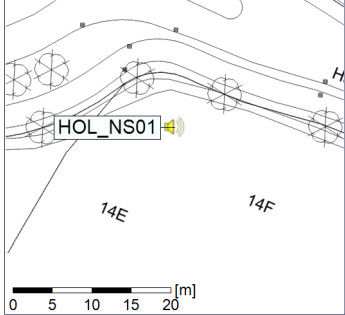

Project: Kronos Sydhavnen
Construction: Havneholmen
Location: N-V

Plan View

Remarks

...

Noise Time Related Diagram

23/11/2020
24/11/2020

○ ○ ○ ○ HOL_NS01

Project: Kronos Sydhavnen
Construction: Havneholmen
Location: N-V

Plan View

Remarks

...

Noise Time Related Diagram

24/11/2020
25/11/2020

○ ○ ○ ○ HOL_NS01

Project: Kronos Sydhavnen
Construction: Havneholmen
Location: N-V

Plan View

Noise Time Related Diagram

27/11/2020
28/11/2020

○ ○ ○ ○ HOL_NS01

Project: Kronos Sydhavnen
Construction: Havneholmen
Location: N-V

Plan View

Remarks

...

Noise Time Related Diagram