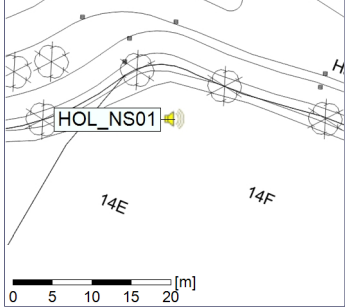

Project: Kronos Sydhavnen
Construction: Havneholmen
Location: N-V

Plan View

Remarks

...

Noise Time Related Diagram

23/11/2020
24/11/2020

○ ○ ○ ○ HOL_NS01

Project: Kronos Sydhavnen
Construction: Havneholmen
Location: N-V

Plan View

Remarks

...

Noise Time Related Diagram

24/11/2020
25/11/2020

○ ○ ○ ○ HOL_NS01

Project: Kronos Sydhavnen
Construction: Havneholmen
Location: N-V

Plan View