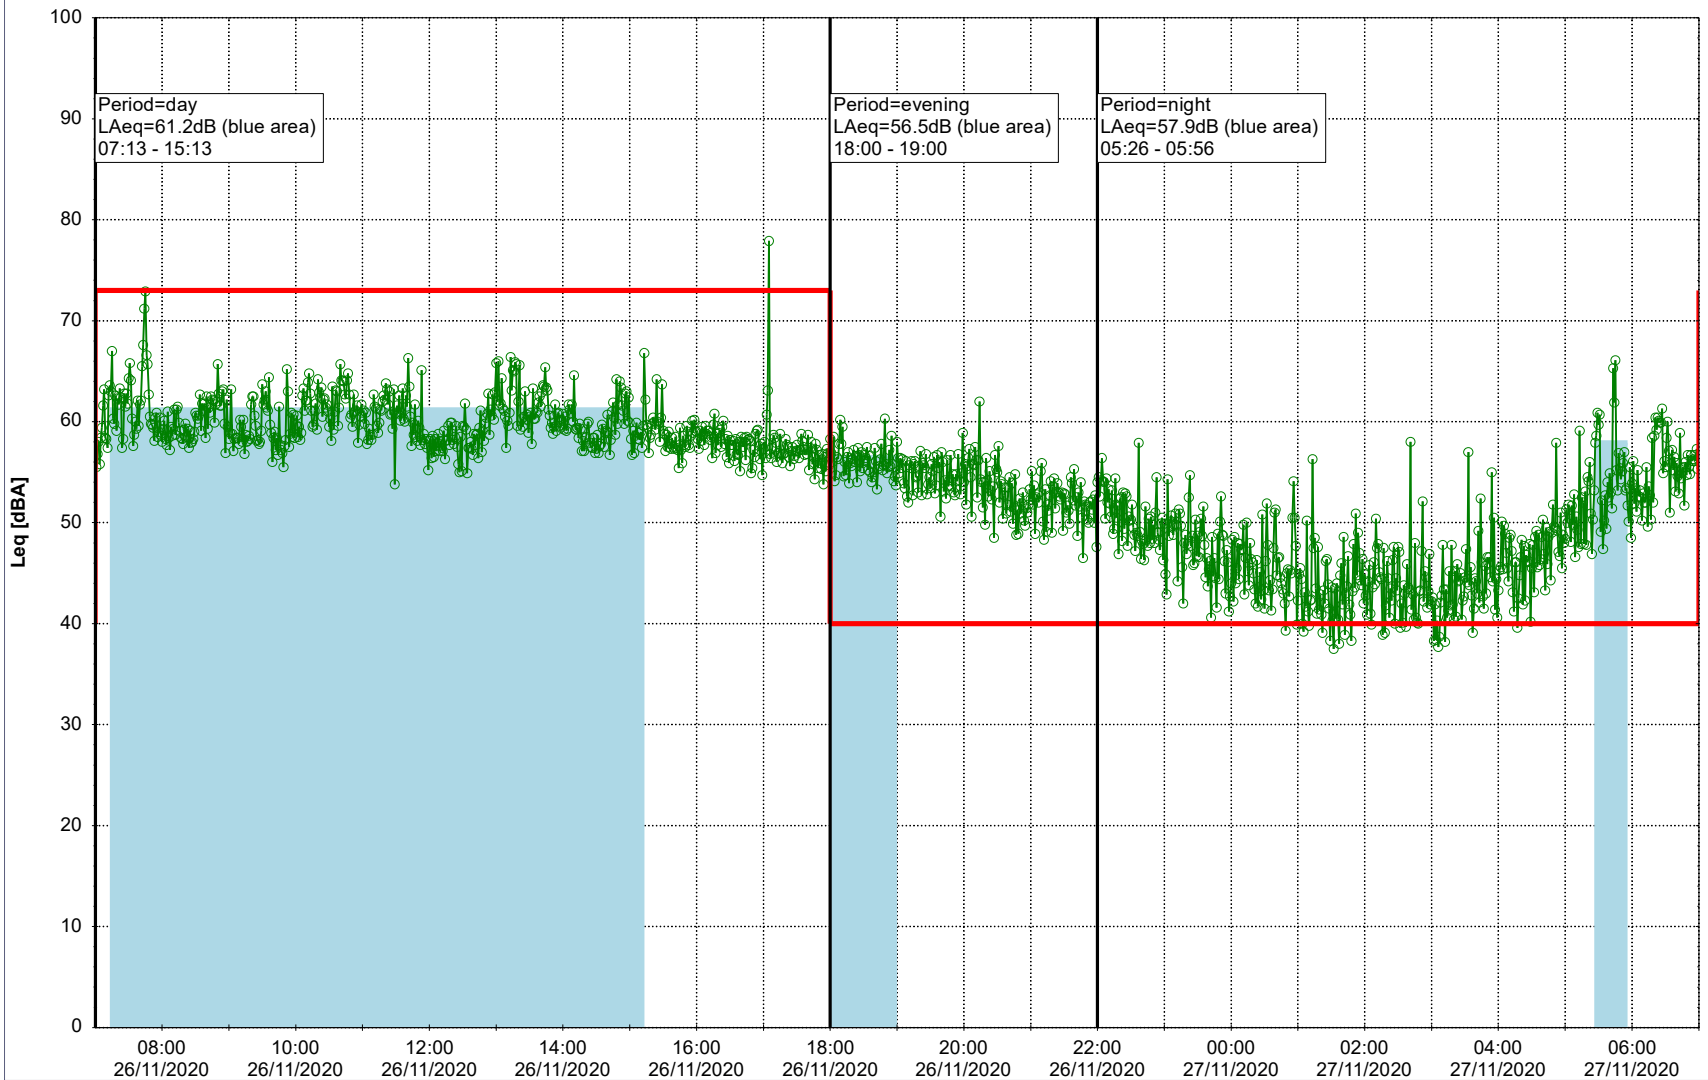

Remarks

...

Noise Time Related Diagram

25/11/2020
26/11/2020

○ ○ ○ ○ HOL_NS01

Project: Kronos Sydhavnen
Construction: Havneholmen
Location: N-V

Plan View

Remarks

...

Noise Time Related Diagram

26/11/2020
27/11/2020

○ ○ ○ ○ HOL_NS01

Project: Kronos Sydhavnen
Construction: Havneholmen
Location: N-V

Plan View

Remarks

...

Noise Time Related Diagram

27/11/2020
28/11/2020

○ ○ ○ ○ HOL_NS01

Project: Kronos Sydhavnen
Construction: Havneholmen
Location: N-V

Plan View

Remarks

...

Noise Time Related Diagram