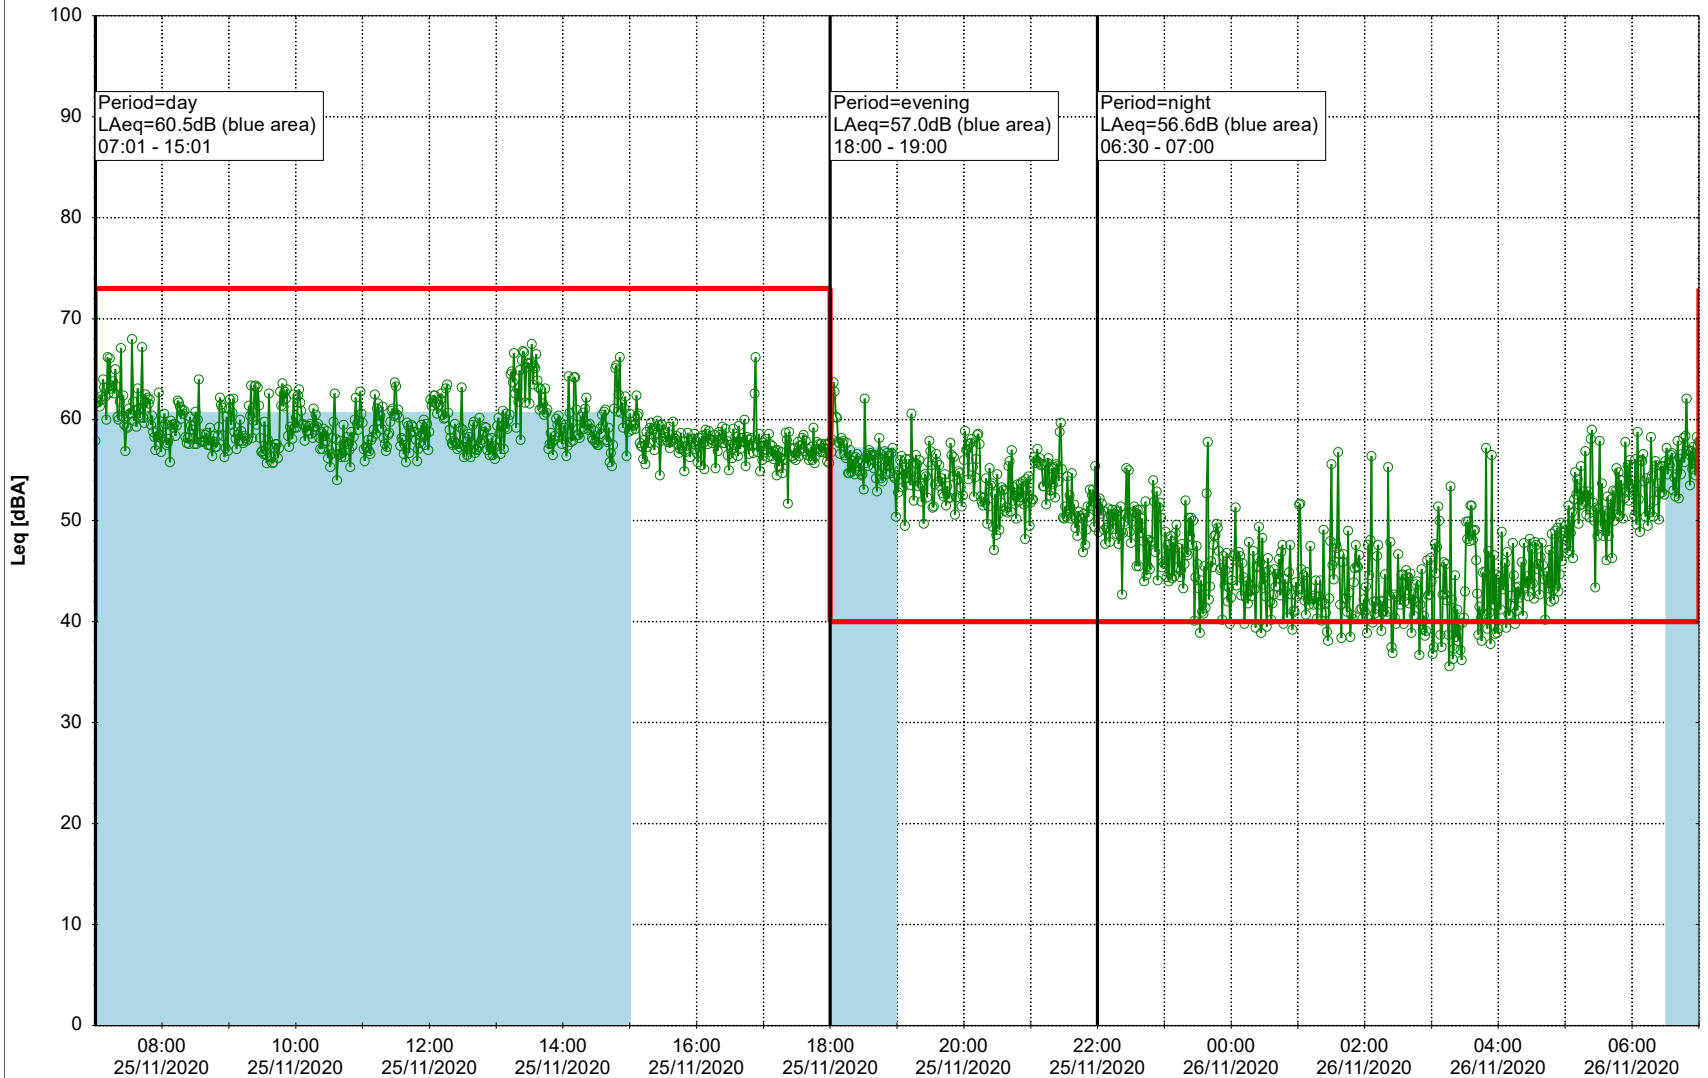

Plan View

Remarks

...

Noise Time Related Diagram

24/11/2020
25/11/2020

○ ○ ○ ○ HOL_NS01

Project: Kronos Sydhavnen
Construction: Havneholmen
Location: N-V

Plan View

Remarks

...

Noise Time Related Diagram

25/11/2020
26/11/2020

○ ○ ○ ○ HOL_NS01

Project: Kronos Sydhavnen
Construction: Havneholmen
Location: N-V

Plan View

Remarks

...

Noise Time Related Diagram

26/11/2020
27/11/2020

○ ○ ○ ○ HOL_NS01

Project: Kronos Sydhavnen
Construction: Havneholmen
Location: N-V

Plan View

Remarks

...

Noise Time Related Diagram

27/11/2020
28/11/2020

○ ○ ○ ○ HOL_NS01

Project: Kronos Sydhavnen
Construction: Havneholmen
Location: N-V

Plan View

Remarks

...

Noise Time Related Diagram