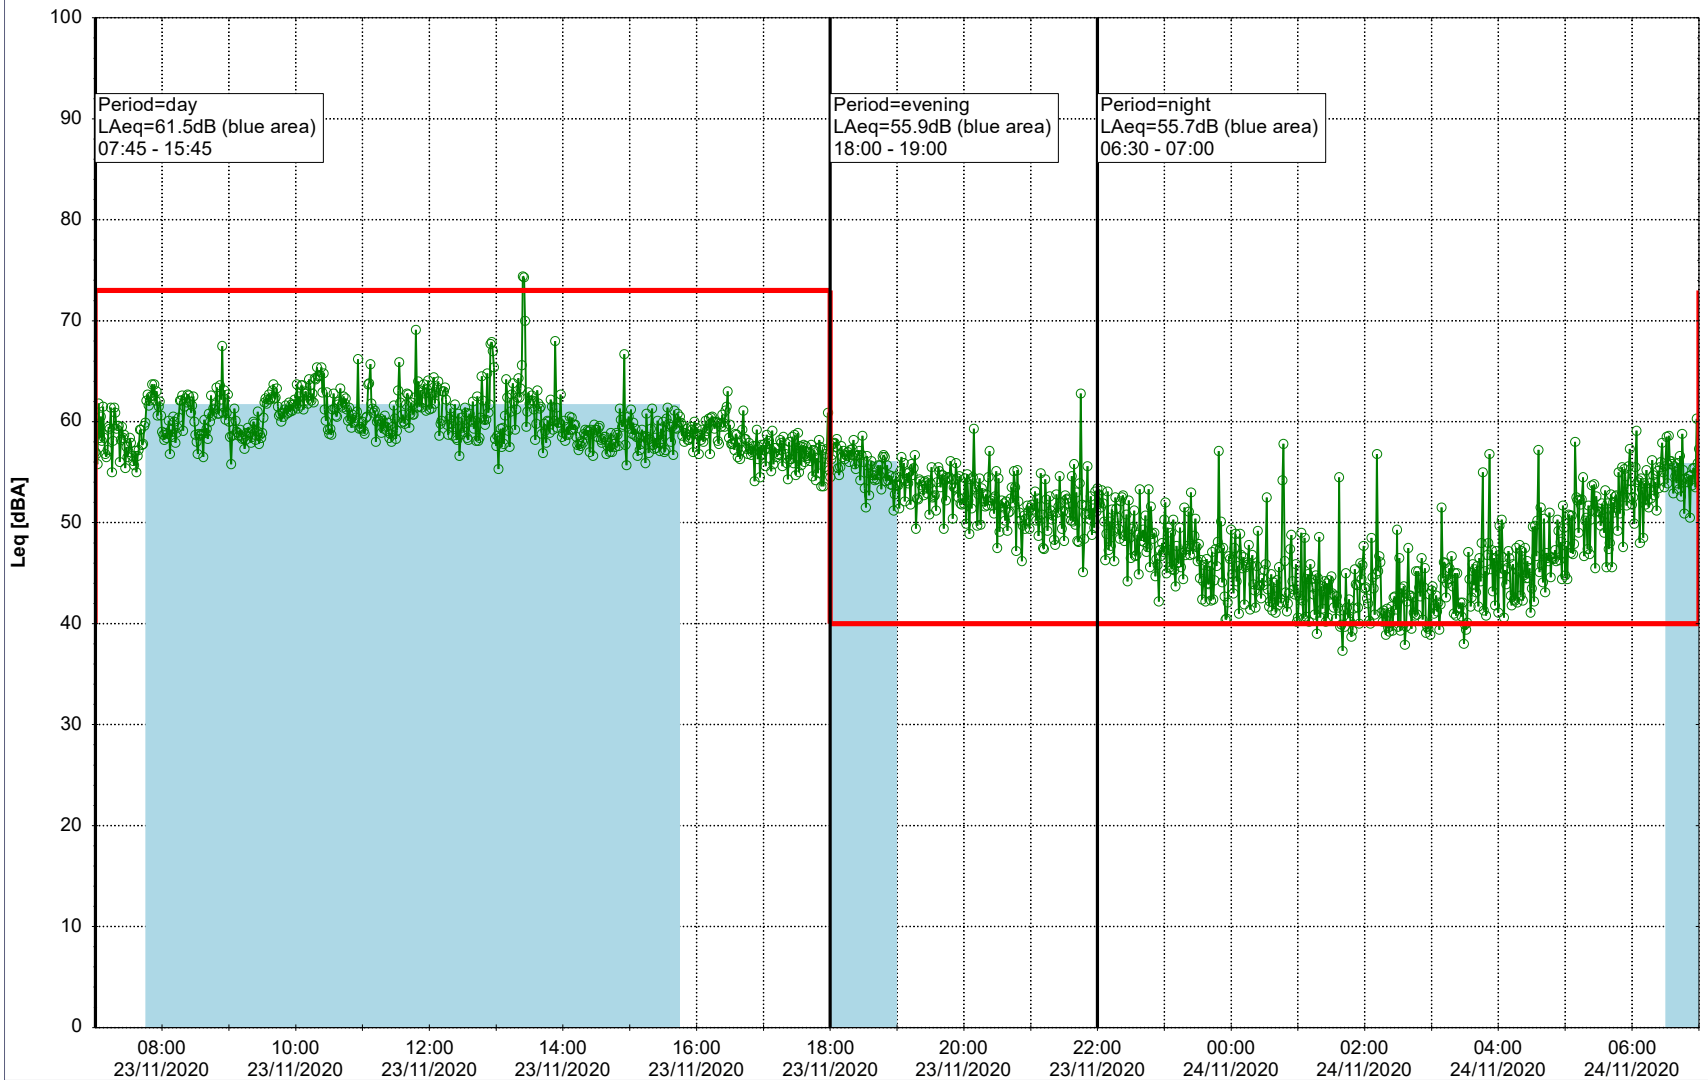

Project: Kronos Sydhavnen
Construction: Havneholmen
Location: N-V

Plan View

Remarks

...

Noise Time Related Diagram

23/11/2020
24/11/2020

○ ○ ○ ○ HOL_NS01

Project: Kronos Sydhavnen
Construction: Havneholmen
Location: N-V

Plan View

Remarks

...

Noise Time Related Diagram

24/11/2020
25/11/2020

○ ○ ○ ○ HOL_NS01

Project: Kronos Sydhavnen
Construction: Havneholmen
Location: N-V

Plan View

Remarks

...

Noise Time Related Diagram

25/11/2020
26/11/2020

○ ○ ○ ○ HOL_NS01

Project: Kronos Sydhavnen
Construction: Havneholmen
Location: N-V

Plan View

Remarks

Noise Time Related Diagram

27/11/2020
28/11/2020

○ ○ ○ ○ HOL_NS01

Project: Kronos Sydhavnen
Construction: Havneholmen
Location: N-V

Plan View

Remarks

...

Noise Time Related Diagram