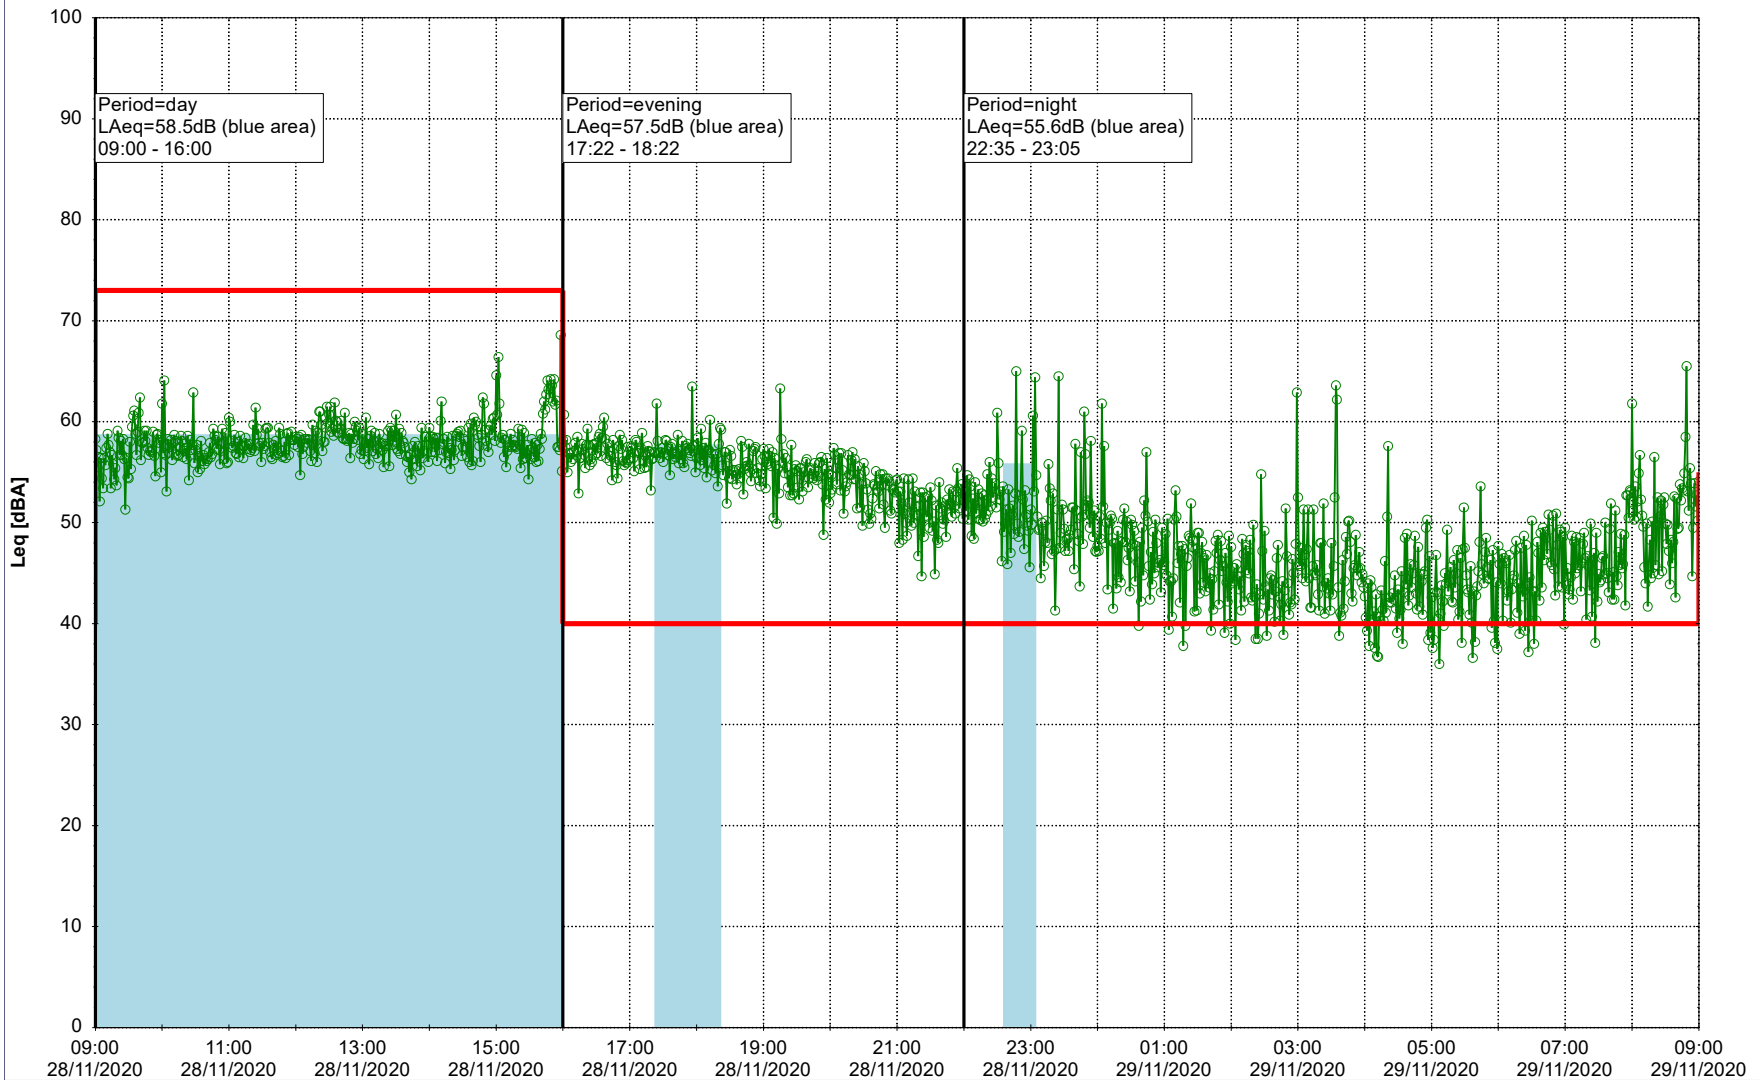

Noise Time Related Diagram

27/11/2020
28/11/2020

○ ○ ○ ○ HOL_NS01

Project: Kronos Sydhavnen
Construction: Havneholmen
Location: N-V

Plan View

Remarks

...

Noise Time Related Diagram

28/11/2020
29/11/2020

○ ○ ○ ○ HOL_NS01

Project: Kronos Sydhavnen
Construction: Havneholmen
Location: N-V

Plan View

Remarks

...

Noise Time Related Diagram

29/11/2020
30/11/2020