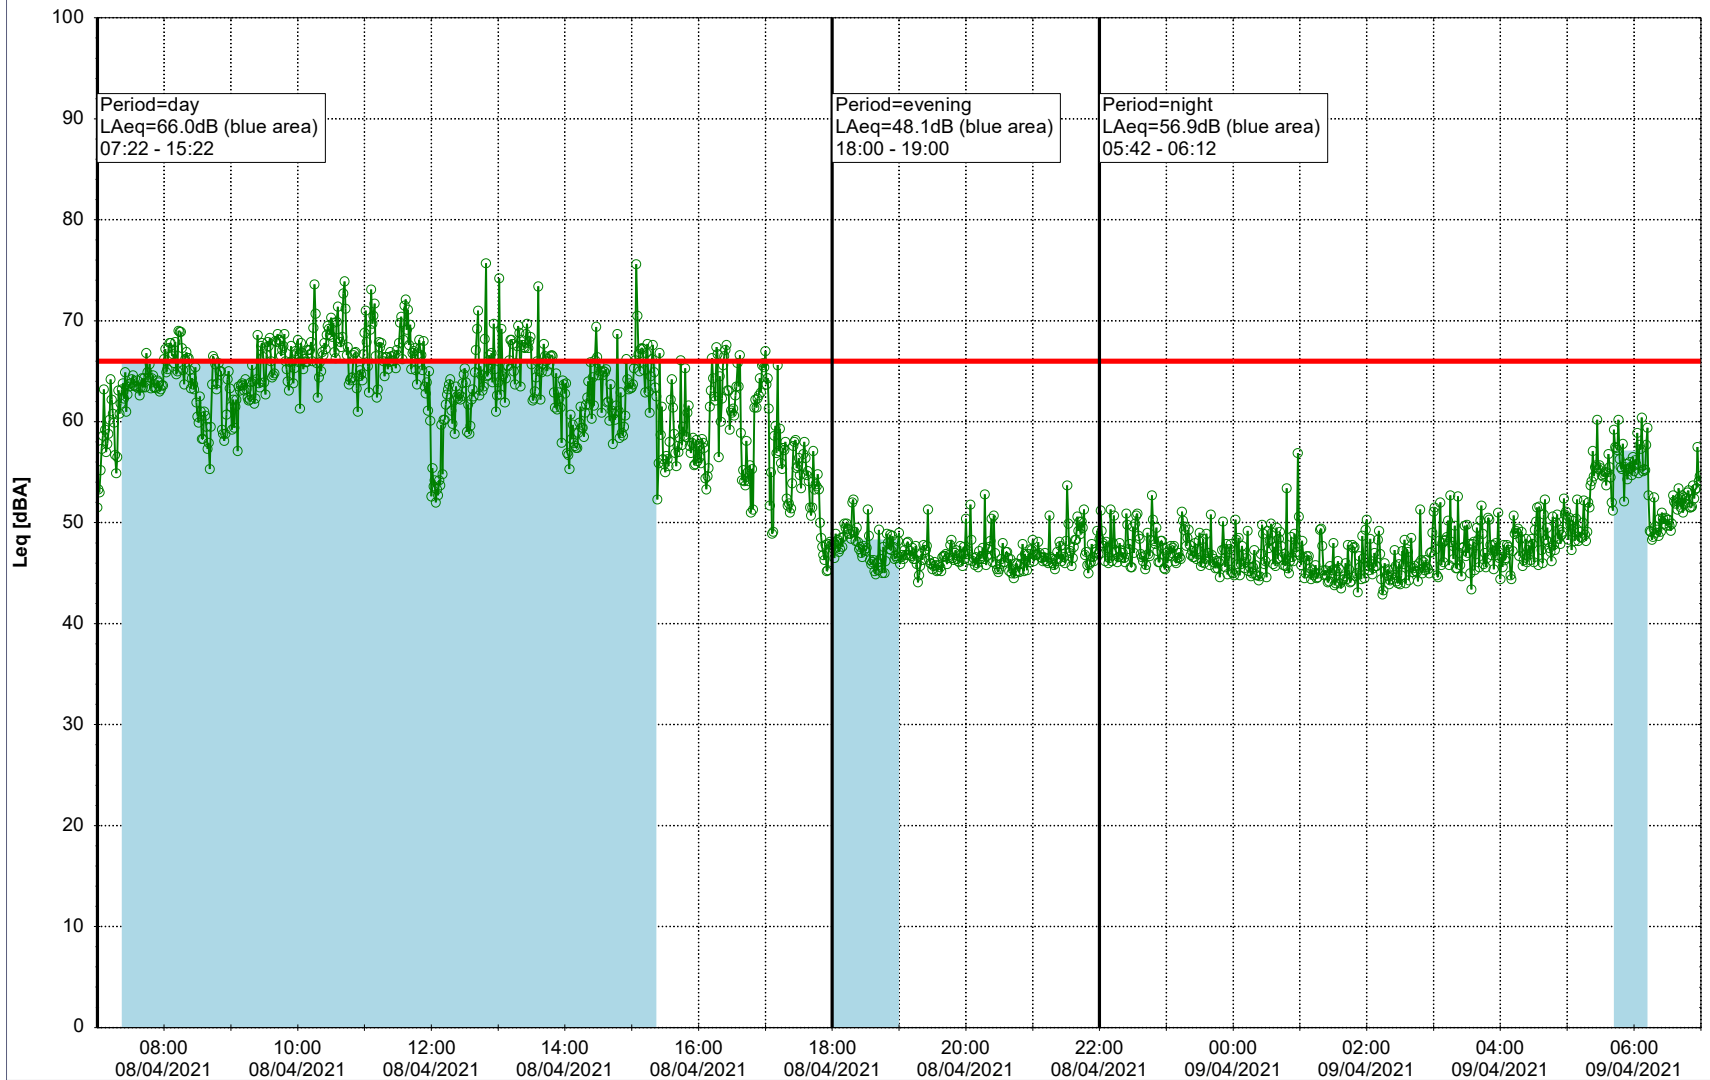

Remarks

- Ørsted Værket

Noise Time Related Diagram

07/04/2021
08/04/2021

○○○ EBR-OVK_NS02

Project: Kronos Sydhavnen
Construction: Enghave Brygge
Location: N-V

Plan View

Remarks

- Ørsted Værket

Noise Time Related Diagram

08/04/2021
09/04/2021

○○○ EBR-OVK_NS02

Project: Kronos Sydhavnen
Construction: Enghave Brygge
Location: N-V

Plan View

Remarks

- Ørsted Værket

Noise Time Related Diagram

09/04/2021
10/04/2021

○○○ EBR-OVK_NS02

Project: Kronos Sydhavnen
Construction: Enghave Brygge
Location: N-V

Plan View

Remarks

- Ørsted Værket

Noise Time Related Diagram