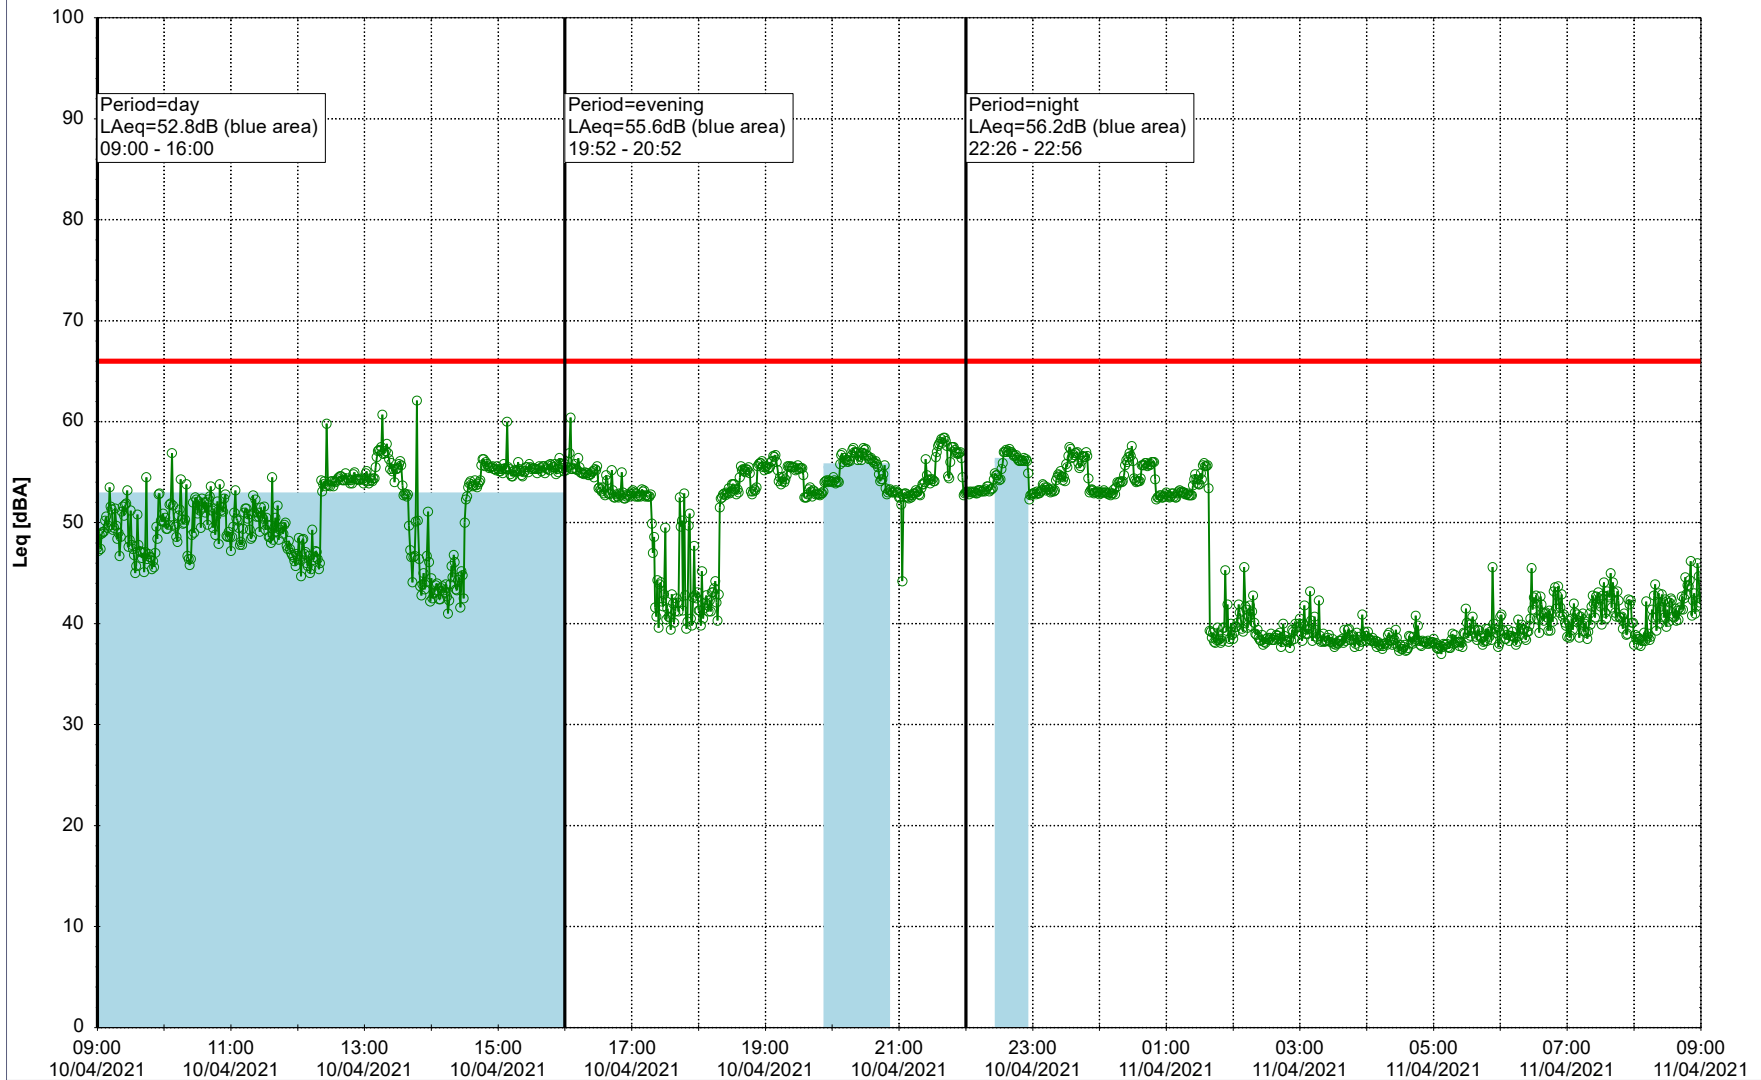

- Ørsted Værket

Noise Time Related Diagram

08/04/2021
09/04/2021

○○○ EBR-OVK_NS02

Project: Kronos Sydhavnen
Construction: Enghave Brygge
Location: N-V

Plan View

Remarks

- Ørsted Værket

Noise Time Related Diagram

09/04/2021
10/04/2021

○○○ EBR-OVK_NS02

Project: Kronos Sydhavnen
Construction: Enghave Brygge
Location: N-V

Plan View

Remarks

- Ørsted Værket

Noise Time Related Diagram

10/04/2021
11/04/2021

○○○ EBR-OVK_NS02

Project: Kronos Sydhavnen
Construction: Enghave Brygge
Location: N-V

Plan View

Remarks

- Ørsted Værket

Noise Time Related Diagram

11/04/2021
12/04/2021