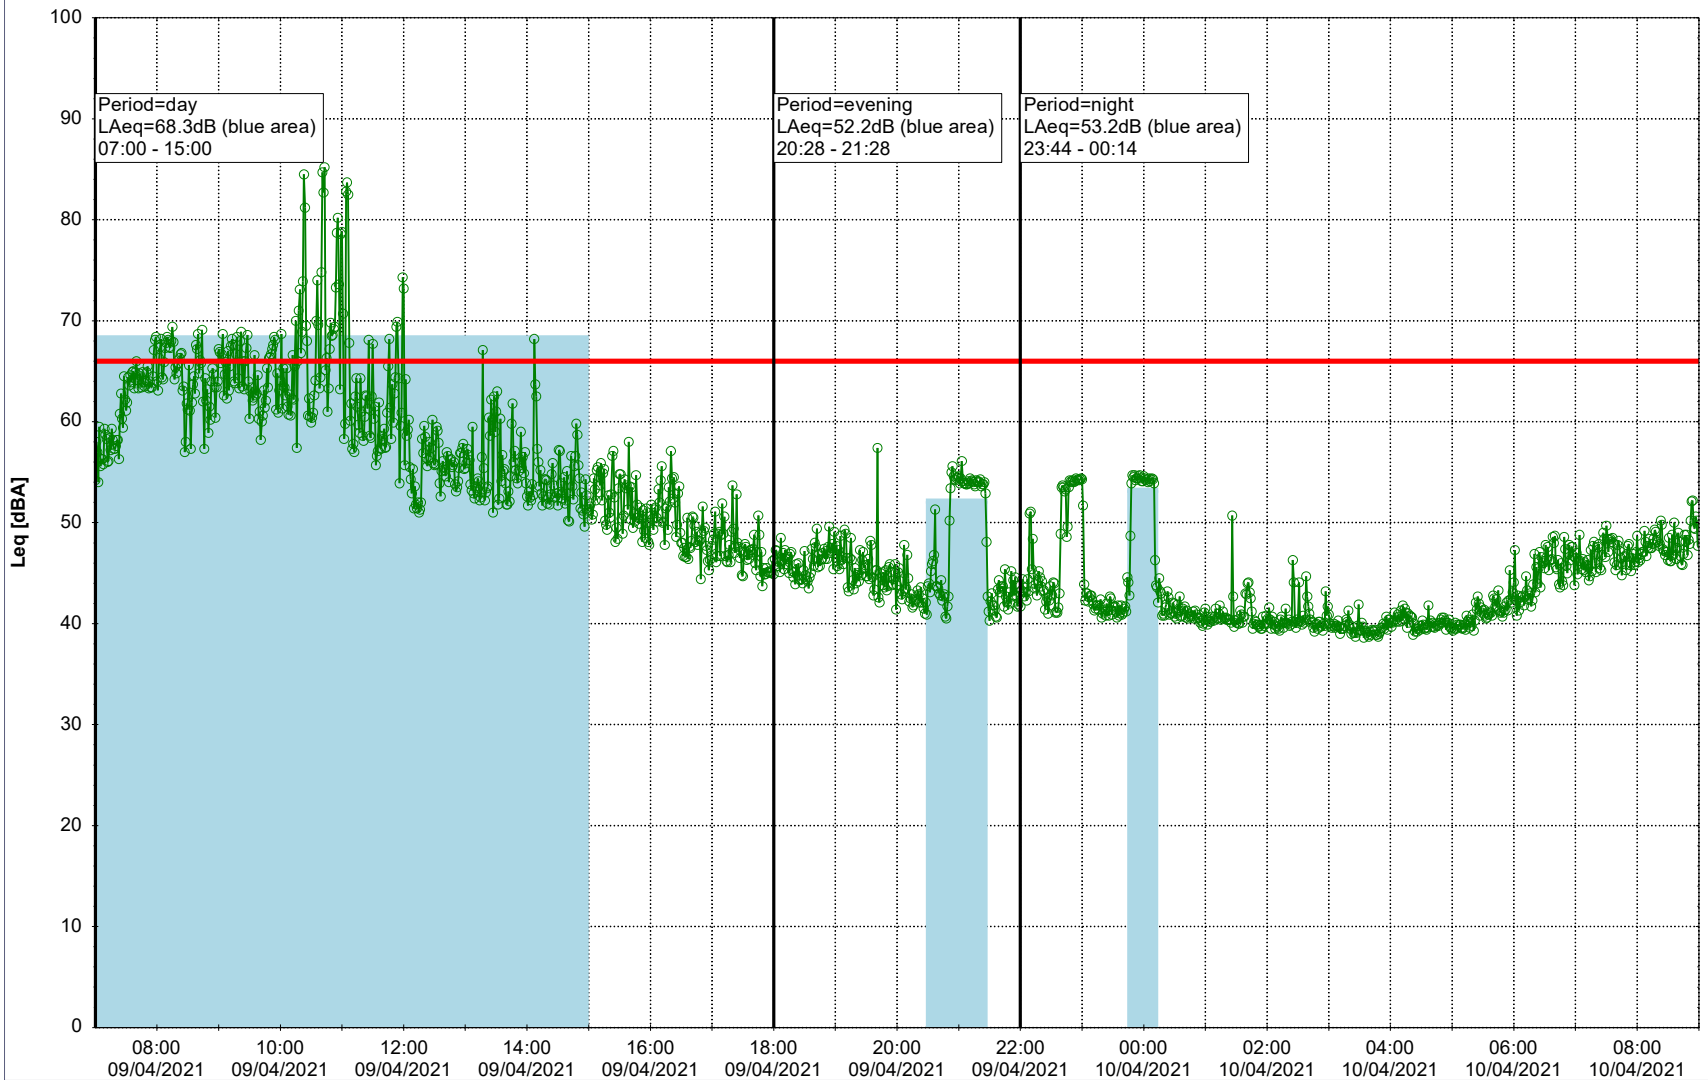

- Ørsted Værket

Noise Time Related Diagram

08/04/2021
09/04/2021

○○○ EBR-OVK_NS02

Project: Kronos Sydhavnen
Construction: Enghave Brygge
Location: N-V

Plan View

Remarks

- Ørsted Værket

Noise Time Related Diagram

09/04/2021
10/04/2021

○○○ EBR-OVK_NS02

Project: Kronos Sydhavnen
Construction: Enghave Brygge
Location: N-V

Plan View

Remarks

- Ørsted Værket

Noise Time Related Diagram

10/04/2021
11/04/2021

○○○ EBR-OVK_NS02

Project: Kronos Sydhavnen
Construction: Enghave Brygge
Location: N-V

Plan View

Remarks

- Ørsted Værket

Noise Time Related Diagram

11/04/2021
12/04/2021