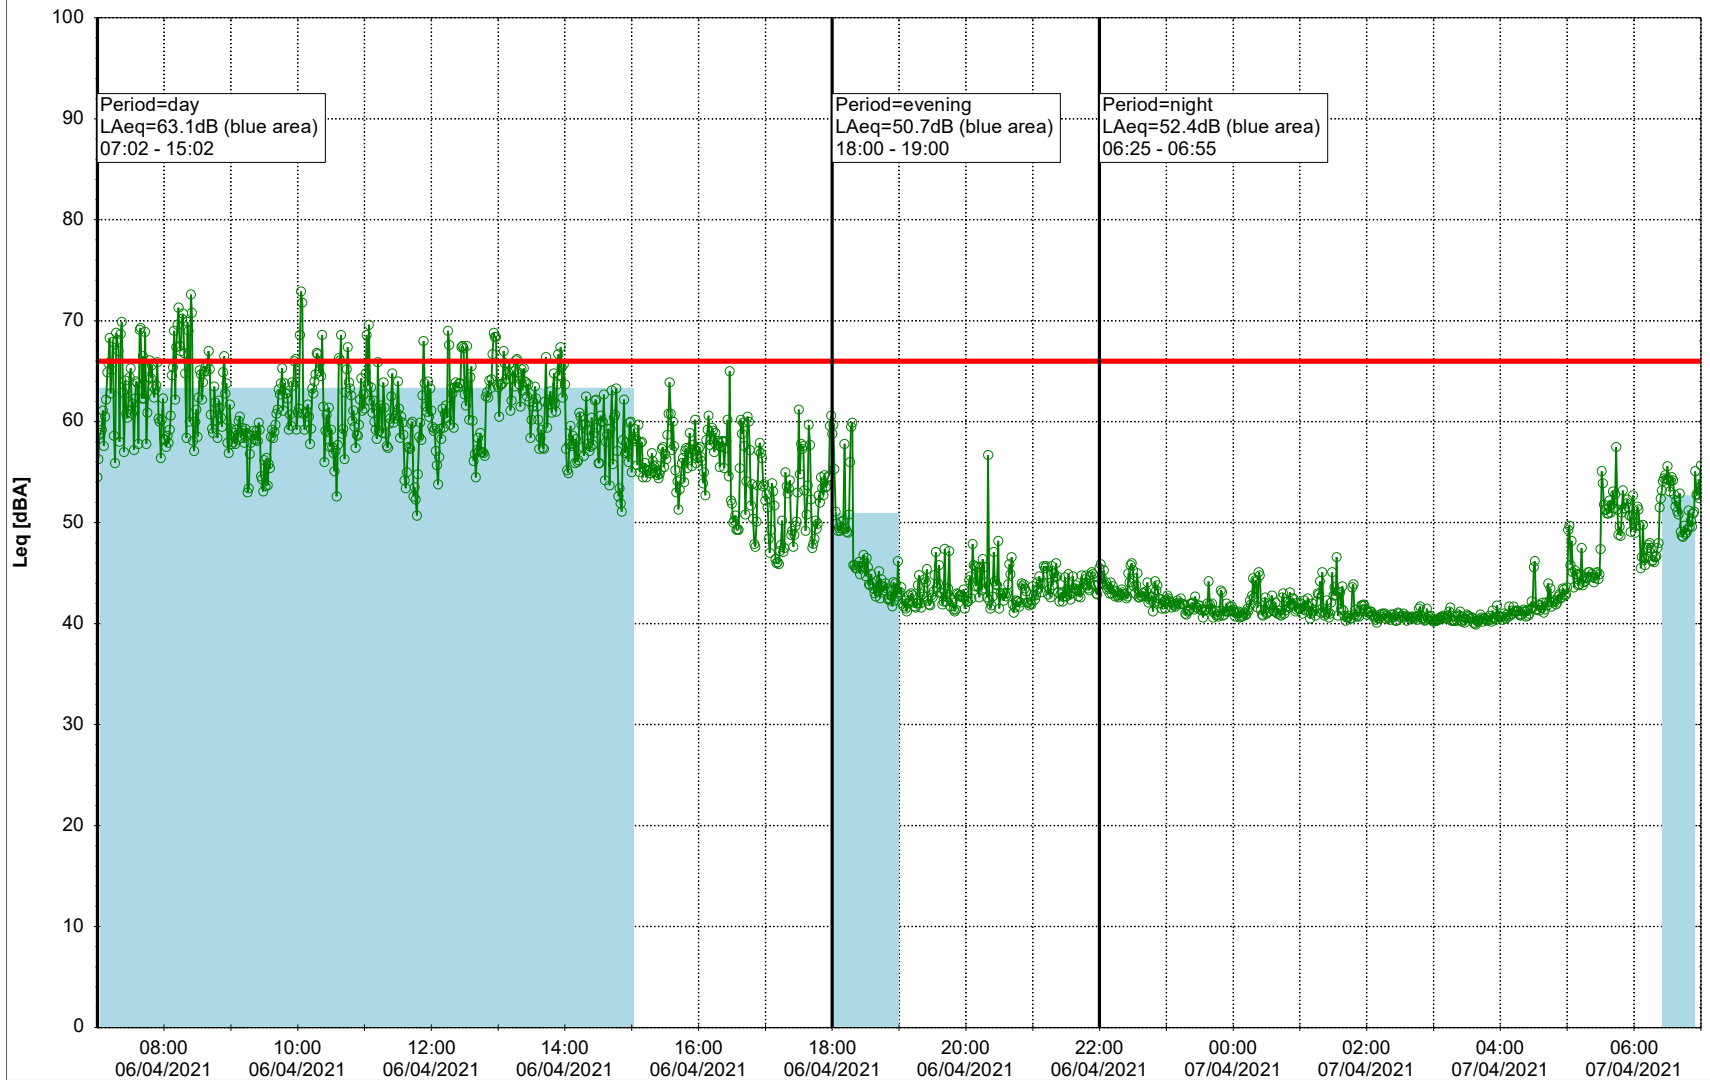

Plan View

Remarks

- Ørsted Værket

Noise Time Related Diagram

06/04/2021
07/04/2021

○○○ EBR-OVK_NS02

Project: Kronos Sydhavnen
Construction: Enghave Brygge
Location: N-V

Plan View

Remarks

- Ørsted Værket

Noise Time Related Diagram

07/04/2021
08/04/2021

○○○ EBR-OVK_NS02

Project: Kronos Sydhavnen
Construction: Enghave Brygge
Location: N-V

Plan View

Remarks

- Ørsted Værket

Noise Time Related Diagram

08/04/2021
09/04/2021

○○○ EBR-OVK_NS02

Project: Kronos Sydhavnen
Construction: Enghave Brygge
Location: N-V

Plan View

Remarks

- Ørsted Værket