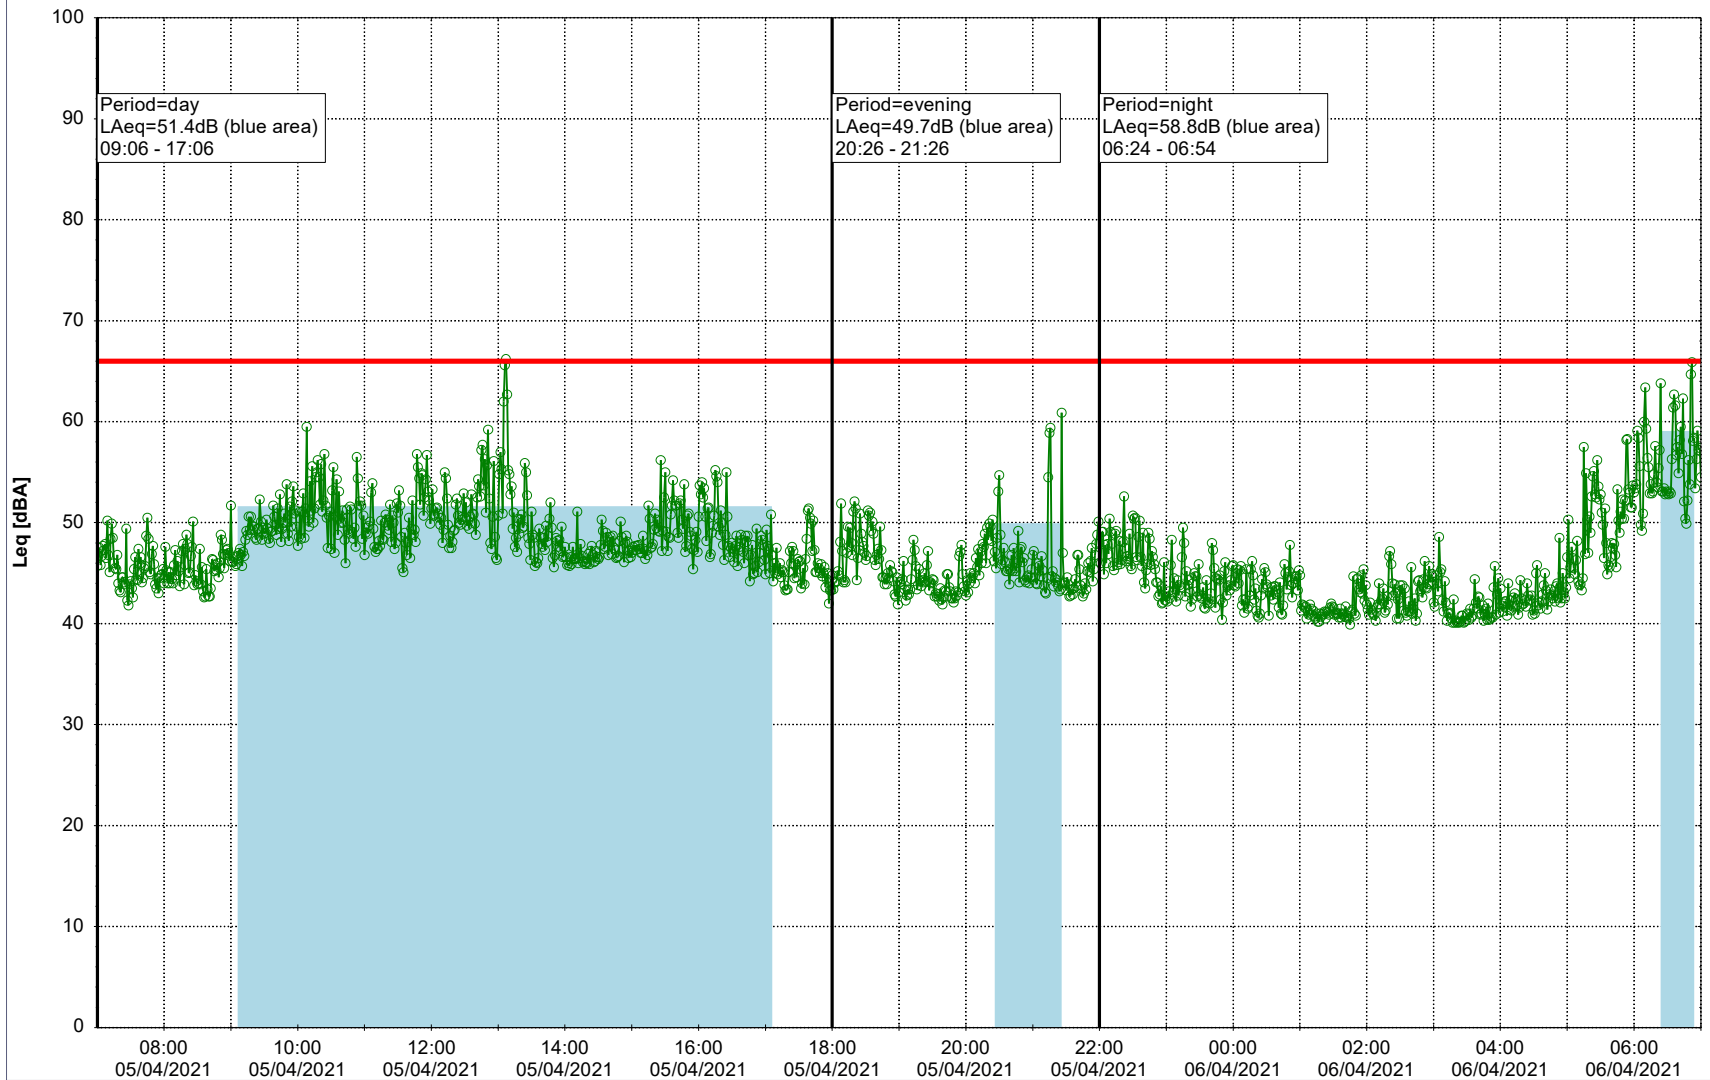

Project: Kronos Sydhavnen
Construction: Enghave Brygge
Location: N-V

Plan View

Remarks

- Ørsted Værket

Noise Time Related Diagram

05/04/2021
06/04/2021

○○○ EBR-OVK_NS02

Project: Kronos Sydhavnen
Construction: Enghave Brygge
Location: N-V

Plan View

Remarks

- Ørsted Værket

Noise Time Related Diagram

06/04/2021
07/04/2021

○○○ EBR-OVK_NS02

Project: Kronos Sydhavnen
Construction: Enghave Brygge
Location: N-V

Plan View