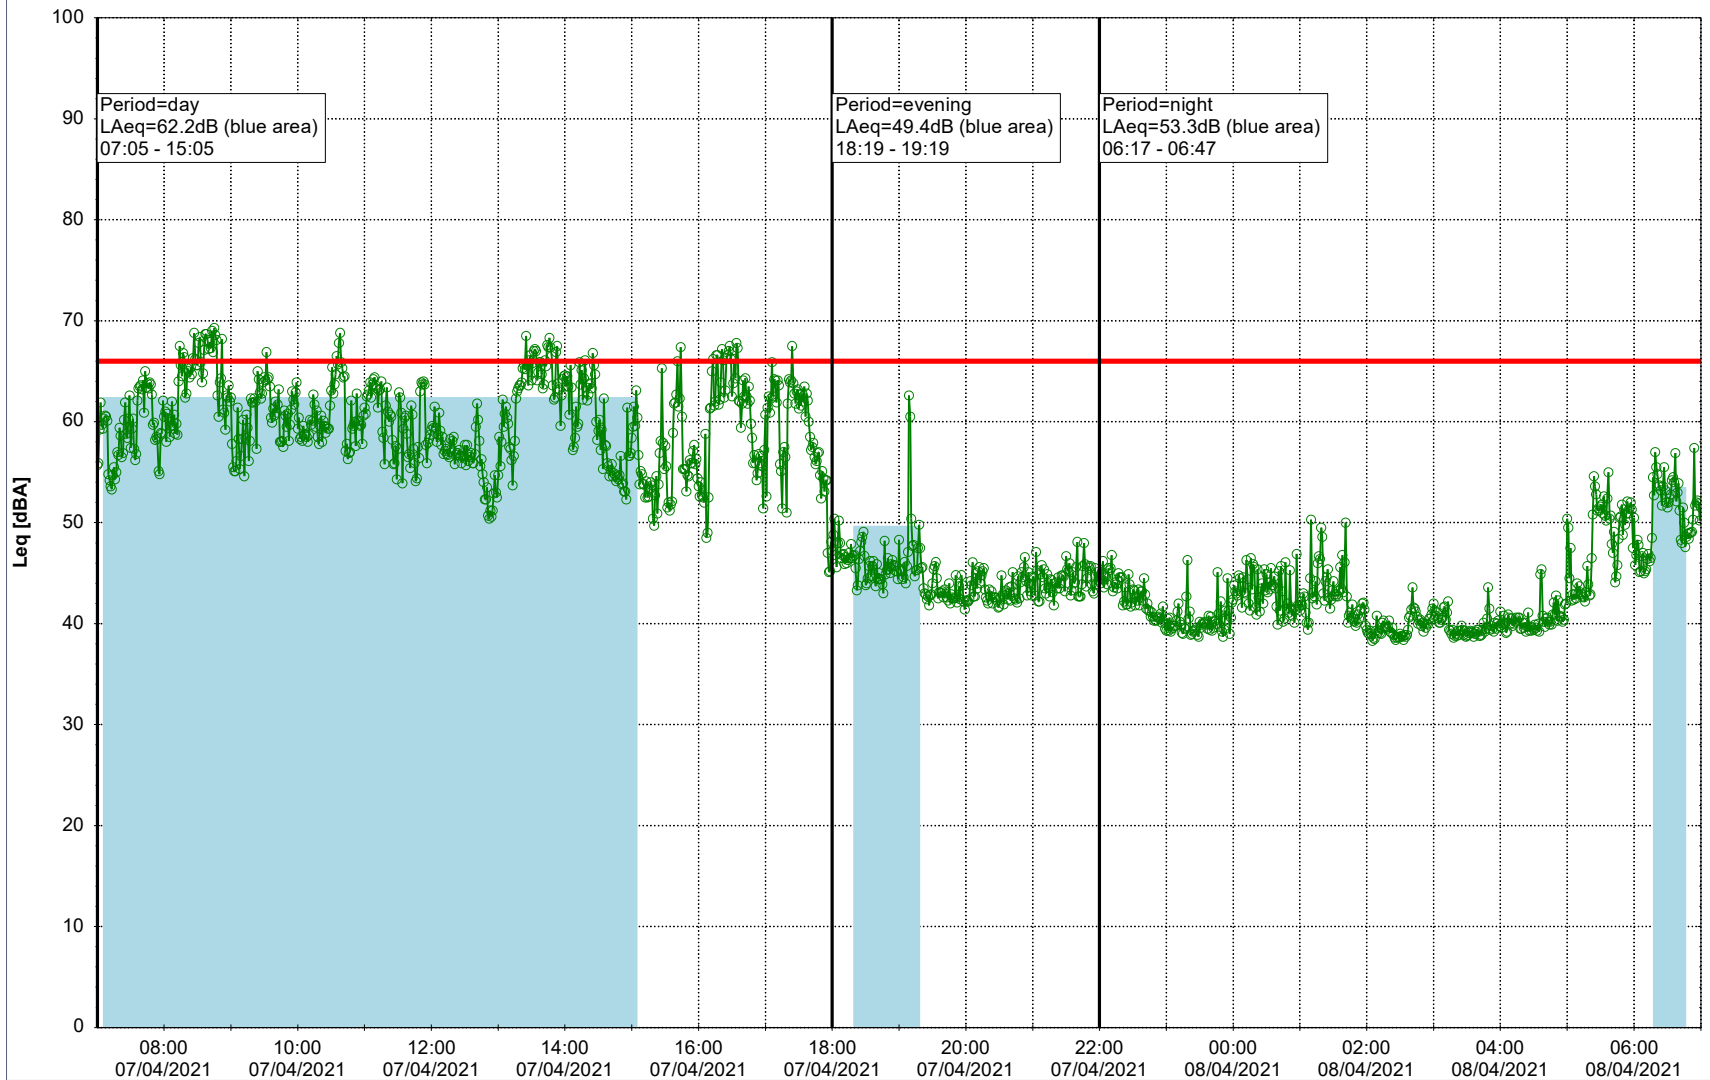

Plan View

Remarks

- Ørsted Værket

Noise Time Related Diagram

06/04/2021
07/04/2021

○○○ EBR-OVK_NS02

Project: Kronos Sydhavnen
Construction: Enghave Brygge
Location: N-V

Plan View

Remarks

- Ørsted Værket

Noise Time Related Diagram

07/04/2021
08/04/2021

○○○ EBR-OVK_NS02

Project: Kronos Sydhavnen
Construction: Enghave Brygge
Location: N-V

Plan View

Remarks

- Ørsted Værket

Noise Time Related Diagram

08/04/2021
09/04/2021

○○○ EBR-OVK_NS02

Project: Kronos Sydhavnen
Construction: Enghave Brygge
Location: N-V

Plan View

Remarks

- Ørsted Værket