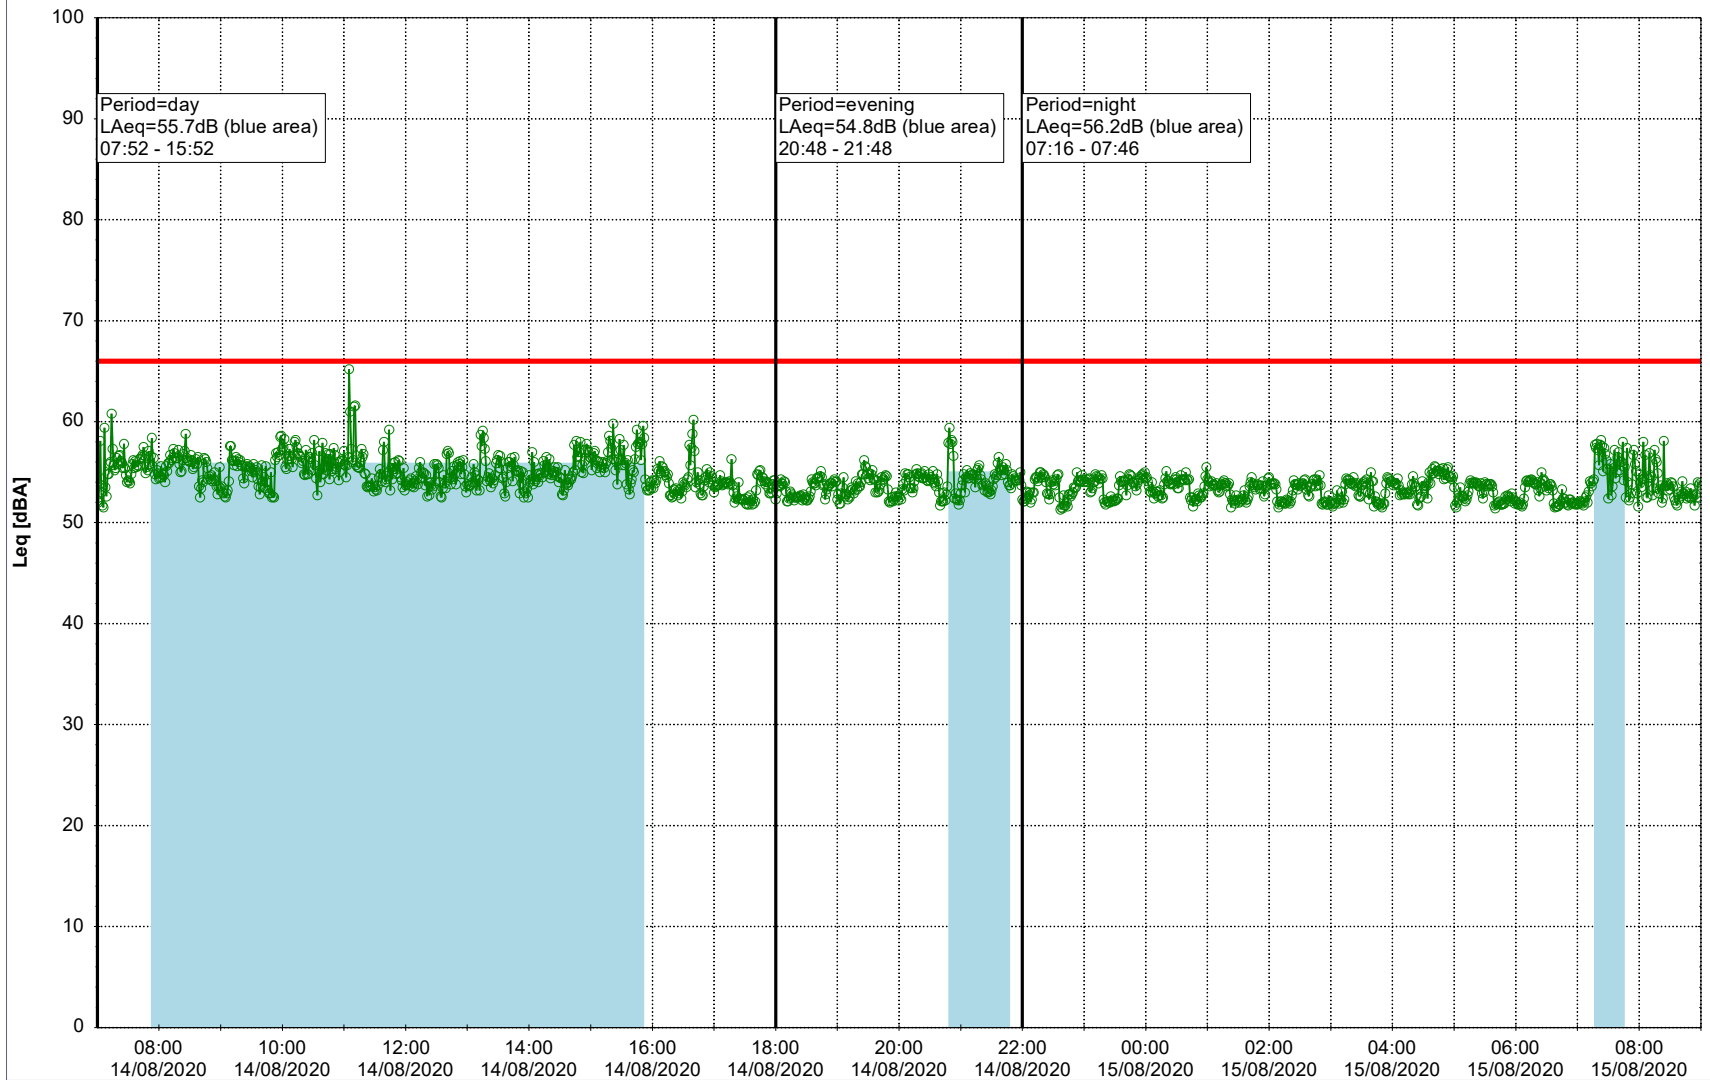

- Ørsted Værket

Noise Time Related Diagram

13/08/2020
14/08/2020

○○○ EBR-OVK_NS02

Project: Kronos Sydhavnen
Construction: Enghave Brygge
Location: N-V

Plan View

Remarks

...

Noise Time Related Diagram

14/08/2020
15/08/2020

○○○○ EBR-OVK_NS02

Project: Kronos Sydhavnen
Construction: Enghave Brygge
Location: N-V

Plan View

Remarks

- Ørsted Værket

Noise Time Related Diagram

15/08/2020
16/08/2020

○○○ EBR-OVK_NS02

Project: Kronos Sydhavnen
Construction: Enghave Brygge
Location: N-V

Plan View

Remarks

- Ørsted Værket

Noise Time Related Diagram

16/08/2020
17/08/2020