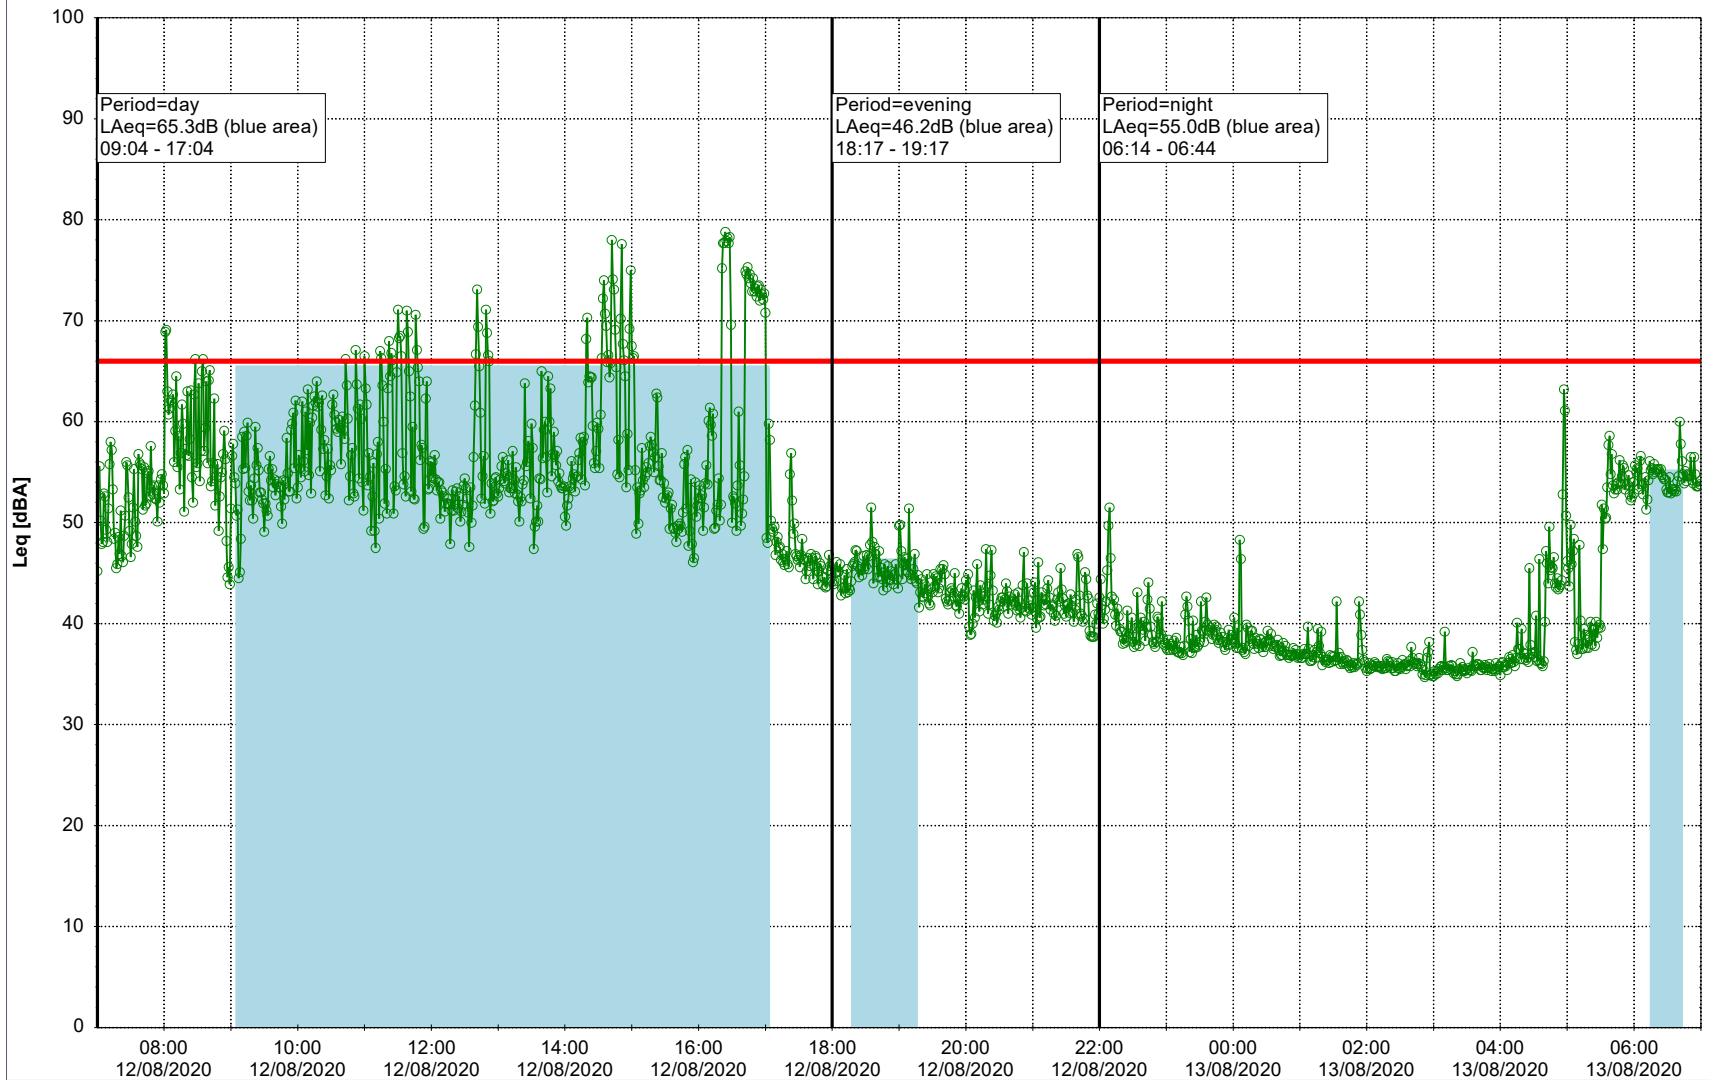

Plan View

Remarks

- Ørsted Værket

Noise Time Related Diagram

11/08/2020
12/08/2020

○○○ EBR-OVK_NS02

Project: Kronos Sydhavnen
Construction: Enghave Brygge
Location: N-V

Plan View

Remarks

- Ørsted Værket

Noise Time Related Diagram

12/08/2020
13/08/2020

○○○ EBR-OVK_NS02

Project: Kronos Sydhavnen
Construction: Enghave Brygge
Location: N-V

Plan View

Remarks

- Ørsted Værket

Noise Time Related Diagram

13/08/2020
14/08/2020

○○○ EBR-OVK_NS02

Project: Kronos Sydhavnen
Construction: Enghave Brygge
Location: N-V

Plan View

Remarks

...

Noise Time Related Diagram

14/08/2020
15/08/2020

○○○○ EBR-OVK_NS02

Project: Kronos Sydhavnen
Construction: Enghave Brygge
Location: N-V

Plan View

Remarks

- Ørsted Værket

Noise Time Related Diagram