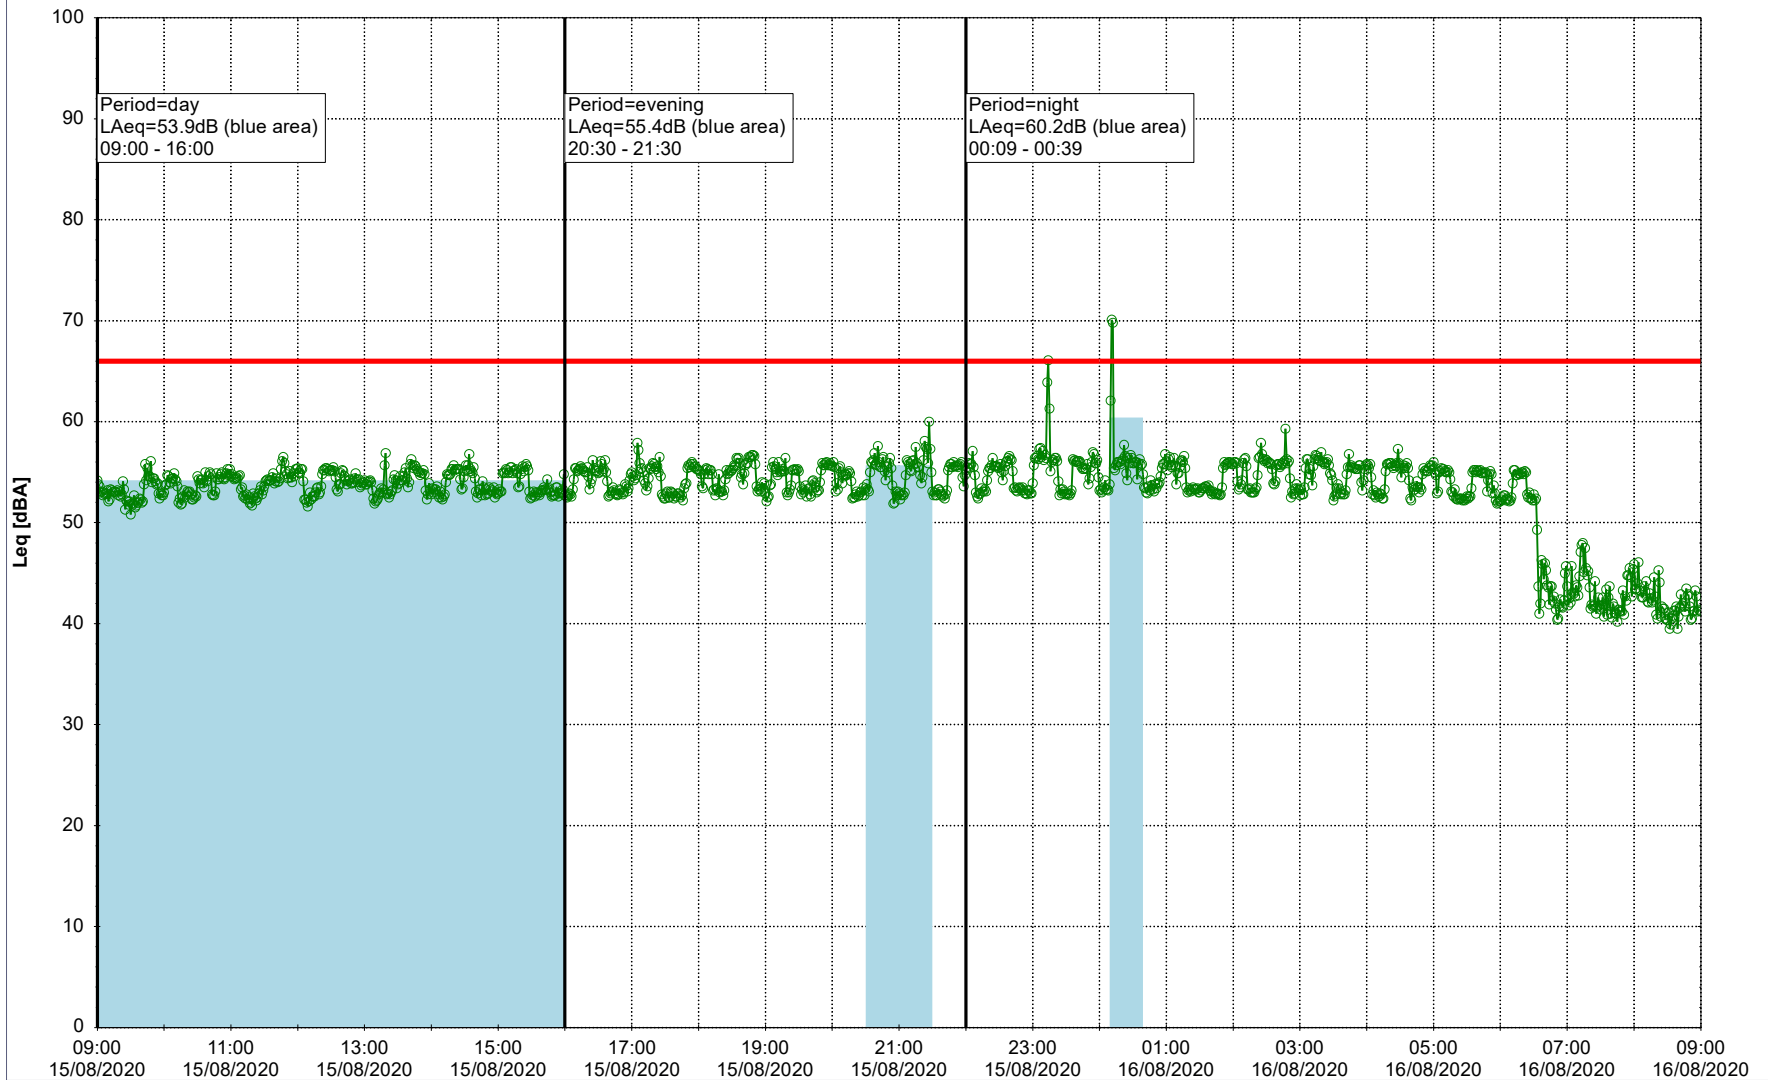

- Ørsted Værket

Noise Time Related Diagram

13/08/2020
14/08/2020

○○○ EBR-OVK_NS02

Project: Kronos Sydhavnen
Construction: Enghave Brygge
Location: N-V

Plan View

Remarks

...

Noise Time Related Diagram

14/08/2020
15/08/2020

○○○○ EBR-OVK_NS02

Project: Kronos Sydhavnen
Construction: Enghave Brygge
Location: N-V

Plan View

Remarks

- Ørsted Værket

Noise Time Related Diagram

15/08/2020
16/08/2020

○○○ EBR-OVK_NS02

Project: Kronos Sydhavnen
Construction: Enghave Brygge
Location: N-V

Plan View

Remarks

- Ørsted Værket

Noise Time Related Diagram

16/08/2020
17/08/2020