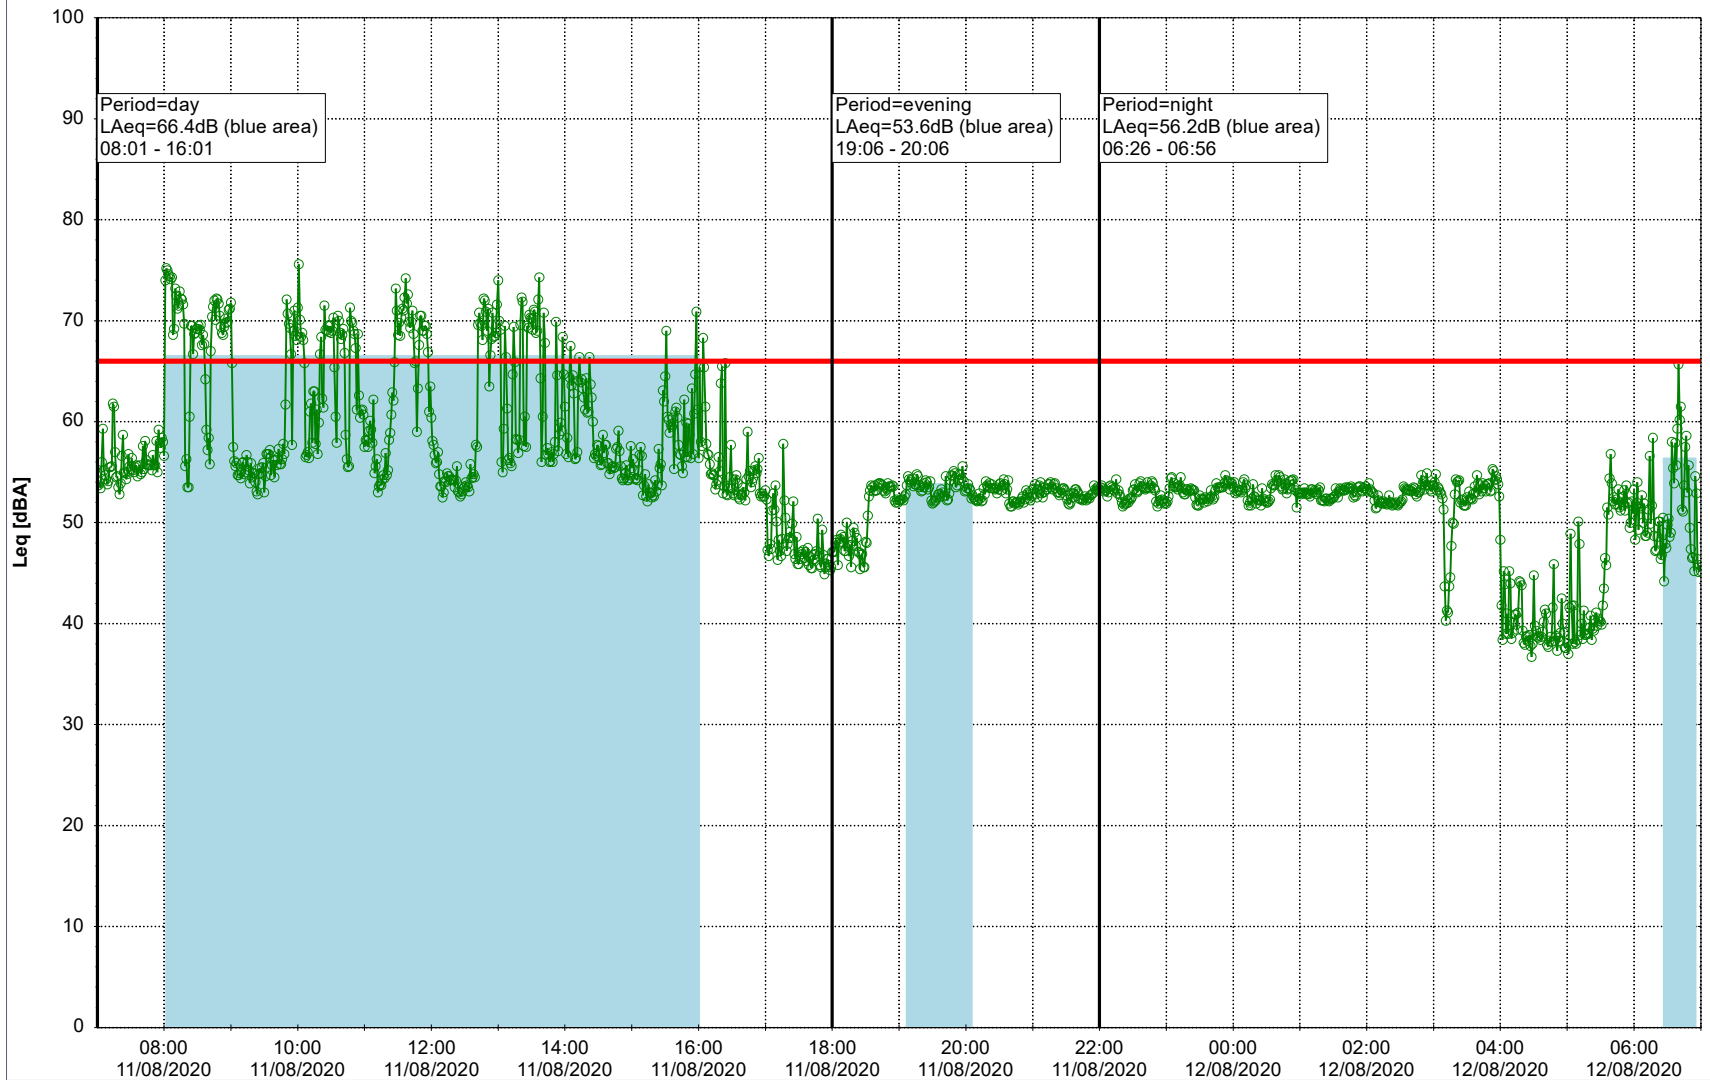

Plan View

Remarks

- Ørsted Værket

Noise Time Related Diagram

11/08/2020
12/08/2020

○○○ EBR-OVK_NS02

Project: Kronos Sydhavnen
Construction: Enghave Brygge
Location: N-V

Plan View

Remarks

- Ørsted Værket

Noise Time Related Diagram

12/08/2020
13/08/2020

○○○ EBR-OVK_NS02

Project: Kronos Sydhavnen
Construction: Enghave Brygge
Location: N-V

Plan View

Remarks

- Ørsted Værket

Noise Time Related Diagram

13/08/2020
14/08/2020

○○○ EBR-OVK_NS02

Project: Kronos Sydhavnen
Construction: Enghave Brygge
Location: N-V

Plan View

Remarks

...

Noise Time Related Diagram

14/08/2020
15/08/2020

○○○○ EBR-OVK_NS02

Project: Kronos Sydhavnen
Construction: Enghave Brygge
Location: N-V

Plan View

Remarks

- Ørsted Værket

Noise Time Related Diagram