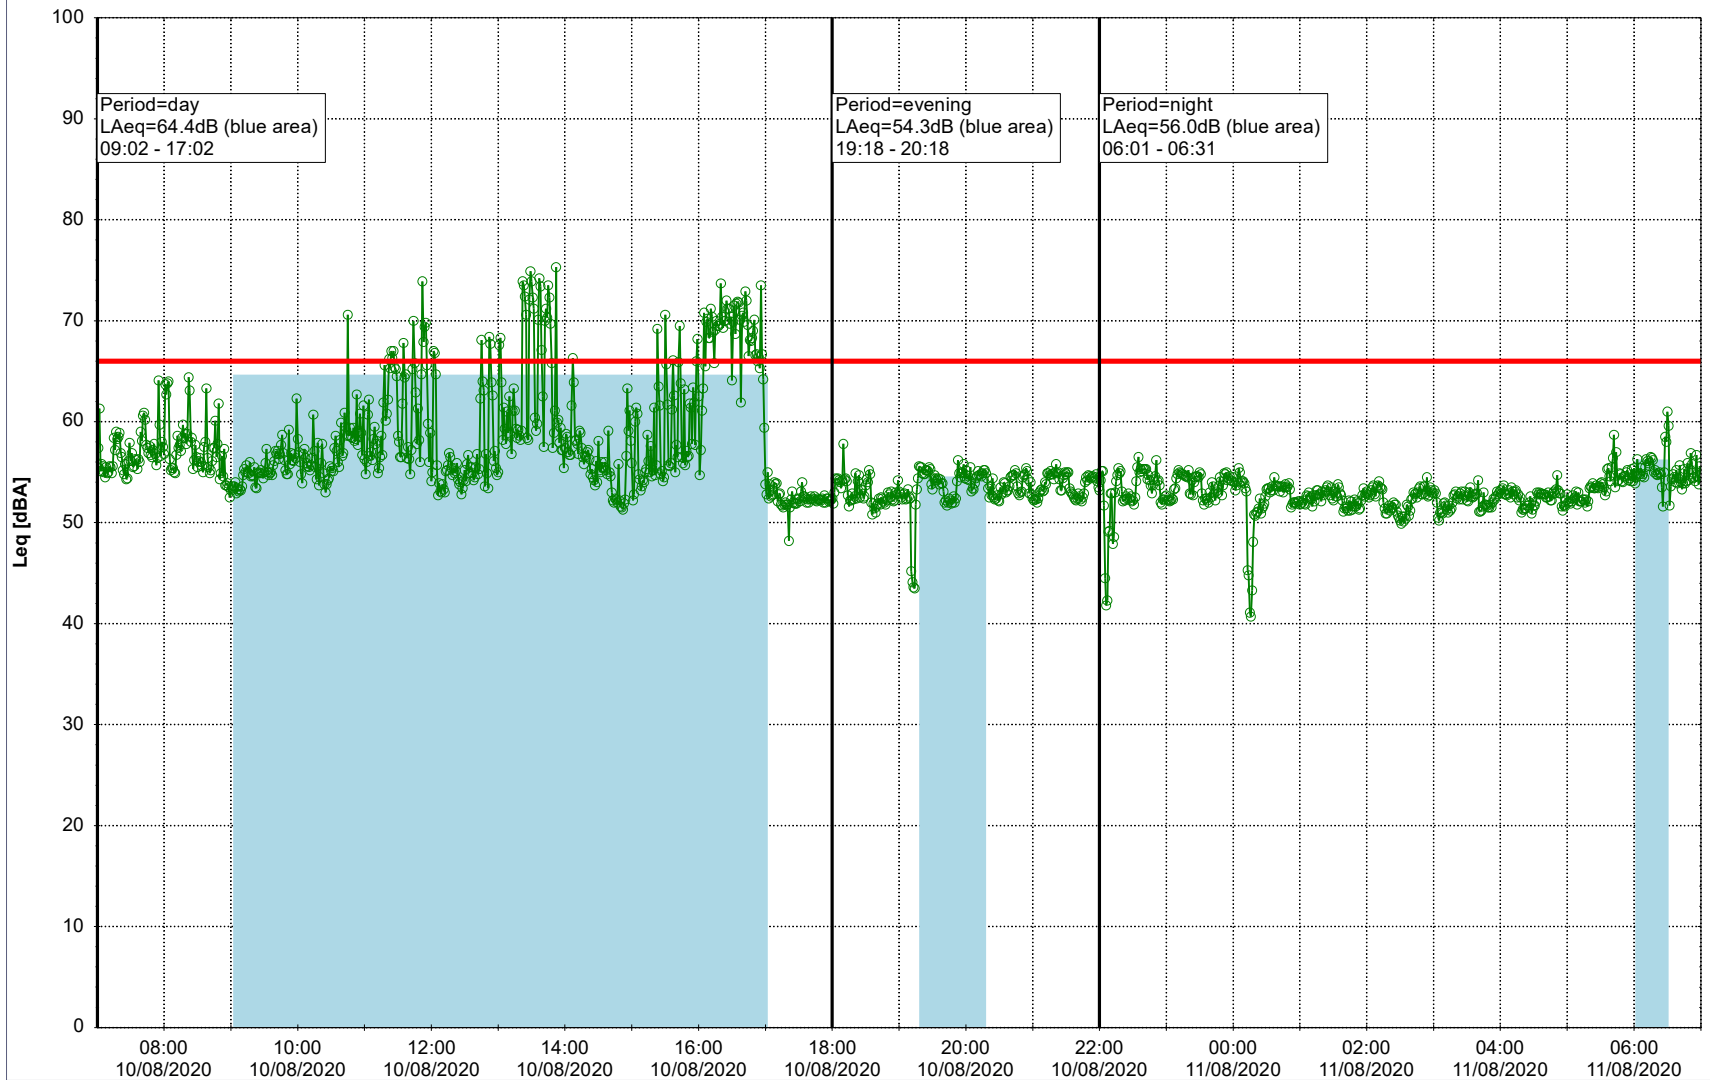

Project: Kronos Sydhavnen
Construction: Enghave Brygge
Location: N-V

Plan View

Remarks

- Ørsted Værket

Noise Time Related Diagram

10/08/2020
11/08/2020

○○○ EBR-OVK_NS02