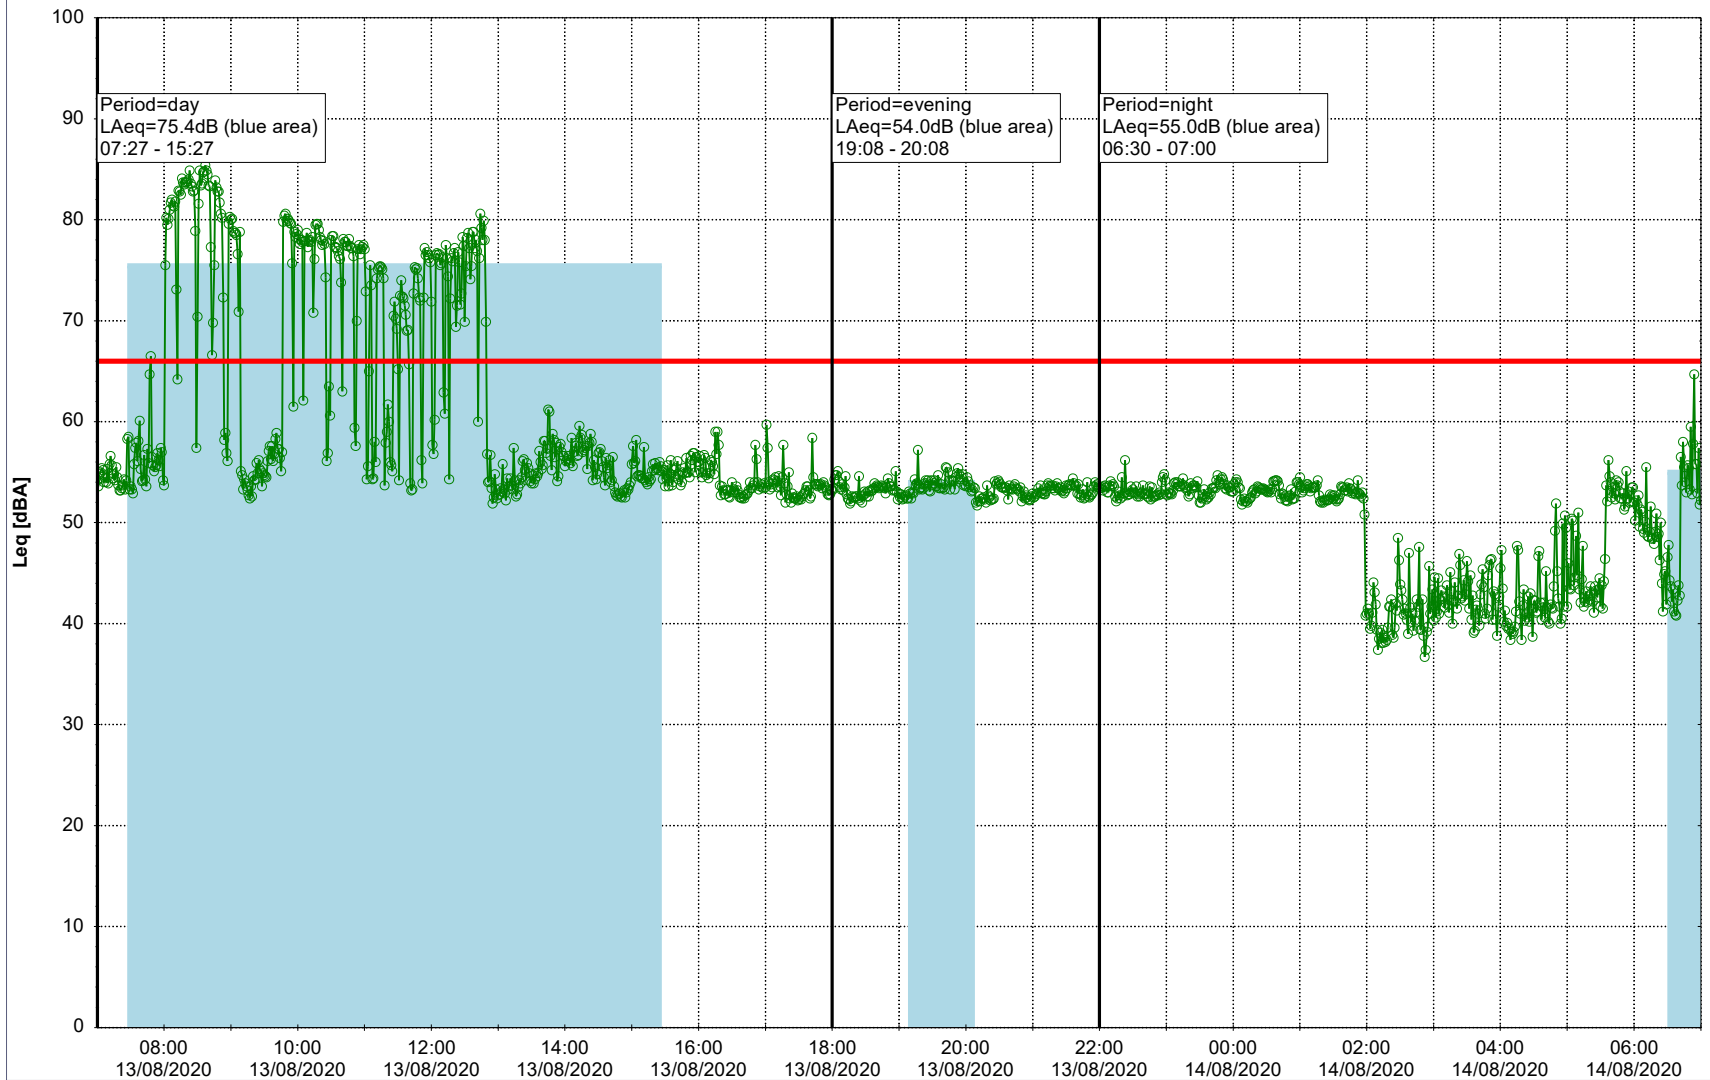

Remarks

- Ørsted Værket

Noise Time Related Diagram

12/08/2020
13/08/2020

○○○ EBR-OVK_NS02

Project: Kronos Sydhavnen
Construction: Enghave Brygge
Location: N-V

Plan View

Remarks

- Ørsted Værket

Noise Time Related Diagram

13/08/2020
14/08/2020

○○○ EBR-OVK_NS02

Project: Kronos Sydhavnen
Construction: Enghave Brygge
Location: N-V

Plan View

Remarks

...

Noise Time Related Diagram

14/08/2020
15/08/2020

○○○○ EBR-OVK_NS02

Project: Kronos Sydhavnen
Construction: Enghave Brygge
Location: N-V

Plan View

Remarks

- Ørsted Værket

Noise Time Related Diagram

15/08/2020
16/08/2020

○○○ EBR-OVK_NS02

Project: Kronos Sydhavnen
Construction: Enghave Brygge
Location: N-V

Plan View

Remarks

- Ørsted Værket

Noise Time Related Diagram

16/08/2020
17/08/2020