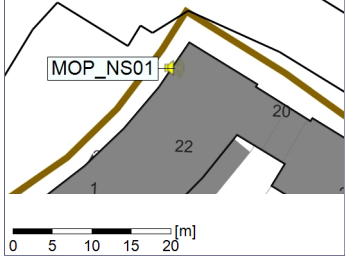

...

Noise Time Related Diagram

01/12/2022
02/12/2022

○○○○ MOP_NS01

Project: Kronos Sydhavnen
Construction: Mozarts Plads
Location: N-V

Plan View

Remarks

...