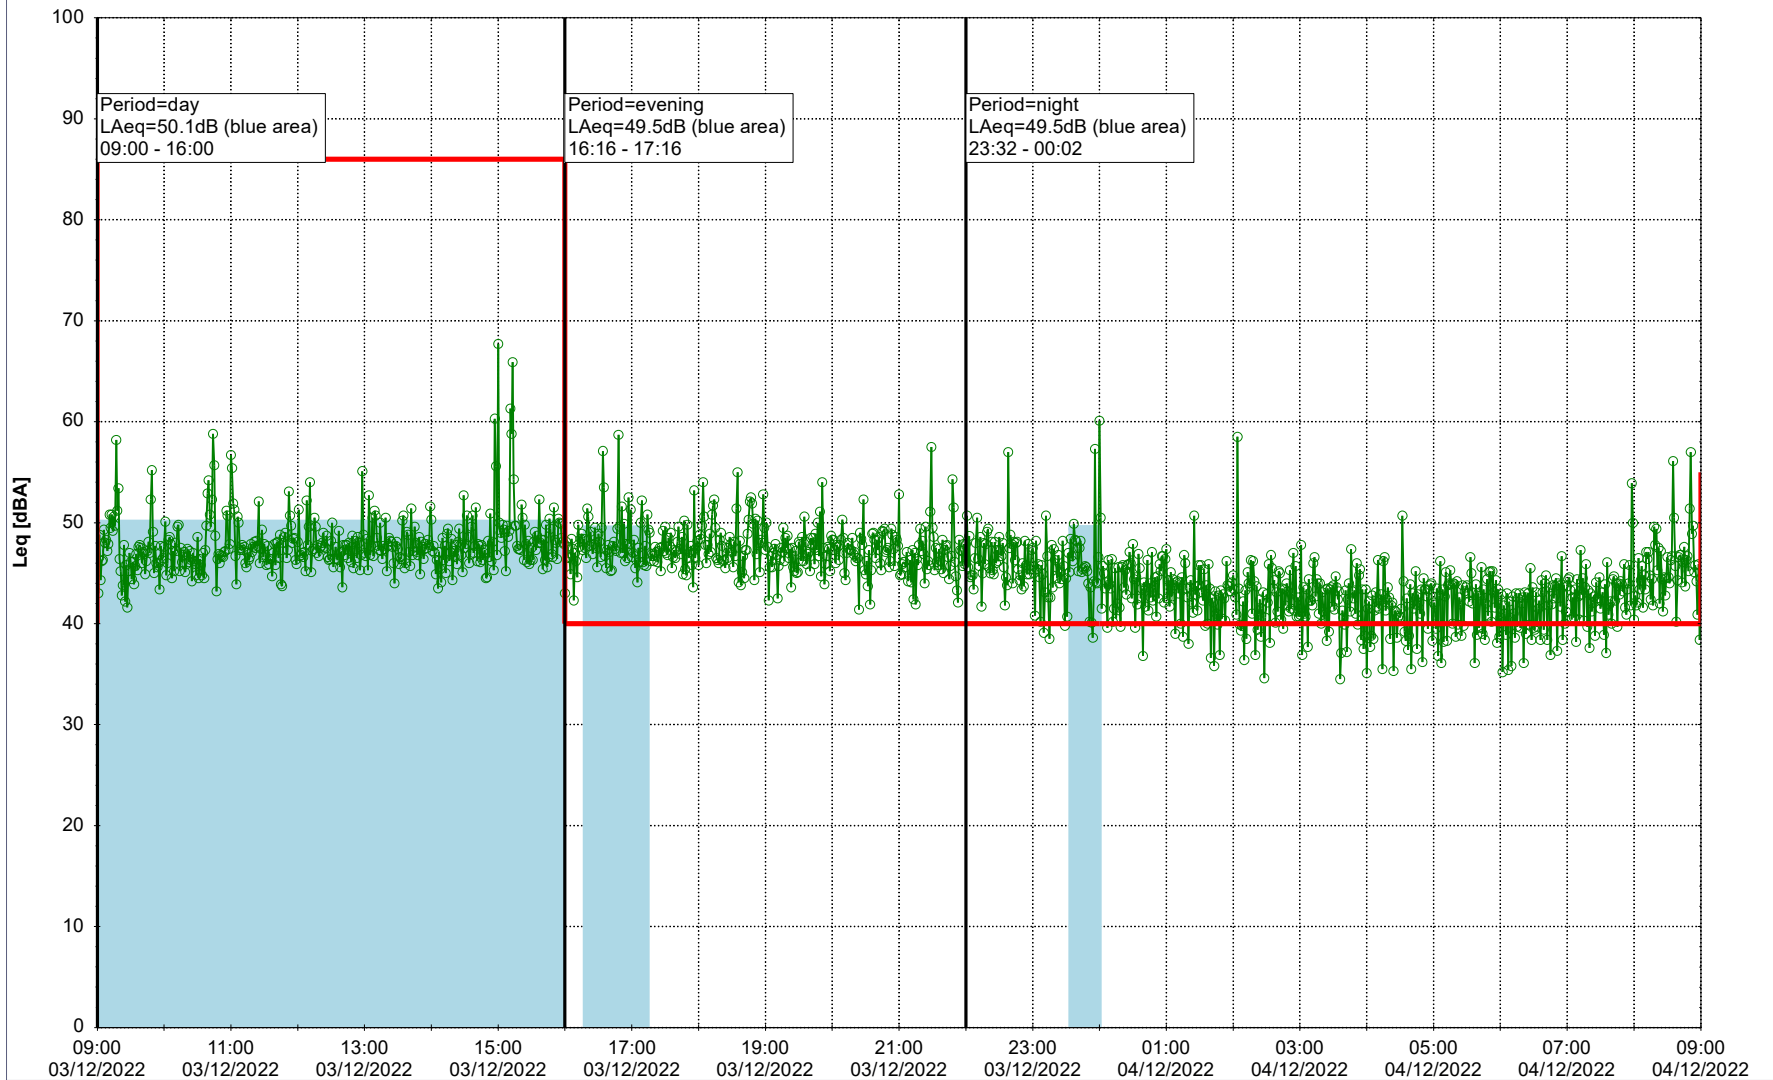

Noise Time Related Diagram

03/12/2022
04/12/2022

○○○○ MOP_NS01