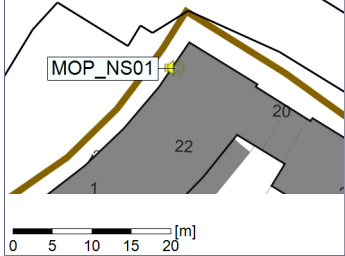

Remarks

...

Noise Time Related Diagram

30/11/2022
01/12/2022

○○○○ MOP_NS01

Project: Kronos Sydhavnen
Construction: Mozarts Plads
Location: N-V

Plan View

Remarks