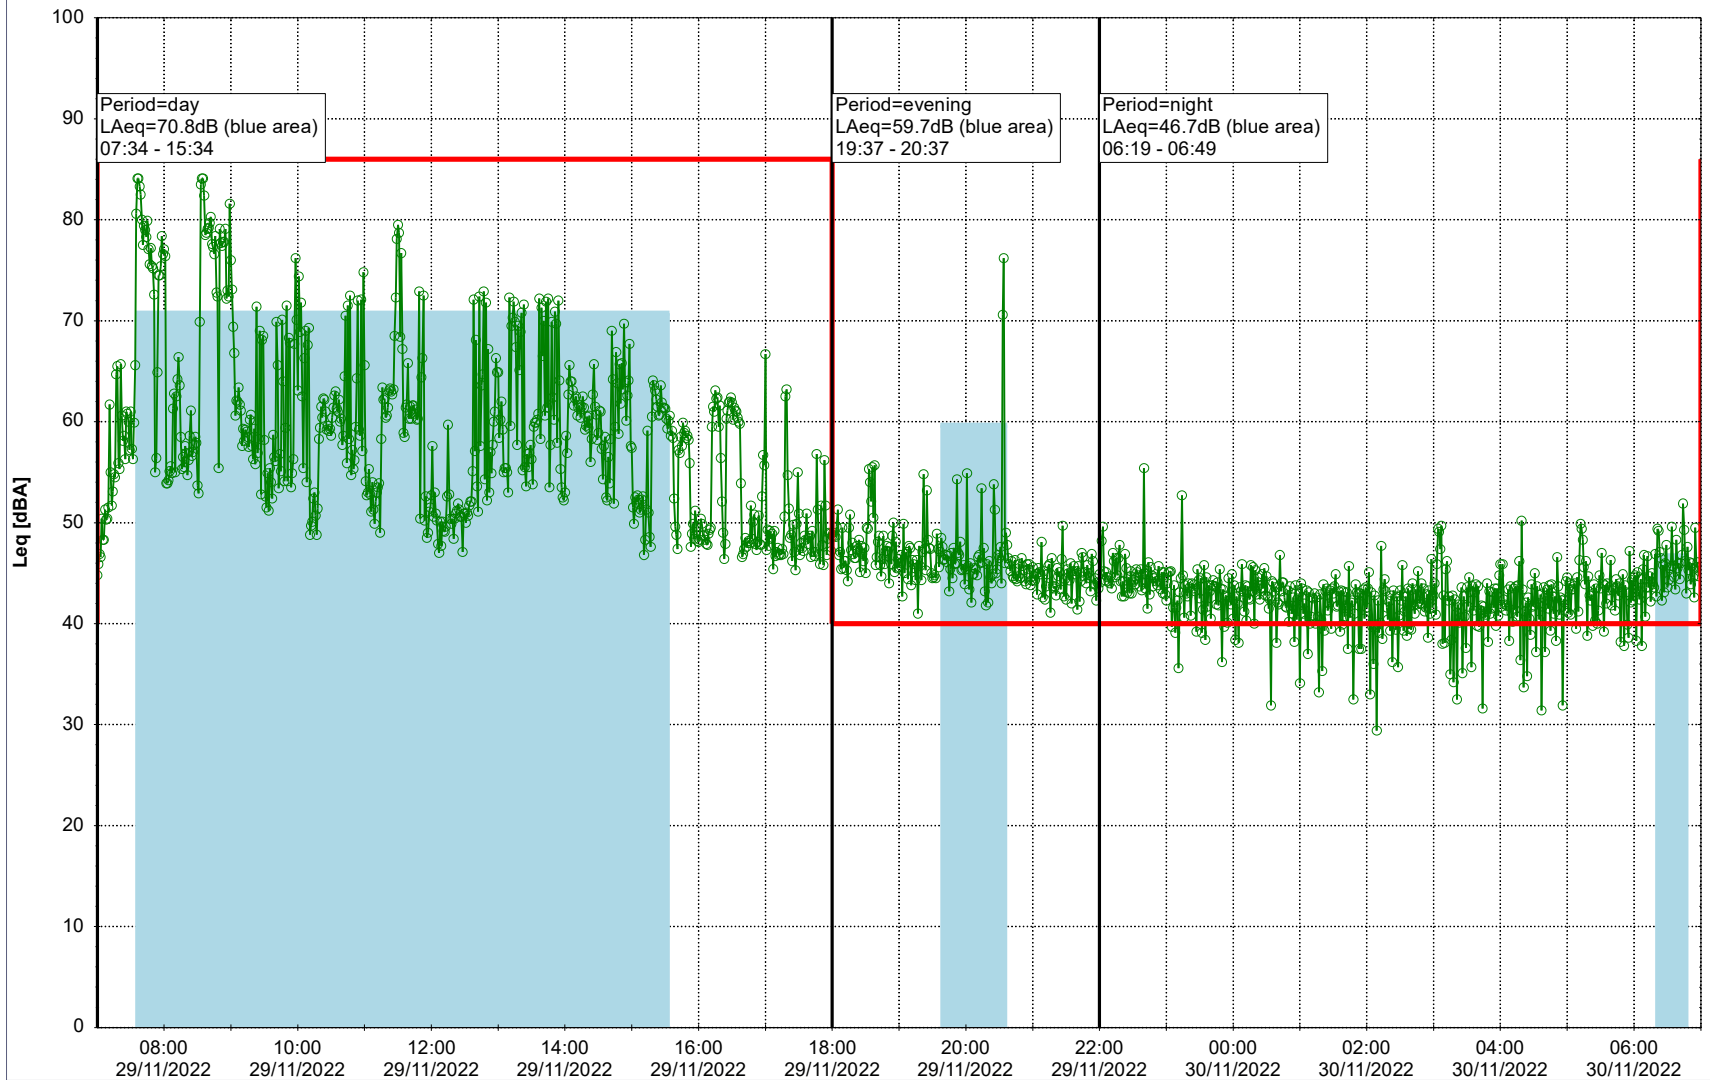

Plan View

Remarks

...

Noise Time Related Diagram

29/11/2022
30/11/2022

○○○ MOP_NS01

Project: Kronos Sydhavnen
Construction: Mozarts Plads
Location: N-V

Plan View

Remarks

...

Noise Time Related Diagram

30/11/2022
01/12/2022

○○○○ MOP_NS01

Project: Kronos Sydhavnen
Construction: Mozarts Plads
Location: N-V

Plan View

Remarks