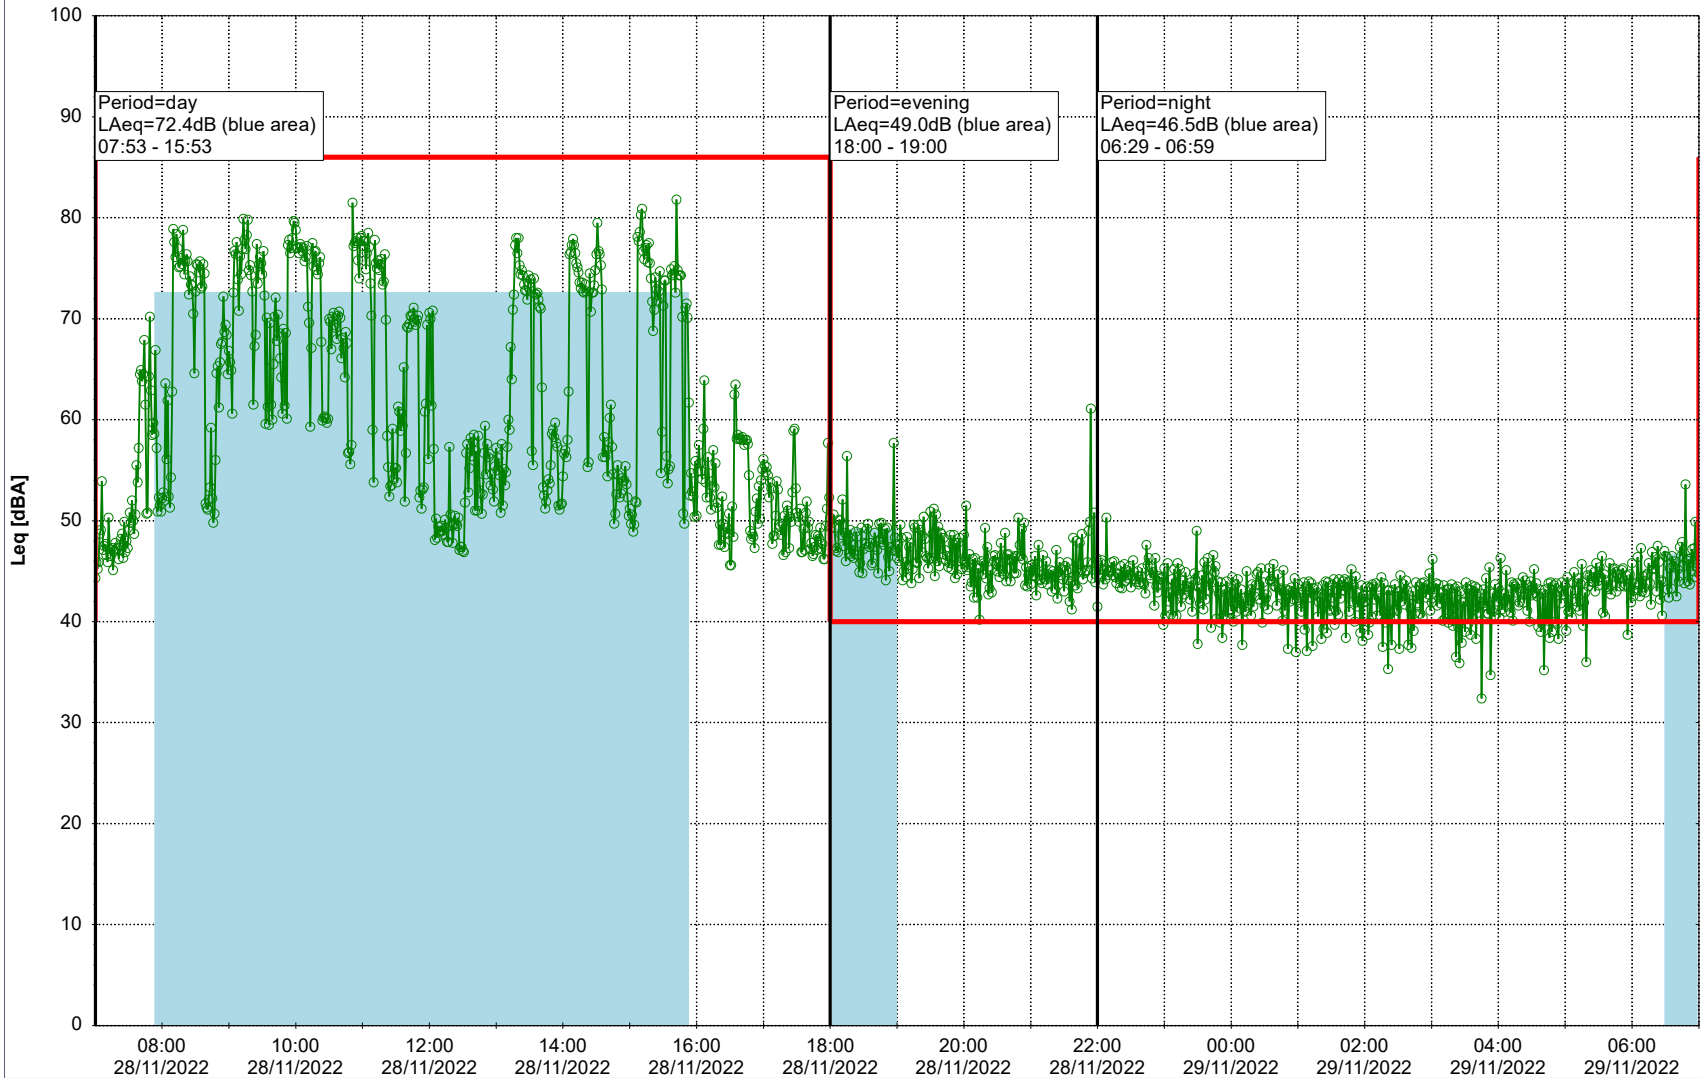

Project: Kronos Sydhavnen
Construction: Mozarts Plads
Location: N-V

Plan View

Remarks

...

Noise Time Related Diagram

28/11/2022
29/11/2022

○○○ MOP_NS01

Project: Kronos Sydhavnen
Construction: Mozarts Plads
Location: N-V

Plan View

Remarks

...

Noise Time Related Diagram

29/11/2022
30/11/2022

○○○ MOP_NS01

Project: Kronos Sydhavnen
Construction: Mozarts Plads
Location: N-V

Plan View

Remarks

...

Noise Time Related Diagram

30/11/2022
01/12/2022

○○○○ MOP_NS01

Project: Kronos Sydhavnen
Construction: Mozarts Plads
Location: N-V

Plan View

Remarks

...

Noise Time Related Diagram

01/12/2022
02/12/2022

○○○○ MOP_NS01

Project: Kronos Sydhavnen
Construction: Mozarts Plads
Location: N-V

Plan View

Remarks

...