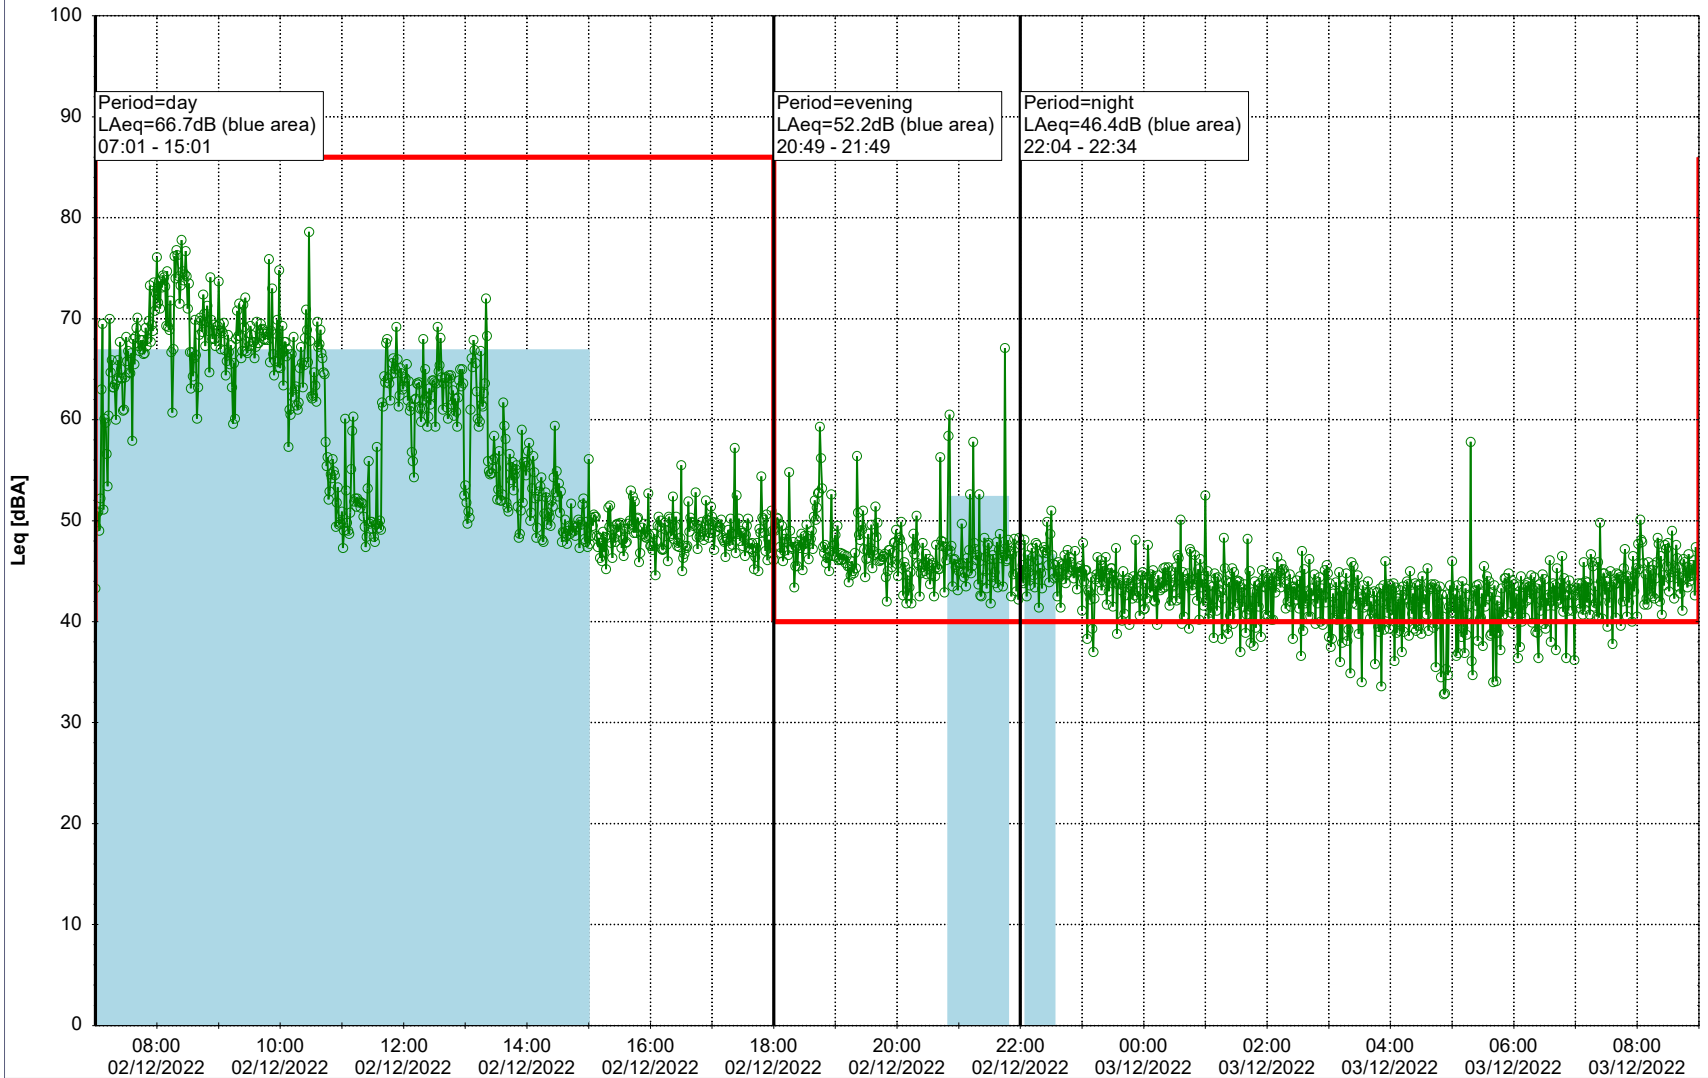

...

Noise Time Related Diagram

01/12/2022
02/12/2022

○○○○ MOP_NS01

Project: Kronos Sydhavnen
Construction: Mozarts Plads
Location: N-V

Plan View

Remarks

...

Noise Time Related Diagram

02/12/2022
03/12/2022

○○○○ MOP_NS01

Project: Kronos Sydhavnen
Construction: Mozarts Plads
Location: N-V

Plan View

Remarks

...

Noise Time Related Diagram