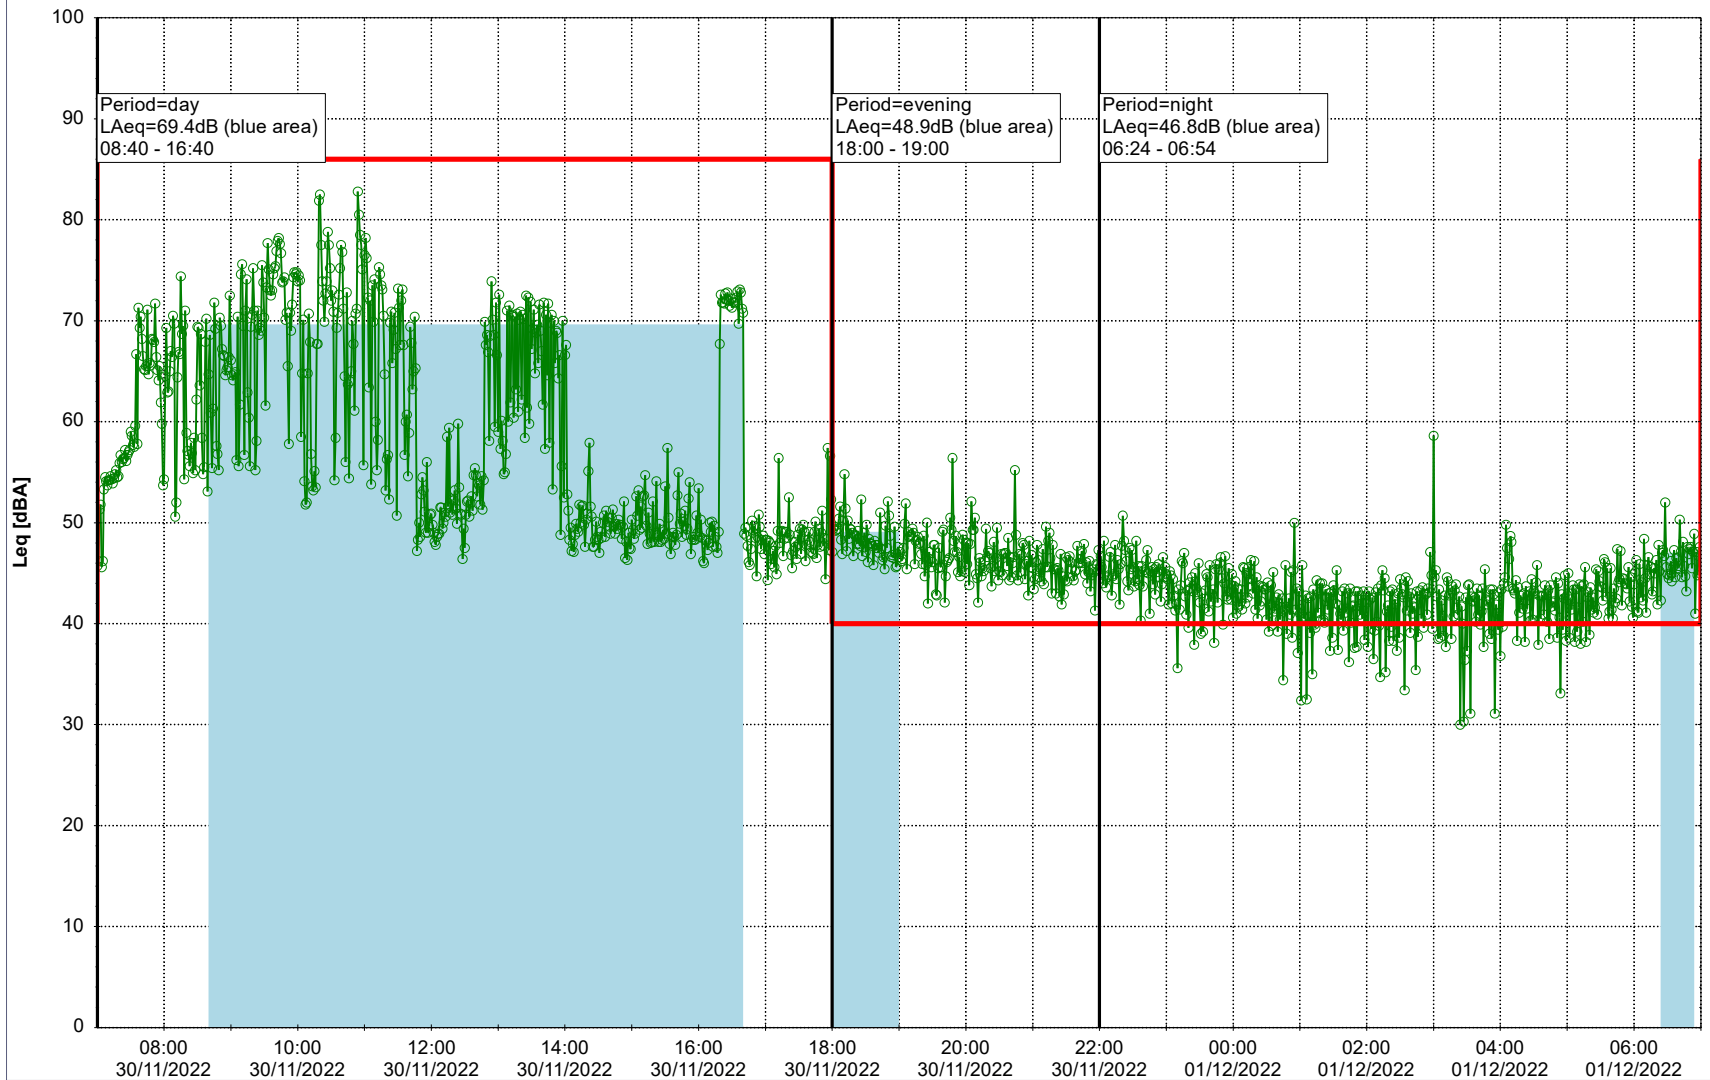

Plan View

Remarks

...

Noise Time Related Diagram

29/11/2022
30/11/2022

○○○ MOP_NS01

Project: Kronos Sydhavnen
Construction: Mozarts Plads
Location: N-V

Plan View

Remarks

...

Noise Time Related Diagram

30/11/2022
01/12/2022

○○○○ MOP_NS01

Project: Kronos Sydhavnen
Construction: Mozarts Plads
Location: N-V

Plan View

Remarks

...

Noise Time Related Diagram

01/12/2022
02/12/2022

○○○○ MOP_NS01

Project: Kronos Sydhavnen
Construction: Mozarts Plads
Location: N-V

Plan View

Remarks

...

Noise Time Related Diagram

02/12/2022
03/12/2022

○○○○ MOP_NS01

Project: Kronos Sydhavnen
Construction: Mozarts Plads
Location: N-V

Plan View

Remarks

...

Noise Time Related Diagram