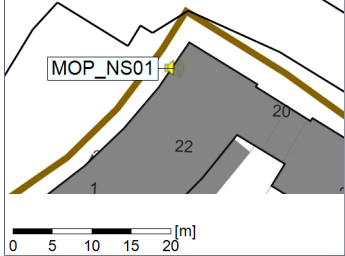

Plan View

Remarks

...

Noise Time Related Diagram

29/11/2022
30/11/2022

○○○ MOP_NS01

Project: Kronos Sydhavnen
Construction: Mozarts Plads
Location: N-V

Plan View