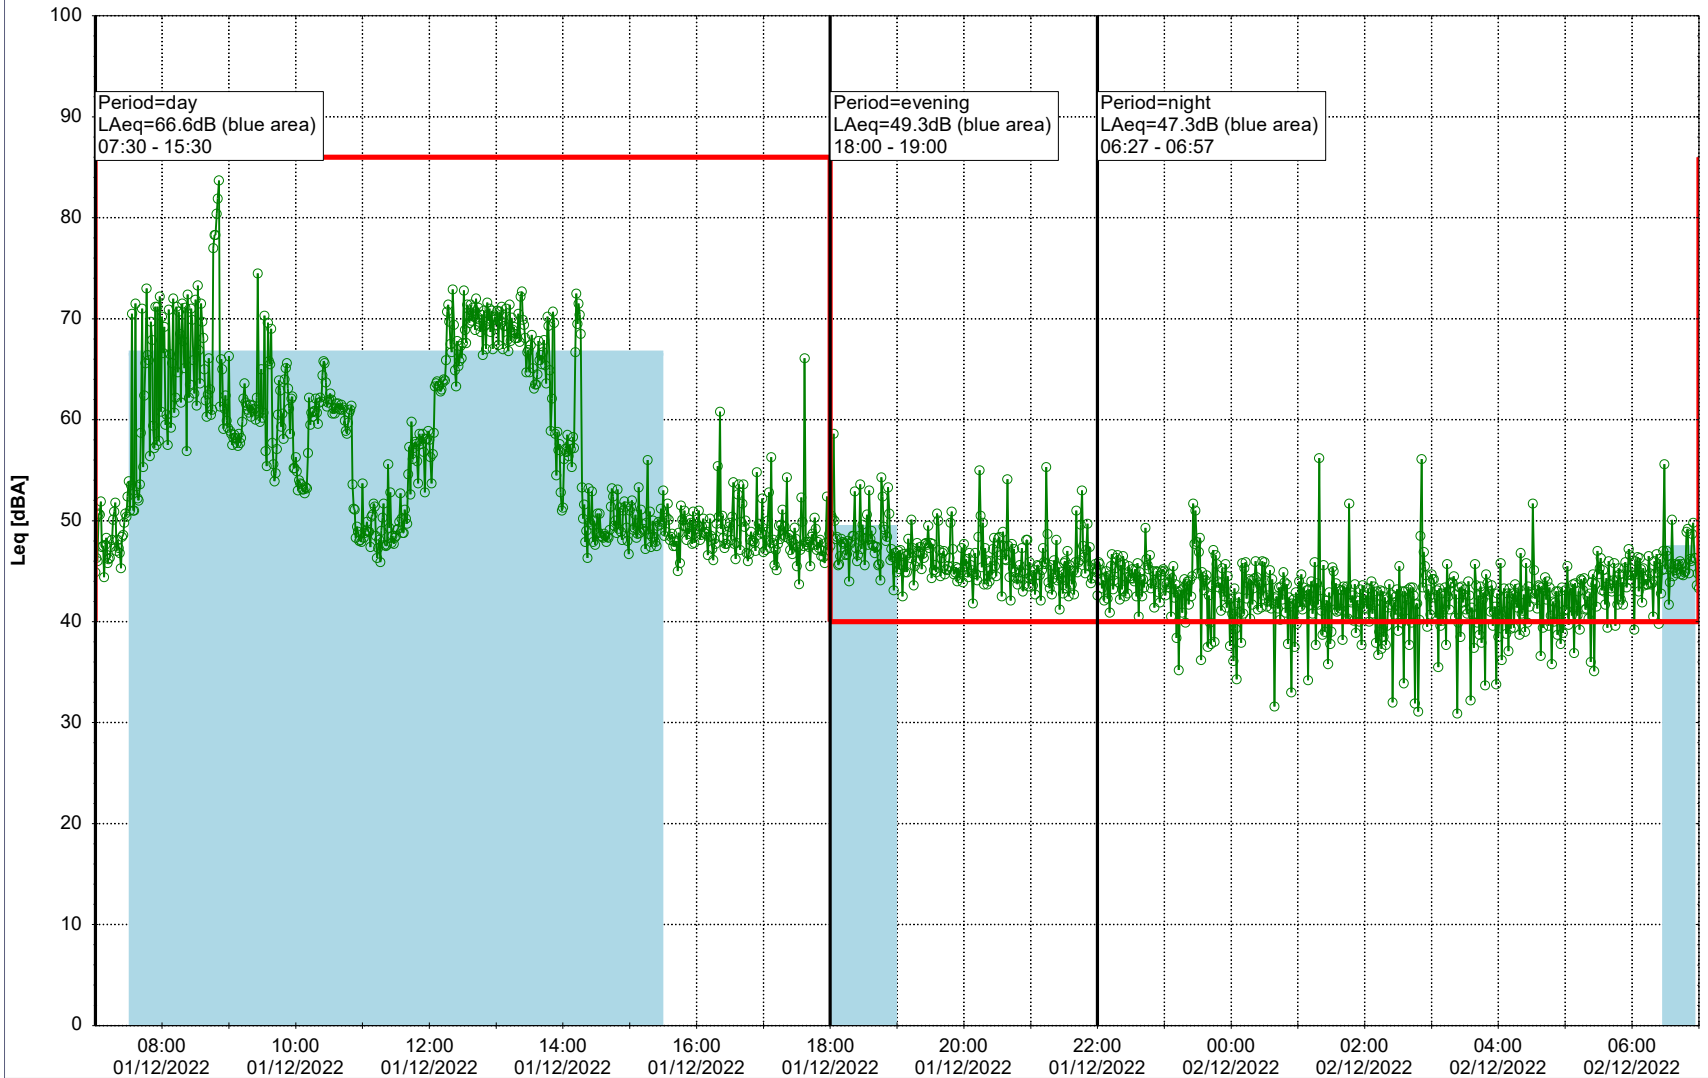

Noise Time Related Diagram

01/12/2022
02/12/2022

○○○○ MOP_NS01