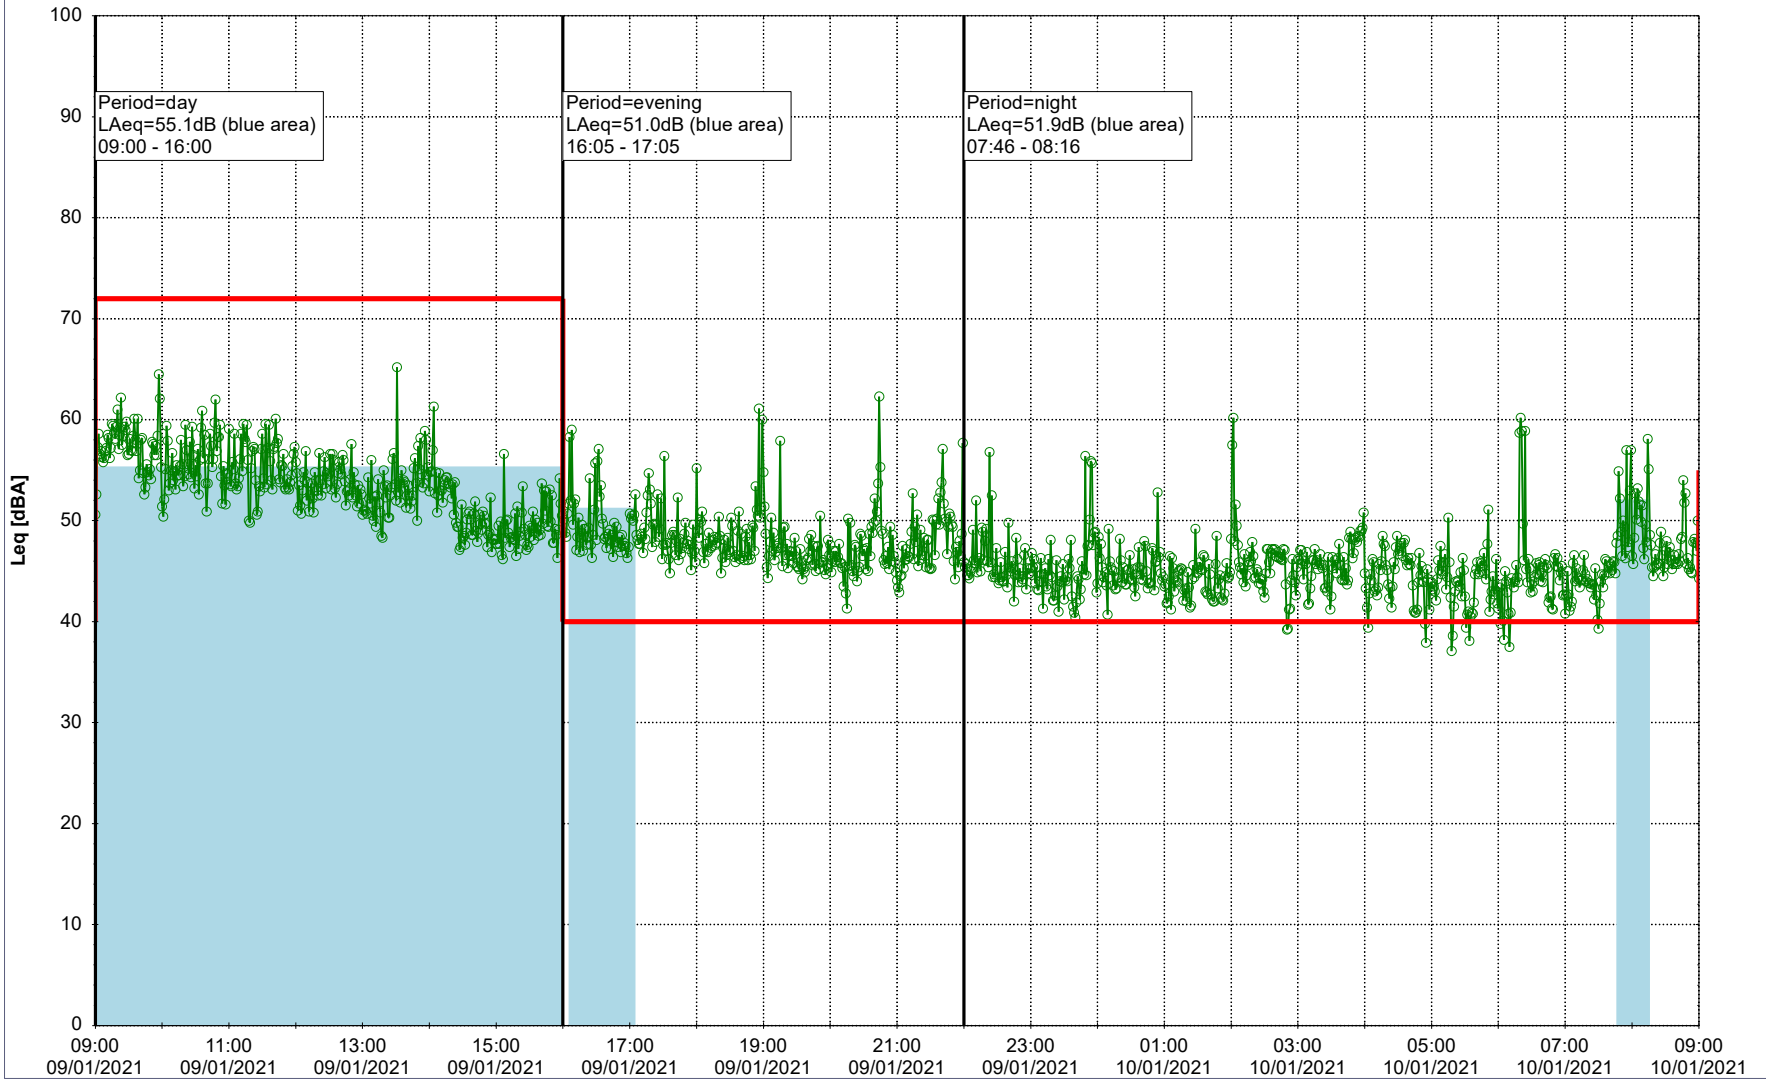

Noise Time Related Diagram

09/01/2021
10/01/2021

○○○○ MOP_NS01