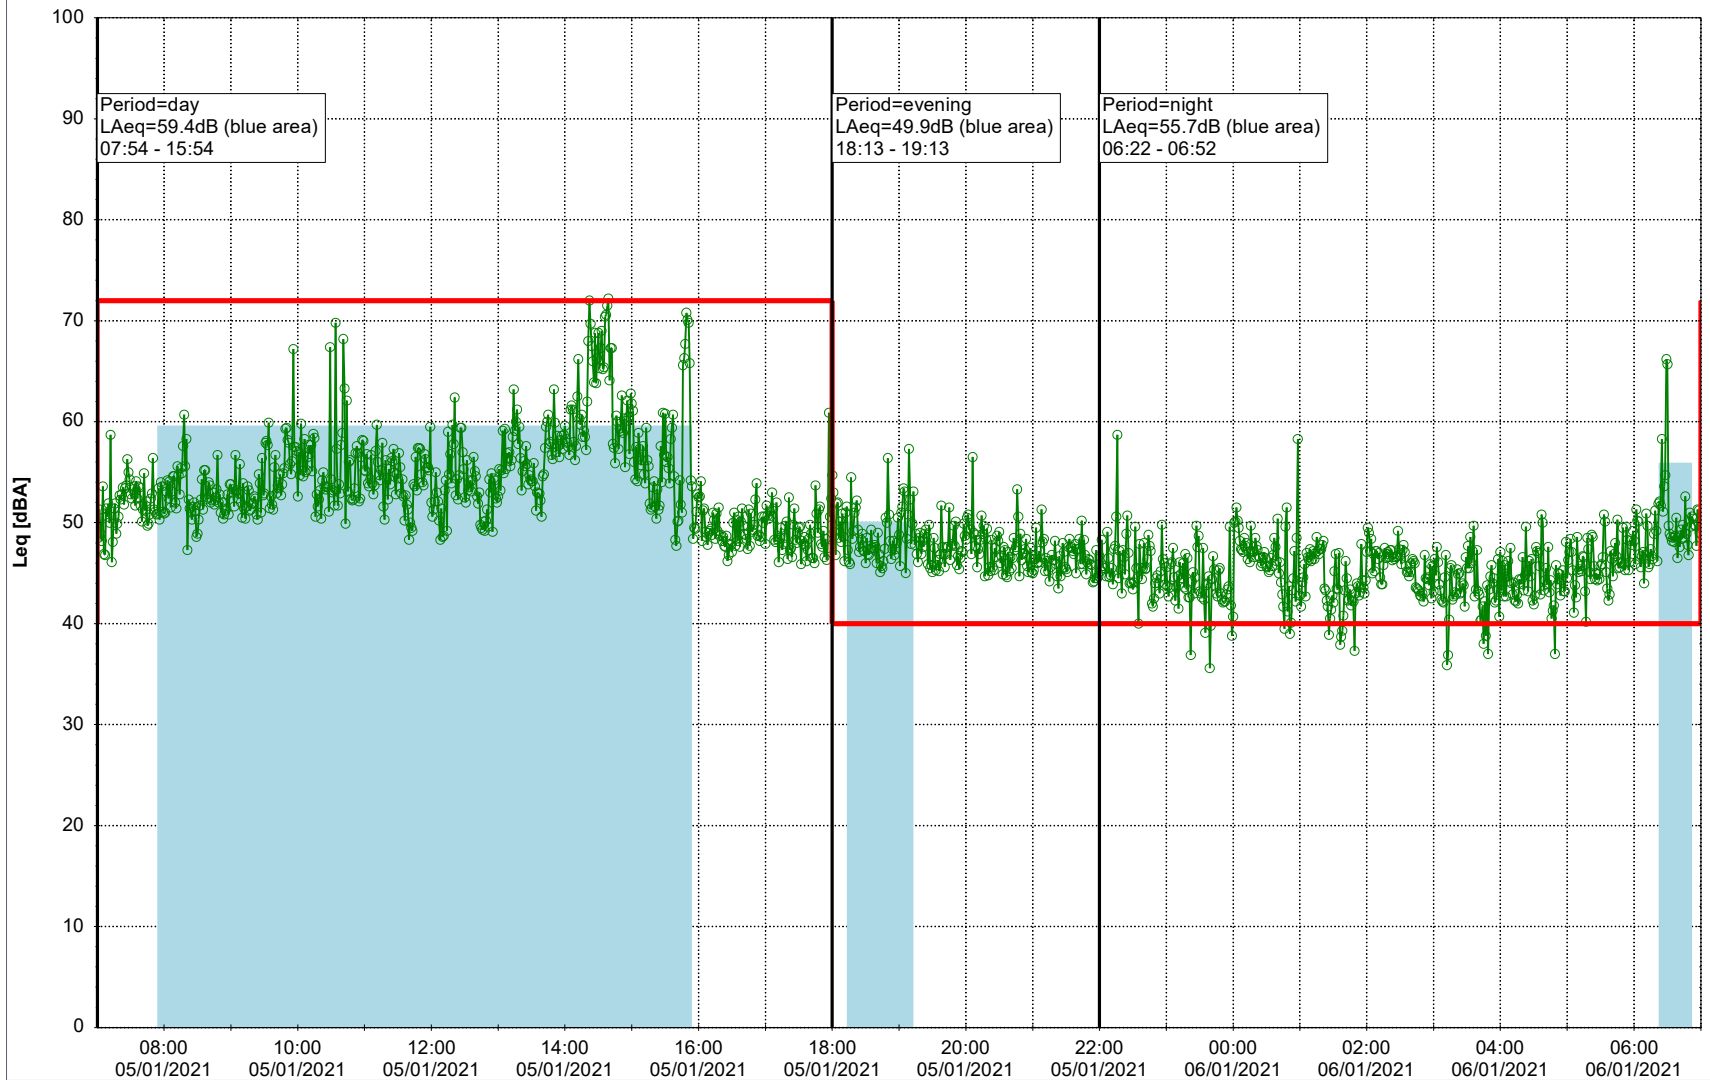

Noise Time Related Diagram

05/01/2021
06/01/2021

○○○○ MOP_NS01