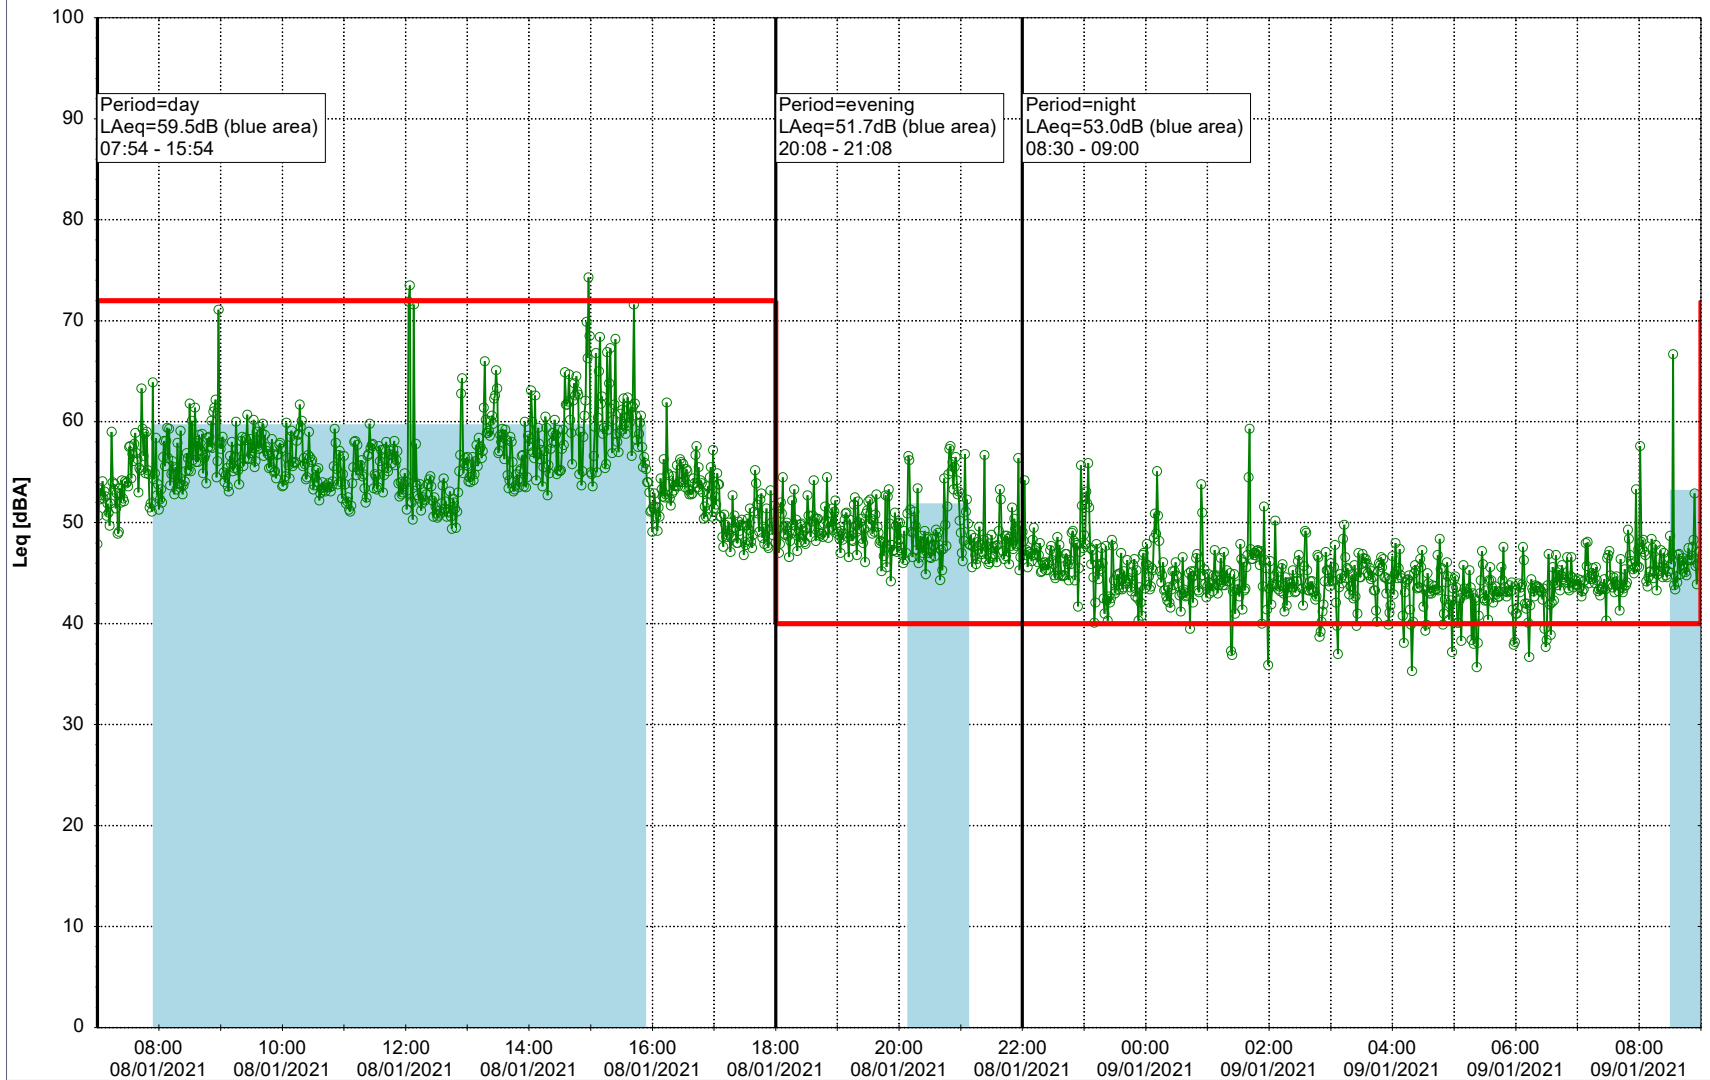

Noise Time Related Diagram

08/01/2021
09/01/2021

○○○○ MOP_NS01