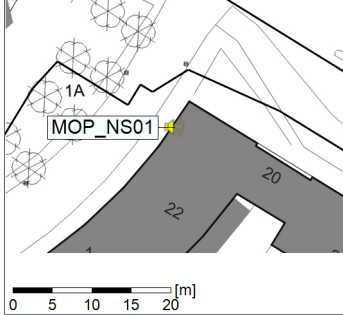

Project: Kronos Sydhavnen
Construction: Mozarts Plads
Location: N-V

04/01/2021
05/01/2021

Plan View