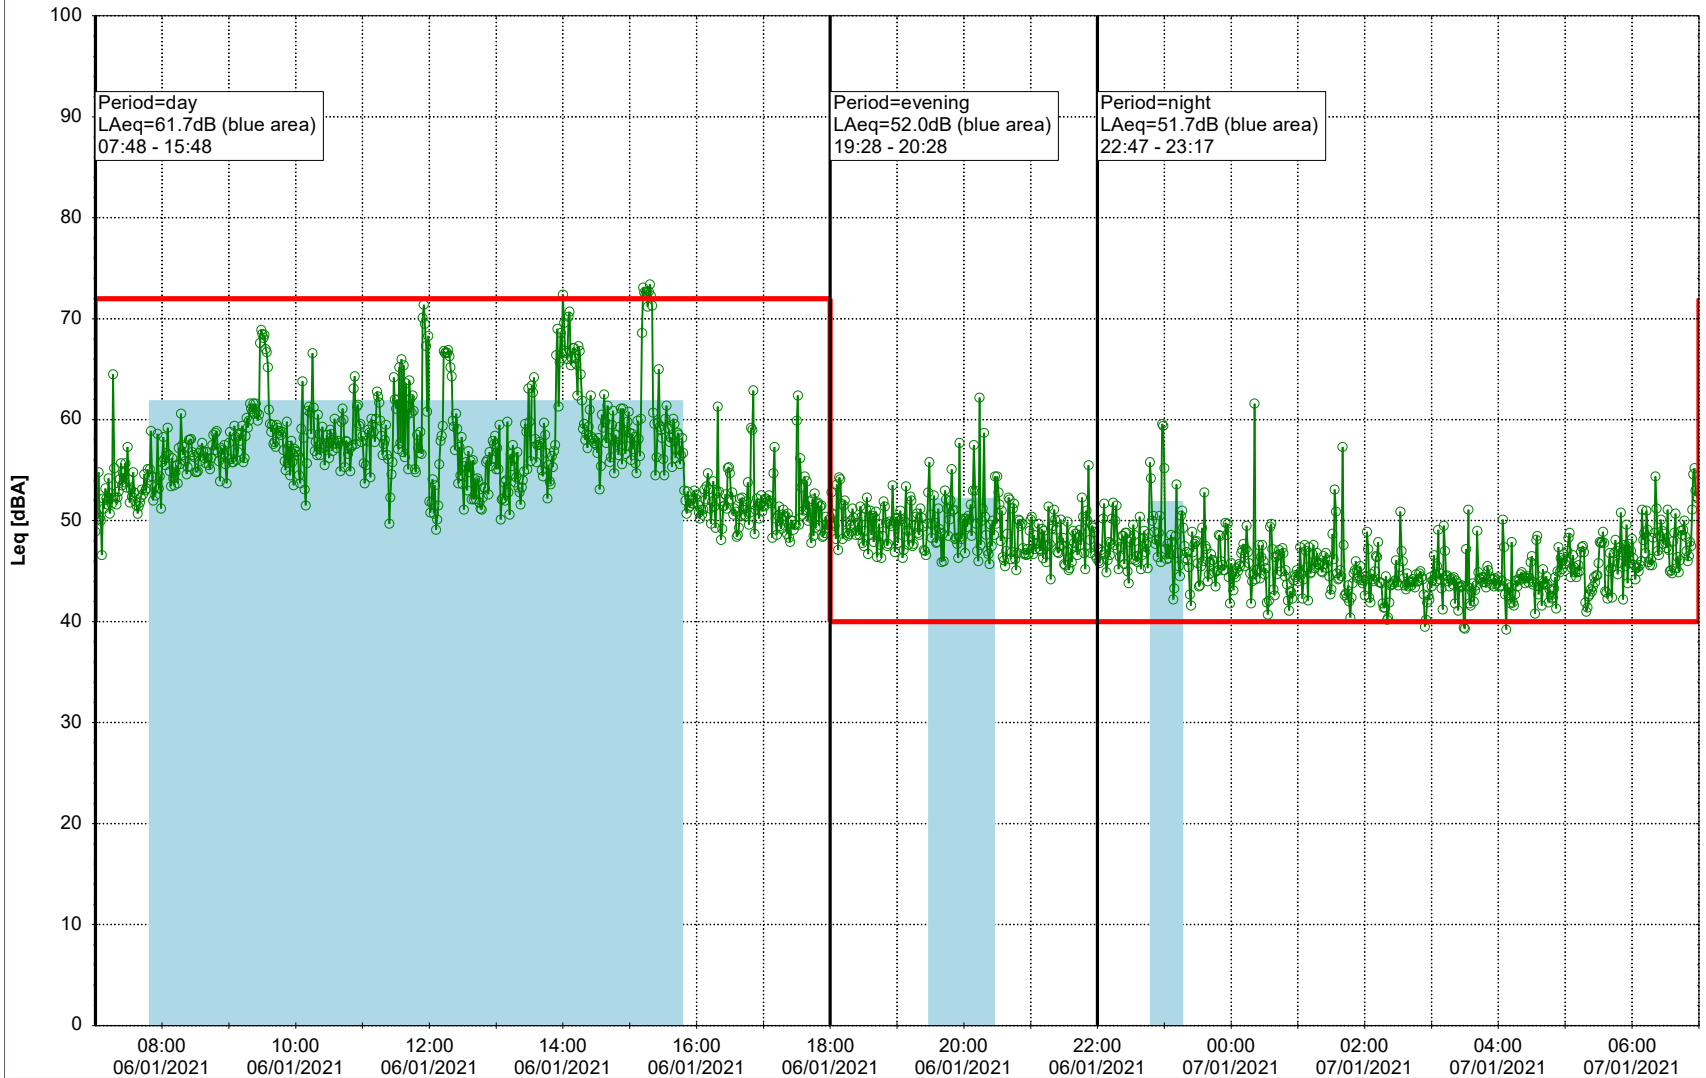

Noise Time Related Diagram

06/01/2021
07/01/2021

○○○○ MOP_NS01