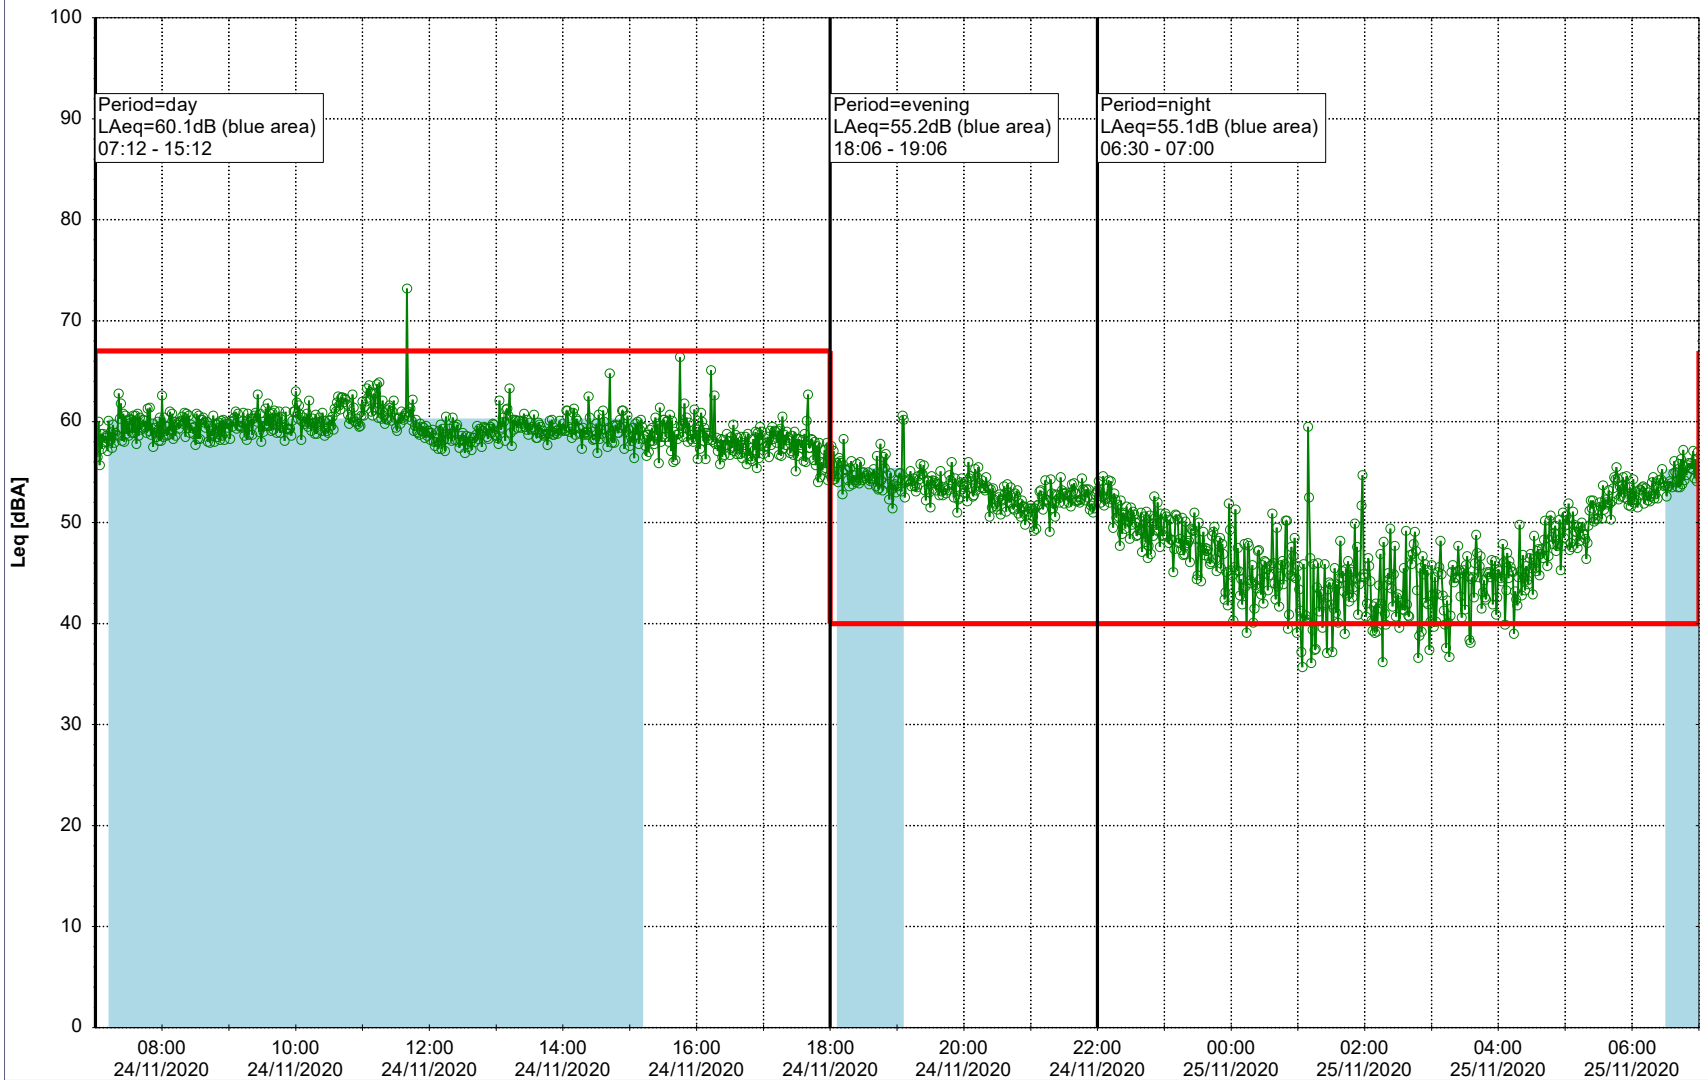

Project: Kronos Sydhavnen  
Construction: Sluseholmen  
Location: N-V

Plan View

0 5 10 15 20 [m]

Remarks

...

### Noise Time Related Diagram

23/11/2020  
24/11/2020

SLU\_NS01

**Project:** Kronos Sydhavnen  
**Construction:** Sluseholmen  
**Location:** N-V

Plan View

0 5 10 15 20 [m]

Remarks

...

### Noise Time Related Diagram

24/11/2020  
25/11/2020

○○○○ SLU\_NS01

Project: Kronos Sydhavnen  
Construction: Sluseholmen  
Location: N-V

Plan View

0 5 10 15 20 [m]

Remarks

...

### Noise Time Related Diagram

28/11/2020  
29/11/2020

○○○○ SLU\_NS01

**Project:** Kronos Sydhavnen  
**Construction:** Sluseholmen  
**Location:** N-V

Plan View

0 5 10 15 20 [m]

Remarks

...