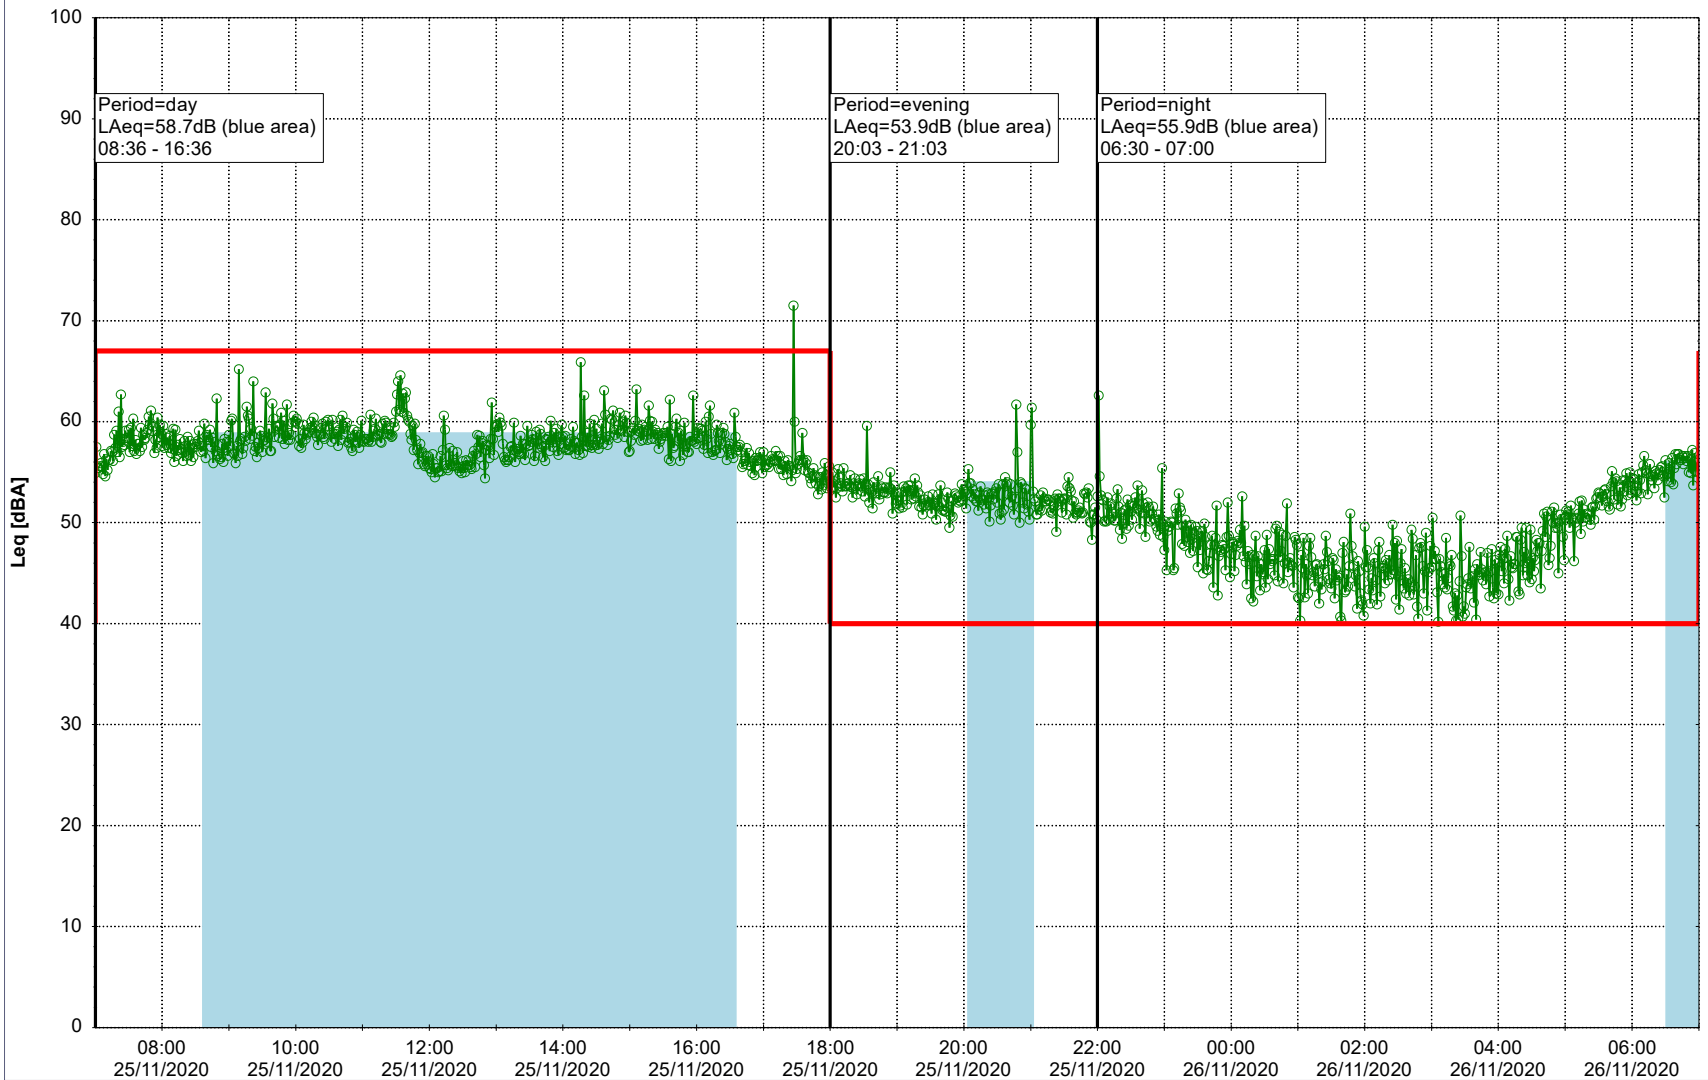

### Noise Time Related Diagram

24/11/2020  
25/11/2020

○○○○ SLU\_NS01

Project: Kronos Sydhavnen  
Construction: Sluseholmen  
Location: N-V

Plan View

0 5 10 15 20 [m]

Remarks

...

### Noise Time Related Diagram

25/11/2020  
26/11/2020

SLU\_NS01

**Project:** Kronos Sydhavnen  
**Construction:** Sluseholmen  
**Location:** N-V

Plan View

Remarks

...

### Noise Time Related Diagram

26/11/2020  
27/11/2020

○○○○ SLU\_NS01

**Project:** Kronos Sydhavnen  
**Construction:** Sluseholmen  
**Location:** N-V

Plan View

0 5 10 15 20 [m]

Remarks

...

### Noise Time Related Diagram

28/11/2020  
29/11/2020

○○○○ SLU\_NS01

**Project:** Kronos Sydhavnen  
**Construction:** Sluseholmen  
**Location:** N-V

Plan View

0 5 10 15 20 [m]

Remarks

...