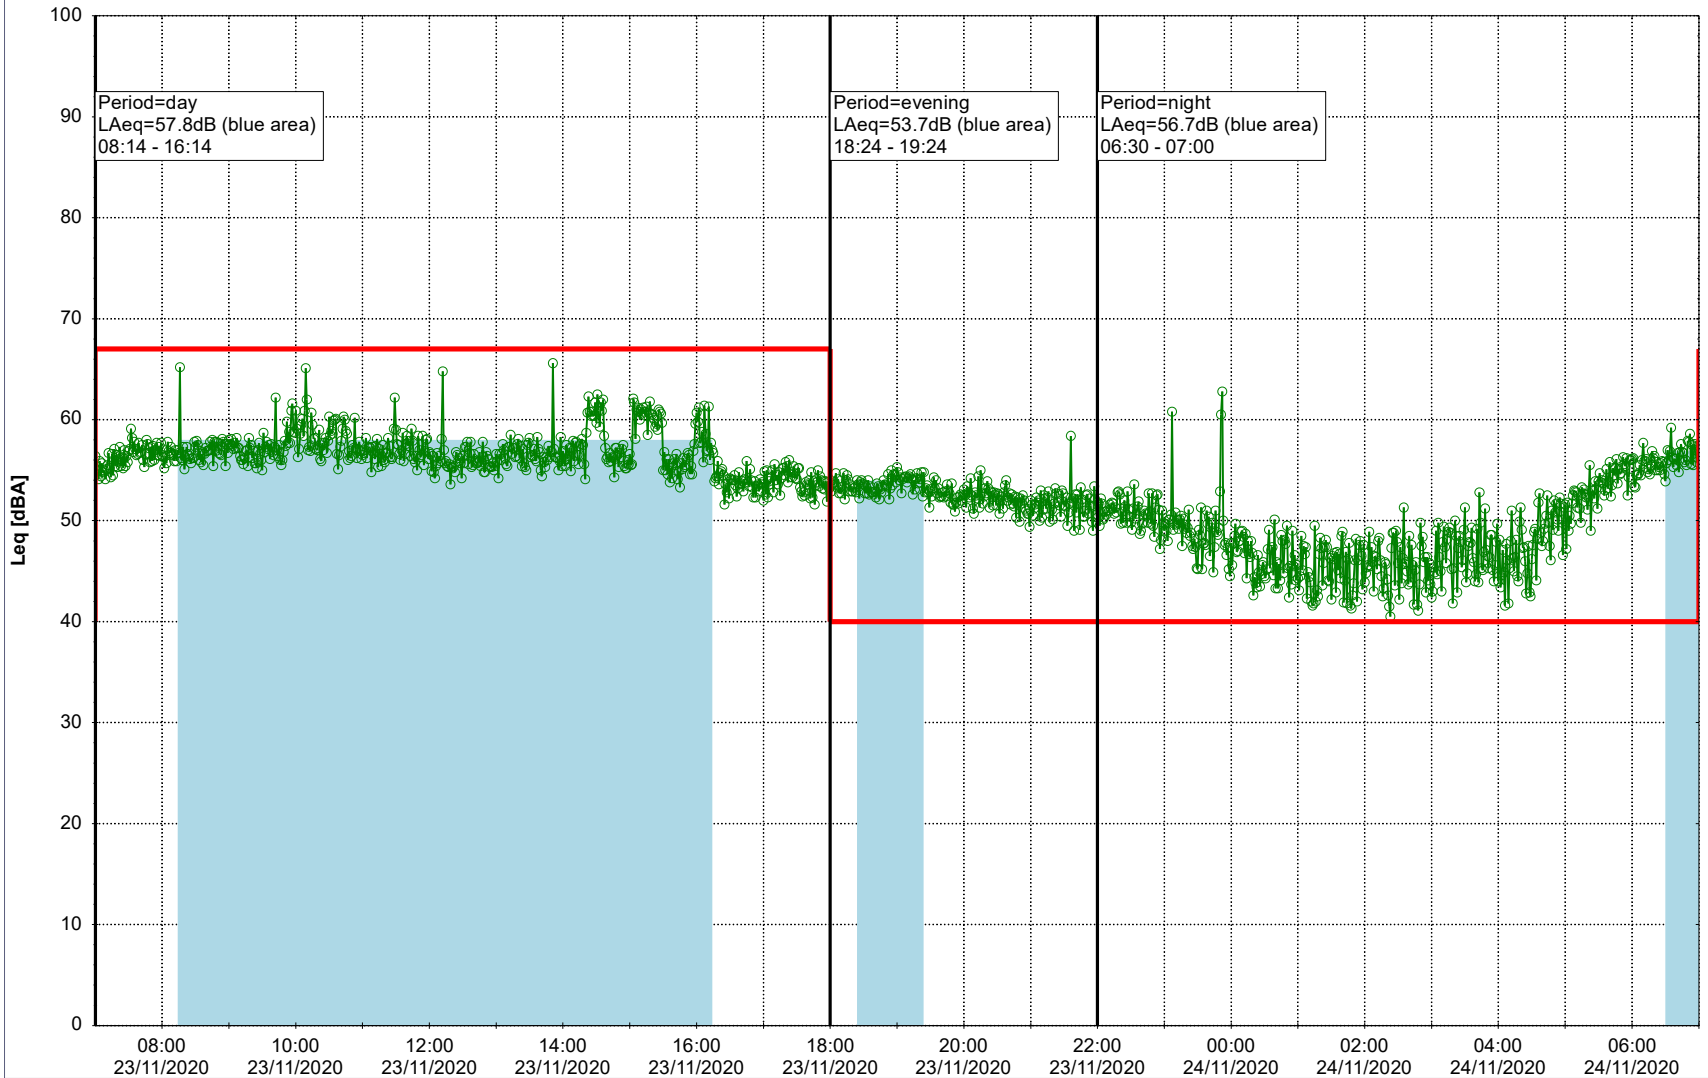

Project: Kronos Sydhavnen  
Construction: Sluseholmen  
Location: N-V

Plan View

0 5 10 15 20 [m]

Remarks

...

### Noise Time Related Diagram

23/11/2020  
24/11/2020

SLU\_NS01

**Project:** Kronos Sydhavnen  
**Construction:** Sluseholmen  
**Location:** N-V

Plan View

0 5 10 15 20 [m]

Remarks

...

### Noise Time Related Diagram

24/11/2020  
25/11/2020

○○○○ SLU\_NS01

Project: Kronos Sydhavnen  
Construction: Sluseholmen  
Location: N-V

Plan View

0 5 10 15 20 [m]

Remarks

...

### Noise Time Related Diagram

28/11/2020  
29/11/2020

○○○○ SLU\_NS01

**Project:** Kronos Sydhavnen  
**Construction:** Sluseholmen  
**Location:** N-V

Plan View

0 5 10 15 20 [m]

Remarks

...