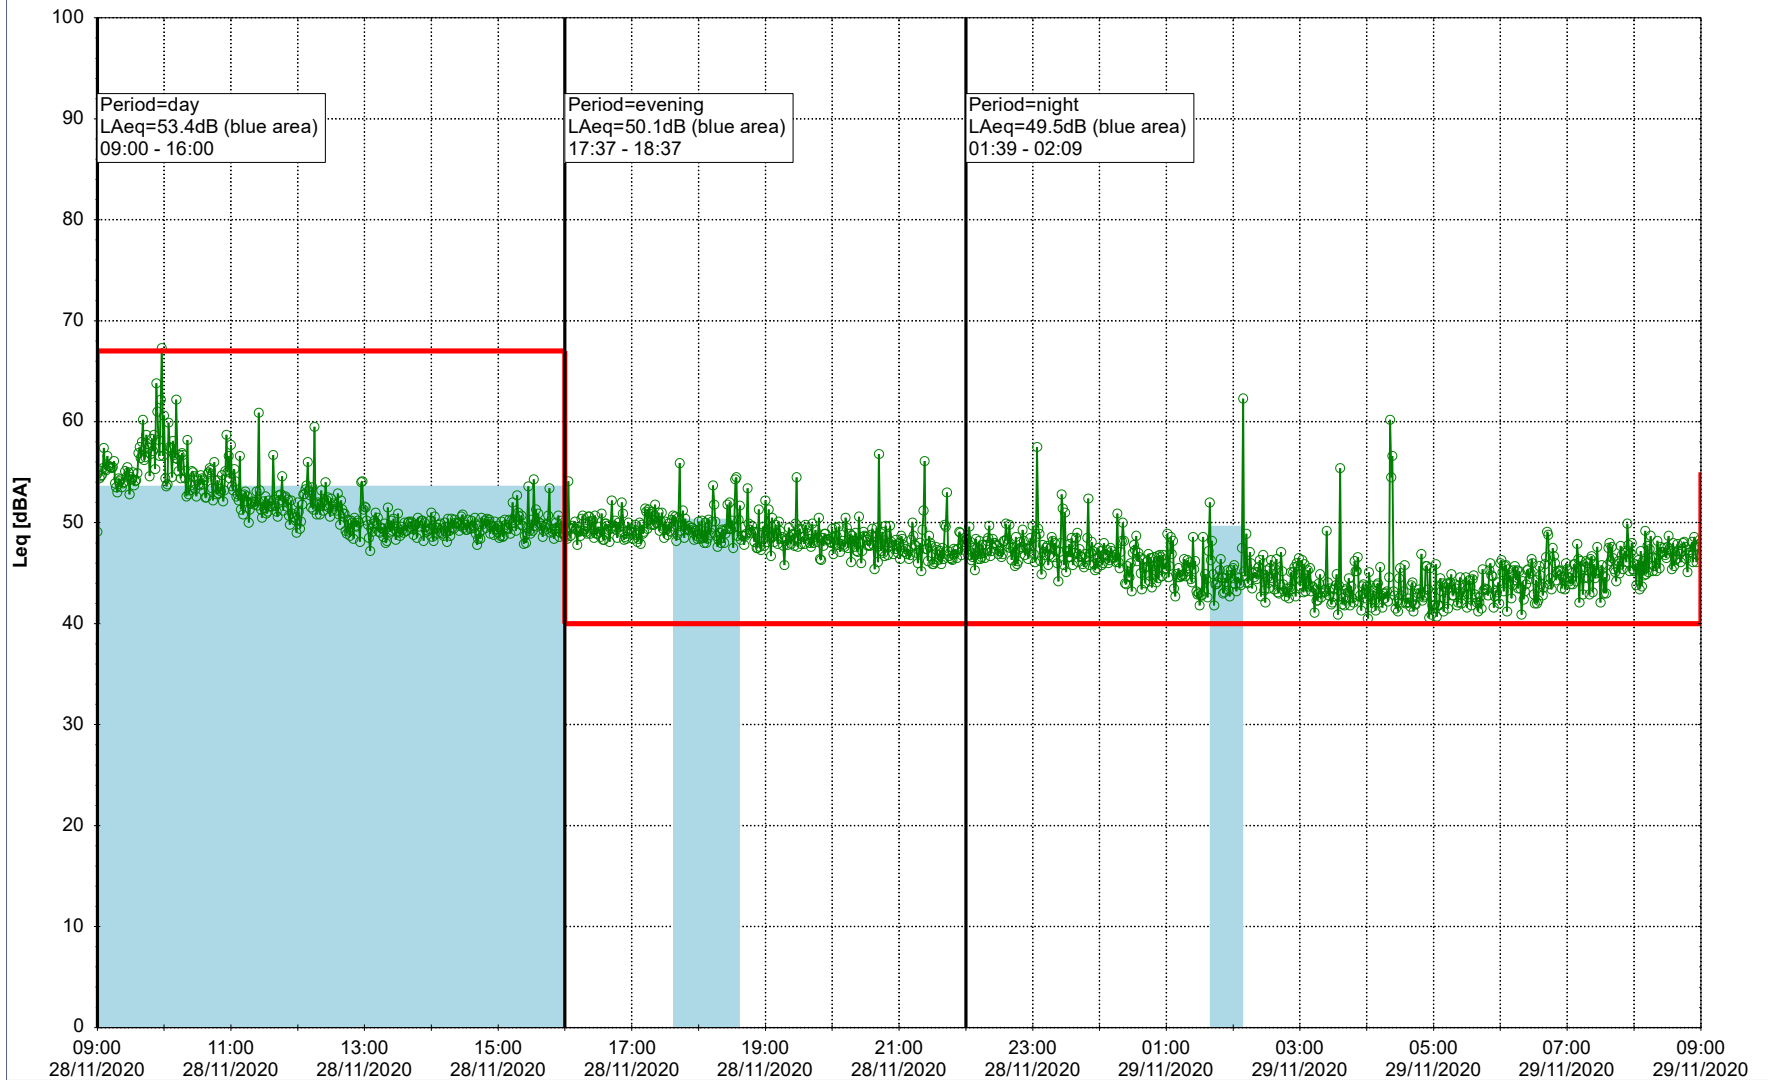

### Noise Time Related Diagram

27/11/2020  
28/11/2020

○○○○ SLU\_NS01

**Project:** Kronos Sydhavnen  
**Construction:** Sluseholmen  
**Location:** N-V

Plan View

Remarks

...

### Noise Time Related Diagram

28/11/2020  
29/11/2020

○○○○ SLU\_NS01

**Project:** Kronos Sydhavnen  
**Construction:** Sluseholmen  
**Location:** N-V

Plan View

0 5 10 15 20 [m]

Remarks

...