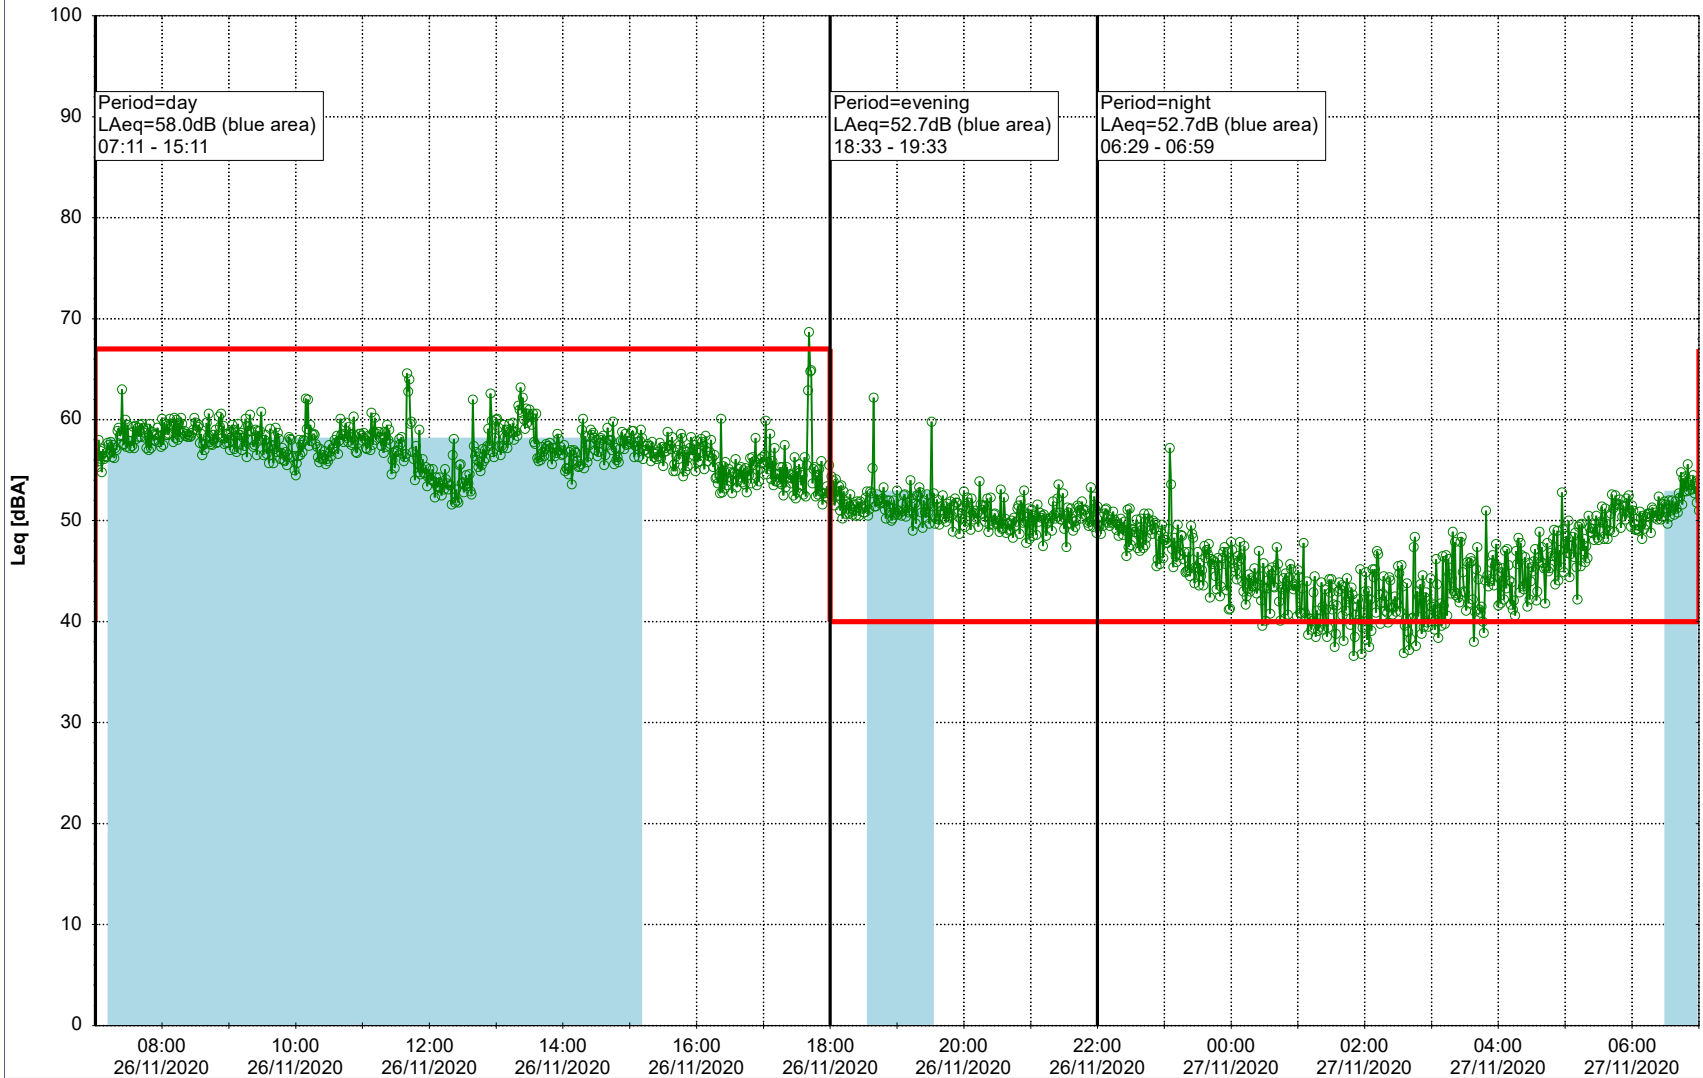

### Noise Time Related Diagram

25/11/2020  
26/11/2020

SLU\_NS01

**Project:** Kronos Sydhavnen  
**Construction:** Sluseholmen  
**Location:** N-V

Plan View

Remarks

...

### Noise Time Related Diagram

26/11/2020  
27/11/2020

○○○○ SLU\_NS01

**Project:** Kronos Sydhavnen  
**Construction:** Sluseholmen  
**Location:** N-V

Plan View

0 5 10 15 20 [m]

Remarks

...

### Noise Time Related Diagram

28/11/2020  
29/11/2020

○○○○ SLU\_NS01

**Project:** Kronos Sydhavnen  
**Construction:** Sluseholmen  
**Location:** N-V

Plan View

0 5 10 15 20 [m]

Remarks

...