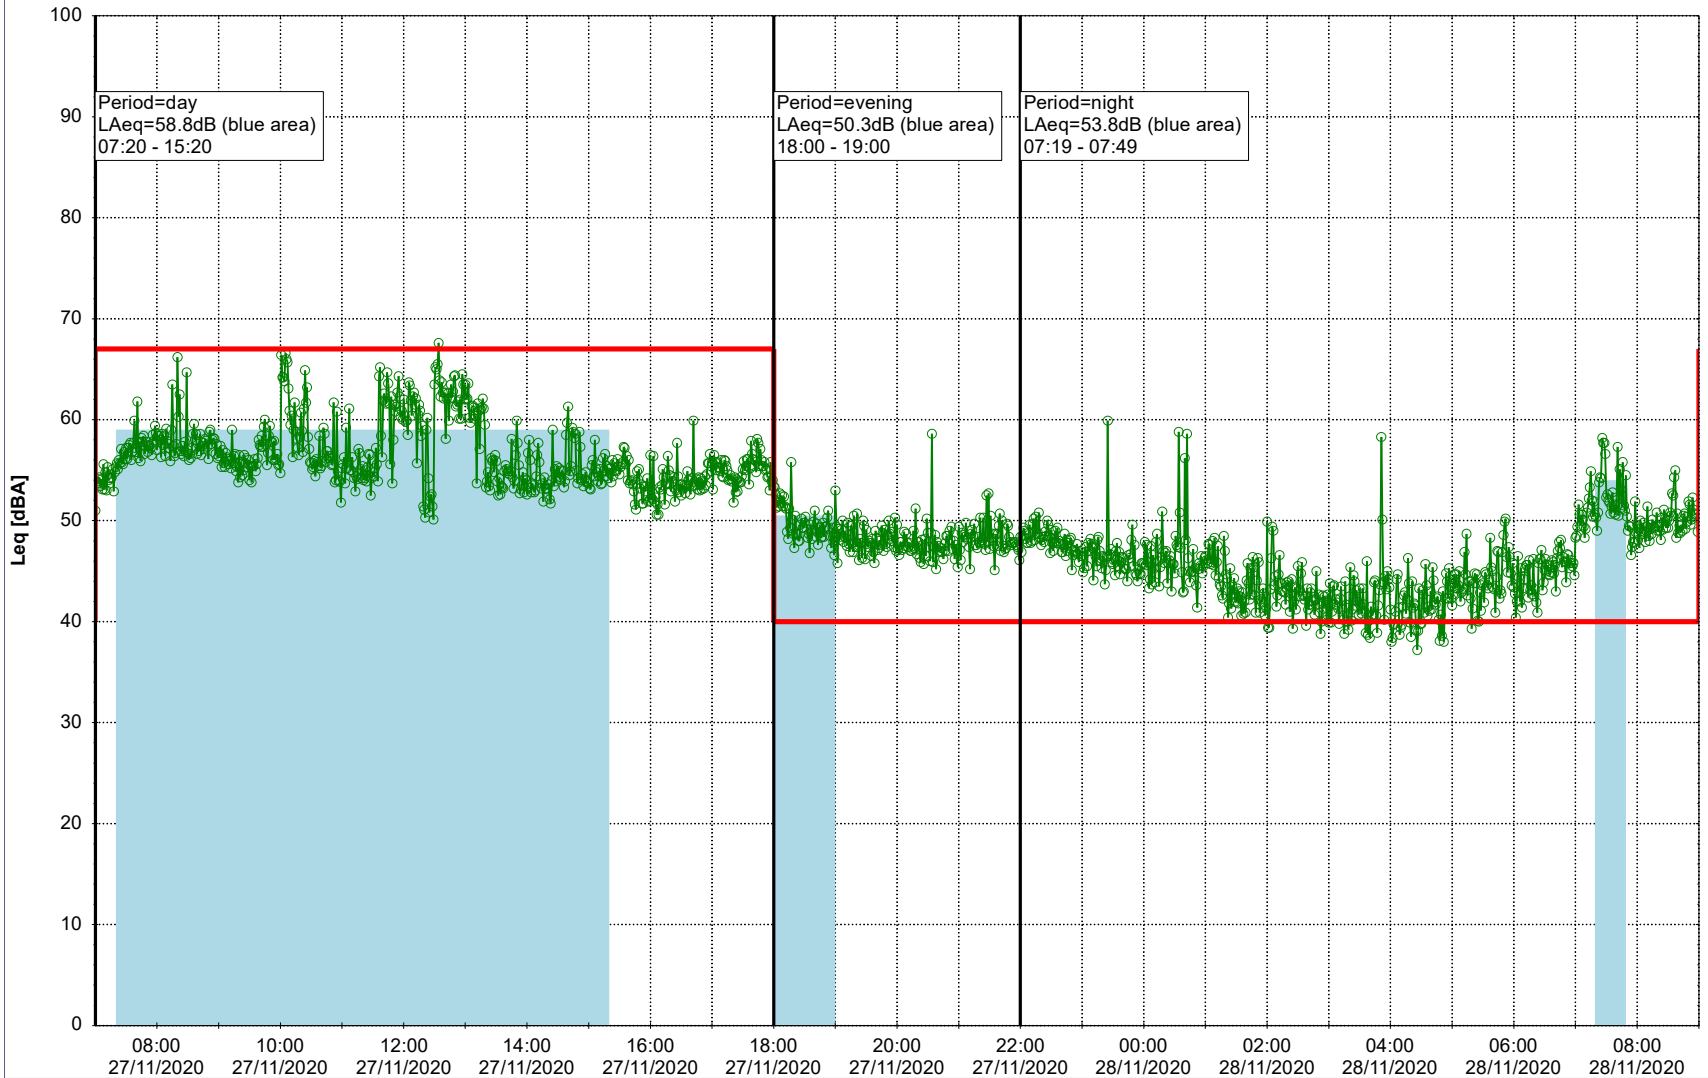

### Noise Time Related Diagram

26/11/2020  
27/11/2020

○○○○ SLU\_NS01

**Project:** Kronos Sydhavnen  
**Construction:** Sluseholmen  
**Location:** N-V

Plan View

0 5 10 15 20 [m]

Remarks

...

### Noise Time Related Diagram

27/11/2020  
28/11/2020

○○○○ SLU\_NS01

**Project:** Kronos Sydhavnen  
**Construction:** Sluseholmen  
**Location:** N-V

Plan View

Remarks

...

### Noise Time Related Diagram

28/11/2020  
29/11/2020

○○○○ SLU\_NS01

**Project:** Kronos Sydhavnen  
**Construction:** Sluseholmen  
**Location:** N-V

Plan View

0 5 10 15 20 [m]

Remarks

...