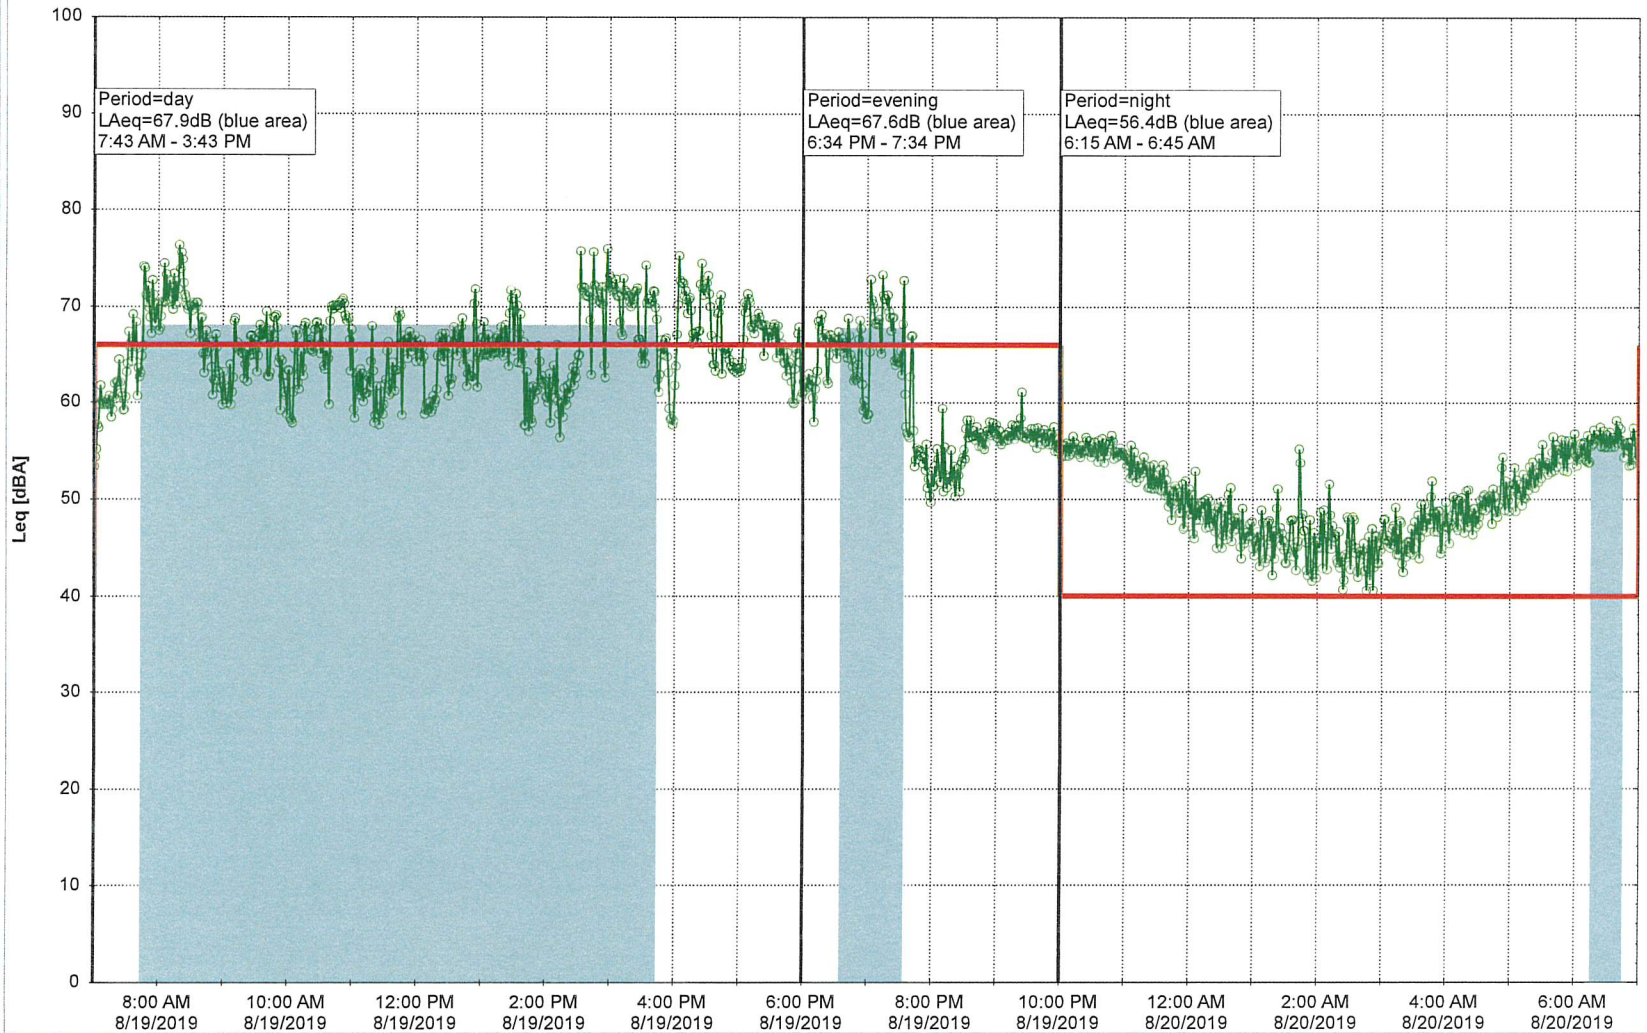

Project: Kronos Sydhavnen
Construction: Sluseholmen
Location: N-V

8/19/2019
8/20/2019

Plan View

Remarks

...

Noise Time Related Diagram

SLU_NS01

Project: Kronos Sydhavnen
Construction: Sluseholmen
Location: N-V

8/20/2019
8/21/2019

Noise Time Related Diagram

Remarks

SLU_NS01

Project: Kronos Sydhavnen
Construction: Sluseholmen
Location: N-V

8/21/2019
8/22/2019

Noise Time Related Diagram

Remarks