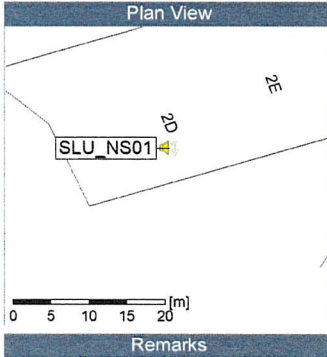

8/20/2019
8/21/2019

Noise Time Related Diagram

Remarks

SLU_NS01

Project: Kronos Sydhavnen
Construction: Sluseholmen
Location: N-V

8/21/2019
8/22/2019

Noise Time Related Diagram

Remarks