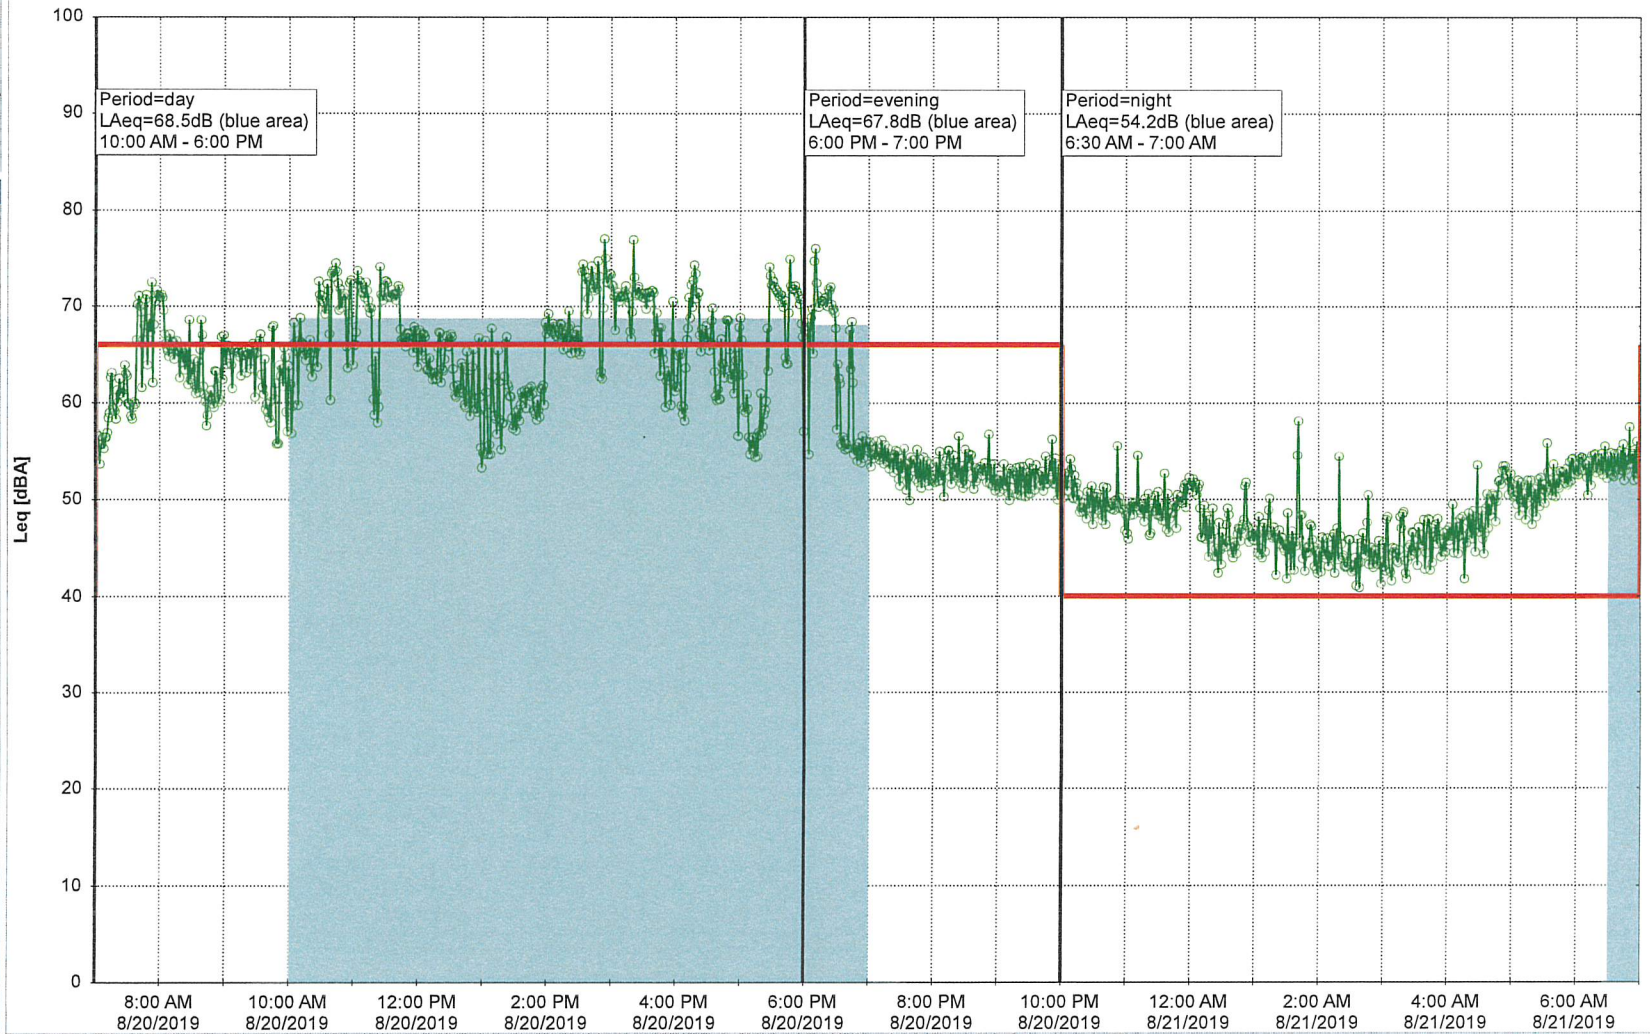

Project: Kronos Sydhavnen
Construction: Sluseholmen
Location: N-V

8/19/2019
8/20/2019

Plan View

Remarks

...

Noise Time Related Diagram

SLU_NS01

Project: Kronos Sydhavnen
Construction: Sluseholmen
Location: N-V

8/20/2019
8/21/2019

Noise Time Related Diagram

Remarks

SLU_NS01

Project: Kronos Sydhavnen
Construction: Sluseholmen
Location: N-V

8/21/2019
8/22/2019

Noise Time Related Diagram

Remarks