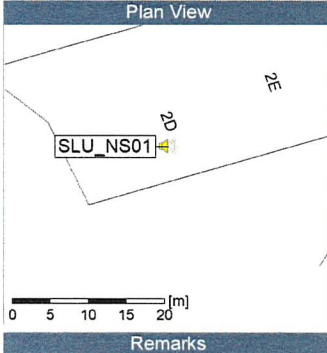

Project: Kronos Sydhavnen
Construction: Sluseholmen
Location: N-V

8/19/2019
8/20/2019

Plan View

Remarks

...

Noise Time Related Diagram

SLU_NS01

Project: Kronos Sydhavnen
Construction: Sluseholmen
Location: N-V

8/20/2019
8/21/2019

Noise Time Related Diagram

Remarks

SLU_NS01

Project: Kronos Sydhavnen
Construction: Sluseholmen
Location: N-V

8/21/2019
8/22/2019

Noise Time Related Diagram

Remarks