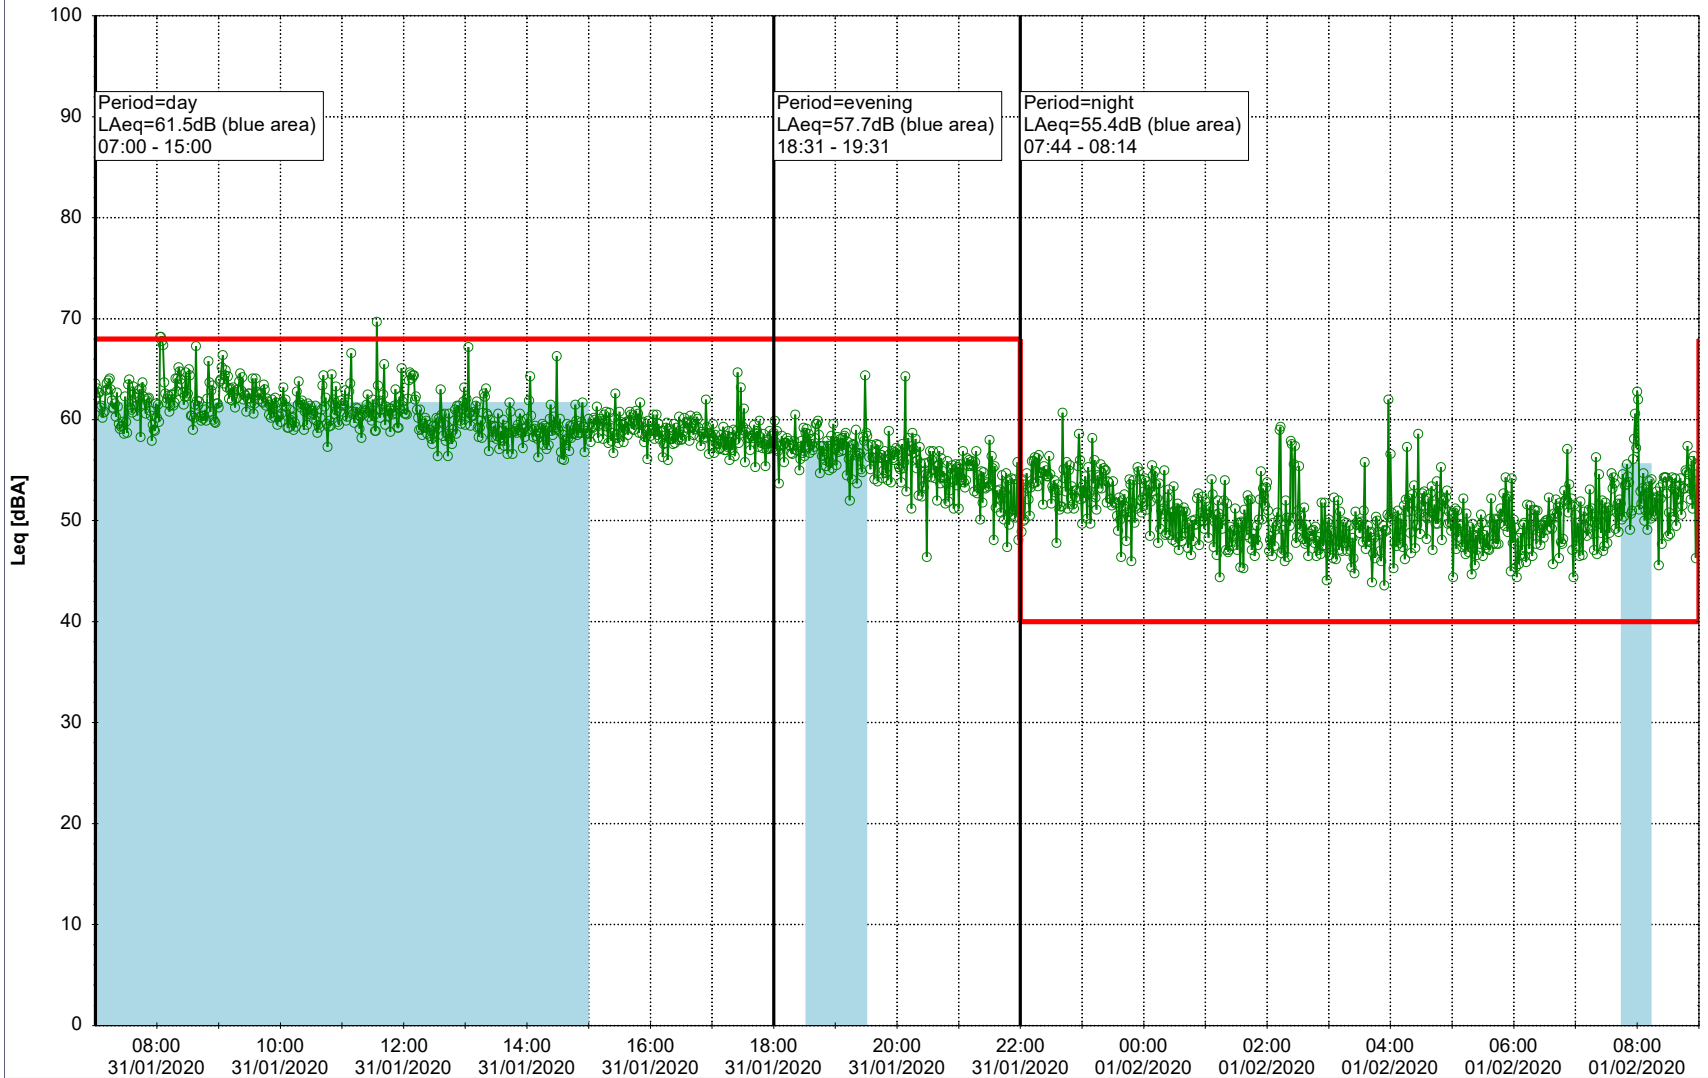

...

Noise Time Related Diagram

30/01/2020
31/01/2020

○ ○ ○ ○ HOL_NS01

Project: Kronos Sydhavnen
Construction: Havneholmen
Location: N-V

Plan View

Remarks

...

Noise Time Related Diagram

31/01/2020
01/02/2020

○ ○ ○ ○ HOL_NS01

Project: Kronos Sydhavnen
Construction: Havneholmen
Location: N-V

Plan View

Remarks

...

Noise Time Related Diagram

01/02/2020
02/02/2020

○ ○ ○ ○ HOL_NS01

Project: Kronos Sydhavnen
Construction: Havneholmen
Location: N-V

Plan View

Remarks

...

Noise Time Related Diagram

02/02/2020
03/02/2020