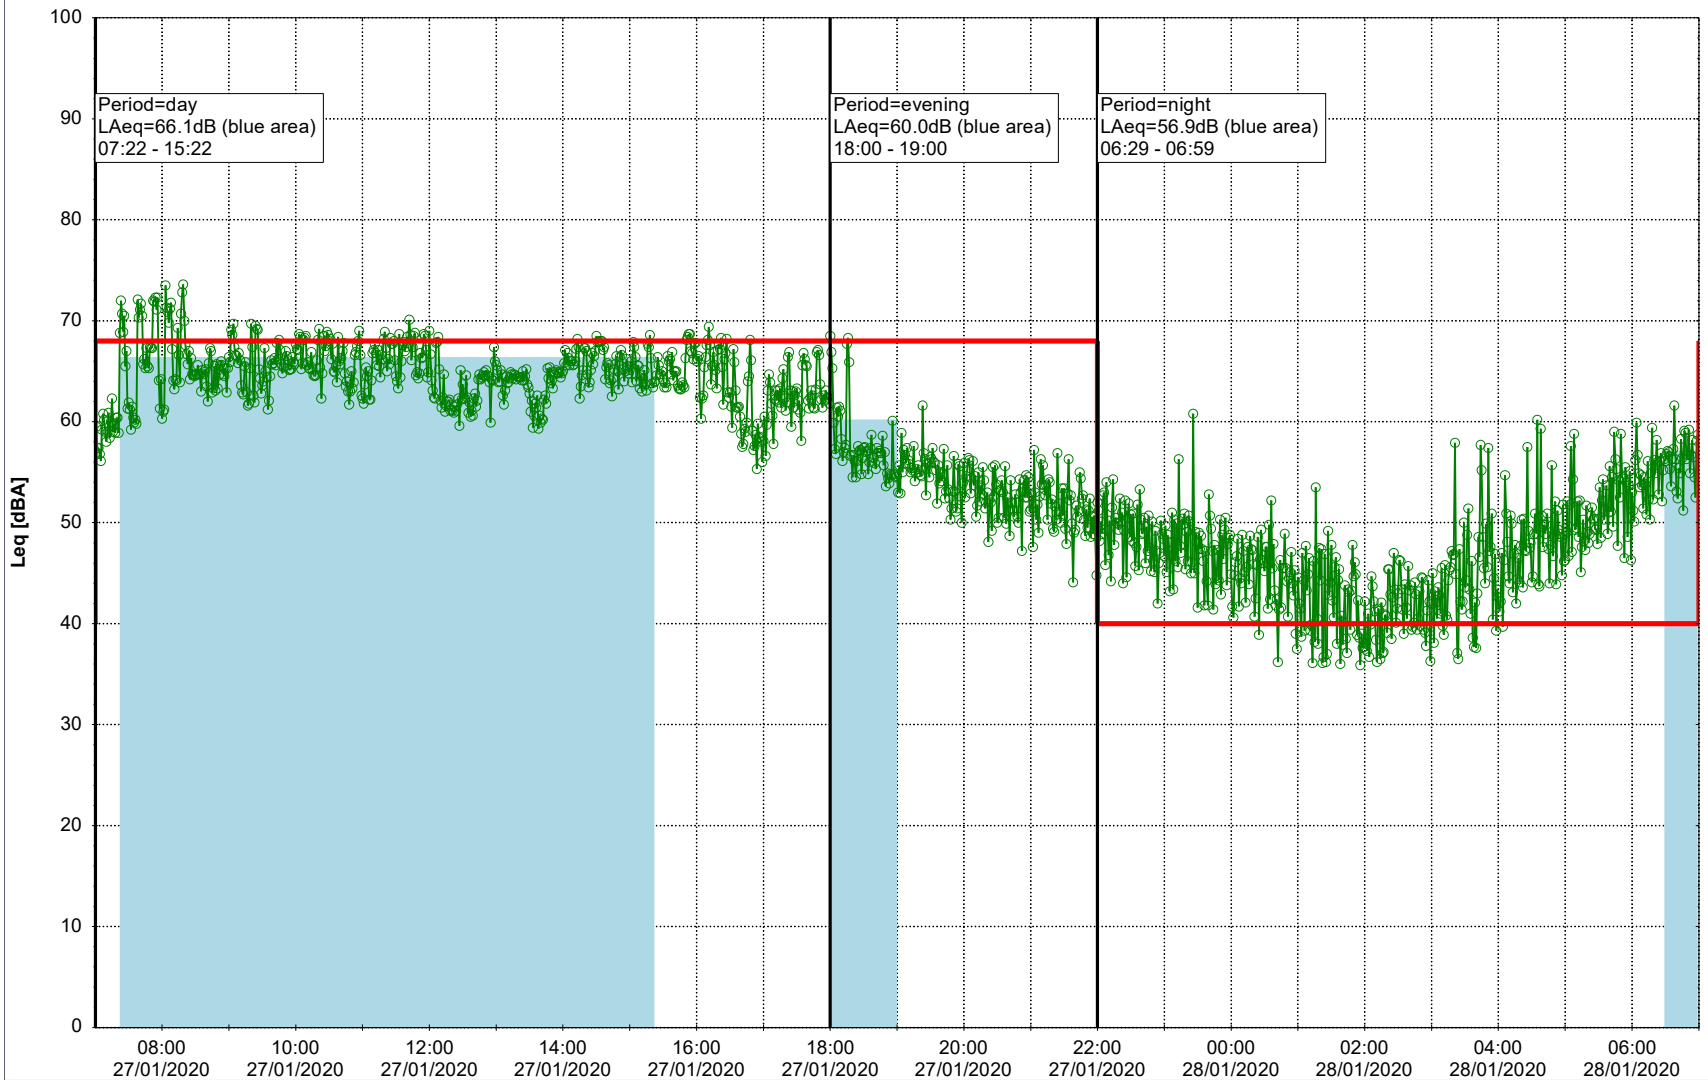

Noise Time Related Diagram

27/01/2020
28/01/2020

○ ○ ○ ○ HOL_NS01