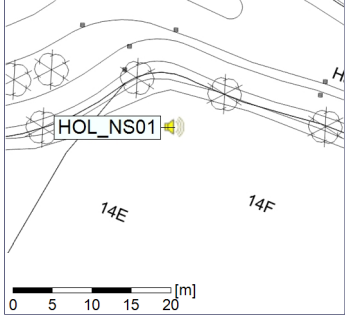

Project: Kronos Sydhavnen
Construction: Havneholmen
Location: N-V

Plan View

Remarks

...

Noise Time Related Diagram

27/01/2020
28/01/2020

○ ○ ○ ○ HOL_NS01

Project: Kronos Sydhavnen
Construction: Havneholmen
Location: N-V

Plan View

Remarks

...

Noise Time Related Diagram

28/01/2020
29/01/2020

○ ○ ○ ○ HOL_NS01

Project: Kronos Sydhavnen
Construction: Havneholmen
Location: N-V

Plan View

Noise Time Related Diagram

31/01/2020
01/02/2020

○ ○ ○ ○ HOL_NS01

Project: Kronos Sydhavnen
Construction: Havneholmen
Location: N-V

Plan View

Remarks

...

Noise Time Related Diagram

01/02/2020
02/02/2020

○ ○ ○ ○ HOL_NS01

Project: Kronos Sydhavnen
Construction: Havneholmen
Location: N-V

Plan View

Remarks

...

Noise Time Related Diagram

02/02/2020
03/02/2020