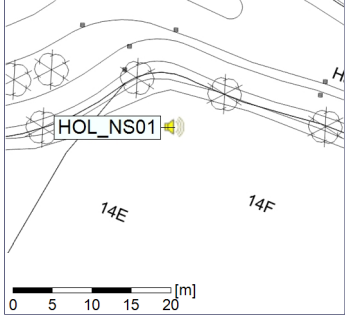

Remarks

...

Noise Time Related Diagram

29/01/2020
30/01/2020

○ ○ ○ ○ HOL_NS01

Project: Kronos Sydhavnen
Construction: Havneholmen
Location: N-V

Plan View

Remarks

...

Noise Time Related Diagram

30/01/2020
31/01/2020

○ ○ ○ ○ HOL_NS01

Project: Kronos Sydhavnen
Construction: Havneholmen
Location: N-V

Plan View

Remarks

...