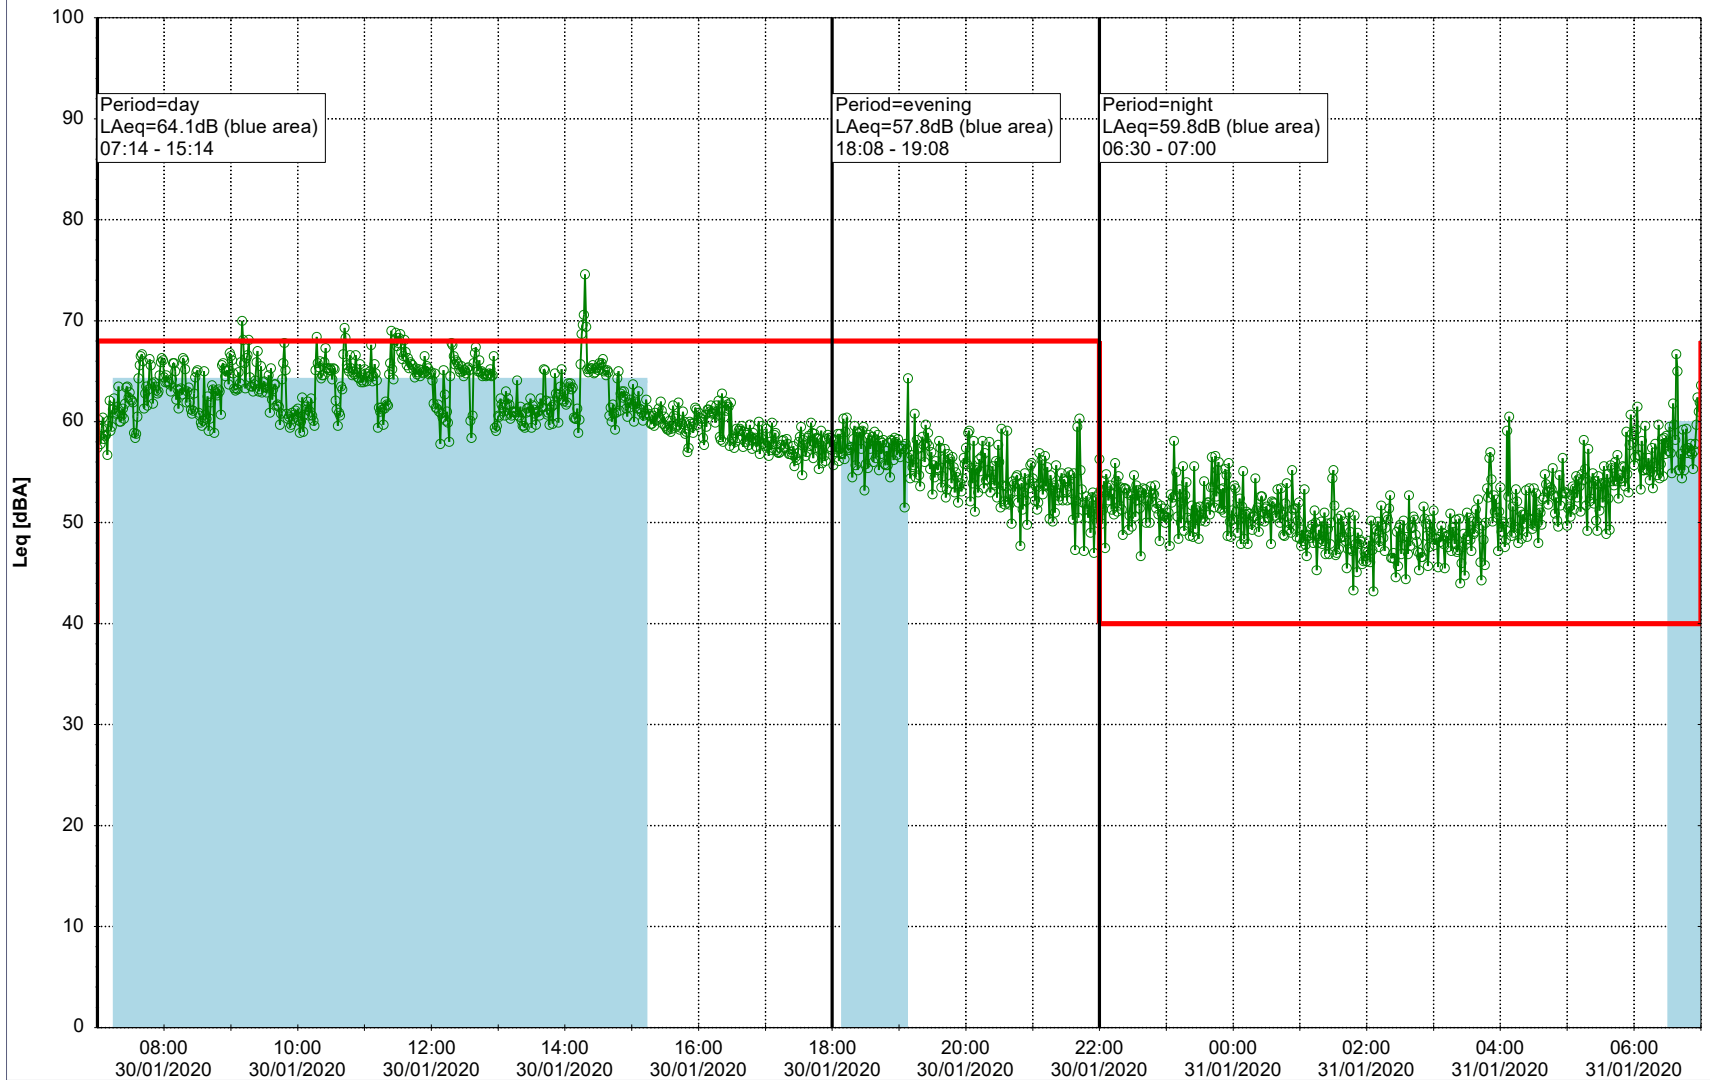

Remarks

...

Noise Time Related Diagram

29/01/2020
30/01/2020

○ ○ ○ ○ HOL_NS01

Project: Kronos Sydhavnen
Construction: Havneholmen
Location: N-V

Plan View

Remarks

...

Noise Time Related Diagram

30/01/2020
31/01/2020

○ ○ ○ ○ HOL_NS01

Project: Kronos Sydhavnen
Construction: Havneholmen
Location: N-V

Plan View

Remarks

...

Noise Time Related Diagram

31/01/2020
01/02/2020

○ ○ ○ ○ HOL_NS01

Project: Kronos Sydhavnen
Construction: Havneholmen
Location: N-V

Plan View

Remarks

...

Noise Time Related Diagram