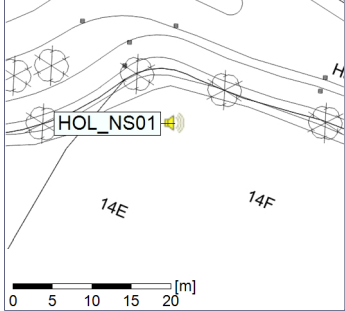

Noise Time Related Diagram

31/01/2020
01/02/2020

○ ○ ○ ○ HOL_NS01

Project: Kronos Sydhavnen
Construction: Havneholmen
Location: N-V

Plan View

Remarks

...

Noise Time Related Diagram

01/02/2020
02/02/2020

○ ○ ○ ○ HOL_NS01

Project: Kronos Sydhavnen
Construction: Havneholmen
Location: N-V

Plan View

Remarks

...

Noise Time Related Diagram

02/02/2020
03/02/2020