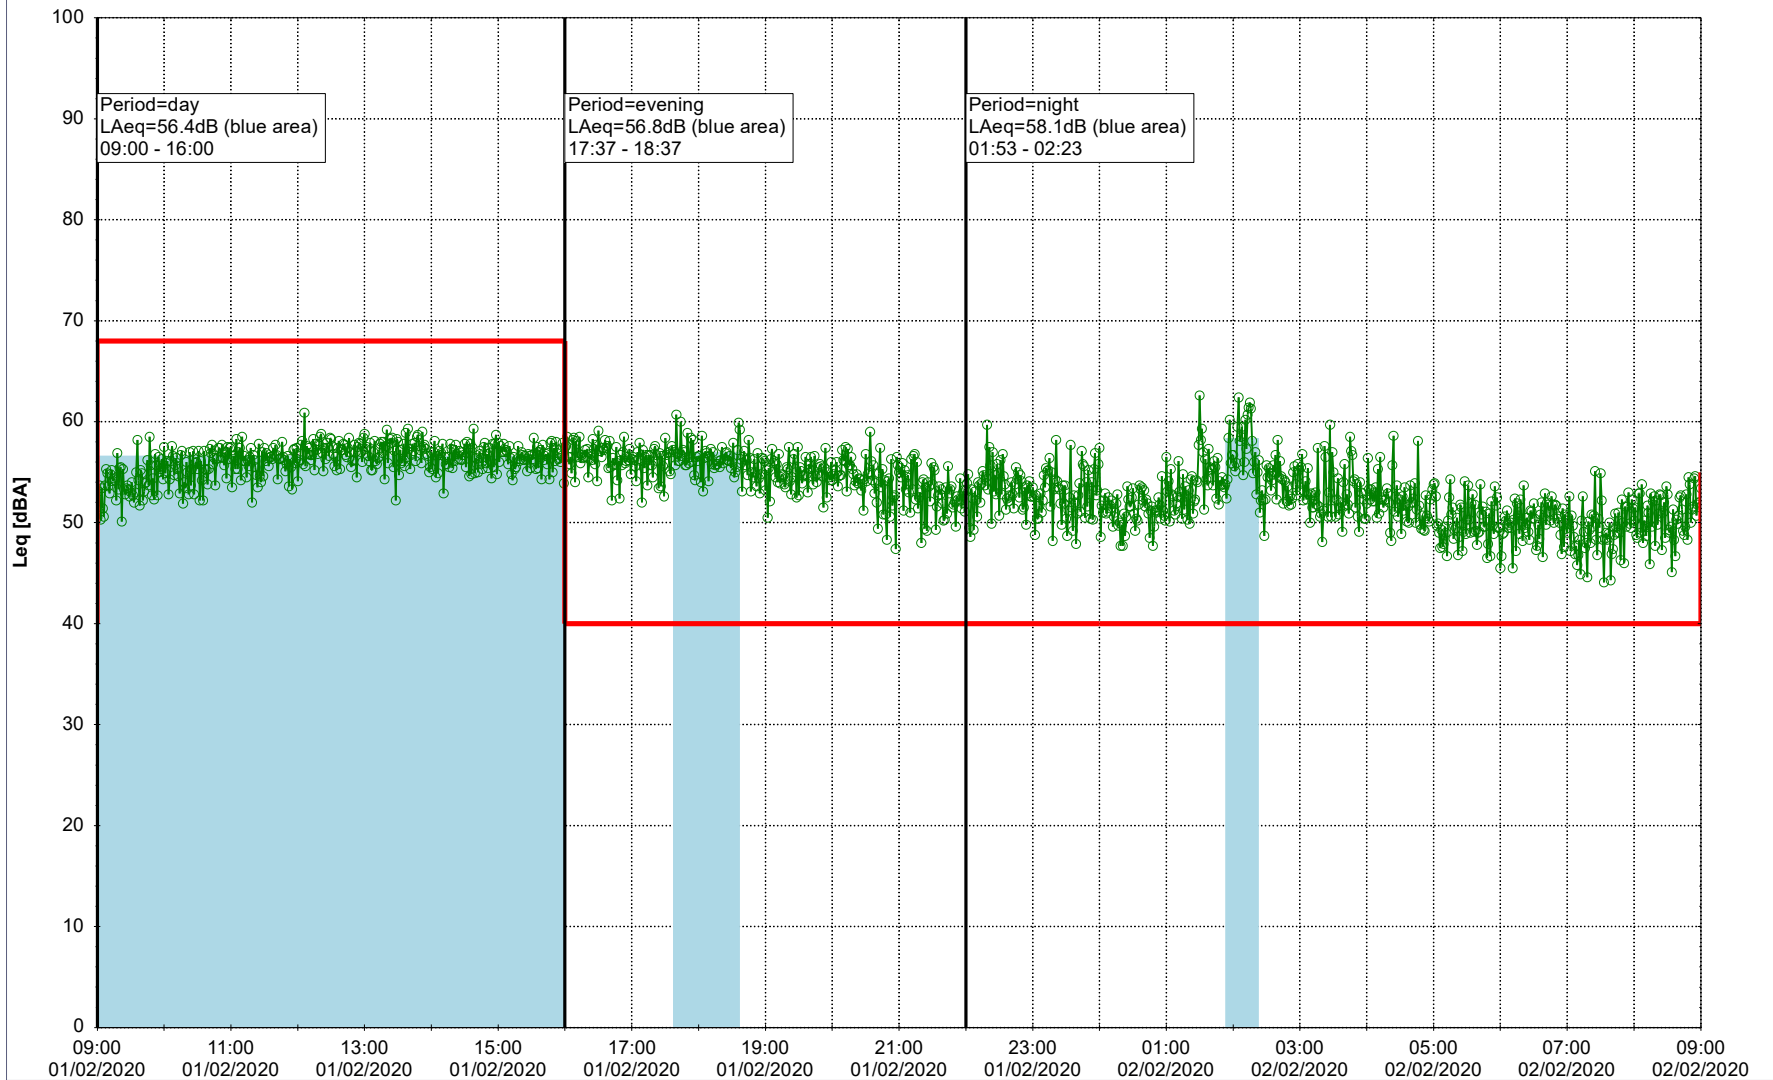

Noise Time Related Diagram

31/01/2020
01/02/2020

○ ○ ○ ○ HOL_NS01

Project: Kronos Sydhavnen
Construction: Havneholmen
Location: N-V

Plan View

Remarks

...

Noise Time Related Diagram

01/02/2020
02/02/2020

○ ○ ○ ○ HOL_NS01

Project: Kronos Sydhavnen
Construction: Havneholmen
Location: N-V

Plan View

Remarks

...

Noise Time Related Diagram

02/02/2020
03/02/2020