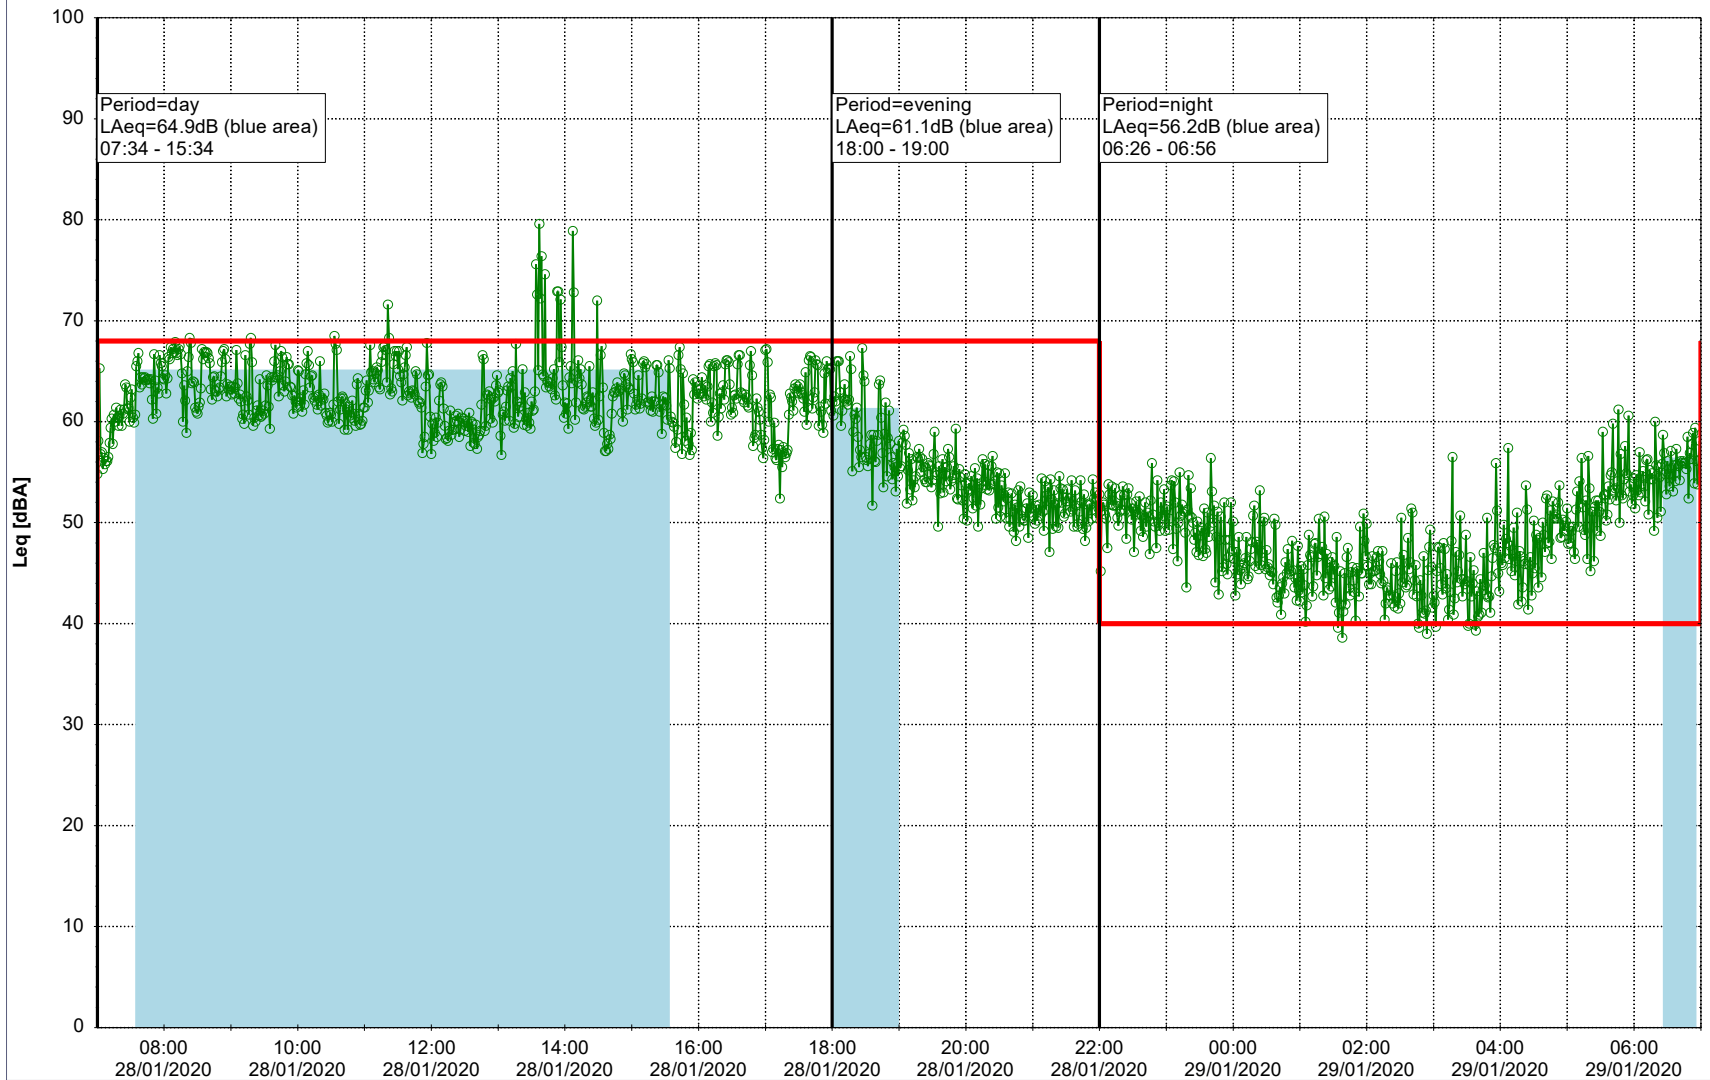

Plan View

Remarks

...

Noise Time Related Diagram

28/01/2020
29/01/2020

○ ○ ○ ○ HOL_NS01

Project: Kronos Sydhavnen
Construction: Havneholmen
Location: N-V

Plan View

Remarks

...

Noise Time Related Diagram

29/01/2020
30/01/2020

○ ○ ○ ○ HOL_NS01

Project: Kronos Sydhavnen
Construction: Havneholmen
Location: N-V

Plan View

Remarks

...

Noise Time Related Diagram

30/01/2020
31/01/2020

○ ○ ○ ○ HOL_NS01

Project: Kronos Sydhavnen
Construction: Havneholmen
Location: N-V

Plan View

Remarks

...

Noise Time Related Diagram

31/01/2020
01/02/2020

○ ○ ○ ○ HOL_NS01

Project: Kronos Sydhavnen
Construction: Havneholmen
Location: N-V

Plan View

Remarks

...

Noise Time Related Diagram