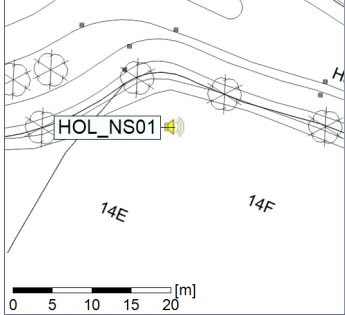

...

Noise Time Related Diagram

30/01/2020
31/01/2020

○ ○ ○ ○ HOL_NS01

Project: Kronos Sydhavnen
Construction: Havneholmen
Location: N-V

Plan View

Remarks

...

Noise Time Related Diagram

31/01/2020
01/02/2020

○ ○ ○ ○ HOL_NS01

Project: Kronos Sydhavnen
Construction: Havneholmen
Location: N-V

Plan View

Remarks

...

Noise Time Related Diagram