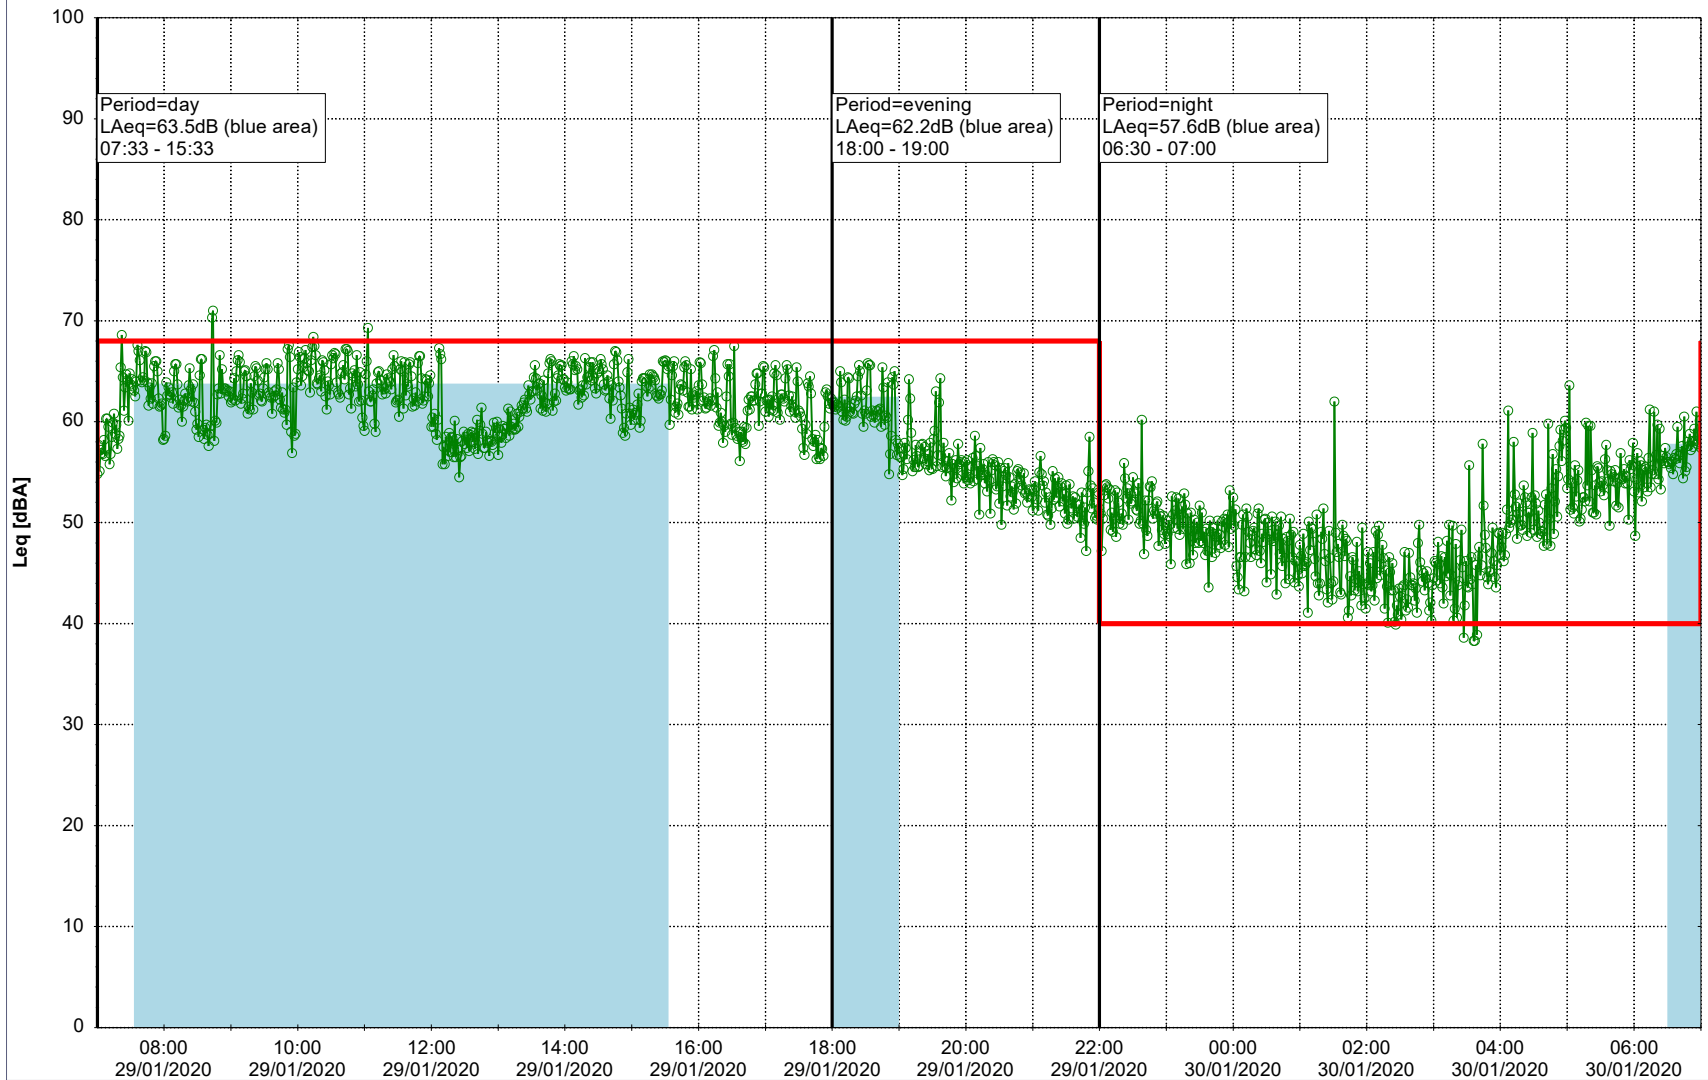

Plan View

Remarks

...

Noise Time Related Diagram

28/01/2020
29/01/2020

○ ○ ○ ○ HOL_NS01

Project: Kronos Sydhavnen
Construction: Havneholmen
Location: N-V

Plan View

Remarks

...

Noise Time Related Diagram

29/01/2020
30/01/2020

○ ○ ○ ○ HOL_NS01

Project: Kronos Sydhavnen
Construction: Havneholmen
Location: N-V

Plan View

Remarks

...

Noise Time Related Diagram

30/01/2020
31/01/2020

○ ○ ○ ○ HOL_NS01

Project: Kronos Sydhavnen
Construction: Havneholmen
Location: N-V

Plan View

Remarks

...

Noise Time Related Diagram

31/01/2020
01/02/2020

○ ○ ○ ○ HOL_NS01

Project: Kronos Sydhavnen
Construction: Havneholmen
Location: N-V

Plan View

Remarks

...

Noise Time Related Diagram