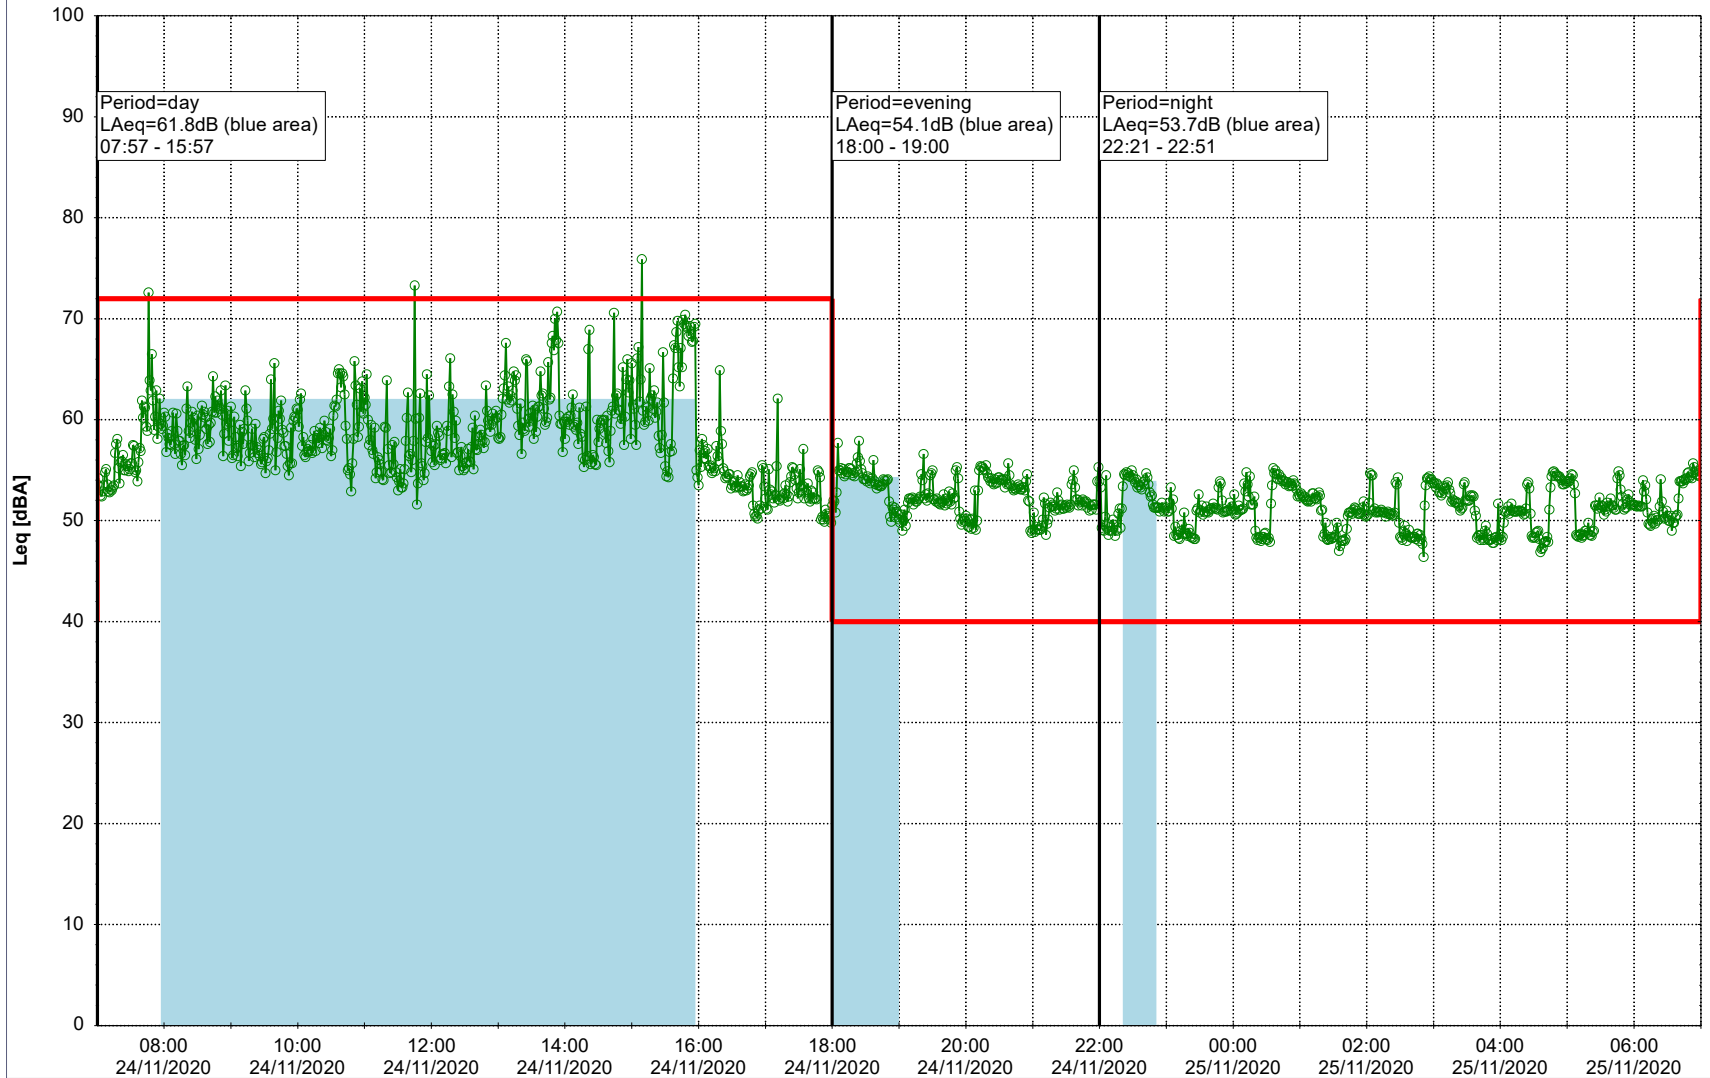

24/11/2020
25/11/2020

Plan View

Remarks

...

Noise Time Related Diagram

○○○○ MOP_NS01

Project: Kronos Sydhavnen
Construction: Mozarts Plads
Location: N-V

25/11/2020
26/11/2020

Plan View

Remarks

...

Noise Time Related Diagram

○○○ MOP_NS01

Project: Kronos Sydhavnen
Construction: Mozarts Plads
Location: N-V

26/11/2020
27/11/2020

Plan View

Remarks

...

Noise Time Related Diagram

○○○○ MOP_NS01

Project: Kronos Sydhavnen
Construction: Mozarts Plads
Location: N-V

27/11/2020
28/11/2020

Plan View

Remarks