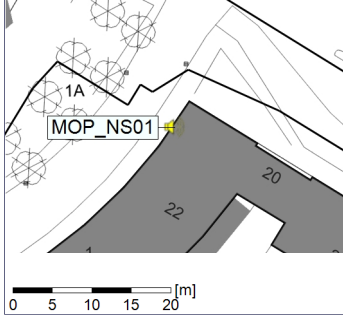

Remarks

...

Noise Time Related Diagram

○○○○ MOP_NS01

Project: Kronos Sydhavnen
Construction: Mozarts Plads
Location: N-V

27/11/2020
28/11/2020

Plan View

Remarks