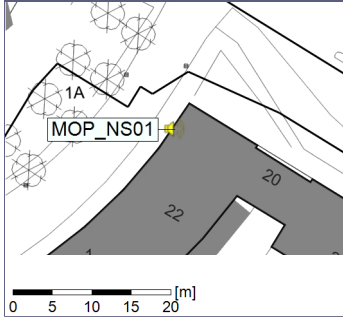

...

Noise Time Related Diagram

○○○○ MOP_NS01

Project: Kronos Sydhavnen
Construction: Mozarts Plads
Location: N-V

28/11/2020
29/11/2020

Plan View

Remarks

...