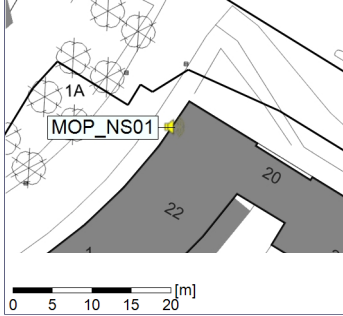

Project: Kronos Sydhavnen
Construction: Mozarts Plads
Location: N-V

23/11/2020
24/11/2020

Plan View

Remarks

...

Noise Time Related Diagram

○○○ MOP_NS01

Project: Kronos Sydhavnen
Construction: Mozarts Plads
Location: N-V