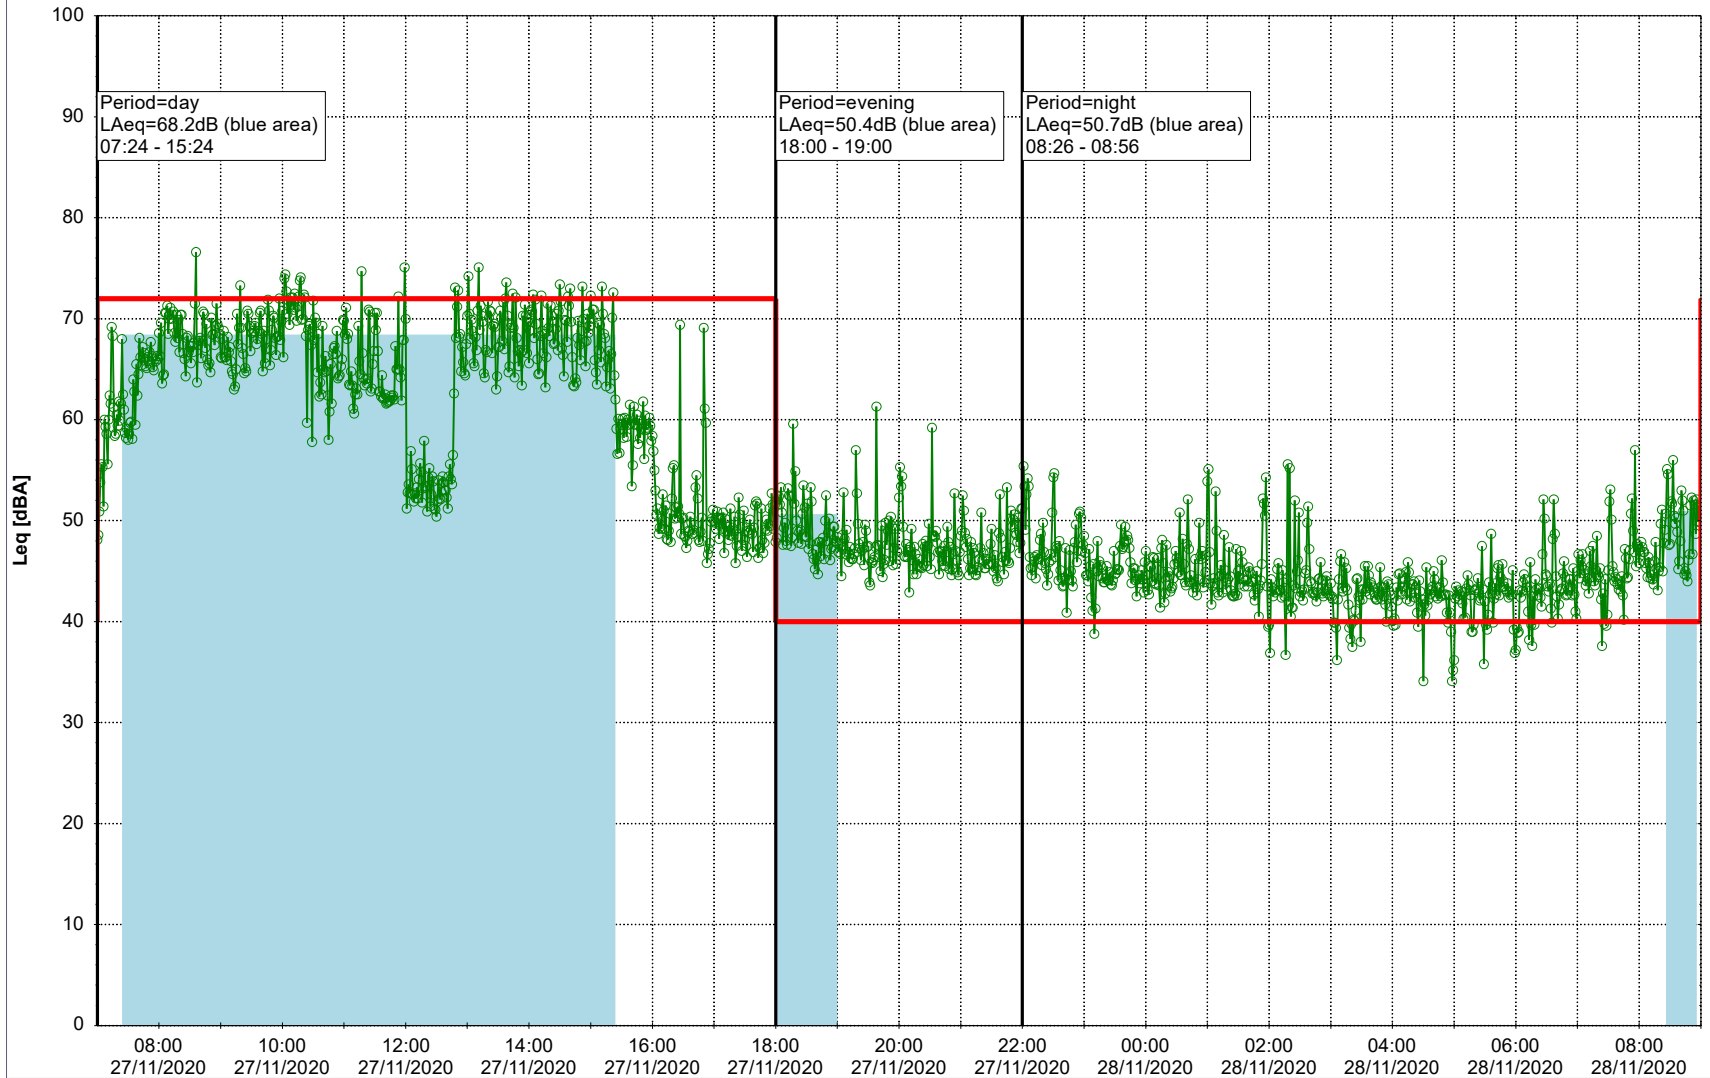

Remarks

...

Noise Time Related Diagram

○○○○ MOP_NS01

Project: Kronos Sydhavnen
Construction: Mozarts Plads
Location: N-V

27/11/2020
28/11/2020

Plan View

Remarks

...

Noise Time Related Diagram

○○○○ MOP_NS01

Project: Kronos Sydhavnen
Construction: Mozarts Plads
Location: N-V

28/11/2020
29/11/2020

Plan View

Remarks

...

Noise Time Related Diagram

○○○○ MOP_NS01

Project: Kronos Sydhavnen
Construction: Mozarts Plads
Location: N-V

29/11/2020
30/11/2020

Plan View

Remarks

...

Noise Time Related Diagram