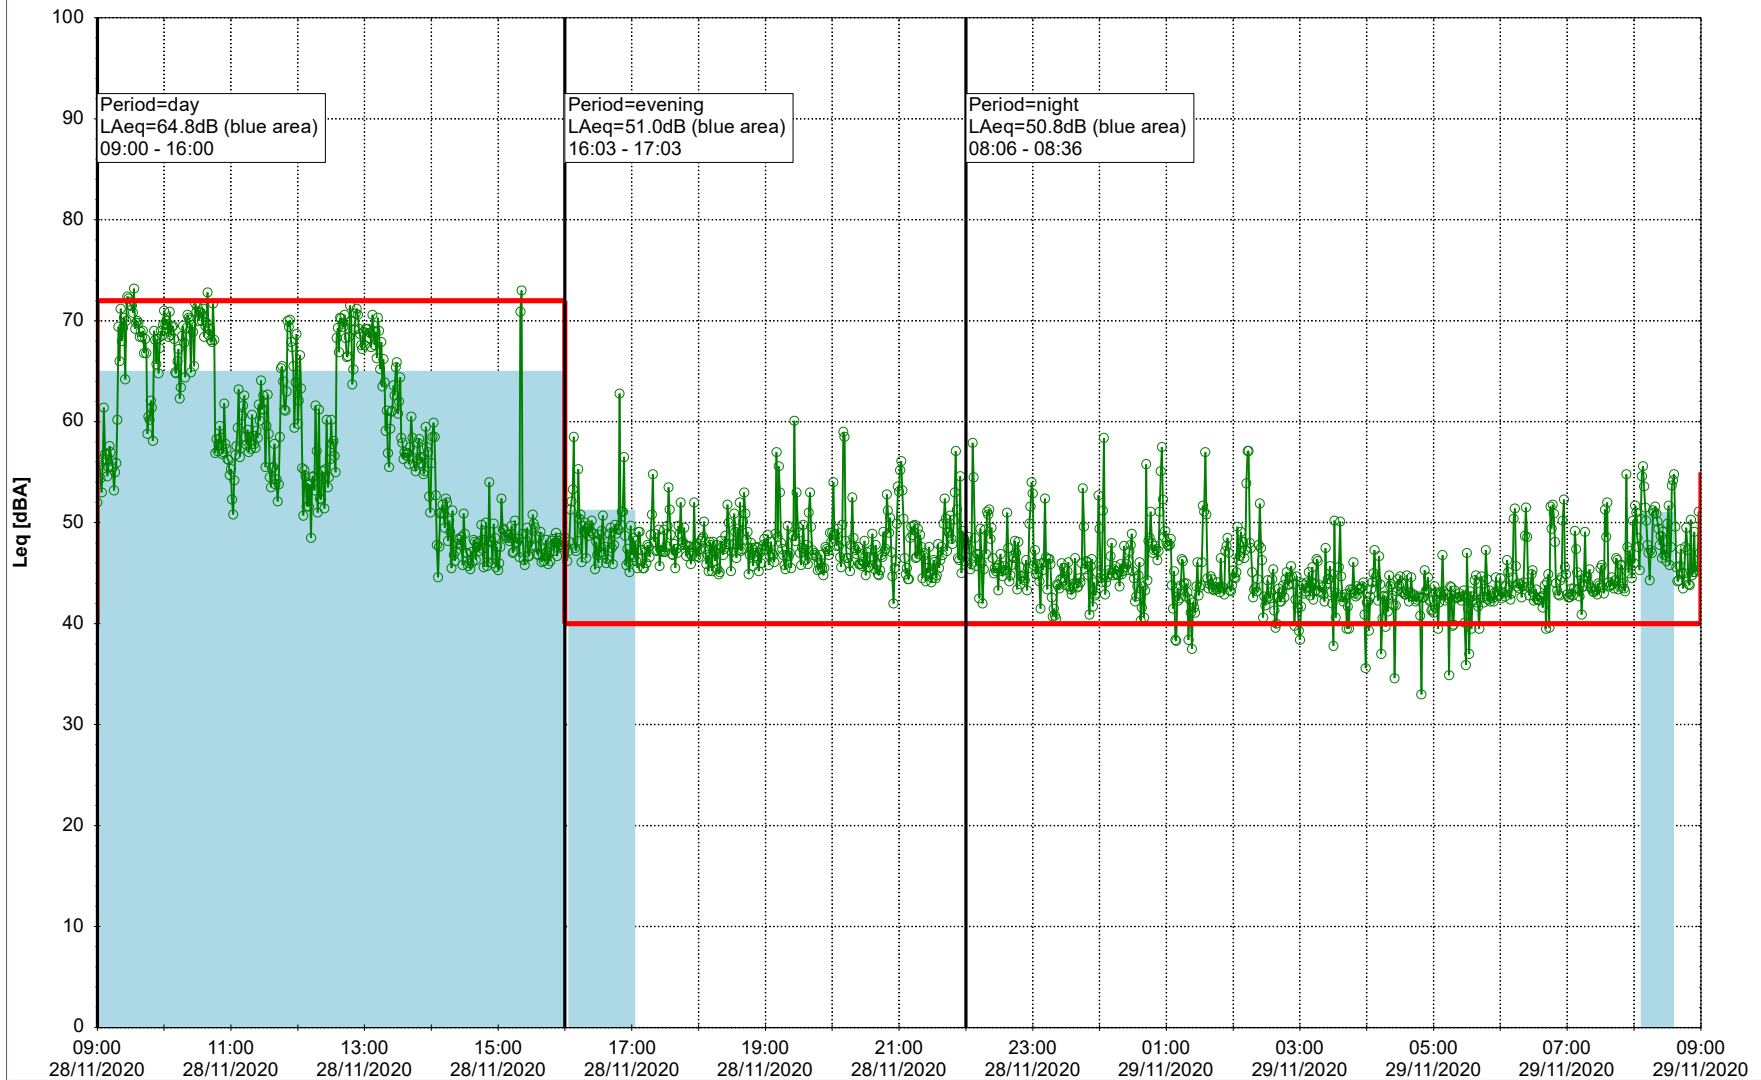

...

Noise Time Related Diagram

○○○○ MOP_NS01

Project: Kronos Sydhavnen
Construction: Mozarts Plads
Location: N-V

28/11/2020
29/11/2020

Plan View

Remarks

...

Noise Time Related Diagram

○○○○ MOP_NS01

Project: Kronos Sydhavnen
Construction: Mozarts Plads
Location: N-V

29/11/2020
30/11/2020

Plan View

Remarks

...

Noise Time Related Diagram