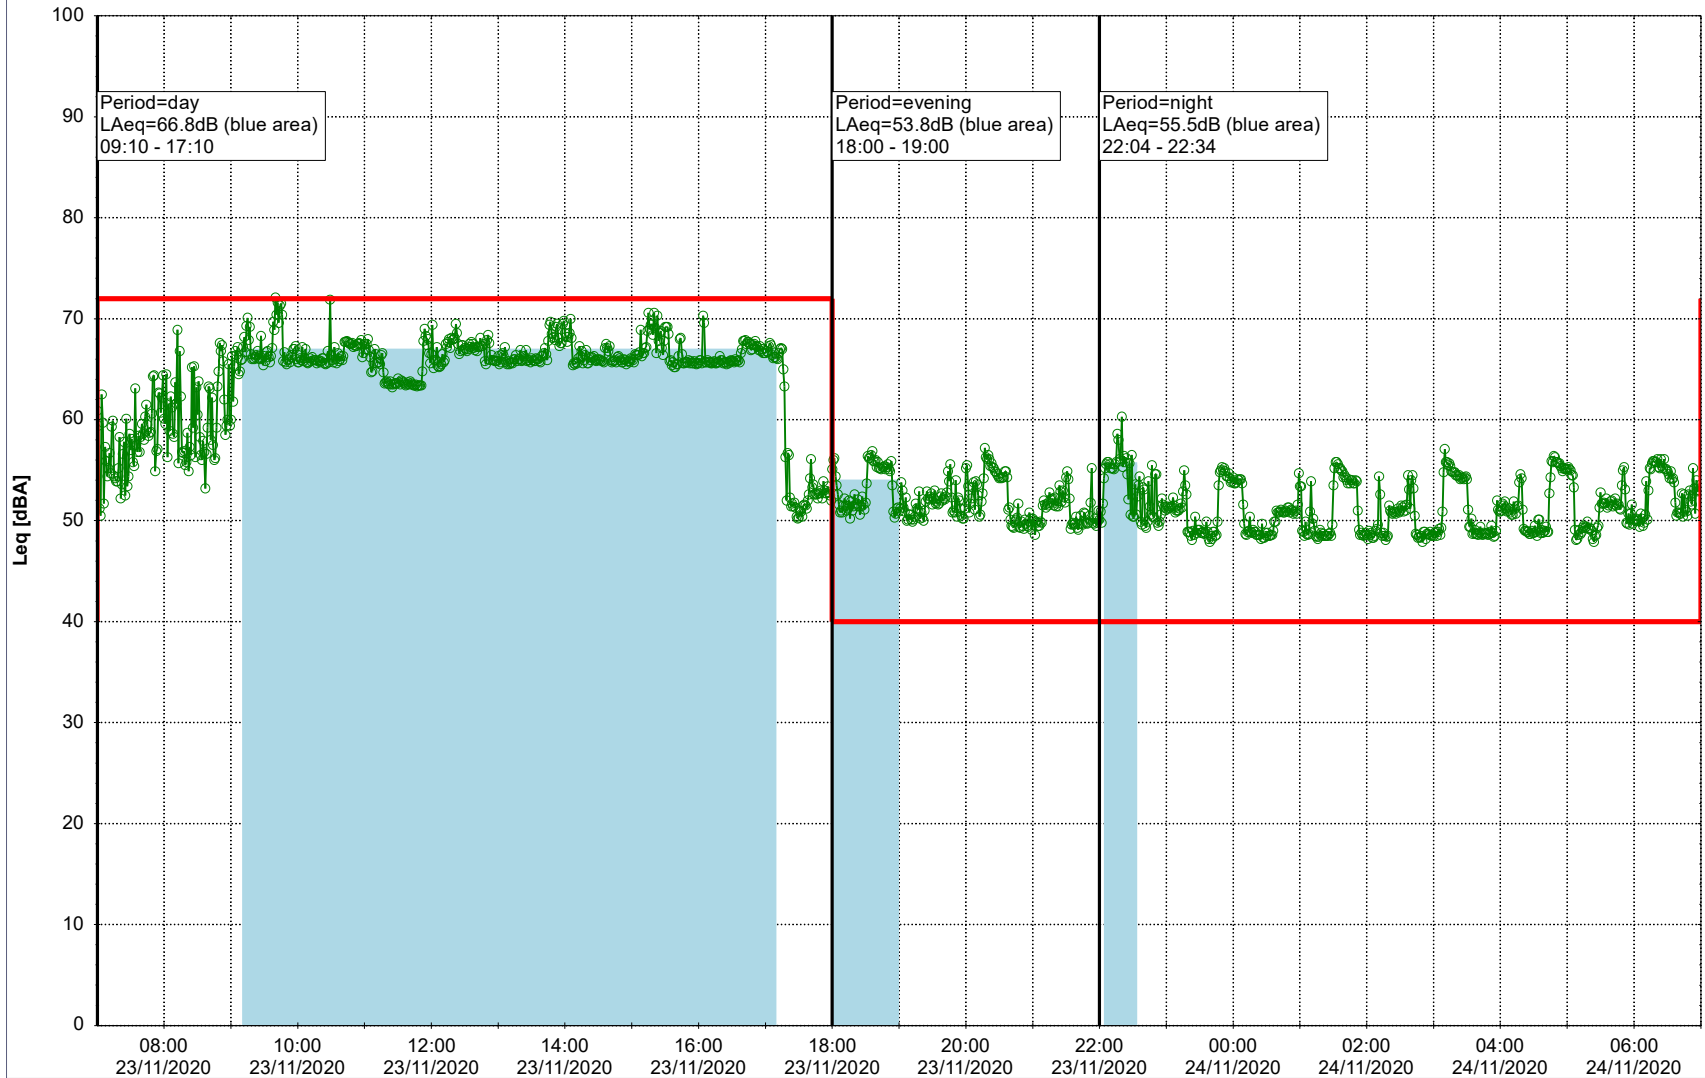

Project: Kronos Sydhavnen
Construction: Mozarts Plads
Location: N-V

23/11/2020
24/11/2020

Plan View

Remarks

...

Noise Time Related Diagram

○○○ MOP_NS01

Project: Kronos Sydhavnen
Construction: Mozarts Plads
Location: N-V

24/11/2020
25/11/2020

Plan View

Remarks

...

Noise Time Related Diagram

○○○○ MOP_NS01

Project: Kronos Sydhavnen
Construction: Mozarts Plads
Location: N-V

25/11/2020
26/11/2020

Plan View

Remarks

...

Noise Time Related Diagram

○○○ MOP_NS01

Project: Kronos Sydhavnen
Construction: Mozarts Plads
Location: N-V

26/11/2020
27/11/2020

Plan View

Remarks

...

Noise Time Related Diagram

○○○○ MOP_NS01

Project: Kronos Sydhavnen
Construction: Mozarts Plads
Location: N-V

27/11/2020
28/11/2020

Plan View

Remarks