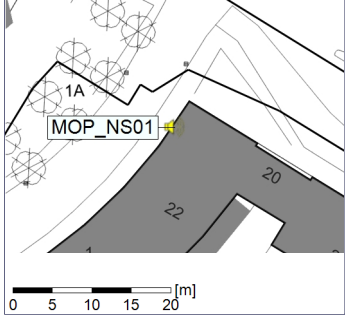

Project: Kronos Sydhavnen
Construction: Mozarts Plads
Location: N-V

25/11/2020
26/11/2020

Plan View