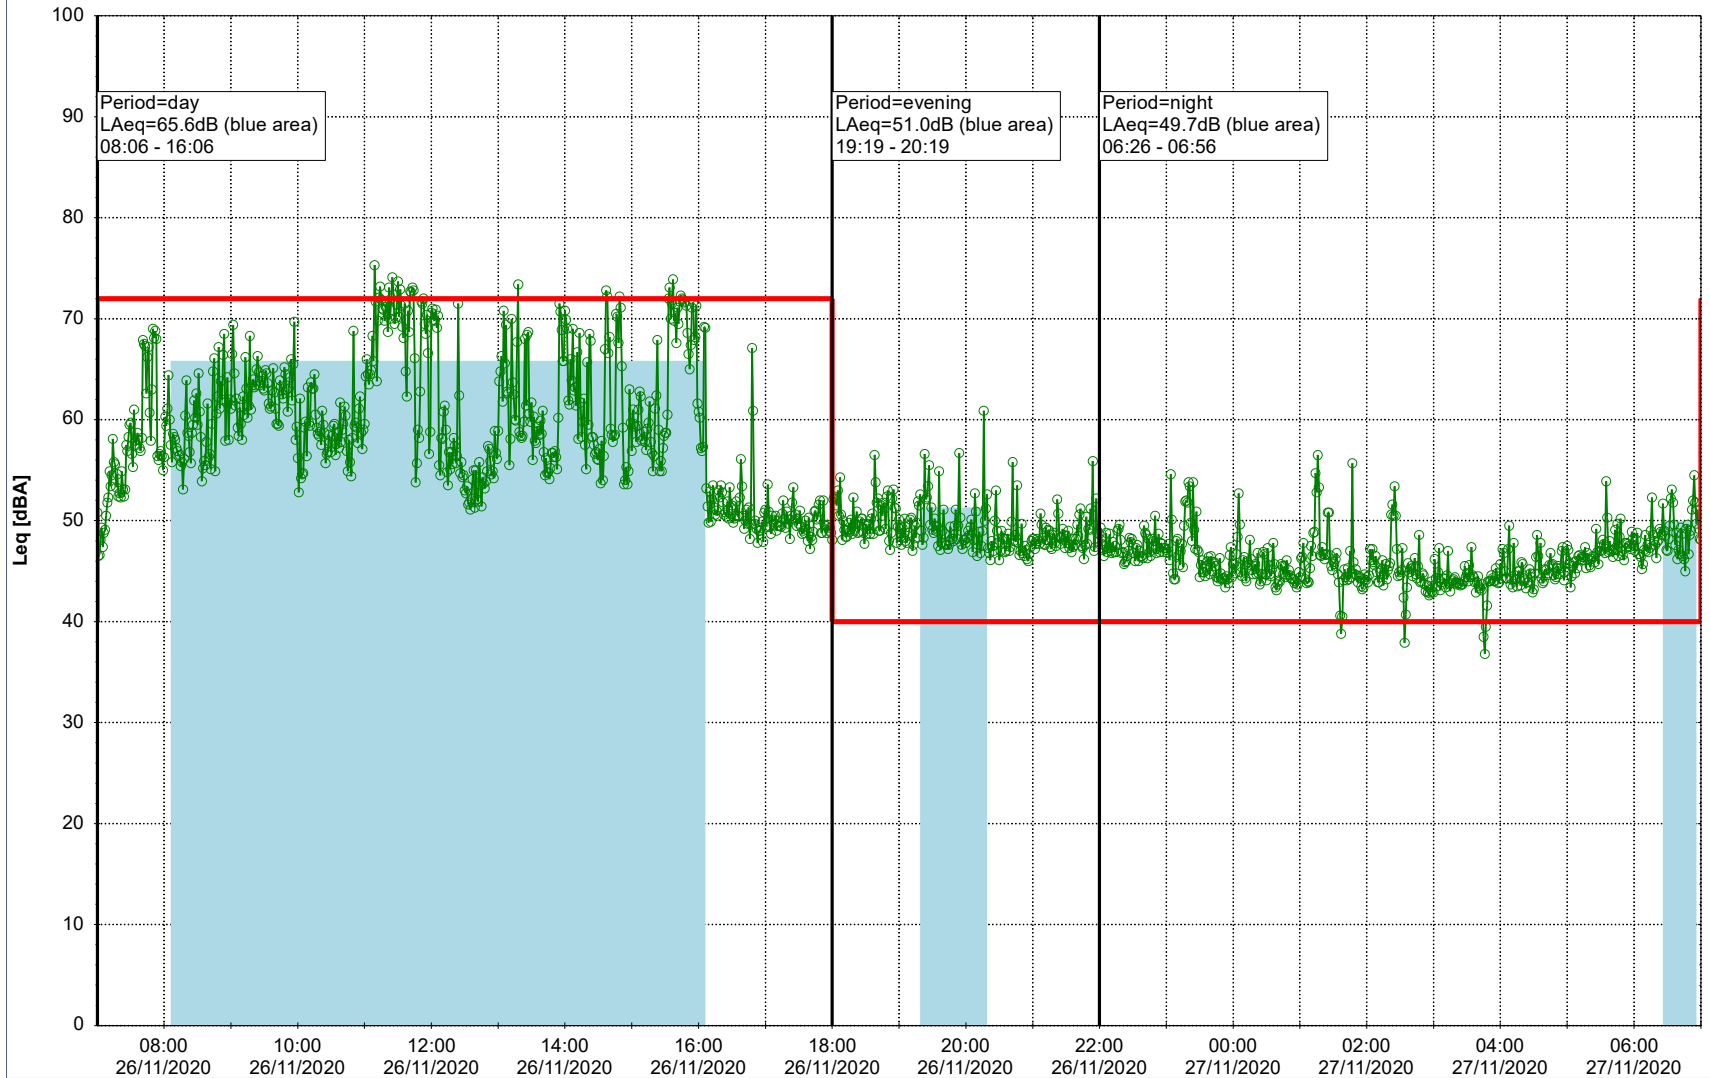

Plan View

Remarks

...

Noise Time Related Diagram

○○○ MOP_NS01

Project: Kronos Sydhavnen
Construction: Mozarts Plads
Location: N-V

26/11/2020
27/11/2020

Plan View

Remarks

...

Noise Time Related Diagram

○○○○ MOP_NS01

Project: Kronos Sydhavnen
Construction: Mozarts Plads
Location: N-V

27/11/2020
28/11/2020

Plan View

Remarks