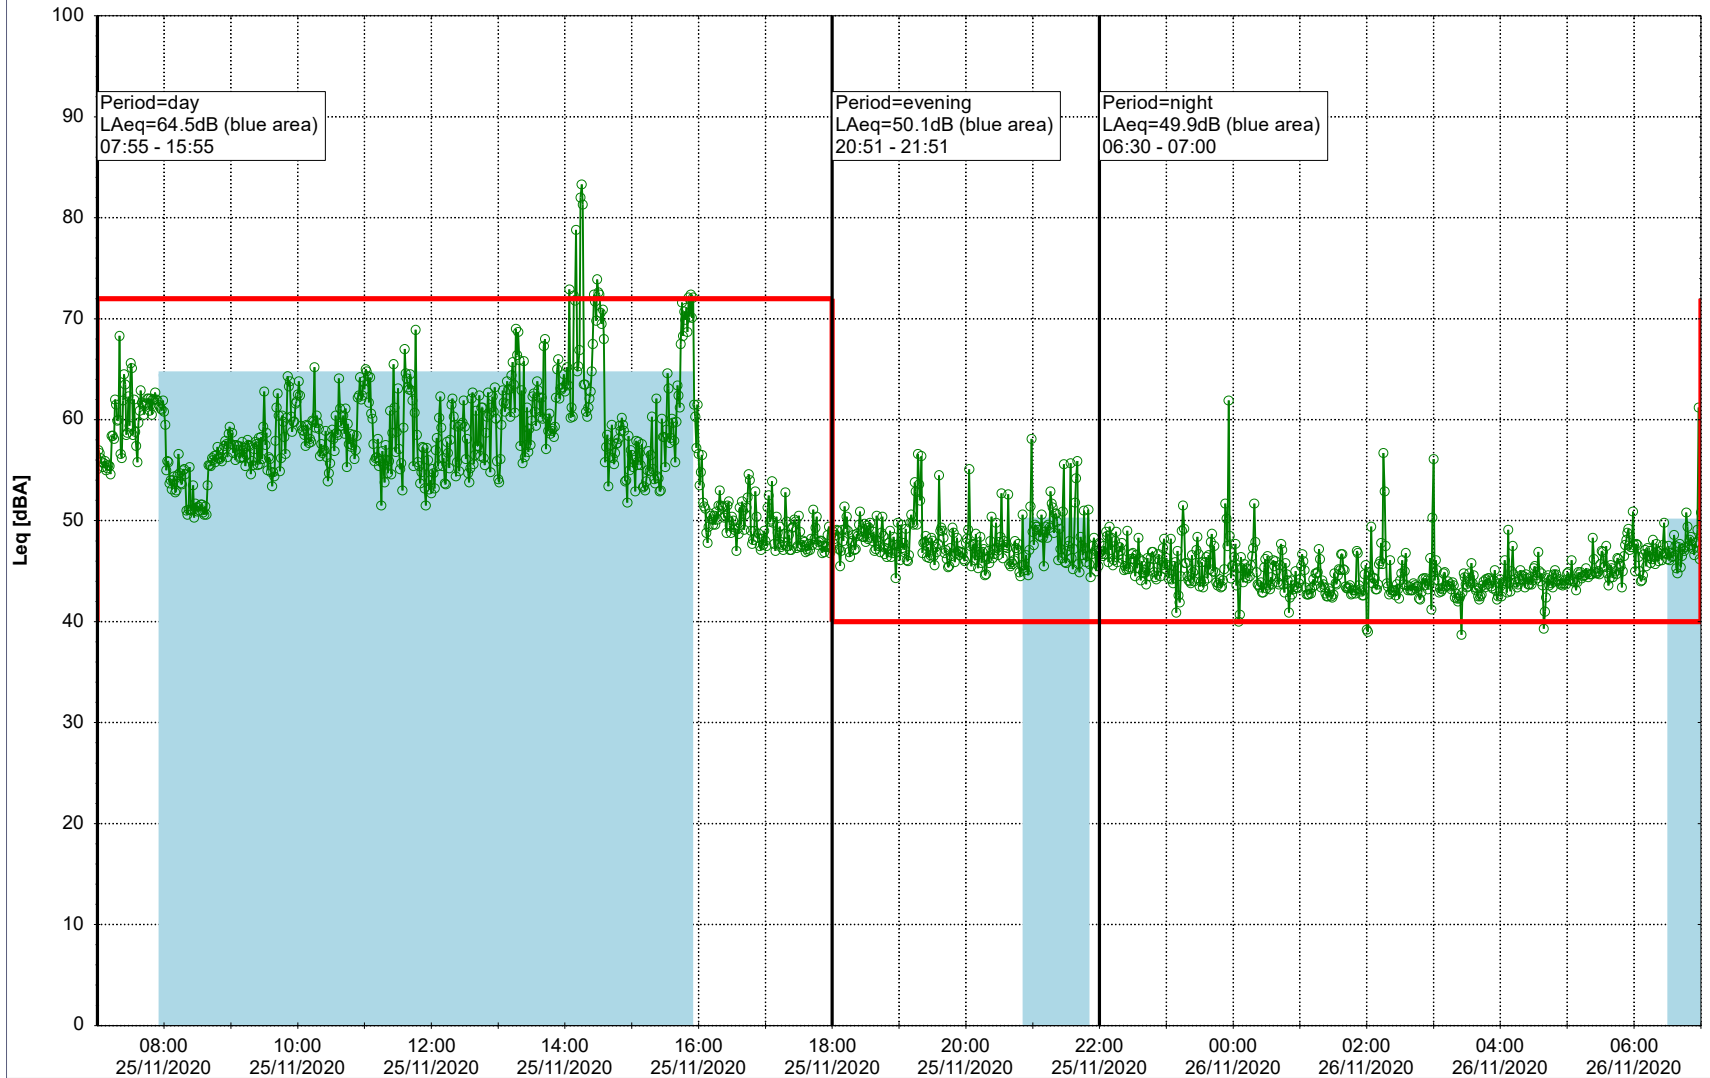

Plan View

Remarks

...

Noise Time Related Diagram

○○○ MOP_NS01

Project: Kronos Sydhavnen
Construction: Mozarts Plads
Location: N-V

26/11/2020
27/11/2020

Plan View

Remarks

...

Noise Time Related Diagram

○○○○ MOP_NS01

Project: Kronos Sydhavnen
Construction: Mozarts Plads
Location: N-V

27/11/2020
28/11/2020

Plan View

Remarks