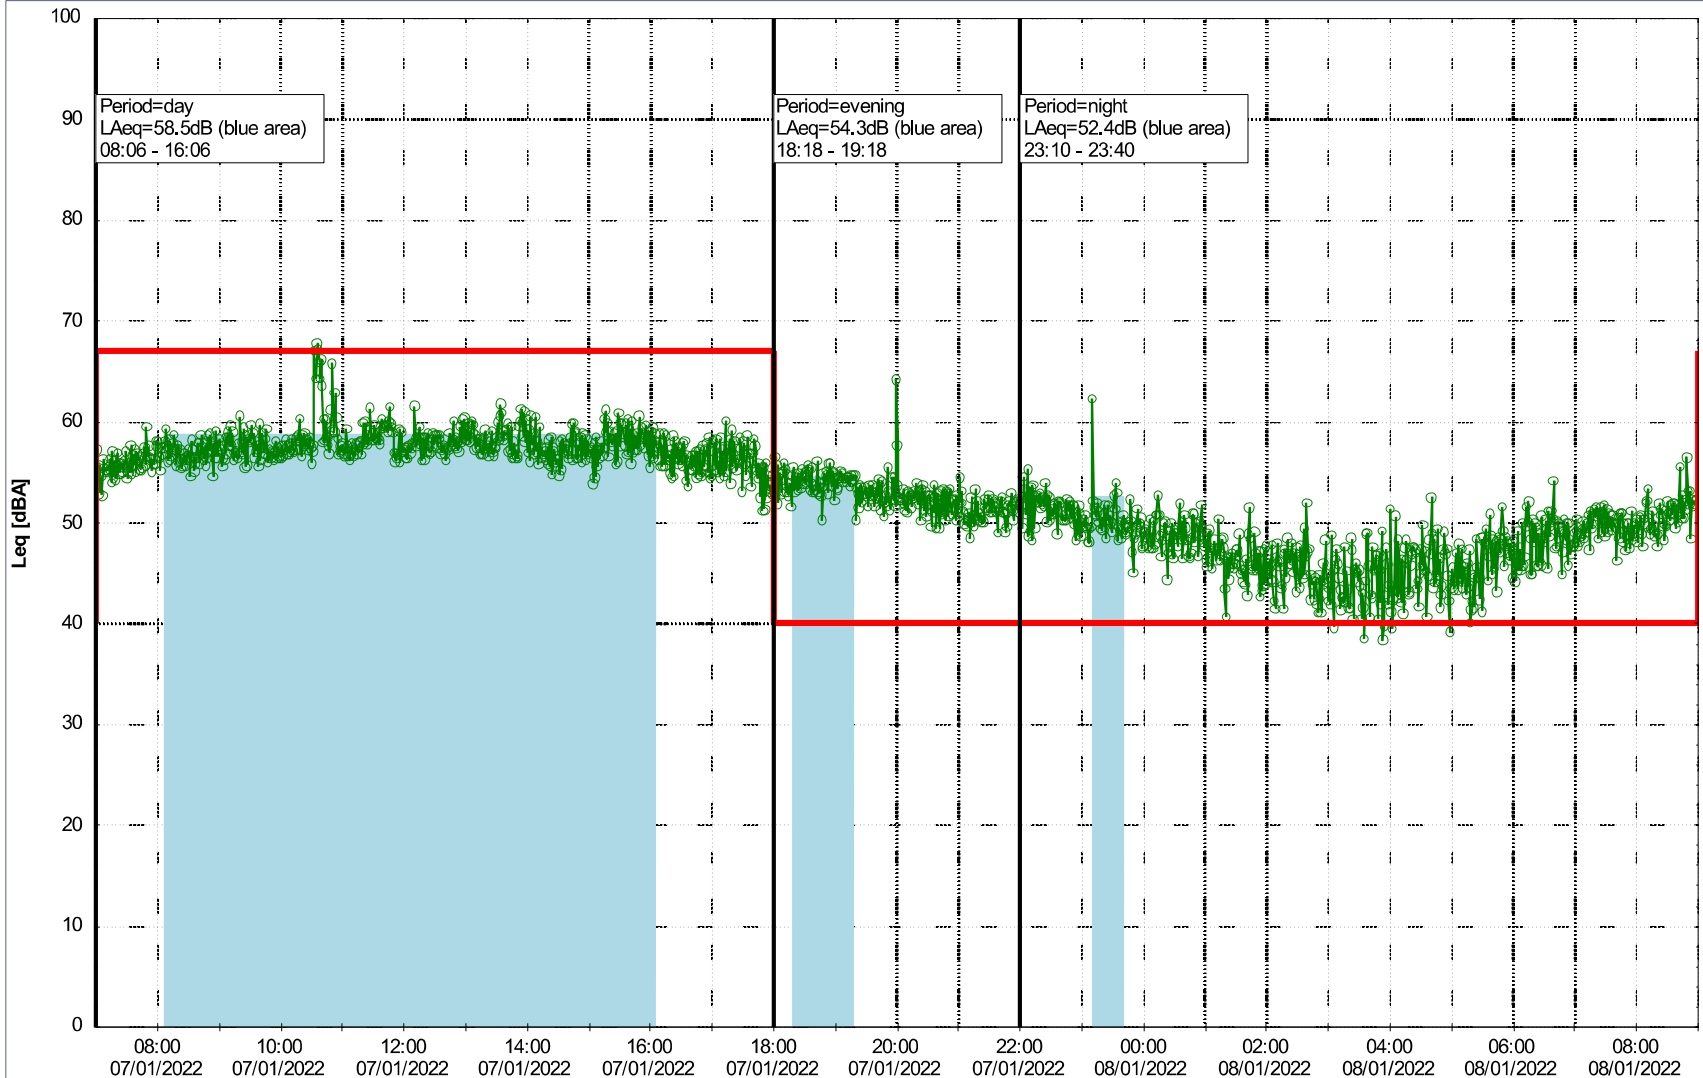

06/01/2022
07/01/2022

oooo SLU_NS01

Remarks

...

Project: Kronos Sydhavnen
Construction: Sluseholmen
Location: N-V

Plan View

Remarks

...

Noise Time Related Diagram

07/01/2022
08/01/2022

SLU_NS01

Project: Kronos Sydhavnen
Construction: Sluseholmen
Location: N-V

Plan View

Noise Time Related Diagram

08/01/2022
09/01/2022

SLU_NS01

Remarks

...

Project: Kronos Sydhavnen
Construction: Sluseholmen
Location: N-V

Plan View

Remarks

...

Noise Time Related Diagram

09/01/2022
10/01/2022