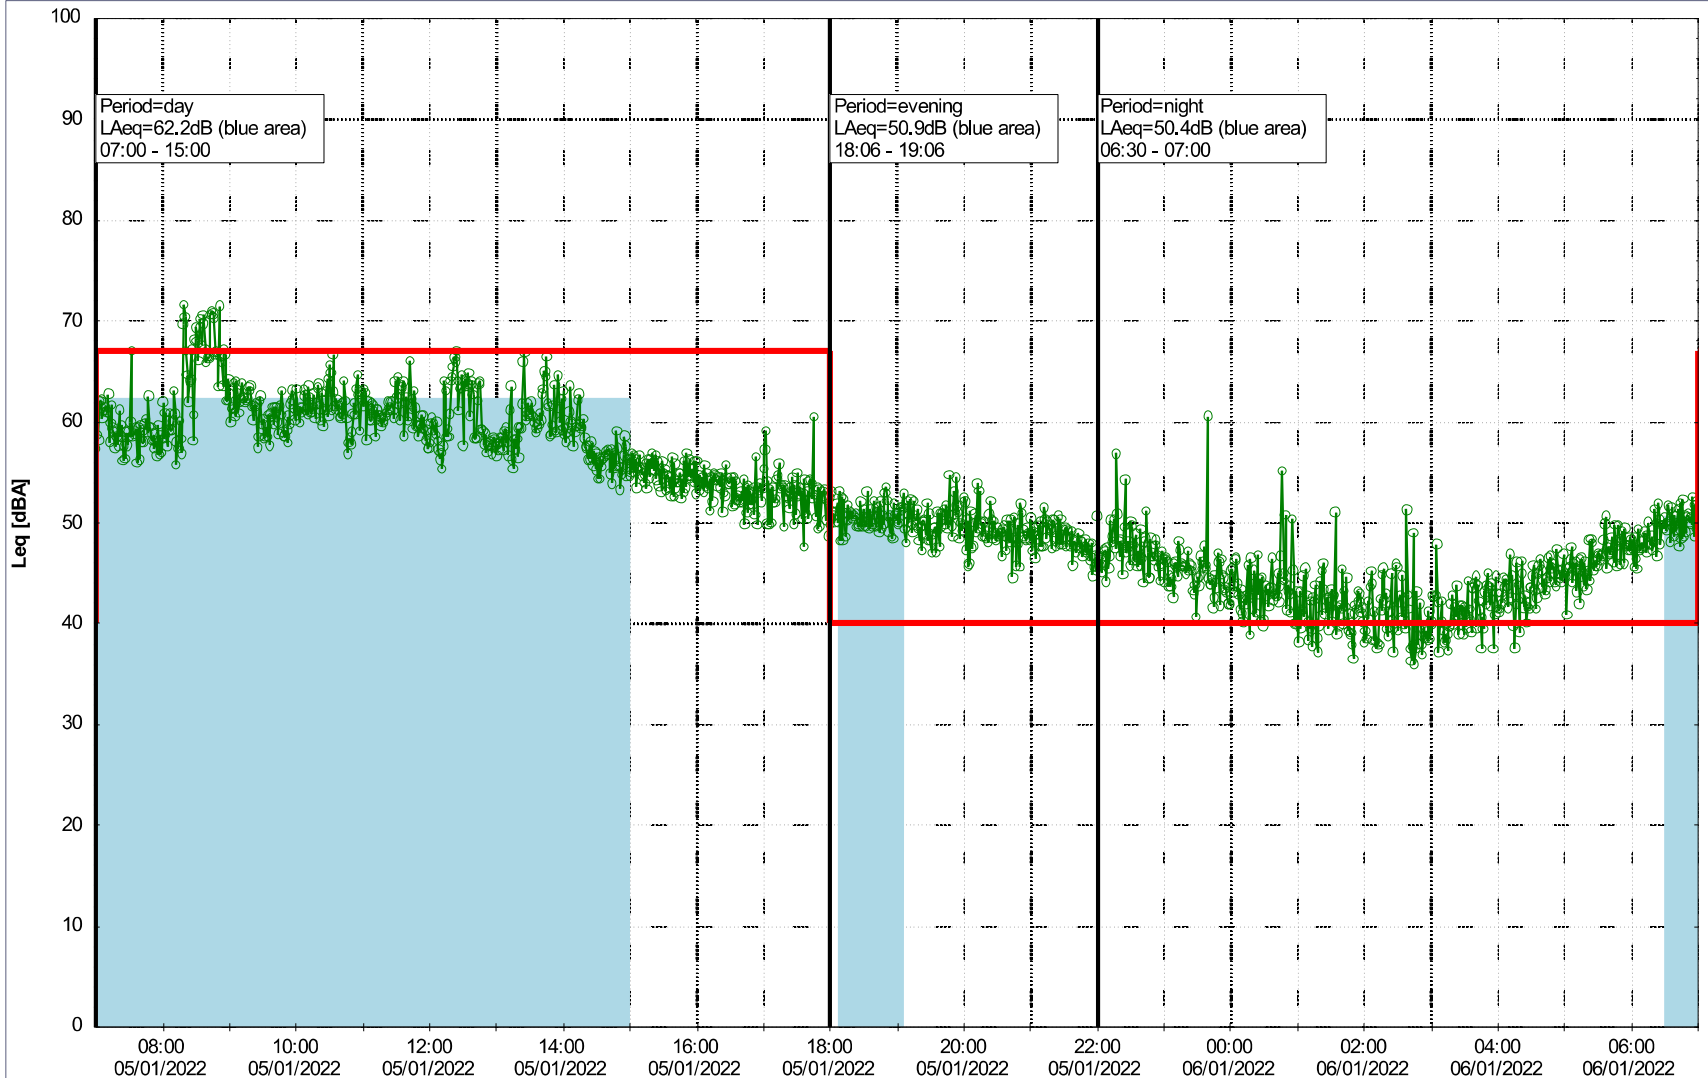

Plan View

Remarks

...

Noise Time Related Diagram

04/01/2022
05/01/2022

oooo SLU_NS01

Project: Kronos Sydhavnen
Construction: Sluseholmen
Location: N-V

Plan View

Remarks

...

Noise Time Related Diagram

05/01/2022
06/01/2022

○○○○ SLU_NS01

Project: Kronos Sydhavnen
Construction: Sluseholmen
Location: N-V

Plan View

Noise Time Related Diagram

Noise Time Related Diagram

07/01/2022
08/01/2022

SLU_NS01

Project: Kronos Sydhavnen
Construction: Sluseholmen
Location: N-V

Plan View

Noise Time Related Diagram

08/01/2022
09/01/2022

SLU_NS01

Remarks

...

Project: Kronos Sydhavnen
Construction: Sluseholmen
Location: N-V

Plan View

Remarks

...

Noise Time Related Diagram

09/01/2022
10/01/2022