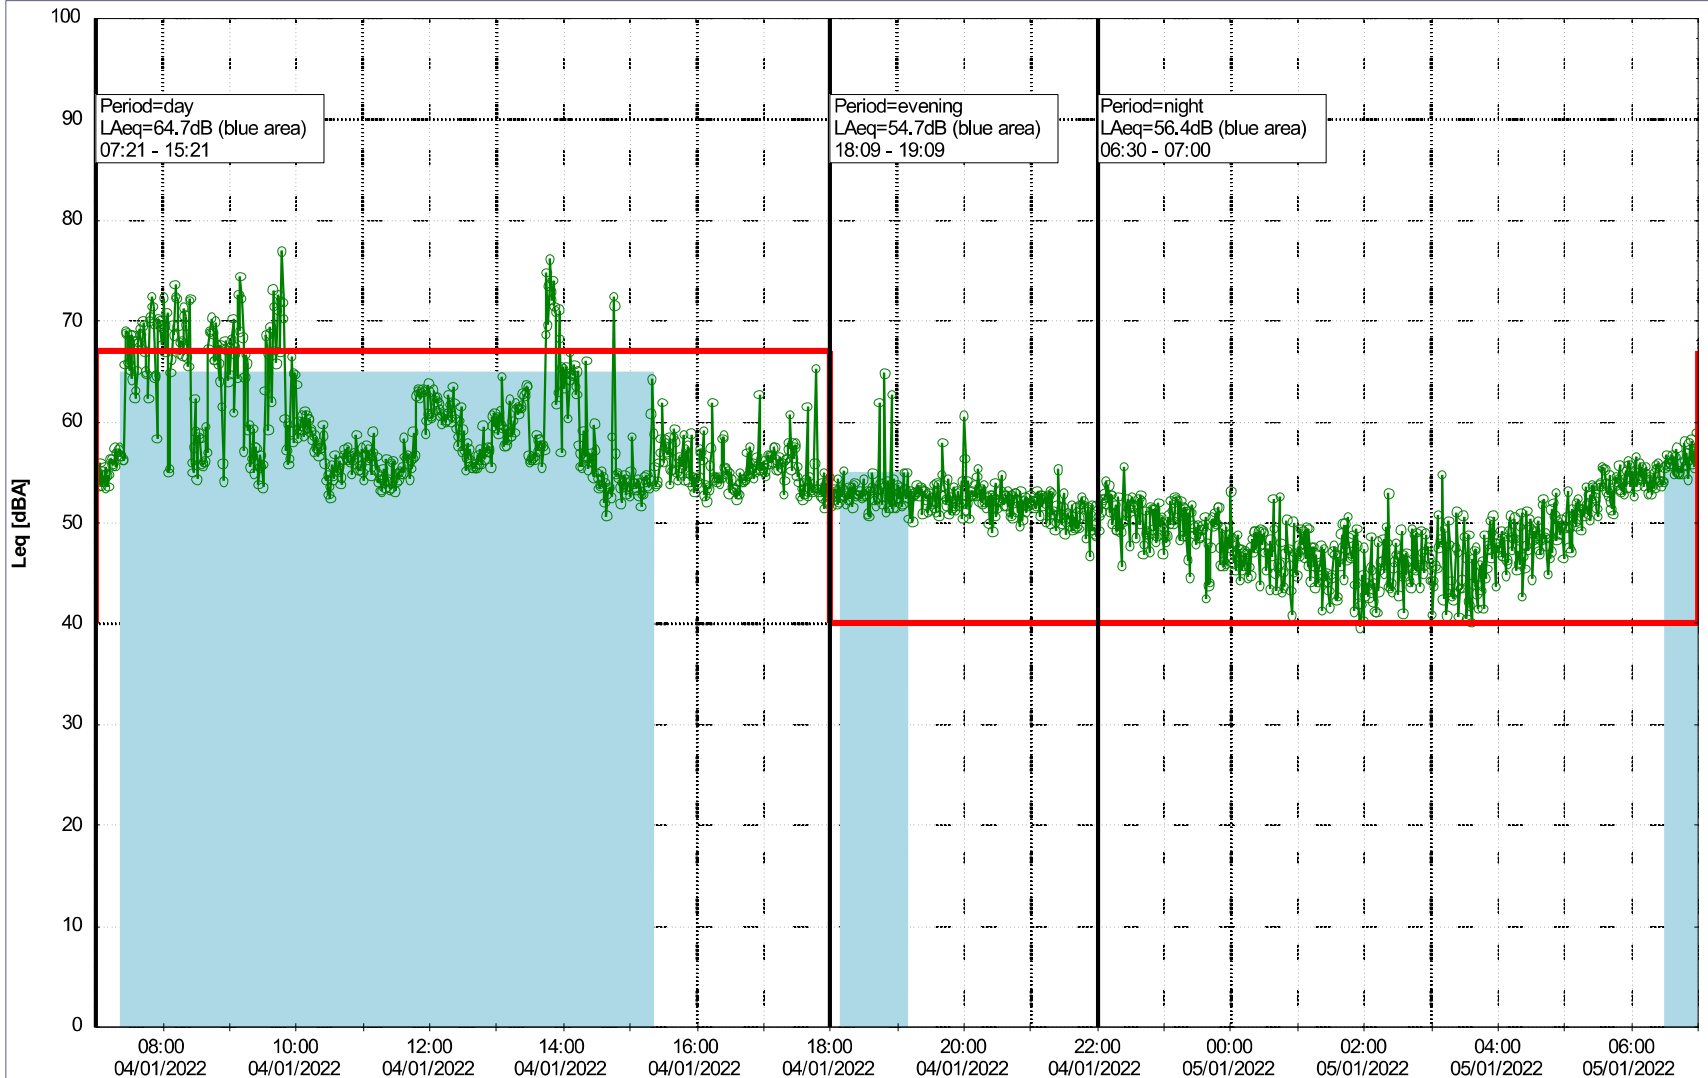

Plan View

Remarks

...

Noise Time Related Diagram

04/01/2022
05/01/2022

oooo SLU_NS01

Project: Kronos Sydhavnen
Construction: Sluseholmen
Location: N-V

Plan View

Remarks

...

Noise Time Related Diagram

05/01/2022
06/01/2022

○○○○ SLU_NS01

Project: Kronos Sydhavnen
Construction: Sluseholmen
Location: N-V

Plan View

Noise Time Related Diagram

Noise Time Related Diagram

07/01/2022
08/01/2022

SLU_NS01

Project: Kronos Sydhavnen
Construction: Sluseholmen
Location: N-V

Plan View

Noise Time Related Diagram

08/01/2022
09/01/2022

SLU_NS01

Remarks

...

Project: Kronos Sydhavnen
Construction: Sluseholmen
Location: N-V

Plan View

Remarks

...

Noise Time Related Diagram

09/01/2022
10/01/2022