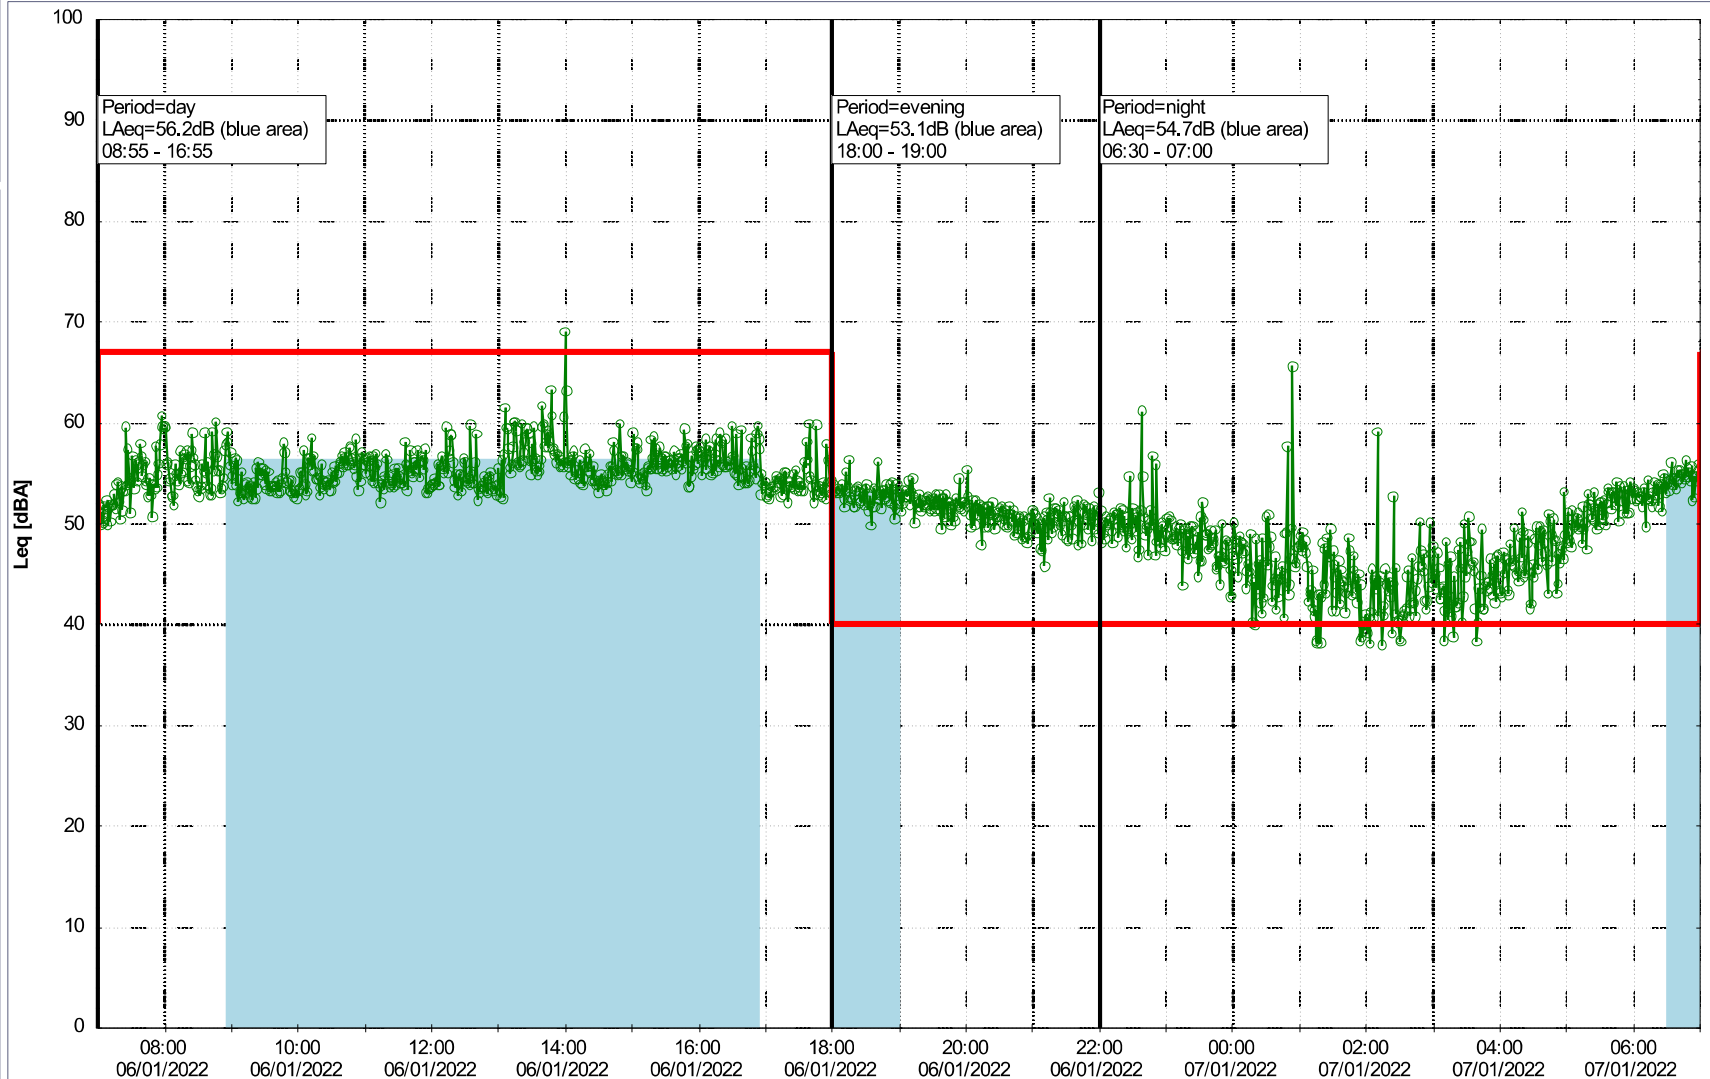

Remarks

...

Noise Time Related Diagram

05/01/2022
06/01/2022

○○○○ SLU_NS01

Project: Kronos Sydhavnen
Construction: Sluseholmen
Location: N-V

Plan View

Noise Time Related Diagram

06/01/2022
07/01/2022

oooo SLU_NS01

Remarks

...

Project: Kronos Sydhavnen
Construction: Sluseholmen
Location: N-V

Plan View

Remarks

...

Noise Time Related Diagram

07/01/2022
08/01/2022

SLU_NS01

Project: Kronos Sydhavnen
Construction: Sluseholmen
Location: N-V

Plan View

Noise Time Related Diagram

08/01/2022
09/01/2022

SLU_NS01

Remarks

...

Project: Kronos Sydhavnen
Construction: Sluseholmen
Location: N-V

Plan View

Remarks

...

Noise Time Related Diagram

09/01/2022
10/01/2022