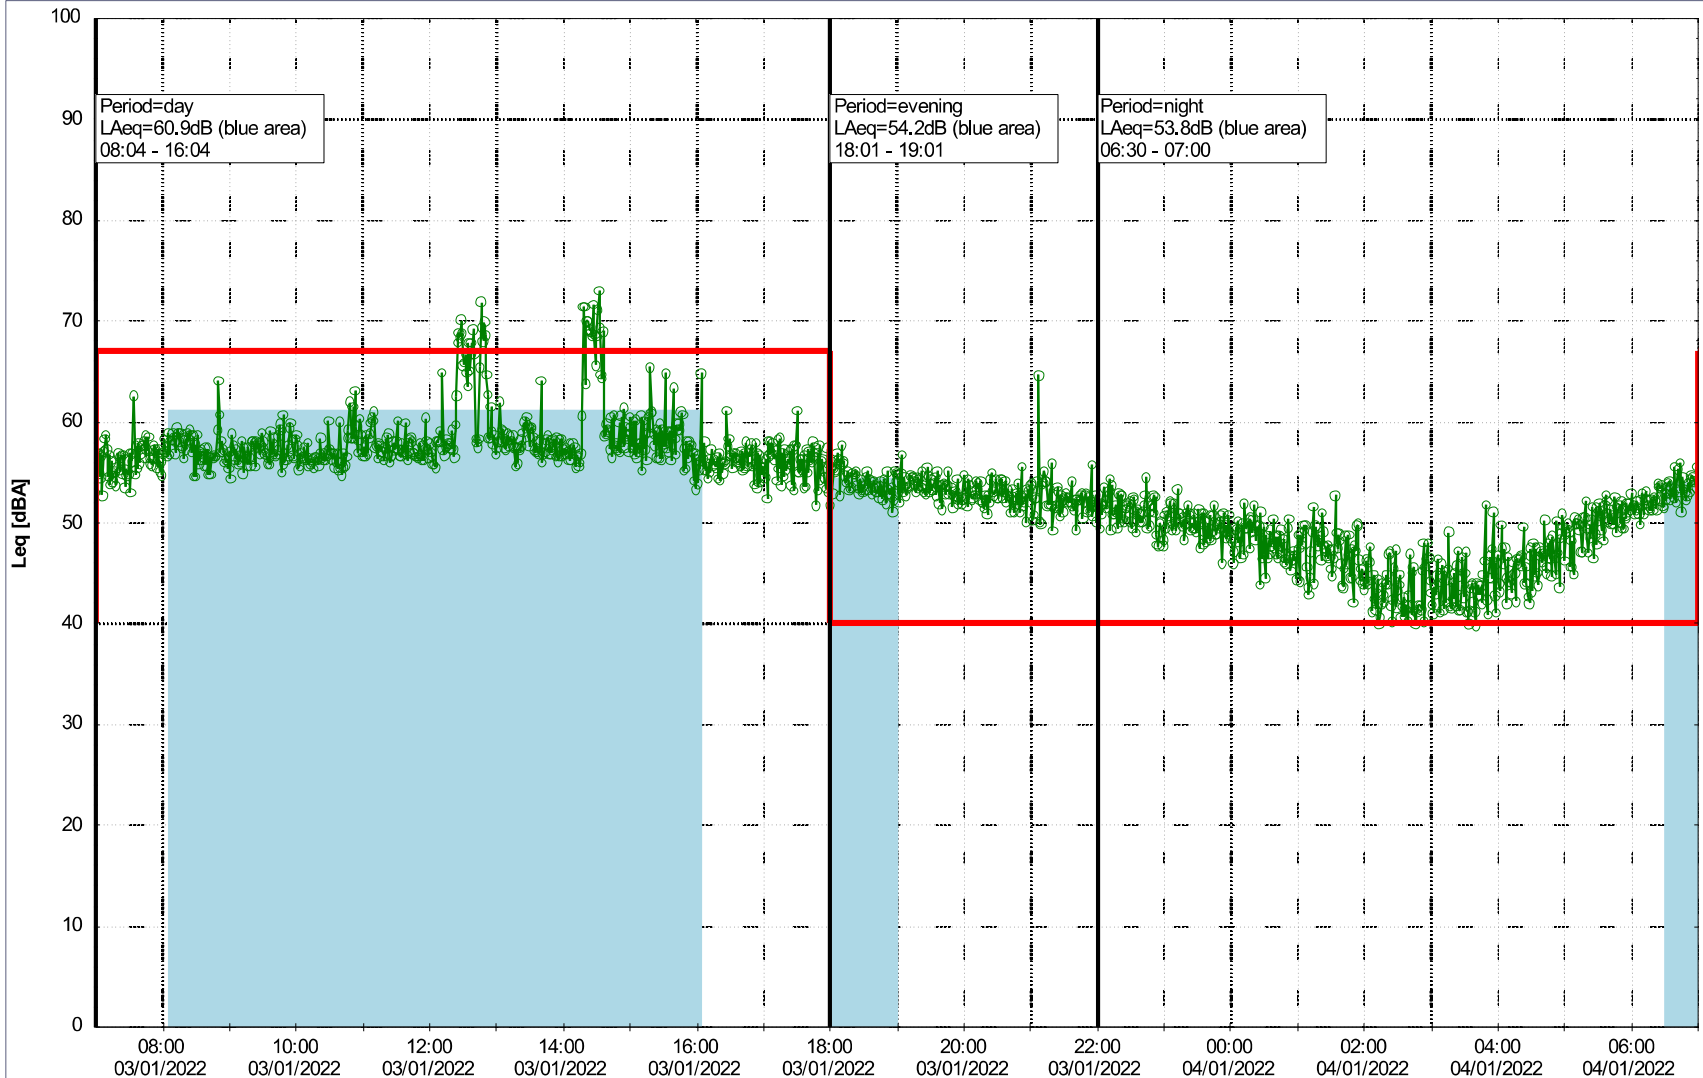

Project: Kronos Sydhavnen
Construction: Sluseholmen
Location: N-V

Plan View

Remarks

...

Noise Time Related Diagram

03/01/2022
04/01/2022

○○○○ SLU_NS01

Project: Kronos Sydhavnen
Construction: Sluseholmen
Location: N-V

Plan View

Remarks

...

Noise Time Related Diagram

04/01/2022
05/01/2022

oooo SLU_NS01

Project: Kronos Sydhavnen
Construction: Sluseholmen
Location: N-V

Plan View

Remarks

...

Noise Time Related Diagram

05/01/2022
06/01/2022

○○○○ SLU_NS01

Project: Kronos Sydhavnen
Construction: Sluseholmen
Location: N-V

Plan View

Noise Time Related Diagram

Remarks

...

Project: Kronos Sydhavnen
Construction: Sluseholmen
Location: N-V

Plan View

Remarks

...

Noise Time Related Diagram

09/01/2022
10/01/2022