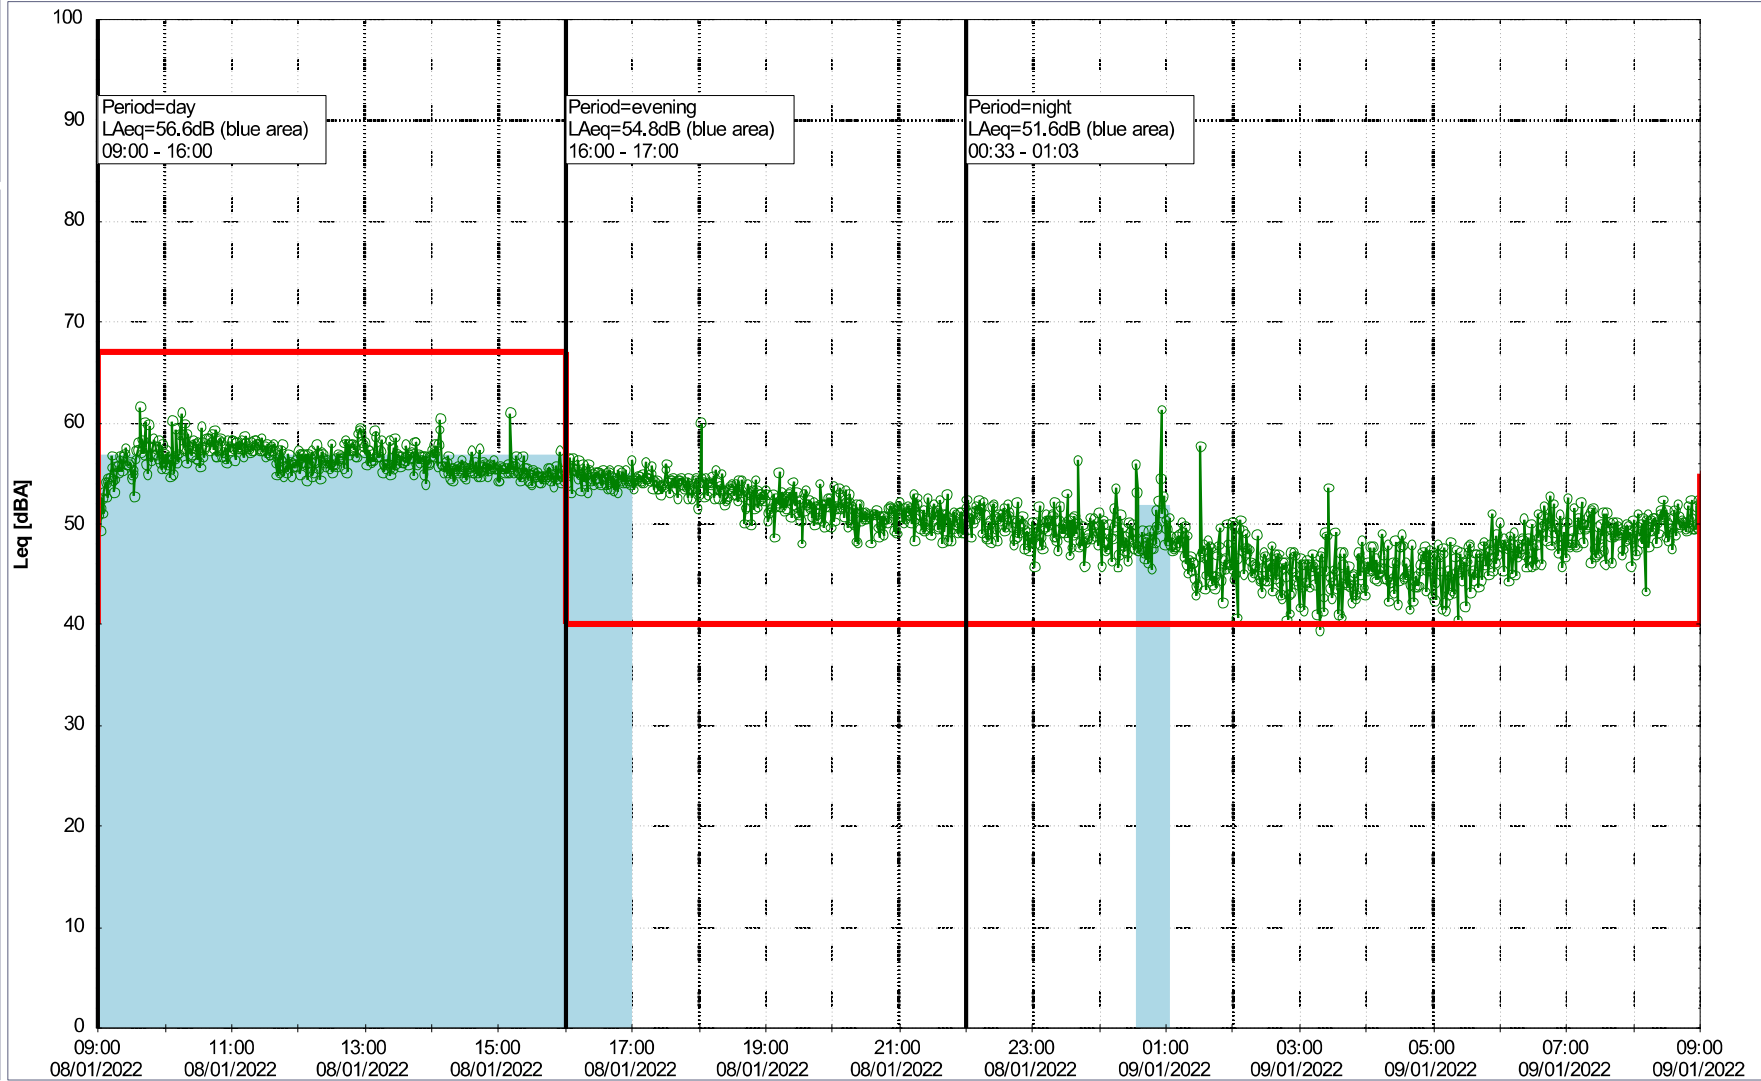

Noise Time Related Diagram

07/01/2022
08/01/2022

SLU_NS01

Project: Kronos Sydhavnen
Construction: Sluseholmen
Location: N-V

Plan View

Noise Time Related Diagram

08/01/2022
09/01/2022

SLU_NS01

Remarks

...

Project: Kronos Sydhavnen
Construction: Sluseholmen
Location: N-V

Plan View

Remarks

...

Noise Time Related Diagram

09/01/2022
10/01/2022