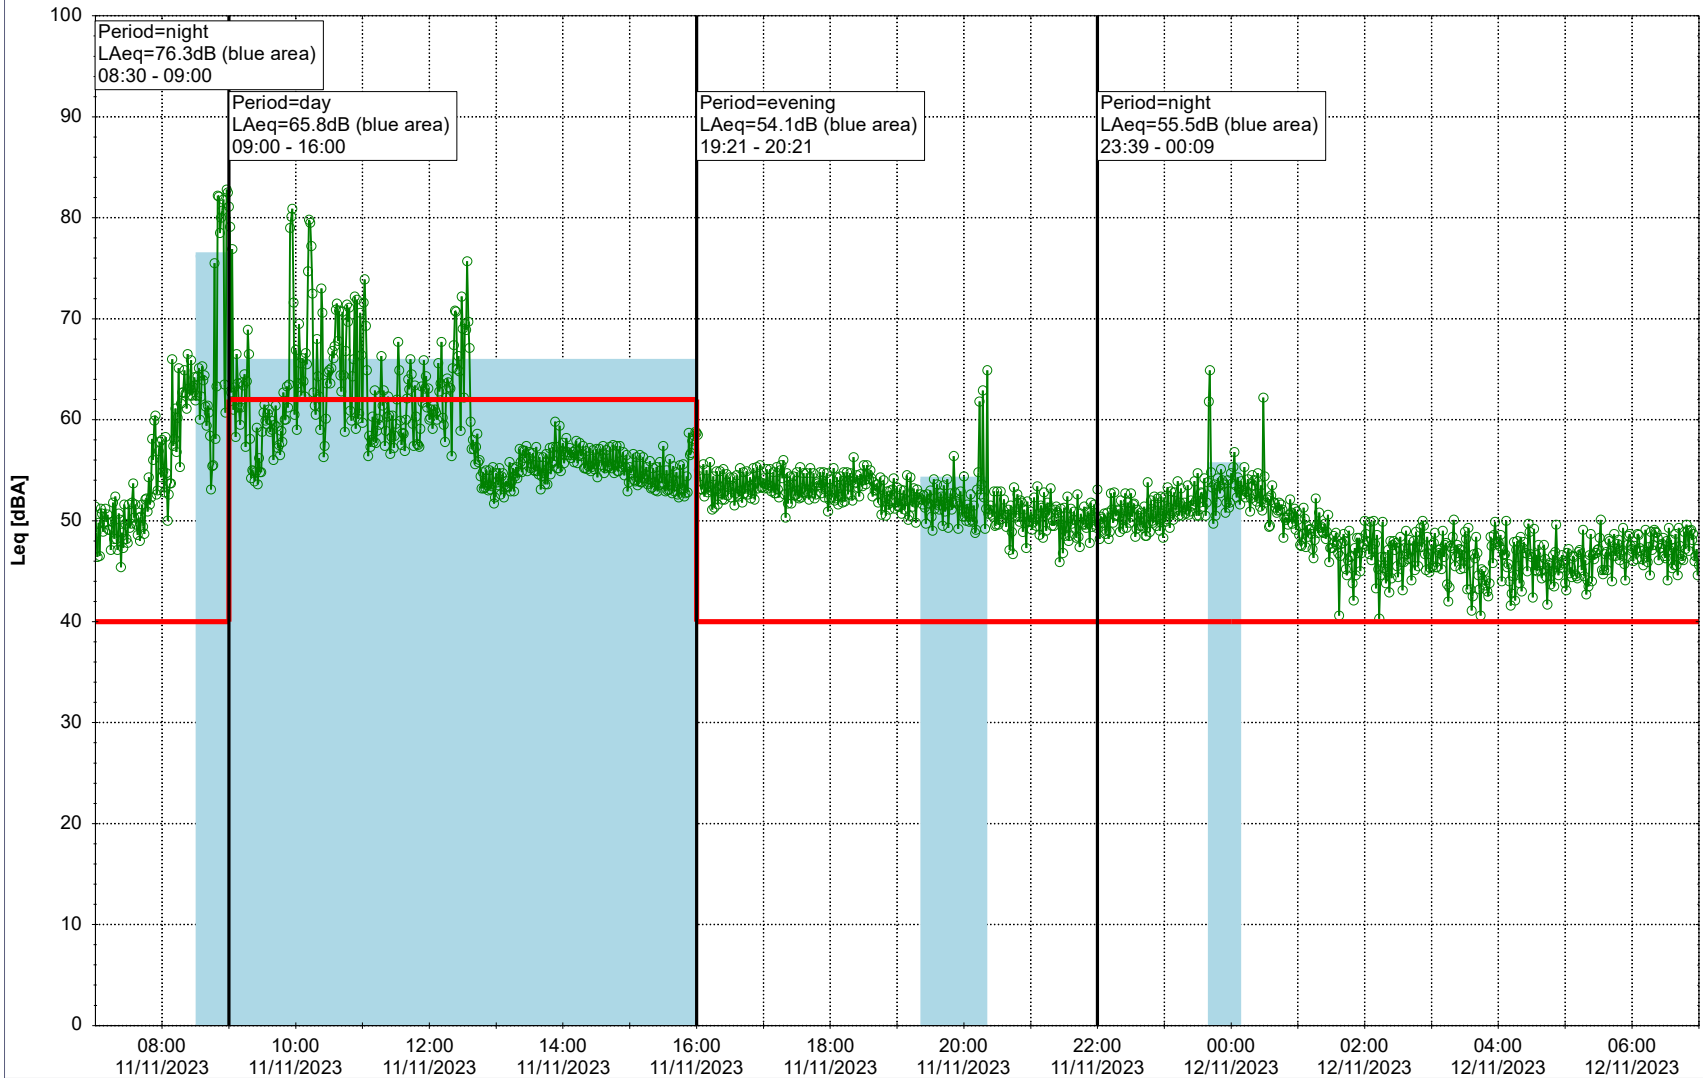

0 5 10 15 20 [m]

Remarks

...

Noise Time Related Diagram

11/11/2023
12/11/2023

SLU_NS01

Project: Kronos Sydhavnen
Construction: Sluseholmen
Location: N-V

Plan View

0 5 10 15 20 [m]

Remarks

...

Noise Time Related Diagram

12/11/2023

13/11/2023

SLU_NS01