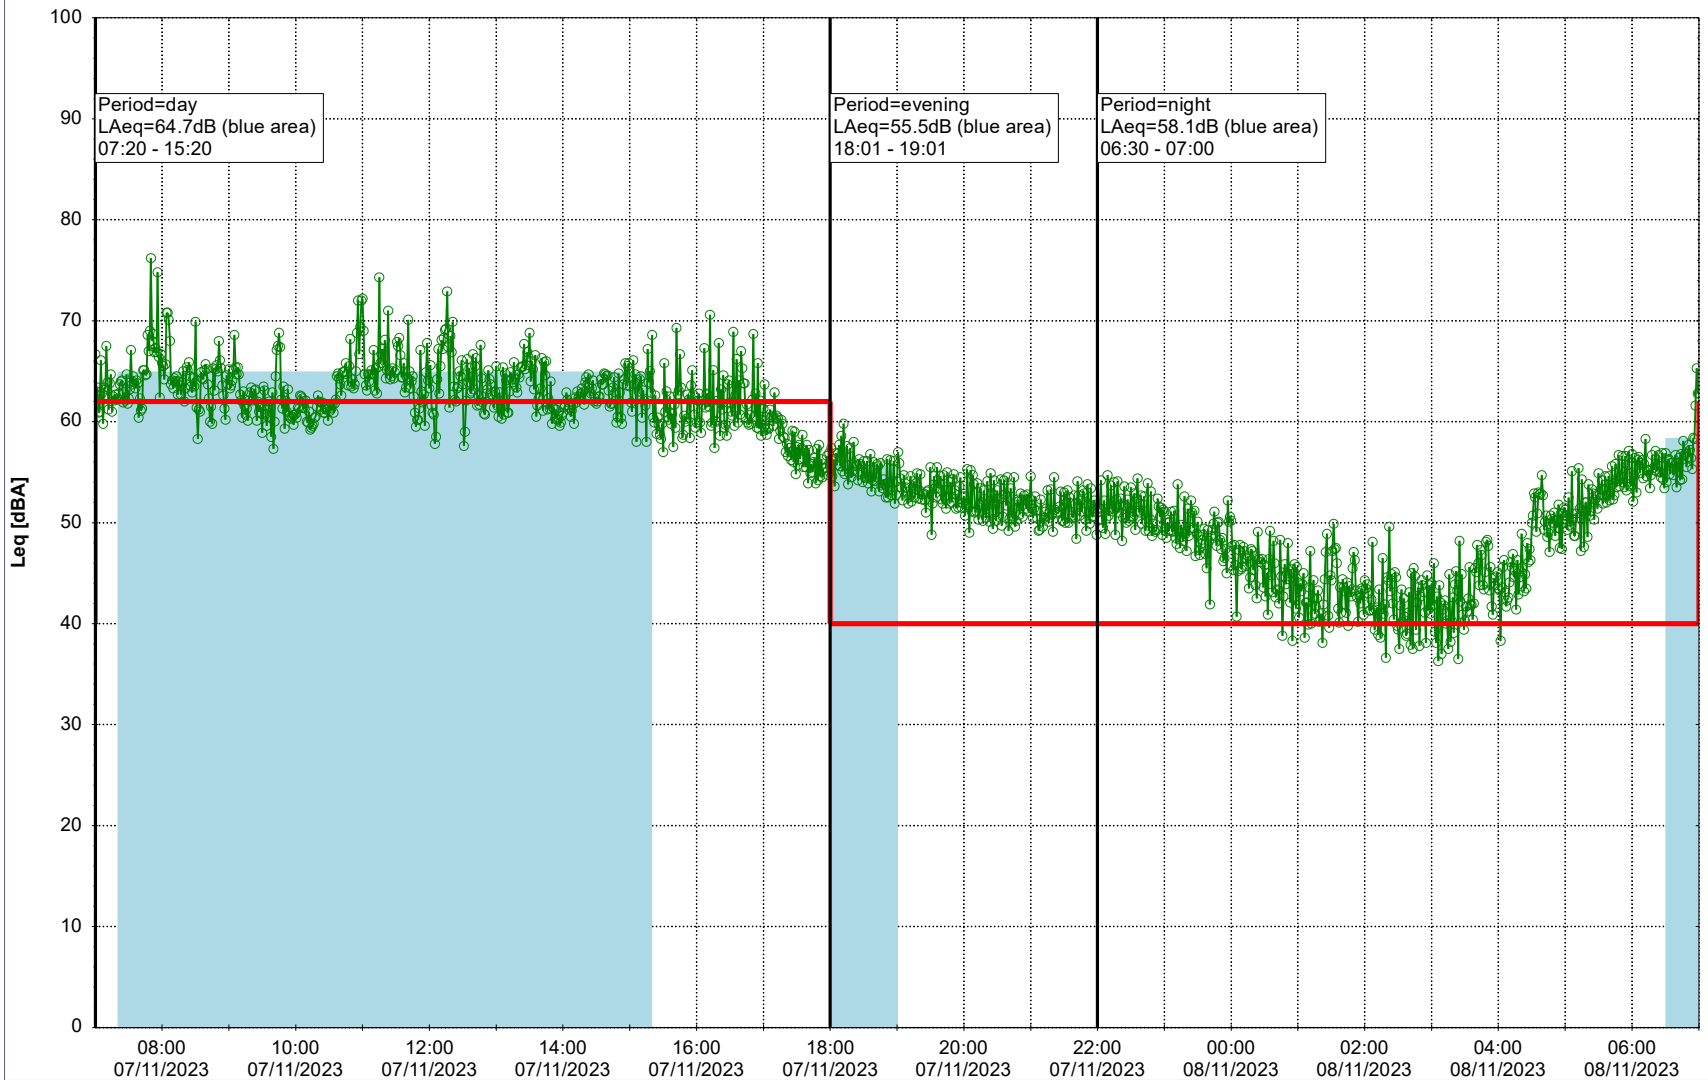

Project: Kronos Sydhavnen
Construction: Sluseholmen
Location: N-V

Plan View

Remarks

...

Noise Time Related Diagram

07/11/2023
08/11/2023

○○○○ SLU_NS01

Project: Kronos Sydhavnen
Construction: Sluseholmen
Location: N-V

Plan View

0 5 10 15 20 [m]

Remarks

...

Noise Time Related Diagram

08/11/2023
09/11/2023

SLU_NS01

Project: Kronos Sydhavnen
Construction: Sluseholmen
Location: N-V

Plan View

Remarks

...

Noise Time Related Diagram

09/11/2023
10/11/2023

○○○○ SLU_NS01

Project: Kronos Sydhavnen
Construction: Sluseholmen
Location: N-V

Plan View

0 5 10 15 20 [m]

Remarks

...

Noise Time Related Diagram

11/11/2023
12/11/2023

SLU_NS01

Project: Kronos Sydhavnen
Construction: Sluseholmen
Location: N-V

Plan View