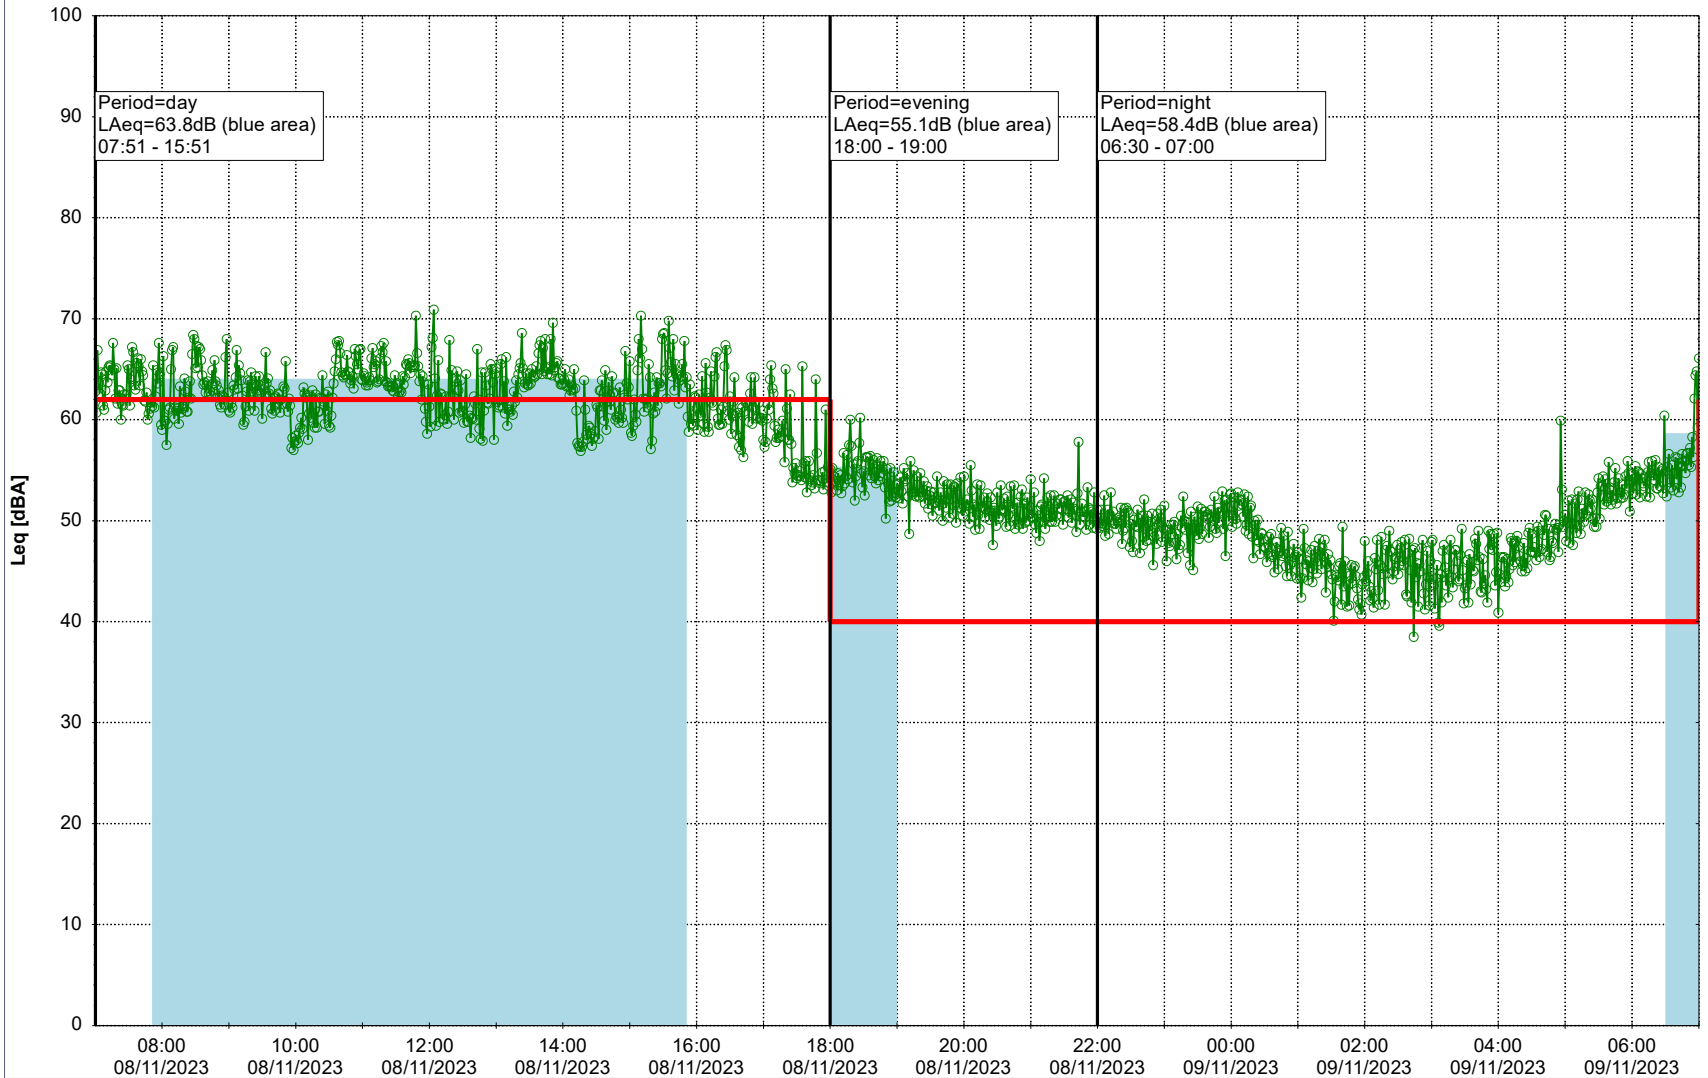

Plan View

0 5 10 15 20 [m]

Remarks

...

Noise Time Related Diagram

08/11/2023
09/11/2023

SLU_NS01

Project: Kronos Sydhavnen
Construction: Sluseholmen
Location: N-V

Plan View

Remarks

...

Noise Time Related Diagram

09/11/2023
10/11/2023

○○○○ SLU_NS01

Project: Kronos Sydhavnen
Construction: Sluseholmen
Location: N-V

Plan View

0 5 10 15 20 [m]

Remarks

...

Noise Time Related Diagram

10/11/2023
11/11/2023

○○○○ SLU_NS01

Project: Kronos Sydhavnen
Construction: Sluseholmen
Location: N-V

Plan View

0 5 10 15 20 [m]

Remarks

...

Noise Time Related Diagram

11/11/2023
12/11/2023

SLU_NS01

Project: Kronos Sydhavnen
Construction: Sluseholmen
Location: N-V

Plan View