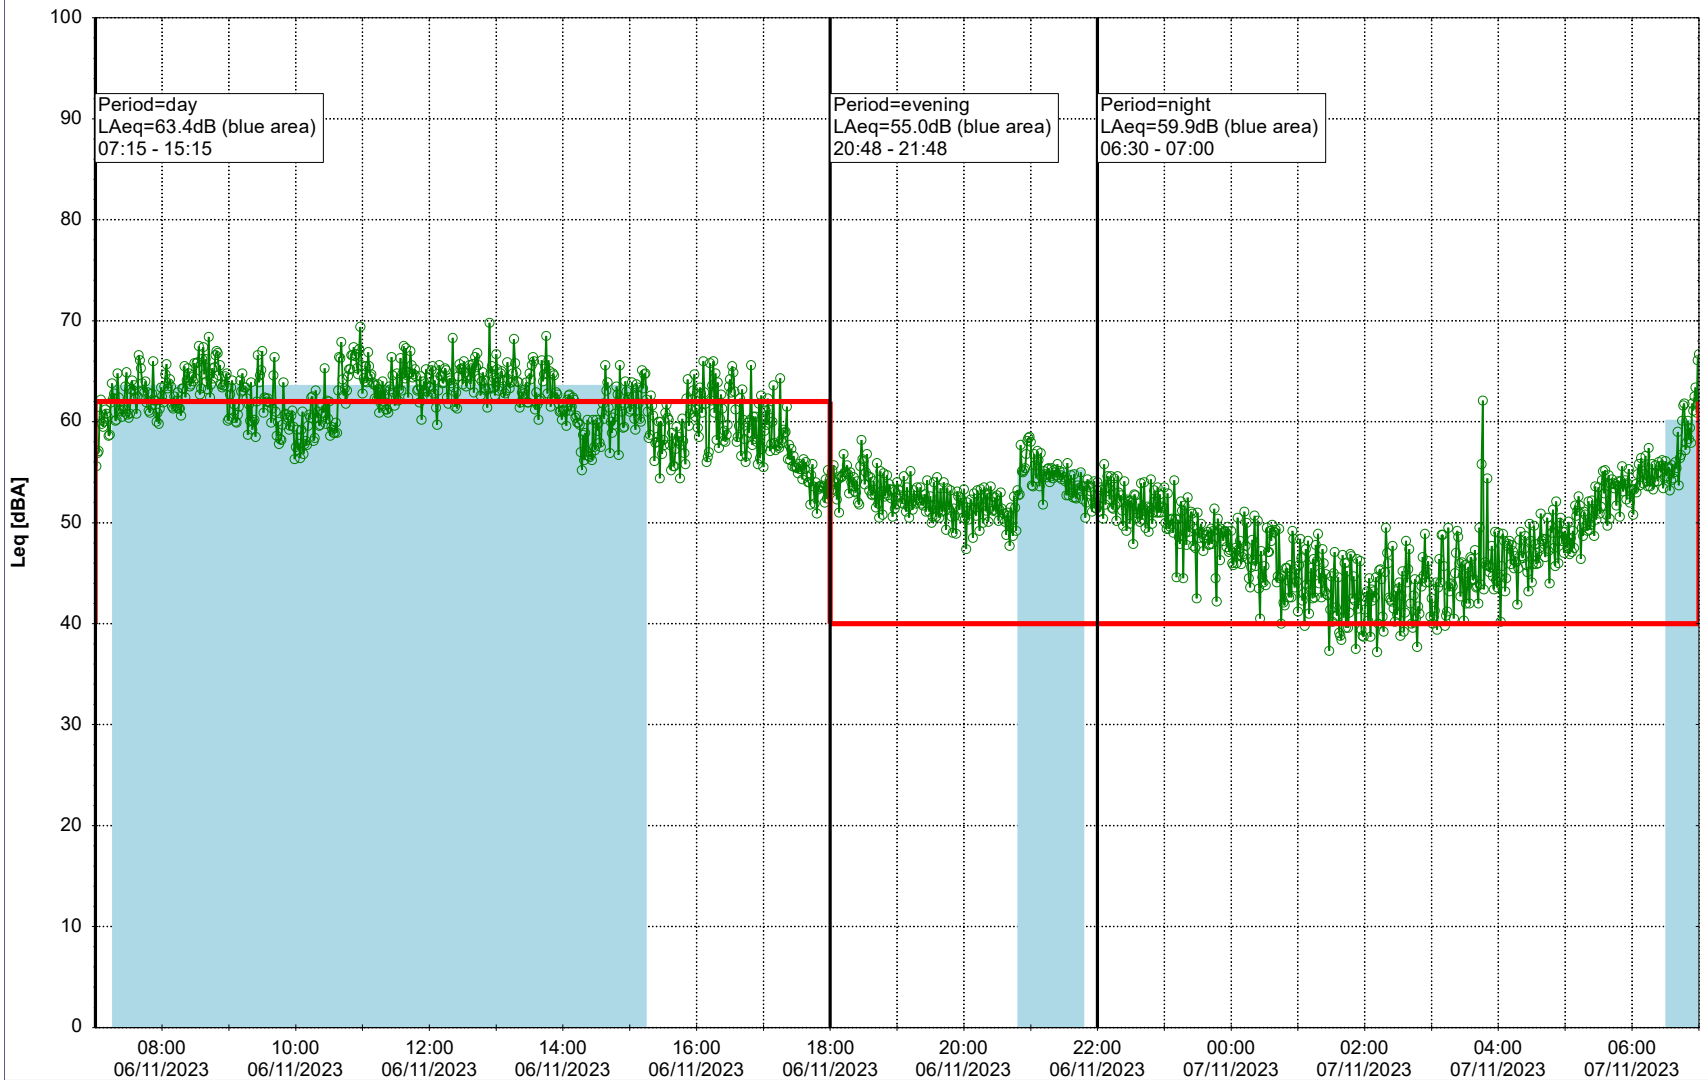

Project: Kronos Sydhavnen
Construction: Sluseholmen
Location: N-V

Plan View

0 5 10 15 20 [m]

Remarks

...

Noise Time Related Diagram

06/11/2023
07/11/2023

○○○○ SLU_NS01

Project: Kronos Sydhavnen
Construction: Sluseholmen
Location: N-V

Plan View

Remarks

...

Noise Time Related Diagram

07/11/2023
08/11/2023

○○○○ SLU_NS01

Project: Kronos Sydhavnen
Construction: Sluseholmen
Location: N-V

Plan View

0 5 10 15 20 [m]

Remarks

...

Noise Time Related Diagram

08/11/2023
09/11/2023

SLU_NS01

Project: Kronos Sydhavnen
Construction: Sluseholmen
Location: N-V

0 5 10 15 20 [m]

Remarks

...

Noise Time Related Diagram

11/11/2023
12/11/2023

SLU_NS01

Project: Kronos Sydhavnen
Construction: Sluseholmen
Location: N-V

Plan View