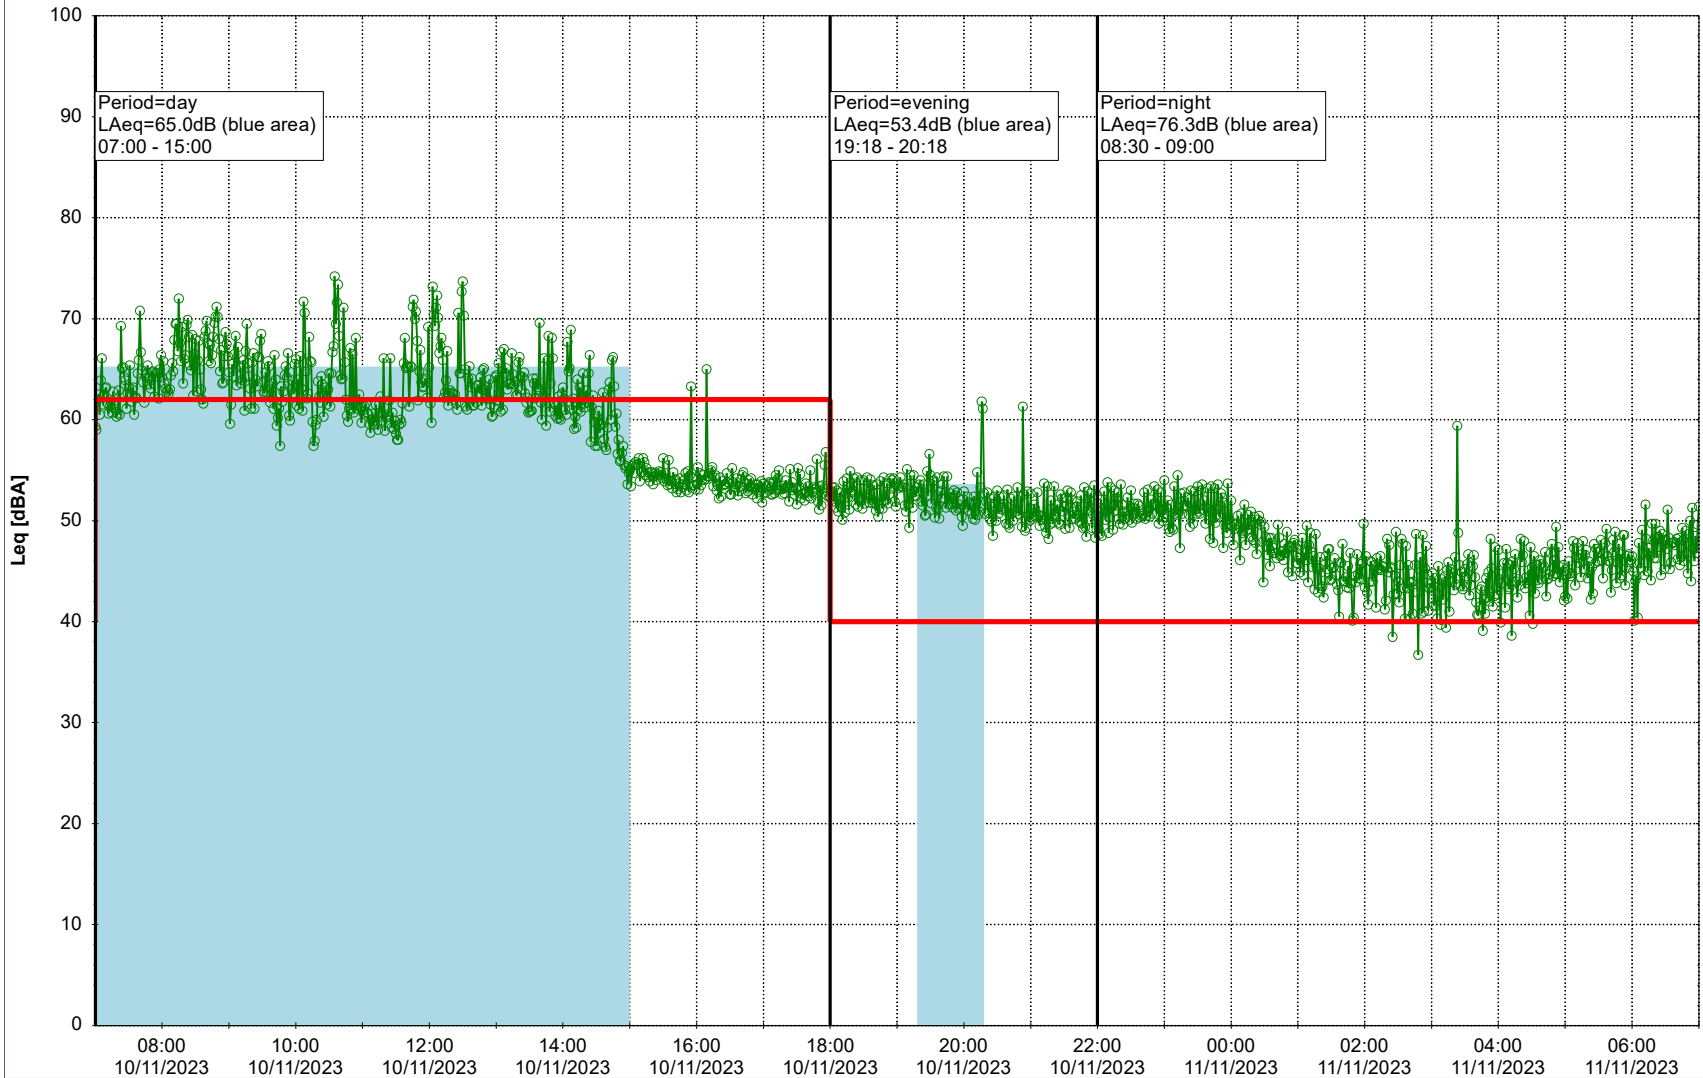

0 5 10 15 20 [m]

Remarks

...

Noise Time Related Diagram

10/11/2023
11/11/2023

○○○○ SLU_NS01

Project: Kronos Sydhavnen
Construction: Sluseholmen
Location: N-V

Plan View

0 5 10 15 20 [m]

Remarks

...

Noise Time Related Diagram

11/11/2023
12/11/2023

SLU_NS01

Project: Kronos Sydhavnen
Construction: Sluseholmen
Location: N-V

Plan View