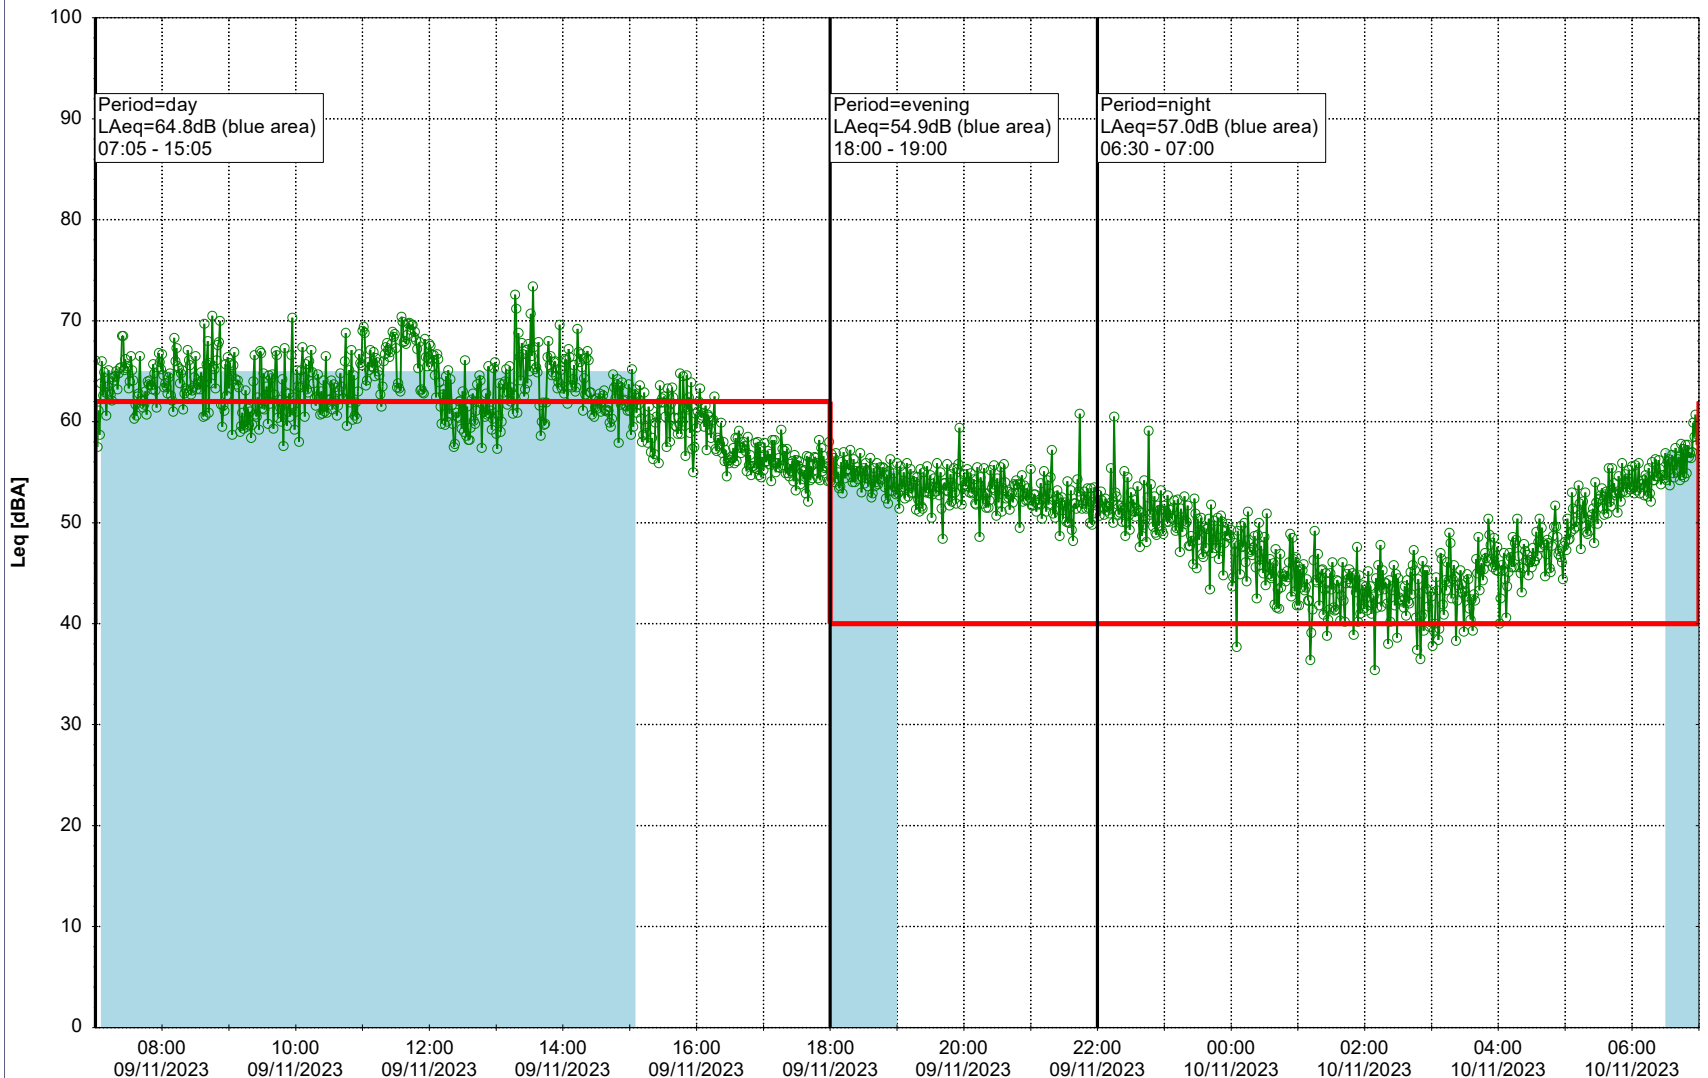

Plan View

Remarks

...

Noise Time Related Diagram

09/11/2023
10/11/2023

○○○○ SLU_NS01

Project: Kronos Sydhavnen
Construction: Sluseholmen
Location: N-V

Plan View

0 5 10 15 20 [m]

Remarks

...

Noise Time Related Diagram

10/11/2023
11/11/2023

○○○○ SLU_NS01

Project: Kronos Sydhavnen
Construction: Sluseholmen
Location: N-V

Plan View

0 5 10 15 20 [m]

Remarks

...

Noise Time Related Diagram

11/11/2023
12/11/2023

SLU_NS01

Project: Kronos Sydhavnen
Construction: Sluseholmen
Location: N-V

Plan View