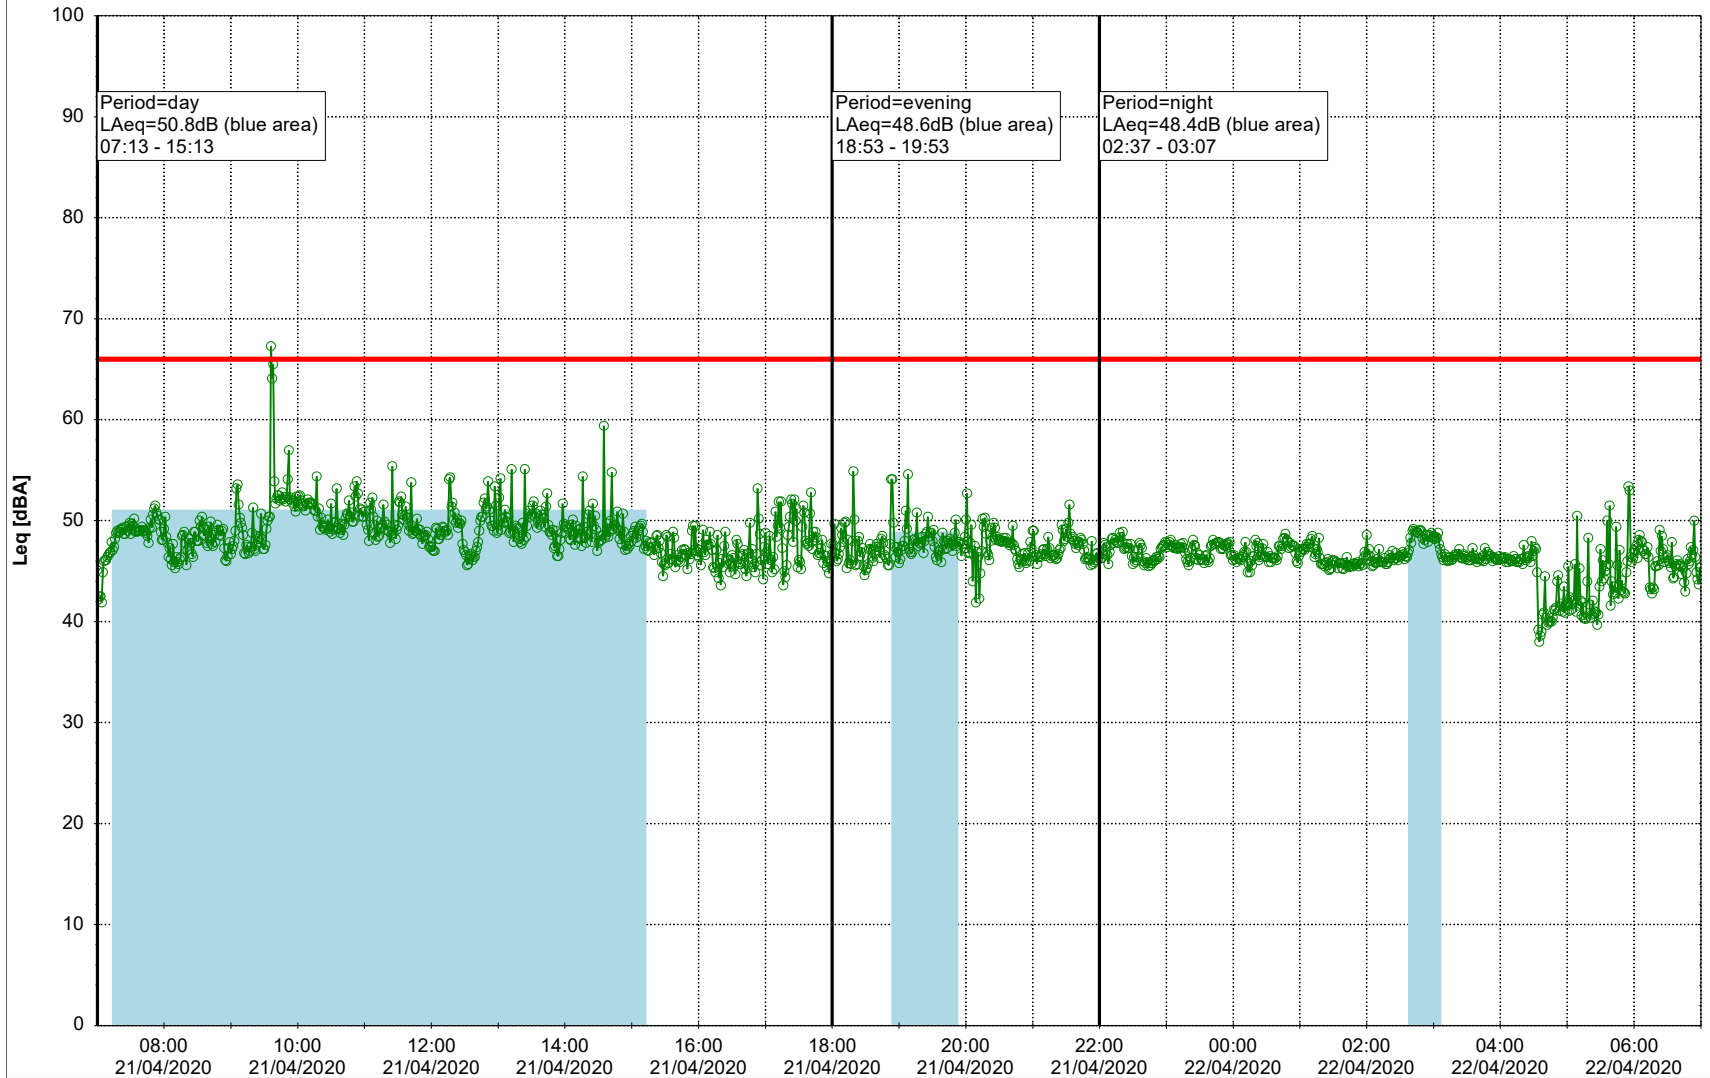

Plan View

Remarks

- Tegholmen

Noise Time Related Diagram

21/04/2020
22/04/2020

○○○ EBR-OVK_NS01

Project: Kronos Sydhavnen
Construction: Enghave Brygge
Location: N-V

Plan View

Remarks

- Tegholmen

Noise Time Related Diagram

22/04/2020
23/04/2020

○○○ EBR-OVK_NS01

Project: Kronos Sydhavnen
Construction: Enghave Brygge
Location: N-V

Plan View

Remarks