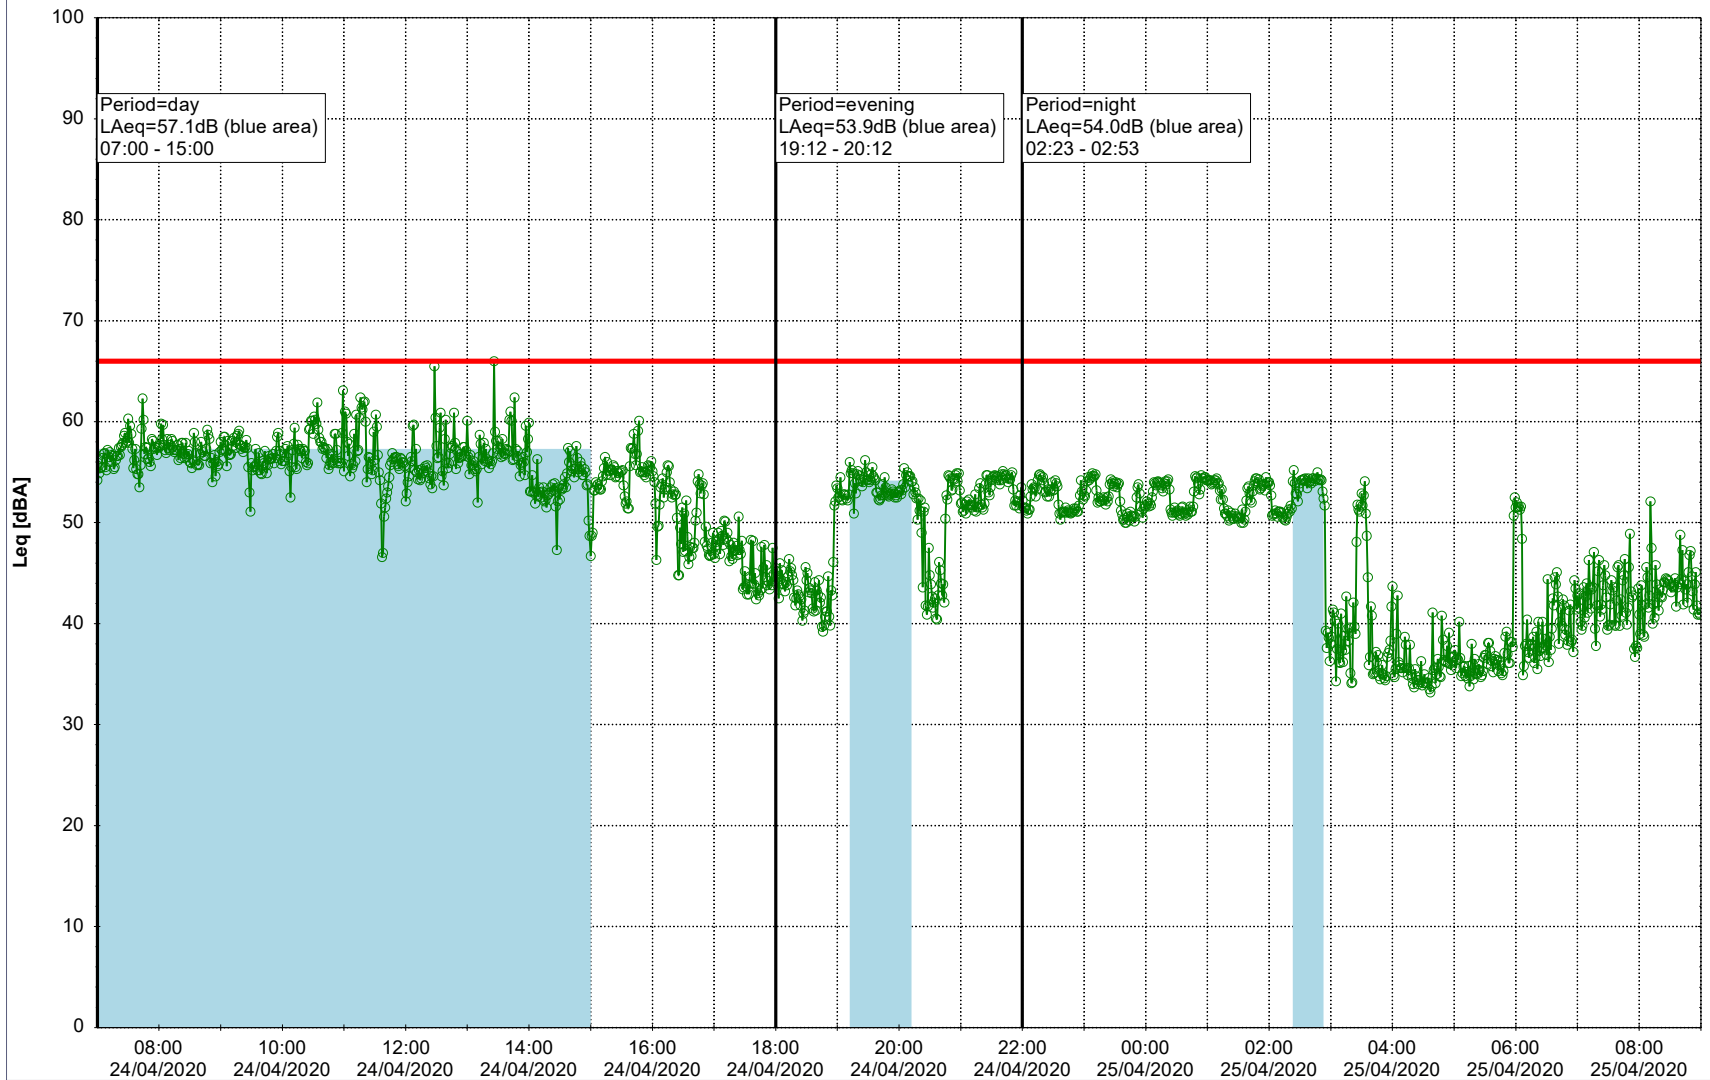

Remarks

- Tegholmen

Noise Time Related Diagram

26/04/2020
27/04/2020

○○○ EBR-OVK_NS01

Project: Kronos Sydhavnen
Construction: Enghave Brygge
Location: N-V

Plan View

Remarks

- Ørsted Værket

Noise Time Related Diagram

24/04/2020
25/04/2020

○○○○ EBR-OVK_NS02

Project: Kronos Sydhavnen
Construction: Enghave Brygge
Location: N-V

Plan View

Remarks

- Ørsted Værket

Noise Time Related Diagram

25/04/2020
26/04/2020

○○○○ EBR-OVK_NS02

Project: Kronos Sydhavnen
Construction: Enghave Brygge
Location: N-V

Plan View

Remarks

- Ørsted Værket

Noise Time Related Diagram