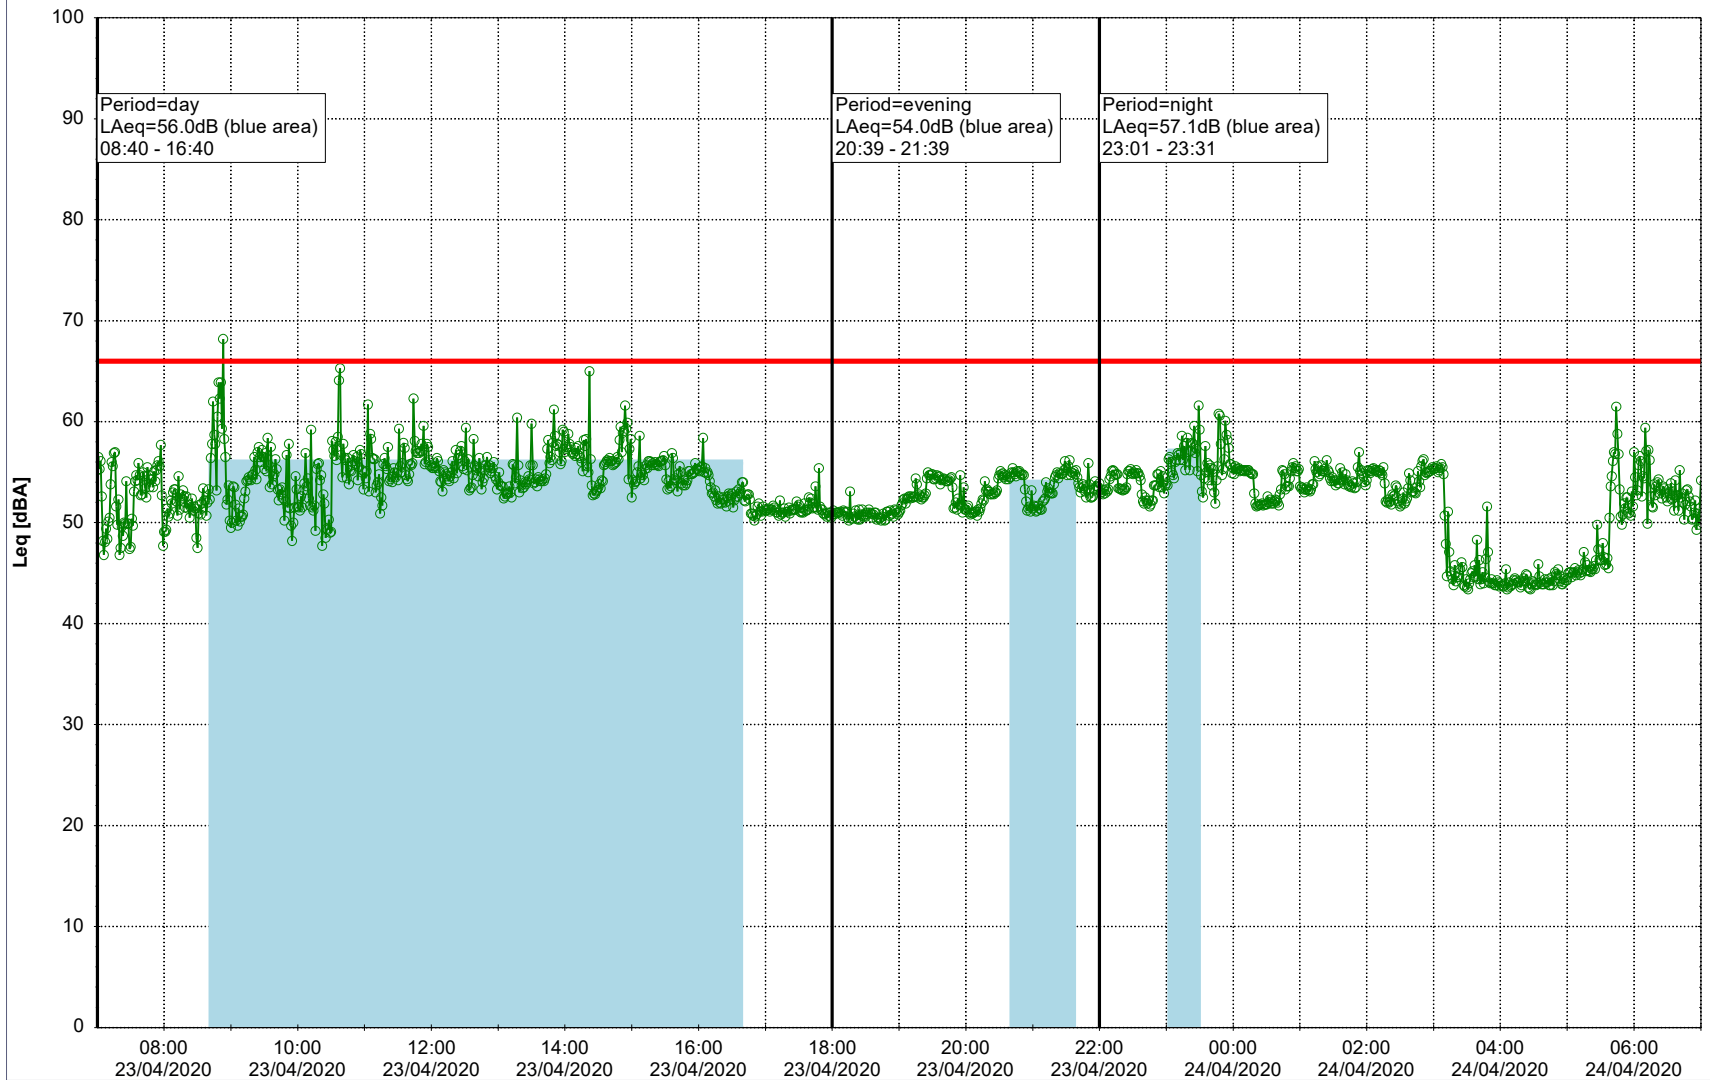

○○○ EBR-OVK_NS02

Project: Kronos Sydhavnen
Construction: Enghave Brygge
Location: N-V

Plan View

Remarks

- Ørsted Værket

Noise Time Related Diagram

23/04/2020
24/04/2020

○○○ EBR-OVK_NS02

Project: Kronos Sydhavnen
Construction: Enghave Brygge
Location: N-V

Plan View

Remarks

- Tegholmen

Noise Time Related Diagram

24/04/2020
25/04/2020

○○○○ EBR-OVK_NS01

Project: Kronos Sydhavnen
Construction: Enghave Brygge
Location: N-V