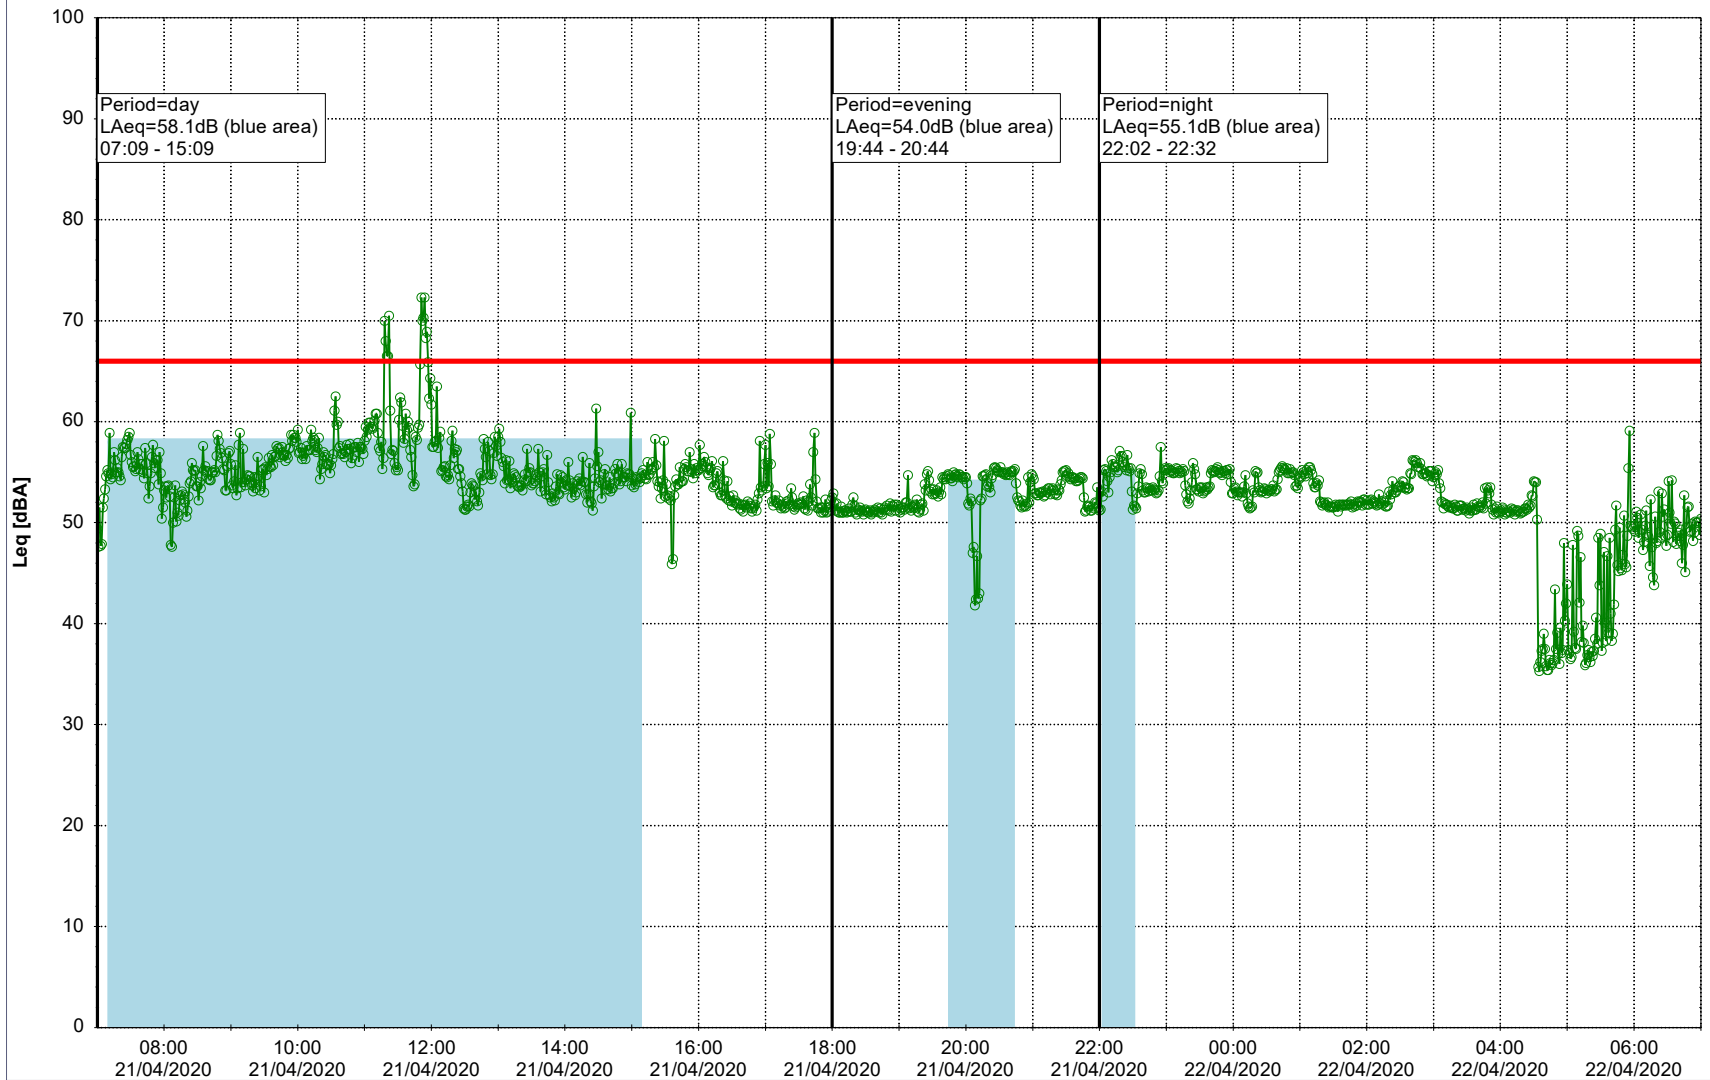

Noise Time Related Diagram

20/04/2020
21/04/2020

○○○ EBR-OVK_NS02

Project: Kronos Sydhavnen
Construction: Enghave Brygge
Location: N-V

Plan View

Remarks

- Ørsted Værket

Noise Time Related Diagram

21/04/2020
22/04/2020

○○○ EBR-OVK_NS02

Project: Kronos Sydhavnen
Construction: Enghave Brygge
Location: N-V

Plan View

Remarks

- Ørsted Værket

Noise Time Related Diagram

22/04/2020
23/04/2020