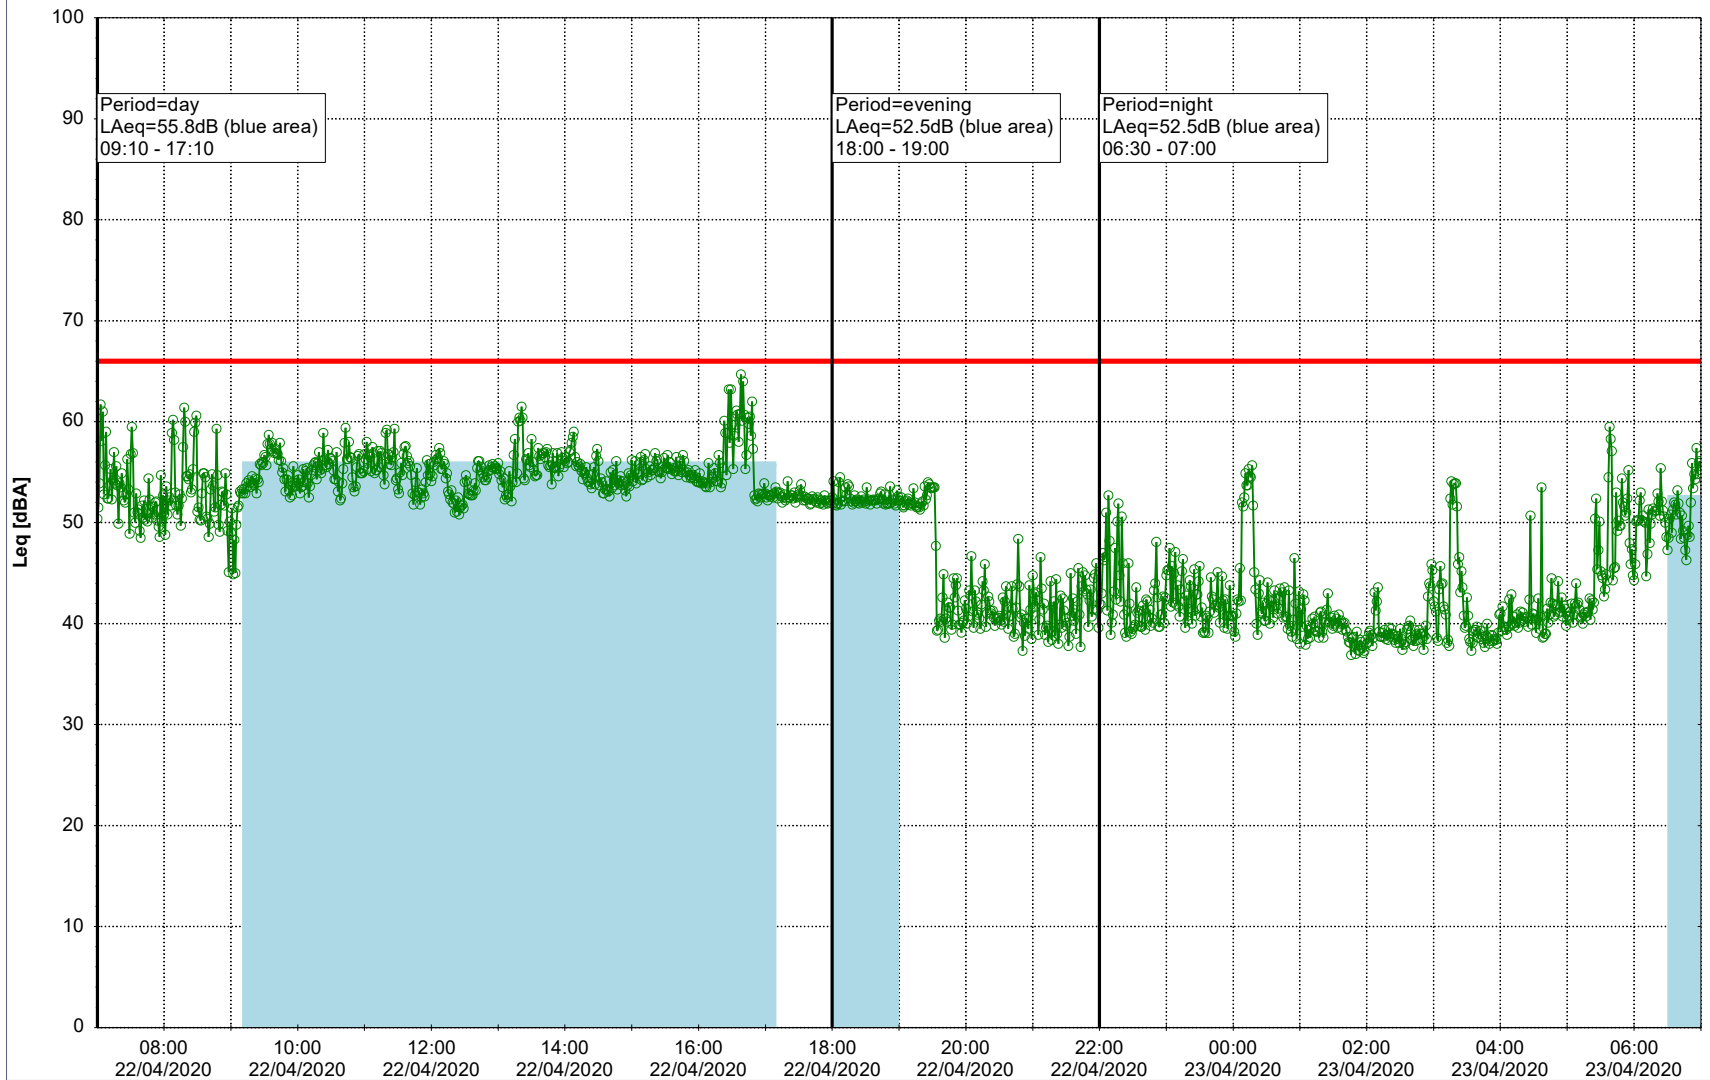

21/04/2020
22/04/2020

○○○ EBR-OVK_NS02

Project: Kronos Sydhavnen
Construction: Enghave Brygge
Location: N-V

Plan View

Remarks

- Ørsted Værket

Noise Time Related Diagram

22/04/2020
23/04/2020

○○○ EBR-OVK_NS02

Project: Kronos Sydhavnen
Construction: Enghave Brygge
Location: N-V

Plan View

Remarks

- Ørsted Værket

Noise Time Related Diagram

23/04/2020
24/04/2020

○○○ EBR-OVK_NS02