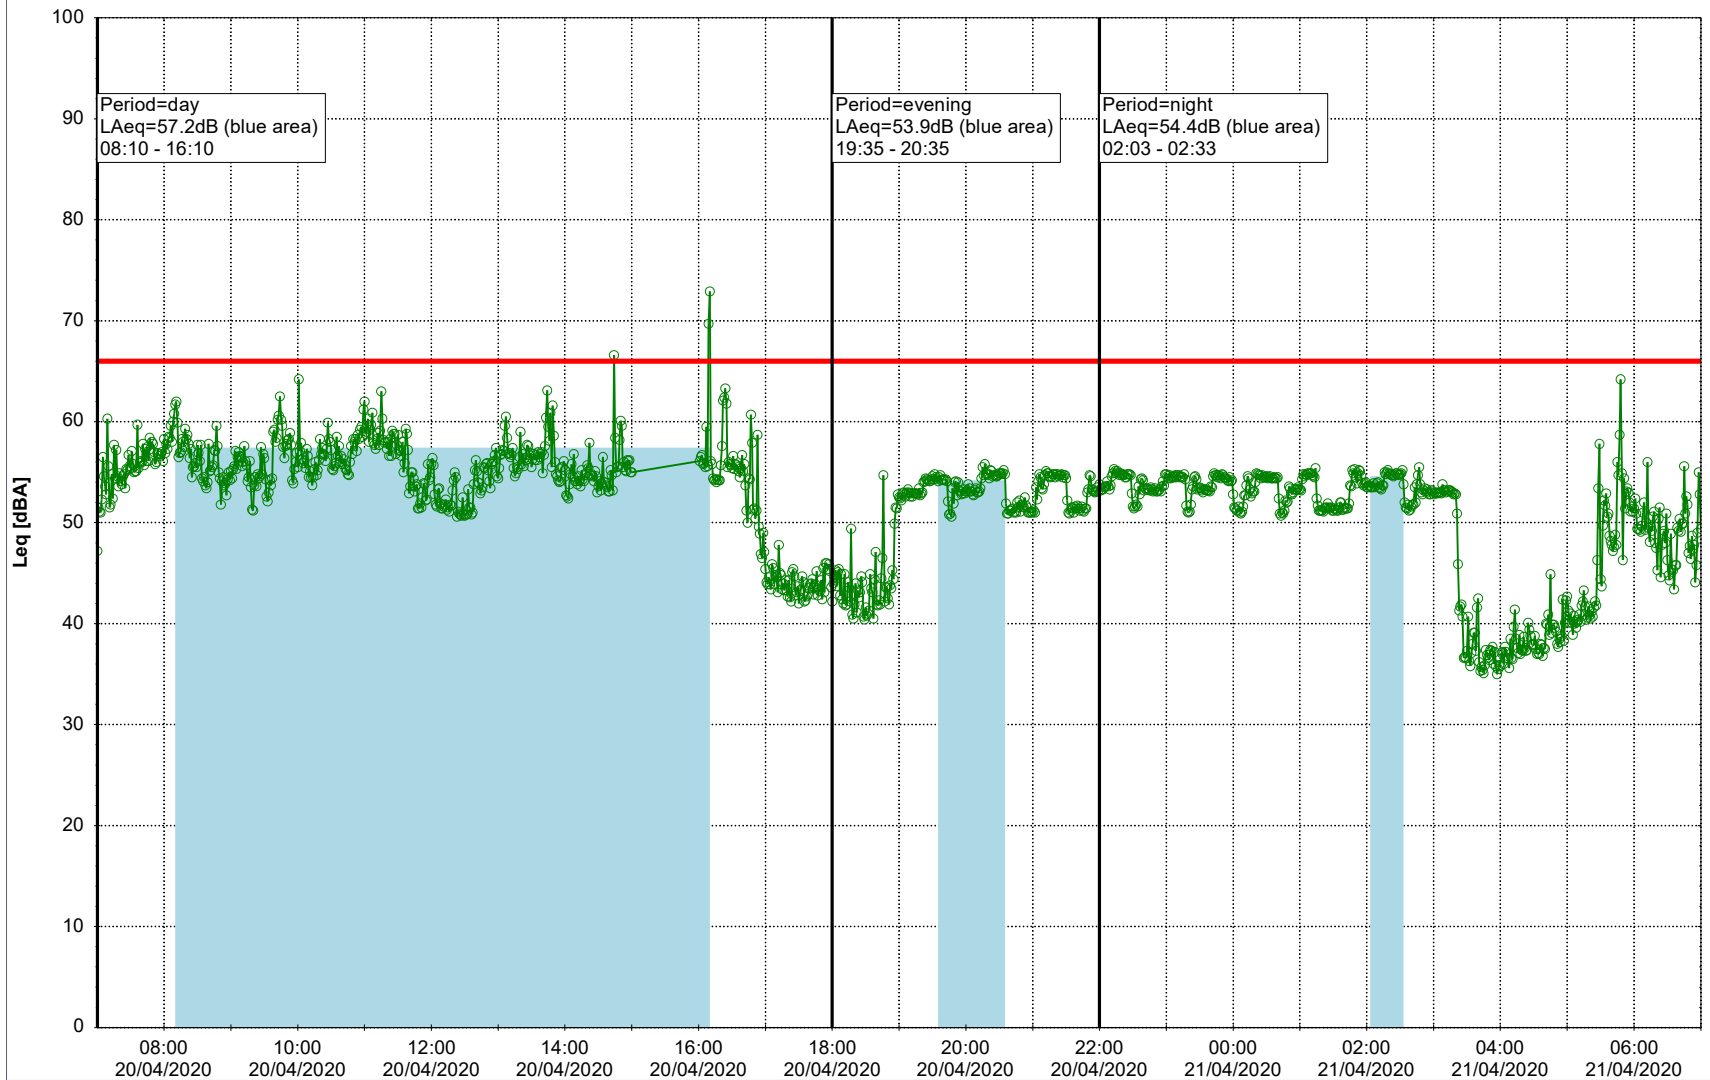

- Tegholmen

Noise Time Related Diagram

23/04/2020
24/04/2020

○○○ EBR-OVK_NS01

Project: Kronos Sydhavnen
Construction: Enghave Brygge
Location: N-V

Plan View

Remarks

- Ørsted Værket

Noise Time Related Diagram

20/04/2020
21/04/2020

○○○ EBR-OVK_NS02

Project: Kronos Sydhavnen
Construction: Enghave Brygge
Location: N-V

Plan View

Remarks

- Ørsted Værket

Noise Time Related Diagram