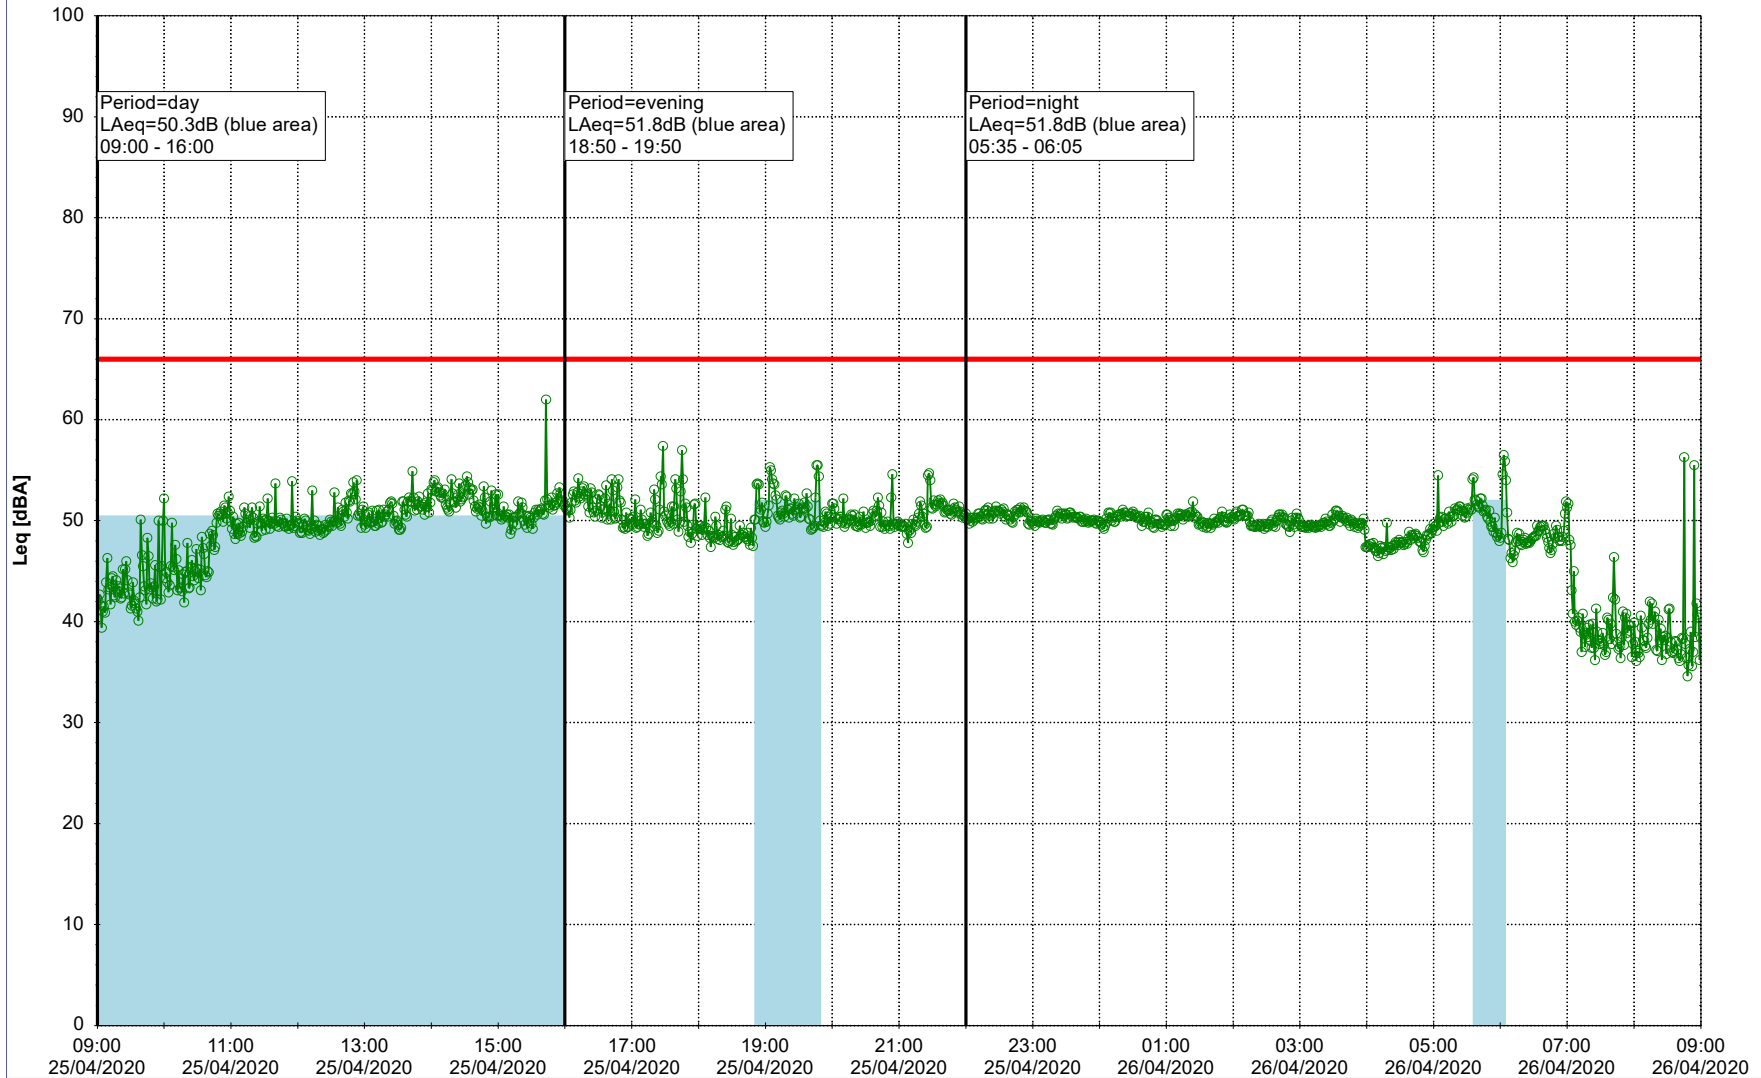

25/04/2020
26/04/2020

Plan View

Remarks

- Tegholmen

Noise Time Related Diagram

○○○ EBR-OVK_NS01

Project: Kronos Sydhavnen
Construction: Enghave Brygge
Location: N-V

Plan View

Remarks

- Tegholmen

Noise Time Related Diagram

26/04/2020
27/04/2020

○○○ EBR-OVK_NS01

Project: Kronos Sydhavnen
Construction: Enghave Brygge
Location: N-V

Plan View

Remarks

- Ørsted Værket

Noise Time Related Diagram

24/04/2020
25/04/2020

○○○○ EBR-OVK_NS02

Project: Kronos Sydhavnen
Construction: Enghave Brygge
Location: N-V

Plan View

Remarks

- Ørsted Værket