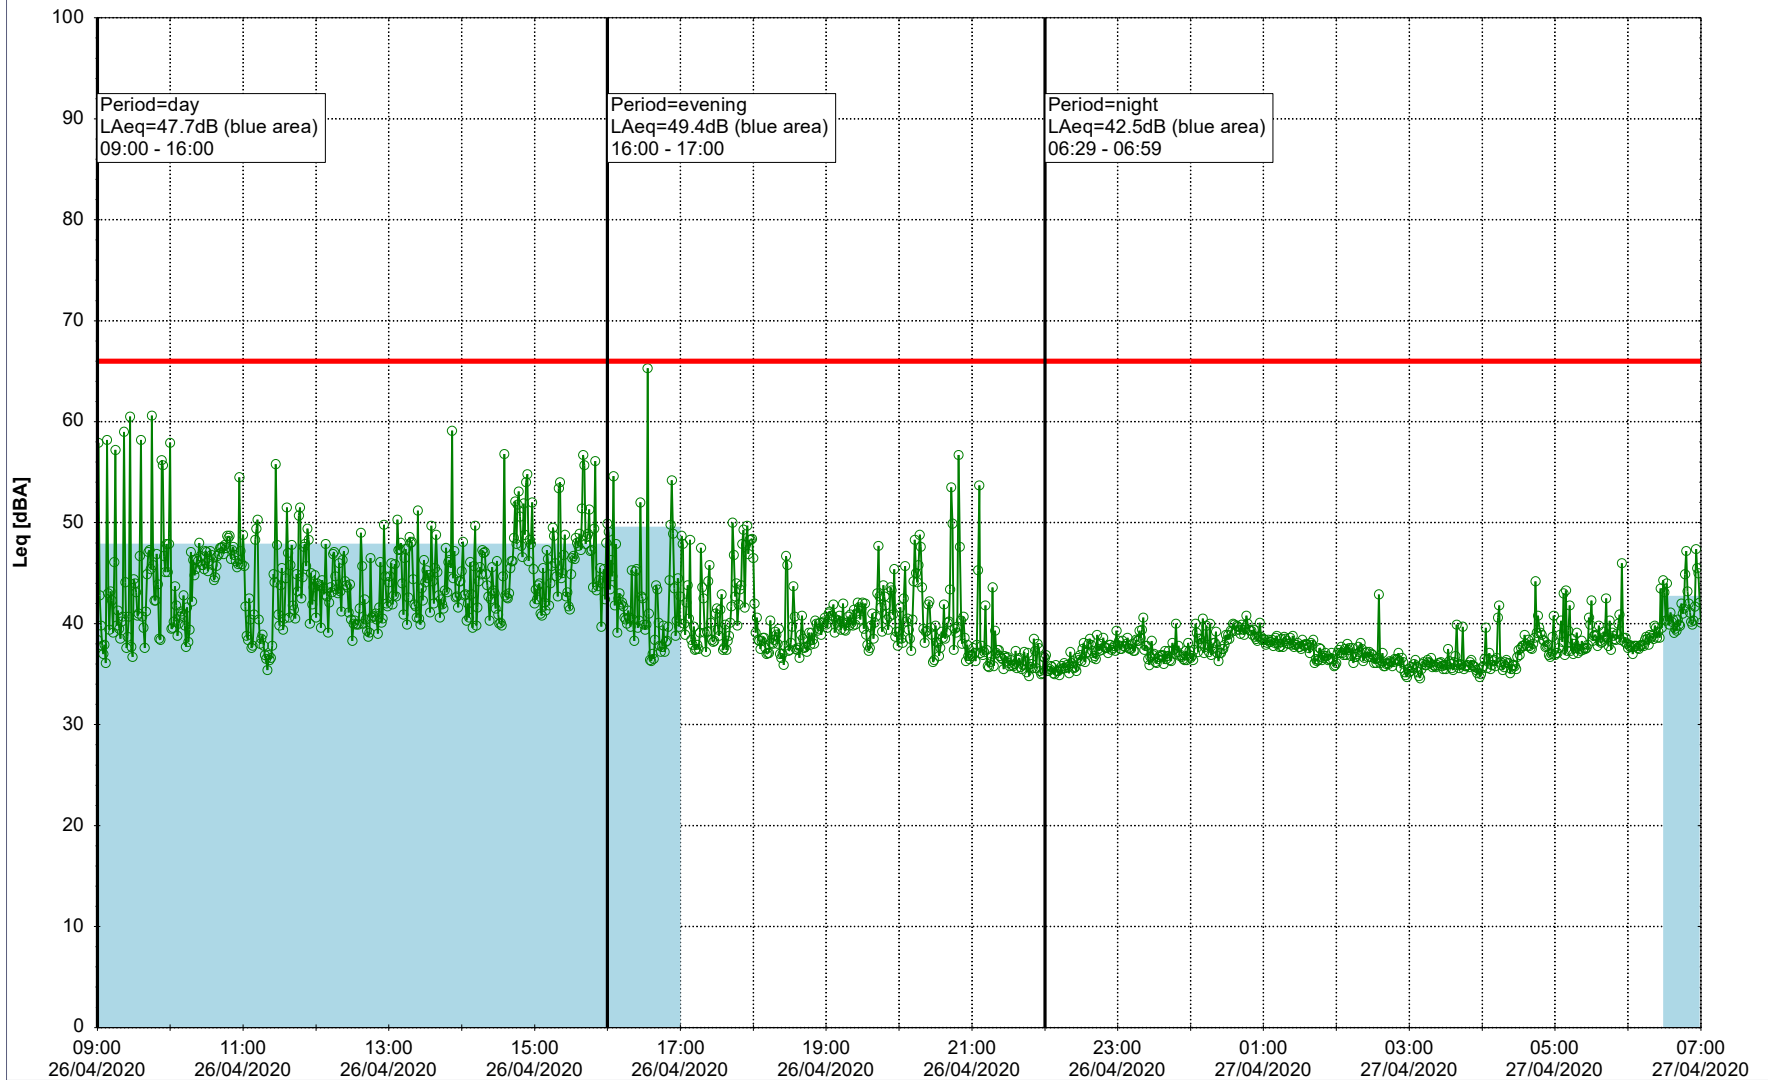

25/04/2020
26/04/2020

Plan View

Remarks

- Tegholmen

Noise Time Related Diagram

○○○ EBR-OVK_NS01

Project: Kronos Sydhavnen
Construction: Enghave Brygge
Location: N-V

Plan View

Remarks

- Tegholmen

Noise Time Related Diagram

26/04/2020
27/04/2020

○○○ EBR-OVK_NS01

Project: Kronos Sydhavnen
Construction: Enghave Brygge
Location: N-V

Plan View

Remarks

- Ørsted Værket

Noise Time Related Diagram

24/04/2020
25/04/2020

○○○○ EBR-OVK_NS02

Project: Kronos Sydhavnen
Construction: Enghave Brygge
Location: N-V

Plan View

Remarks

- Ørsted Værket