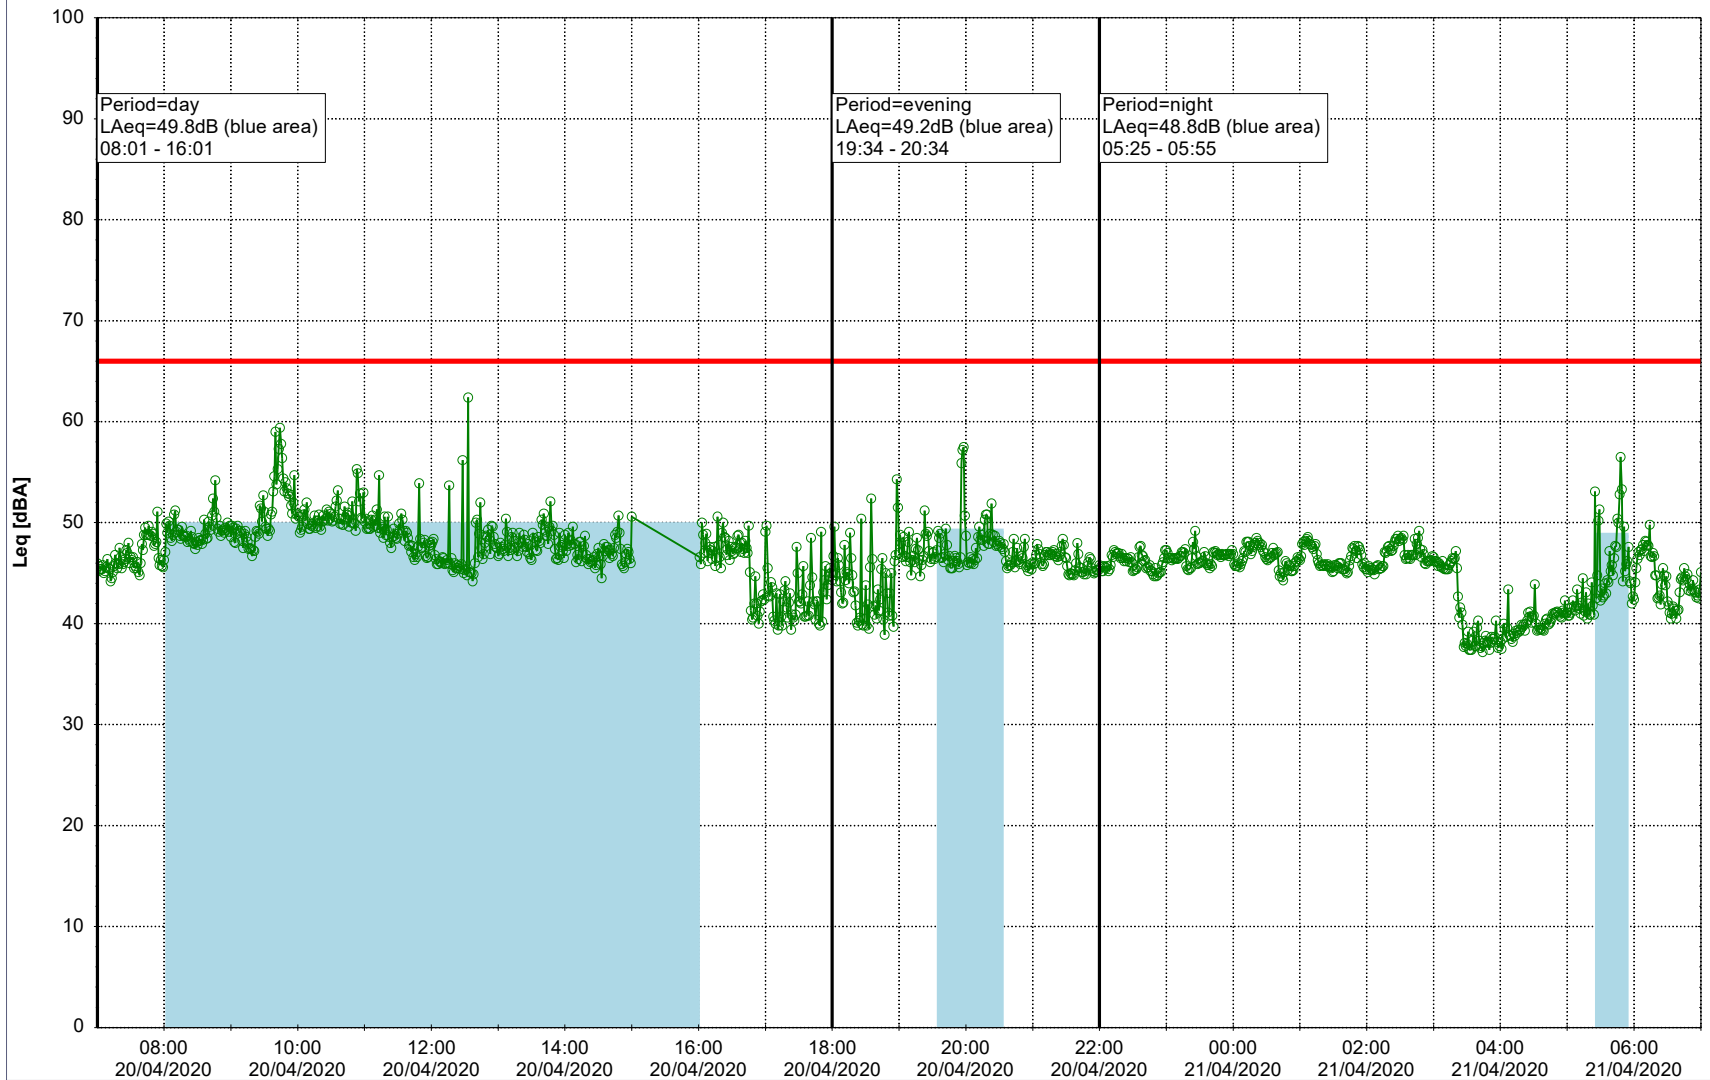

Project: Kronos Sydhavnen
Construction: Enghave Brygge
Location: N-V

Plan View

Remarks

- Tegholmen

Noise Time Related Diagram

20/04/2020
21/04/2020

○○○ EBR-OVK_NS01

Project: Kronos Sydhavnen
Construction: Enghave Brygge
Location: N-V

Plan View

Remarks

- Tegholmen

Noise Time Related Diagram

21/04/2020
22/04/2020

○○○ EBR-OVK_NS01

Project: Kronos Sydhavnen
Construction: Enghave Brygge
Location: N-V

Plan View