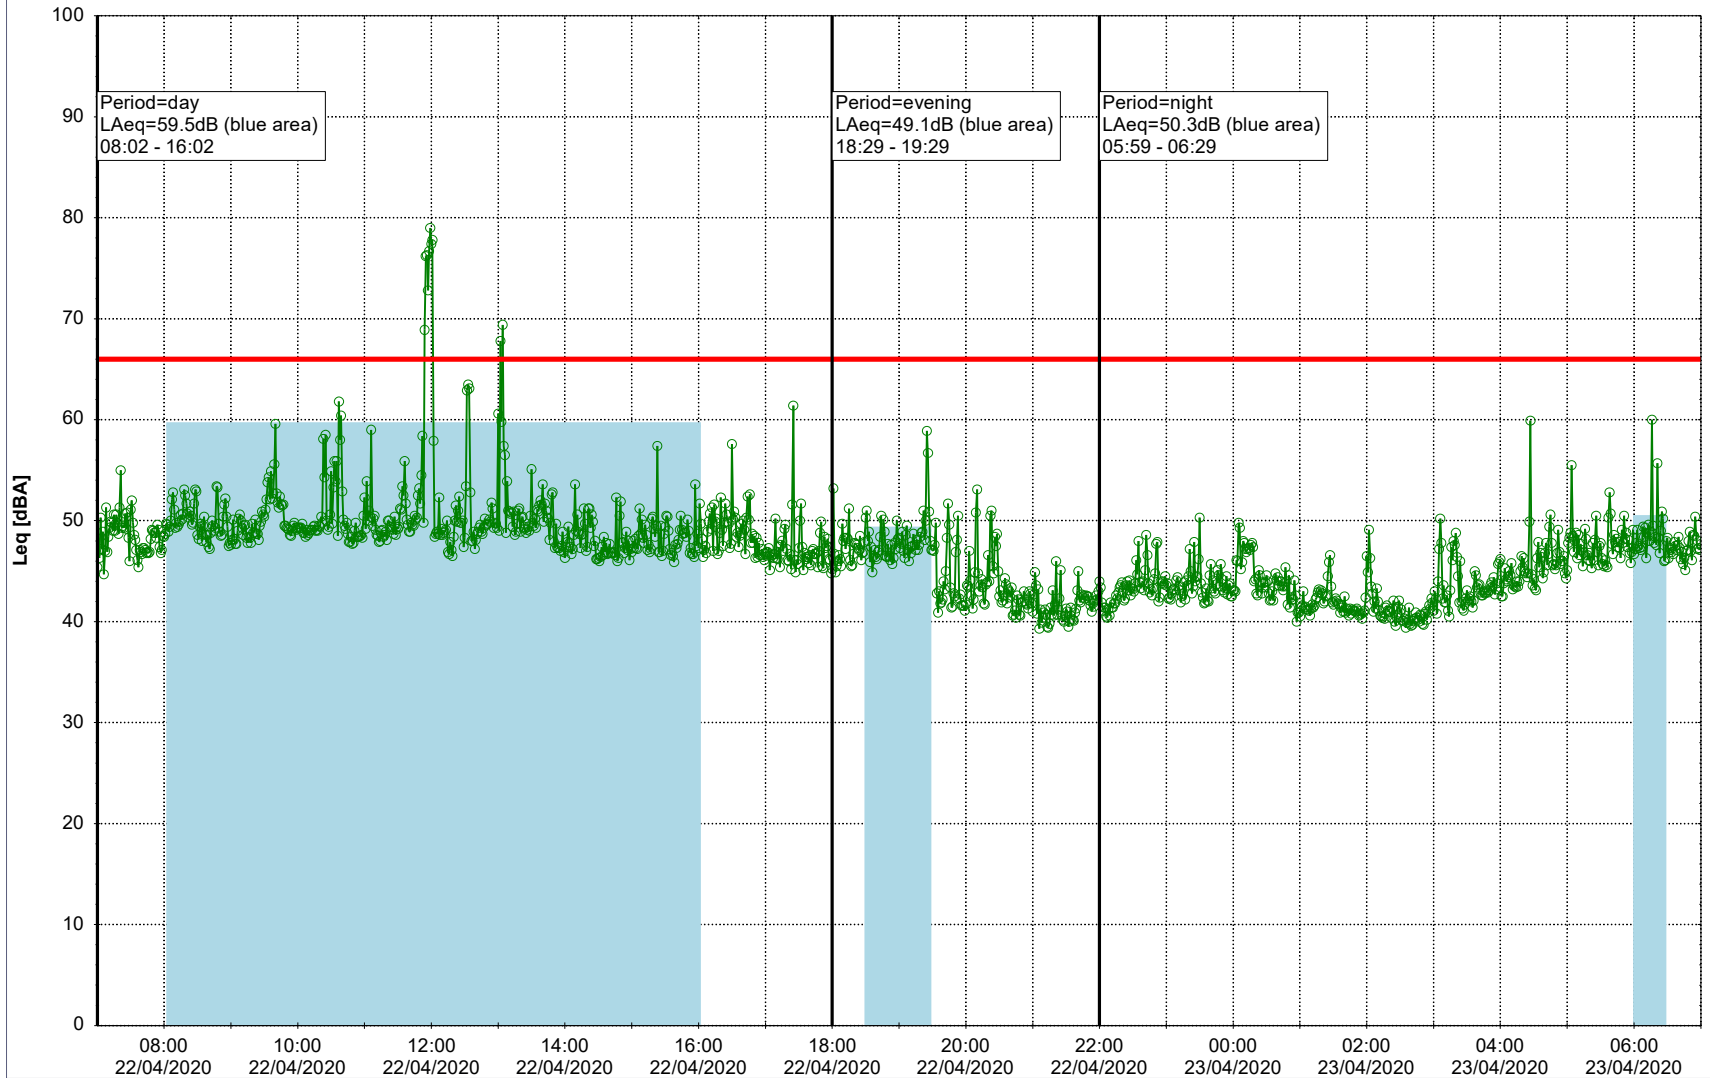

Plan View

Remarks

- Tegholmen

Noise Time Related Diagram

21/04/2020
22/04/2020

○○○ EBR-OVK_NS01

Project: Kronos Sydhavnen
Construction: Enghave Brygge
Location: N-V

Plan View

Remarks

- Tegholmen

Noise Time Related Diagram

22/04/2020
23/04/2020

○○○ EBR-OVK_NS01

Project: Kronos Sydhavnen
Construction: Enghave Brygge
Location: N-V

Plan View

Remarks