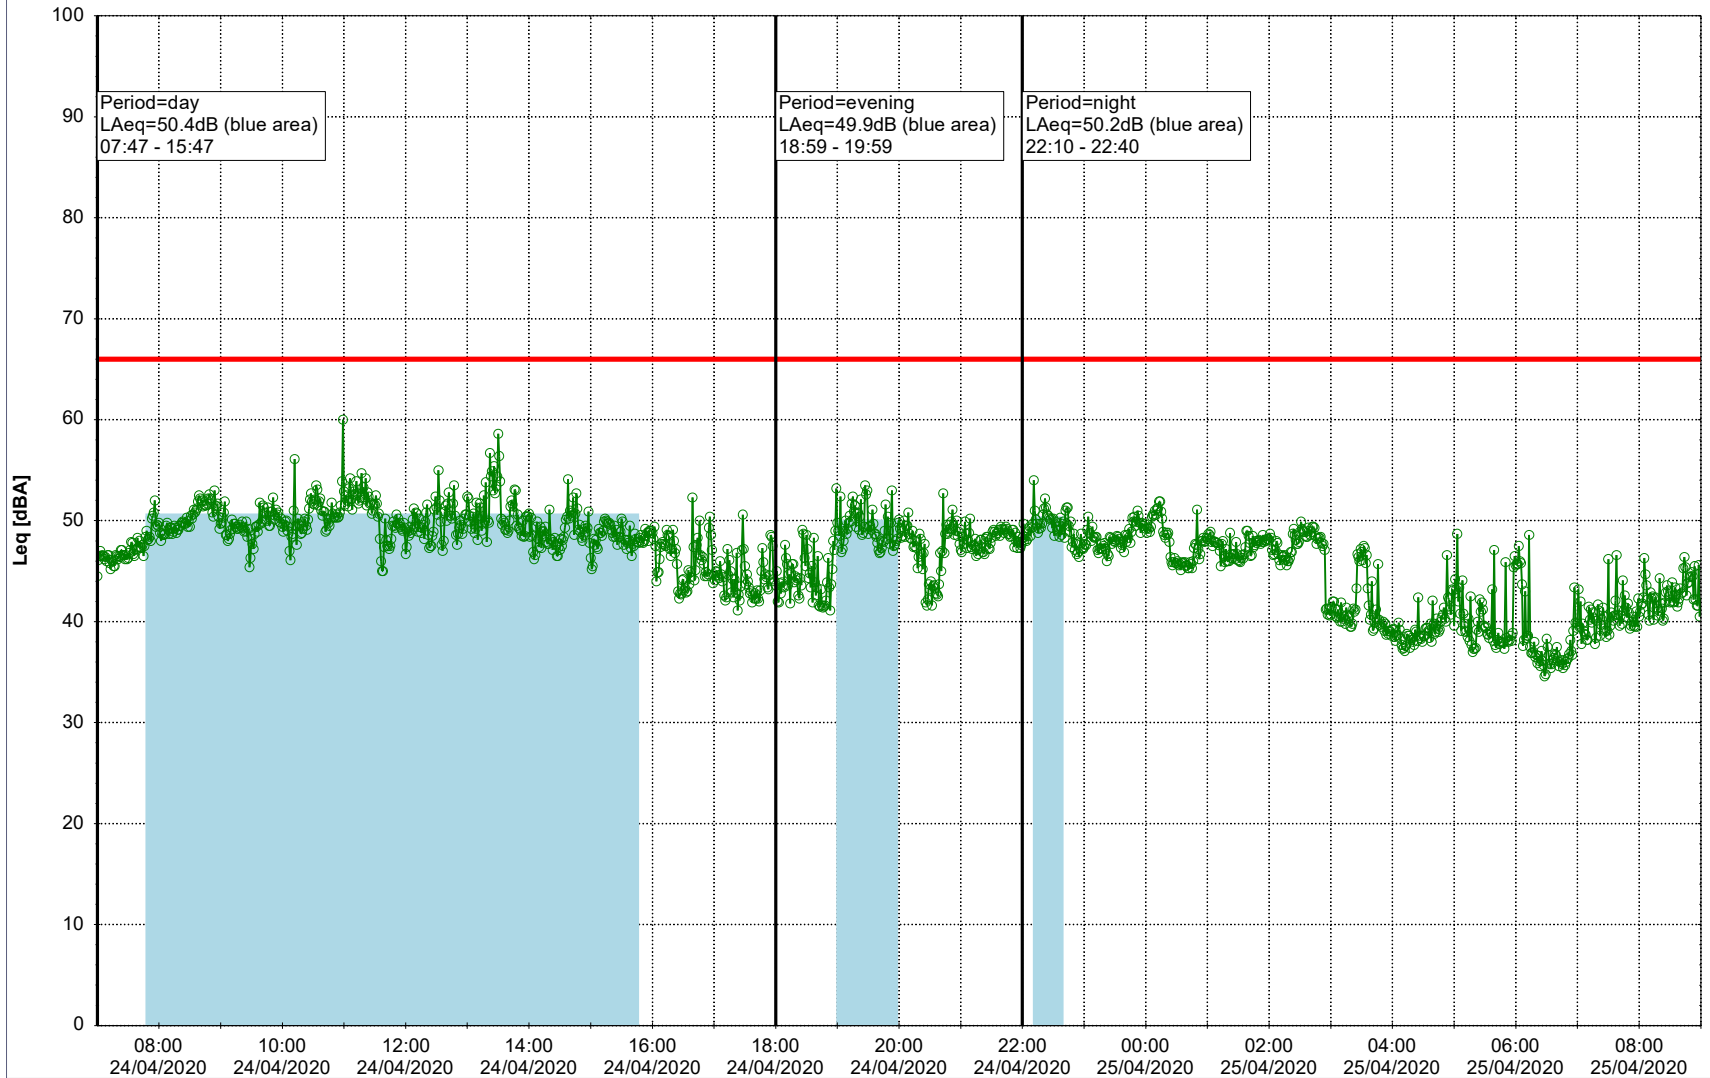

Project: Kronos Sydhavnen
Construction: Enghave Brygge
Location: N-V

Plan View

Remarks

- Tegholmen

Noise Time Related Diagram

24/04/2020
25/04/2020

○○○○ EBR-OVK_NS01

Project: Kronos Sydhavnen
Construction: Enghave Brygge
Location: N-V

25/04/2020
26/04/2020

Plan View

Remarks

- Tegholmen

Noise Time Related Diagram

○○○ EBR-OVK_NS01

Project: Kronos Sydhavnen
Construction: Enghave Brygge
Location: N-V

Plan View