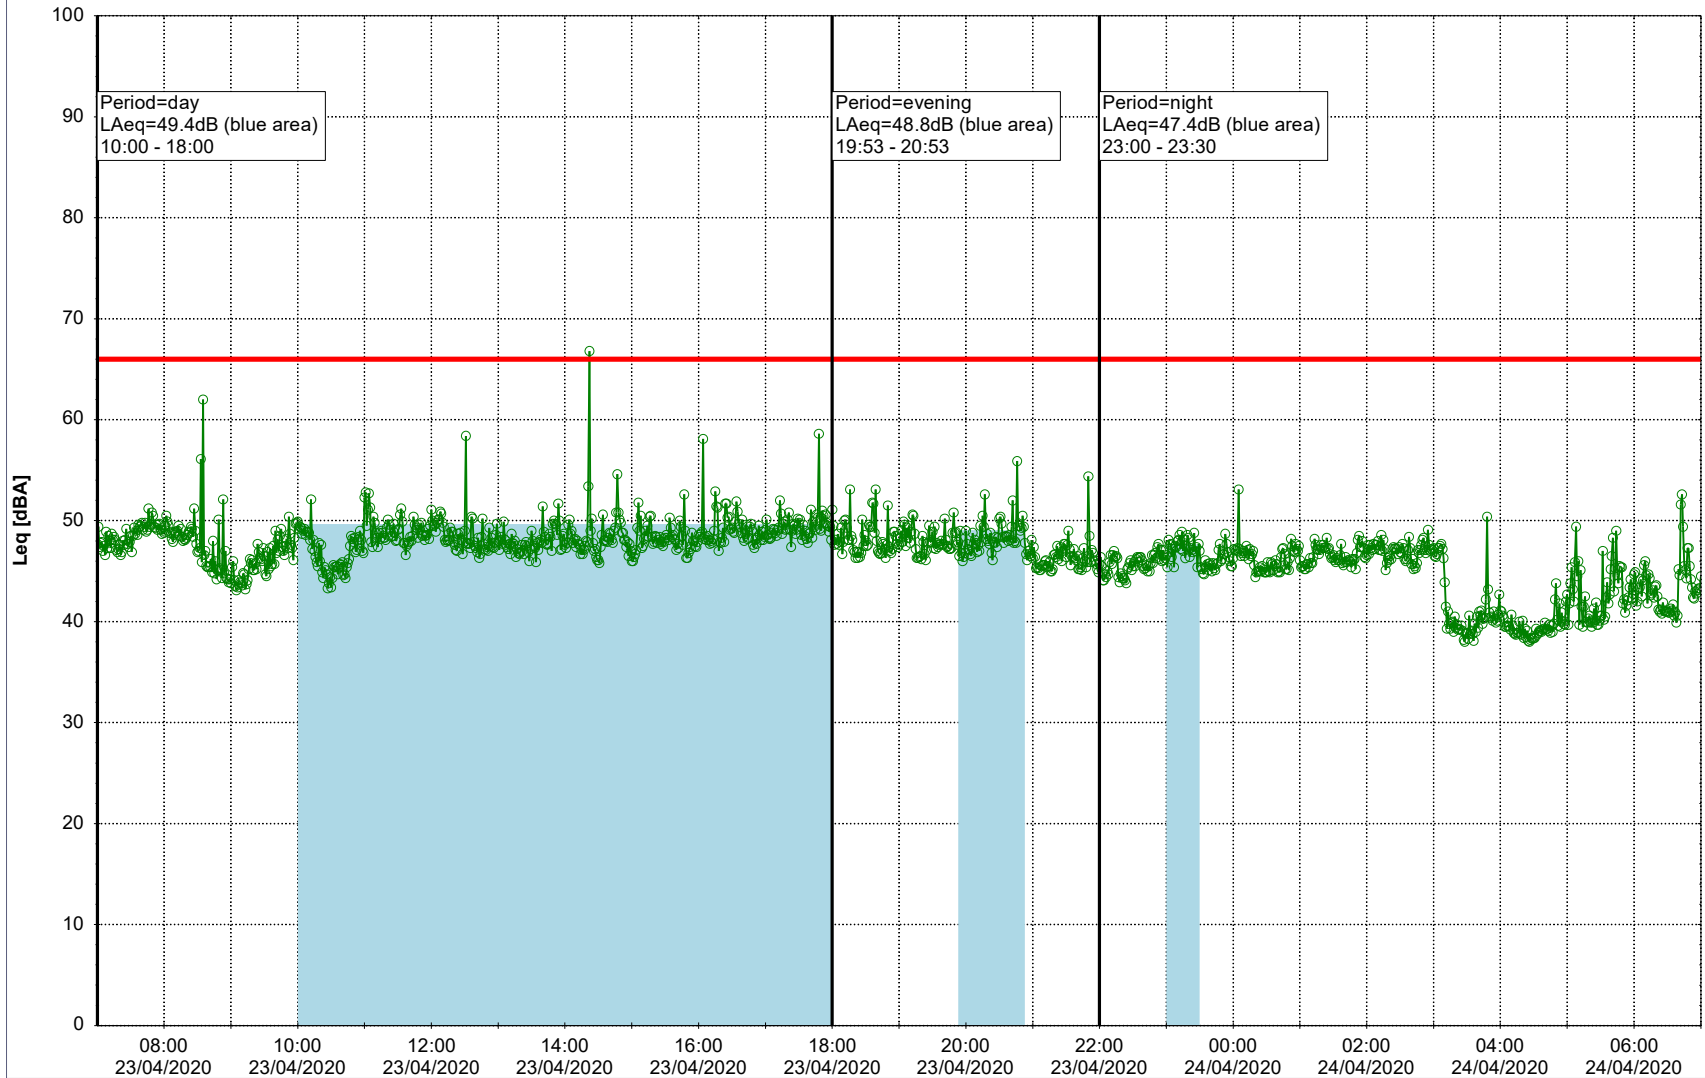

Remarks

- Tegholmen

Noise Time Related Diagram

22/04/2020
23/04/2020

○○○ EBR-OVK_NS01

Project: Kronos Sydhavnen
Construction: Enghave Brygge
Location: N-V

Plan View

Remarks

- Tegholmen

Noise Time Related Diagram

23/04/2020
24/04/2020

○○○ EBR-OVK_NS01

Project: Kronos Sydhavnen
Construction: Enghave Brygge
Location: N-V

Plan View

Remarks

- Ørsted Værket