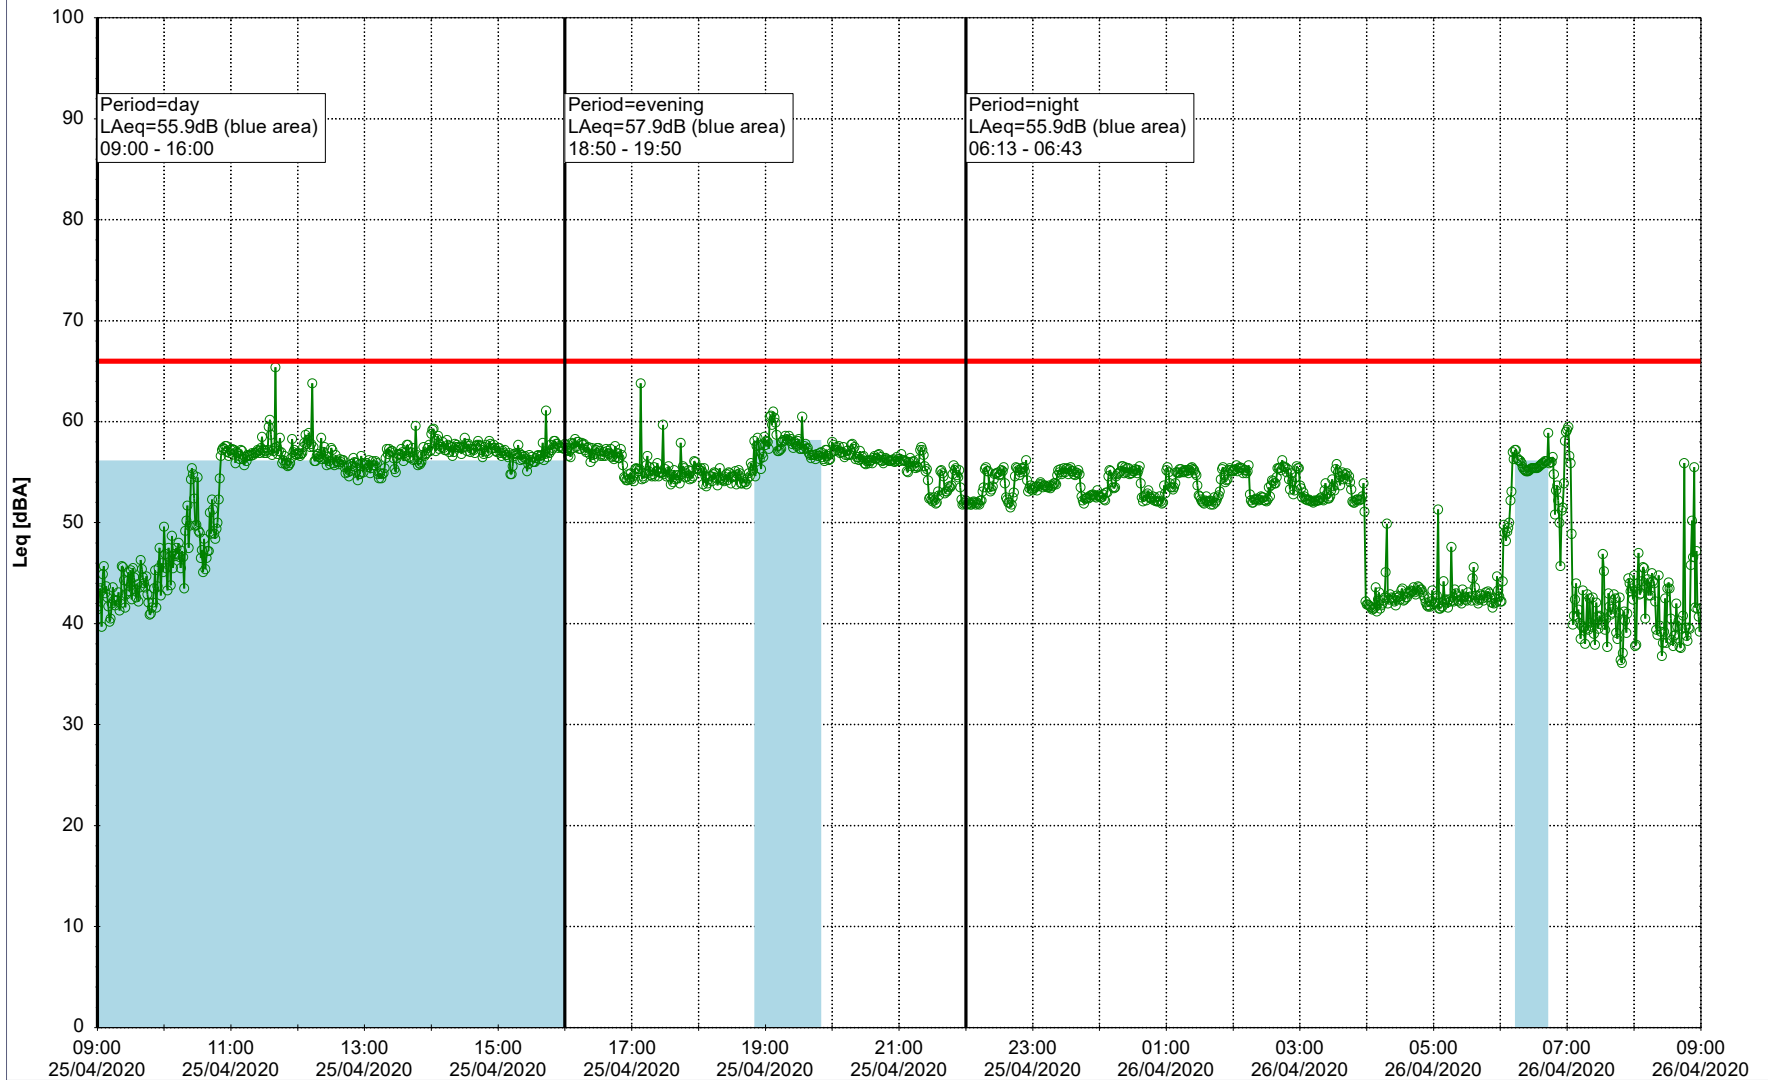

- Ørsted Værket

Noise Time Related Diagram

24/04/2020
25/04/2020

○○○○ EBR-OVK_NS02

Project: Kronos Sydhavnen
Construction: Enghave Brygge
Location: N-V

Plan View

Remarks

- Ørsted Værket

Noise Time Related Diagram

25/04/2020
26/04/2020

○○○○ EBR-OVK_NS02

Project: Kronos Sydhavnen
Construction: Enghave Brygge
Location: N-V

Plan View

Remarks

- Ørsted Værket

Noise Time Related Diagram