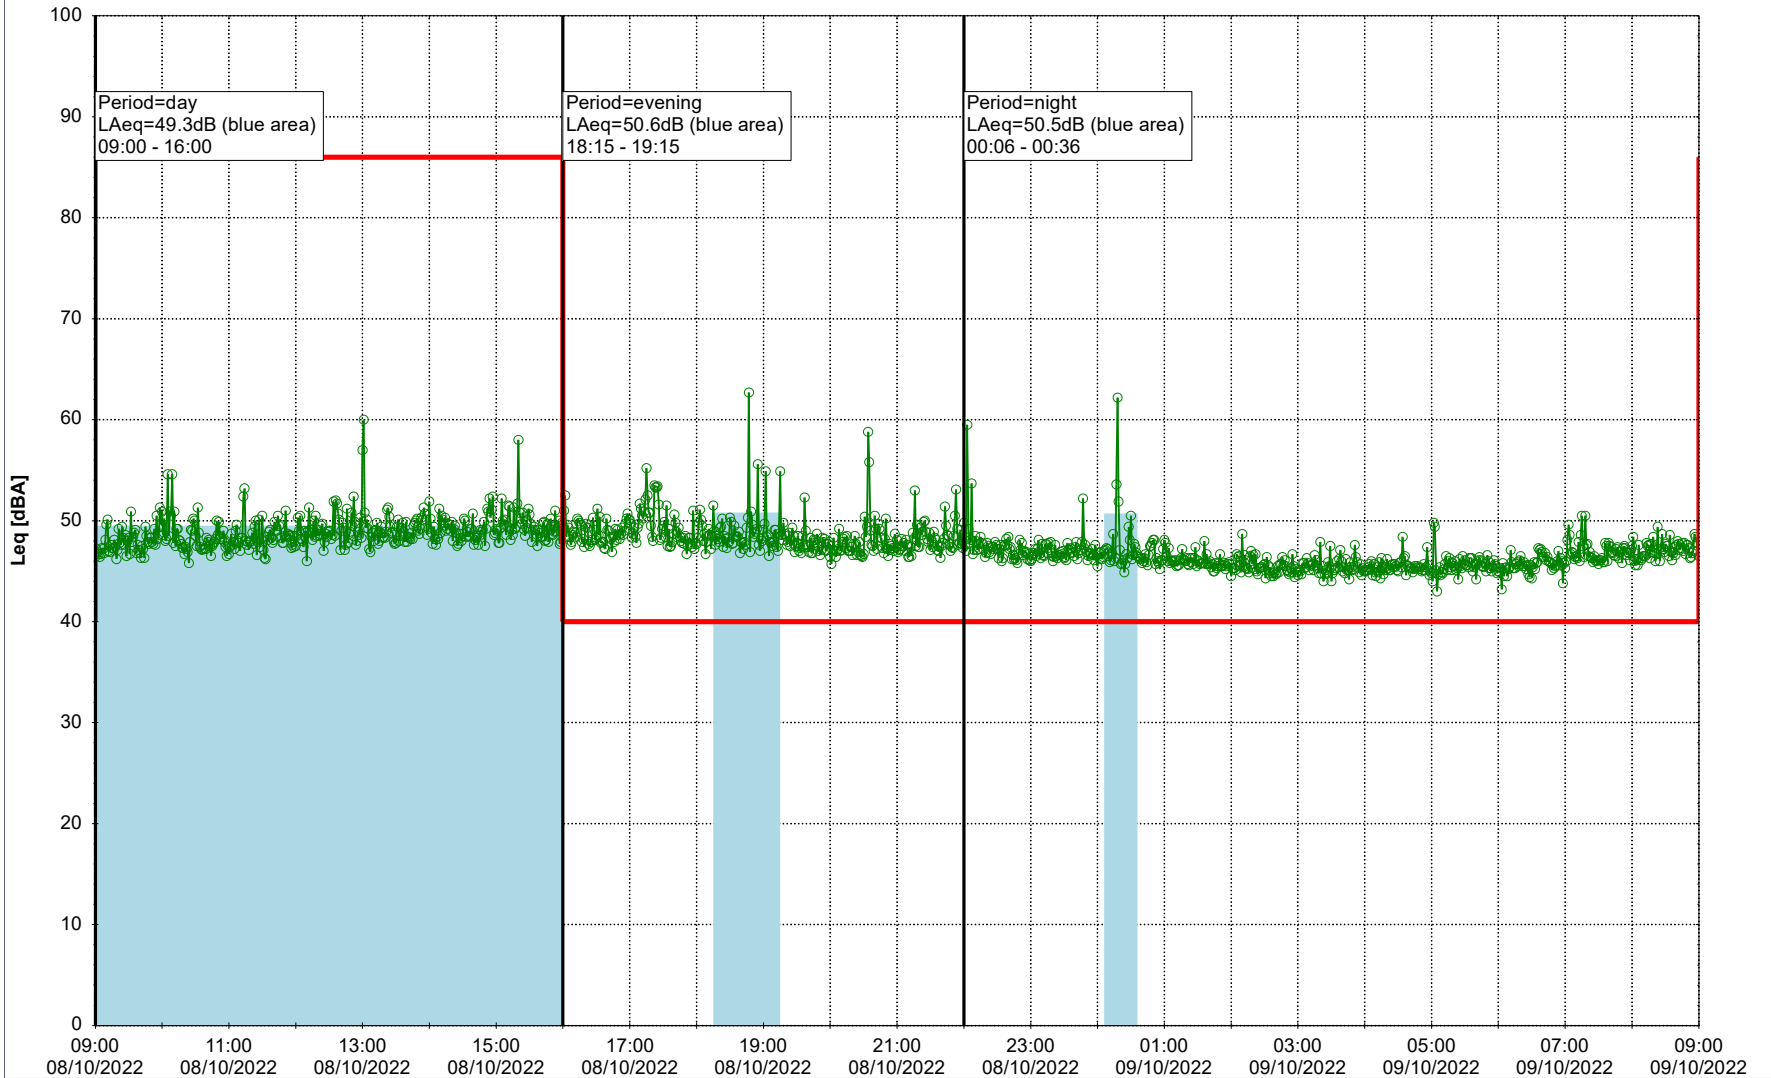

Noise Time Related Diagram

08/10/2022
09/10/2022

○○○○ MOP_NS01