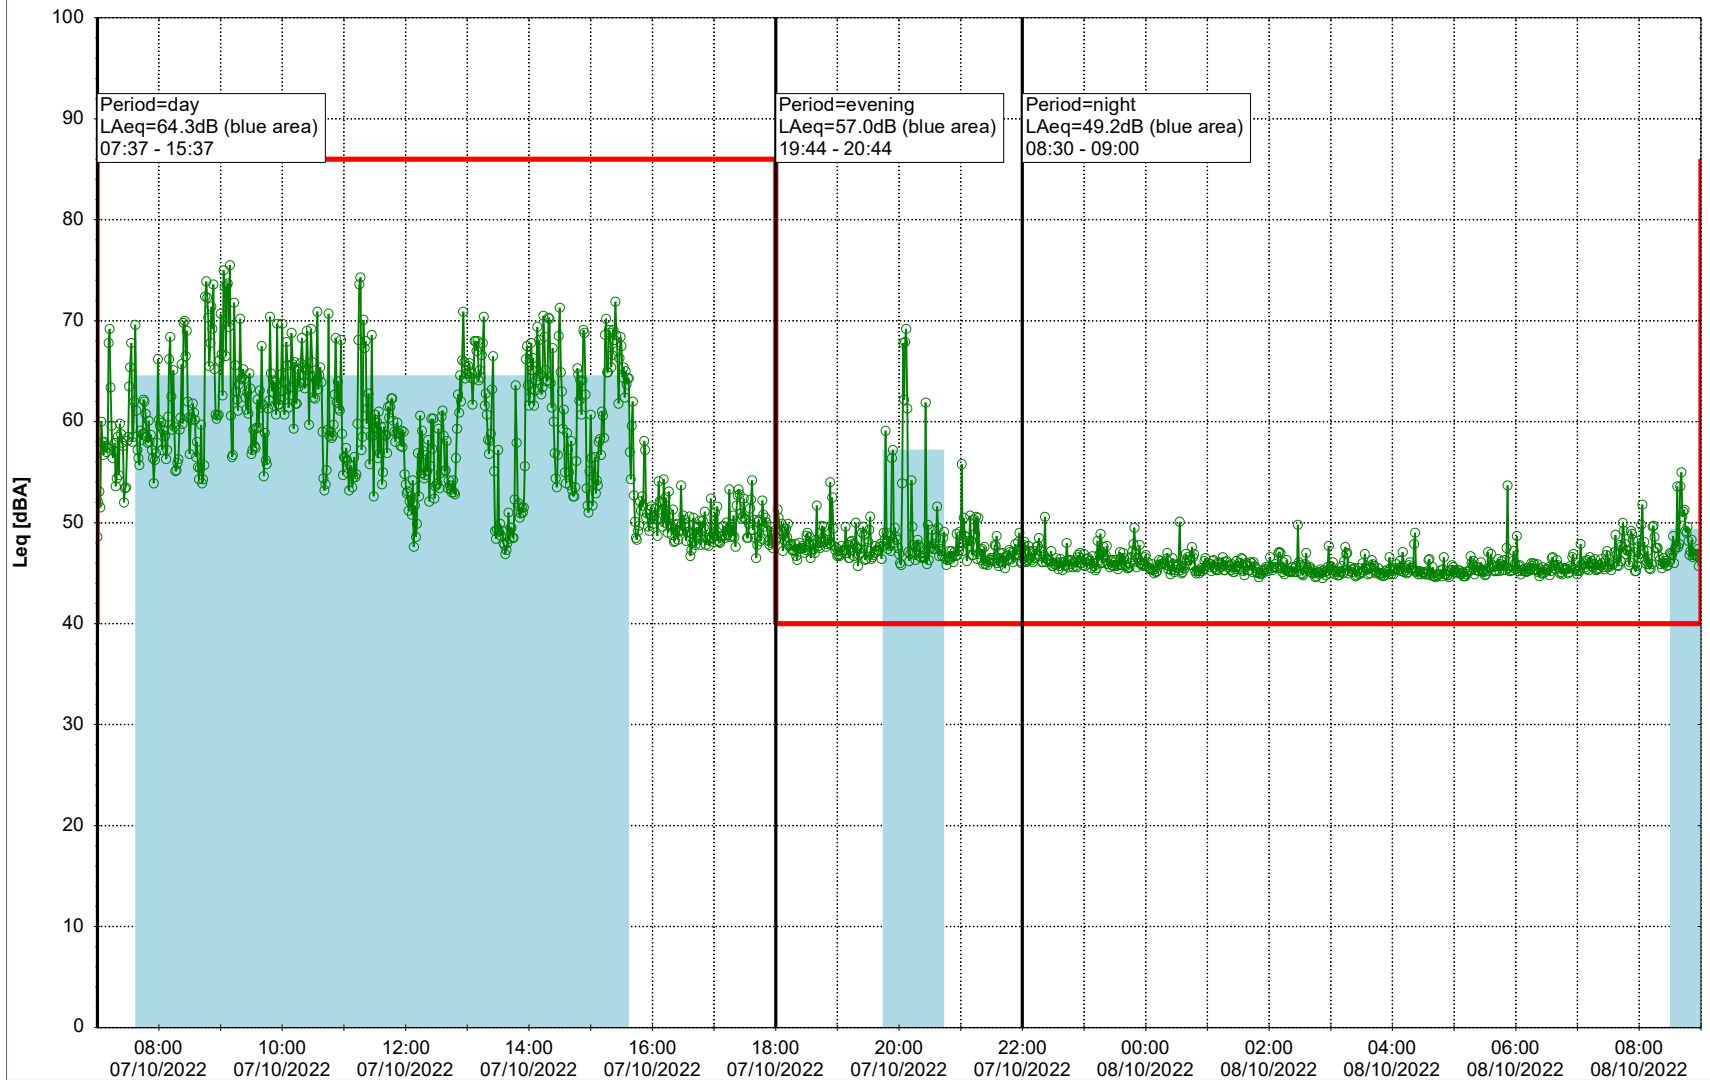

Noise Time Related Diagram

07/10/2022
08/10/2022

○○○○ MOP_NS01