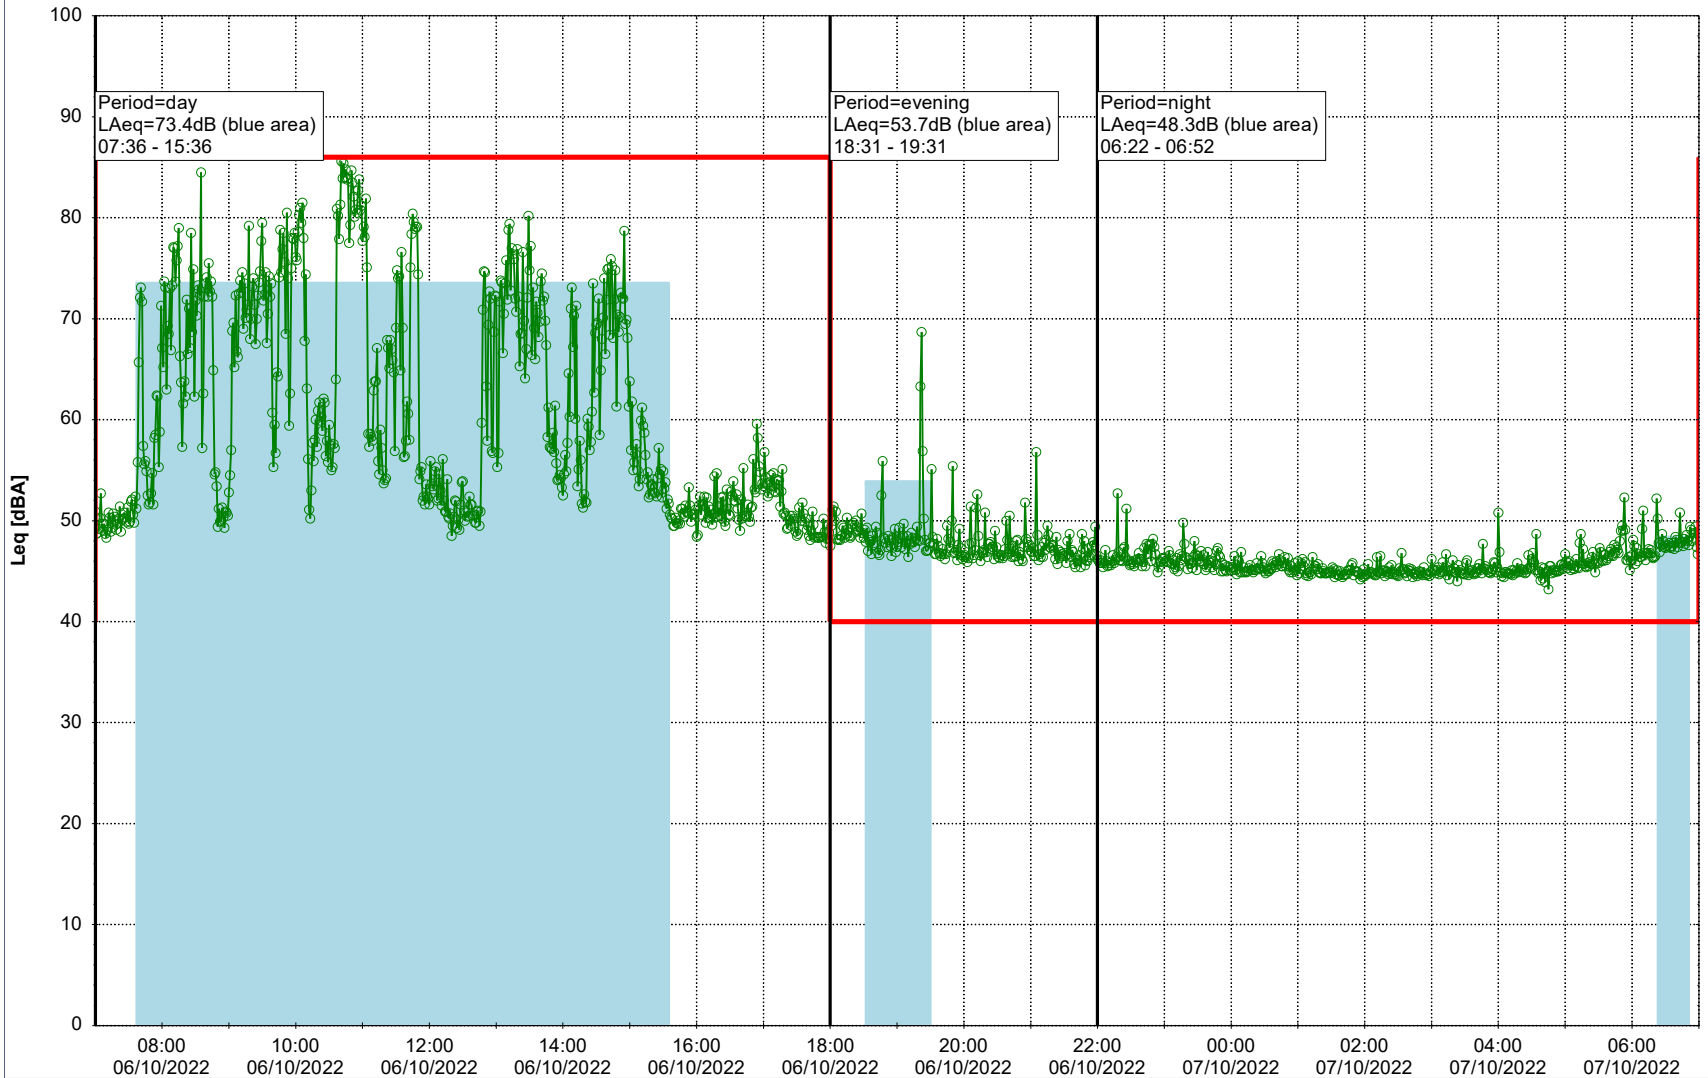

Noise Time Related Diagram

06/10/2022
07/10/2022

○○○○ MOP_NS01