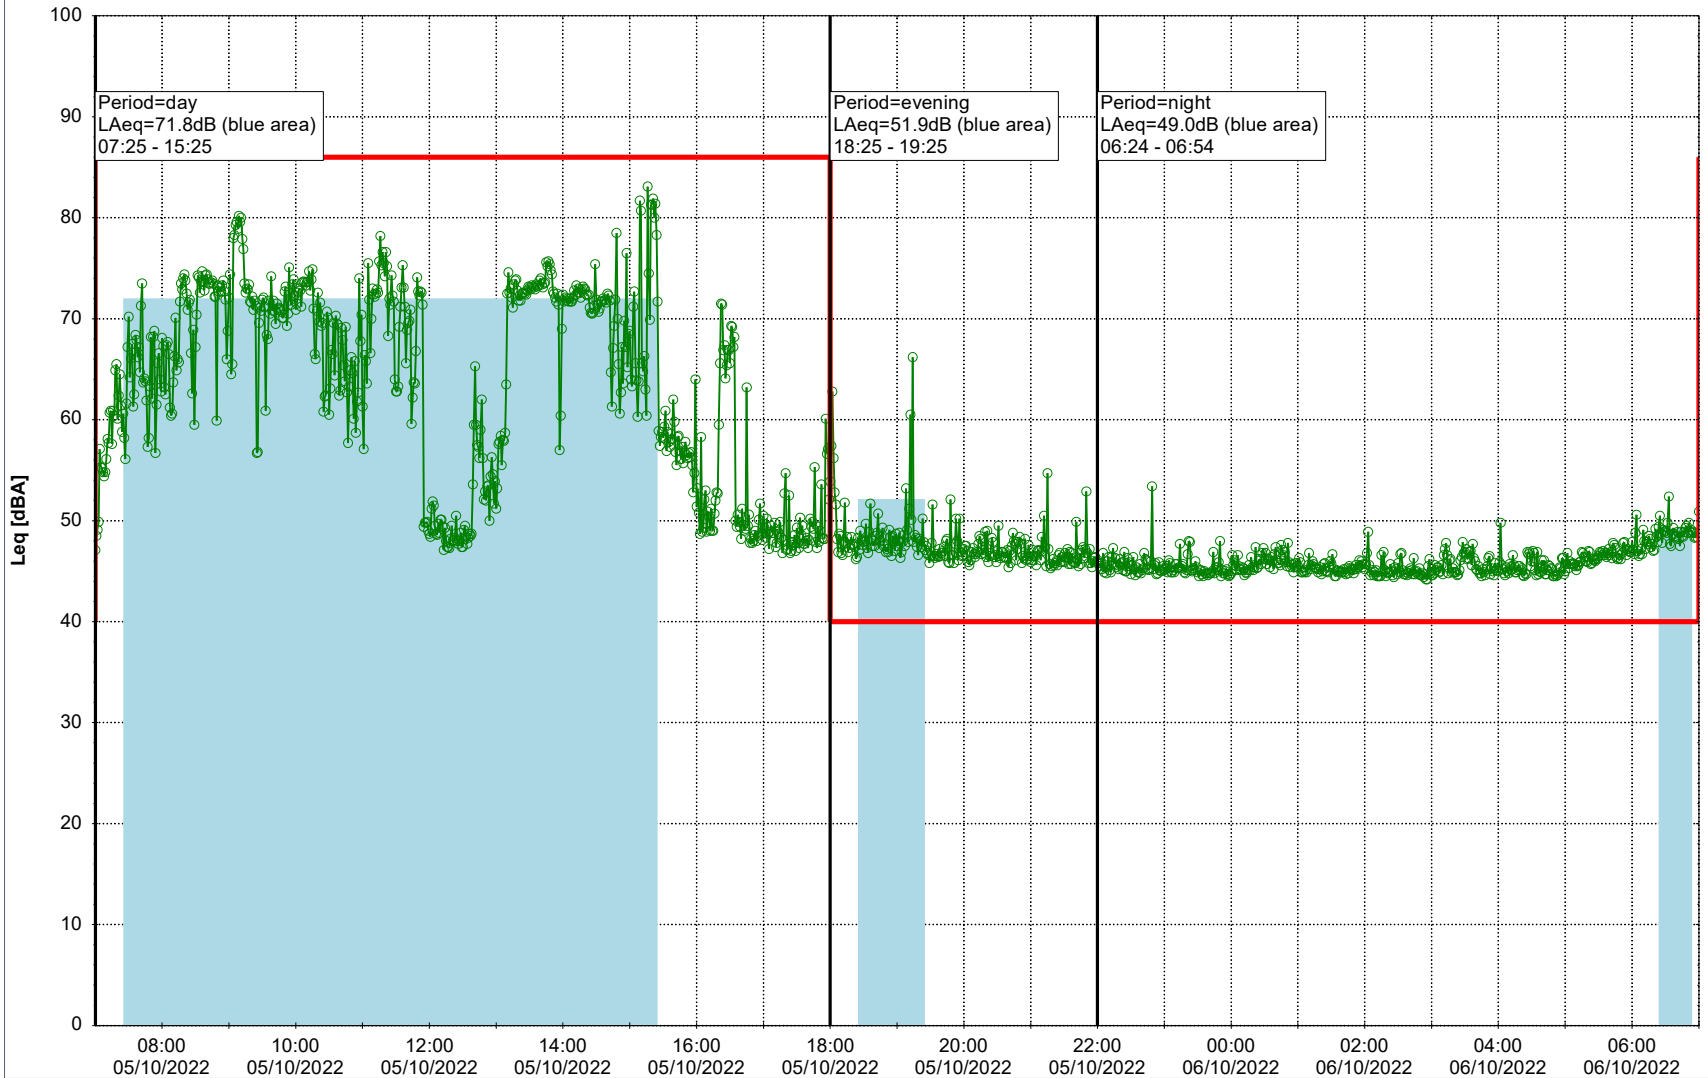

Noise Time Related Diagram

05/10/2022
06/10/2022

○○○○ MOP_NS01