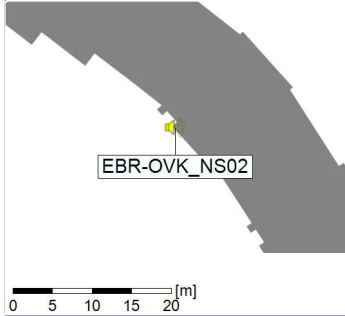

Plan View

Remarks

...

Noise Time Related Diagram

16/02/2022
17/02/2022

○○○○ EBR-OVK_NS02

Project: Kronos Sydhavnen
Construction: Enghave Brygge
Location: N-V

Plan View