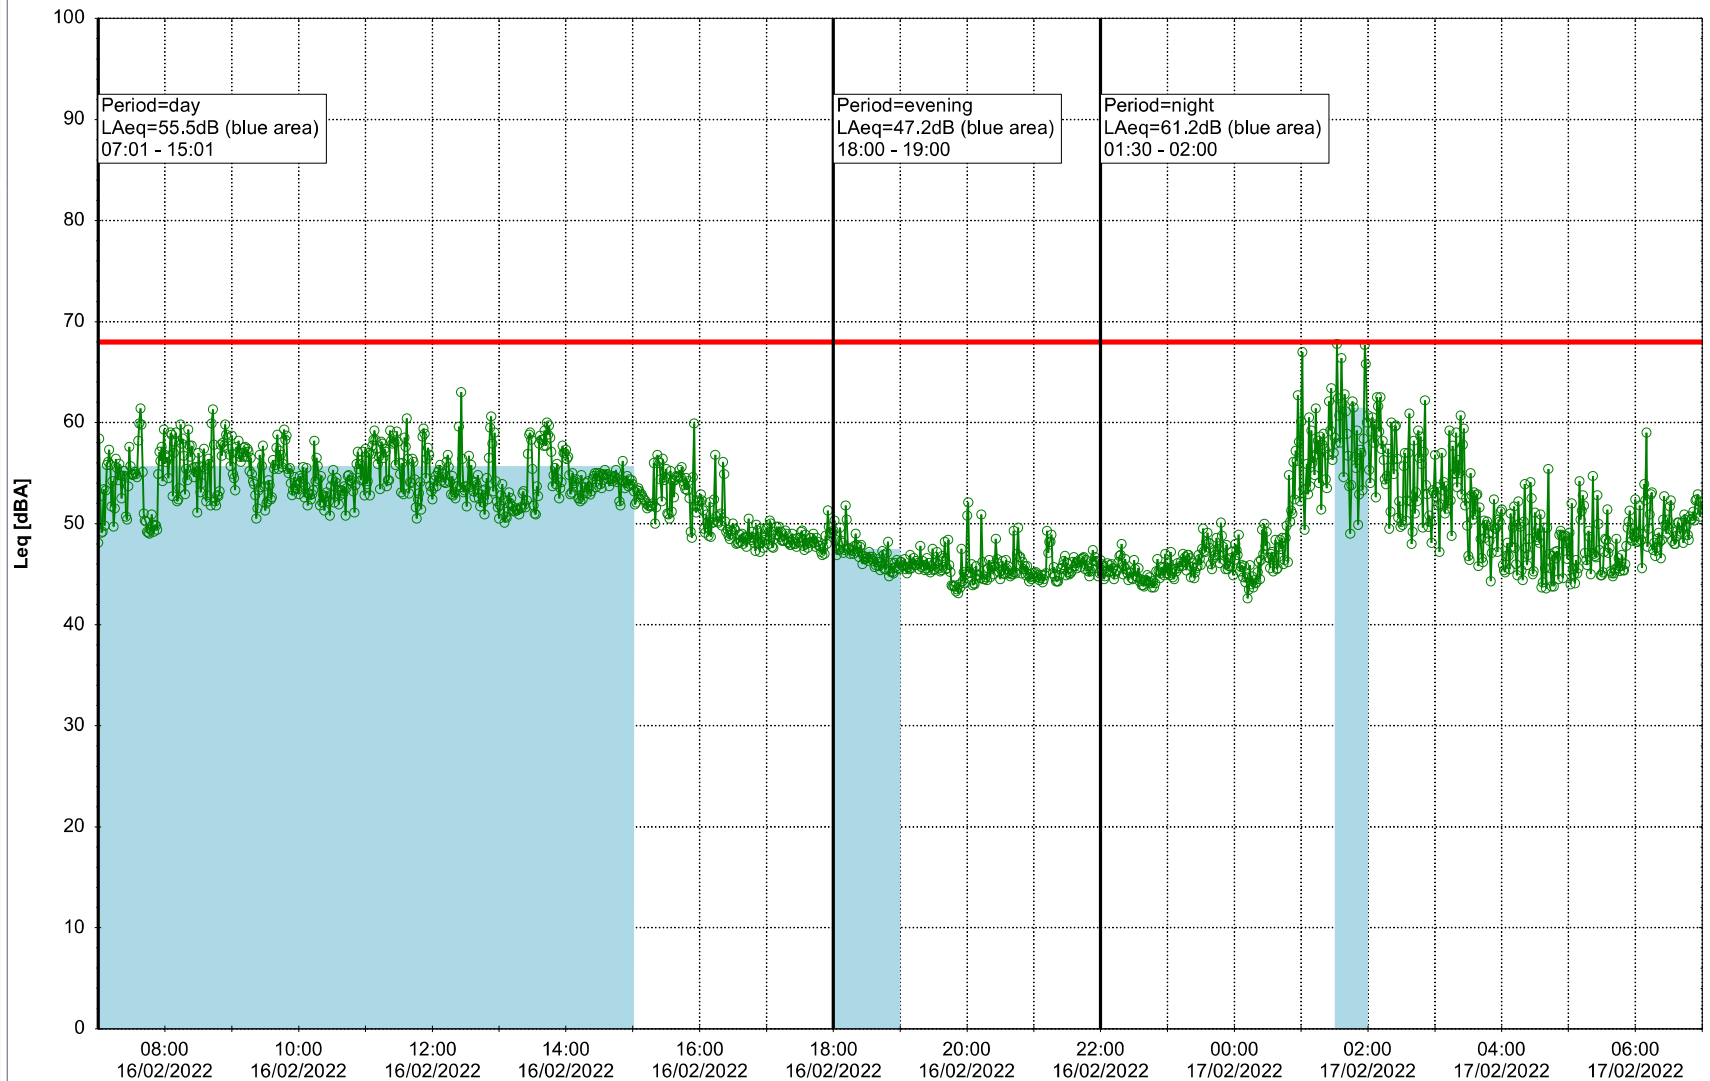

Plan View

Remarks

...

Noise Time Related Diagram

16/02/2022
17/02/2022

○○○○ EBR-OVK_NS02

Project: Kronos Sydhavnen
Construction: Enghave Brygge
Location: N-V

Plan View

EBR-OVK_NS02

Remarks

...

Noise Time Related Diagram

17/02/2022
18/02/2022

○○○ EBR-OVK_NS02

Project: Kronos Sydhavnen
Construction: Enghave Brygge
Location: N-V

Plan View