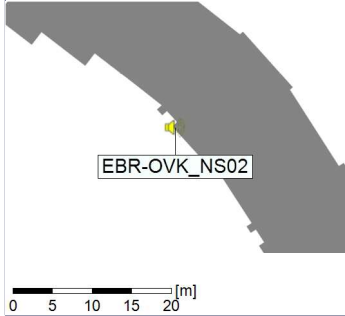

EBR-OVK_NS02

Remarks

...

Noise Time Related Diagram

17/02/2022
18/02/2022

○○○ EBR-OVK_NS02

Project: Kronos Sydhavnen
Construction: Enghave Brygge
Location: N-V

Plan View