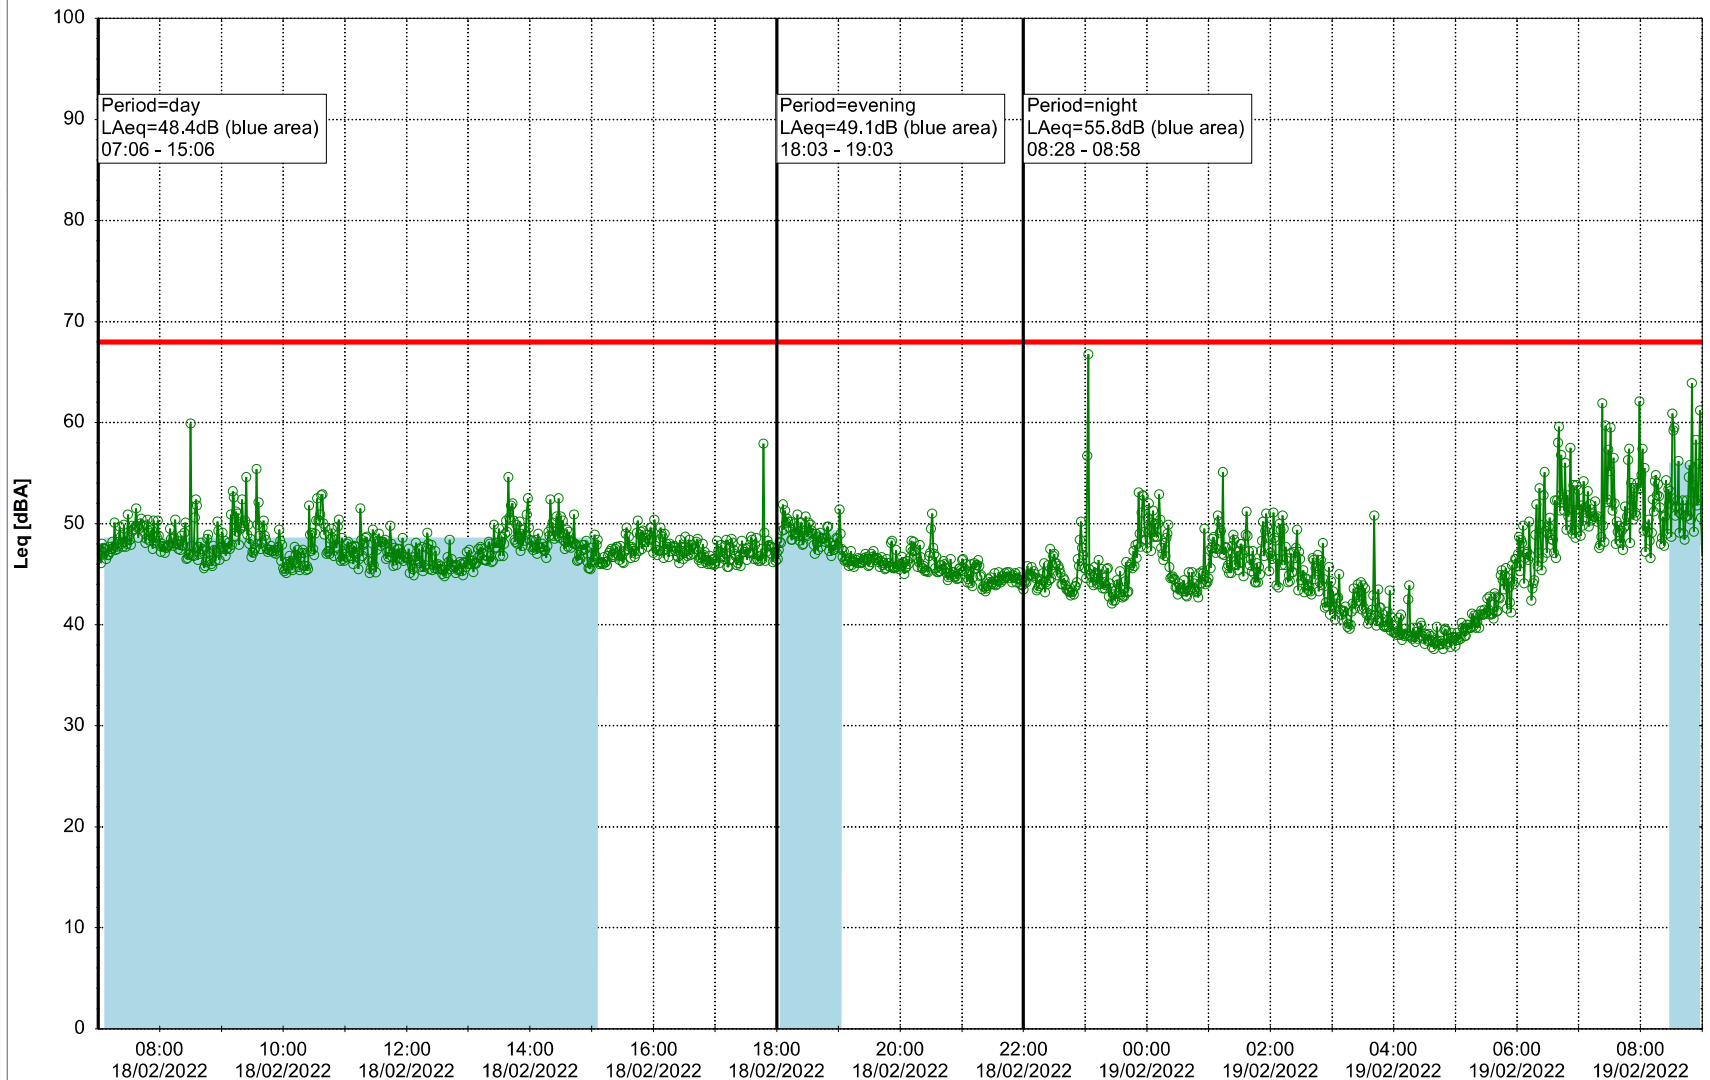

EBR-OVK_NS02

Remarks

...

Noise Time Related Diagram

17/02/2022
18/02/2022

○○○ EBR-OVK_NS02

Project: Kronos Sydhavnen
Construction: Enghave Brygge
Location: N-V

Plan View

Noise Time Related Diagram

18/02/2022
19/02/2022

○○○ EBR-OVK_NS02

Project: Kronos Sydhavnen
Construction: Enghave Brygge
Location: N-V

Plan View

EBR-OVK_NS02

Remarks

...

Noise Time Related Diagram

19/02/2022
20/02/2022

○○○ EBR-OVK_NS02

Project: Kronos Sydhavnen
Construction: Enghave Brygge
Location: N-V

Plan View

EBR-OVK_NS02

Remarks

...