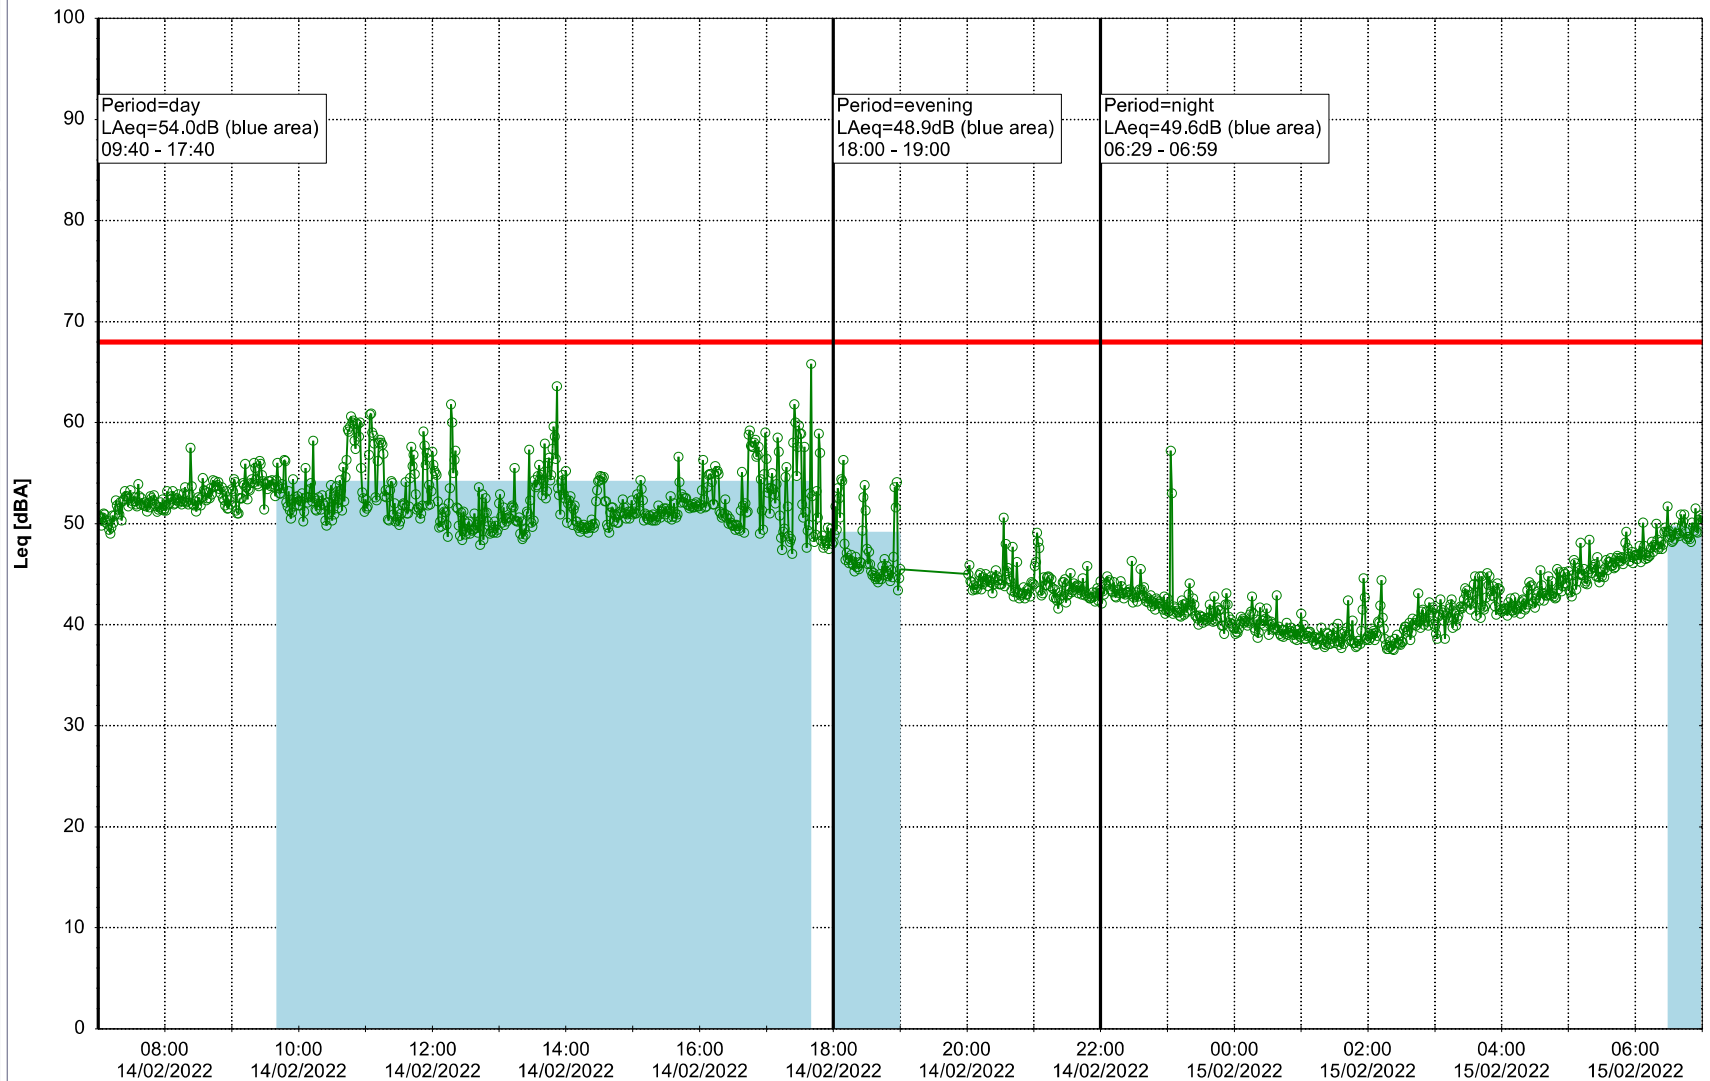

Project: Kronos Sydhavnen
Construction: Enghave Brygge
Location: N-V

Plan View

Remarks

- Ørsted Værket

Noise Time Related Diagram

14/02/2022
15/02/2022

○○○ EBR-OVK_NS02

Project: Kronos Sydhavnen
Construction: Enghave Brygge
Location: N-V

Plan View

EBR-OVK_NS02

Remarks

...

Noise Time Related Diagram

15/02/2022
16/02/2022

○○○ EBR-OVK_NS02

Project: Kronos Sydhavnen
Construction: Enghave Brygge
Location: N-V

Plan View

Remarks

...

Noise Time Related Diagram

16/02/2022
17/02/2022

○○○○ EBR-OVK_NS02

Project: Kronos Sydhavnen
Construction: Enghave Brygge
Location: N-V

Plan View