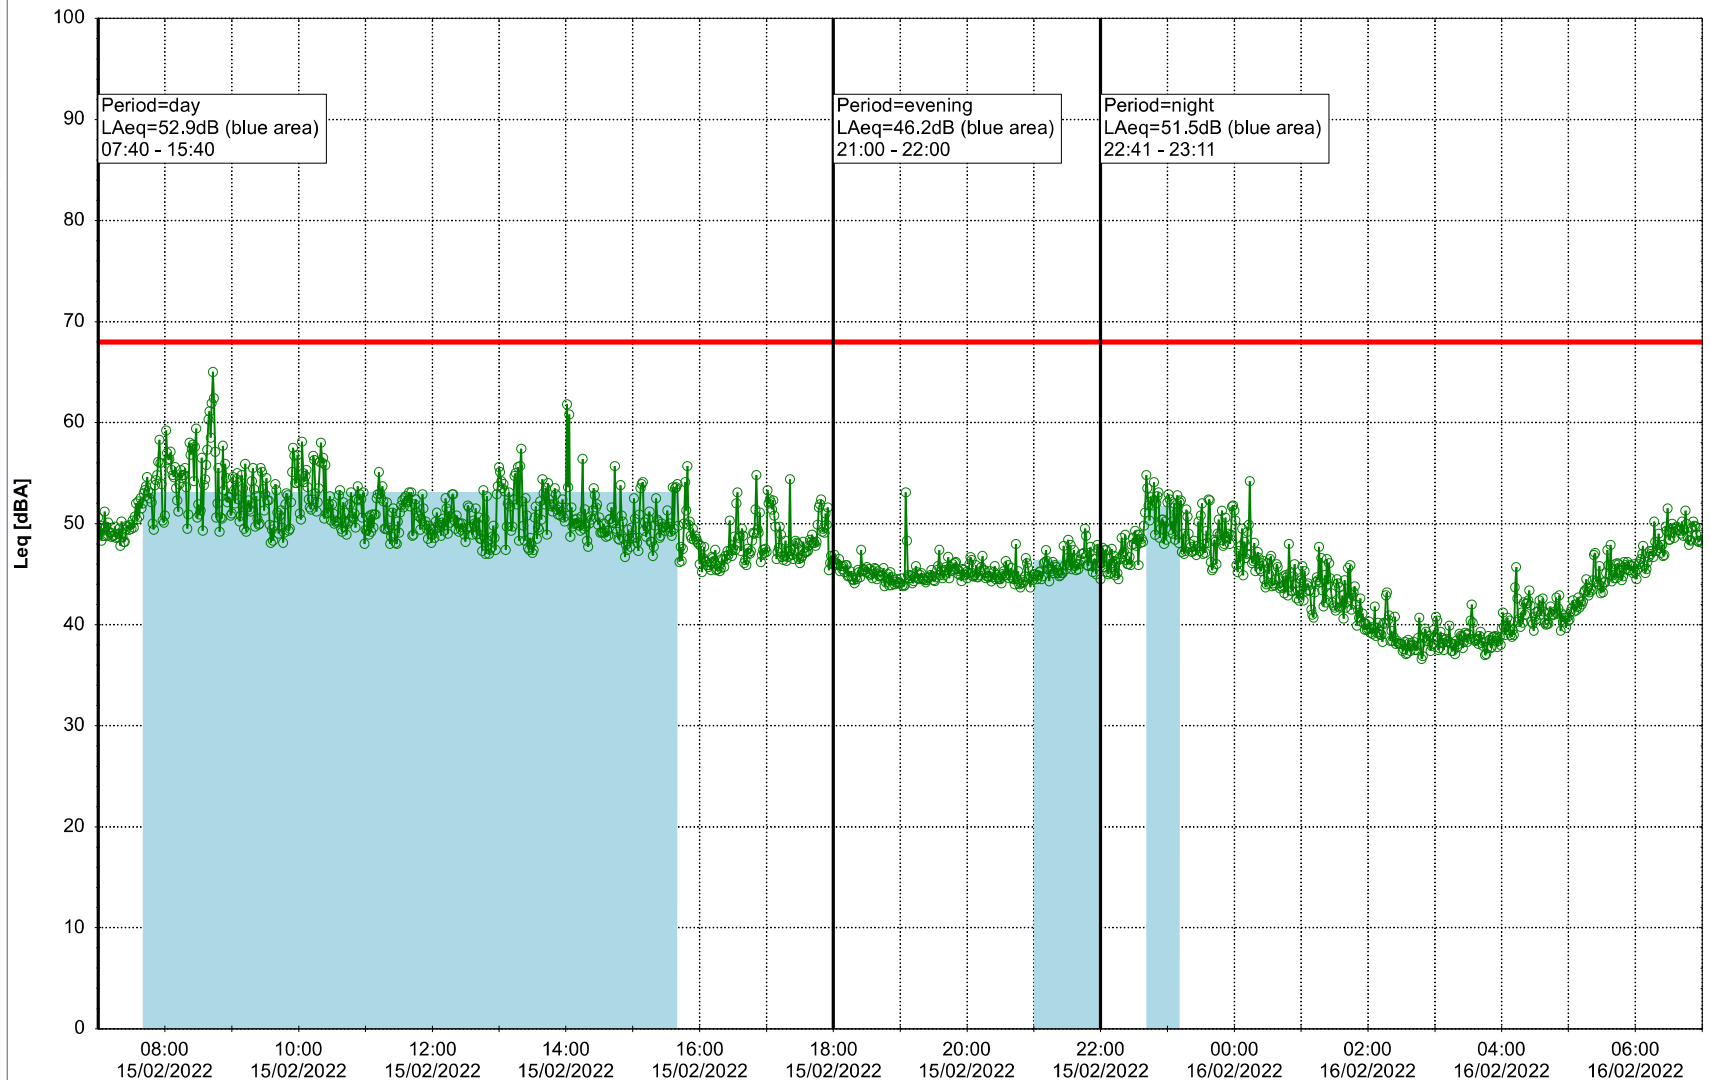

Plan View

EBR-OVK_NS02

Remarks

...

Noise Time Related Diagram

15/02/2022
16/02/2022

○○○ EBR-OVK_NS02

Project: Kronos Sydhavnen
Construction: Enghave Brygge
Location: N-V

Plan View

Remarks

...

Noise Time Related Diagram

16/02/2022
17/02/2022

○○○○ EBR-OVK_NS02

Project: Kronos Sydhavnen
Construction: Enghave Brygge
Location: N-V

Plan View

EBR-OVK_NS02

Remarks

...

Noise Time Related Diagram

17/02/2022
18/02/2022

○○○ EBR-OVK_NS02

Project: Kronos Sydhavnen
Construction: Enghave Brygge
Location: N-V

Plan View