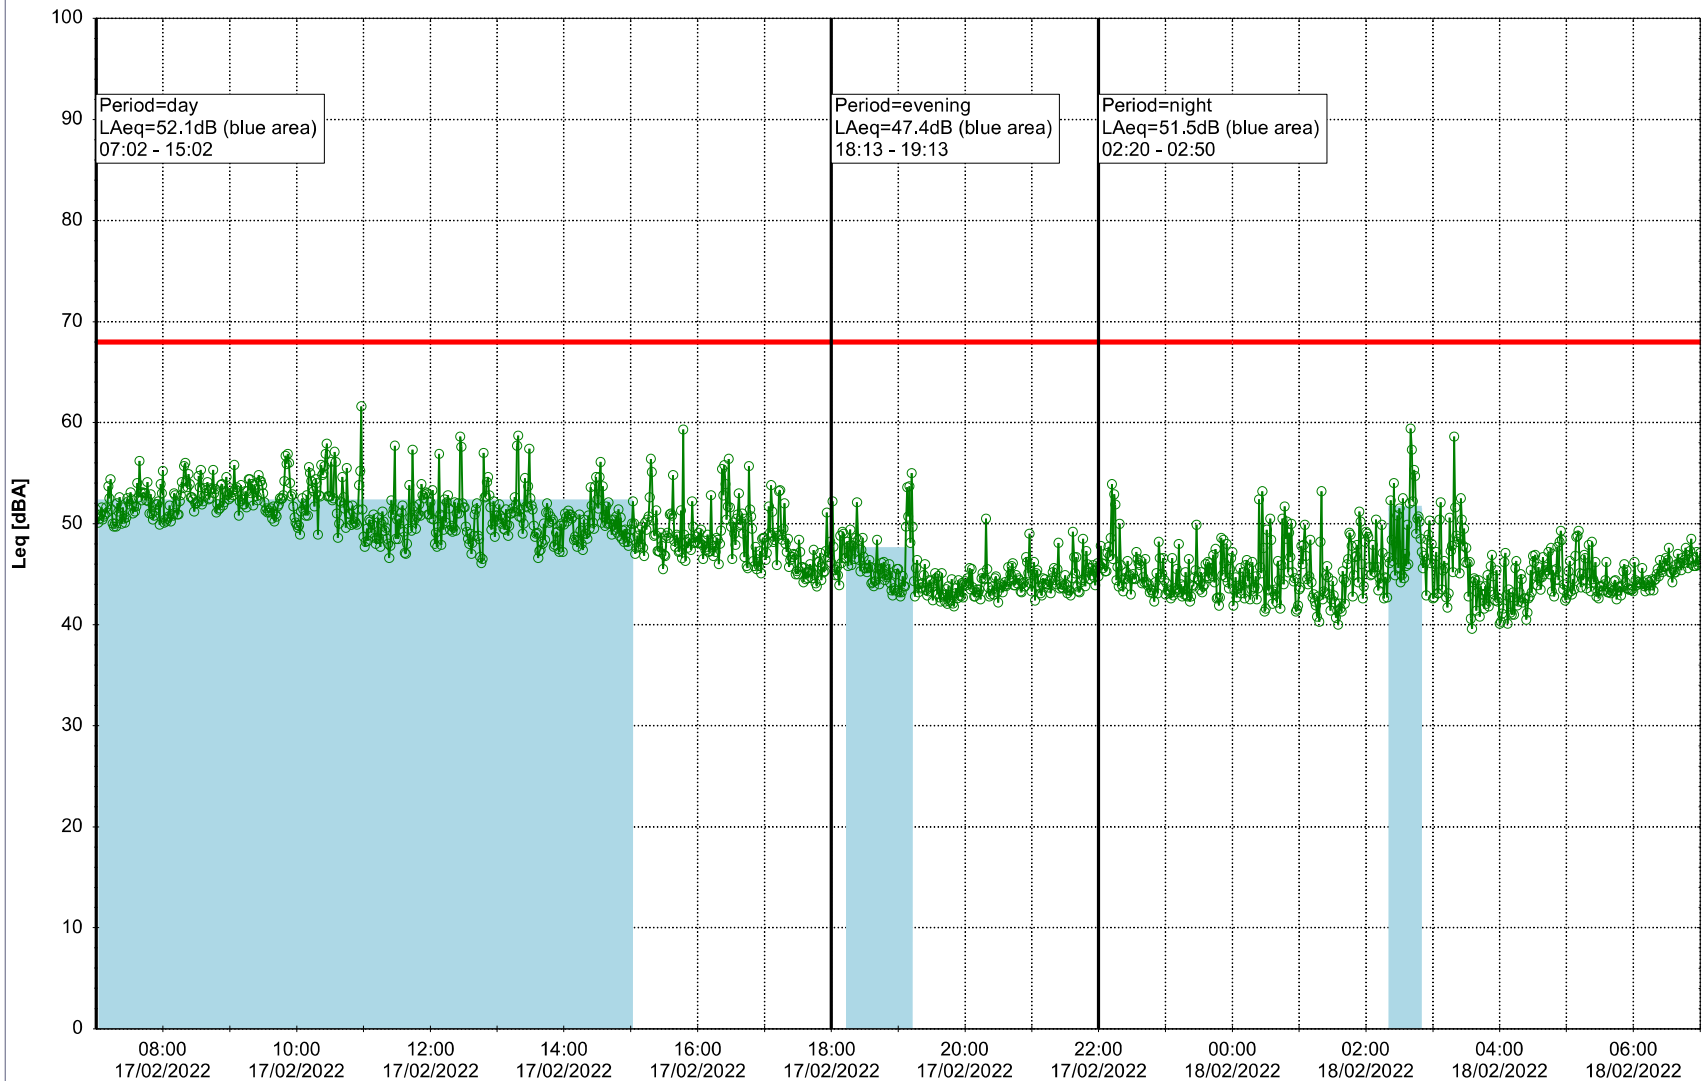

EBR-OVK_NS02

Remarks

...

Noise Time Related Diagram

17/02/2022
18/02/2022

○○○ EBR-OVK_NS02

Project: Kronos Sydhavnen
Construction: Enghave Brygge
Location: N-V

Plan View

Noise Time Related Diagram

18/02/2022
19/02/2022

○○○ EBR-OVK_NS02

Project: Kronos Sydhavnen
Construction: Enghave Brygge
Location: N-V

Plan View

EBR-OVK_NS02

Remarks

...