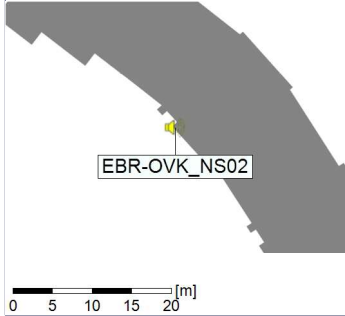

Noise Time Related Diagram

18/02/2022
19/02/2022

○○○ EBR-OVK_NS02

Project: Kronos Sydhavnen
Construction: Enghave Brygge
Location: N-V

Plan View

EBR-OVK_NS02

Remarks

...