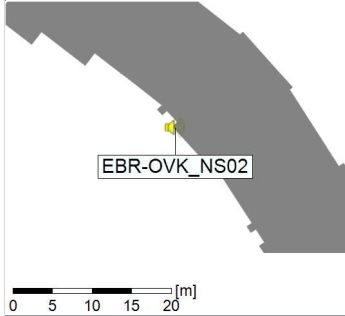

Noise Time Related Diagram

19/02/2022
20/02/2022

○○○ EBR-OVK_NS02

Project: Kronos Sydhavnen
Construction: Enghave Brygge
Location: N-V

Plan View

EBR-OVK_NS02

Remarks

...