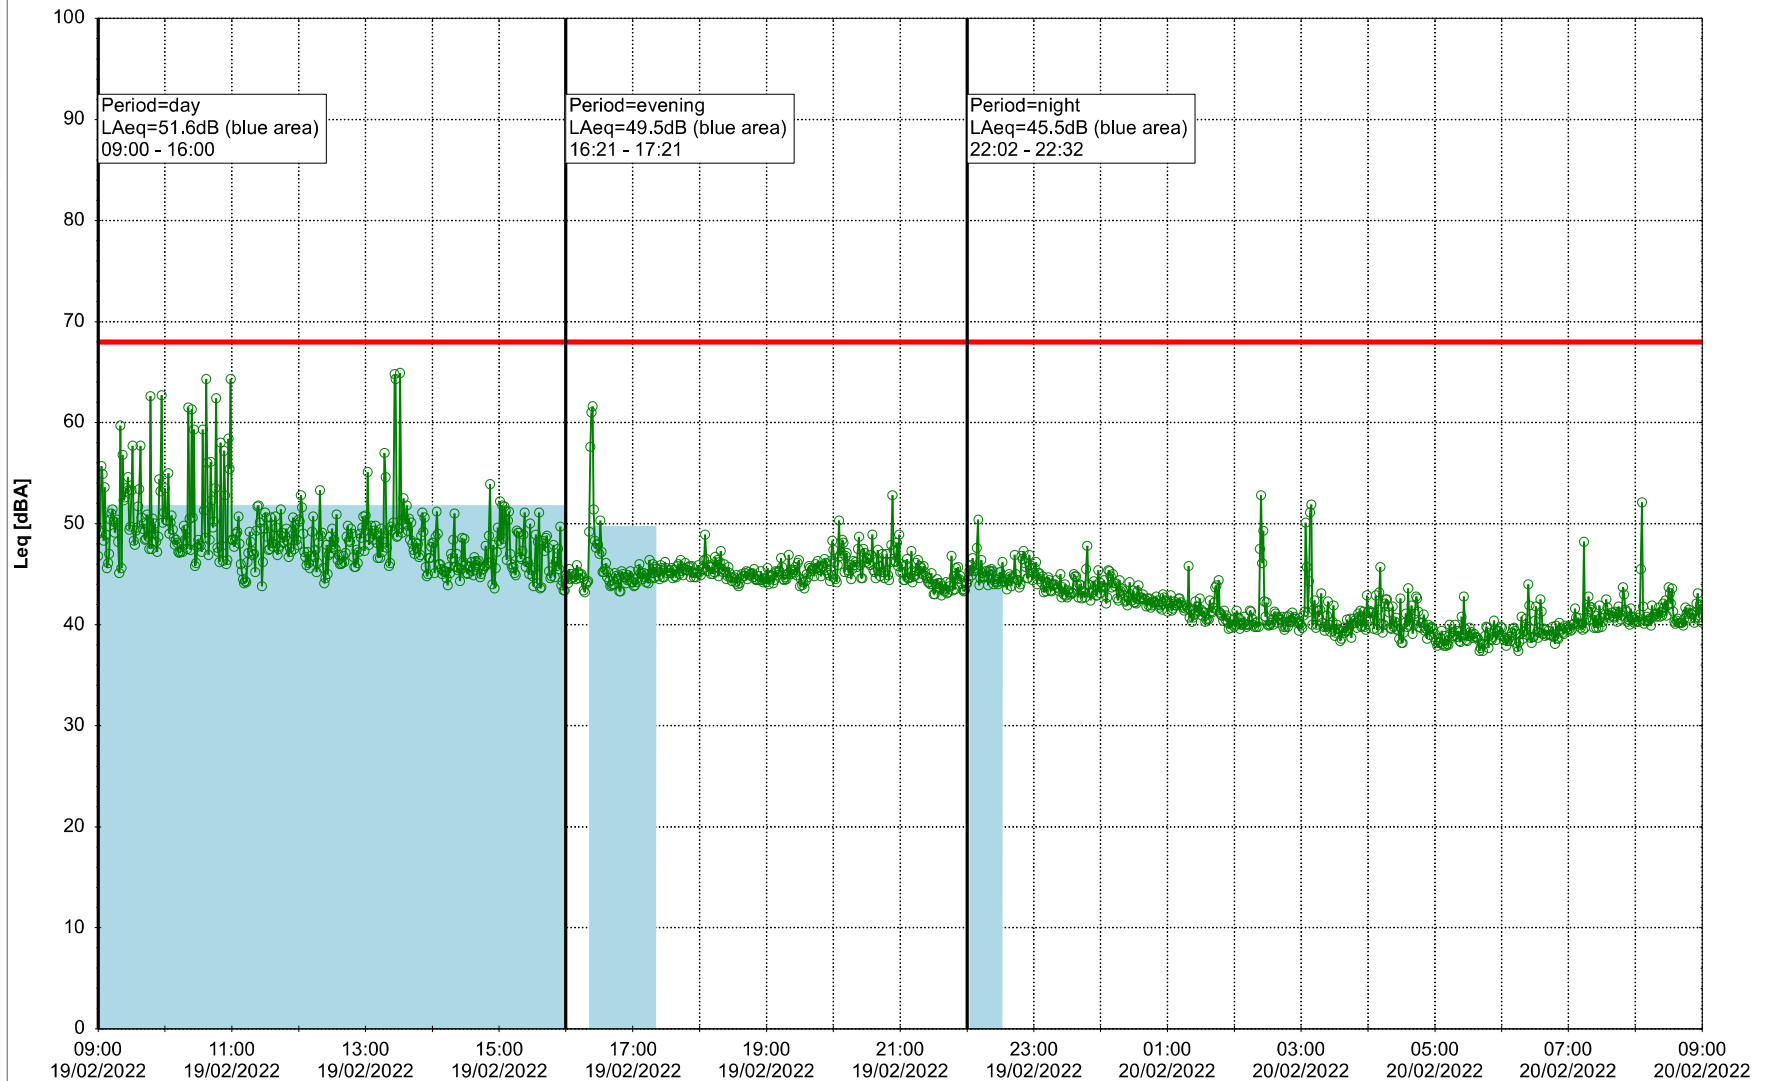

Noise Time Related Diagram

18/02/2022
19/02/2022

○○○ EBR-OVK_NS02

Project: Kronos Sydhavnen
Construction: Enghave Brygge
Location: N-V

Plan View

EBR-OVK_NS02

Remarks

...

Noise Time Related Diagram

19/02/2022
20/02/2022

○○○ EBR-OVK_NS02

Project: Kronos Sydhavnen
Construction: Enghave Brygge
Location: N-V

Plan View

EBR-OVK_NS02

Remarks

...