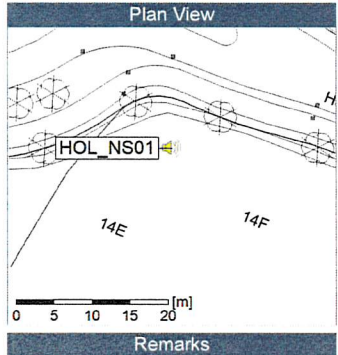

Noise Time Related Diagram

HOL_NS01

Project: Kronos Sydhavnen
Construction: Havneholmen
Location: N-V

11/10/2019
12/10/2019

Remarks
...

Noise Time Related Diagram

Project: Kronos Sydhavnen
Construction: Havneholmen
Location: N-V