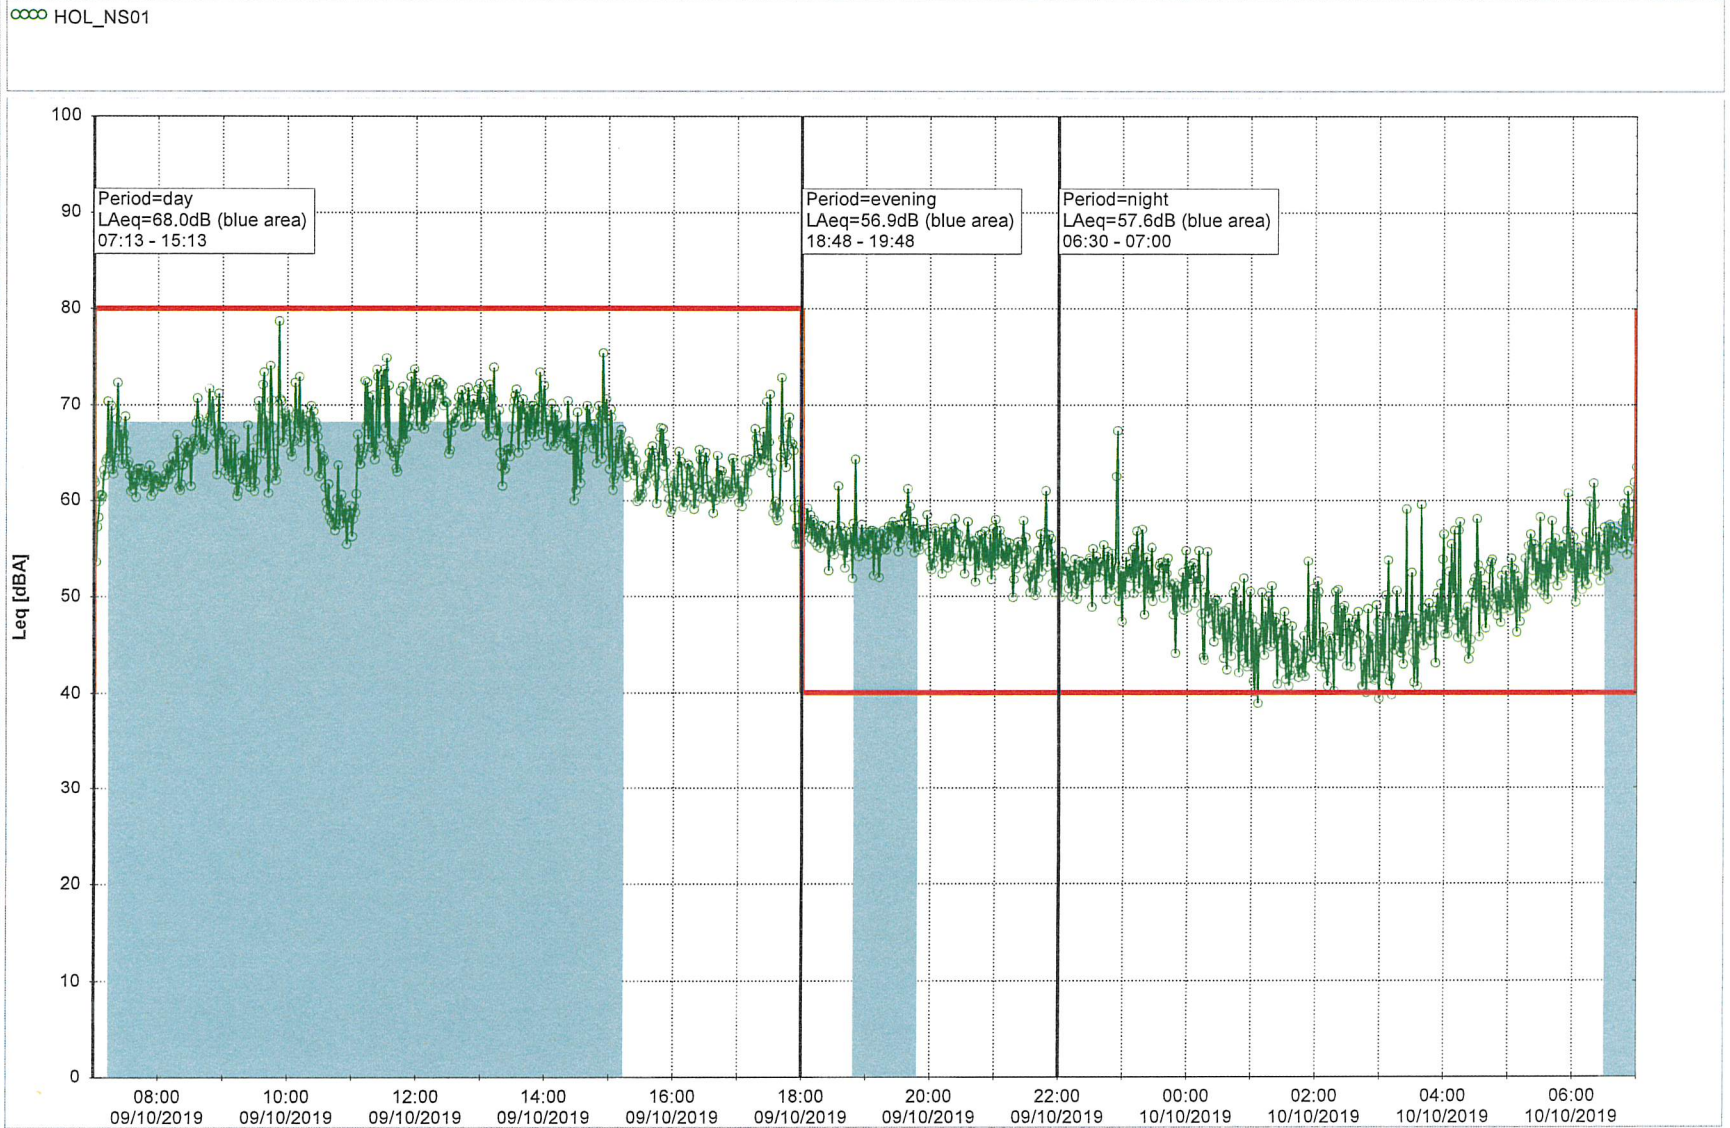

Project: Kronos Sydhavnen
Construction: Havneholmen
Location: N-V

08/10/2019
09/10/2019

Noise Time Related Diagram

HOL_NS01

Project: Kronos Sydhavnen
Construction: Havneholmen
Location: N-V

09/10/2019
10/10/2019

Remarks

...

Noise Time Related Diagram

Project: Kronos Sydhavnen
Construction: Havneholmen
Location: N-V

10/10/2019
11/10/2019

Plan View

Remarks

...

Noise Time Related Diagram

HOL_NS01

Project: Kronos Sydhavnen
Construction: Havneholmen
Location: N-V

11/10/2019
12/10/2019

Remarks
...

Noise Time Related Diagram

Project: Kronos Sydhavnen
Construction: Havneholmen
Location: N-V

12/10/2019
13/10/2019

Noise Time Related Diagram

HOL_NS01

Remarks

...

Project: Kronos Sydhavnen
Construction: Havneholmen
Location: N-V

13/10/2019
14/10/2019

Noise Time Related Diagram