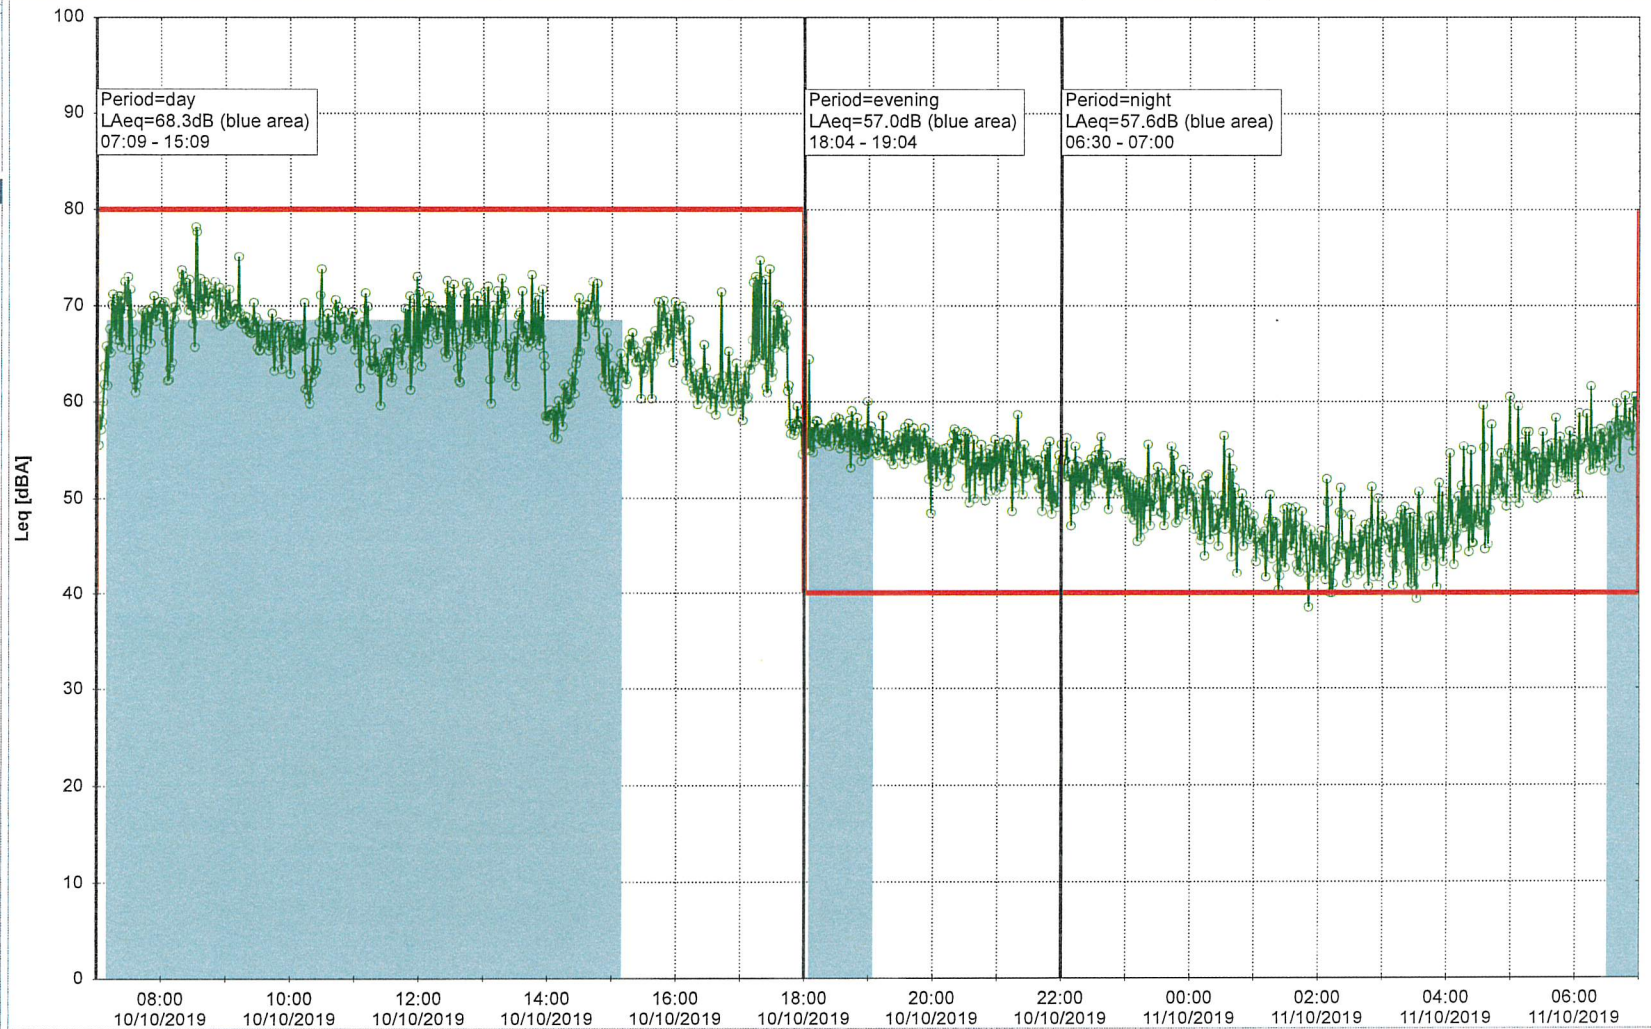

Remarks

...

Noise Time Related Diagram

Project: Kronos Sydhavnen
Construction: Havneholmen
Location: N-V

10/10/2019
11/10/2019

Plan View

Remarks

...

Noise Time Related Diagram

HOL_NS01

Project: Kronos Sydhavnen
Construction: Havneholmen
Location: N-V

11/10/2019
12/10/2019

Remarks
...

Noise Time Related Diagram

Project: Kronos Sydhavnen
Construction: Havneholmen
Location: N-V

12/10/2019
13/10/2019

Noise Time Related Diagram

HOL_NS01

Remarks

...

Project: Kronos Sydhavnen
Construction: Havneholmen
Location: N-V

13/10/2019
14/10/2019

Noise Time Related Diagram