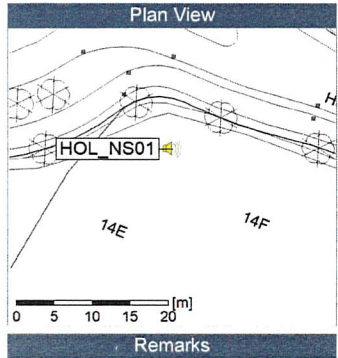

Project: Kronos Sydhavnen
Construction: Havneholmen
Location: N-V

08/10/2019
09/10/2019

Noise Time Related Diagram

HOL_NS01

Project: Kronos Sydhavnen
Construction: Havneholmen
Location: N-V

09/10/2019
10/10/2019

Remarks

...

Noise Time Related Diagram

Project: Kronos Sydhavnen
Construction: Havneholmen
Location: N-V

10/10/2019
11/10/2019

Plan View

Remarks

...

Noise Time Related Diagram

HOL_NS01

Project: Kronos Sydhavnen
Construction: Havneholmen
Location: N-V

11/10/2019
12/10/2019

Remarks
...

Noise Time Related Diagram

Project: Kronos Sydhavnen
Construction: Havneholmen
Location: N-V