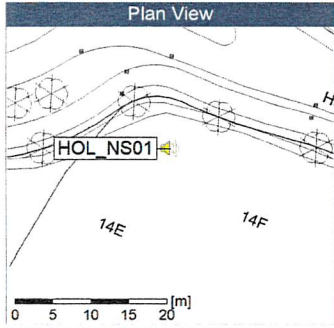

Project: Kronos Sydhavnen
Construction: Havneholmen
Location: N-V

12/10/2019
13/10/2019

Noise Time Related Diagram