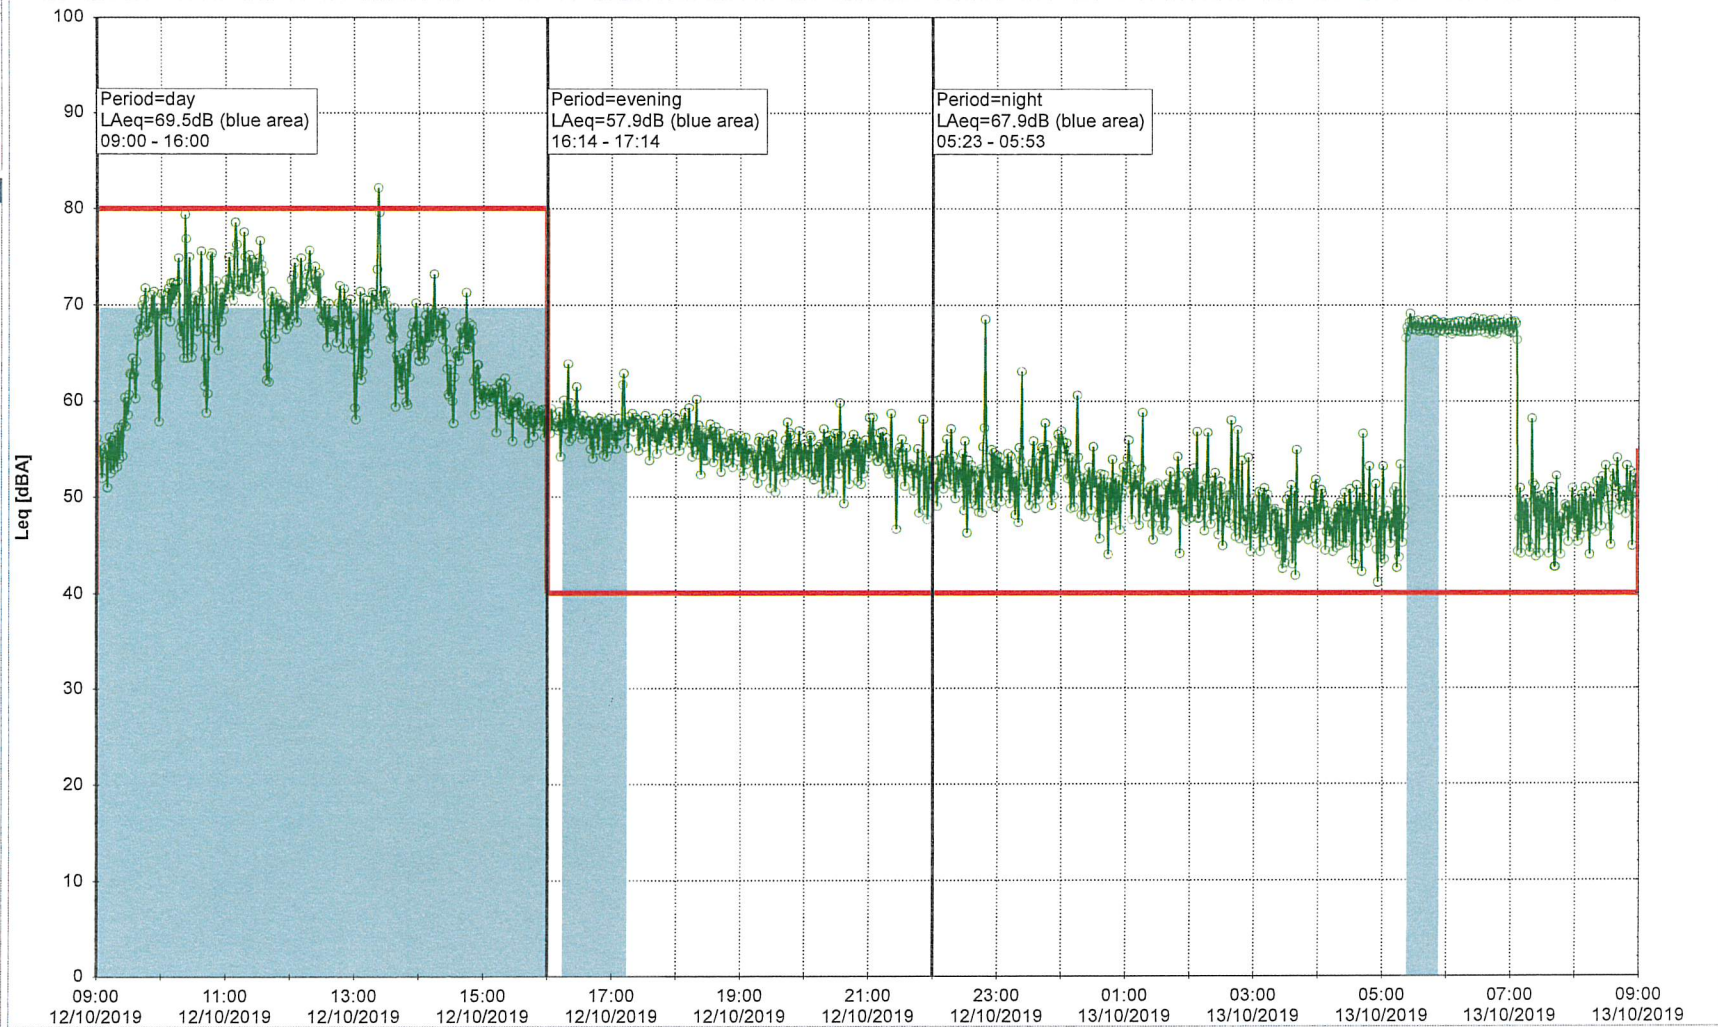

Noise Time Related Diagram

HOL_NS01

Project: Kronos Sydhavnen
Construction: Havneholmen
Location: N-V

11/10/2019
12/10/2019

Remarks
...

Noise Time Related Diagram

Project: Kronos Sydhavnen
Construction: Havneholmen
Location: N-V

12/10/2019
13/10/2019

Noise Time Related Diagram

HOL_NS01

Remarks

...

Project: Kronos Sydhavnen
Construction: Havneholmen
Location: N-V

13/10/2019
14/10/2019

Noise Time Related Diagram