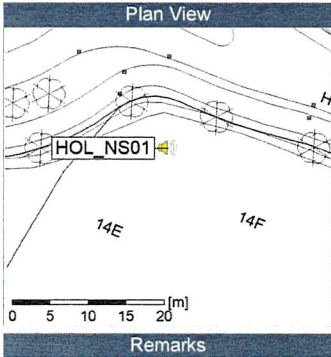

Project: Kronos Sydhavnen
Construction: Havneholmen
Location: N-V

08/10/2019
09/10/2019

Noise Time Related Diagram

HOL_NS01

Project: Kronos Sydhavnen
Construction: Havneholmen
Location: N-V

09/10/2019
10/10/2019

Remarks

...

Noise Time Related Diagram

Project: Kronos Sydhavnen
Construction: Havneholmen
Location: N-V

10/10/2019
11/10/2019

Plan View

Remarks

...

Noise Time Related Diagram

HOL_NS01

Project: Kronos Sydhavnen
Construction: Havneholmen
Location: N-V

11/10/2019
12/10/2019

Remarks
...

Noise Time Related Diagram

Project: Kronos Sydhavnen
Construction: Havneholmen
Location: N-V

12/10/2019
13/10/2019

Noise Time Related Diagram

HOL_NS01

Remarks

...

Project: Kronos Sydhavnen
Construction: Havneholmen
Location: N-V

13/10/2019
14/10/2019

Noise Time Related Diagram