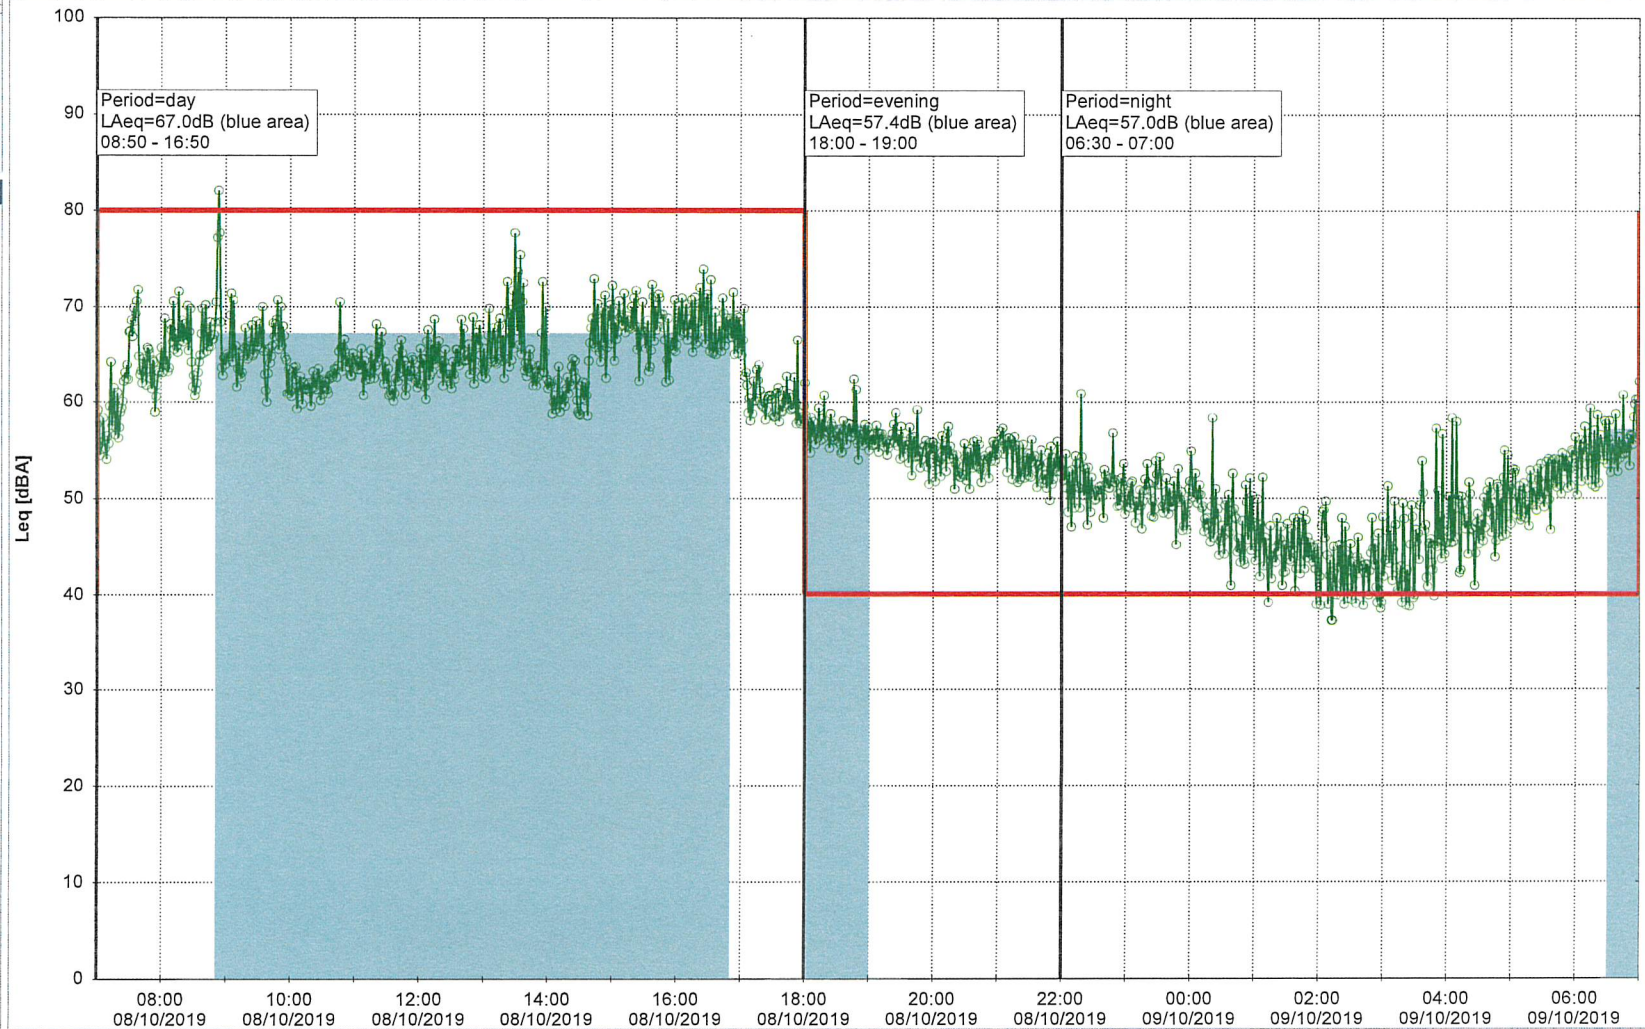

Project: Kronos Sydhavnen
Construction: Havneholmen
Location: N-V

08/10/2019
09/10/2019

Noise Time Related Diagram

HOL_NS01

Project: Kronos Sydhavnen
Construction: Havneholmen
Location: N-V

09/10/2019
10/10/2019

Remarks

...

Noise Time Related Diagram

Project: Kronos Sydhavnen
Construction: Havneholmen
Location: N-V

10/10/2019
11/10/2019

Plan View

Remarks

...

Noise Time Related Diagram

HOL_NS01

Project: Kronos Sydhavnen
Construction: Havneholmen
Location: N-V

11/10/2019
12/10/2019

Remarks
...

Noise Time Related Diagram

Project: Kronos Sydhavnen
Construction: Havneholmen
Location: N-V

12/10/2019
13/10/2019

Noise Time Related Diagram

HOL_NS01

Remarks

...

Project: Kronos Sydhavnen
Construction: Havneholmen
Location: N-V

13/10/2019
14/10/2019

Noise Time Related Diagram