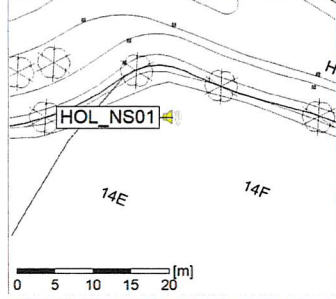

Remarks

...

Noise Time Related Diagram

Project: Kronos Sydhavnen
Construction: Havneholmen
Location: N-V

10/10/2019
11/10/2019

Plan View

Remarks

...

Noise Time Related Diagram

HOL_NS01

Project: Kronos Sydhavnen
Construction: Havneholmen
Location: N-V

11/10/2019
12/10/2019

Remarks
...

Noise Time Related Diagram

Project: Kronos Sydhavnen
Construction: Havneholmen
Location: N-V