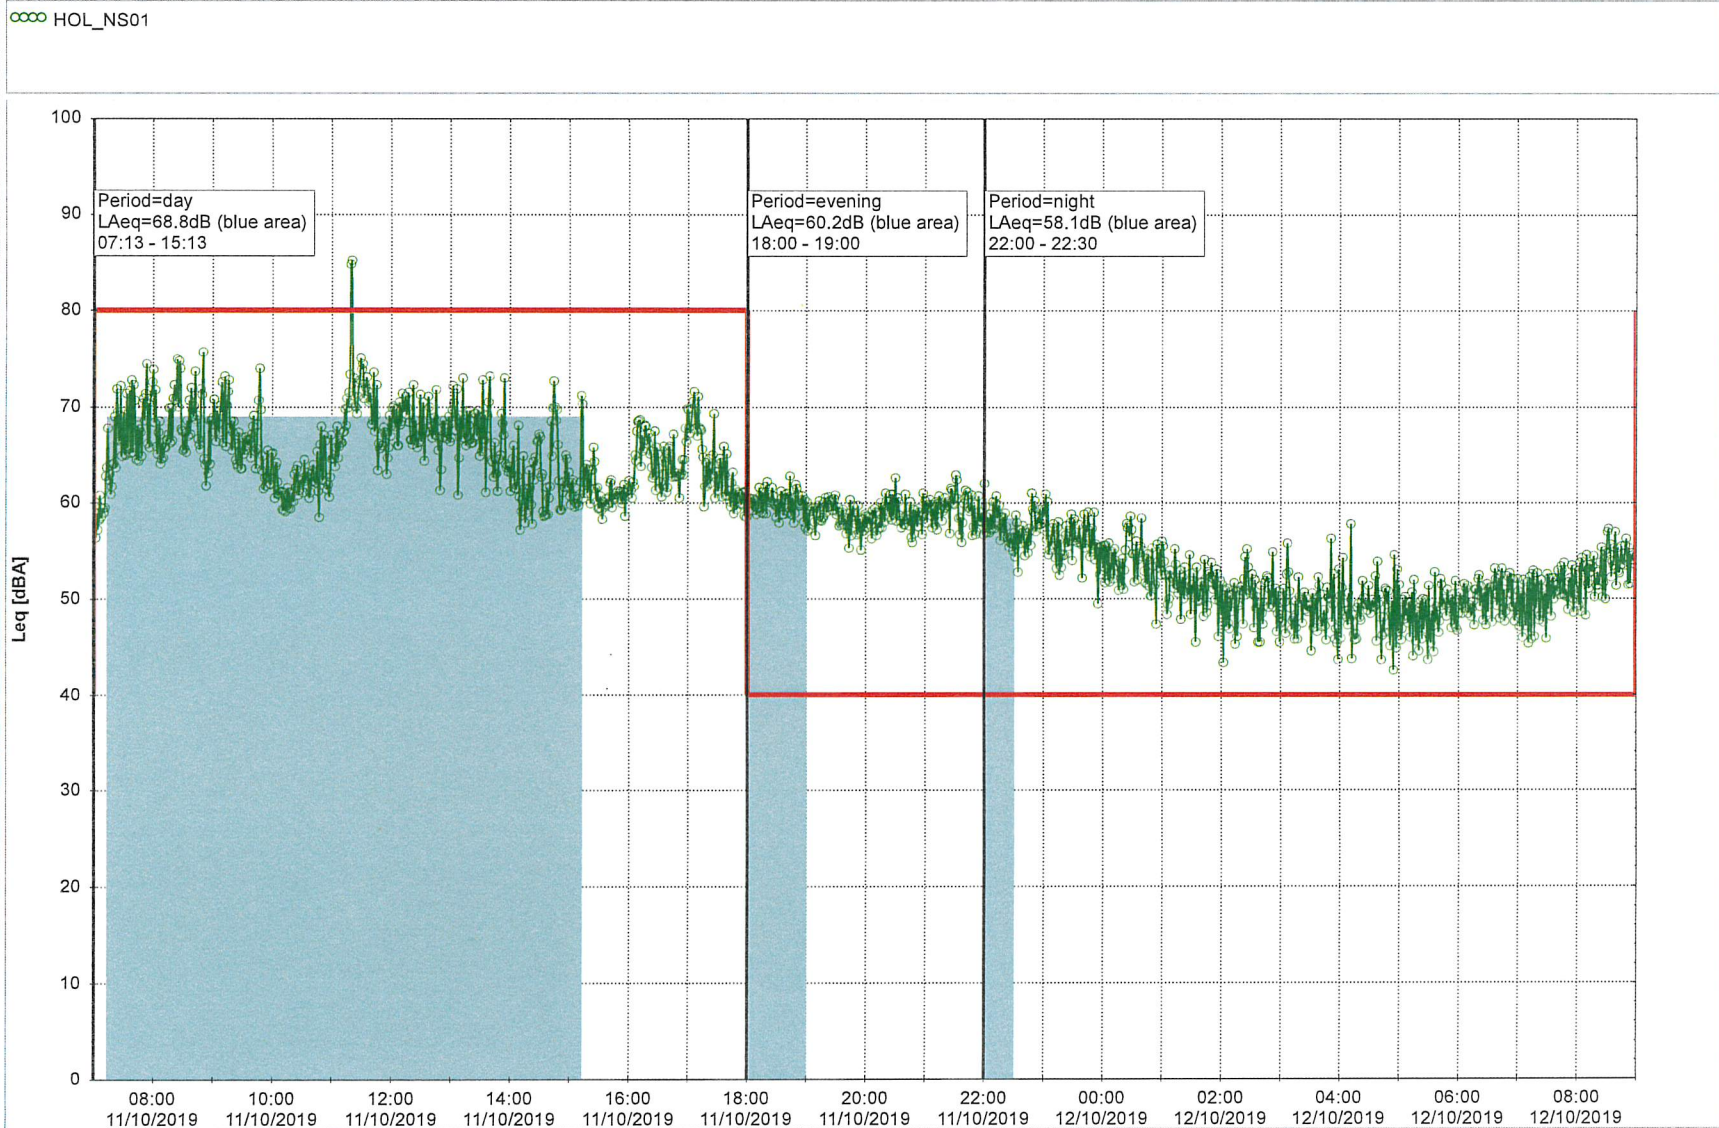

Remarks

...

Noise Time Related Diagram

Project: Kronos Sydhavnen
Construction: Havneholmen
Location: N-V

10/10/2019
11/10/2019

Plan View

Remarks

...

Noise Time Related Diagram

HOL_NS01

Project: Kronos Sydhavnen
Construction: Havneholmen
Location: N-V

11/10/2019
12/10/2019

Remarks
...

Noise Time Related Diagram

Project: Kronos Sydhavnen
Construction: Havneholmen
Location: N-V

12/10/2019
13/10/2019

Noise Time Related Diagram

HOL_NS01

Remarks

...

Project: Kronos Sydhavnen
Construction: Havneholmen
Location: N-V

13/10/2019
14/10/2019

Noise Time Related Diagram