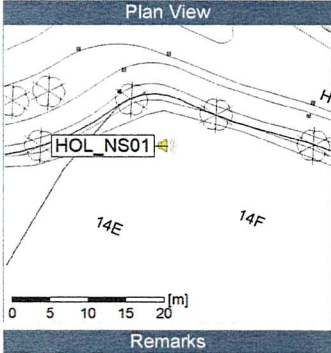

12/10/2019
13/10/2019

Noise Time Related Diagram

HOL_NS01

Remarks

...

Project: Kronos Sydhavnen
Construction: Havneholmen
Location: N-V

13/10/2019
14/10/2019

Noise Time Related Diagram