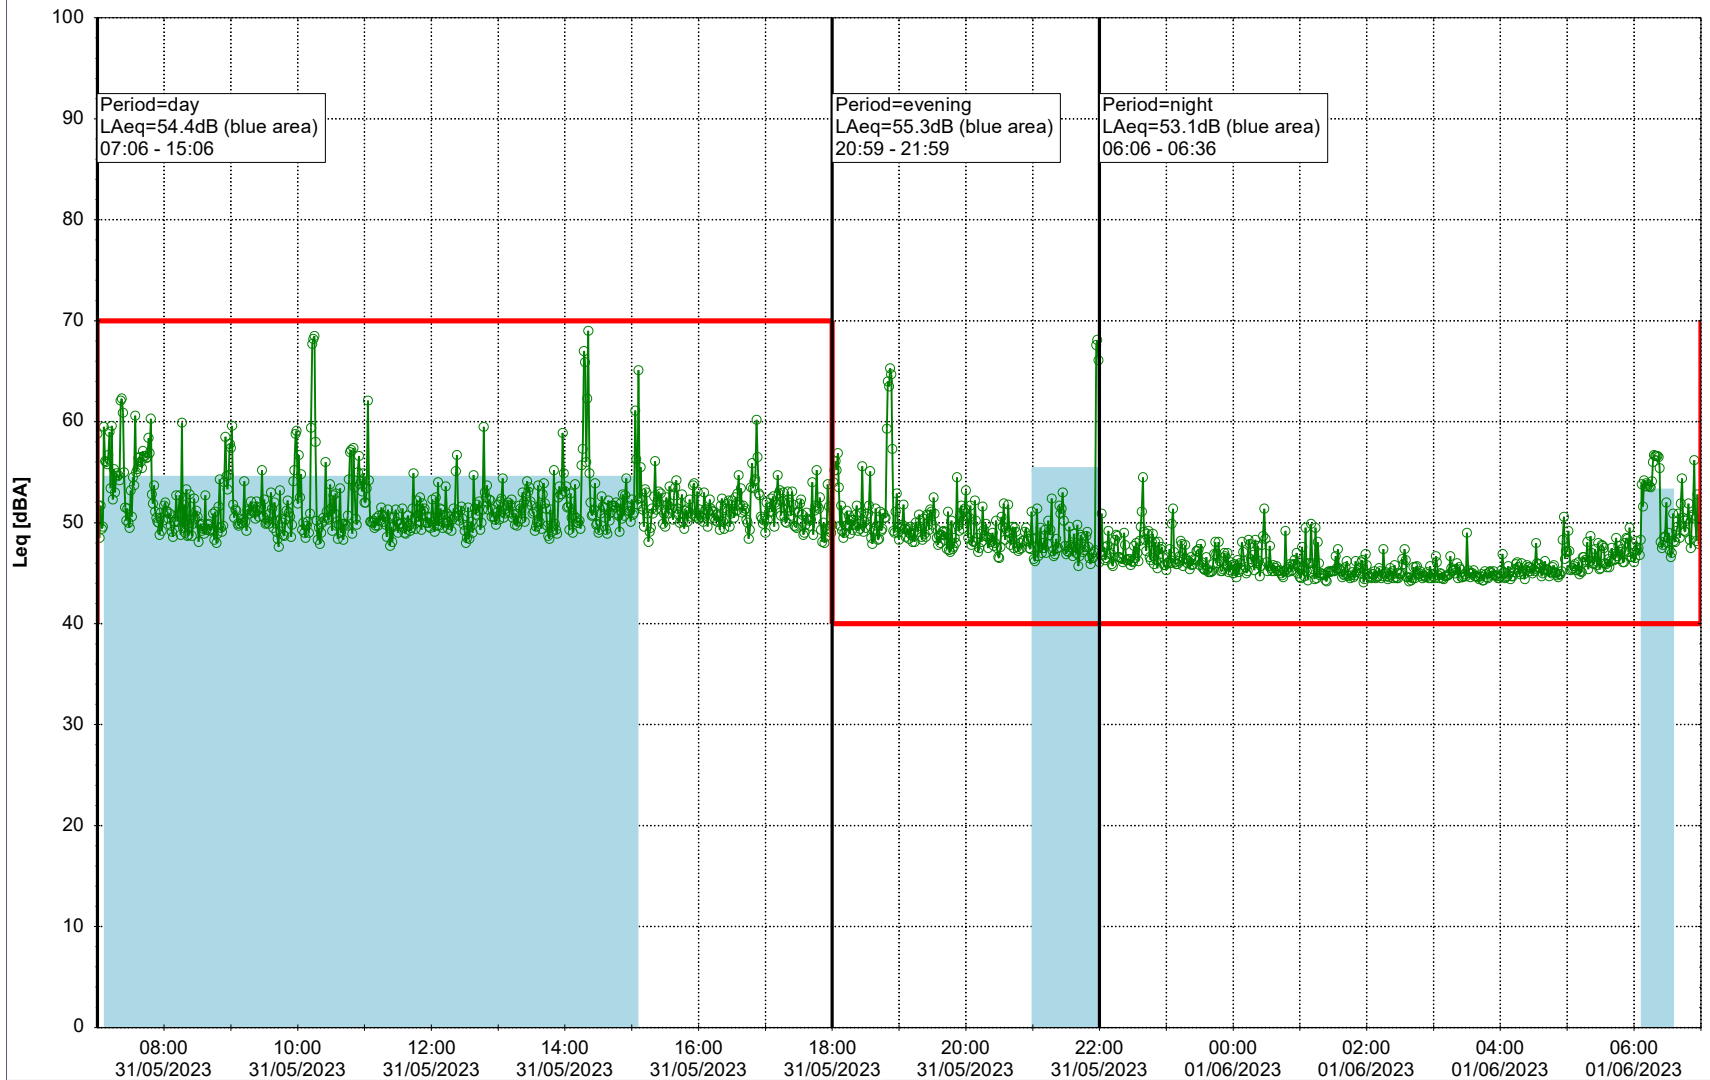

Plan View

Remarks

...

Noise Time Related Diagram

○○○○ MOP_NS01

Project: Kronos Sydhavnen
Construction: Mozarts Plads
Location: N-V

Plan View

Remarks