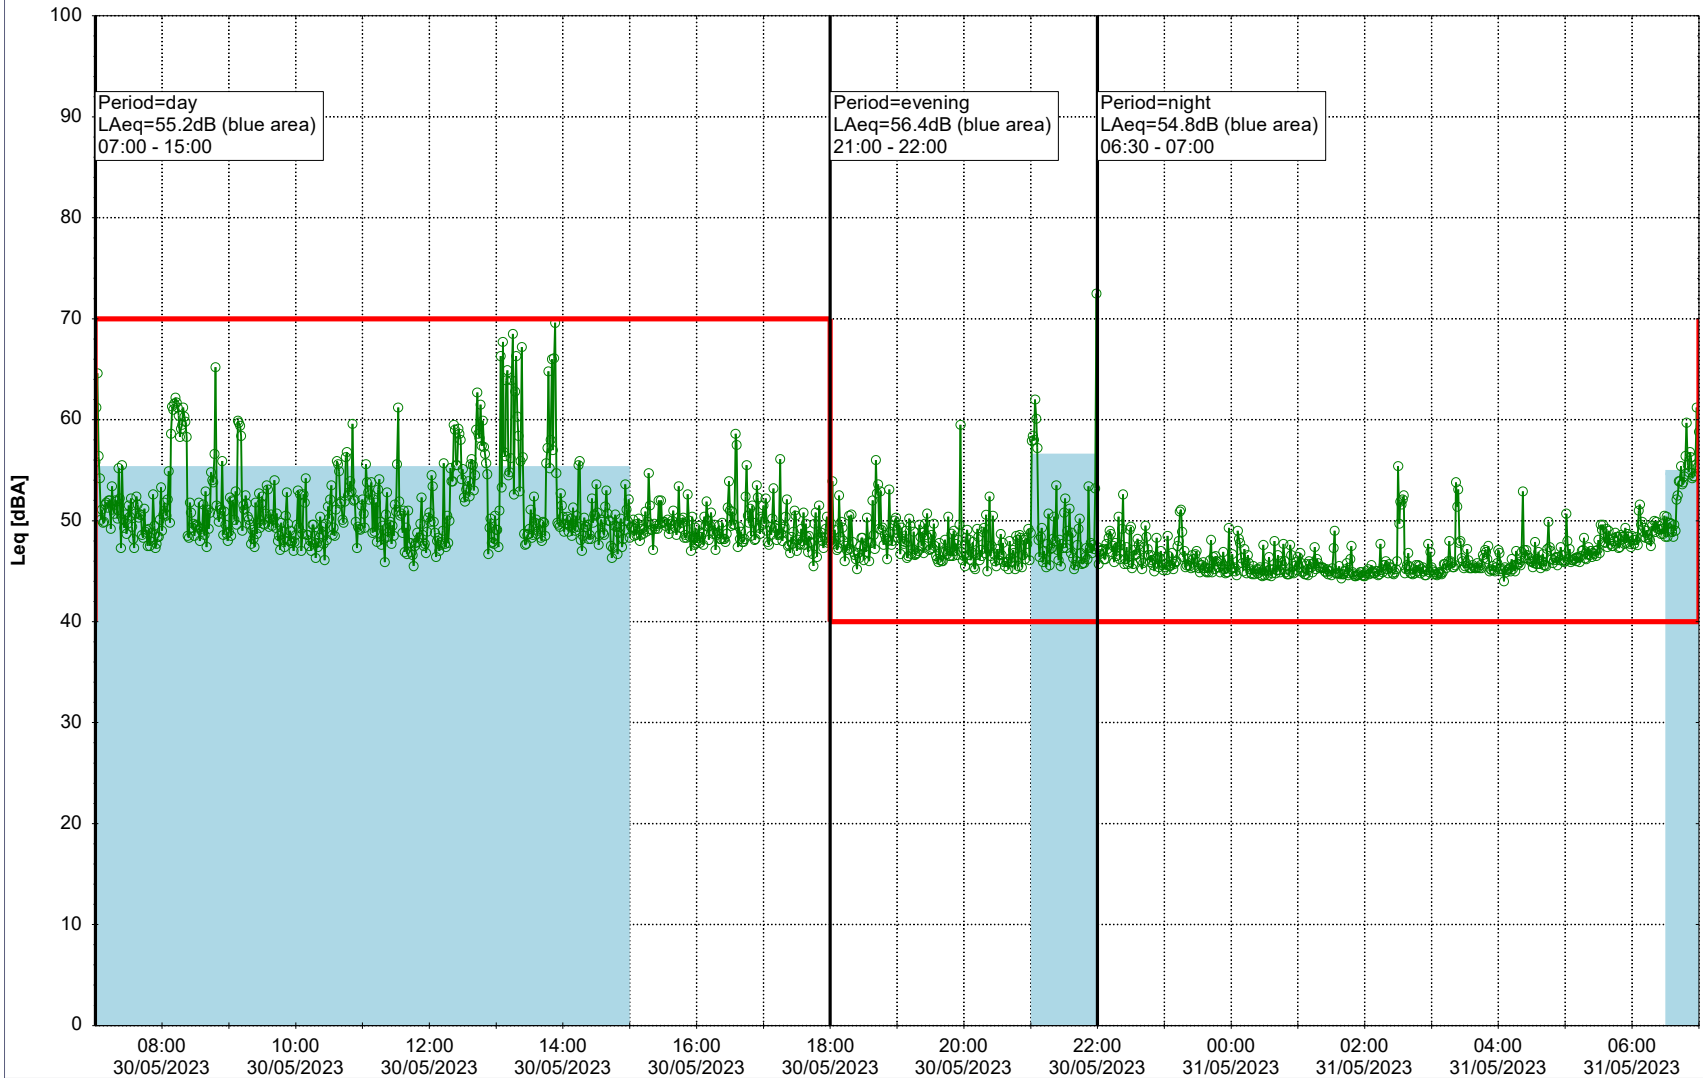

Plan View

Remarks

...

Noise Time Related Diagram

30/05/2023
31/05/2023

○○○○ MOP_NS01

Project: Kronos Sydhavnen
Construction: Mozarts Plads
Location: N-V

31/05/2023
01/06/2023

Plan View

Remarks

...

Noise Time Related Diagram

○○○○ MOP_NS01

Project: Kronos Sydhavnen
Construction: Mozarts Plads
Location: N-V

Plan View

Remarks