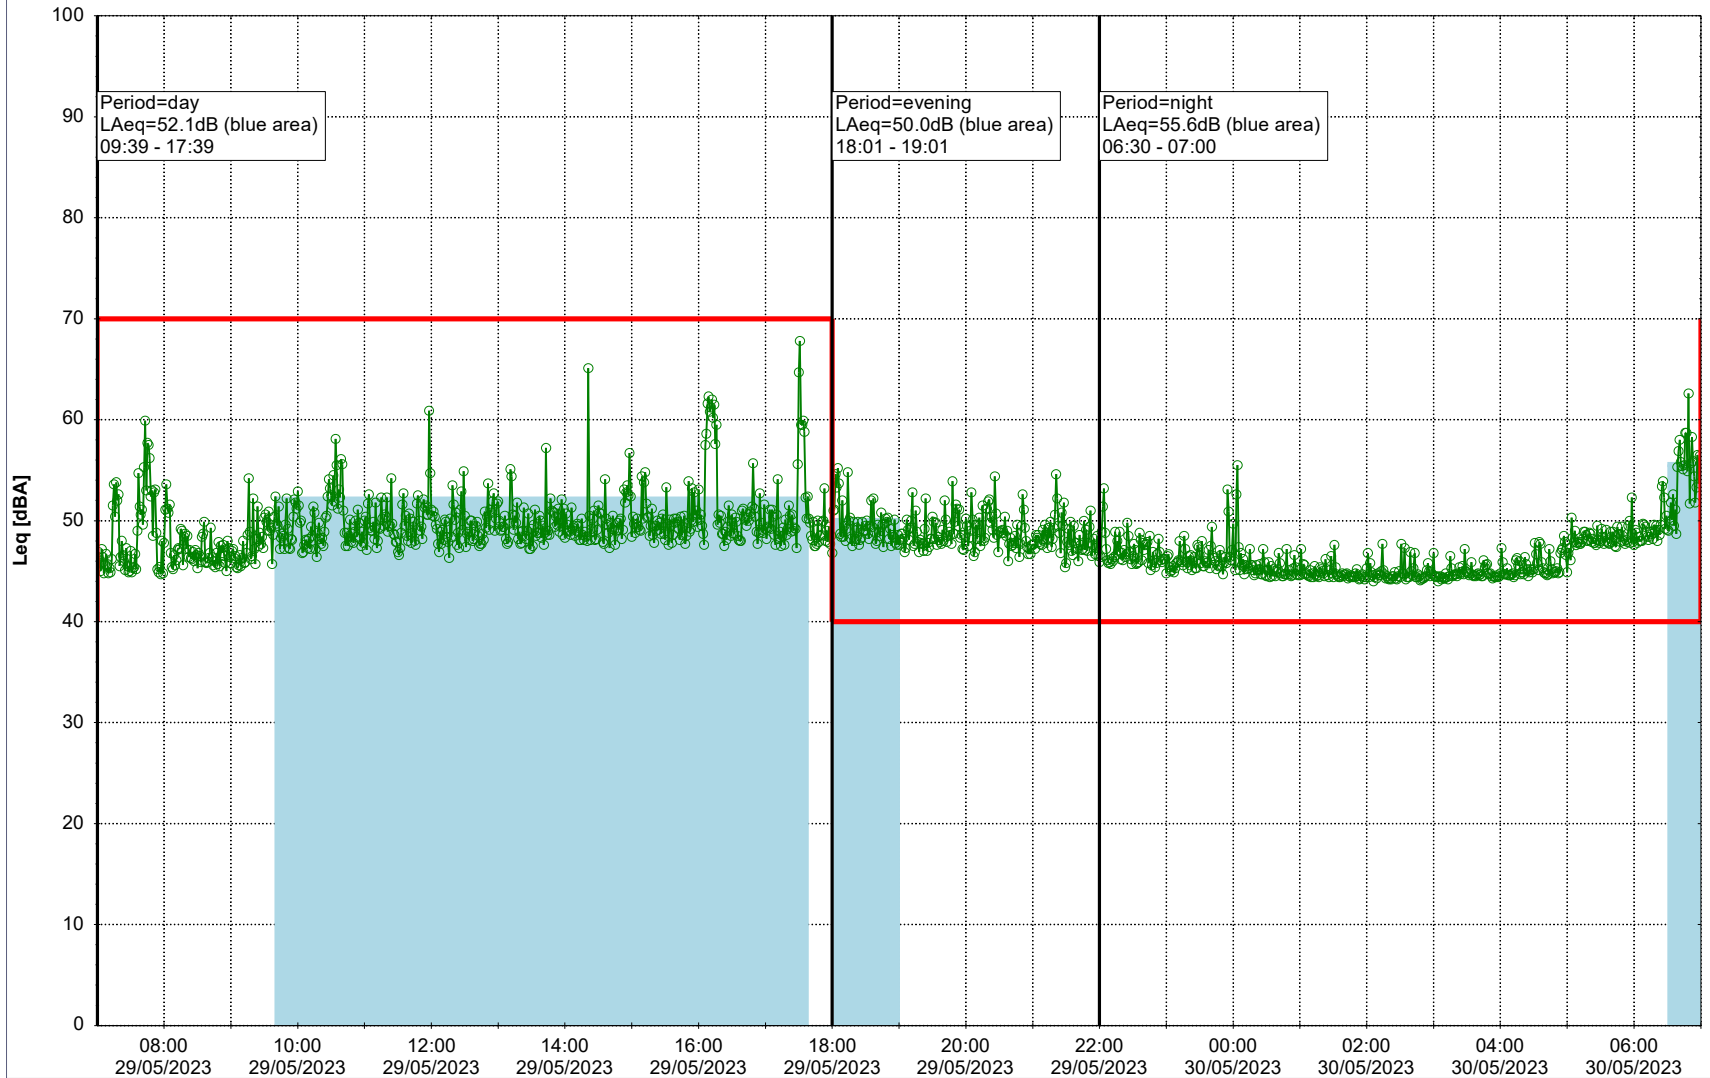

Noise Time Related Diagram

○○○ MOP_NS01