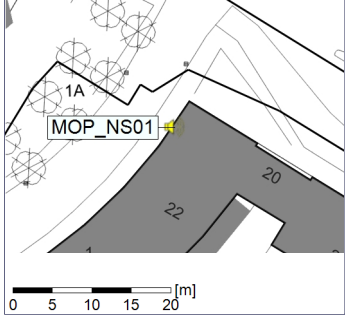

03/06/2023
04/06/2023

○○○○ MOP_NS01

Project: Kronos Sydhavnen
Construction: Mozarts Plads
Location: N-V

04/06/2023
05/06/2023

Plan View

Remarks

...

Noise Time Related Diagram