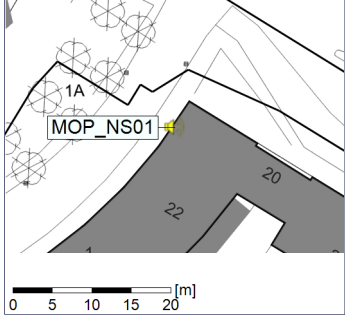

Project: Kronos Sydhavnen
Construction: Mozarts Plads
Location: N-V

29/05/2023
30/05/2023

Plan View

Remarks

...

Noise Time Related Diagram

○○○ MOP_NS01

Project: Kronos Sydhavnen
Construction: Mozarts Plads
Location: N-V