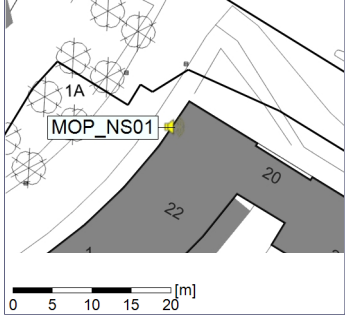

...

Noise Time Related Diagram

○○○○ MOP_NS01

Project: Kronos Sydhavnen
Construction: Mozarts Plads
Location: N-V

Plan View

Remarks

...

Noise Time Related Diagram