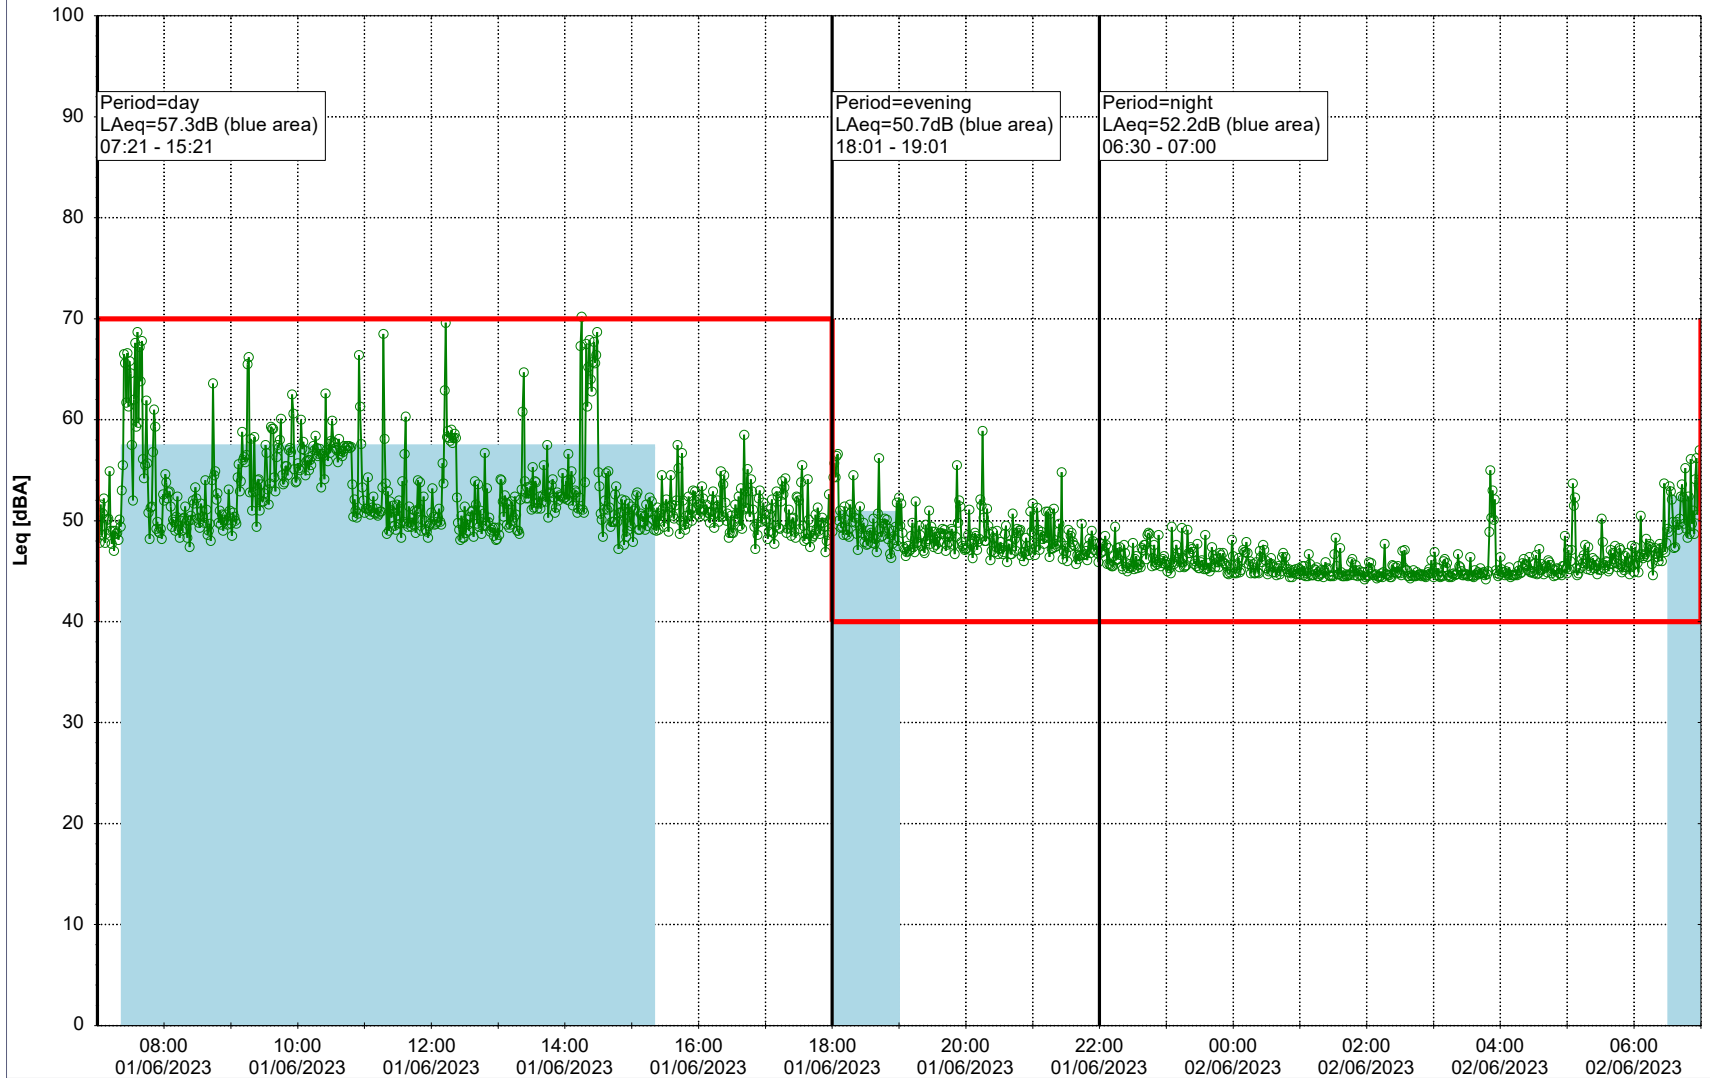

Noise Time Related Diagram

01/06/2023
02/06/2023

○○○○ MOP_NS01