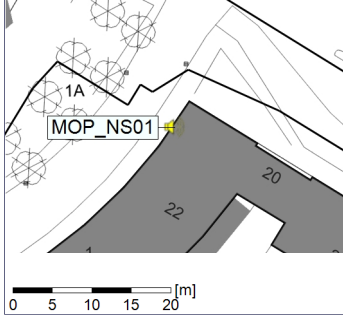

Project: Kronos Sydhavnen
Construction: Mozarts Plads
Location: N-V

02/06/2023
03/06/2023

Plan View