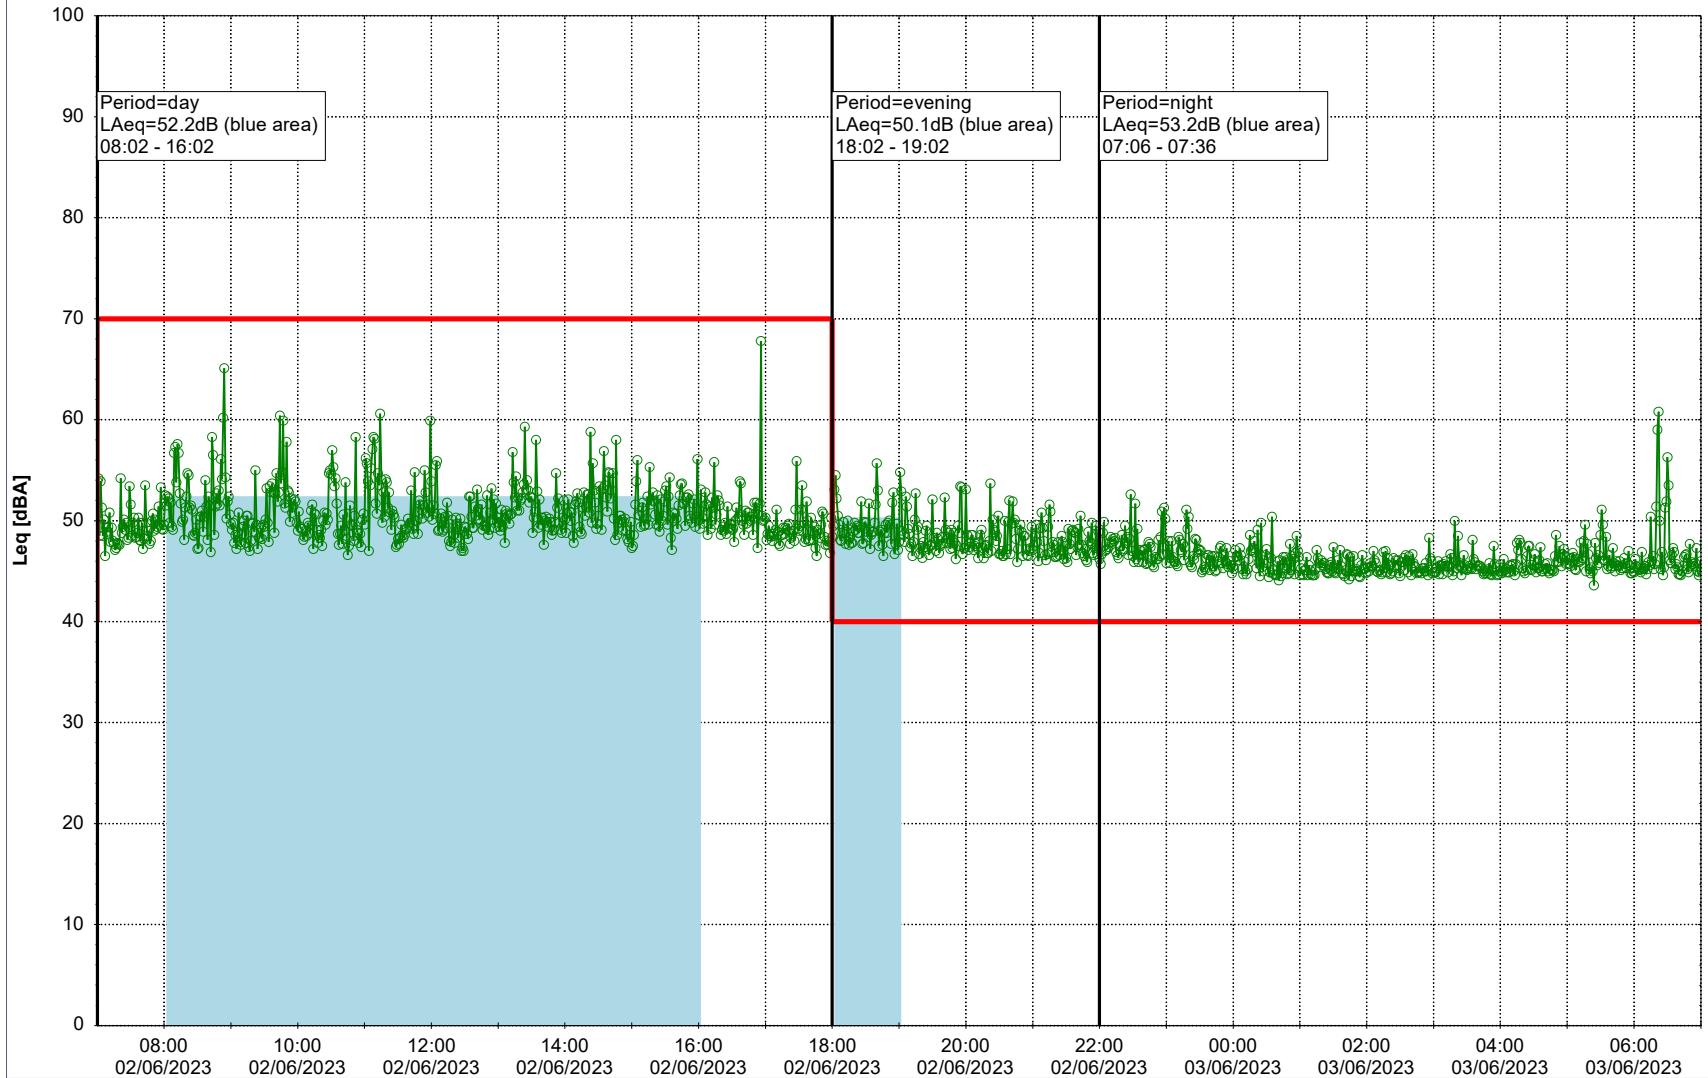

...

Noise Time Related Diagram

01/06/2023
02/06/2023

○○○○ MOP_NS01

Project: Kronos Sydhavnen
Construction: Mozarts Plads
Location: N-V

02/06/2023
03/06/2023

Plan View

Remarks

...

Noise Time Related Diagram

○○○○ MOP_NS01

Project: Kronos Sydhavnen
Construction: Mozarts Plads
Location: N-V

Plan View

Remarks

...

Noise Time Related Diagram