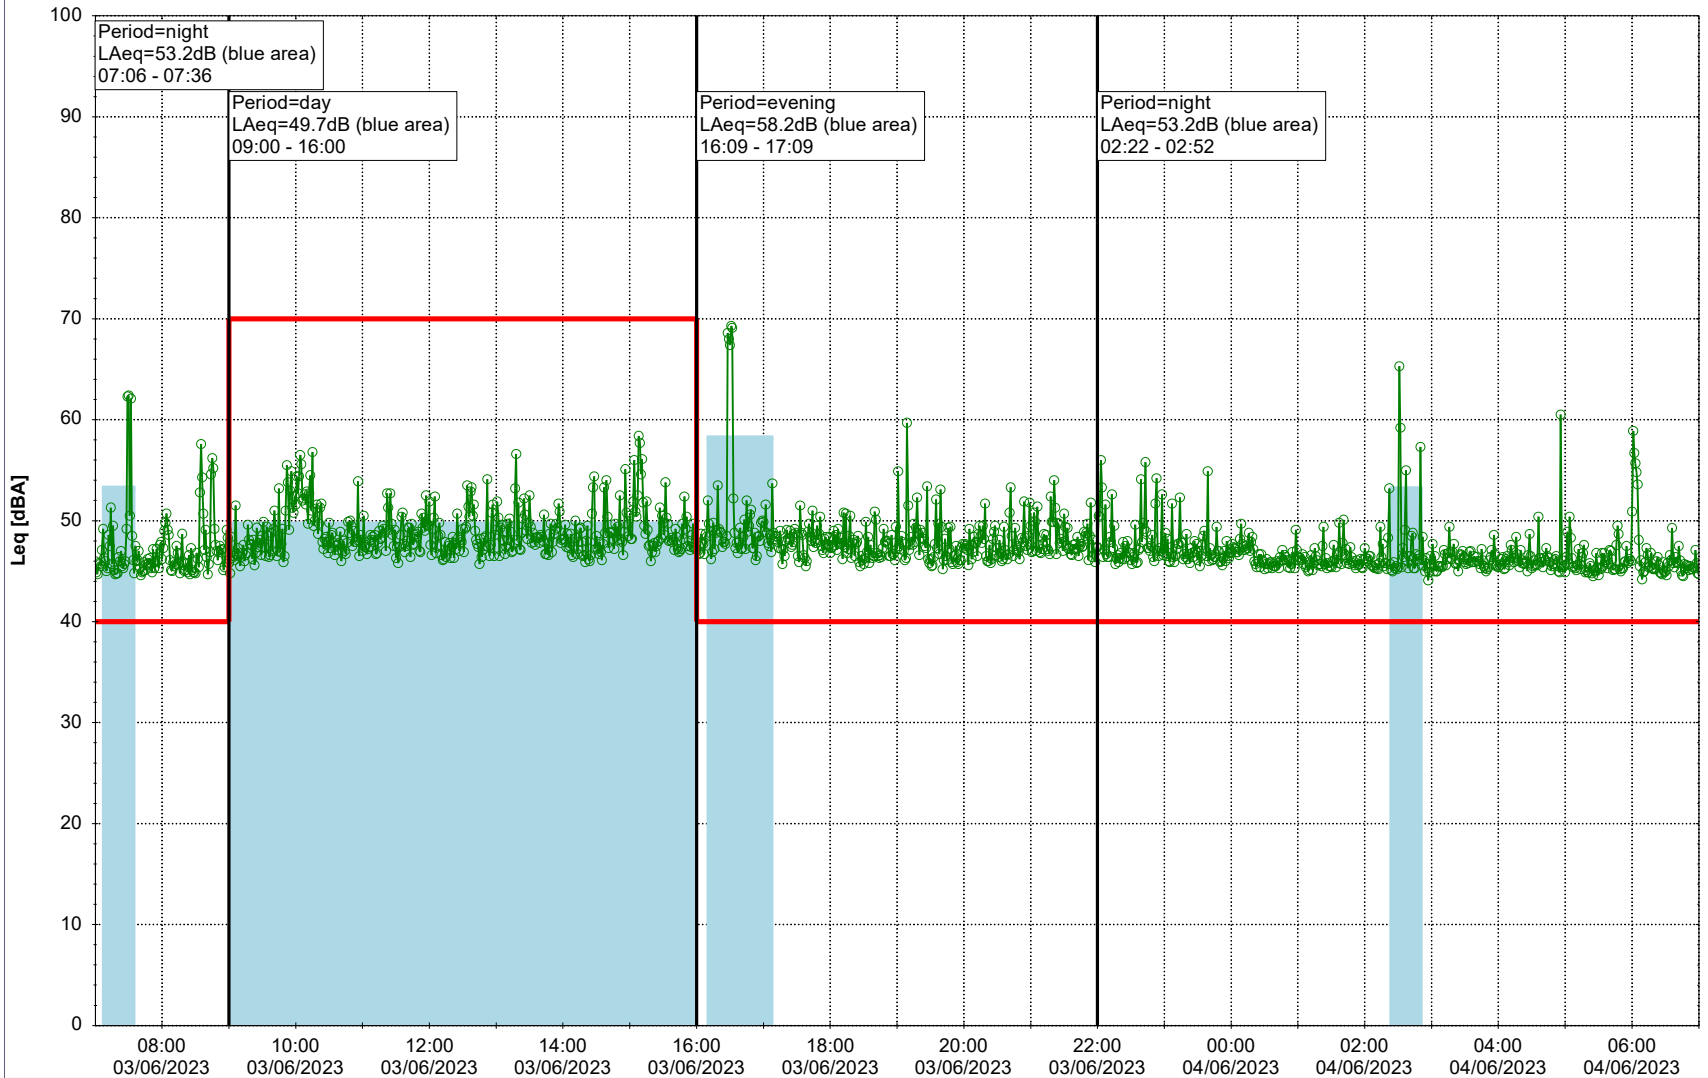

...

Noise Time Related Diagram

○○○○ MOP_NS01

Project: Kronos Sydhavnen
Construction: Mozarts Plads
Location: N-V

Plan View

Remarks

...

Noise Time Related Diagram

03/06/2023
04/06/2023

○○○○ MOP_NS01

Project: Kronos Sydhavnen
Construction: Mozarts Plads
Location: N-V

04/06/2023
05/06/2023

Plan View

Remarks

...

Noise Time Related Diagram