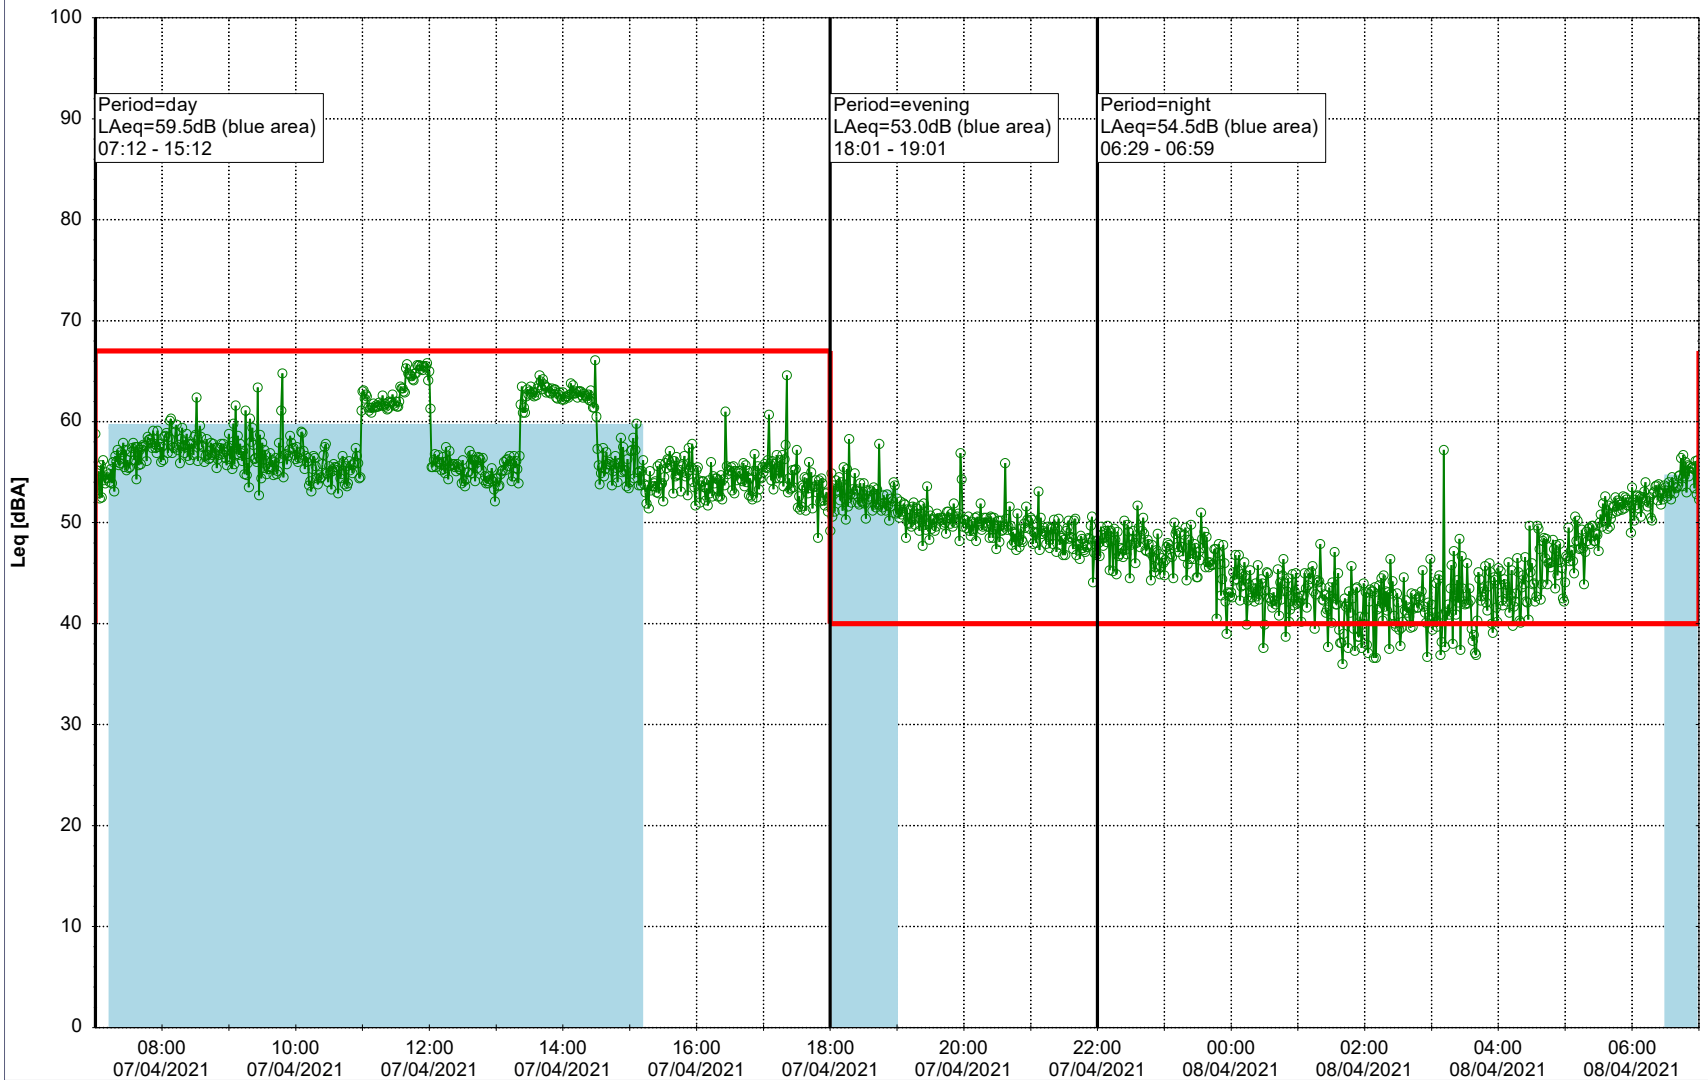

Plan View

0 5 10 15 20 [m]

Remarks

...

Noise Time Related Diagram

07/04/2021
08/04/2021

○○○○ SLU_NS01

Project: Kronos Sydhavnen
Construction: Sluseholmen
Location: N-V

Plan View

0 5 10 15 20 [m]

Remarks

...

Noise Time Related Diagram

08/04/2021
09/04/2021

○○○○ SLU_NS01

Project: Kronos Sydhavnen
Construction: Sluseholmen
Location: N-V

Plan View

0 5 10 15 20 [m]

Remarks

...

Noise Time Related Diagram

09/04/2021
10/04/2021

SLU_NS01

Project: Kronos Sydhavnen
Construction: Sluseholmen
Location: N-V

Plan View

0 5 10 15 20 [m]

Remarks

...

Noise Time Related Diagram

10/04/2021
11/04/2021

○○○○ SLU_NS01

Project: Kronos Sydhavnen
Construction: Sluseholmen
Location: N-V