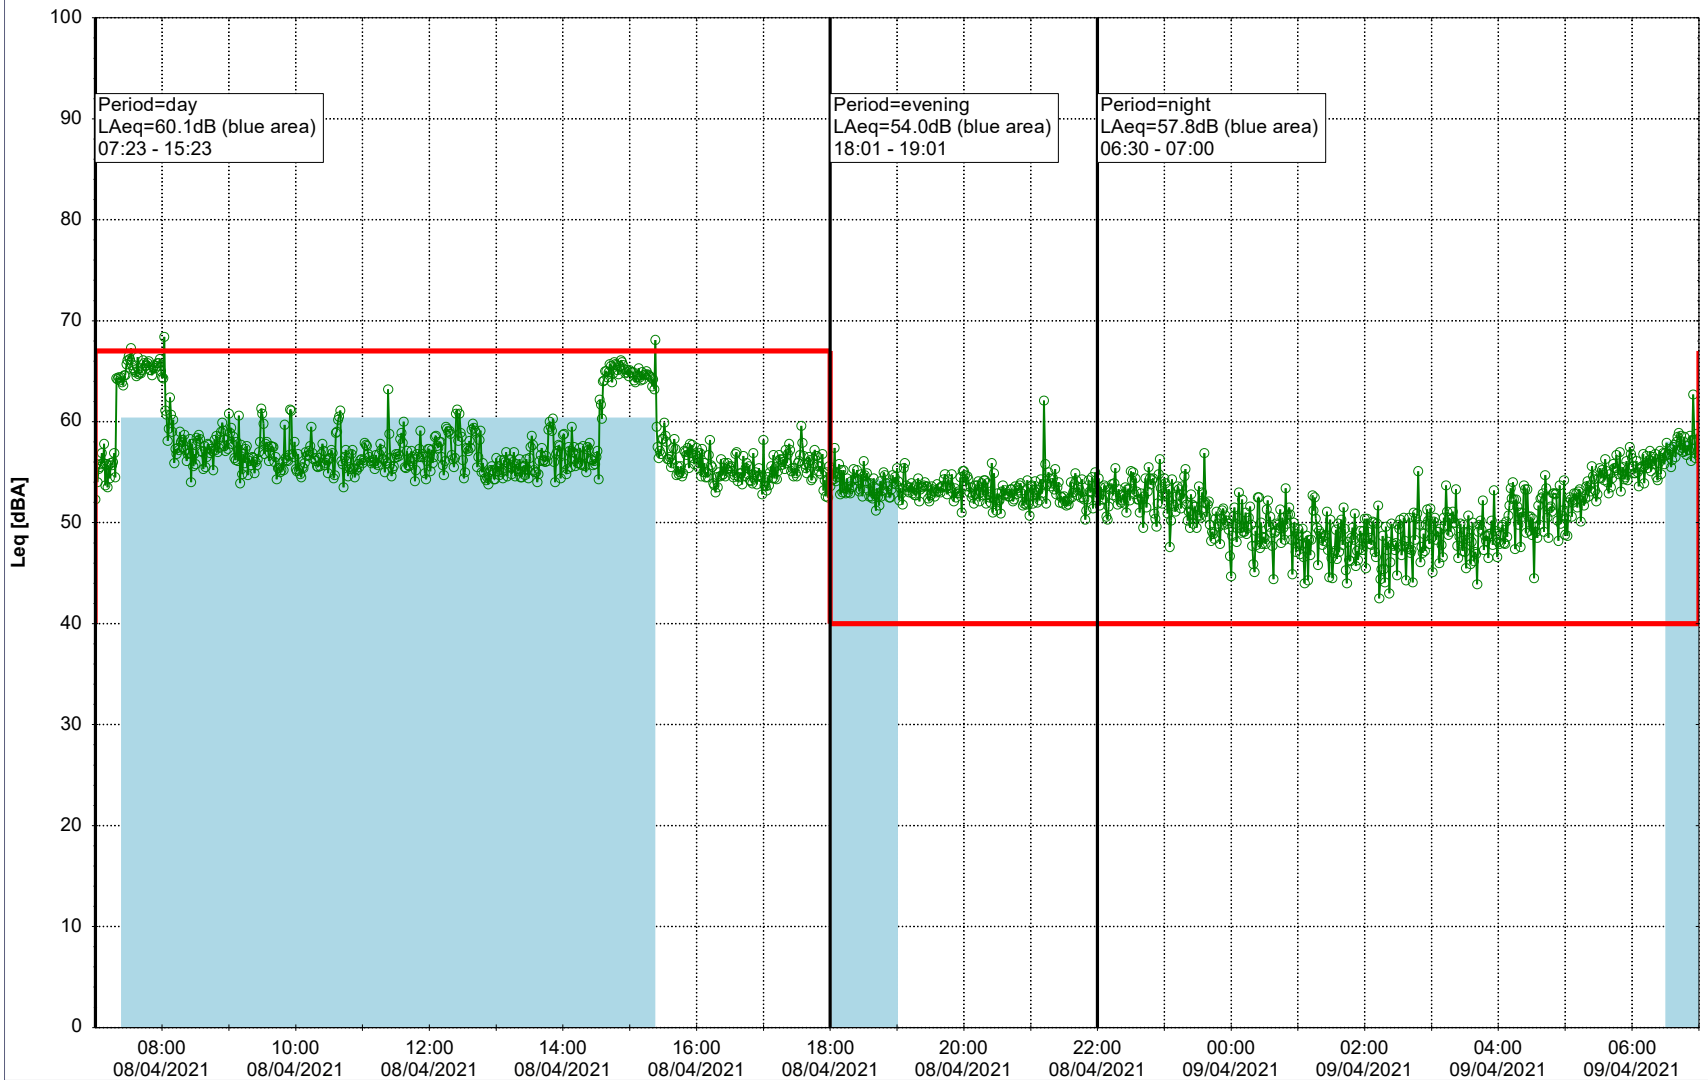

Plan View

0 5 10 15 20 [m]

Remarks

...

Noise Time Related Diagram

08/04/2021
09/04/2021

○○○○ SLU_NS01

Project: Kronos Sydhavnen
Construction: Sluseholmen
Location: N-V

Plan View

0 5 10 15 20 [m]

Remarks

...

Noise Time Related Diagram

09/04/2021
10/04/2021

SLU_NS01

Project: Kronos Sydhavnen
Construction: Sluseholmen
Location: N-V

Plan View

0 5 10 15 20 [m]

Remarks

...

Noise Time Related Diagram

10/04/2021
11/04/2021

○○○○ SLU_NS01

Project: Kronos Sydhavnen
Construction: Sluseholmen
Location: N-V