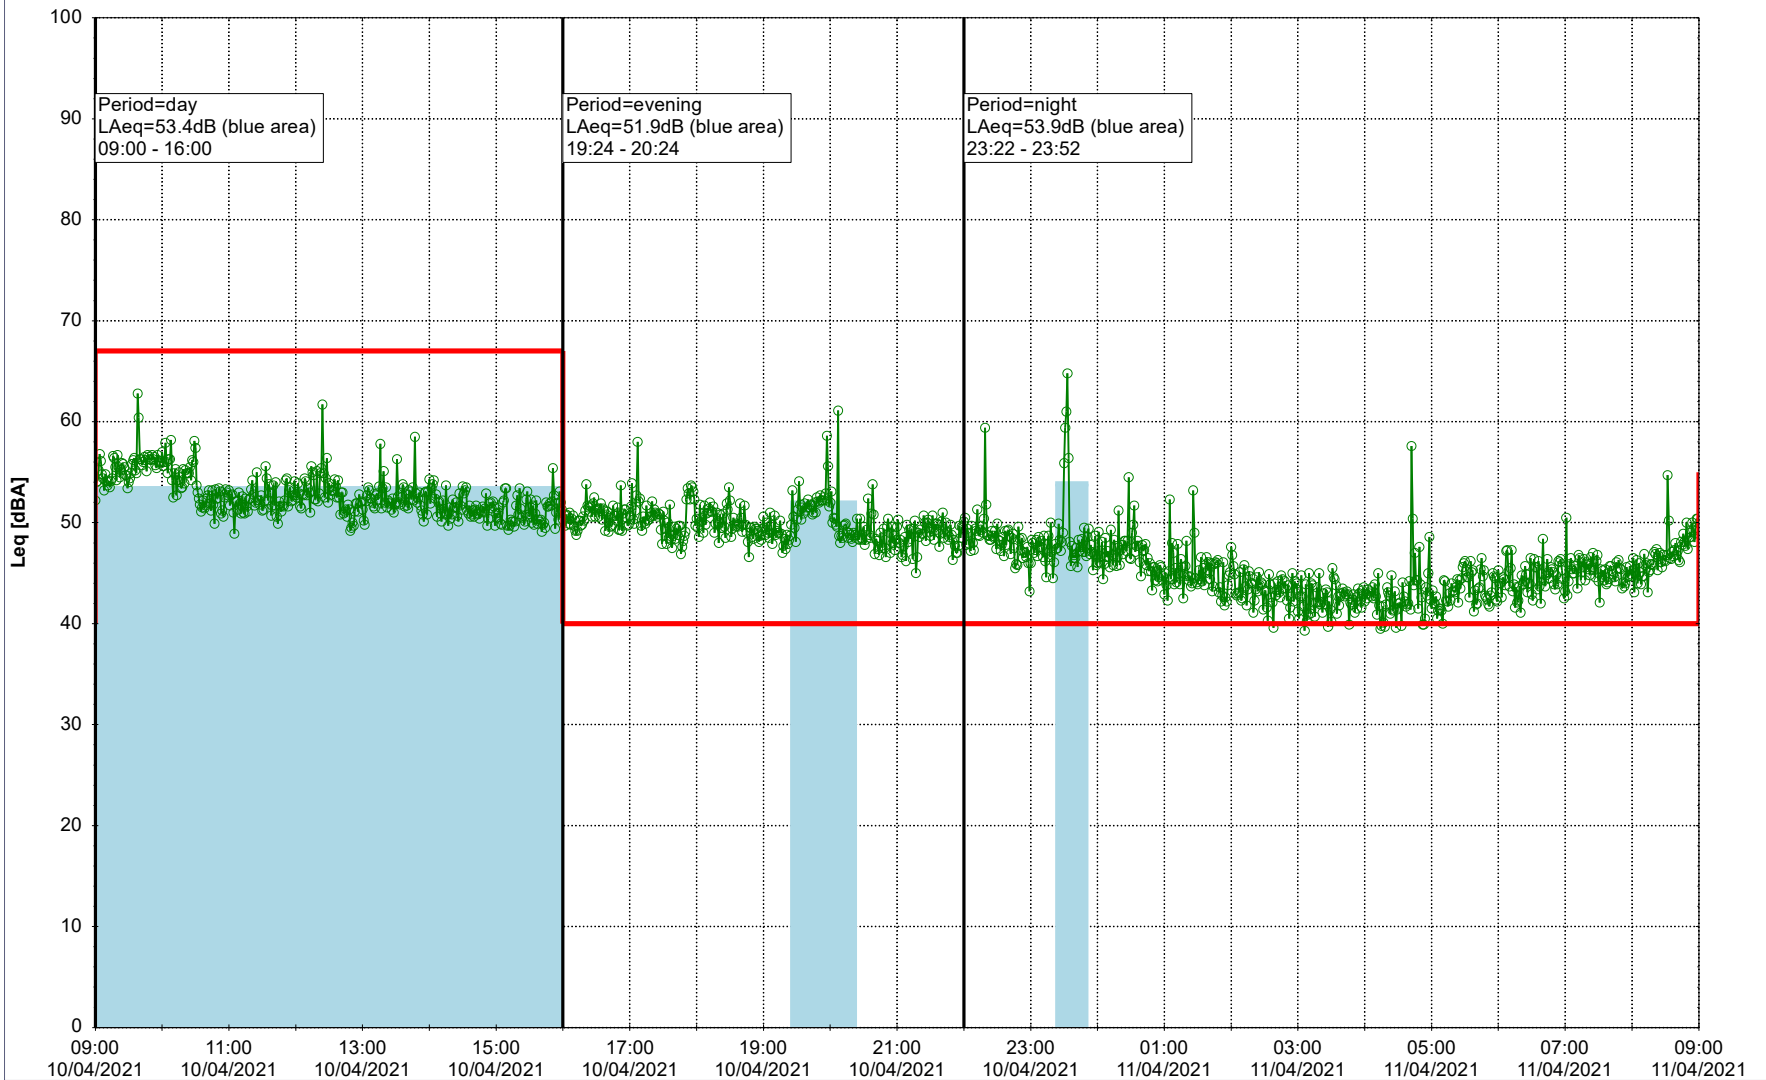

Plan View

0 5 10 15 20 [m]

Remarks

...

Noise Time Related Diagram

10/04/2021
11/04/2021

○○○○ SLU_NS01

Project: Kronos Sydhavnen
Construction: Sluseholmen
Location: N-V

Plan View

Remarks

...

Noise Time Related Diagram

11/04/2021
12/04/2021

○○○○ SLU_NS01