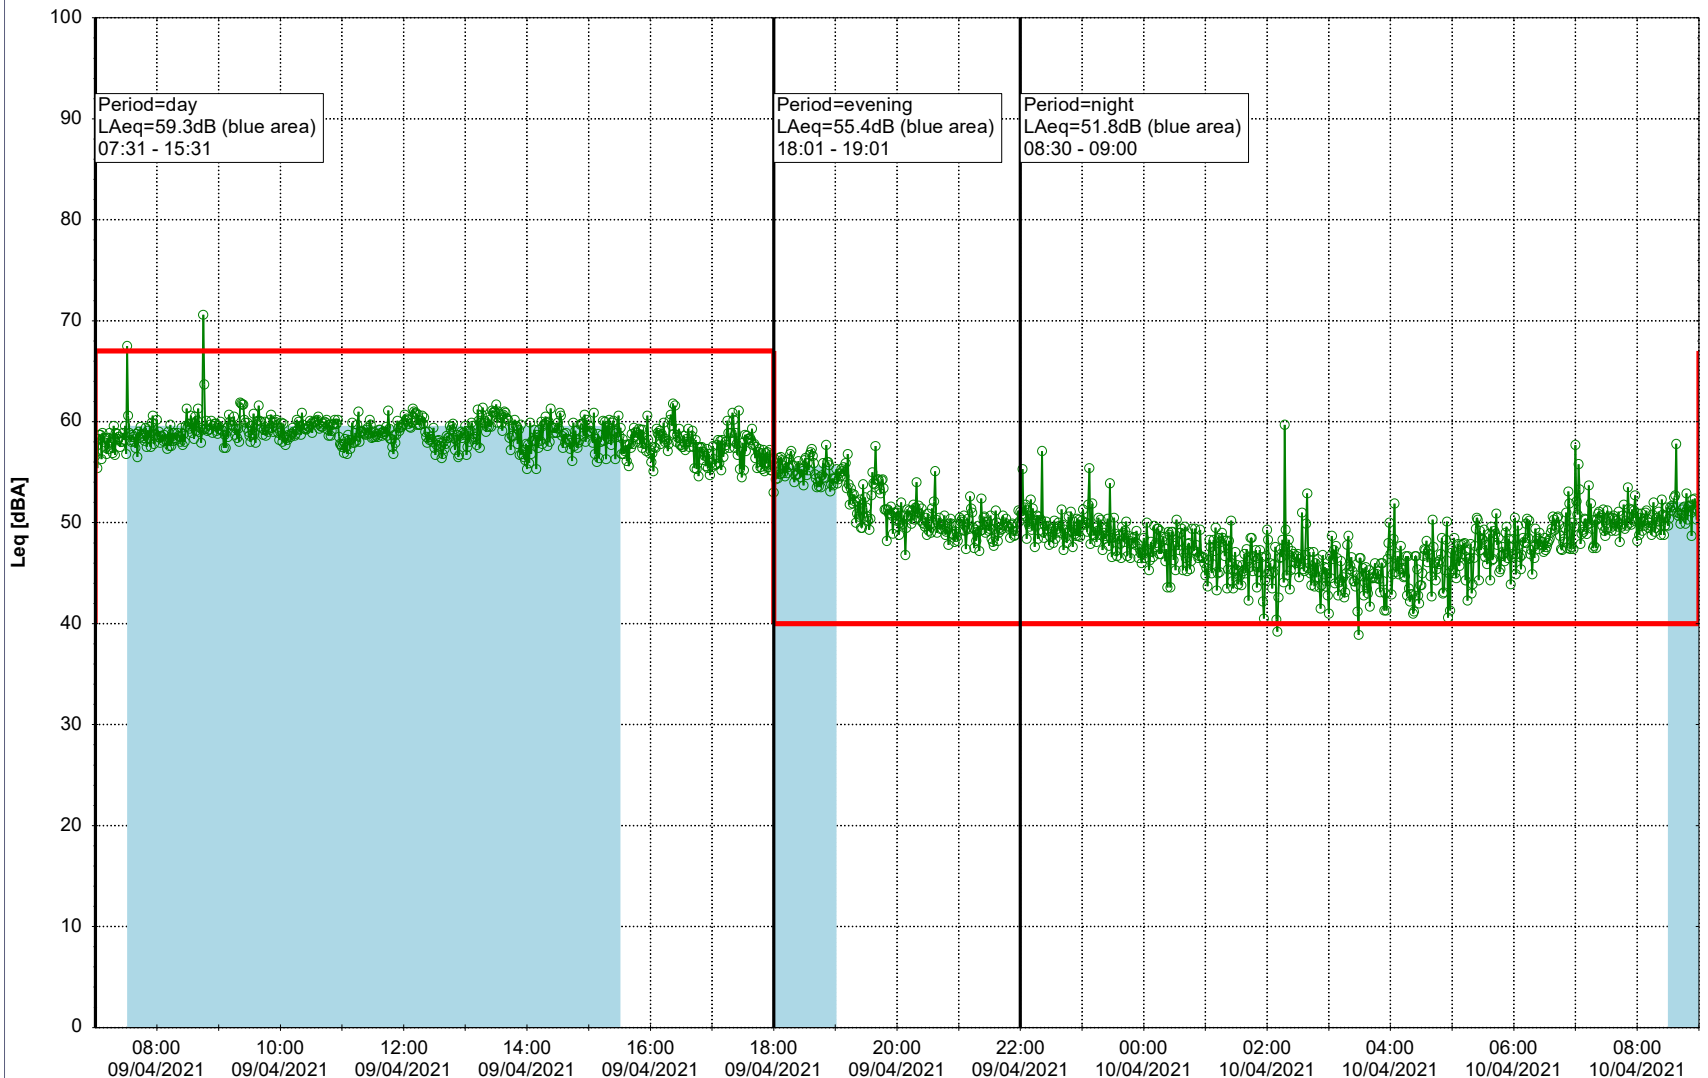

Plan View

0 5 10 15 20 [m]

Remarks

...

Noise Time Related Diagram

09/04/2021
10/04/2021

SLU_NS01

Project: Kronos Sydhavnen
Construction: Sluseholmen
Location: N-V

Plan View

0 5 10 15 20 [m]

Remarks

...

Noise Time Related Diagram

10/04/2021
11/04/2021

○○○○ SLU_NS01

Project: Kronos Sydhavnen
Construction: Sluseholmen
Location: N-V

Plan View

Remarks

...

Noise Time Related Diagram

11/04/2021
12/04/2021

○○○○ SLU_NS01