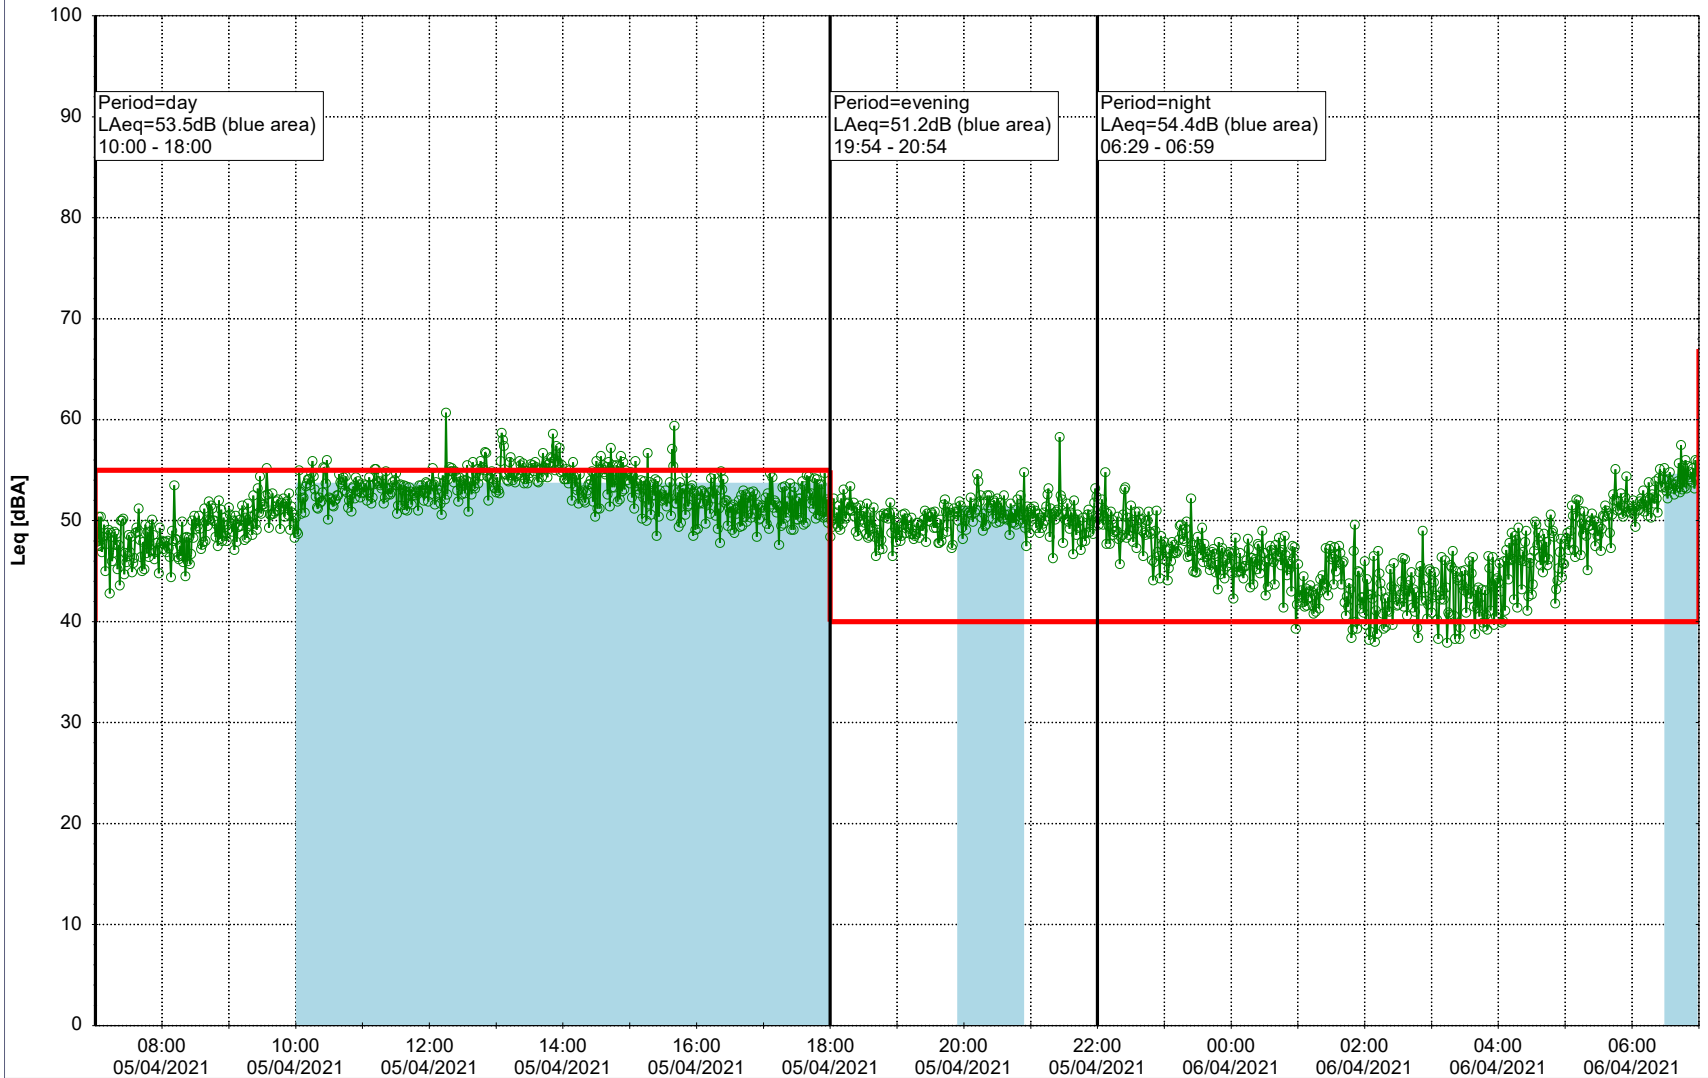

Project: Kronos Sydhavnen
Construction: Sluseholmen
Location: N-V

Plan View

0 5 10 15 20 [m]

Remarks

...

Noise Time Related Diagram

05/04/2021
06/04/2021

○○○○ SLU_NS01

Project: Kronos Sydhavnen
Construction: Sluseholmen
Location: N-V

Plan View

Remarks

...

Noise Time Related Diagram

06/04/2021
07/04/2021

○○○○ SLU_NS01

Project: Kronos Sydhavnen
Construction: Sluseholmen
Location: N-V

Plan View

0 5 10 15 20 [m]

Remarks

...

Noise Time Related Diagram

07/04/2021
08/04/2021

○○○○ SLU_NS01

Project: Kronos Sydhavnen
Construction: Sluseholmen
Location: N-V

Plan View

0 5 10 15 20 [m]

Remarks

...

Noise Time Related Diagram

10/04/2021
11/04/2021

○○○○ SLU_NS01

Project: Kronos Sydhavnen
Construction: Sluseholmen
Location: N-V