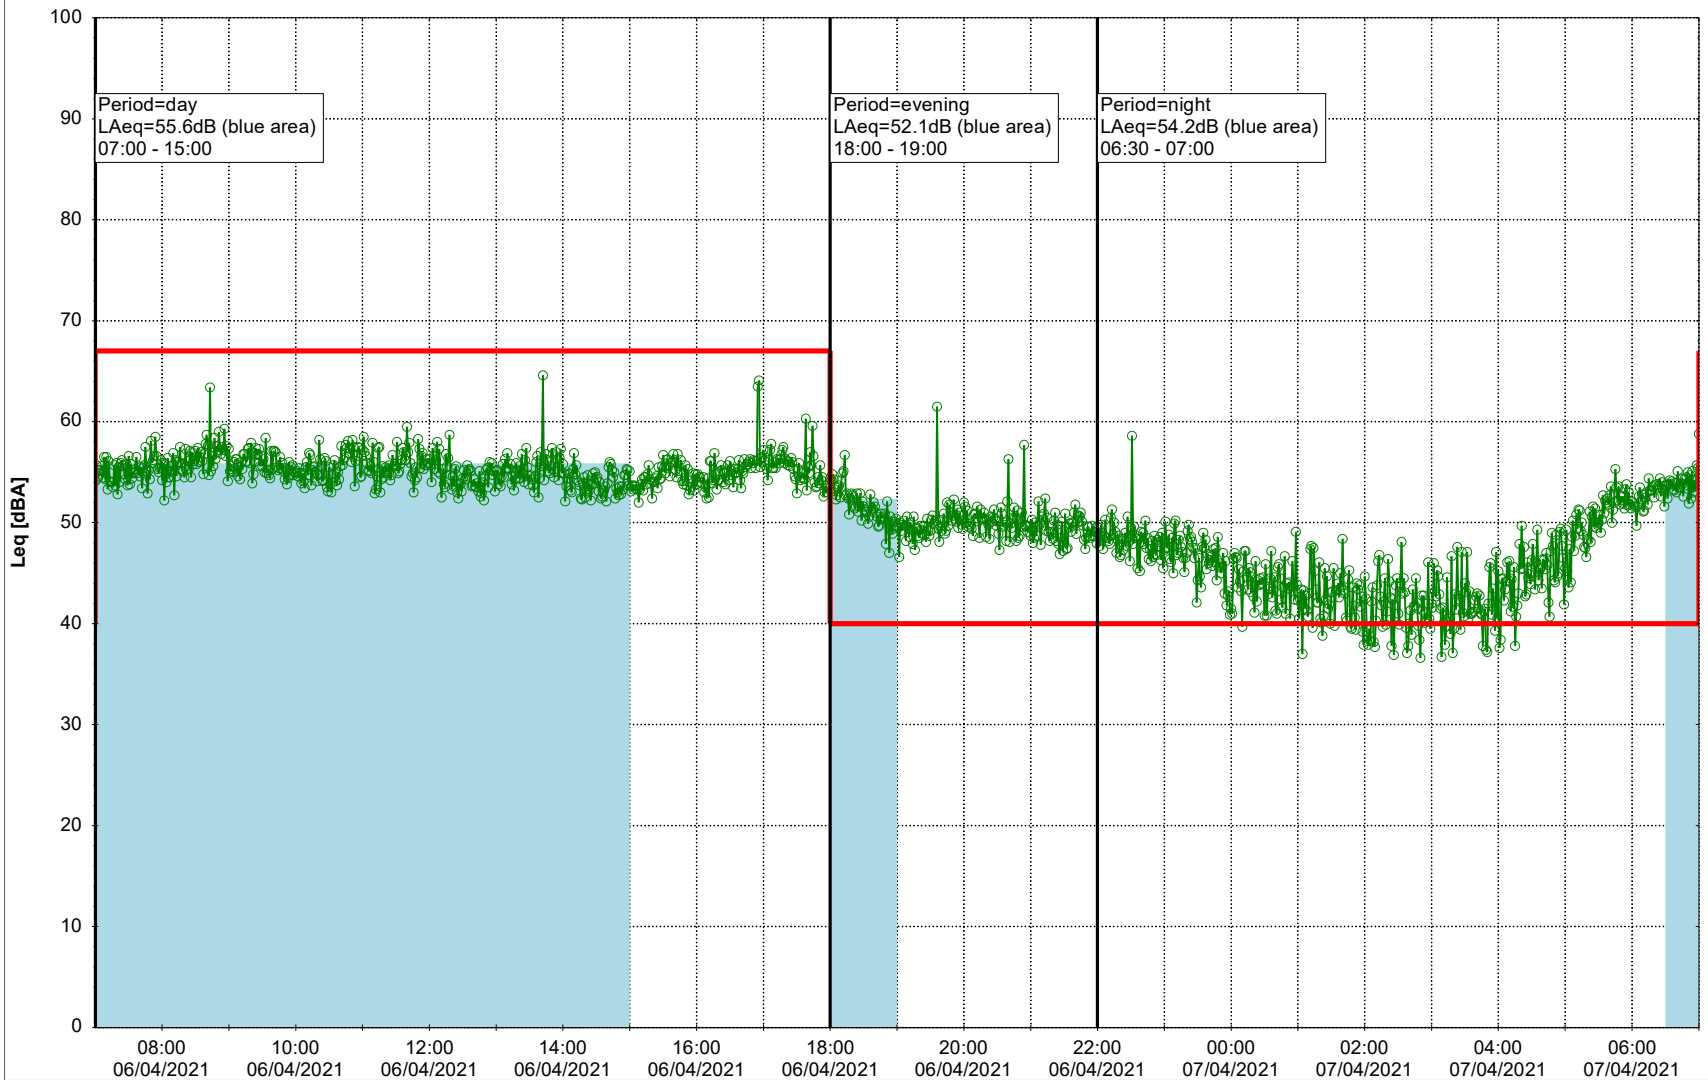

Project: Kronos Sydhavnen
Construction: Sluseholmen
Location: N-V

Plan View

Remarks

...

Noise Time Related Diagram

06/04/2021
07/04/2021

○○○○ SLU_NS01

Project: Kronos Sydhavnen
Construction: Sluseholmen
Location: N-V

Plan View

0 5 10 15 20 [m]

Remarks

...

Noise Time Related Diagram

07/04/2021
08/04/2021

○○○○ SLU_NS01

Project: Kronos Sydhavnen
Construction: Sluseholmen
Location: N-V

Plan View

0 5 10 15 20 [m]

Remarks

...

Noise Time Related Diagram

08/04/2021
09/04/2021

○○○○ SLU_NS01

Project: Kronos Sydhavnen
Construction: Sluseholmen
Location: N-V

Plan View

0 5 10 15 20 [m]

Remarks

...

Noise Time Related Diagram

10/04/2021
11/04/2021

○○○○ SLU_NS01

Project: Kronos Sydhavnen
Construction: Sluseholmen
Location: N-V