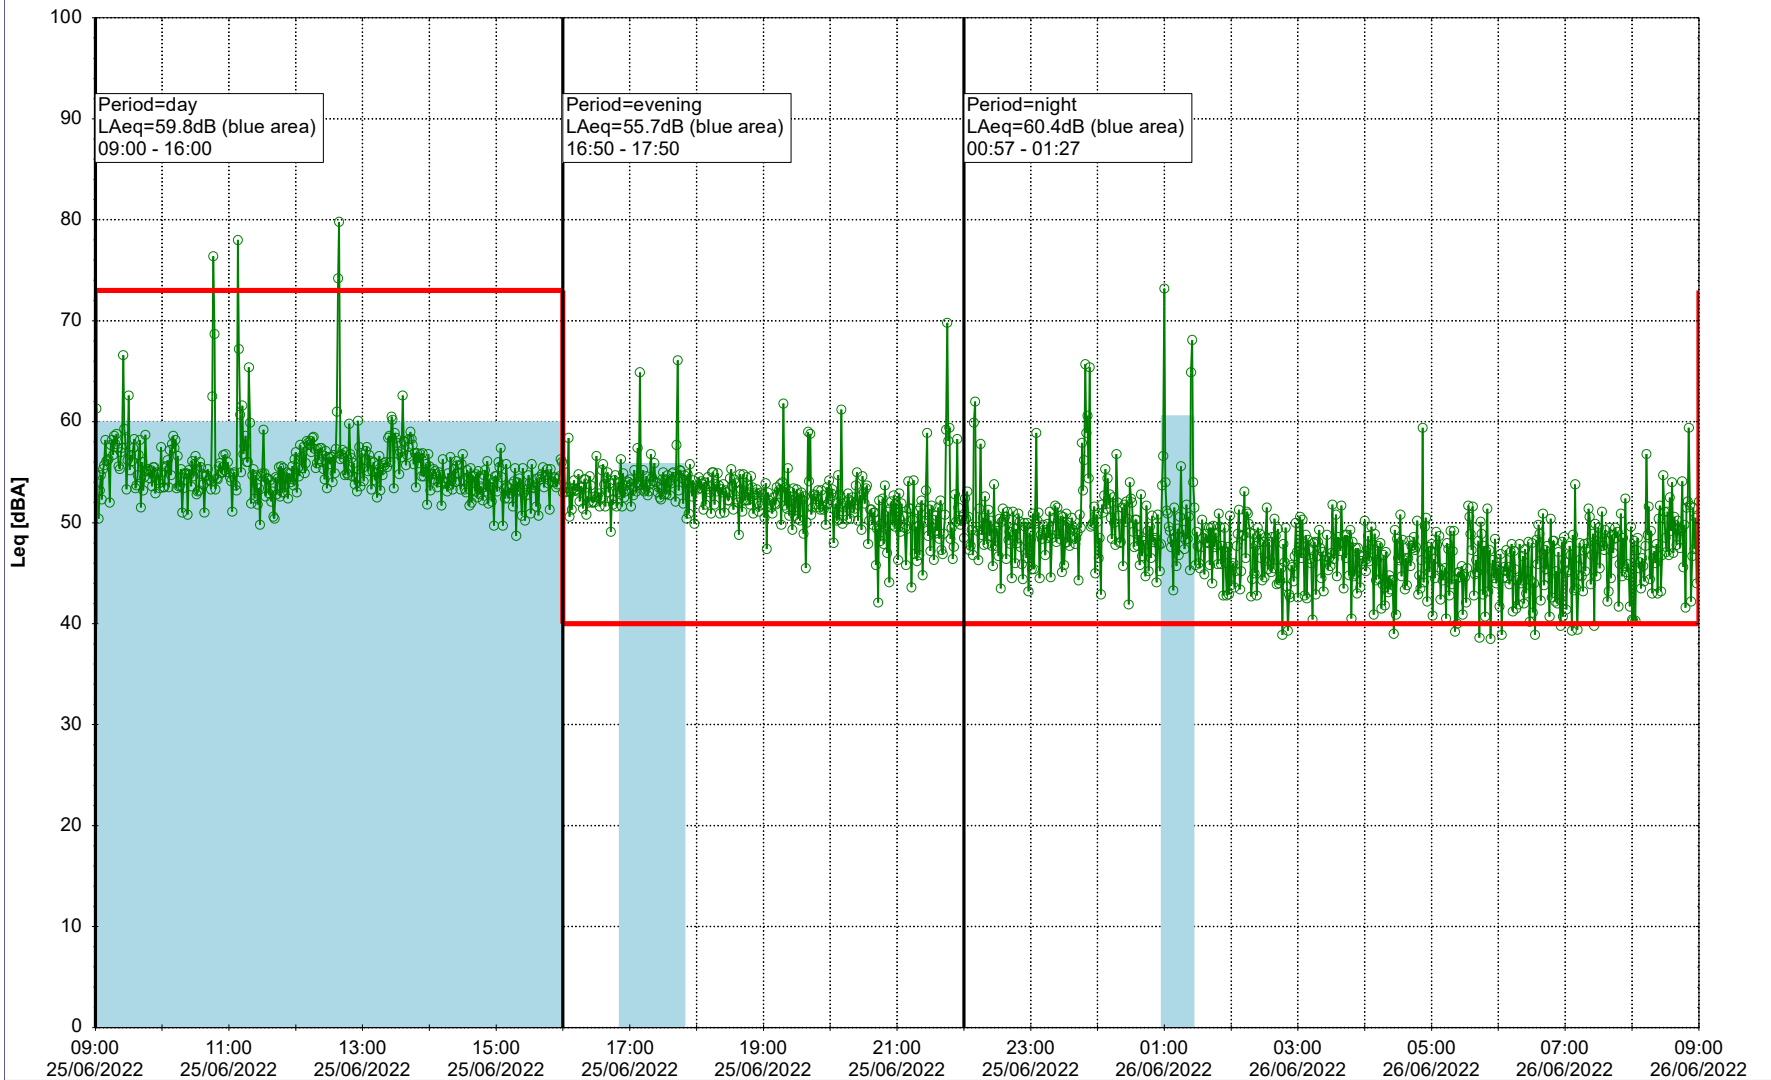

Noise Time Related Diagram

24/06/2022
25/06/2022

○ ○ ○ ○ HOL_NS01

Project: Kronos Sydhavnen
Construction: Havneholmen
Location: N-V

Plan View

Remarks

...

Noise Time Related Diagram

25/06/2022
26/06/2022

○ ○ ○ ○ HOL_NS01

Project: Kronos Sydhavnen
Construction: Havneholmen
Location: N-V

26/06/2022
27/06/2022

Plan View

Remarks

...

Noise Time Related Diagram