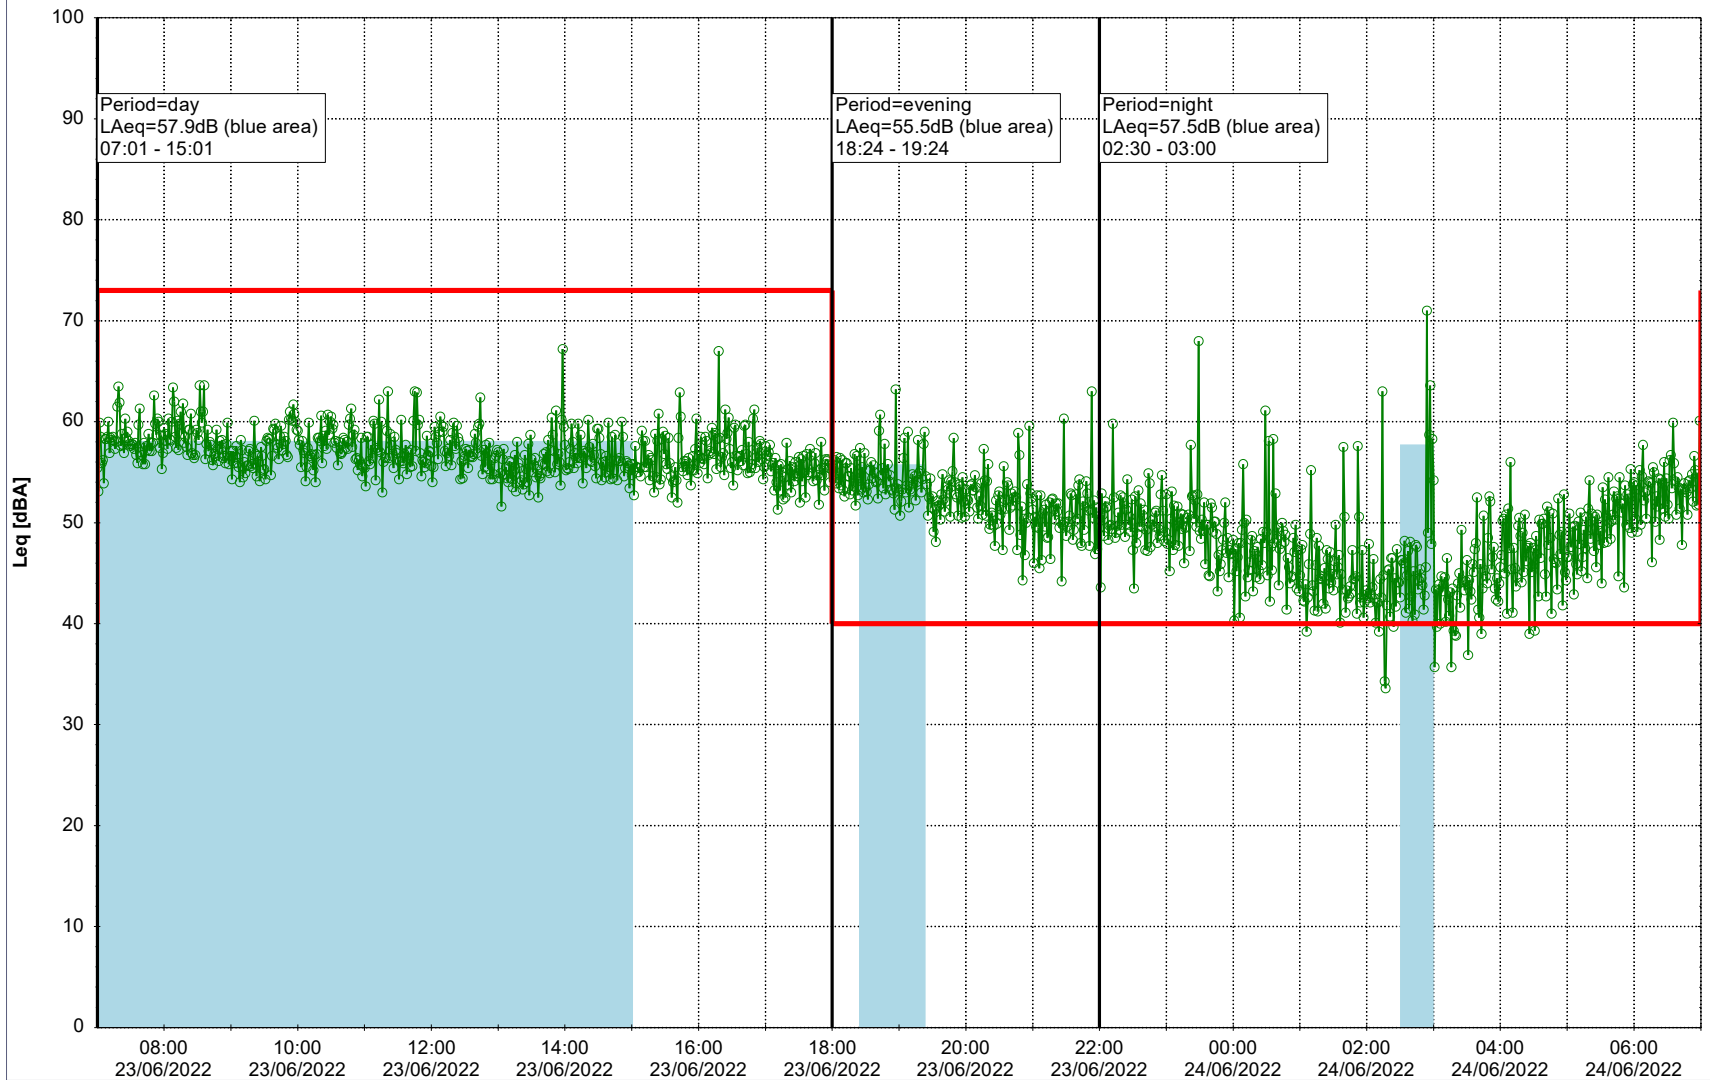

Remarks

...

Noise Time Related Diagram

22/06/2022
23/06/2022

○○○ HOL_NS01

Project: Kronos Sydhavnen
Construction: Havneholmen
Location: N-V

Plan View

Remarks

...

Noise Time Related Diagram

23/06/2022
24/06/2022

○○○ HOL_NS01

Project: Kronos Sydhavnen
Construction: Havneholmen
Location: N-V

Plan View

Remarks

...

Noise Time Related Diagram

24/06/2022
25/06/2022

○ ○ ○ ○ HOL_NS01

Project: Kronos Sydhavnen
Construction: Havneholmen
Location: N-V

Plan View

Remarks

...

Noise Time Related Diagram