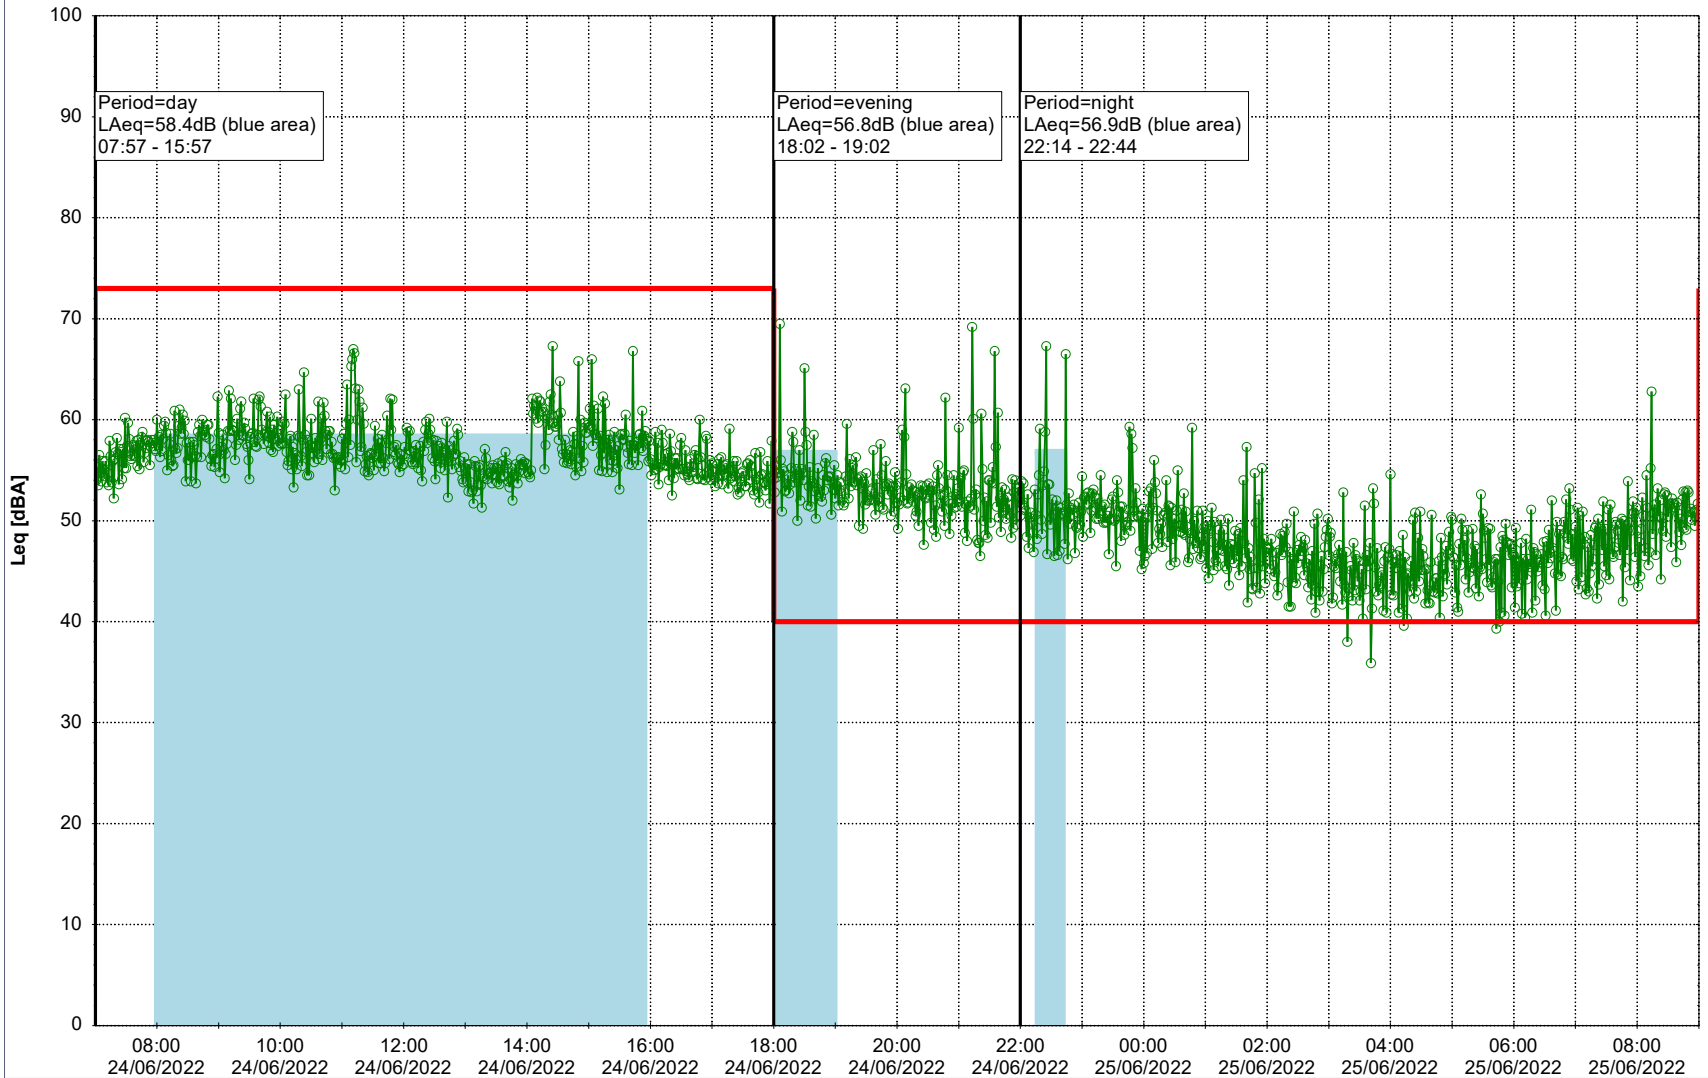

...

Noise Time Related Diagram

23/06/2022
24/06/2022

○○○ HOL_NS01

Project: Kronos Sydhavnen
Construction: Havneholmen
Location: N-V

Plan View

Remarks

...

Noise Time Related Diagram

24/06/2022
25/06/2022

○ ○ ○ ○ HOL_NS01

Project: Kronos Sydhavnen
Construction: Havneholmen
Location: N-V

Plan View

Remarks

...

Noise Time Related Diagram