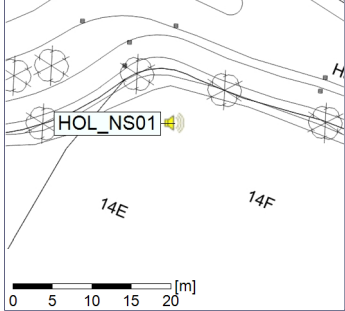

Noise Time Related Diagram

24/06/2022
25/06/2022

○ ○ ○ ○ HOL_NS01

Project: Kronos Sydhavnen
Construction: Havneholmen
Location: N-V

Plan View

Remarks

...

Noise Time Related Diagram