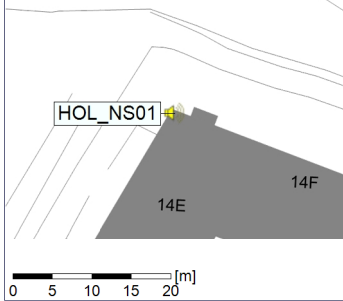

Remarks

...

Noise Time Related Diagram

22/06/2022
23/06/2022

○○○ HOL_NS01

Project: Kronos Sydhavnen
Construction: Havneholmen
Location: N-V

Plan View

Remarks