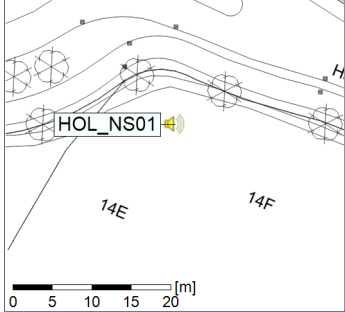

25/06/2022
26/06/2022

○ ○ ○ ○ HOL_NS01

Project: Kronos Sydhavnen
Construction: Havneholmen
Location: N-V

26/06/2022
27/06/2022

Plan View

Remarks

...

Noise Time Related Diagram