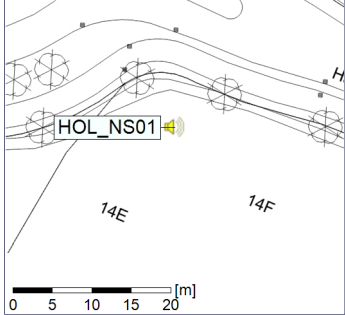

...

Noise Time Related Diagram

23/06/2022
24/06/2022

○○○ HOL_NS01

Project: Kronos Sydhavnen
Construction: Havneholmen
Location: N-V

Plan View

Remarks

...

Noise Time Related Diagram

24/06/2022
25/06/2022

○ ○ ○ ○ HOL_NS01

Project: Kronos Sydhavnen
Construction: Havneholmen
Location: N-V

Plan View

Remarks

...

Noise Time Related Diagram