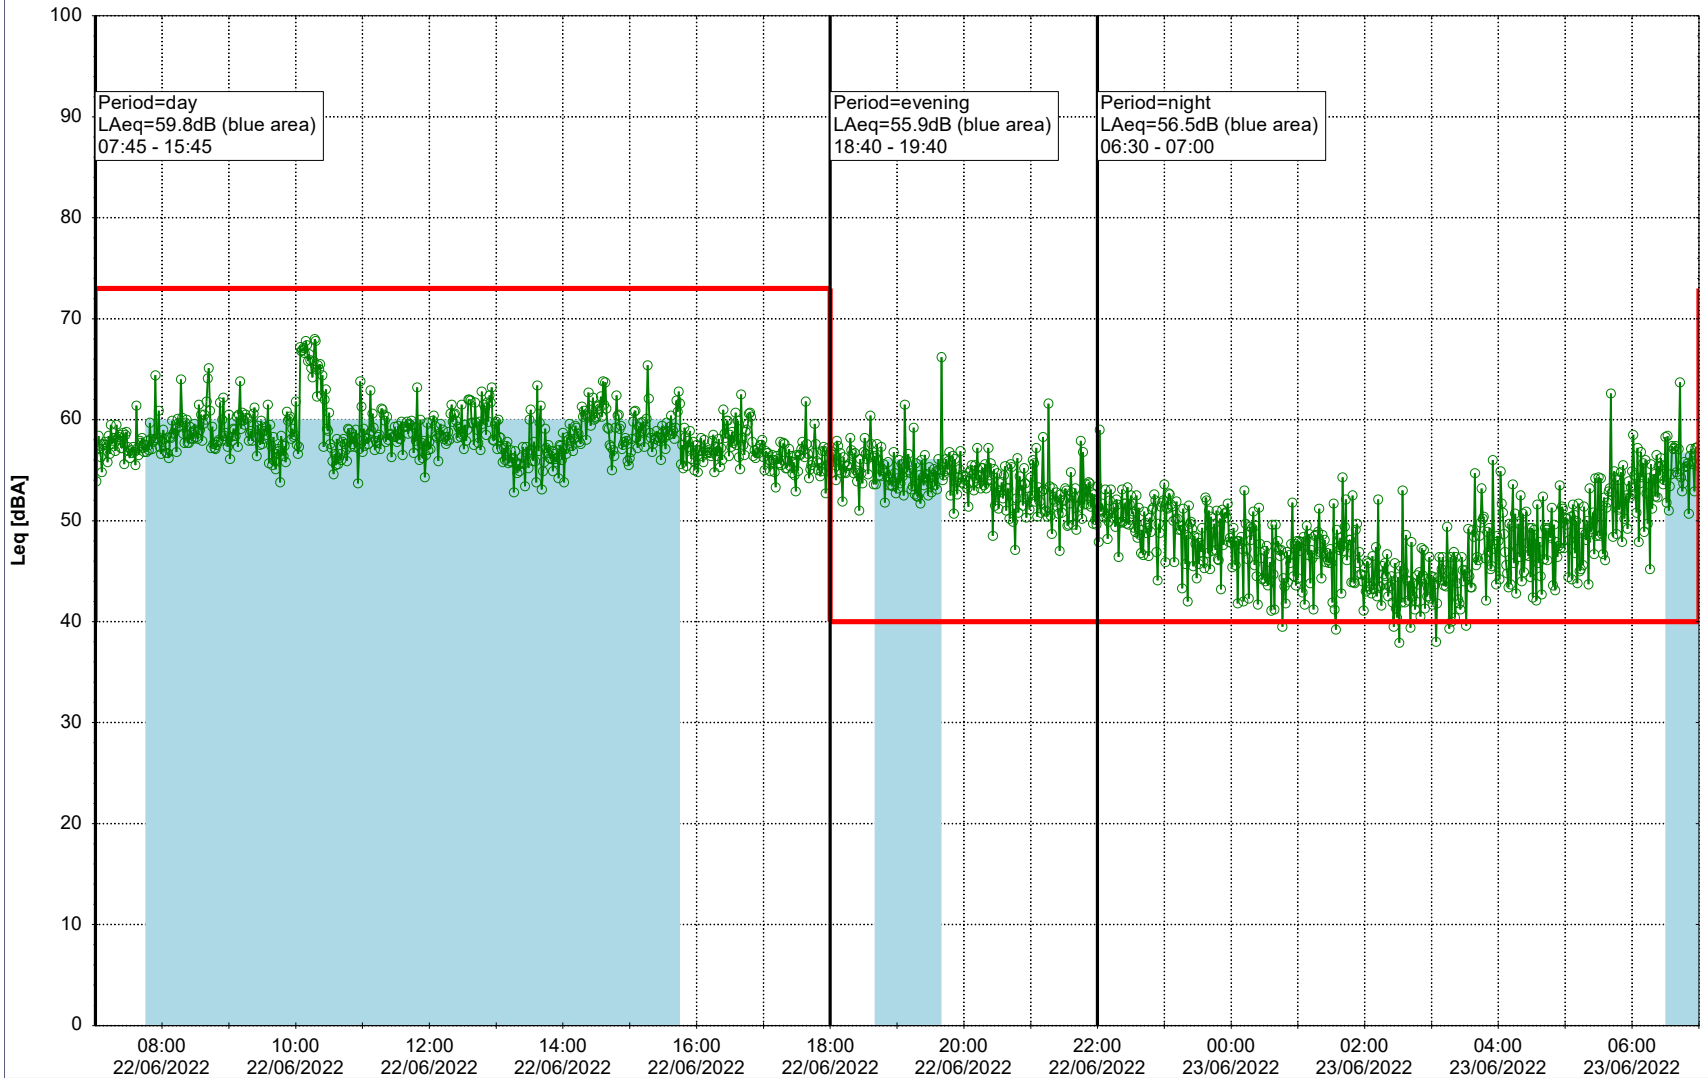

Plan View

Remarks

...

Noise Time Related Diagram

21/06/2022
22/06/2022

○○○ HOL_NS01

Project: Kronos Sydhavnen
Construction: Havneholmen
Location: N-V

Plan View

Remarks

...

Noise Time Related Diagram

22/06/2022
23/06/2022

○○○ HOL_NS01

Project: Kronos Sydhavnen
Construction: Havneholmen
Location: N-V

Plan View

Remarks

Noise Time Related Diagram

24/06/2022
25/06/2022

○ ○ ○ ○ HOL_NS01

Project: Kronos Sydhavnen
Construction: Havneholmen
Location: N-V

Plan View

Remarks

...

Noise Time Related Diagram