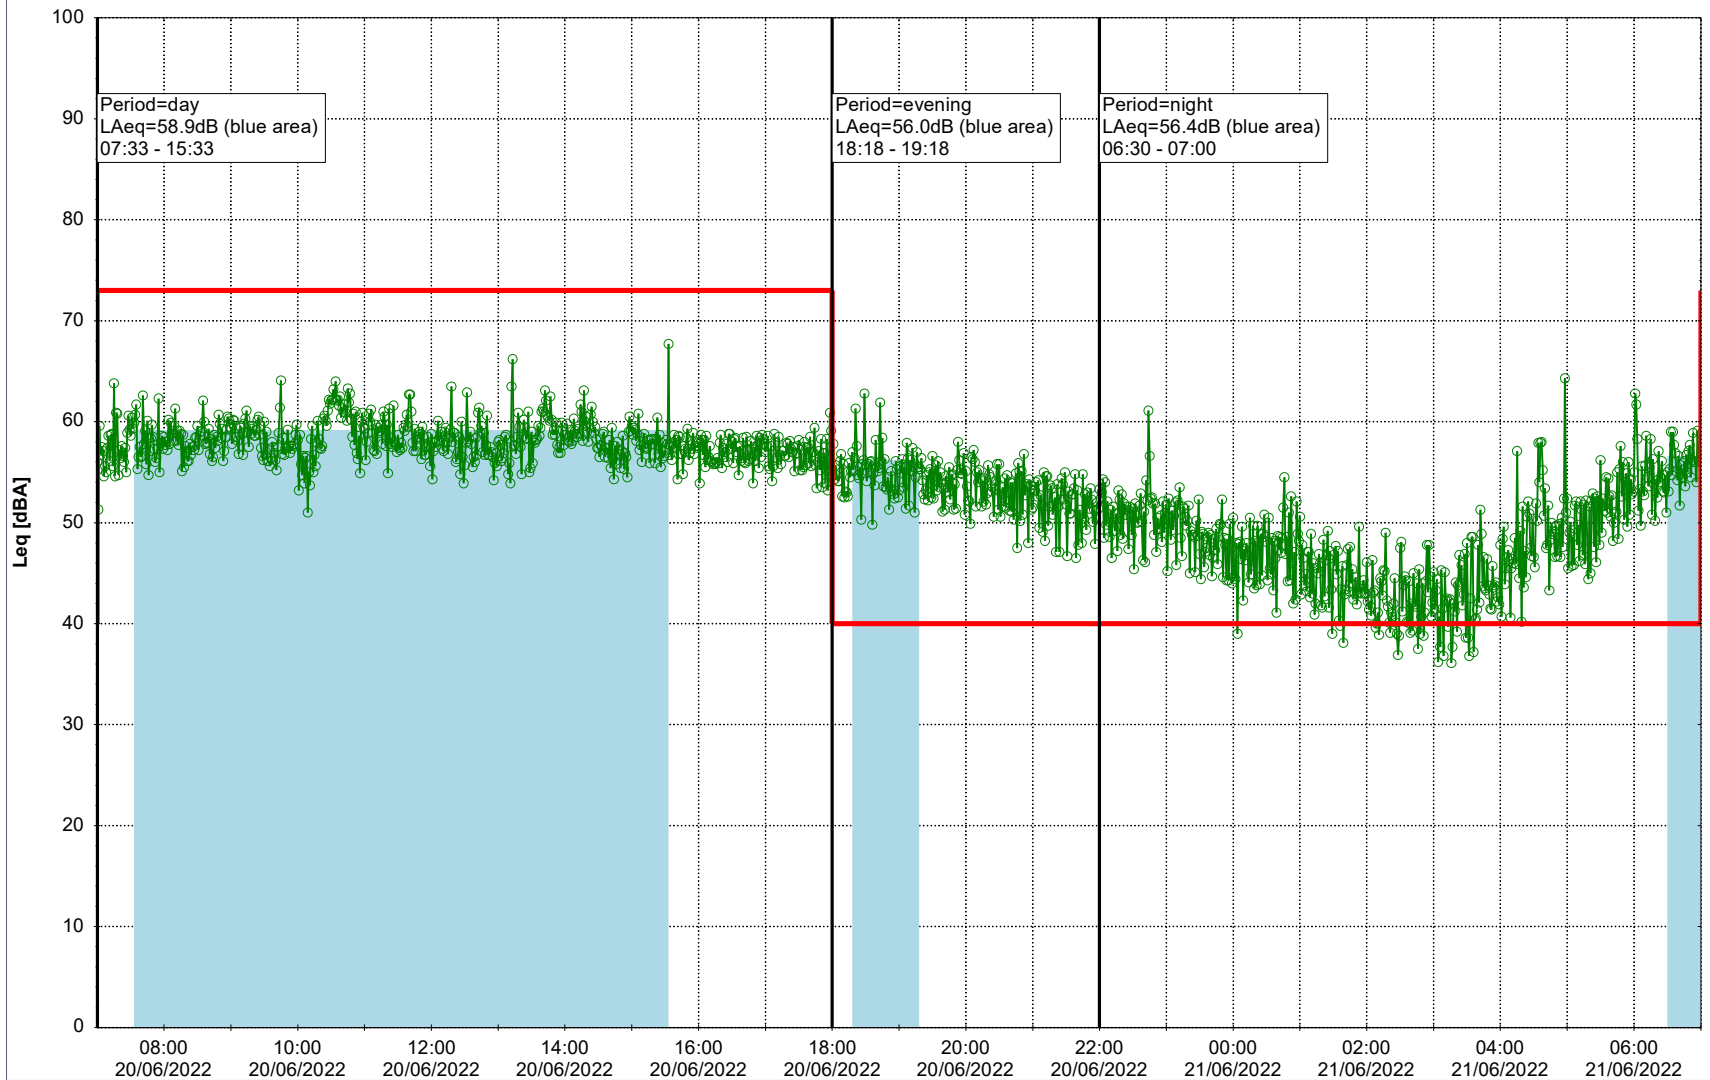

Project: Kronos Sydhavnen
Construction: Havneholmen
Location: N-V

Plan View

Remarks

...

Noise Time Related Diagram

20/06/2022
21/06/2022

○ ○ ○ ○ HOL_NS01

Project: Kronos Sydhavnen
Construction: Havneholmen
Location: N-V

Plan View

Remarks

...

Noise Time Related Diagram

21/06/2022
22/06/2022

○○○ HOL_NS01

Project: Kronos Sydhavnen
Construction: Havneholmen
Location: N-V

Plan View

Remarks

...

Noise Time Related Diagram

22/06/2022
23/06/2022

○○○ HOL_NS01

Project: Kronos Sydhavnen
Construction: Havneholmen
Location: N-V

Plan View

Remarks

Noise Time Related Diagram

24/06/2022
25/06/2022

○ ○ ○ ○ HOL_NS01

Project: Kronos Sydhavnen
Construction: Havneholmen
Location: N-V

Plan View

Remarks

...

Noise Time Related Diagram