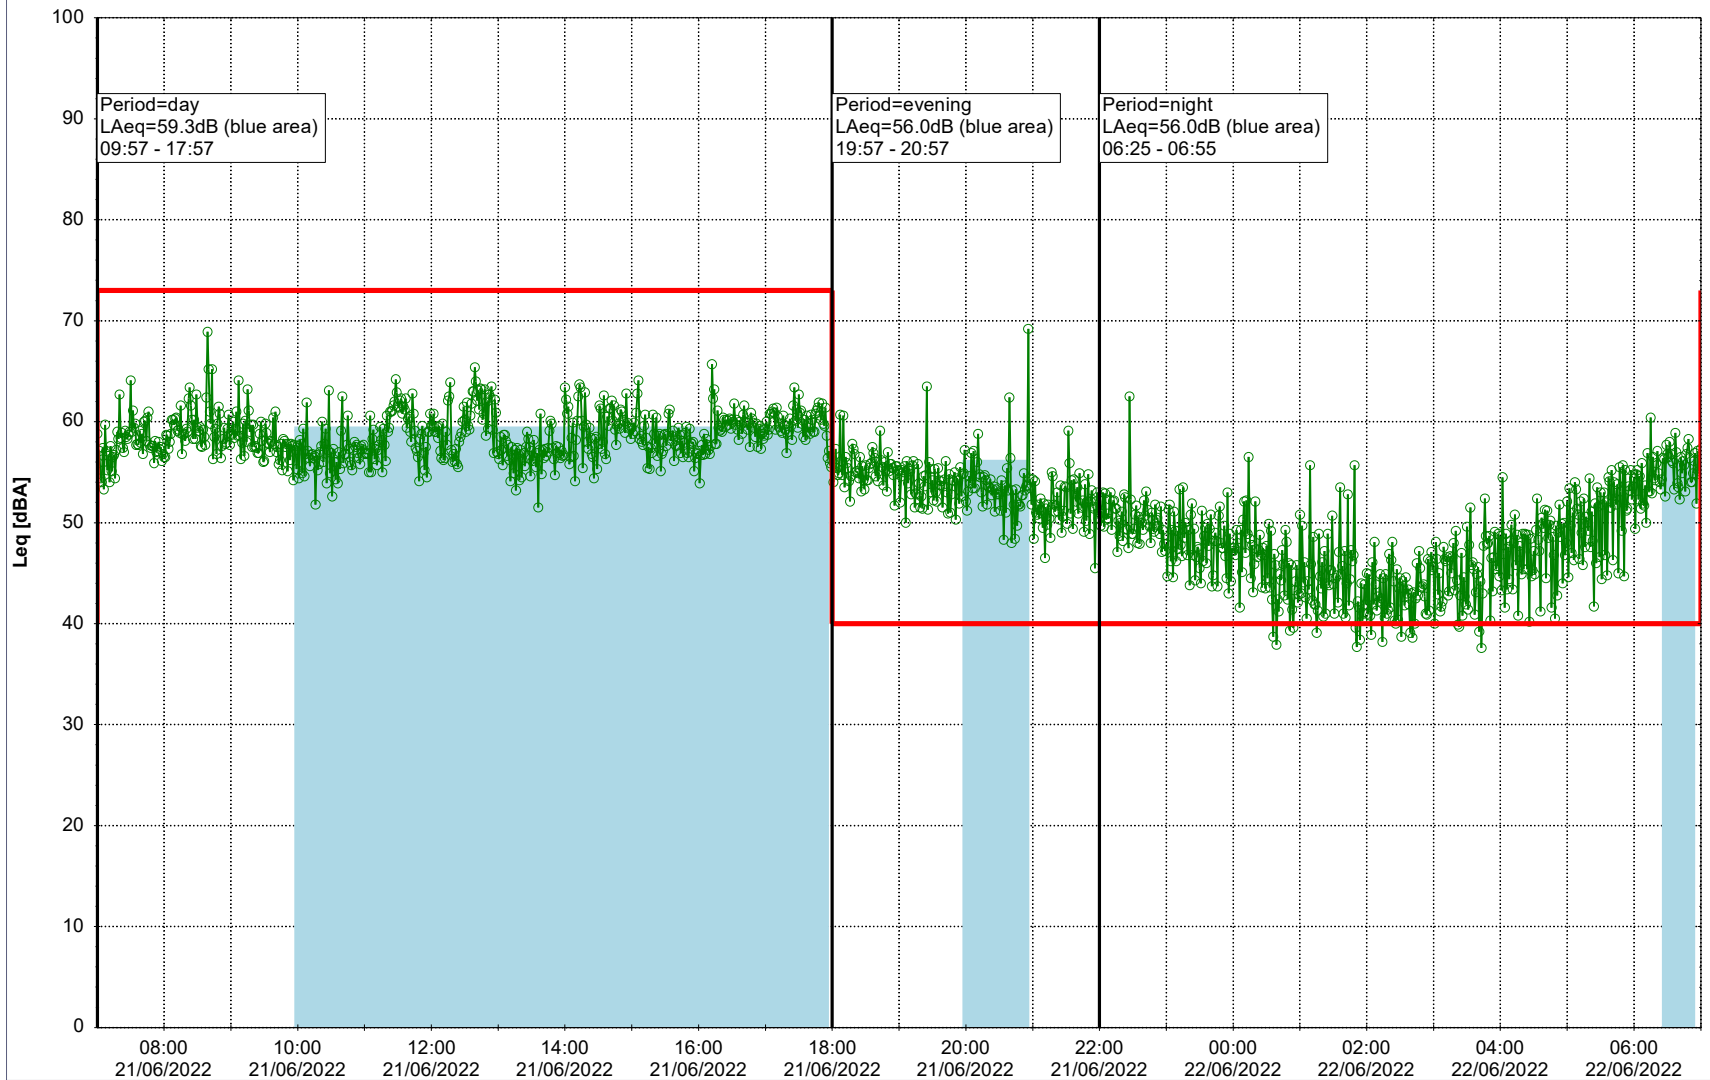

Project: Kronos Sydhavnen
Construction: Havneholmen
Location: N-V

Plan View

Remarks

...

Noise Time Related Diagram

20/06/2022
21/06/2022

○ ○ ○ ○ HOL_NS01

Project: Kronos Sydhavnen
Construction: Havneholmen
Location: N-V

Plan View

Remarks

...

Noise Time Related Diagram

21/06/2022
22/06/2022

○○○ HOL_NS01

Project: Kronos Sydhavnen
Construction: Havneholmen
Location: N-V

Plan View

Remarks

...

Noise Time Related Diagram

22/06/2022
23/06/2022

○○○ HOL_NS01

Project: Kronos Sydhavnen
Construction: Havneholmen
Location: N-V

Plan View

Remarks

Noise Time Related Diagram

24/06/2022
25/06/2022

○ ○ ○ ○ HOL_NS01

Project: Kronos Sydhavnen
Construction: Havneholmen
Location: N-V

Plan View

Remarks

...

Noise Time Related Diagram