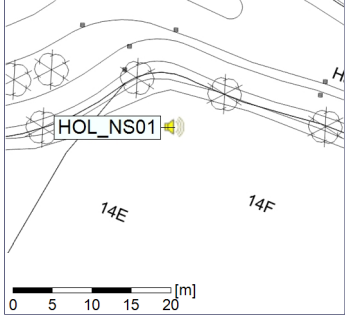

Remarks

...

Noise Time Related Diagram

11/12/2019
12/12/2019

○ ○ ○ ○ HOL_NS01

Project: Kronos Sydhavnen
Construction: Havneholmen
Location: N-V

Plan View

Remarks

...

Noise Time Related Diagram

12/12/2019
13/12/2019

○ ○ ○ ○ HOL_NS01

Project: Kronos Sydhavnen
Construction: Havneholmen
Location: N-V

Plan View

Remarks

...