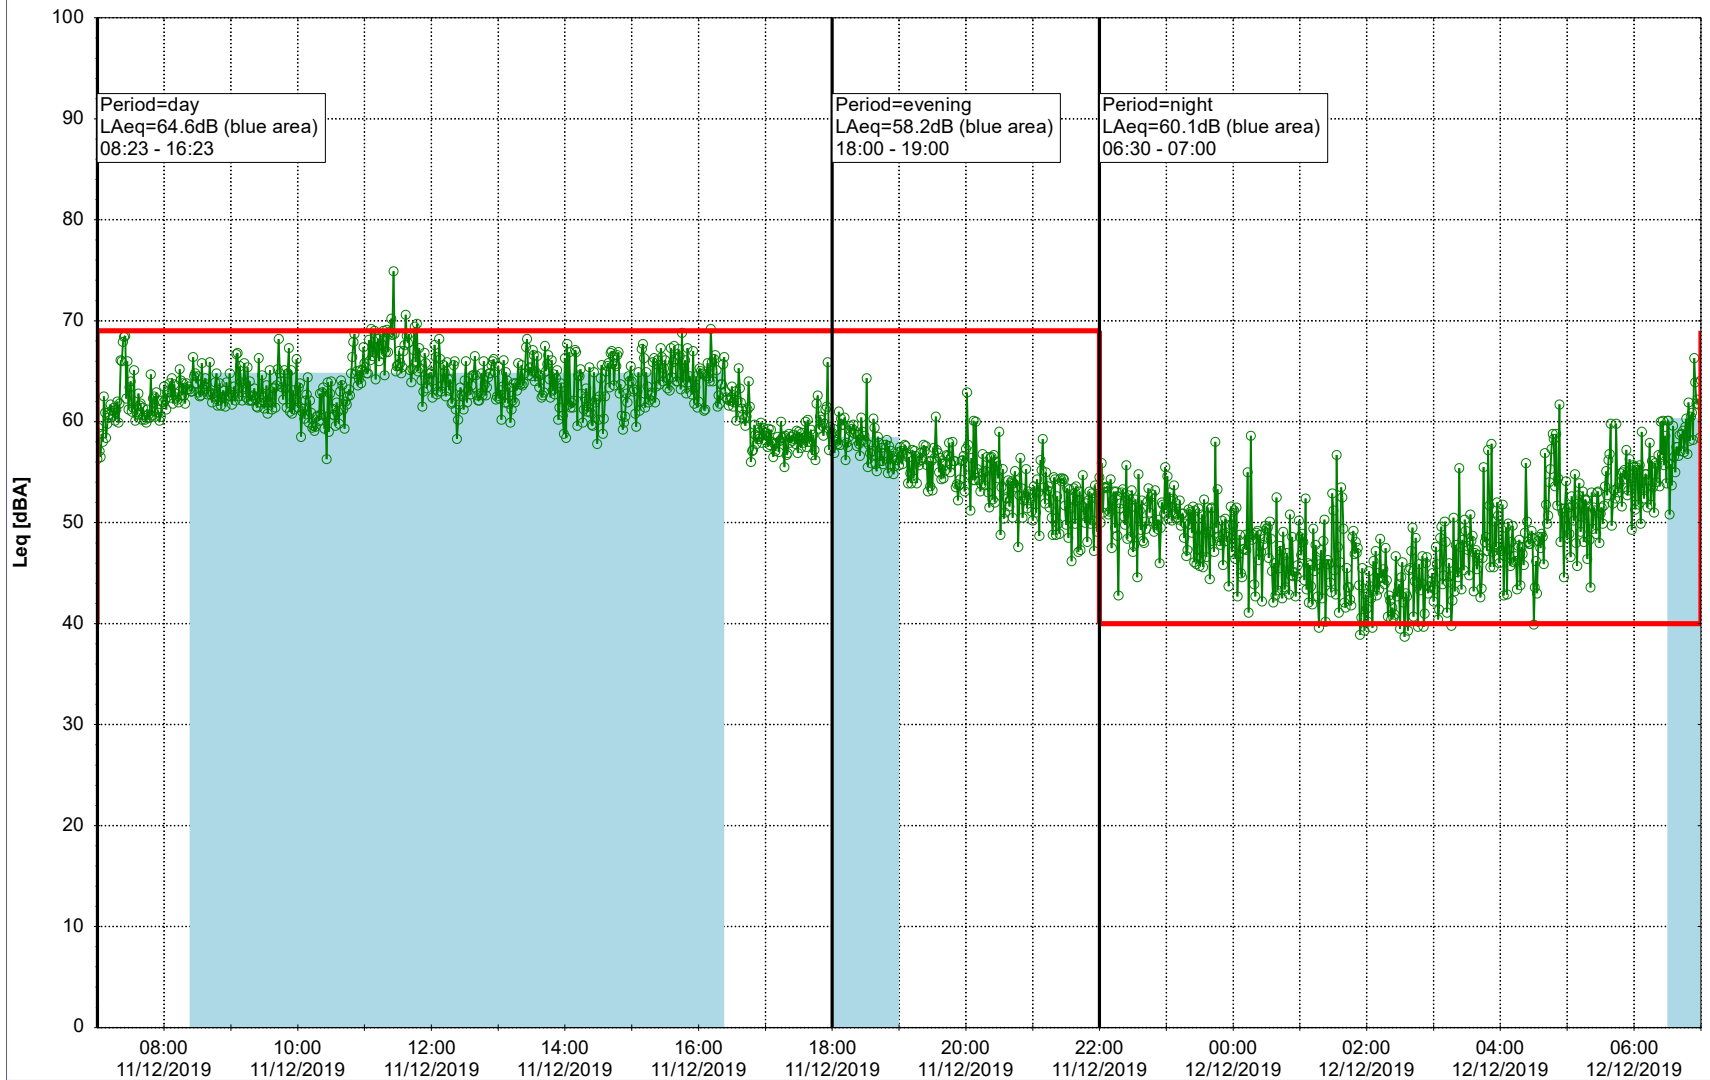

Plan View

Remarks

...

Noise Time Related Diagram

10/12/2019
11/12/2019

○ ○ ○ ○ HOL_NS01

Project: Kronos Sydhavnen
Construction: Havneholmen
Location: N-V

Plan View

Remarks

...

Noise Time Related Diagram

11/12/2019
12/12/2019

○ ○ ○ ○ HOL_NS01

Project: Kronos Sydhavnen
Construction: Havneholmen
Location: N-V

Plan View

Remarks

...

Noise Time Related Diagram

12/12/2019
13/12/2019

○ ○ ○ ○ HOL_NS01

Project: Kronos Sydhavnen
Construction: Havneholmen
Location: N-V

Plan View

Remarks

...

Noise Time Related Diagram

13/12/2019
14/12/2019

○ ○ ○ ○ HOL_NS01

Project: Kronos Sydhavnen
Construction: Havneholmen
Location: N-V

Plan View

Remarks

...

Noise Time Related Diagram