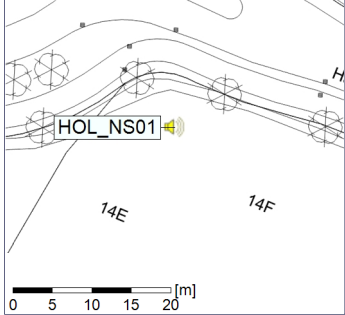

Plan View

Remarks

...

Noise Time Related Diagram

10/12/2019
11/12/2019

○ ○ ○ ○ HOL_NS01

Project: Kronos Sydhavnen
Construction: Havneholmen
Location: N-V

Plan View