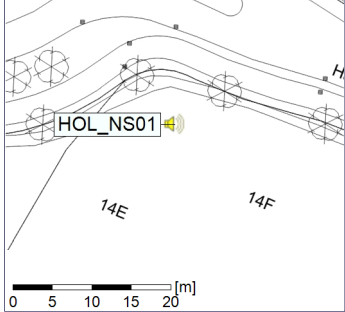

Noise Time Related Diagram

13/12/2019
14/12/2019

○ ○ ○ ○ HOL_NS01

Project: Kronos Sydhavnen
Construction: Havneholmen
Location: N-V

Plan View

Remarks

...

Noise Time Related Diagram