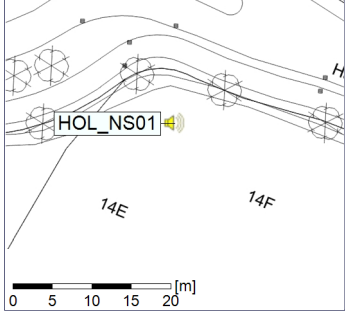

...

Noise Time Related Diagram

12/12/2019
13/12/2019

○ ○ ○ ○ HOL_NS01

Project: Kronos Sydhavnen
Construction: Havneholmen
Location: N-V

Plan View

Remarks

...

Noise Time Related Diagram

13/12/2019
14/12/2019

○ ○ ○ ○ HOL_NS01

Project: Kronos Sydhavnen
Construction: Havneholmen
Location: N-V

Plan View

Remarks

...

Noise Time Related Diagram