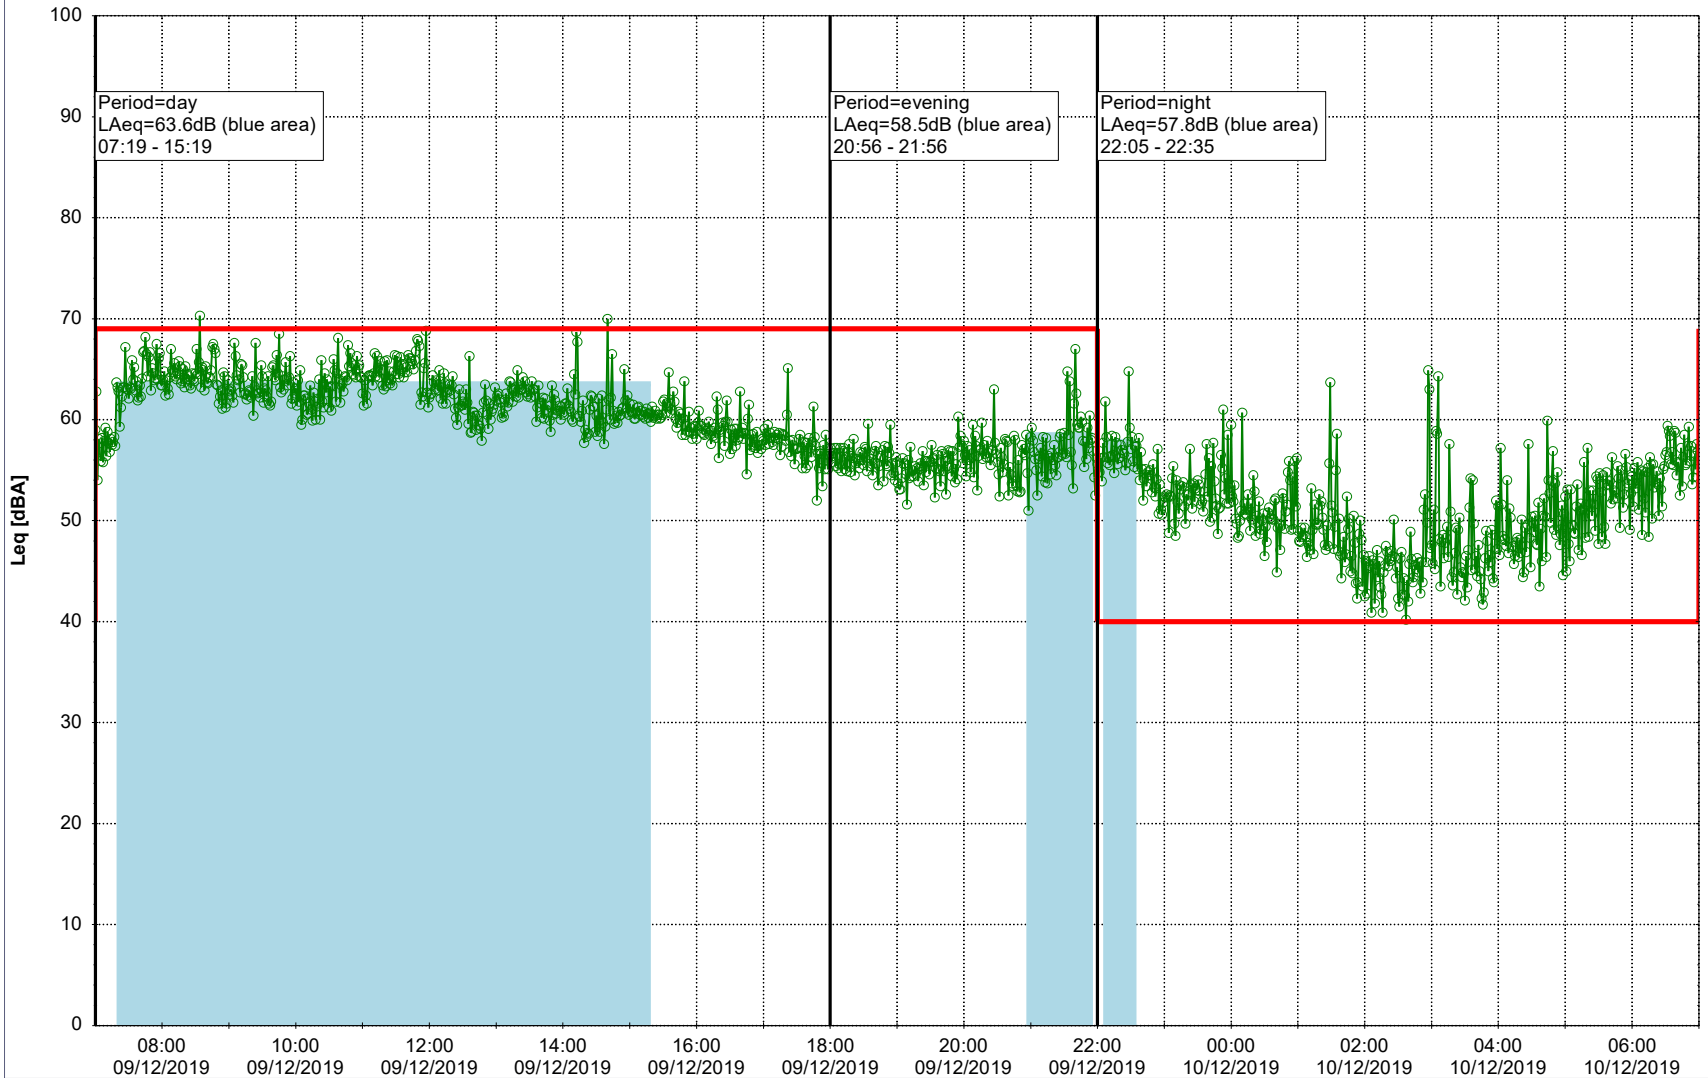

Noise Time Related Diagram

09/12/2019
10/12/2019

○ ○ ○ ○ HOL_NS01