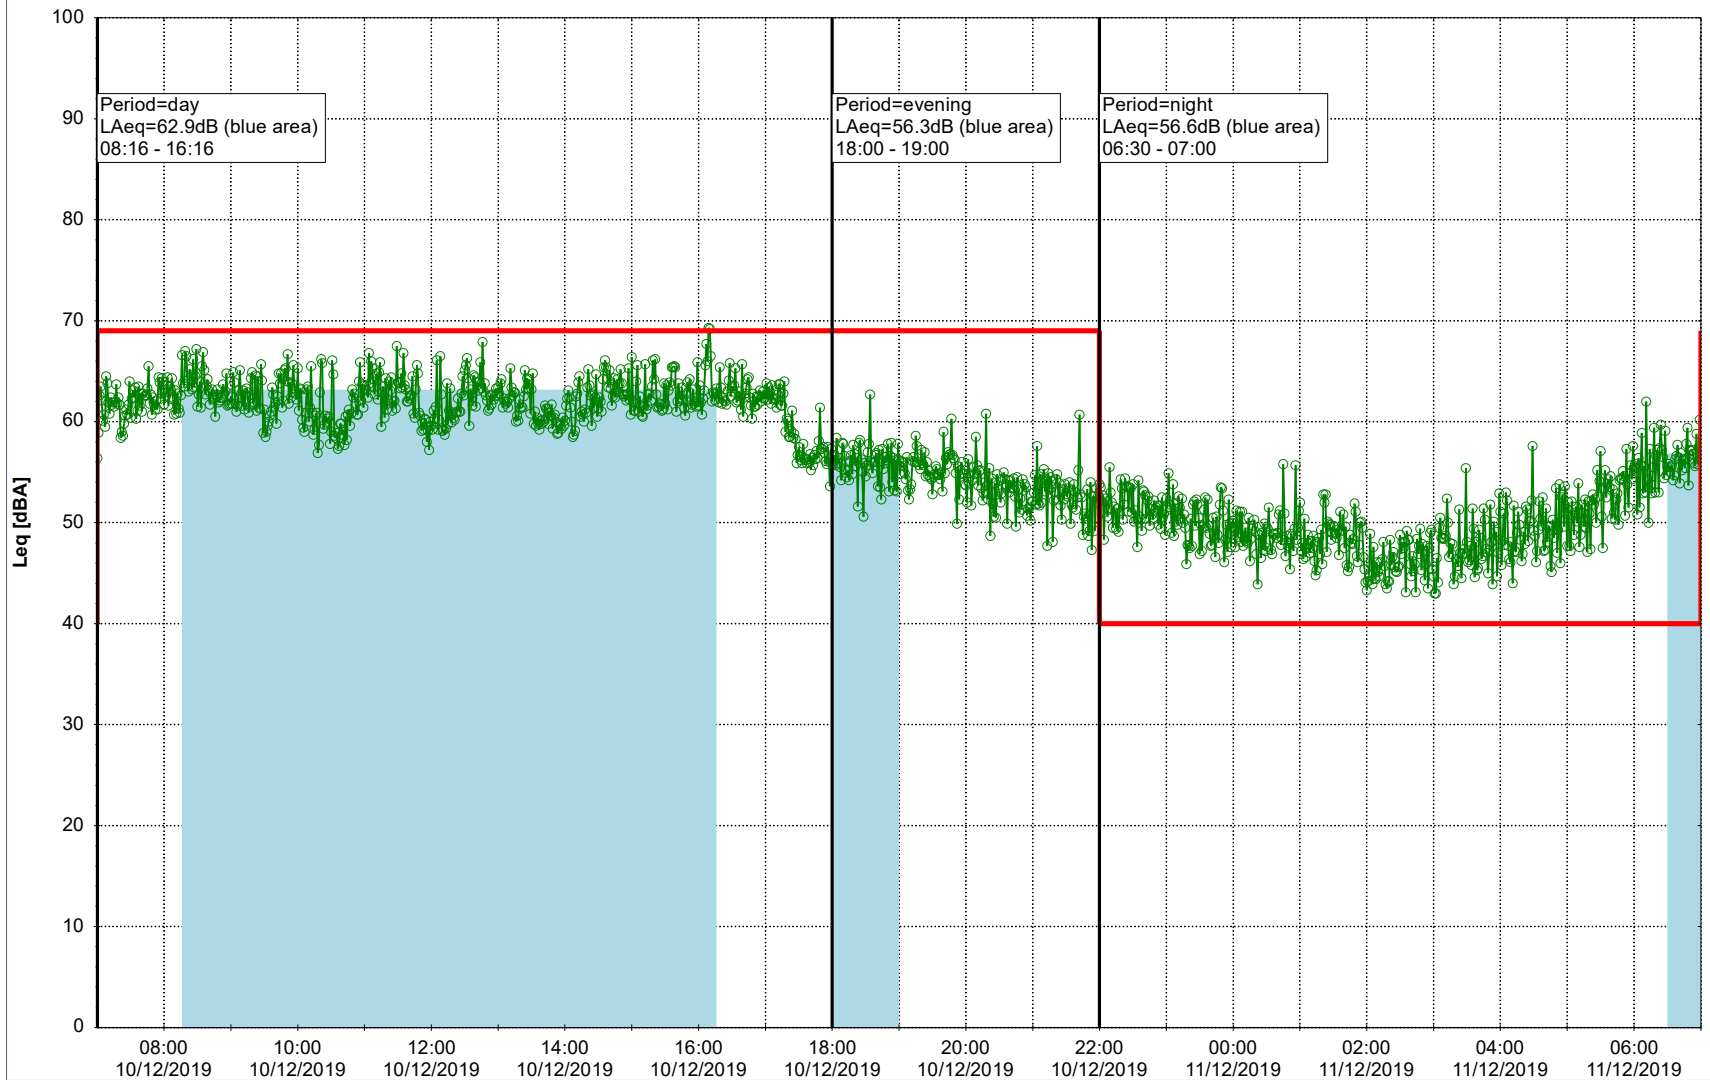

Plan View

Remarks

...

Noise Time Related Diagram

10/12/2019
11/12/2019

○ ○ ○ ○ HOL_NS01

Project: Kronos Sydhavnen
Construction: Havneholmen
Location: N-V

Plan View

Remarks

...

Noise Time Related Diagram

11/12/2019
12/12/2019

○ ○ ○ ○ HOL_NS01

Project: Kronos Sydhavnen
Construction: Havneholmen
Location: N-V

Plan View

Remarks

...

Noise Time Related Diagram

12/12/2019
13/12/2019

○ ○ ○ ○ HOL_NS01

Project: Kronos Sydhavnen
Construction: Havneholmen
Location: N-V

Plan View

Remarks

...

Noise Time Related Diagram

13/12/2019
14/12/2019

○ ○ ○ ○ HOL_NS01

Project: Kronos Sydhavnen
Construction: Havneholmen
Location: N-V

Plan View

Remarks

...

Noise Time Related Diagram