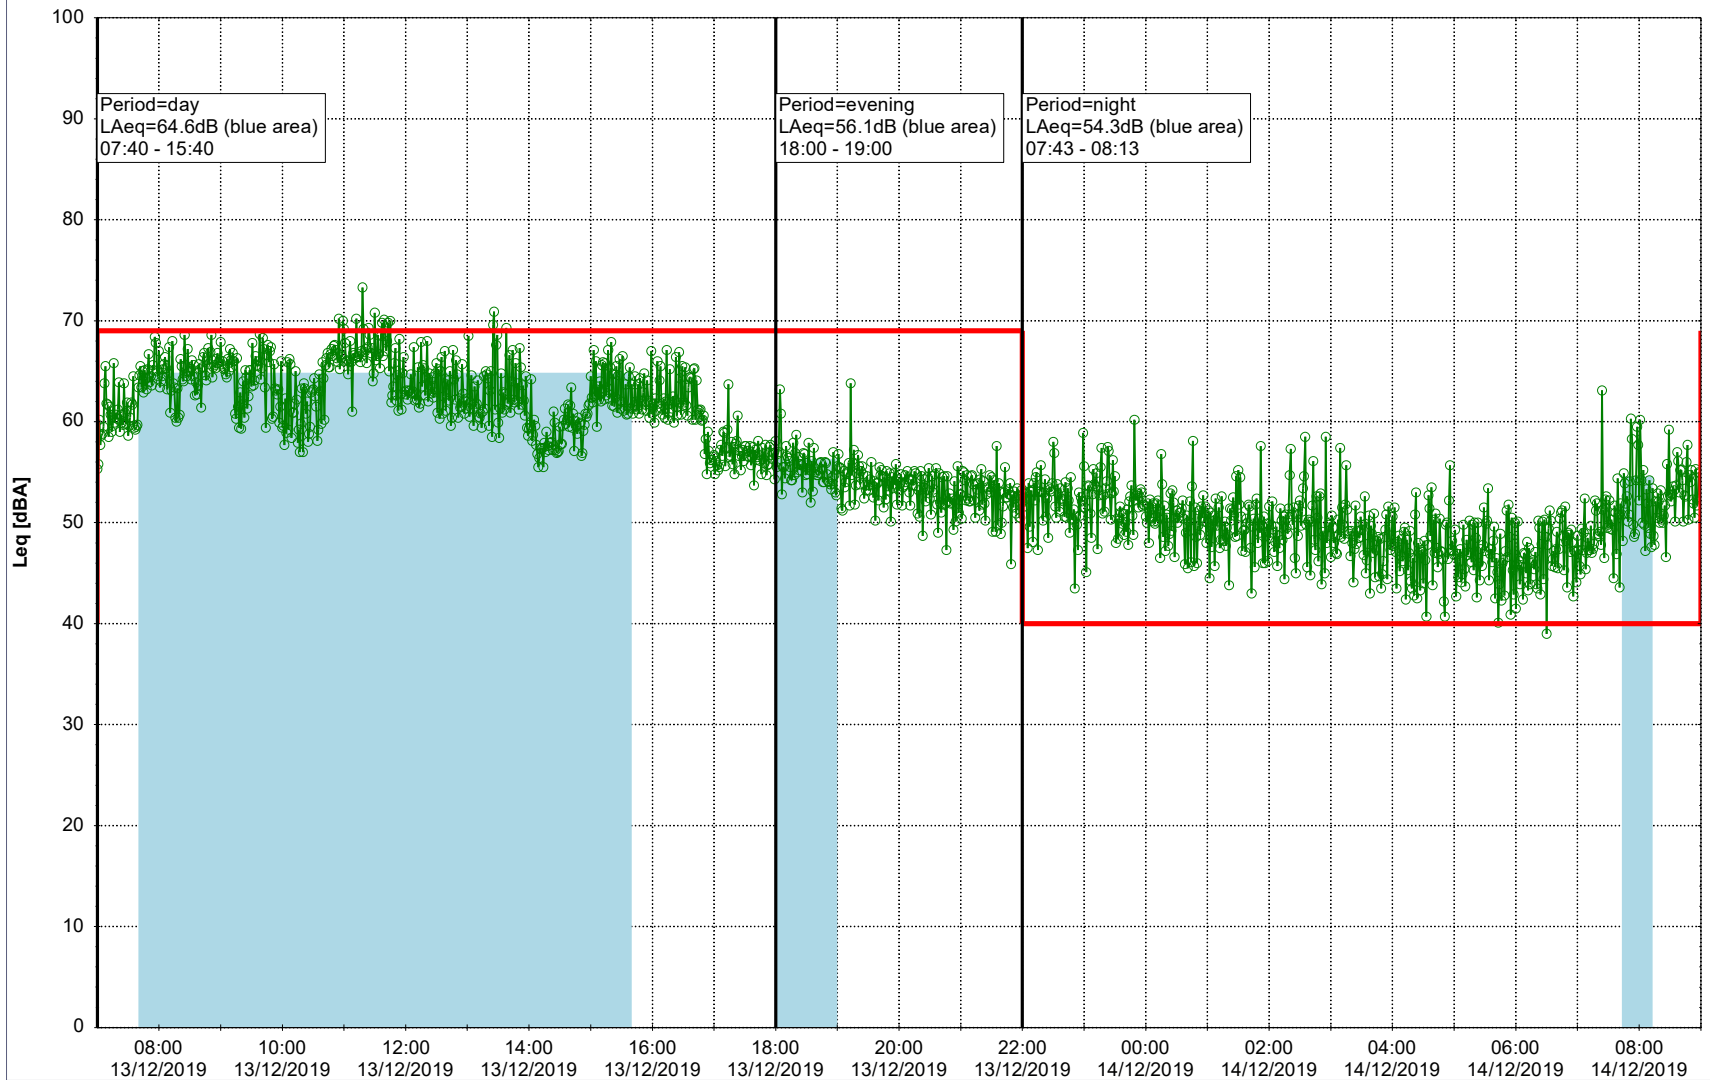

...

Noise Time Related Diagram

12/12/2019
13/12/2019

○ ○ ○ ○ HOL_NS01

Project: Kronos Sydhavnen
Construction: Havneholmen
Location: N-V

Plan View

Remarks

...

Noise Time Related Diagram

13/12/2019
14/12/2019

○ ○ ○ ○ HOL_NS01

Project: Kronos Sydhavnen
Construction: Havneholmen
Location: N-V

Plan View

Remarks

...

Noise Time Related Diagram

14/12/2019
15/12/2019

○ ○ ○ ○ HOL_NS01

Project: Kronos Sydhavnen
Construction: Havneholmen
Location: N-V

Plan View

Remarks

...

Noise Time Related Diagram

15/12/2019
16/12/2019