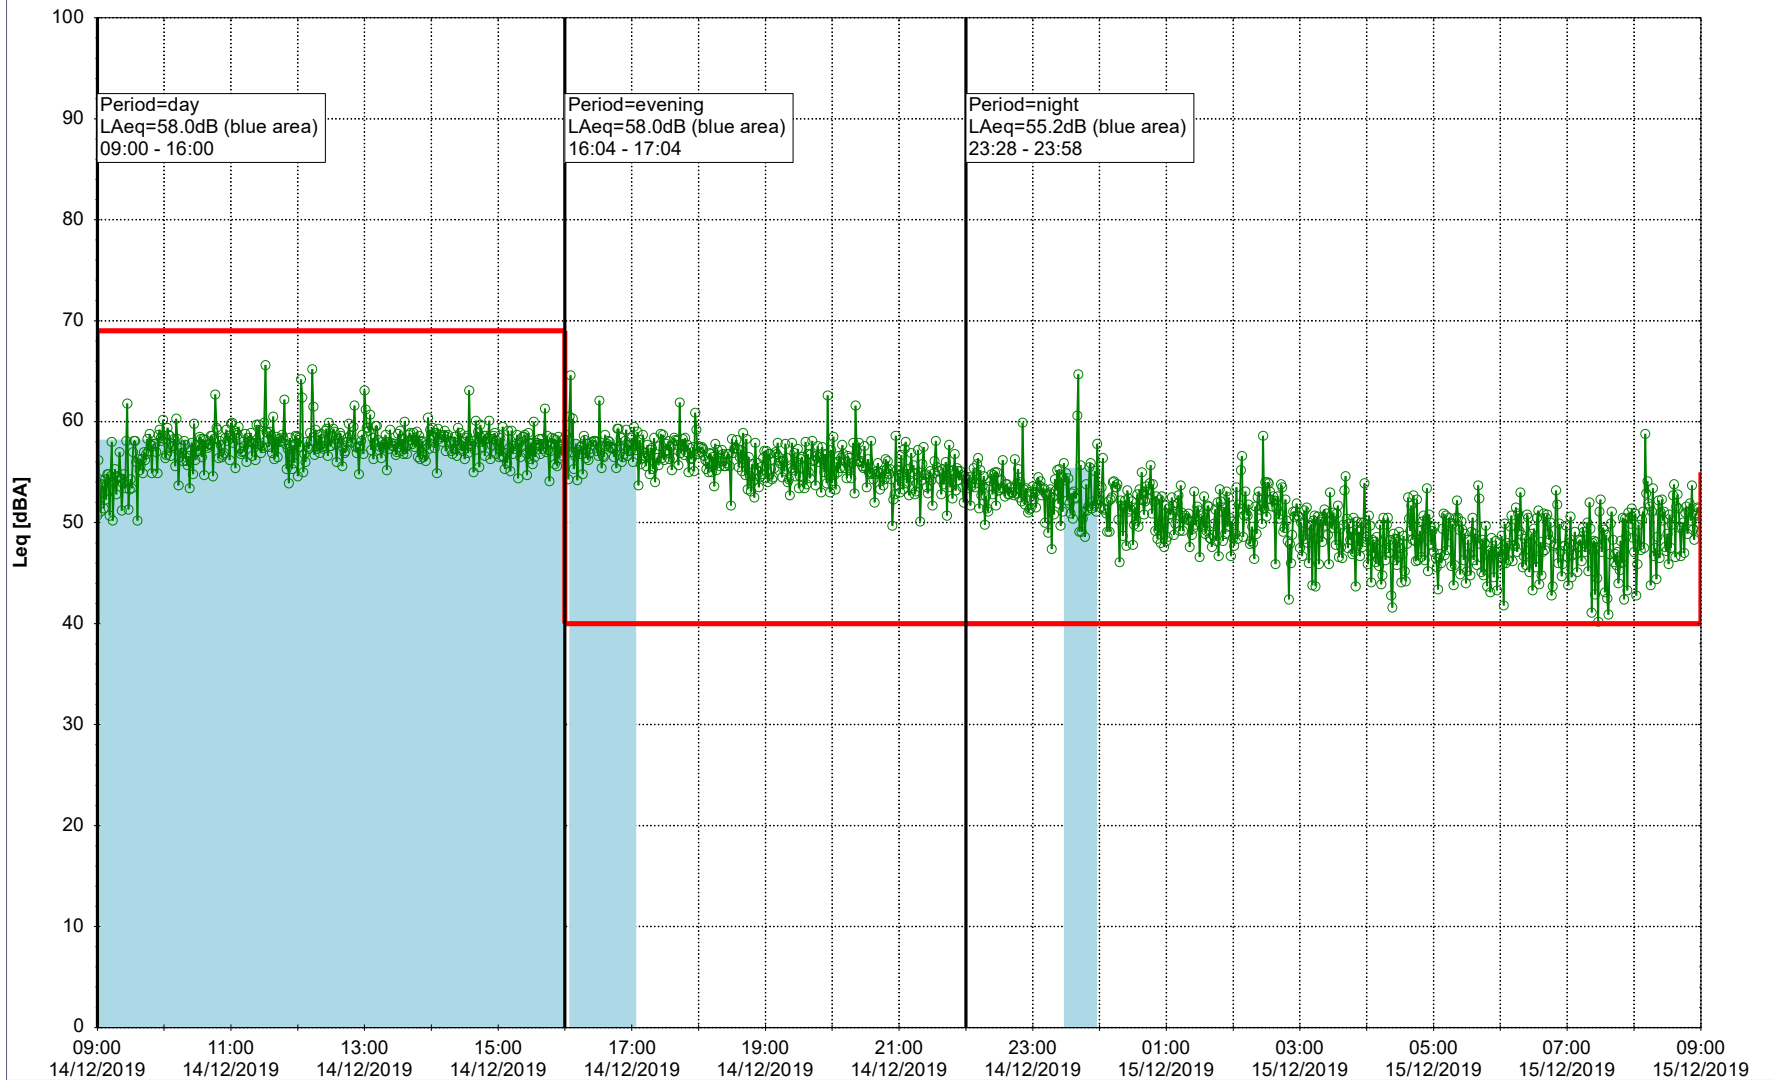

Noise Time Related Diagram

13/12/2019
14/12/2019

○ ○ ○ ○ HOL_NS01

Project: Kronos Sydhavnen
Construction: Havneholmen
Location: N-V

Plan View

Remarks

...

Noise Time Related Diagram

14/12/2019
15/12/2019

○ ○ ○ ○ HOL_NS01

Project: Kronos Sydhavnen
Construction: Havneholmen
Location: N-V

Plan View

Remarks

...

Noise Time Related Diagram

15/12/2019
16/12/2019