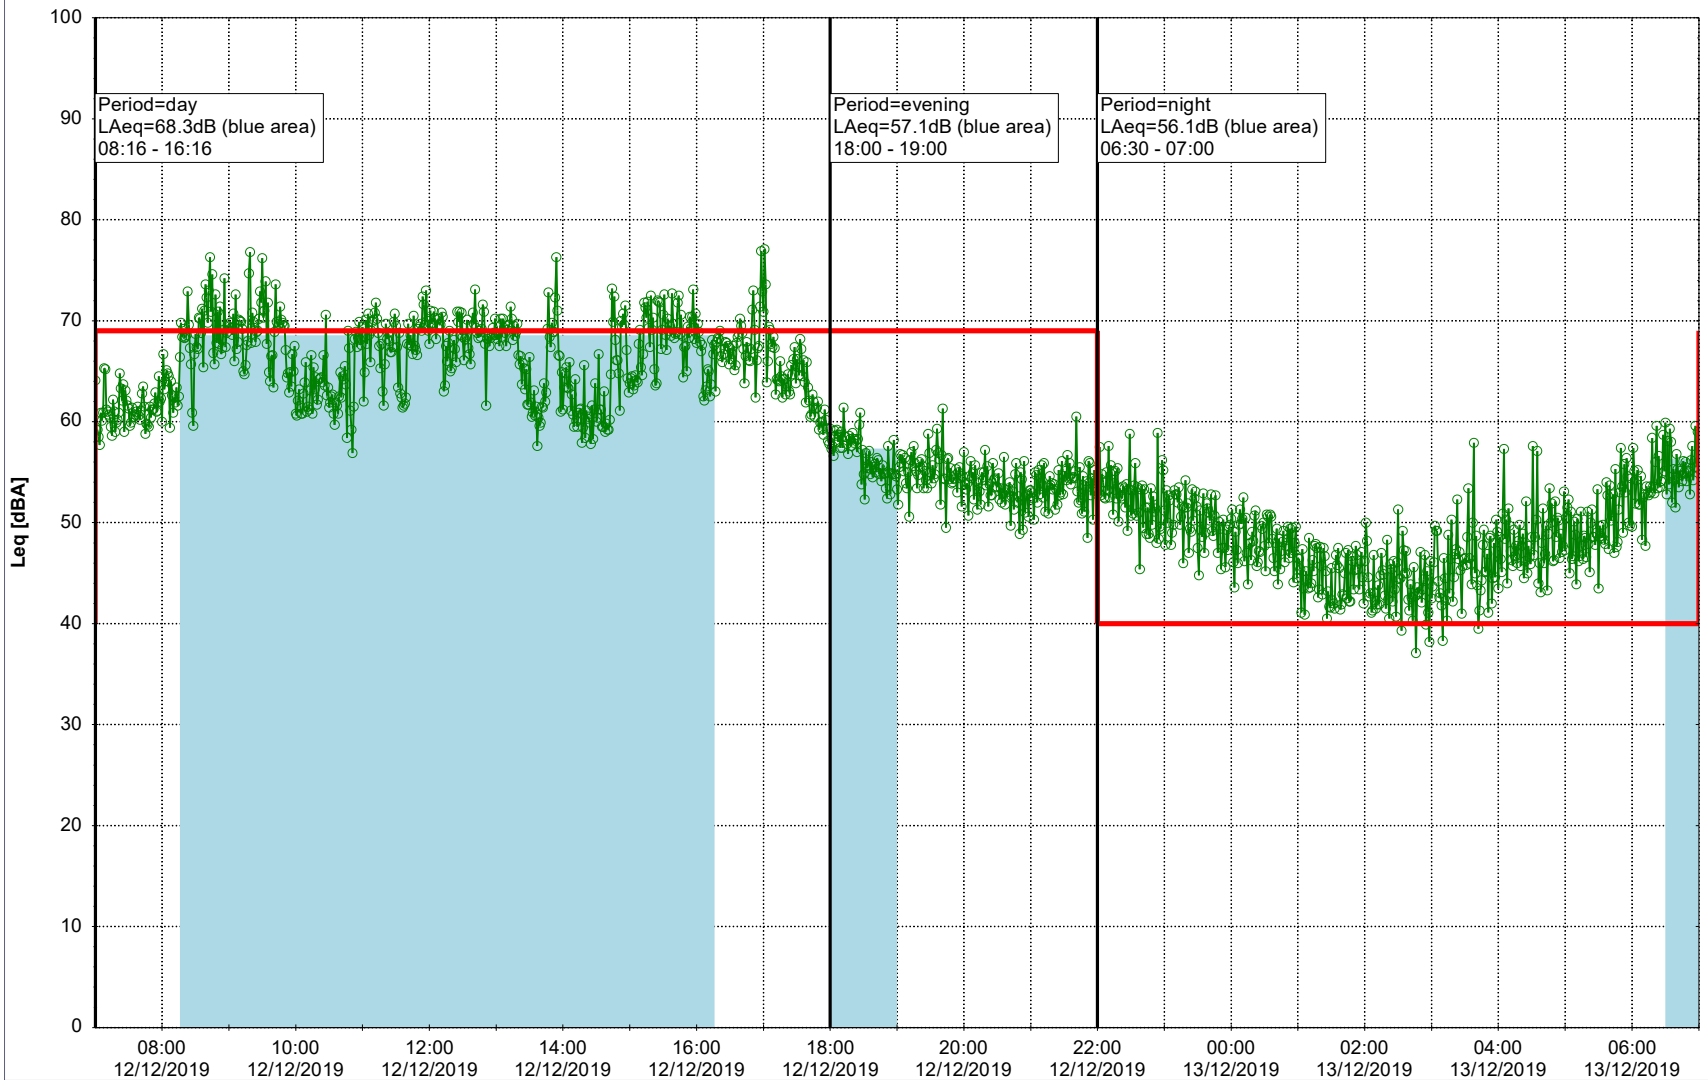

Remarks

...

Noise Time Related Diagram

11/12/2019
12/12/2019

○ ○ ○ ○ HOL_NS01

Project: Kronos Sydhavnen
Construction: Havneholmen
Location: N-V

Plan View

Remarks

...

Noise Time Related Diagram

12/12/2019
13/12/2019

○ ○ ○ ○ HOL_NS01

Project: Kronos Sydhavnen
Construction: Havneholmen
Location: N-V

Plan View

Remarks

...

Noise Time Related Diagram

13/12/2019
14/12/2019

○ ○ ○ ○ HOL_NS01

Project: Kronos Sydhavnen
Construction: Havneholmen
Location: N-V

Plan View

Remarks

...

Noise Time Related Diagram

14/12/2019
15/12/2019

○ ○ ○ ○ HOL_NS01

Project: Kronos Sydhavnen
Construction: Havneholmen
Location: N-V

Plan View

Remarks

...

Noise Time Related Diagram

15/12/2019
16/12/2019