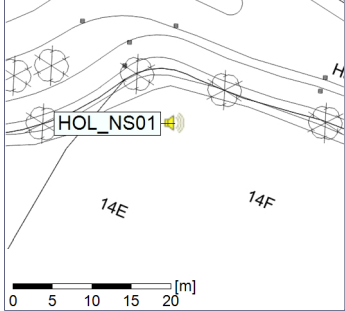

Noise Time Related Diagram

13/12/2019
14/12/2019

○ ○ ○ ○ HOL_NS01

Project: Kronos Sydhavnen
Construction: Havneholmen
Location: N-V

Plan View

Remarks

...

Noise Time Related Diagram

14/12/2019
15/12/2019

○ ○ ○ ○ HOL_NS01

Project: Kronos Sydhavnen
Construction: Havneholmen
Location: N-V

Plan View

Remarks

...

Noise Time Related Diagram

15/12/2019
16/12/2019