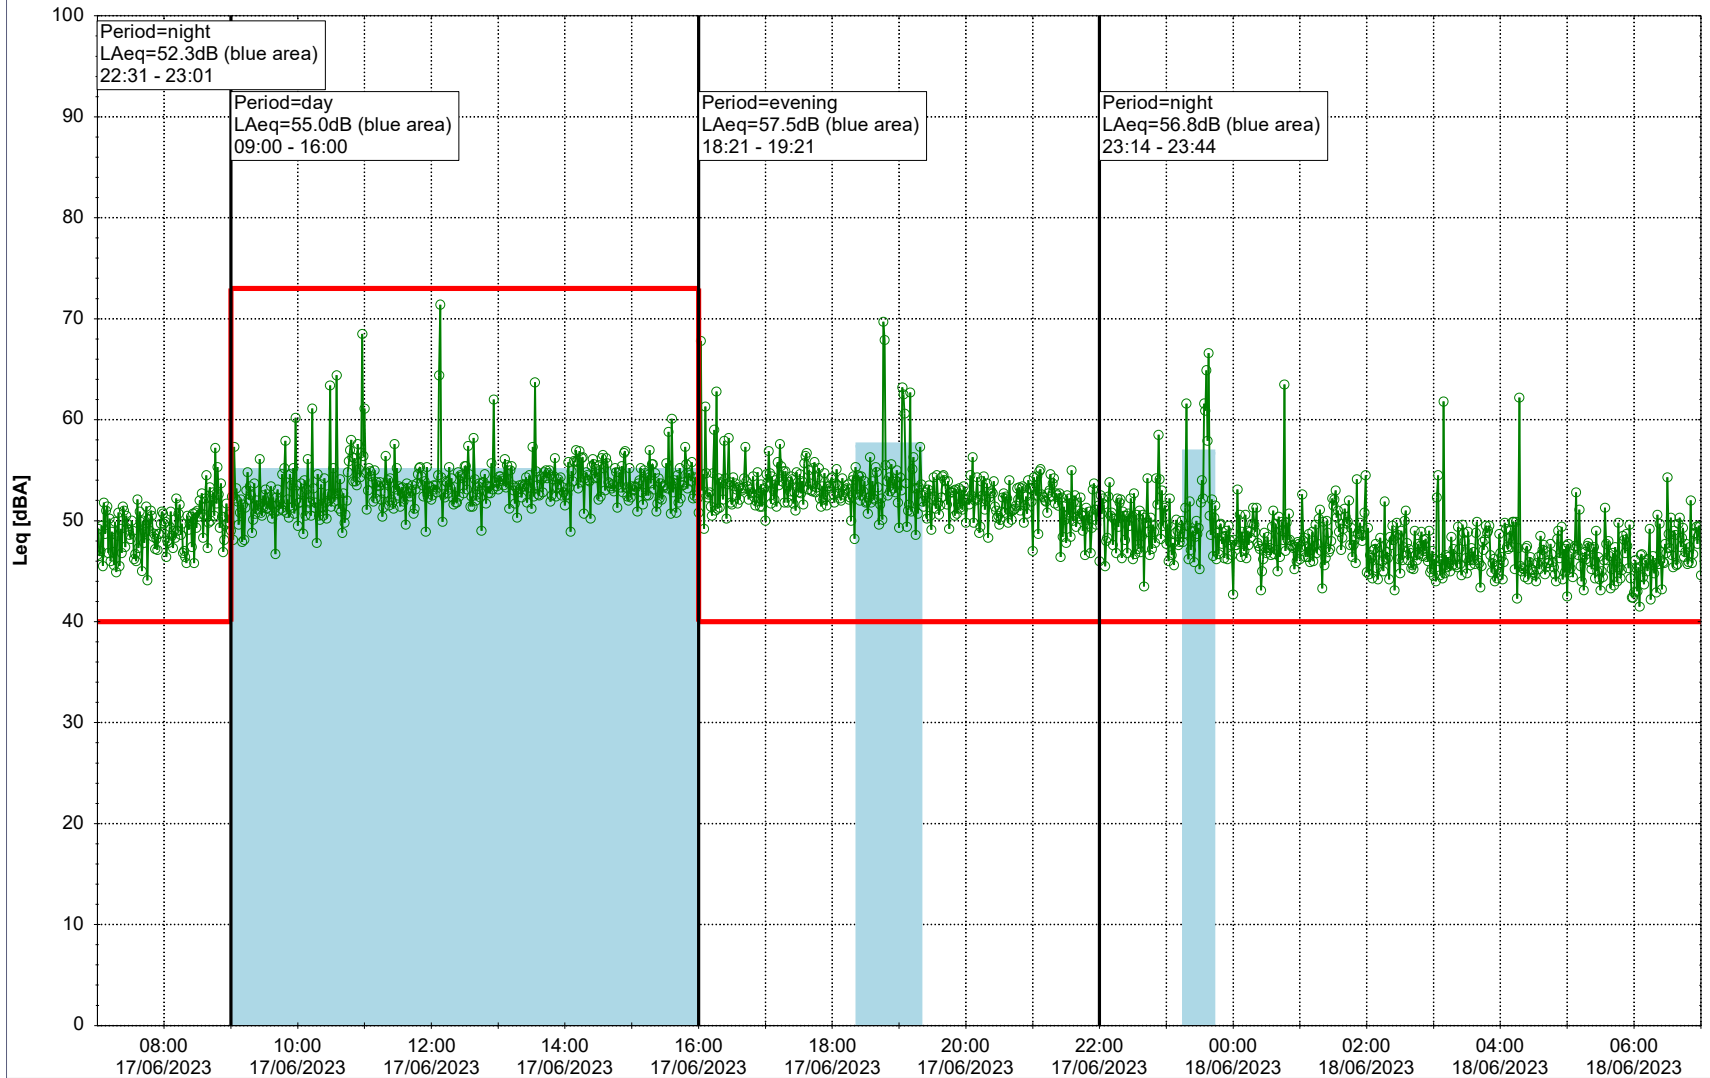

Noise Time Related Diagram

16/06/2023

17/06/2023

○ ○ ○ ○ HOL_NS01

Project: Kronos Sydhavnen
Construction: Havneholmen
Location: N-V

Plan View

Remarks

...

Noise Time Related Diagram

17/06/2023
18/06/2023

○ ○ ○ ○ HOL_NS01

Project: Kronos Sydhavnen
Construction: Havneholmen
Location: N-V

Plan View

Remarks

...

Noise Time Related Diagram