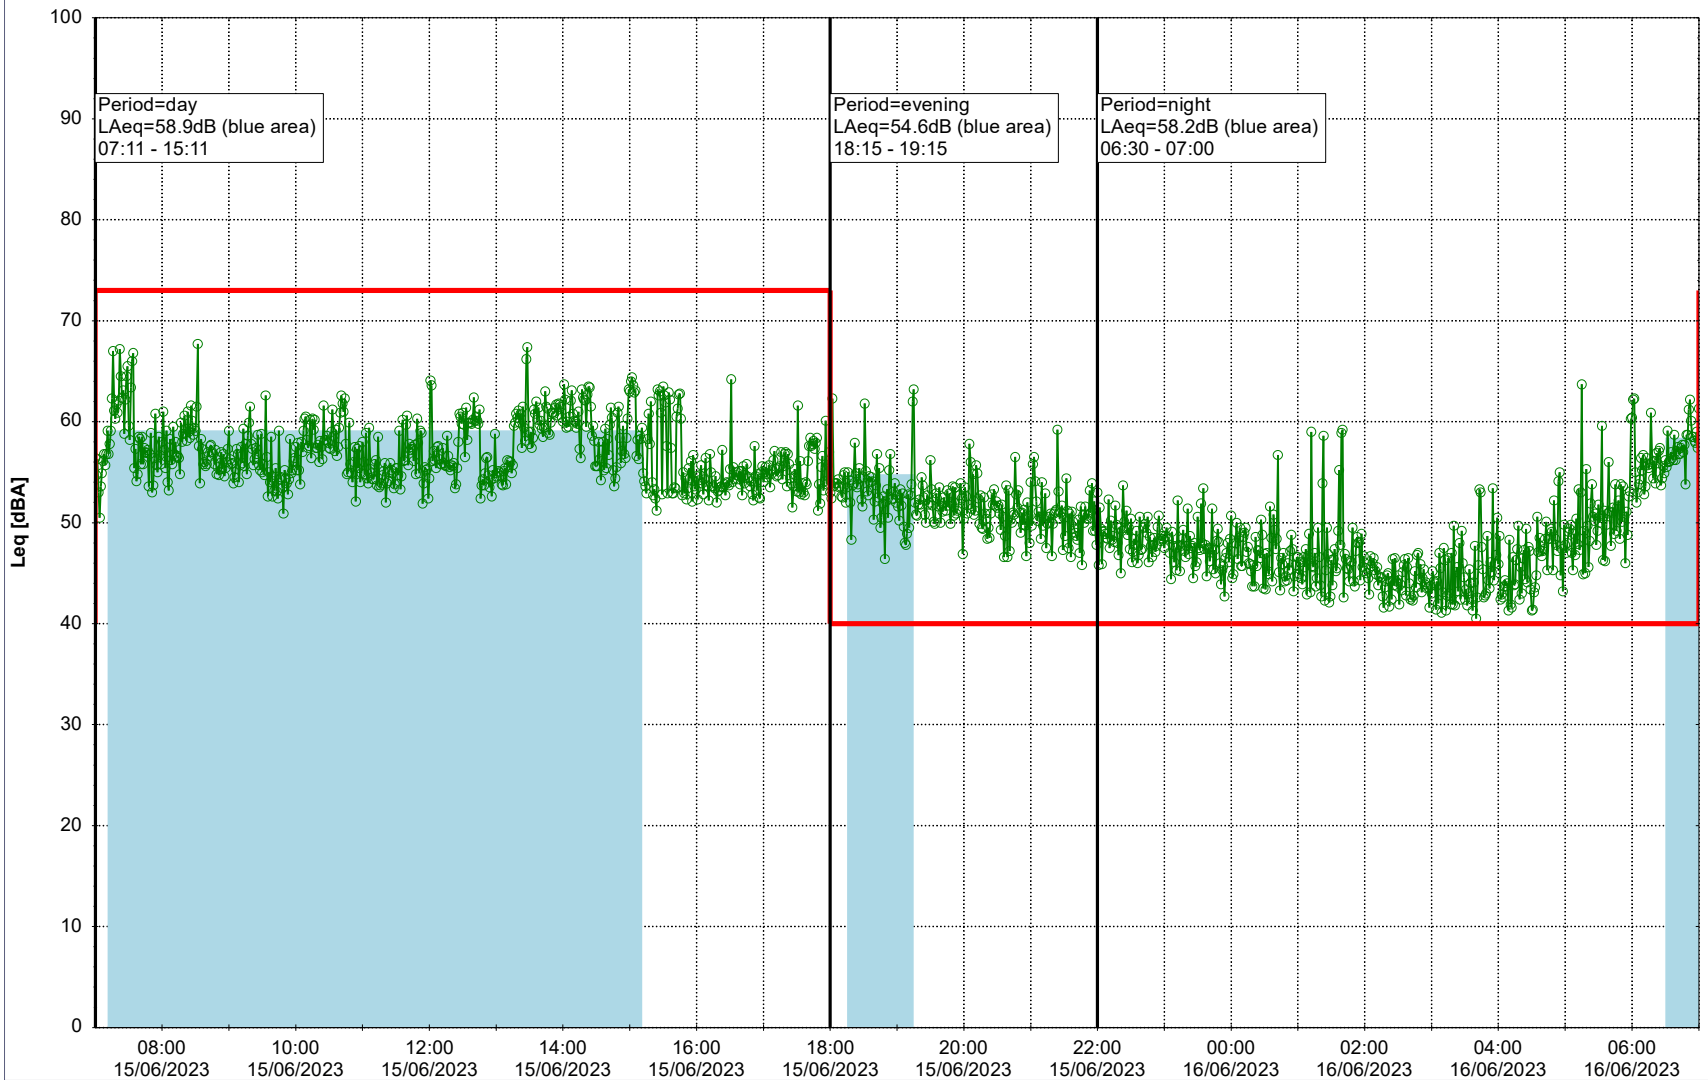

Remarks

...

Noise Time Related Diagram

14/06/2023
15/06/2023

○ ○ ○ ○ HOL_NS01

Project: Kronos Sydhavnen
Construction: Havneholmen
Location: N-V

Plan View

Remarks

...

Noise Time Related Diagram

15/06/2023
16/06/2023

○ ○ ○ ○ HOL_NS01

Project: Kronos Sydhavnen
Construction: Havneholmen
Location: N-V

Plan View

Remarks

...