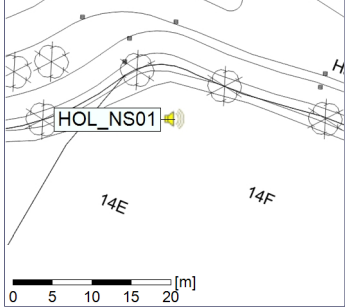

Project: Kronos Sydhavnen
Construction: Havneholmen
Location: N-V

Plan View

Remarks

...

Noise Time Related Diagram

12/06/2023
13/06/2023

○ ○ ○ ○ HOL_NS01

Project: Kronos Sydhavnen
Construction: Havneholmen
Location: N-V

13/06/2023
14/06/2023

Plan View

Remarks

...

Noise Time Related Diagram

○ ○ ○ ○ HOL_NS01

Project: Kronos Sydhavnen
Construction: Havneholmen
Location: N-V

Plan View