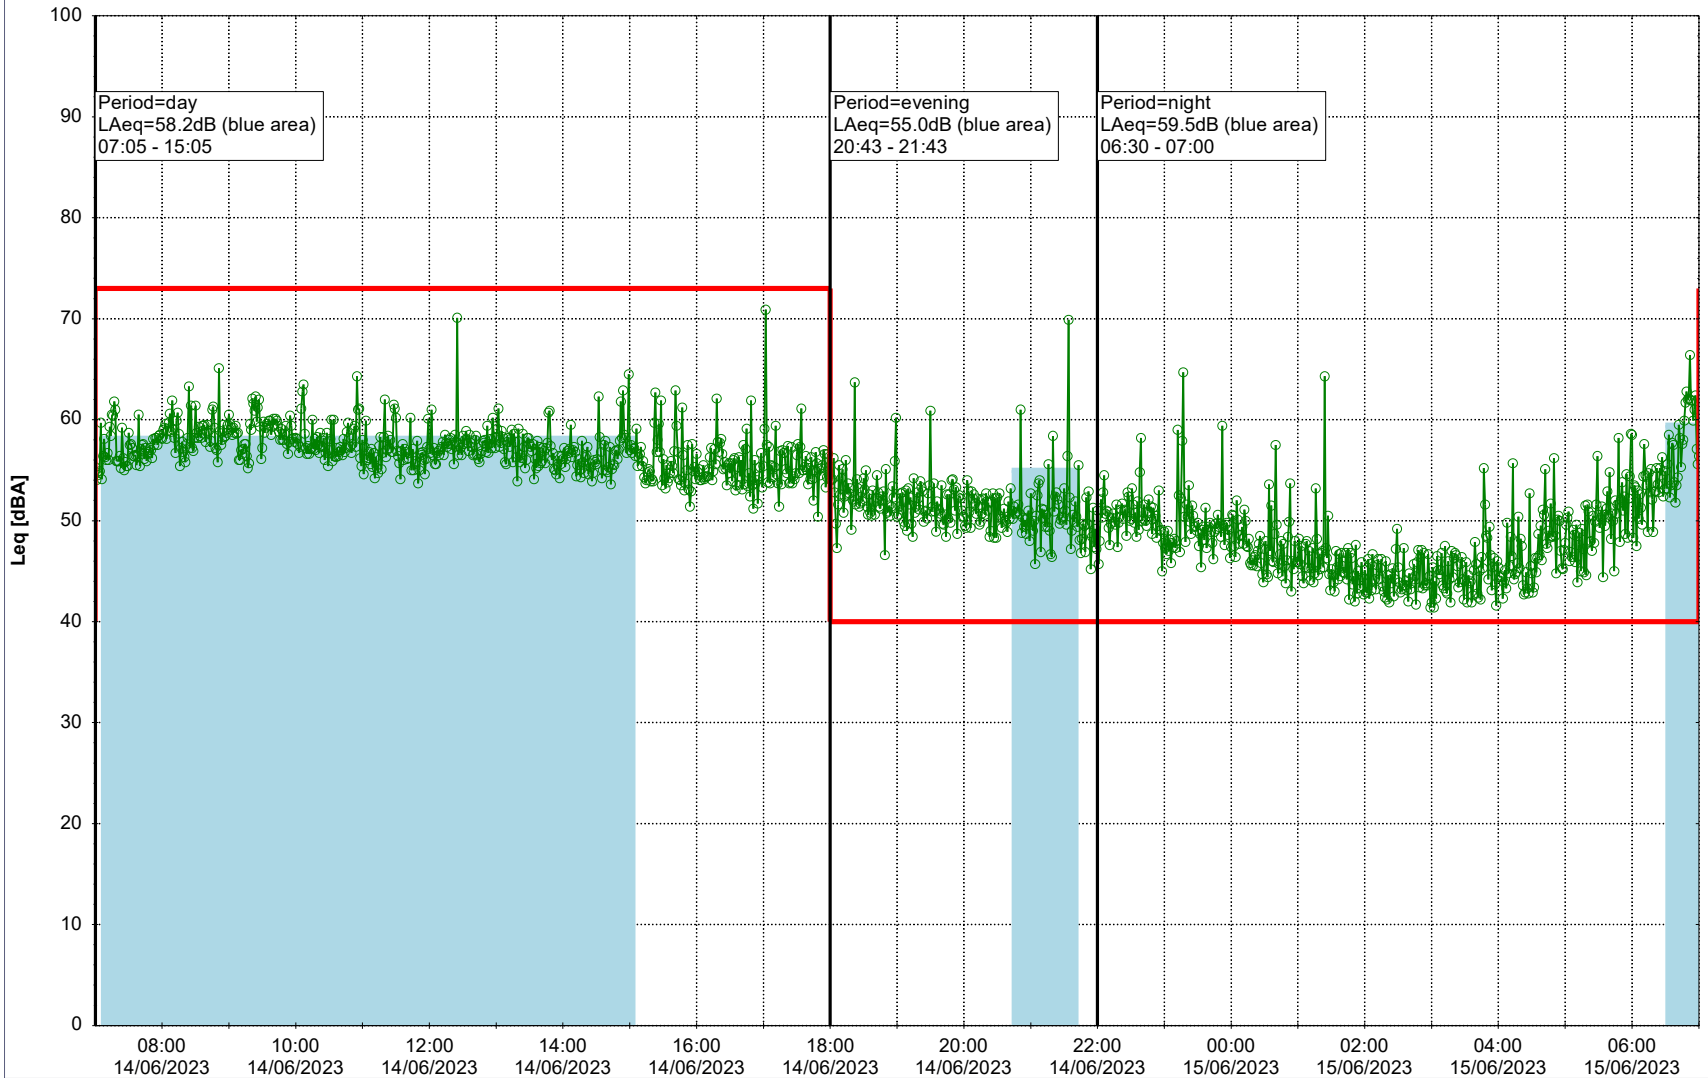

13/06/2023
14/06/2023

Plan View

Remarks

...

Noise Time Related Diagram

○ ○ ○ ○ HOL_NS01

Project: Kronos Sydhavnen
Construction: Havneholmen
Location: N-V

Plan View

Remarks

...

Noise Time Related Diagram

14/06/2023
15/06/2023

○ ○ ○ ○ HOL_NS01

Project: Kronos Sydhavnen
Construction: Havneholmen
Location: N-V

Plan View

Remarks