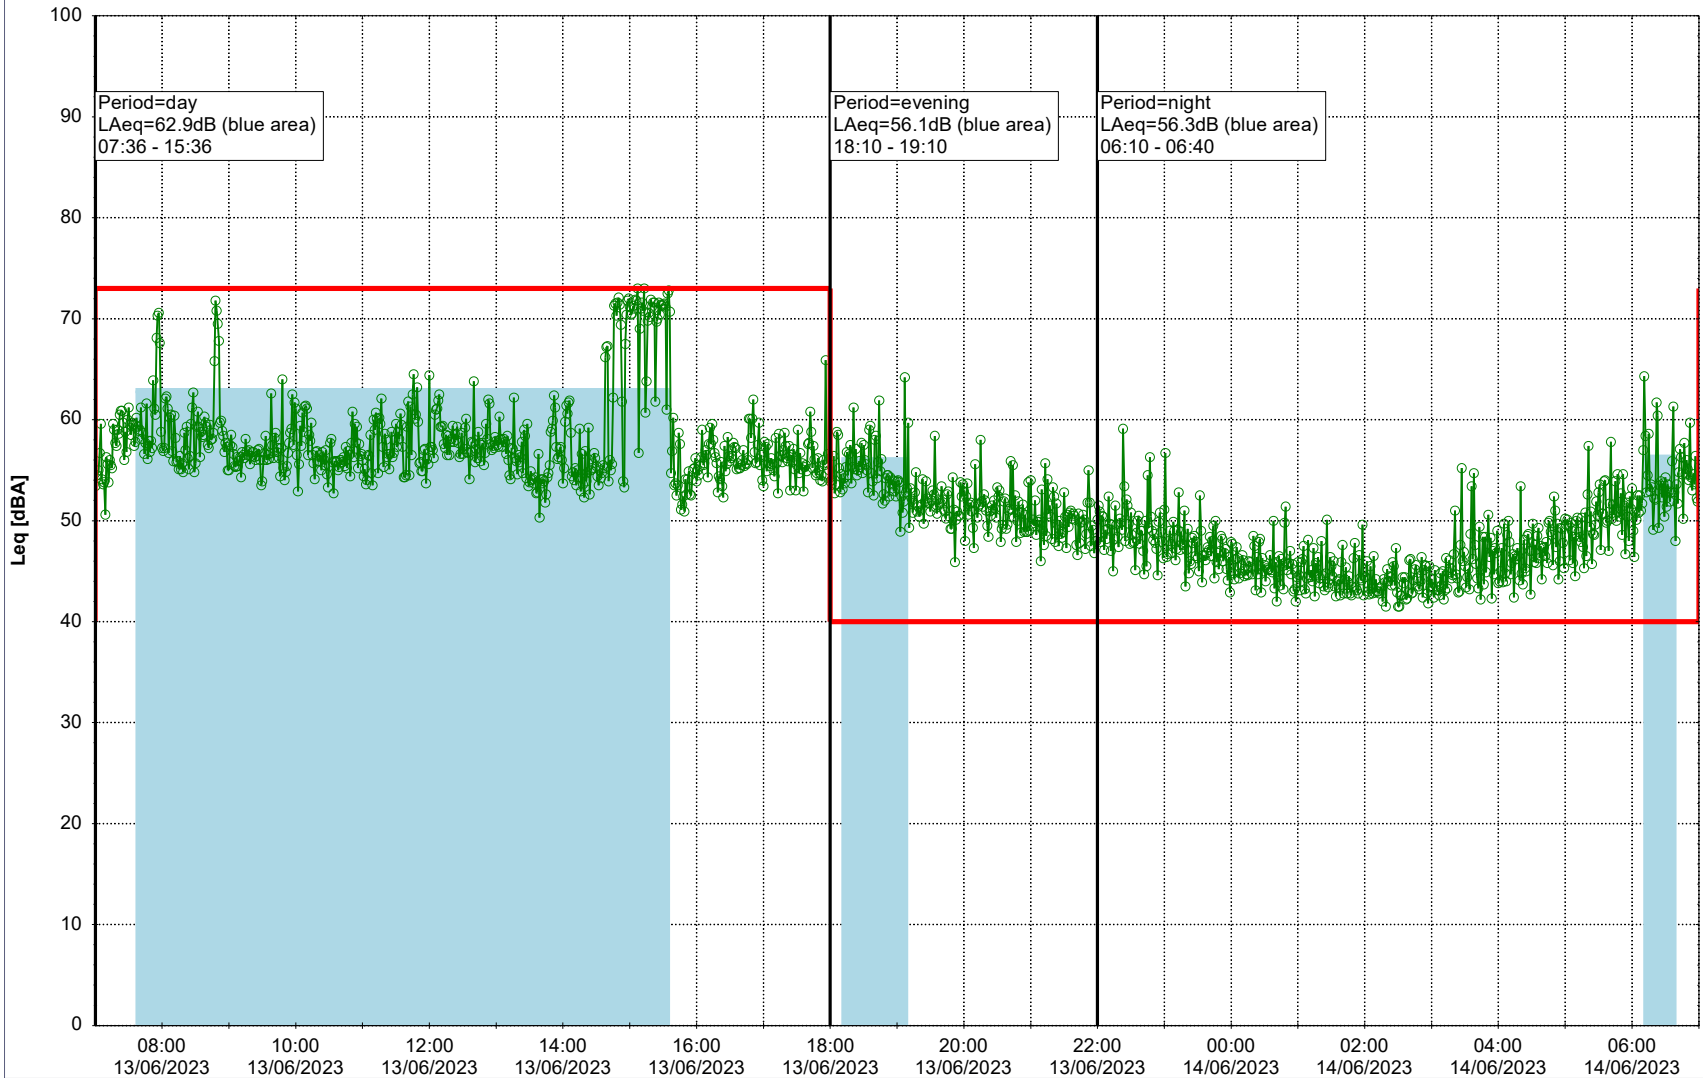

13/06/2023
14/06/2023

Plan View

Remarks

...

Noise Time Related Diagram

○ ○ ○ ○ HOL_NS01

Project: Kronos Sydhavnen
Construction: Havneholmen
Location: N-V

Plan View

Remarks

...

Noise Time Related Diagram

14/06/2023
15/06/2023

○ ○ ○ ○ HOL_NS01

Project: Kronos Sydhavnen
Construction: Havneholmen
Location: N-V

Plan View

Remarks

...

Noise Time Related Diagram

15/06/2023
16/06/2023

○ ○ ○ ○ HOL_NS01

Project: Kronos Sydhavnen
Construction: Havneholmen
Location: N-V

Plan View

Remarks

...

Noise Time Related Diagram

17/06/2023
18/06/2023

○ ○ ○ ○ HOL_NS01

Project: Kronos Sydhavnen
Construction: Havneholmen
Location: N-V

Plan View

Remarks

...

Noise Time Related Diagram