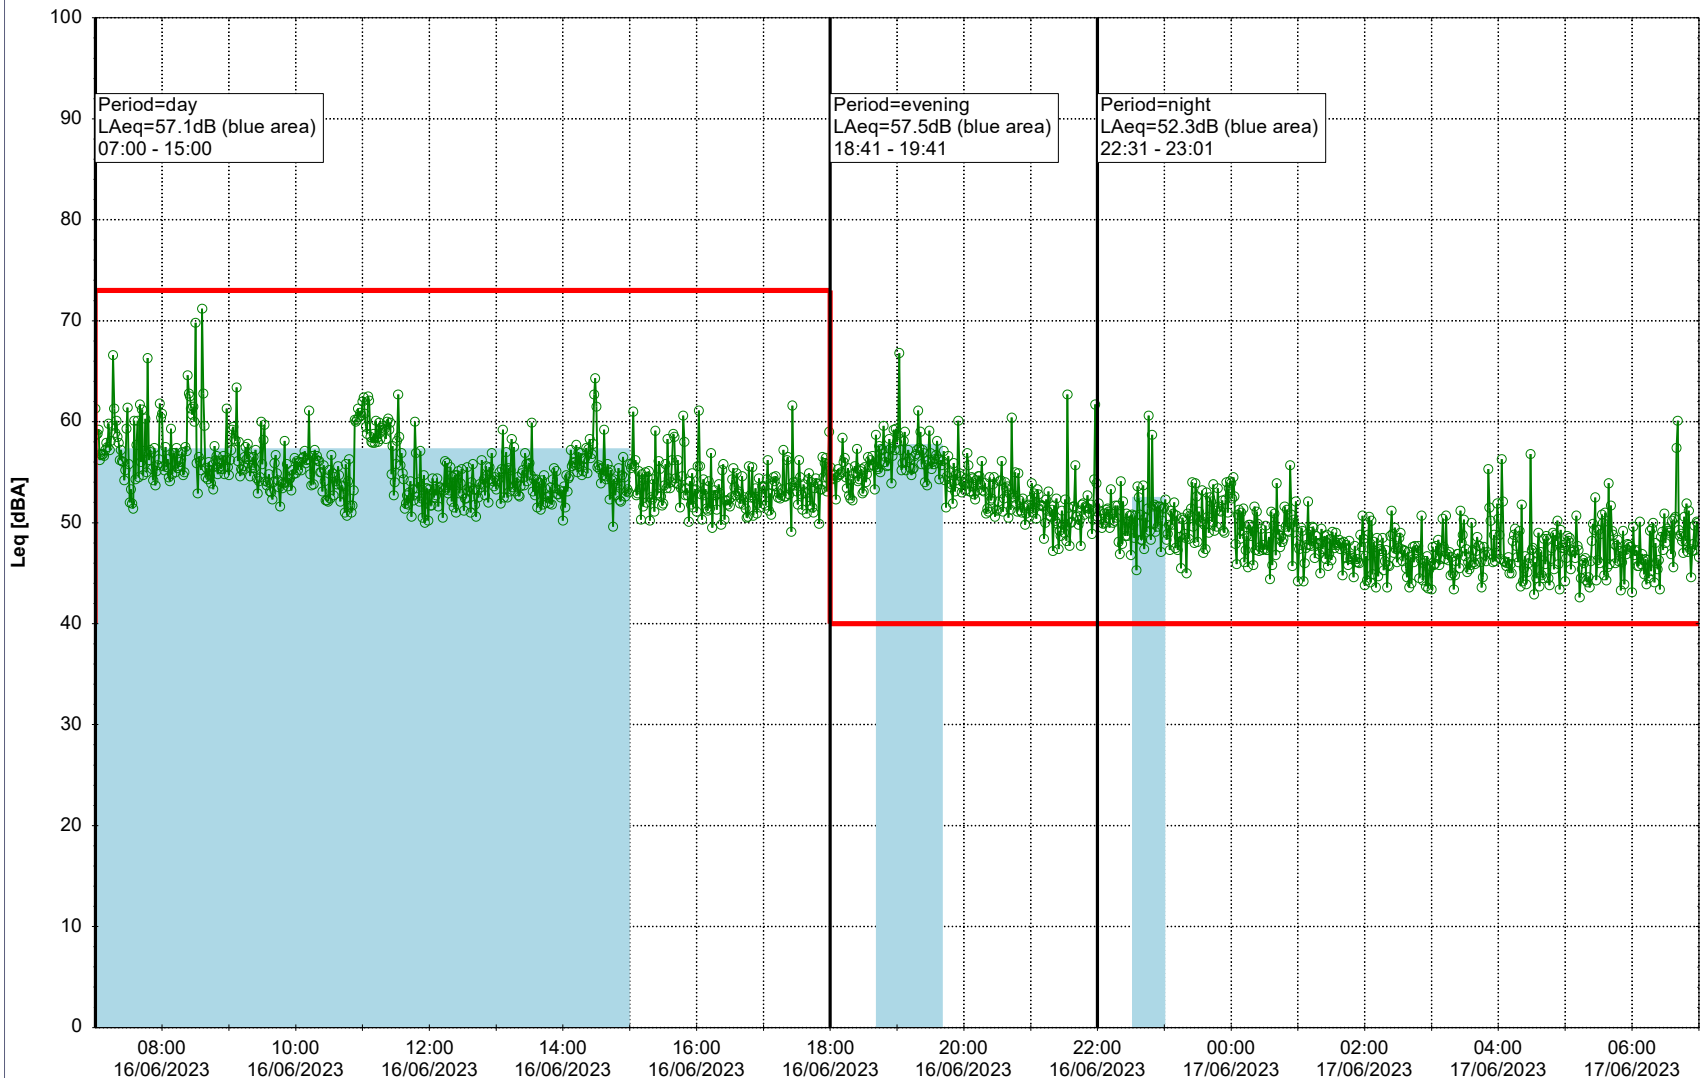

...

Noise Time Related Diagram

15/06/2023
16/06/2023

○ ○ ○ ○ HOL_NS01

Project: Kronos Sydhavnen
Construction: Havneholmen
Location: N-V

Plan View

Remarks

...

Noise Time Related Diagram

16/06/2023

17/06/2023

○ ○ ○ ○ HOL_NS01

Project: Kronos Sydhavnen
Construction: Havneholmen
Location: N-V

Plan View

Remarks

...

Noise Time Related Diagram

17/06/2023
18/06/2023

○ ○ ○ ○ HOL_NS01

Project: Kronos Sydhavnen
Construction: Havneholmen
Location: N-V

Plan View

Remarks

...

Noise Time Related Diagram