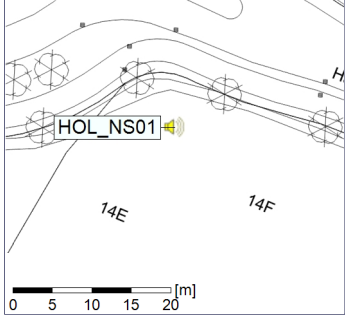

Noise Time Related Diagram

16/06/2023

17/06/2023

○ ○ ○ ○ HOL_NS01

Project: Kronos Sydhavnen
Construction: Havneholmen
Location: N-V

Plan View

Remarks

...

Noise Time Related Diagram

17/06/2023
18/06/2023

○ ○ ○ ○ HOL_NS01

Project: Kronos Sydhavnen
Construction: Havneholmen
Location: N-V

Plan View

Remarks

...

Noise Time Related Diagram