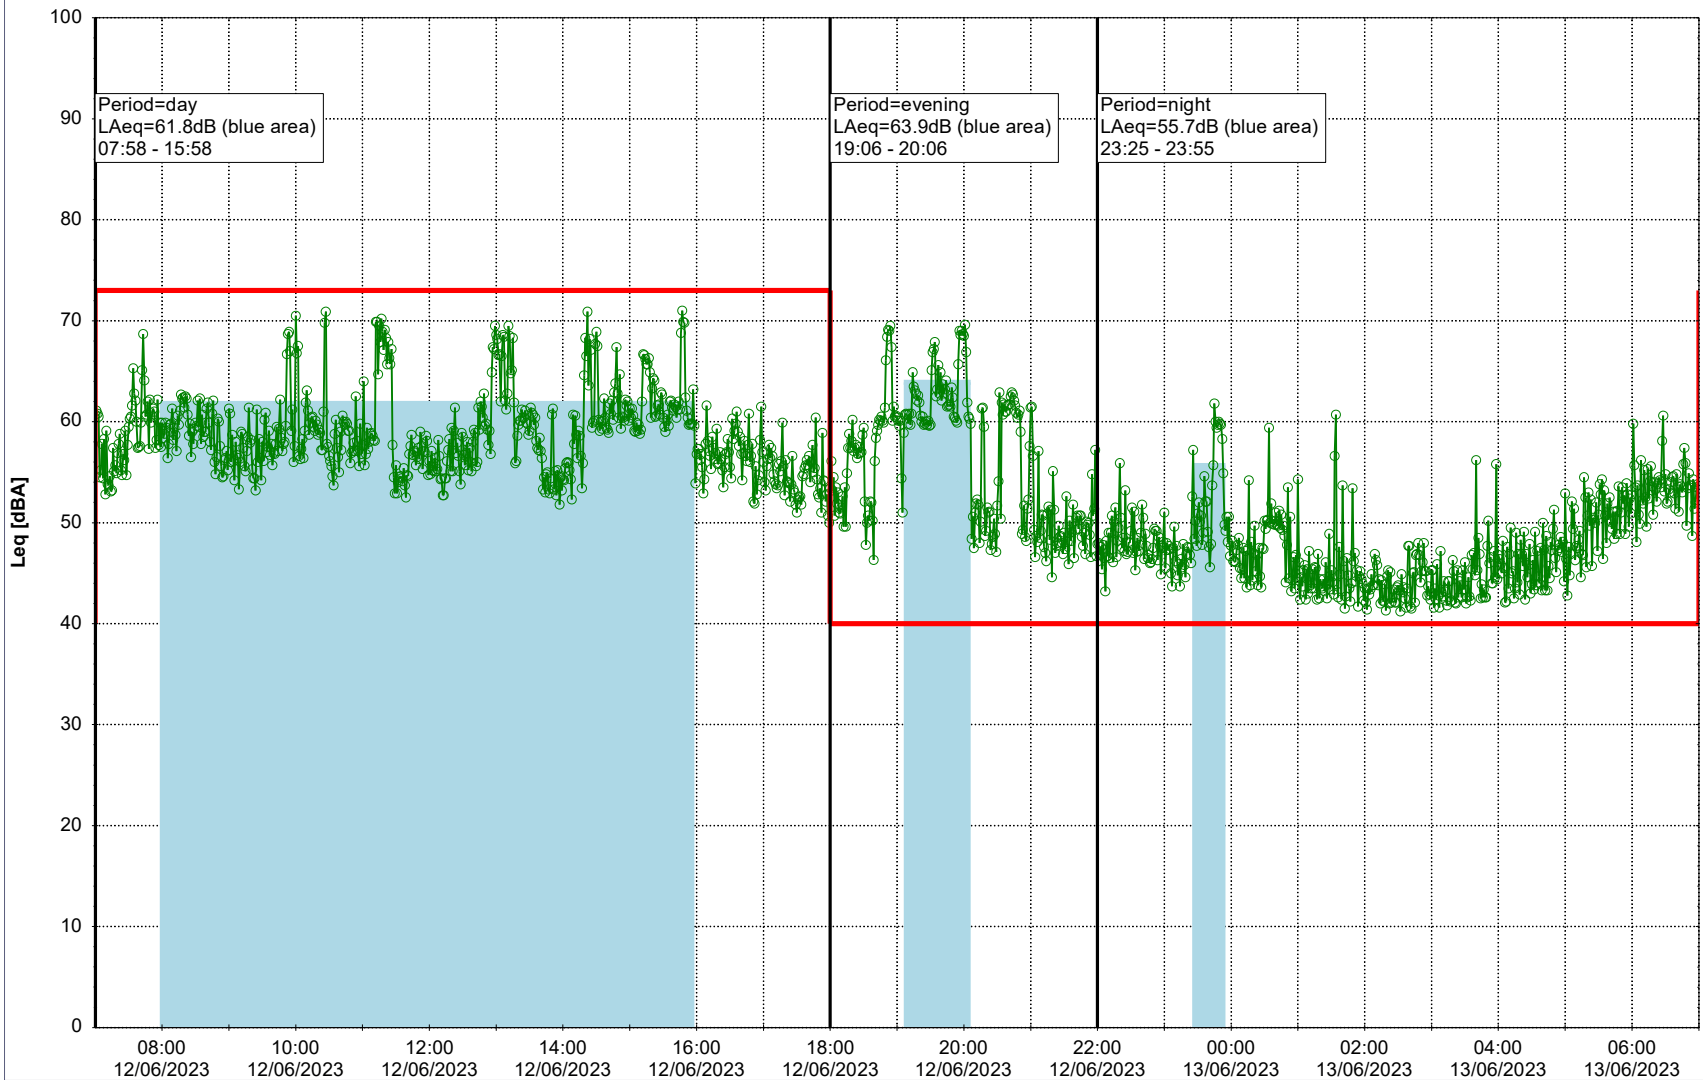

Project: Kronos Sydhavnen
Construction: Havneholmen
Location: N-V

Plan View

Remarks

...

Noise Time Related Diagram

12/06/2023
13/06/2023

○ ○ ○ ○ HOL_NS01

Project: Kronos Sydhavnen
Construction: Havneholmen
Location: N-V

13/06/2023
14/06/2023

Plan View

Remarks

...

Noise Time Related Diagram

○ ○ ○ ○ HOL_NS01

Project: Kronos Sydhavnen
Construction: Havneholmen
Location: N-V

Plan View

Remarks

...

Noise Time Related Diagram

14/06/2023
15/06/2023

○ ○ ○ ○ HOL_NS01

Project: Kronos Sydhavnen
Construction: Havneholmen
Location: N-V

Plan View

Remarks

Noise Time Related Diagram

17/06/2023
18/06/2023

○ ○ ○ ○ HOL_NS01

Project: Kronos Sydhavnen
Construction: Havneholmen
Location: N-V

Plan View

Remarks

...

Noise Time Related Diagram