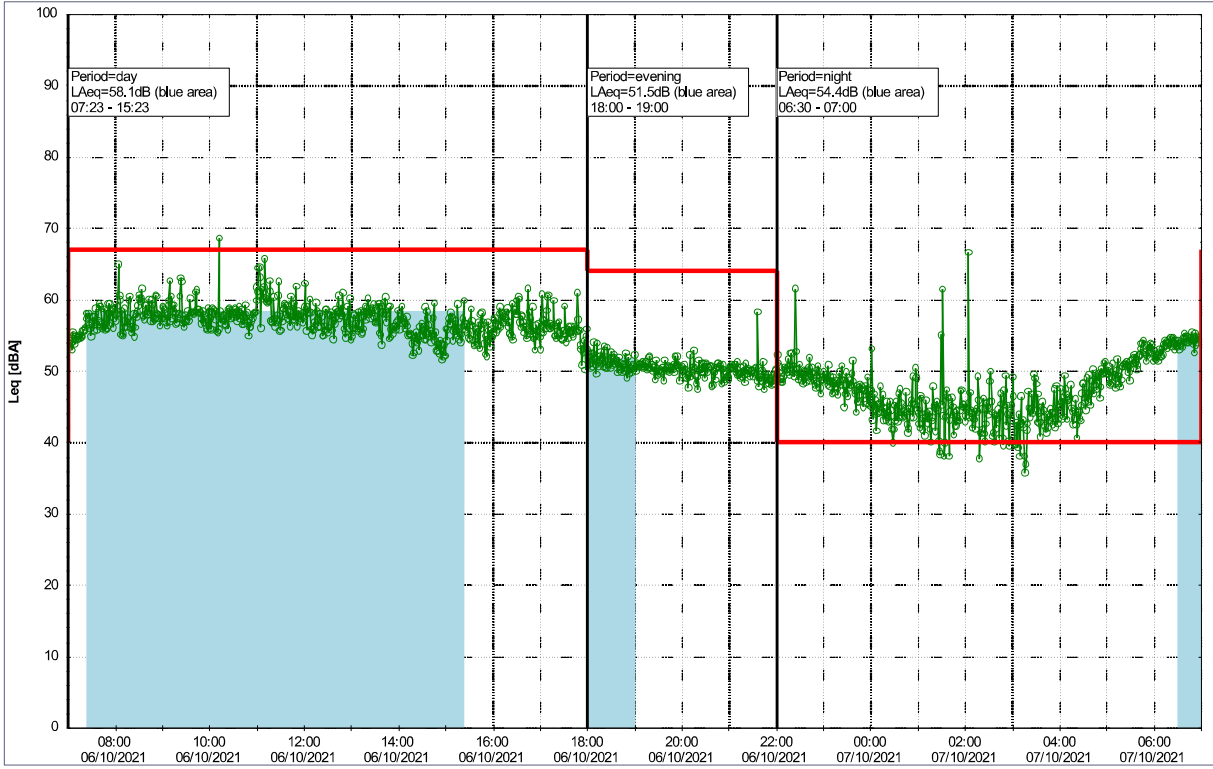

**Project:** Kronos Sydhavnen  
**Construction:** Sluseholmen  
**Location:** N-V

Plan View

**Noise Time Related Diagram**

06/10/2021  
07/10/2021

SLU\_NS01

0 5 10 15 20 [m]

Remarks

...

Project: Kronos Sydhavnen  
 Construction: Sluseholmen  
 Location: N-V

Plan View

Noise Time Related Diagram

07/10/2021  
08/10/2021

SLU\_NS01

0 5 10 15 20 [m]

Remarks

...

### Noise Time Related Diagram

08/10/2021  
09/10/2021

SLU\_NS01

0 5 10 15 20 [m]

Remarks

...

Project: Kronos Sydhavnen  
Construction: Sluseholmen  
Location: N-V

Plan View

### Noise Time Related Diagram

09/10/2021  
10/10/2021

SLU\_NS01

0 5 10 15 20 [m]

Remarks

...

**Project:** Kronos Sydhavnen  
**Construction:** Sluseholmen  
**Location:** N-V

Plan View