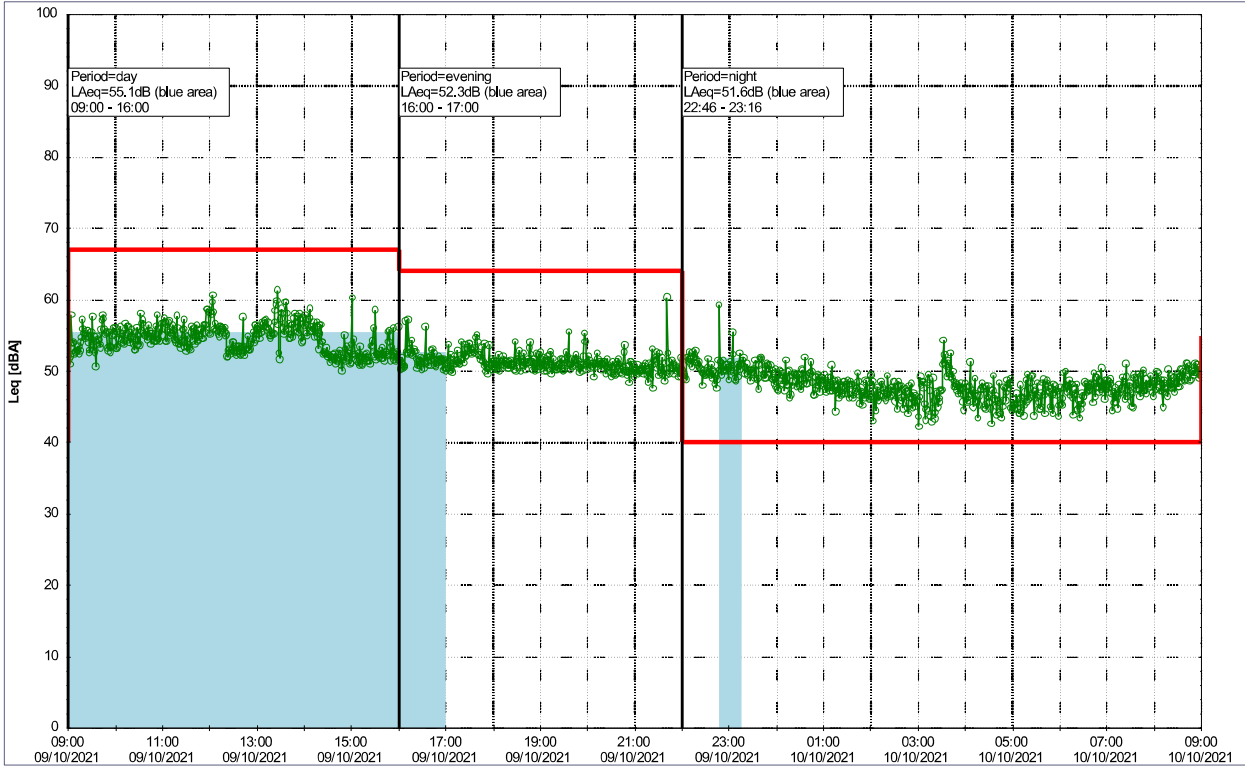

### Noise Time Related Diagram

08/10/2021  
09/10/2021

SLU\_NS01

0 5 10 15 20 [m]

Remarks

...

Project: Kronos Sydhavnen  
Construction: Sluseholmen  
Location: N-V

Plan View

### Noise Time Related Diagram

09/10/2021  
10/10/2021

SLU\_NS01

0 5 10 15 20 [m]

Remarks

...

**Project:** Kronos Sydhavnen  
**Construction:** Sluseholmen  
**Location:** N-V

Plan View

**Noise Time Related Diagram**

10/10/2021  
11/10/2021

SLU\_NS01

0 5 10 15 20 [m]

Remarks

...