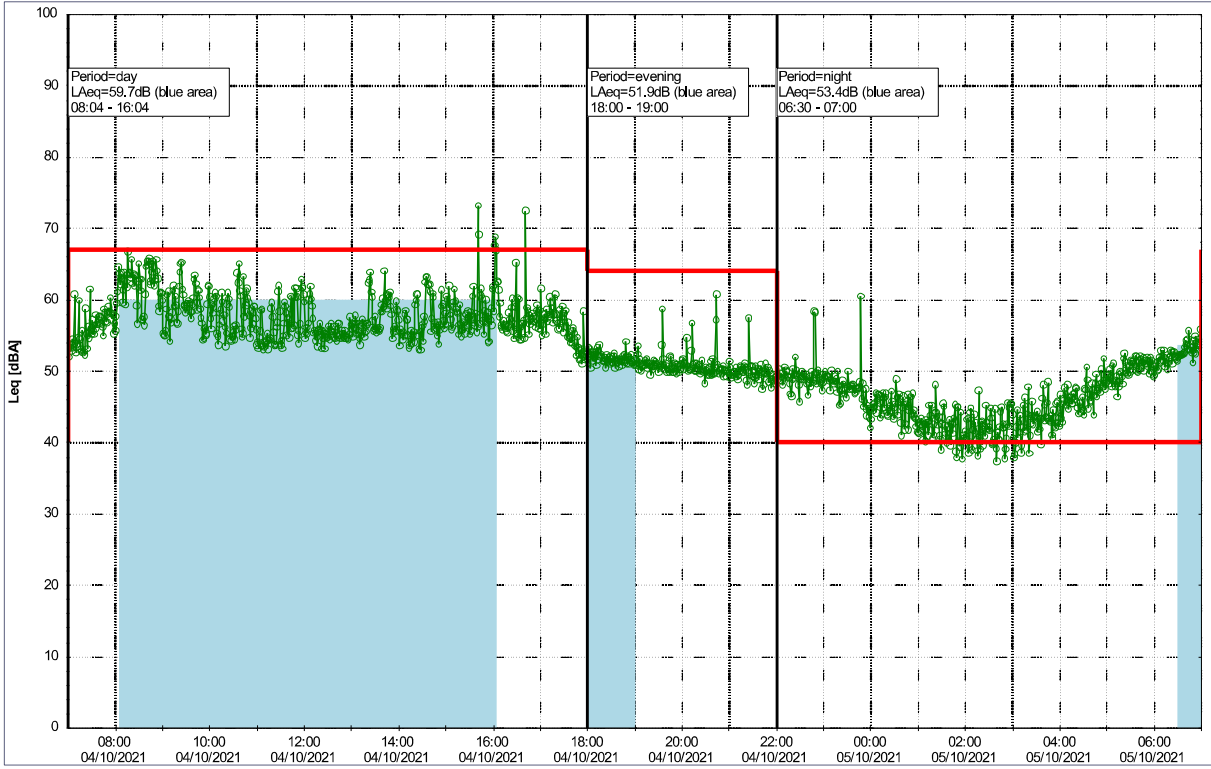

**Project:** Kronos Sydhavnen  
**Construction:** Sluseholmen  
**Location:** N-V

Plan View

**Noise Time Related Diagram**

04/10/2021  
05/10/2021

SLU\_NS01

0 5 10 15 20 [m]

Remarks

...

Project: Kronos Sydhavnen  
 Construction: Sluseholmen  
 Location: N-V

Plan View

Noise Time Related Diagram

05/10/2021  
06/10/2021

SLU\_NS01

0 5 10 15 20 [m]

Remarks

...

**Project:** Kronos Sydhavnen  
**Construction:** Sluseholmen  
**Location:** N-V

Plan View

**Noise Time Related Diagram**

06/10/2021  
07/10/2021

SLU\_NS01

0 5 10 15 20 [m]

Remarks

...

### Noise Time Related Diagram

08/10/2021  
09/10/2021

SLU\_NS01

0 5 10 15 20 [m]

Remarks

...

Project: Kronos Sydhavnen  
Construction: Sluseholmen  
Location: N-V

Plan View