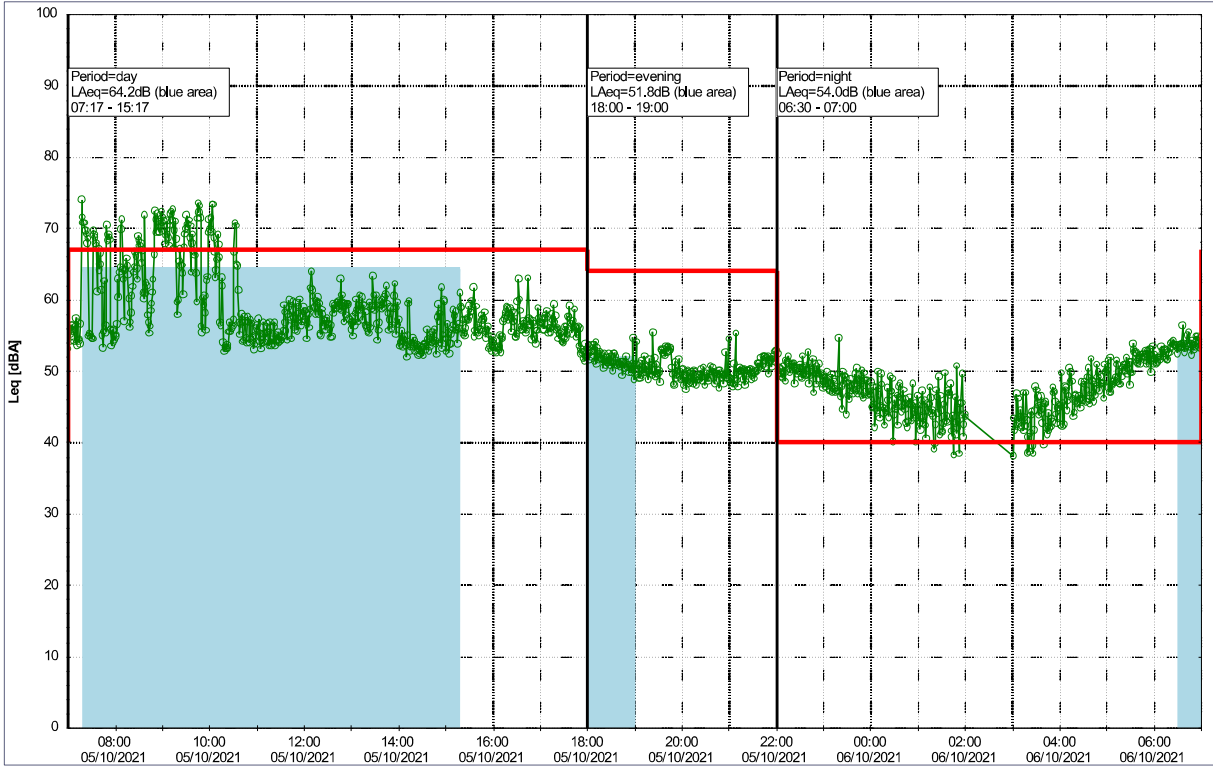

Project: Kronos Sydhavnen  
 Construction: Sluseholmen  
 Location: N-V

Plan View

Noise Time Related Diagram

05/10/2021  
06/10/2021

SLU\_NS01

0 5 10 15 20 [m]

Remarks

...

**Project:** Kronos Sydhavnen  
**Construction:** Sluseholmen  
**Location:** N-V

Plan View

**Noise Time Related Diagram**

06/10/2021  
07/10/2021

SLU\_NS01

0 5 10 15 20 [m]

Remarks

...

Project: Kronos Sydhavnen  
 Construction: Sluseholmen  
 Location: N-V

Plan View

Noise Time Related Diagram

07/10/2021  
08/10/2021

SLU\_NS01

0 5 10 15 20 [m]

Remarks

...

### Noise Time Related Diagram

08/10/2021  
09/10/2021

SLU\_NS01

0 5 10 15 20 [m]

Remarks

...

Project: Kronos Sydhavnen  
Construction: Sluseholmen  
Location: N-V

Plan View