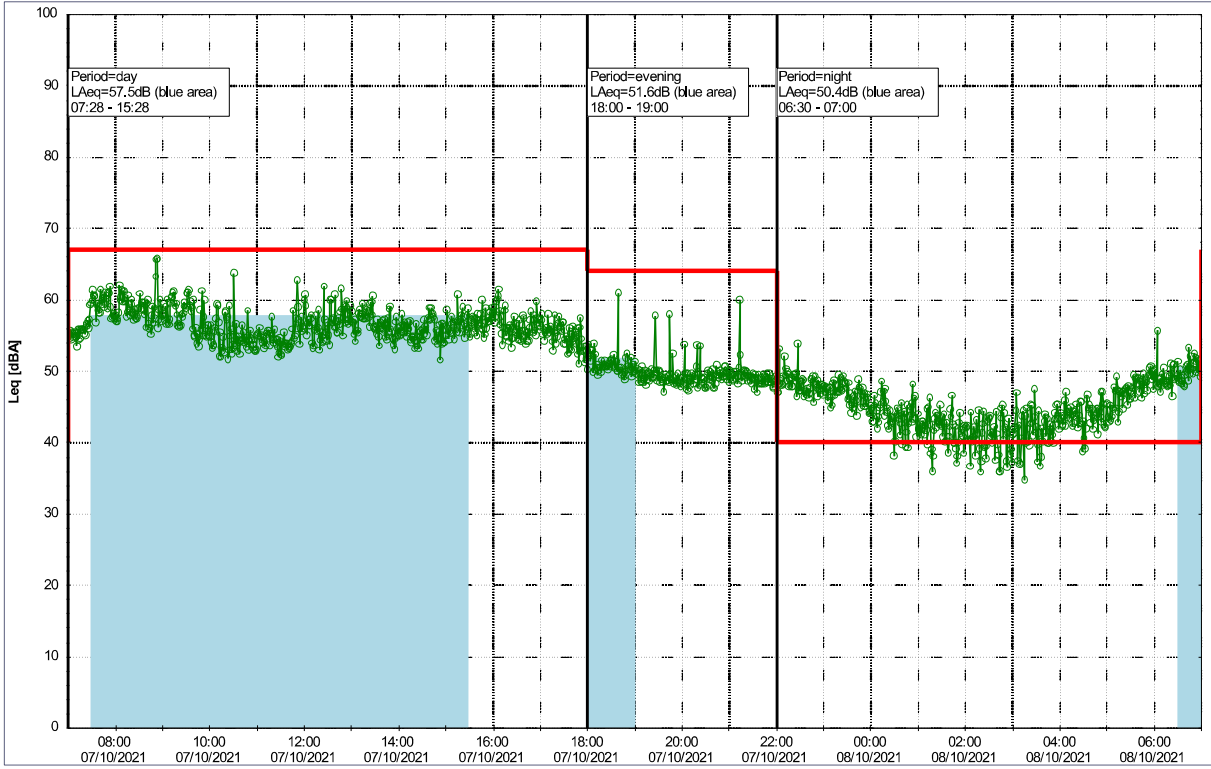

Project: Kronos Sydhavnen  
 Construction: Sluseholmen  
 Location: N-V

Plan View

Noise Time Related Diagram

07/10/2021  
08/10/2021

SLU\_NS01

0 5 10 15 20 [m]

Remarks

...

### Noise Time Related Diagram

08/10/2021  
09/10/2021

SLU\_NS01

0 5 10 15 20 [m]

Remarks

...

Project: Kronos Sydhavnen  
Construction: Sluseholmen  
Location: N-V

Plan View

### Noise Time Related Diagram

09/10/2021  
10/10/2021

SLU\_NS01

0 5 10 15 20 [m]

Remarks

...

**Project:** Kronos Sydhavnen  
**Construction:** Sluseholmen  
**Location:** N-V

Plan View