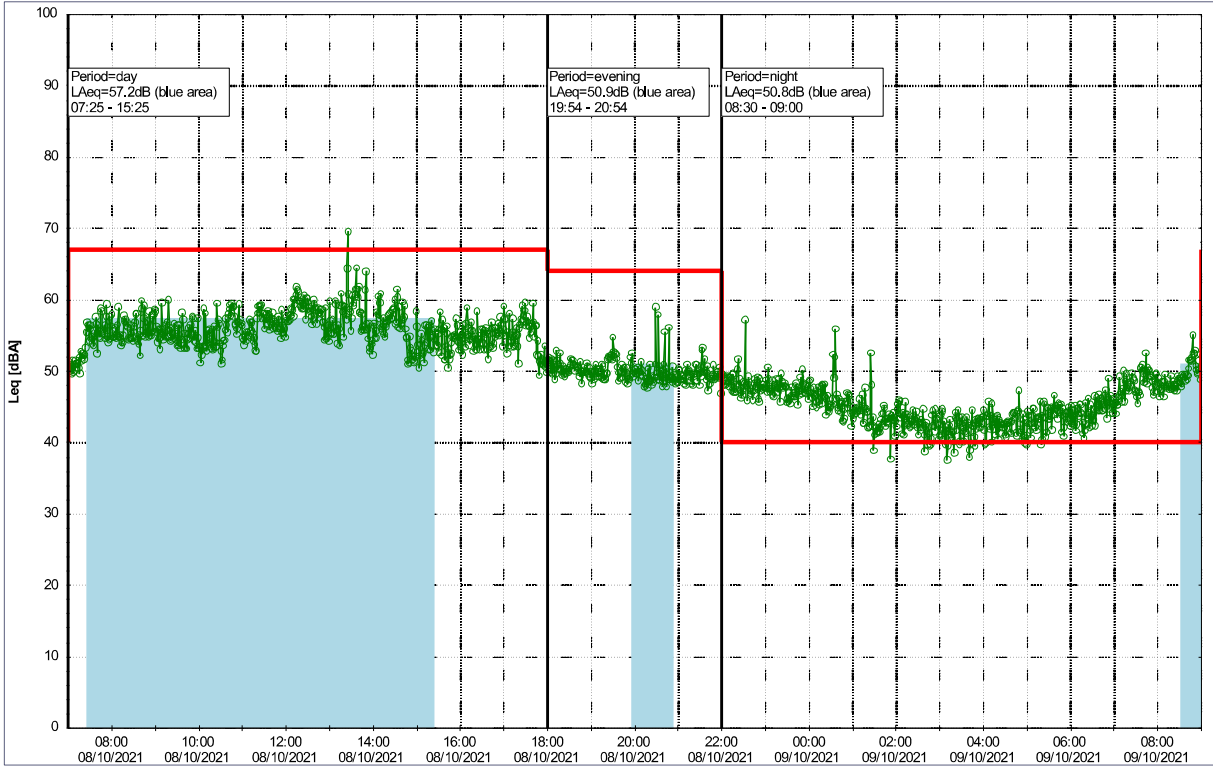

### Noise Time Related Diagram

08/10/2021  
09/10/2021

SLU\_NS01

0 5 10 15 20 [m]

Remarks

...

Project: Kronos Sydhavnen  
Construction: Sluseholmen  
Location: N-V

Plan View

### Noise Time Related Diagram

09/10/2021  
10/10/2021

SLU\_NS01

0 5 10 15 20 [m]

Remarks

...

**Project:** Kronos Sydhavnen  
**Construction:** Sluseholmen  
**Location:** N-V

Plan View