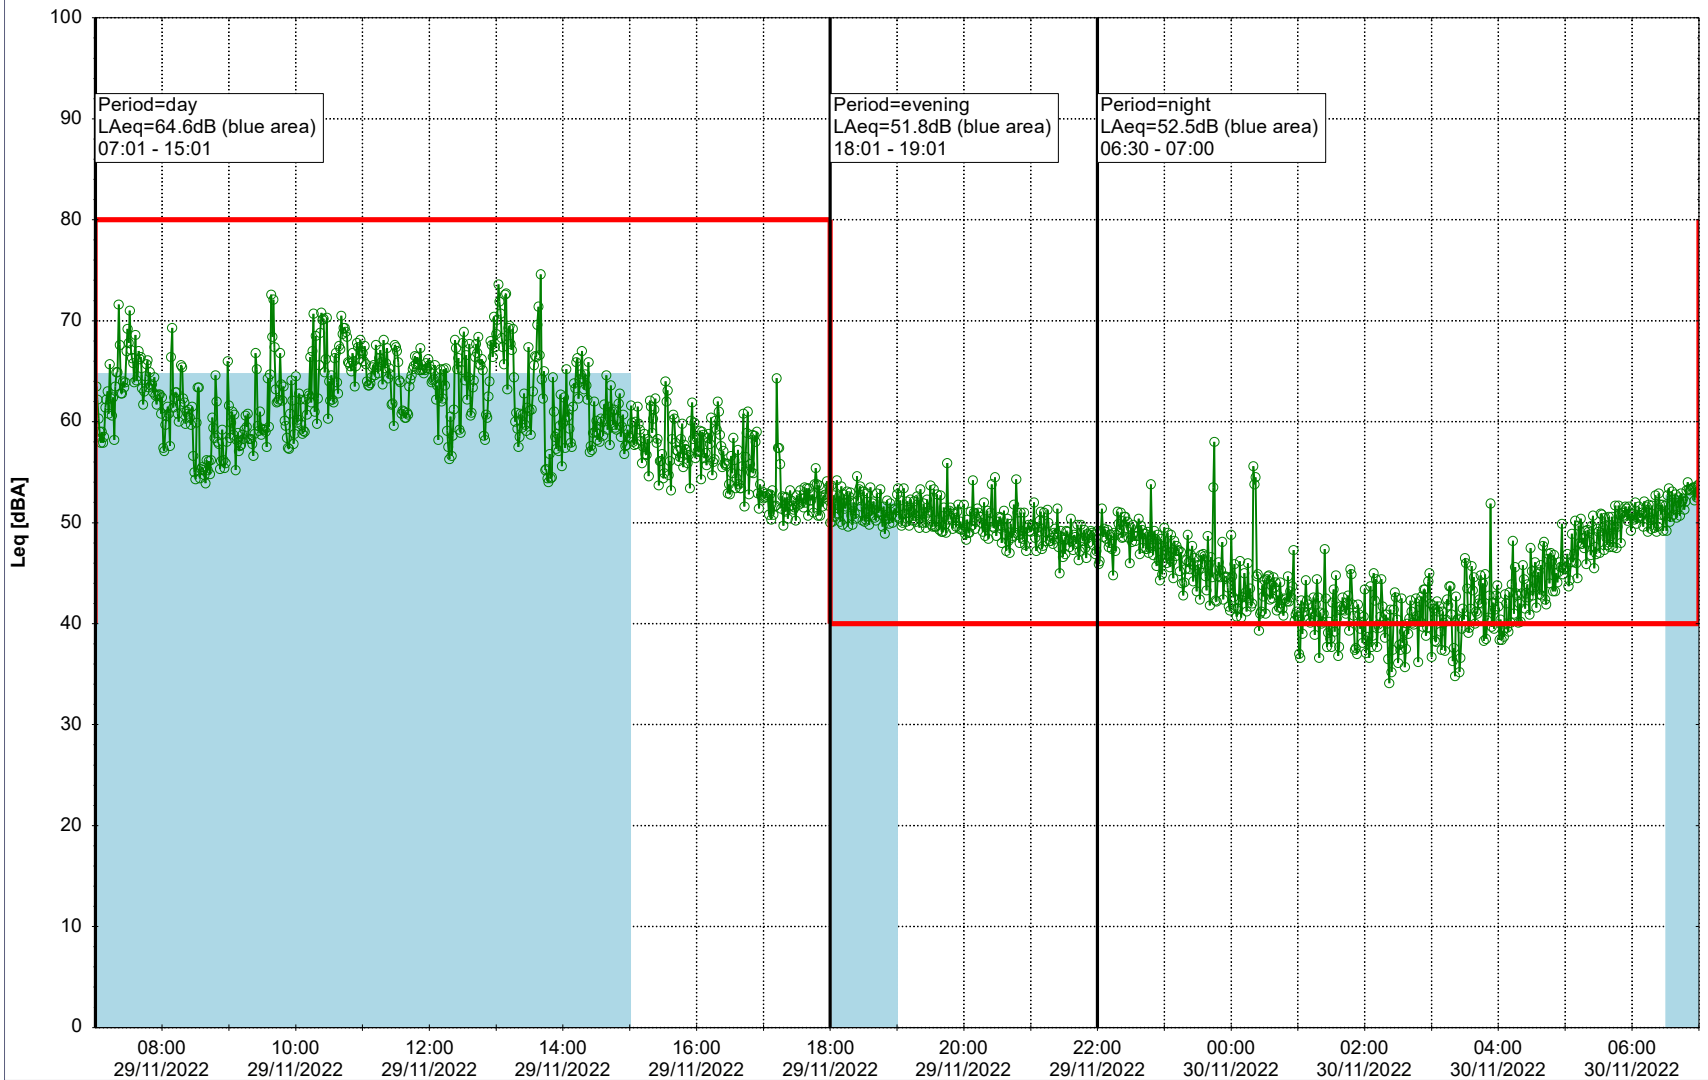

### Noise Time Related Diagram

28/11/2022  
29/11/2022

SLU\_NS01

**Project:** Kronos Sydhavnen  
**Construction:** Sluseholmen  
**Location:** N-V

Plan View

Remarks

...

### Noise Time Related Diagram

29/11/2022  
30/11/2022

SLU\_NS01

**Project:** Kronos Sydhavnen  
**Construction:** Sluseholmen  
**Location:** N-V

Plan View

Remarks

...

### Noise Time Related Diagram

03/12/2022  
04/12/2022

○○○○ SLU\_NS01

Project: Kronos Sydhavnen  
Construction: Sluseholmen  
Location: N-V

Plan View

0 5 10 15 20 [m]

Remarks

...