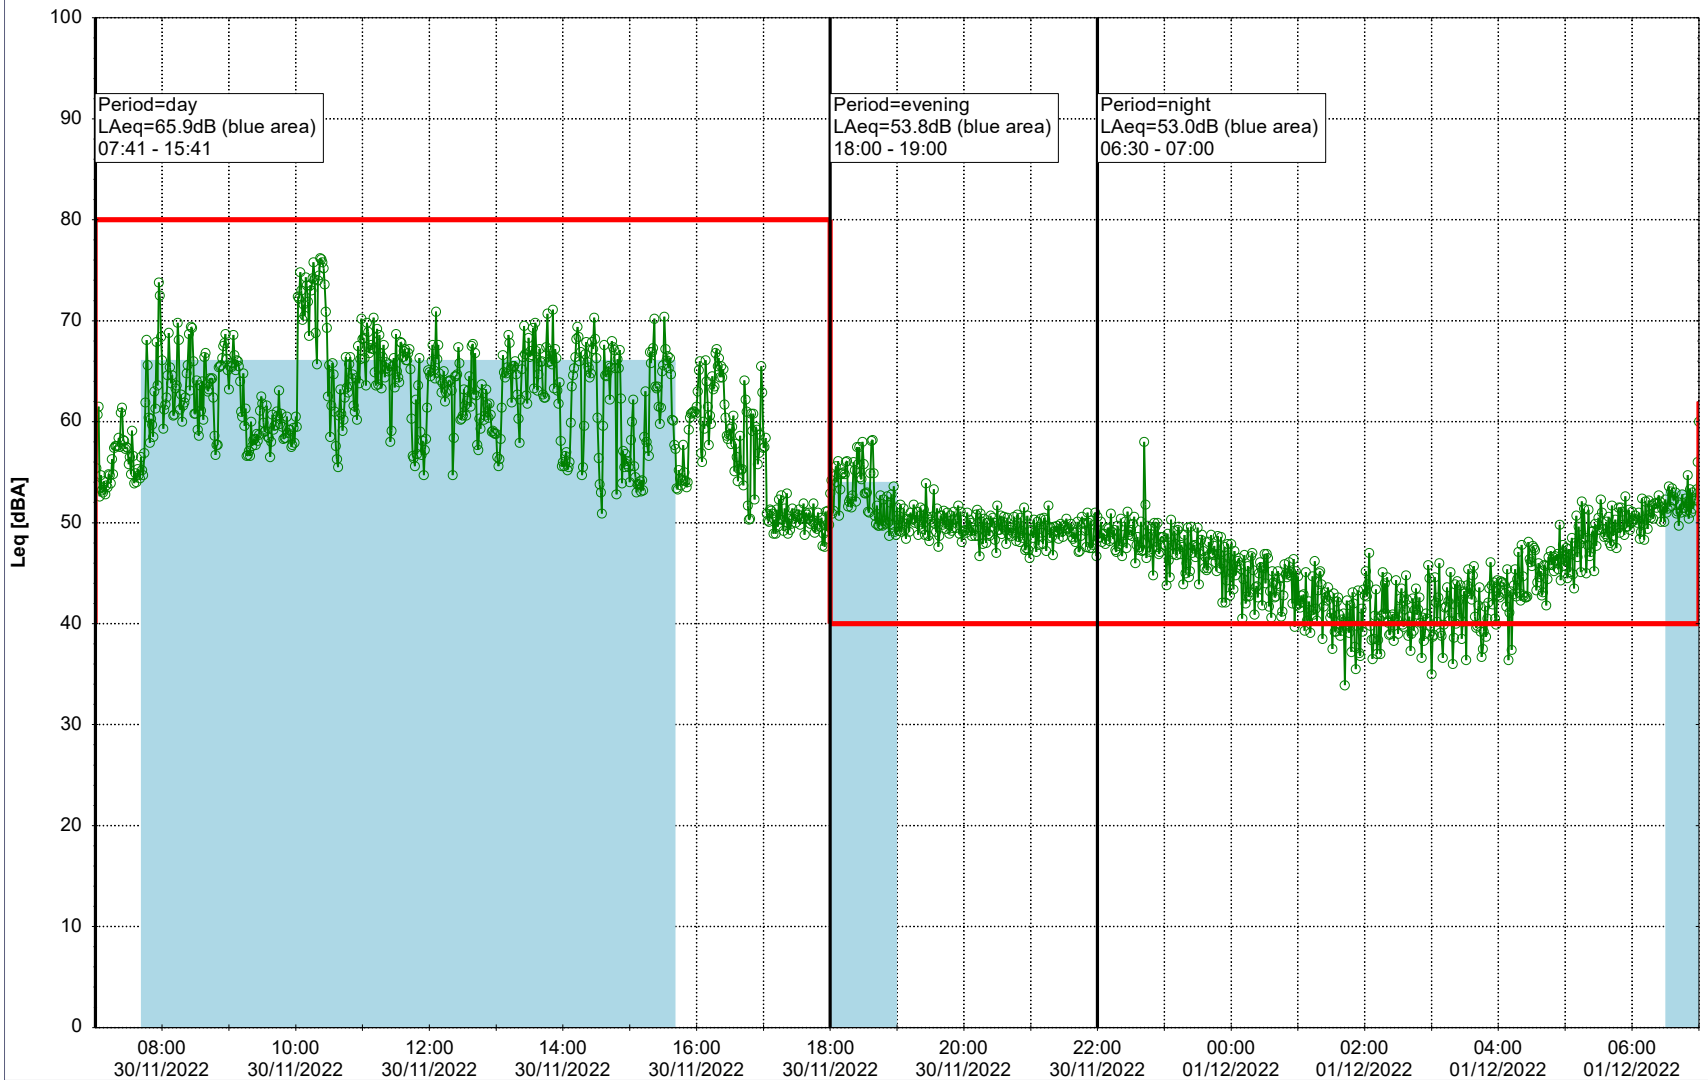

### Noise Time Related Diagram

29/11/2022  
30/11/2022

SLU\_NS01

**Project:** Kronos Sydhavnen  
**Construction:** Sluseholmen  
**Location:** N-V

Plan View

Remarks

...

### Noise Time Related Diagram

30/11/2022  
01/12/2022

○○○○ SLU\_NS01

**Project:** Kronos Sydhavnen  
**Construction:** Sluseholmen  
**Location:** N-V

Plan View

Remarks

...

### Noise Time Related Diagram

01/12/2022  
02/12/2022

○○○○ SLU\_NS01

Project: Kronos Sydhavnen  
Construction: Sluseholmen  
Location: N-V

Plan View

0 5 10 15 20 [m]

Remarks

...

### Noise Time Related Diagram

03/12/2022  
04/12/2022

○○○○ SLU\_NS01

Project: Kronos Sydhavnen  
Construction: Sluseholmen  
Location: N-V

Plan View

0 5 10 15 20 [m]

Remarks

...