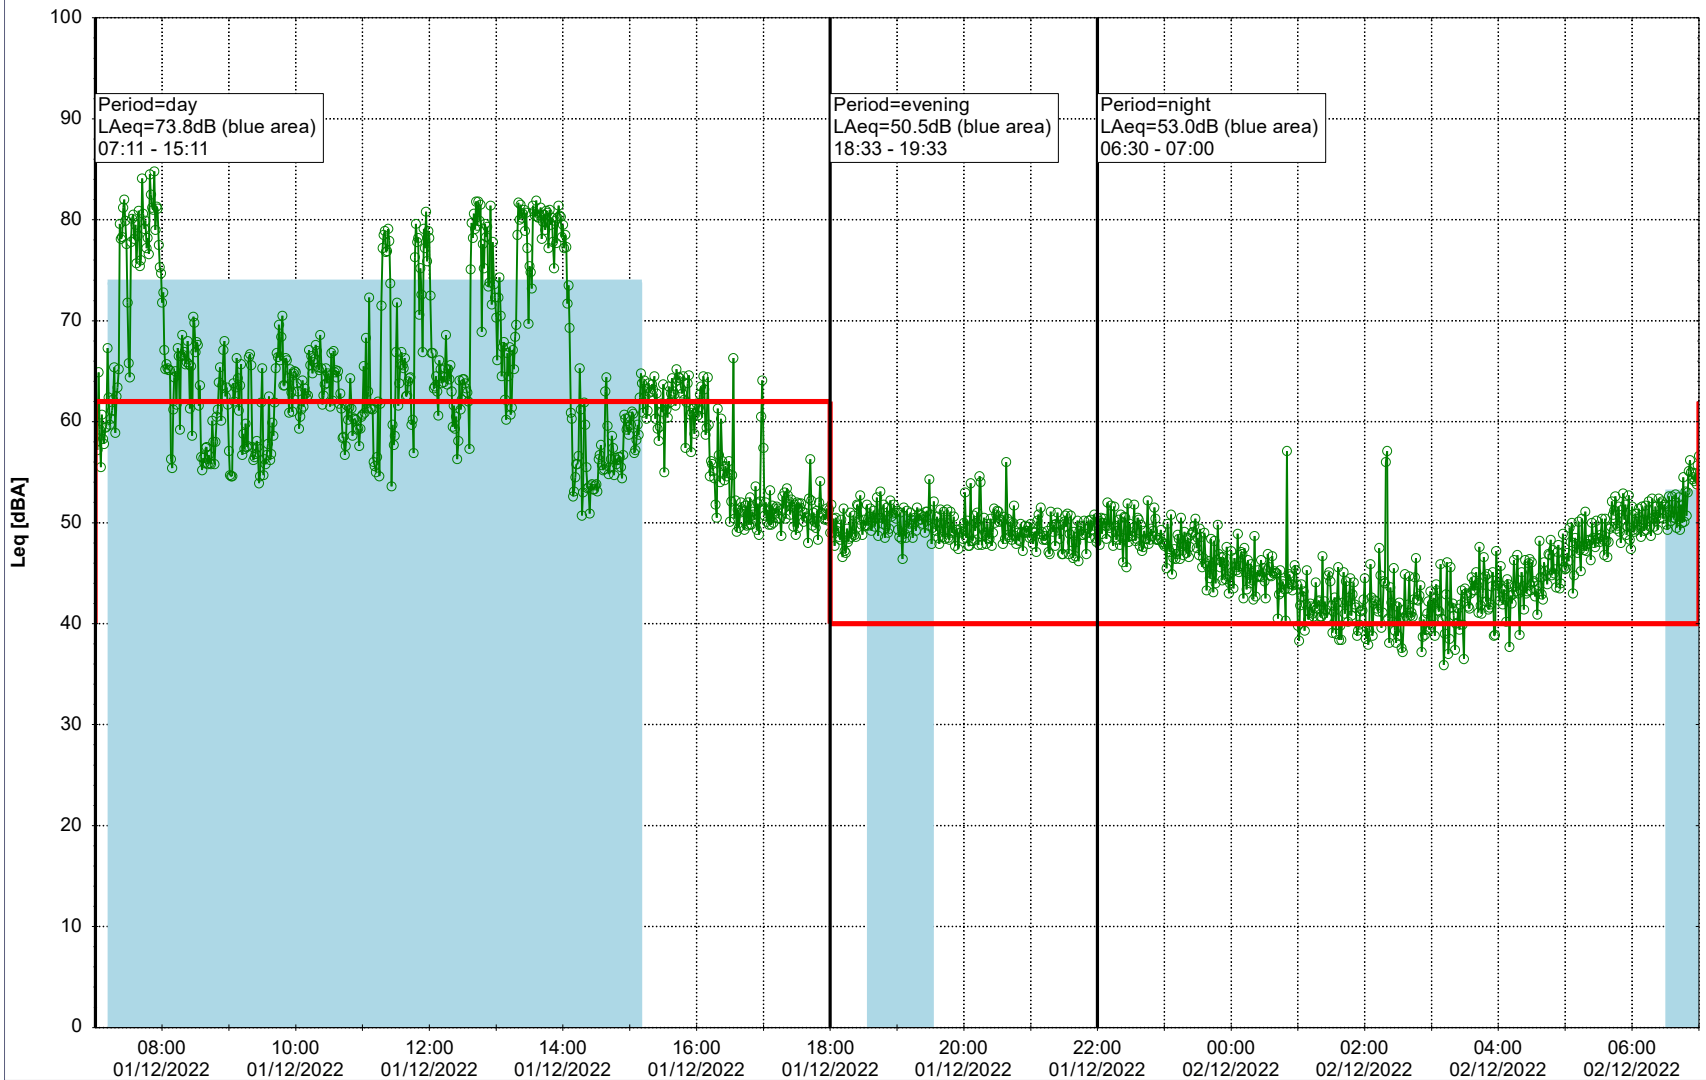

### Noise Time Related Diagram

30/11/2022  
01/12/2022

○○○○ SLU\_NS01

**Project:** Kronos Sydhavnen  
**Construction:** Sluseholmen  
**Location:** N-V

Plan View

Remarks

...

### Noise Time Related Diagram

01/12/2022  
02/12/2022

○○○○ SLU\_NS01

Project: Kronos Sydhavnen  
Construction: Sluseholmen  
Location: N-V

Plan View

0 5 10 15 20 [m]

Remarks

...

### Noise Time Related Diagram

03/12/2022  
04/12/2022

○○○○ SLU\_NS01

Project: Kronos Sydhavnen  
Construction: Sluseholmen  
Location: N-V

Plan View

0 5 10 15 20 [m]

Remarks

...