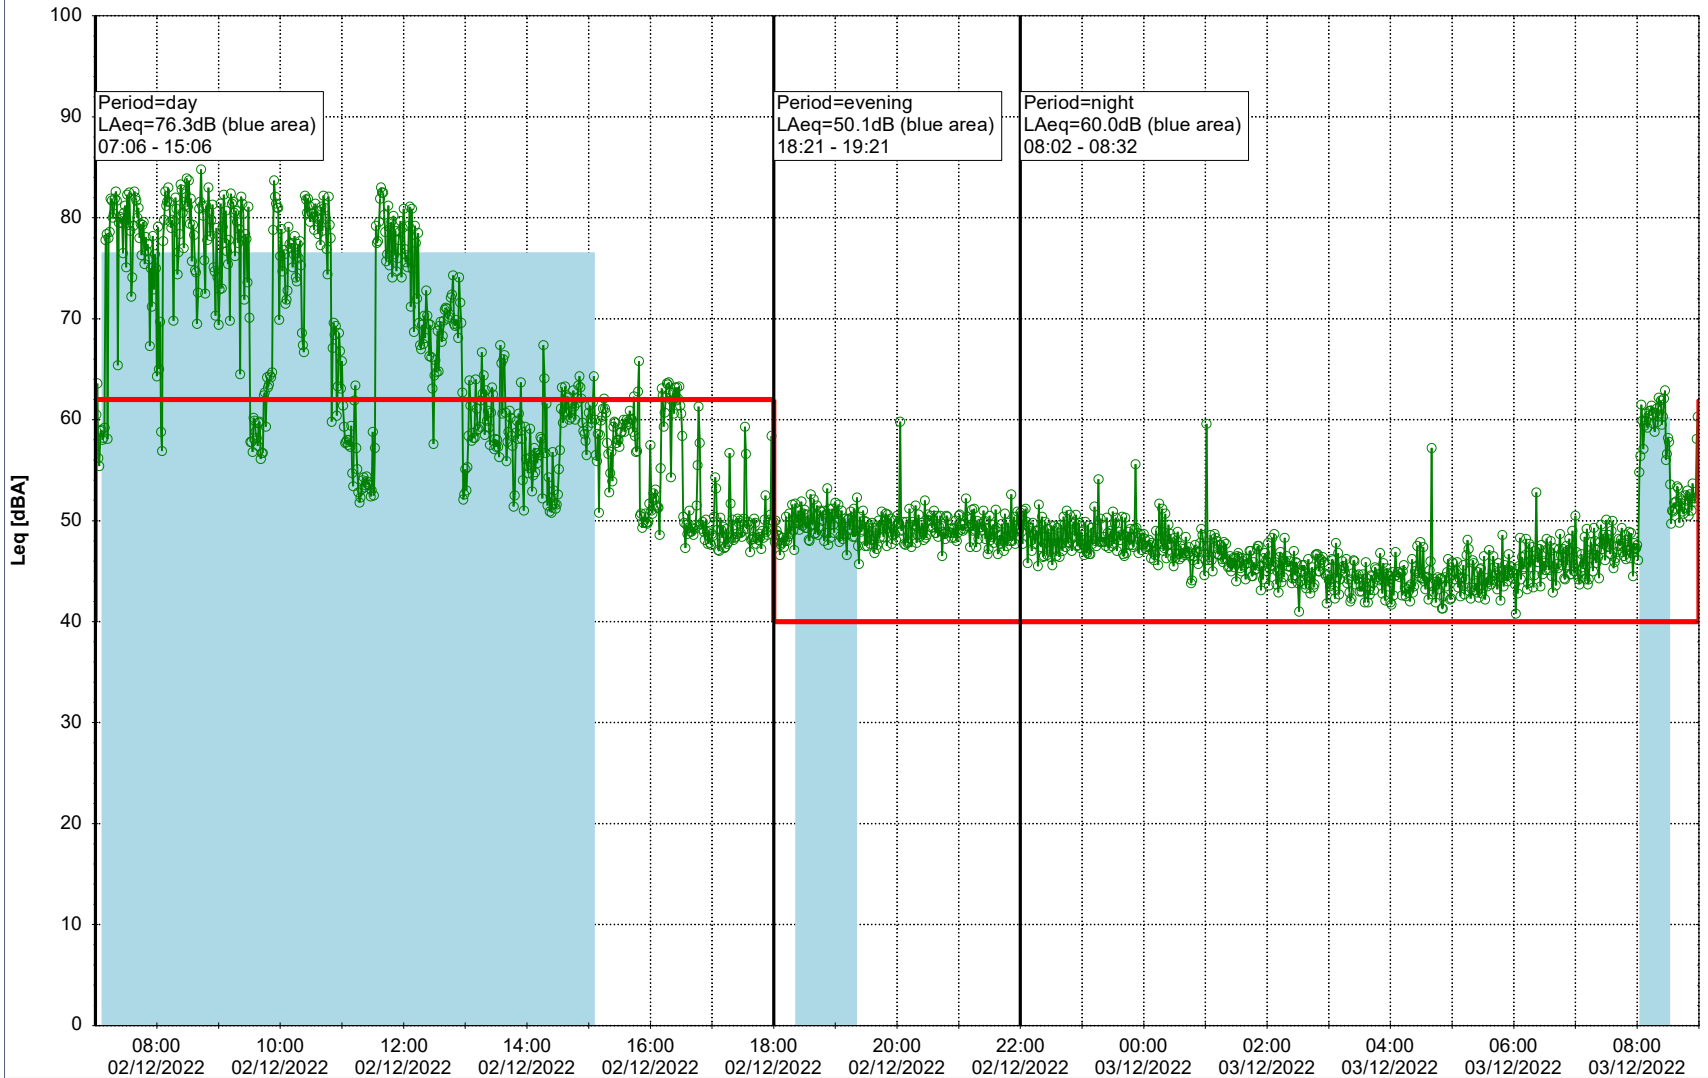

### Noise Time Related Diagram

01/12/2022  
02/12/2022

○○○○ SLU\_NS01

Project: Kronos Sydhavnen  
Construction: Sluseholmen  
Location: N-V

Plan View

0 5 10 15 20 [m]

Remarks

...

### Noise Time Related Diagram

02/12/2022  
03/12/2022

○○○○ SLU\_NS01

**Project:** Kronos Sydhavnen  
**Construction:** Sluseholmen  
**Location:** N-V

Plan View

Remarks

...

### Noise Time Related Diagram

03/12/2022  
04/12/2022

○○○○ SLU\_NS01

Project: Kronos Sydhavnen  
Construction: Sluseholmen  
Location: N-V

Plan View

0 5 10 15 20 [m]

Remarks

...