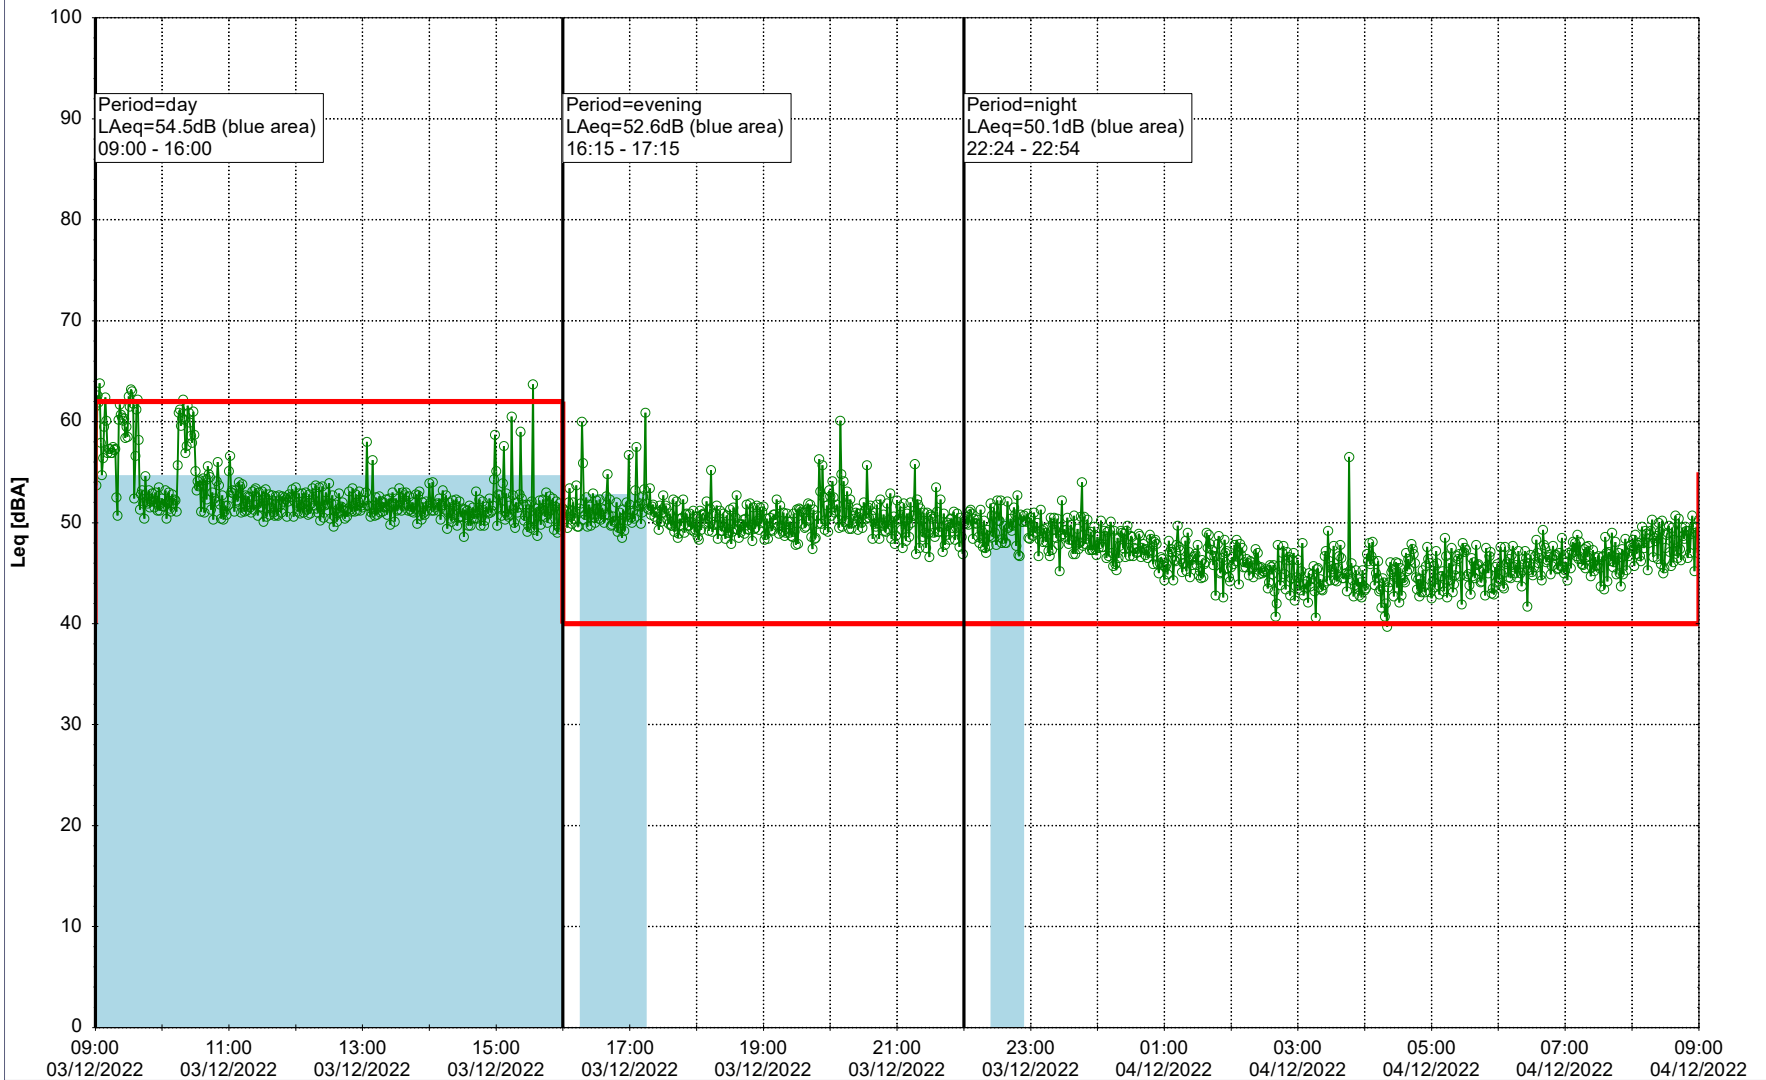

### Noise Time Related Diagram

01/12/2022  
02/12/2022

○○○○ SLU\_NS01

Project: Kronos Sydhavnen  
Construction: Sluseholmen  
Location: N-V

Plan View

0 5 10 15 20 [m]

Remarks

...

### Noise Time Related Diagram

02/12/2022  
03/12/2022

○○○○ SLU\_NS01

**Project:** Kronos Sydhavnen  
**Construction:** Sluseholmen  
**Location:** N-V

Plan View

Remarks

...

### Noise Time Related Diagram

03/12/2022  
04/12/2022

○○○○ SLU\_NS01

Project: Kronos Sydhavnen  
Construction: Sluseholmen  
Location: N-V

Plan View

0 5 10 15 20 [m]

Remarks

...