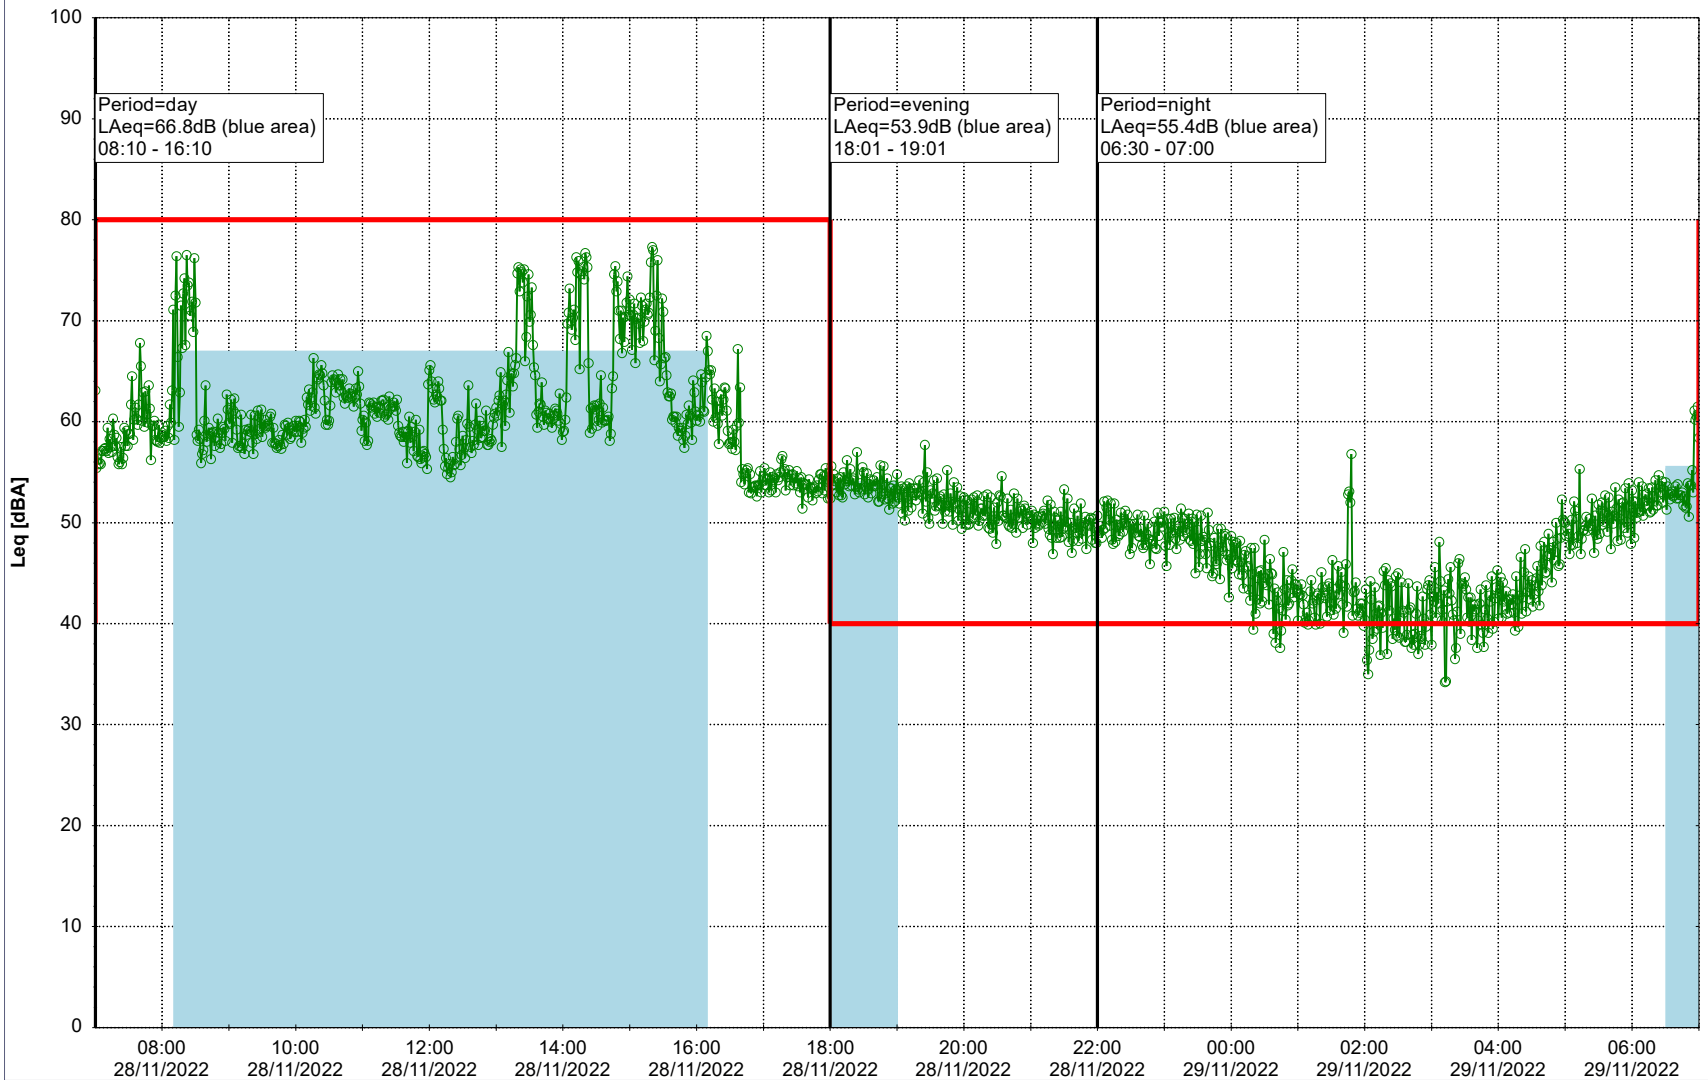

Project: Kronos Sydhavnen  
Construction: Sluseholmen  
Location: N-V

Plan View

Remarks

...

### Noise Time Related Diagram

28/11/2022  
29/11/2022

SLU\_NS01

**Project:** Kronos Sydhavnen  
**Construction:** Sluseholmen  
**Location:** N-V

Plan View

Remarks

...

### Noise Time Related Diagram

01/12/2022  
02/12/2022

○○○○ SLU\_NS01

Project: Kronos Sydhavnen  
Construction: Sluseholmen  
Location: N-V

Plan View

0 5 10 15 20 [m]

Remarks

...

### Noise Time Related Diagram

03/12/2022  
04/12/2022

○○○○ SLU\_NS01

Project: Kronos Sydhavnen  
Construction: Sluseholmen  
Location: N-V

Plan View

0 5 10 15 20 [m]

Remarks

...