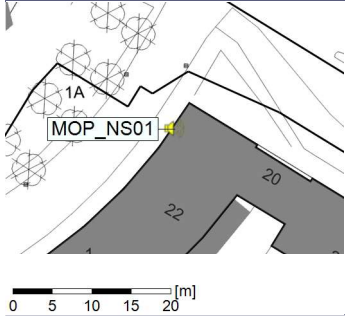

Remarks

Noise Time Related Diagram

○○○ MOP_NS01

Project: Kronos Sydhavnen
Construction: Mozarts Plads
Location: N-V

Plan View

Remarks

...

Noise Time Related Diagram