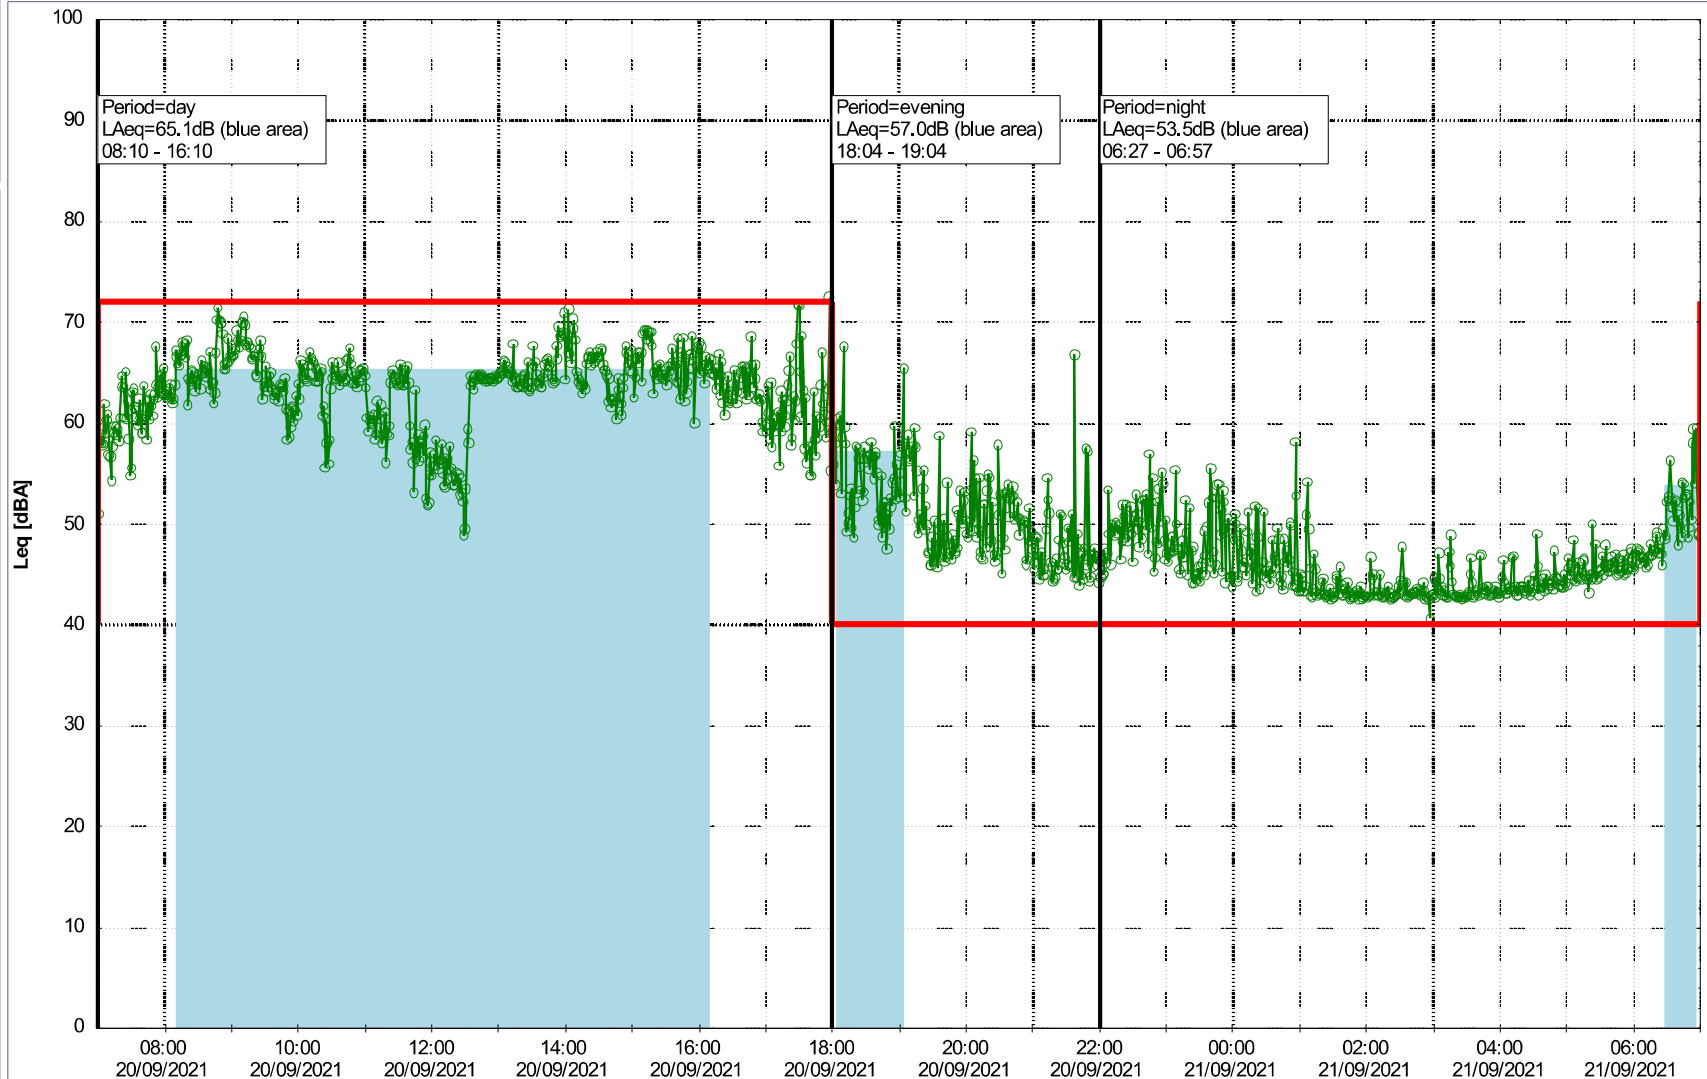

Project: Kronos Sydhavnen
Construction: Mozarts Plads
Location: N-V

Plan View

Remarks

...

Noise Time Related Diagram

20/09/2021
21/09/2021

○○○○ MOP_NS01

Project: Kronos Sydhavnen
Construction: Mozarts Plads
Location: N-V

Plan View

Remarks

Noise Time Related Diagram

21/09/2021
22/09/2021

○○○○ MOP_NS01

Project: Kronos Sydhavnen
Construction: Mozarts Plads
Location: N-V

22/09/2021
23/09/2021

Plan View

Remarks

Noise Time Related Diagram

○○○ MOP_NS01

Project: Kronos Sydhavnen
Construction: Mozarts Plads
Location: N-V

Plan View

Remarks

...

Noise Time Related Diagram

Project: Kronos Sydhavnen
Construction: Mozarts Plads
Location: N-V

26/09/2021
27/09/2021

Noise Time Related Diagram

oooo MOP_NS01

Remarks

...