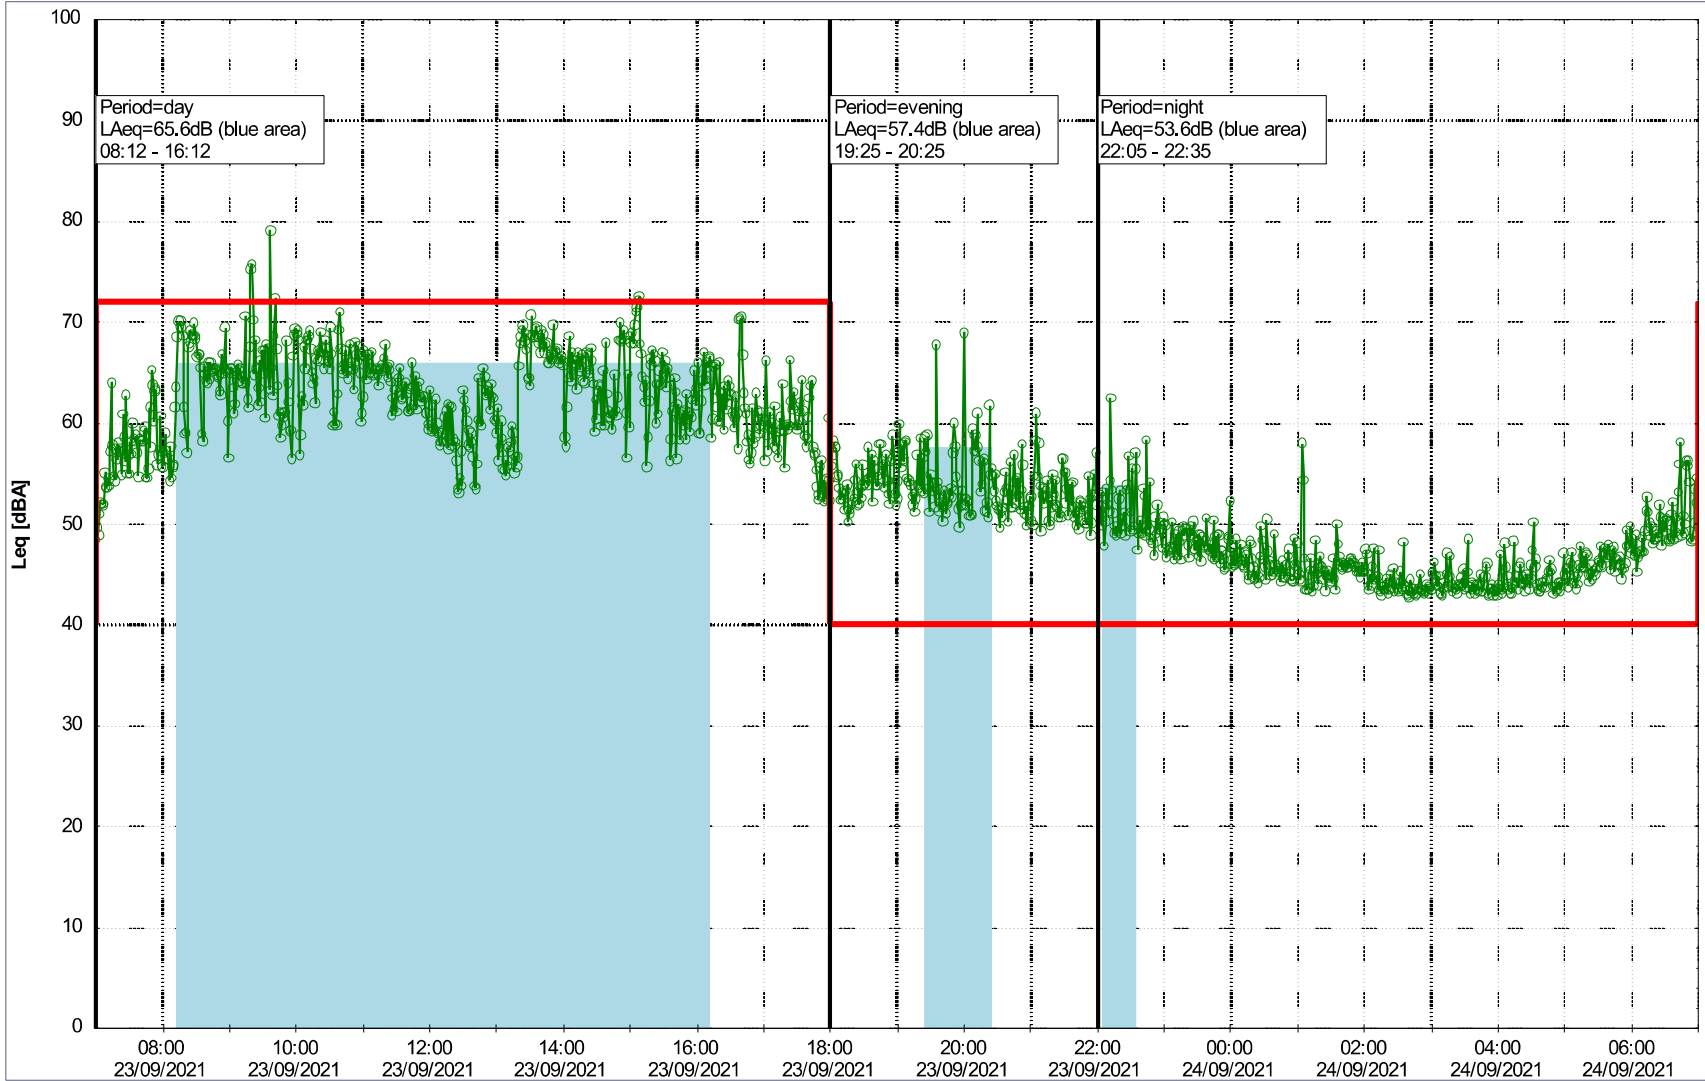

Remarks

Noise Time Related Diagram

○○○ MOP_NS01

Project: Kronos Sydhavnen
Construction: Mozarts Plads
Location: N-V

Plan View

Remarks

...

Noise Time Related Diagram

23/09/2021
24/09/2021

○○○○ MOP_NS01

Project: Kronos Sydhavnen
Construction: Mozarts Plads
Location: N-V

Plan View

0 5 10 15 20 [m]

Remarks

Noise Time Related Diagram

24/09/2021
25/09/2021