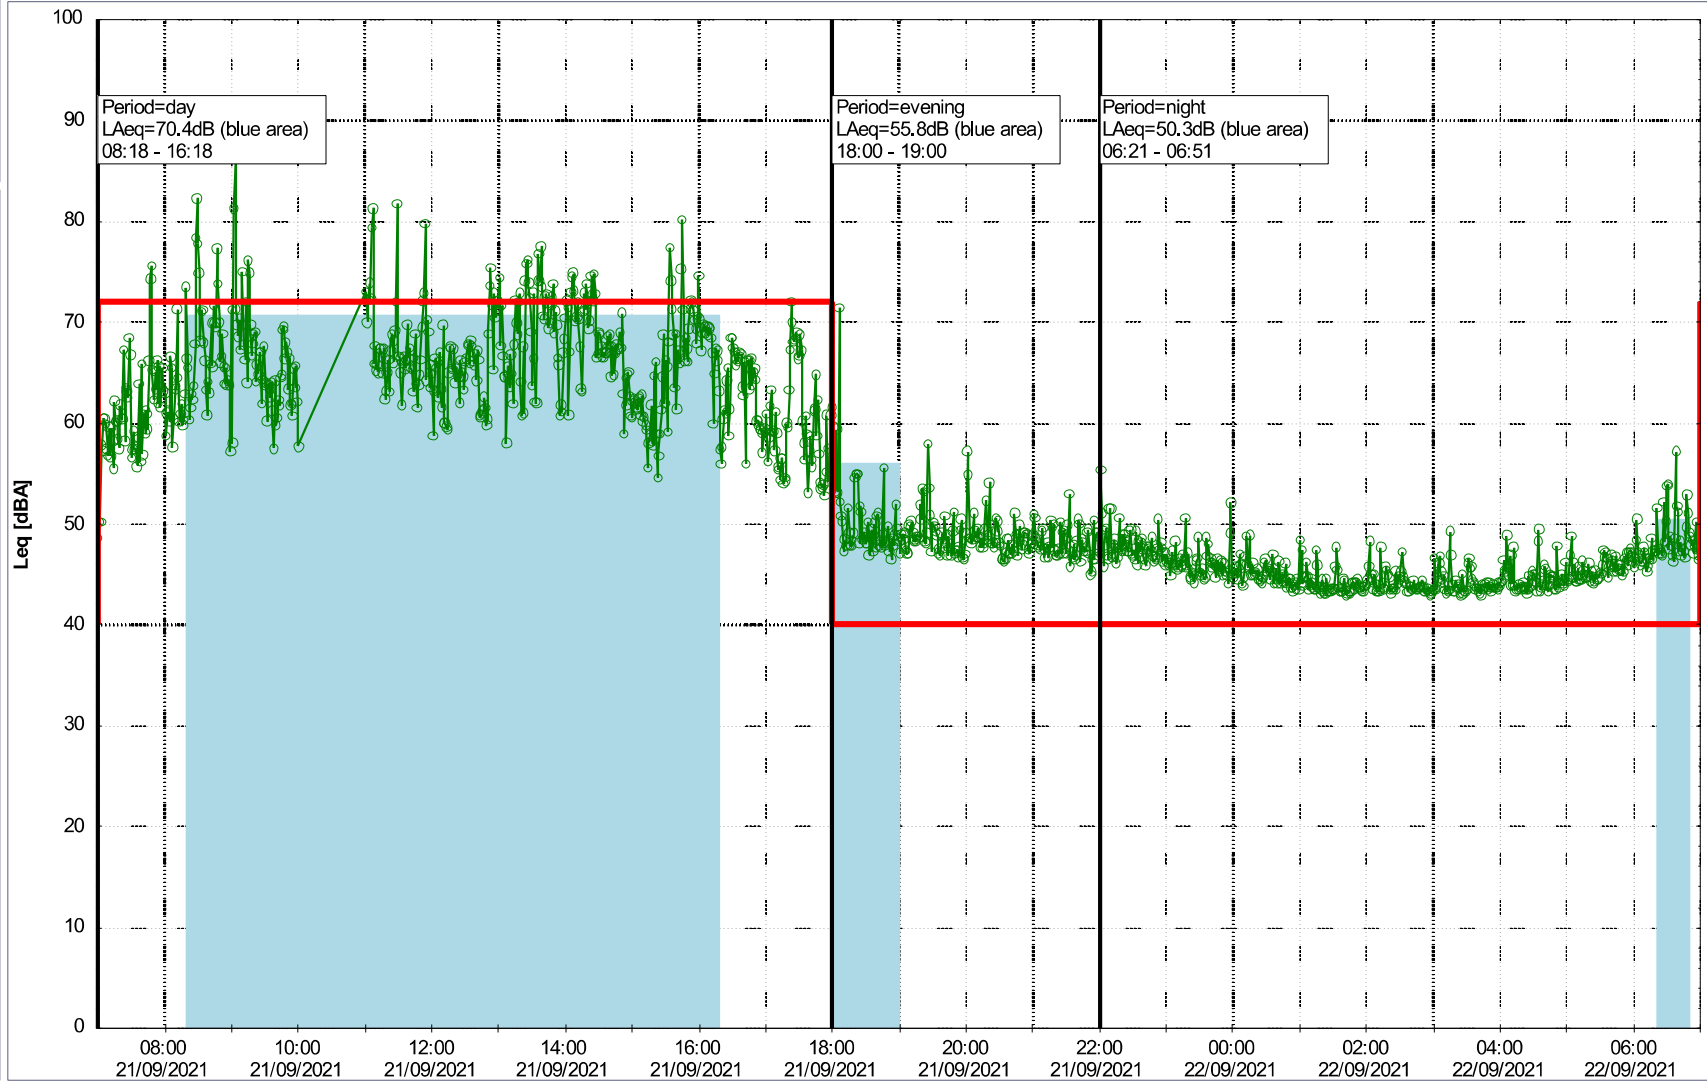

Plan View

Remarks

Noise Time Related Diagram

21/09/2021
22/09/2021

○○○○ MOP_NS01

Project: Kronos Sydhavnen
Construction: Mozarts Plads
Location: N-V

22/09/2021
23/09/2021

Plan View

Remarks

Noise Time Related Diagram

○○○ MOP_NS01

Project: Kronos Sydhavnen
Construction: Mozarts Plads
Location: N-V

Plan View

Remarks

...

Noise Time Related Diagram

23/09/2021
24/09/2021

○○○○ MOP_NS01

Project: Kronos Sydhavnen
Construction: Mozarts Plads
Location: N-V

Plan View

0 5 10 15 20 [m]

Remarks

Noise Time Related Diagram

24/09/2021
25/09/2021

Project: Kronos Sydhavnen
Construction: Mozarts Plads
Location: N-V

26/09/2021
27/09/2021

Noise Time Related Diagram

oooo MOP_NS01

Remarks

...