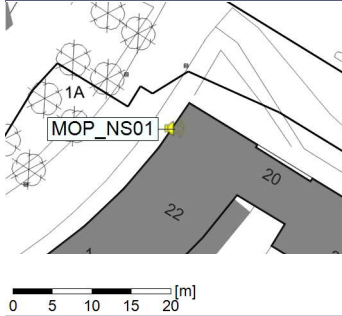

Remarks

Noise Time Related Diagram

○○○ MOP_NS01

Project: Kronos Sydhavnen
Construction: Mozarts Plads
Location: N-V

Plan View

Remarks

...

Noise Time Related Diagram