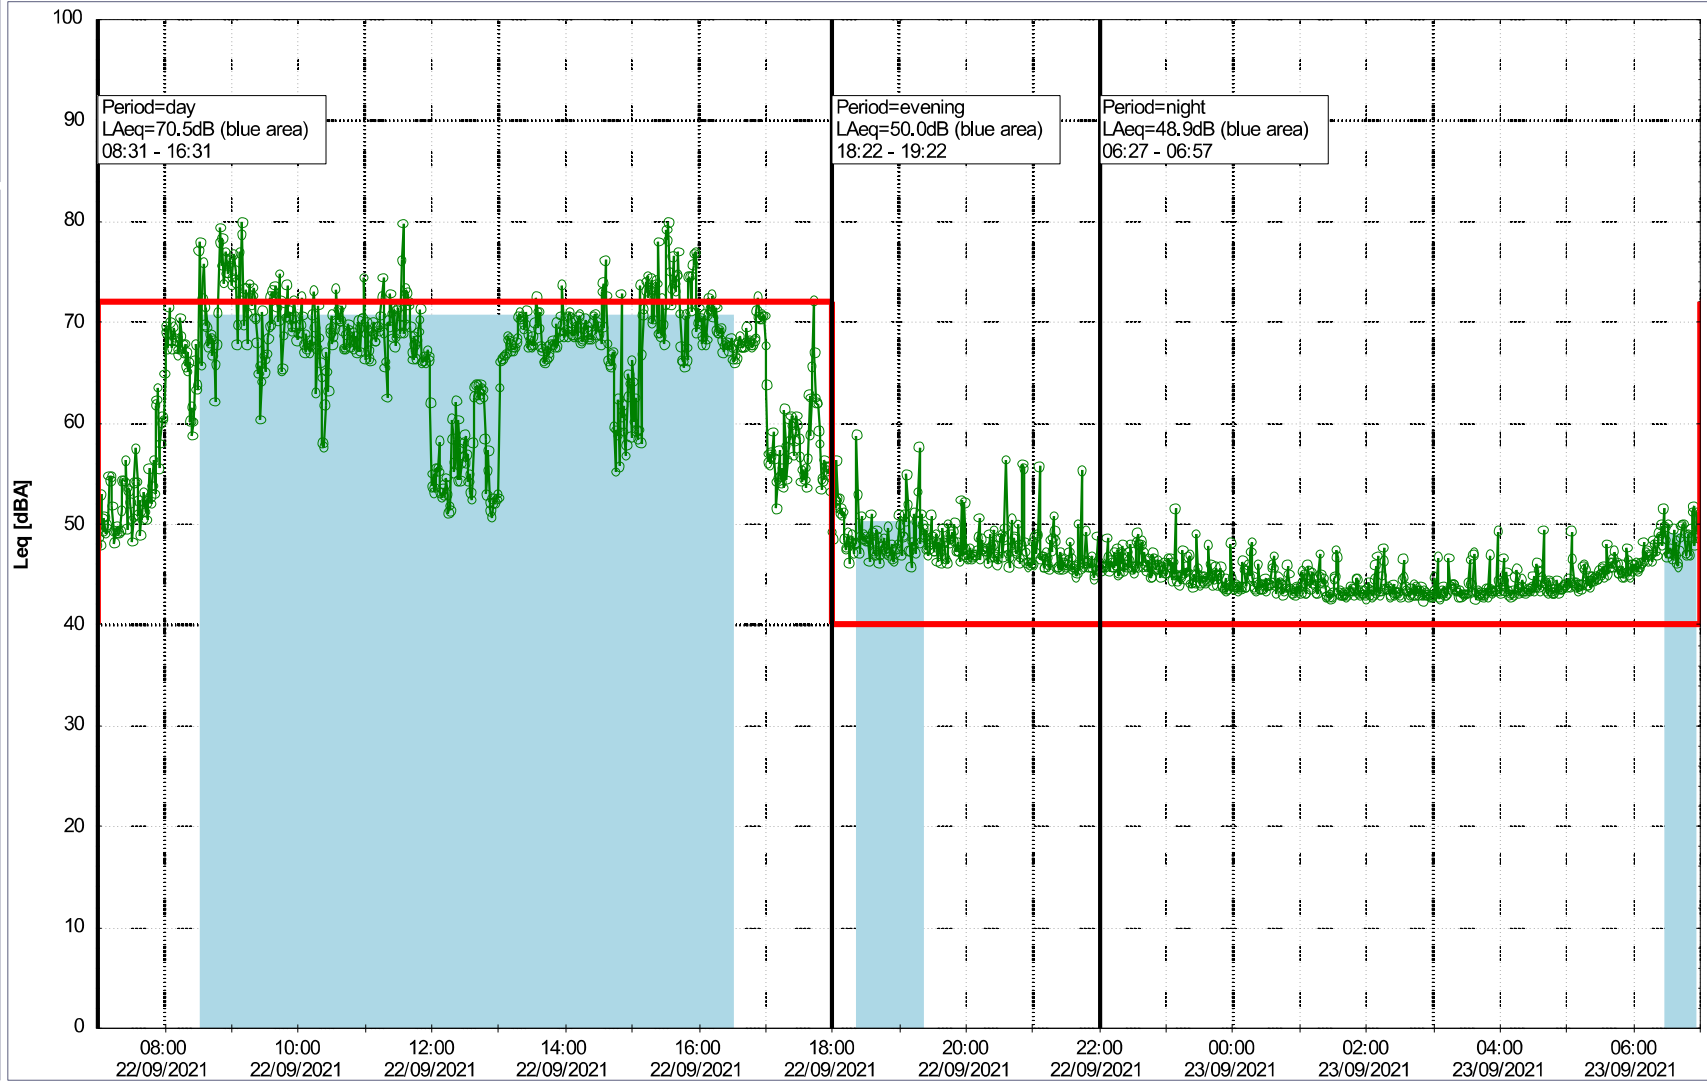

Plan View

Remarks

Noise Time Related Diagram

21/09/2021
22/09/2021

○○○○ MOP_NS01

Project: Kronos Sydhavnen
Construction: Mozarts Plads
Location: N-V

22/09/2021
23/09/2021

Plan View

Remarks

Noise Time Related Diagram

○○○ MOP_NS01

Project: Kronos Sydhavnen
Construction: Mozarts Plads
Location: N-V

Plan View

Remarks

...

Noise Time Related Diagram

23/09/2021
24/09/2021

○○○○ MOP_NS01

Project: Kronos Sydhavnen
Construction: Mozarts Plads
Location: N-V

Plan View

0 5 10 15 20 [m]

Remarks

Noise Time Related Diagram

24/09/2021
25/09/2021

Project: Kronos Sydhavnen
Construction: Mozarts Plads
Location: N-V

26/09/2021
27/09/2021

Noise Time Related Diagram

oooo MOP_NS01

Remarks

...