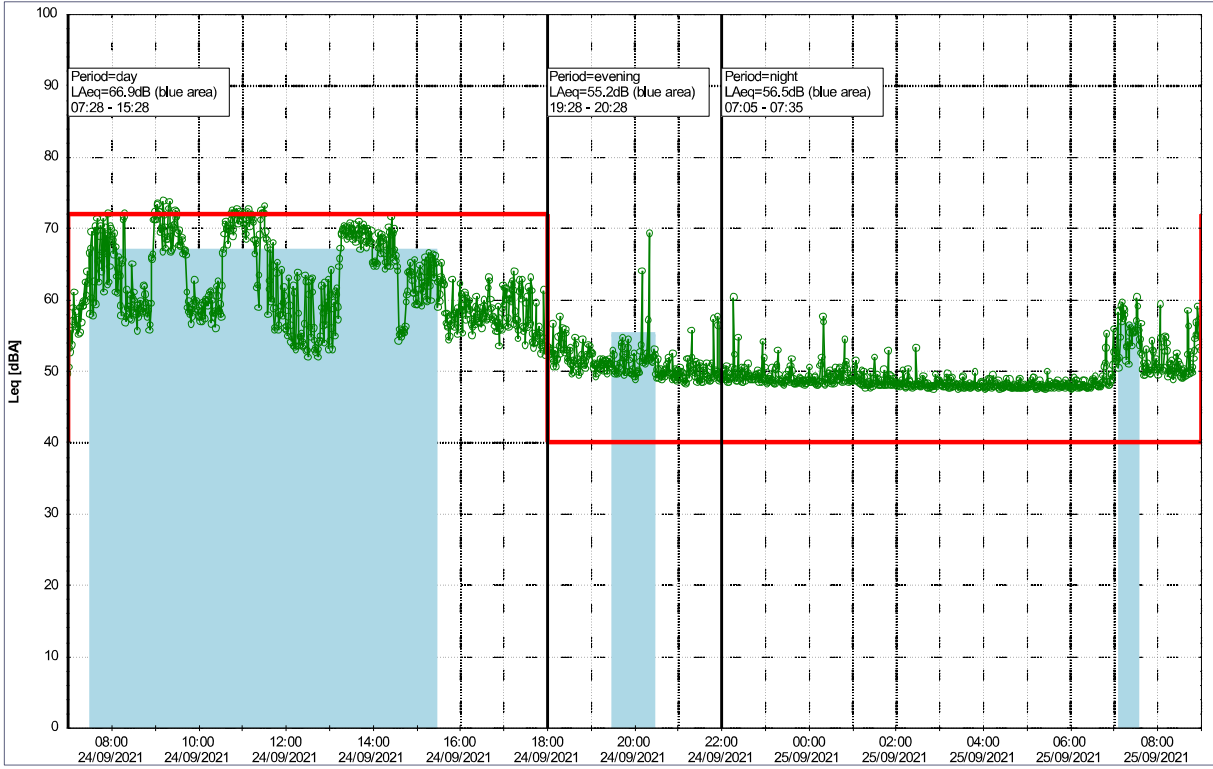

23/09/2021
24/09/2021

○○○○ MOP_NS01

Project: Kronos Sydhavnen
Construction: Mozarts Plads
Location: N-V

Plan View

0 5 10 15 20 [m]

Remarks

Noise Time Related Diagram

24/09/2021
25/09/2021

MOP_NS01

Plan View

Project: Kronos Sydhavnen
Construction: Mozarts Plads
Location: N-V

Noise Time Related Diagram

25/09/2021
26/09/2021

Remarks

oooo MOP_NS01

Plan View

Project: Kronos Sydhavnen
Construction: Mozarts Plads
Location: N-V

26/09/2021
27/09/2021

Noise Time Related Diagram

oooo MOP_NS01

Remarks

...