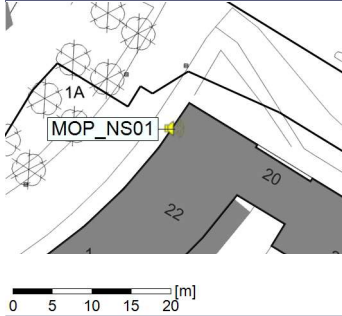

Project: Kronos Sydhavnen
Construction: Mozarts Plads
Location: N-V

Plan View

Remarks

...

Noise Time Related Diagram

20/09/2021
21/09/2021

○○○○ MOP_NS01

Project: Kronos Sydhavnen
Construction: Mozarts Plads
Location: N-V