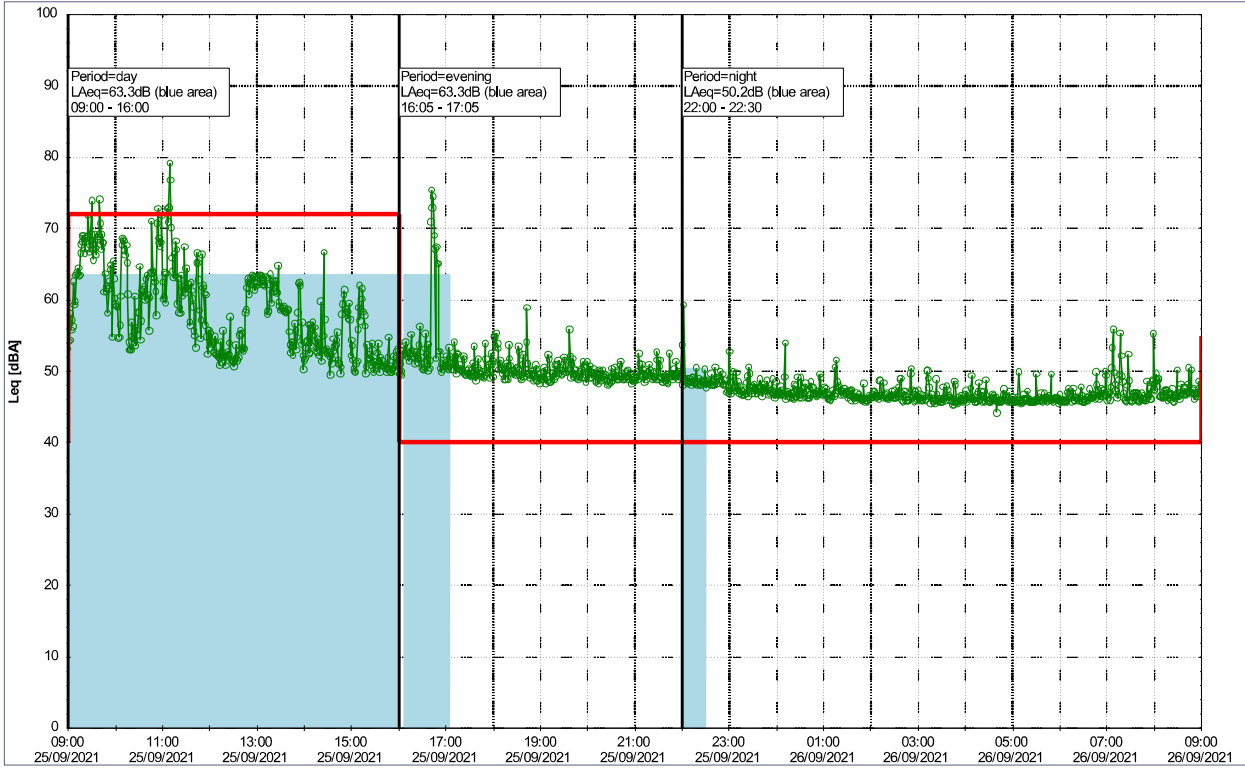

MOP_NS01

Plan View

Project: Kronos Sydhavnen
Construction: Mozarts Plads
Location: N-V

Noise Time Related Diagram

25/09/2021
26/09/2021

Remarks

oooo MOP_NS01

Plan View

Project: Kronos Sydhavnen
Construction: Mozarts Plads
Location: N-V

26/09/2021
27/09/2021

Noise Time Related Diagram

oooo MOP_NS01

Remarks

...