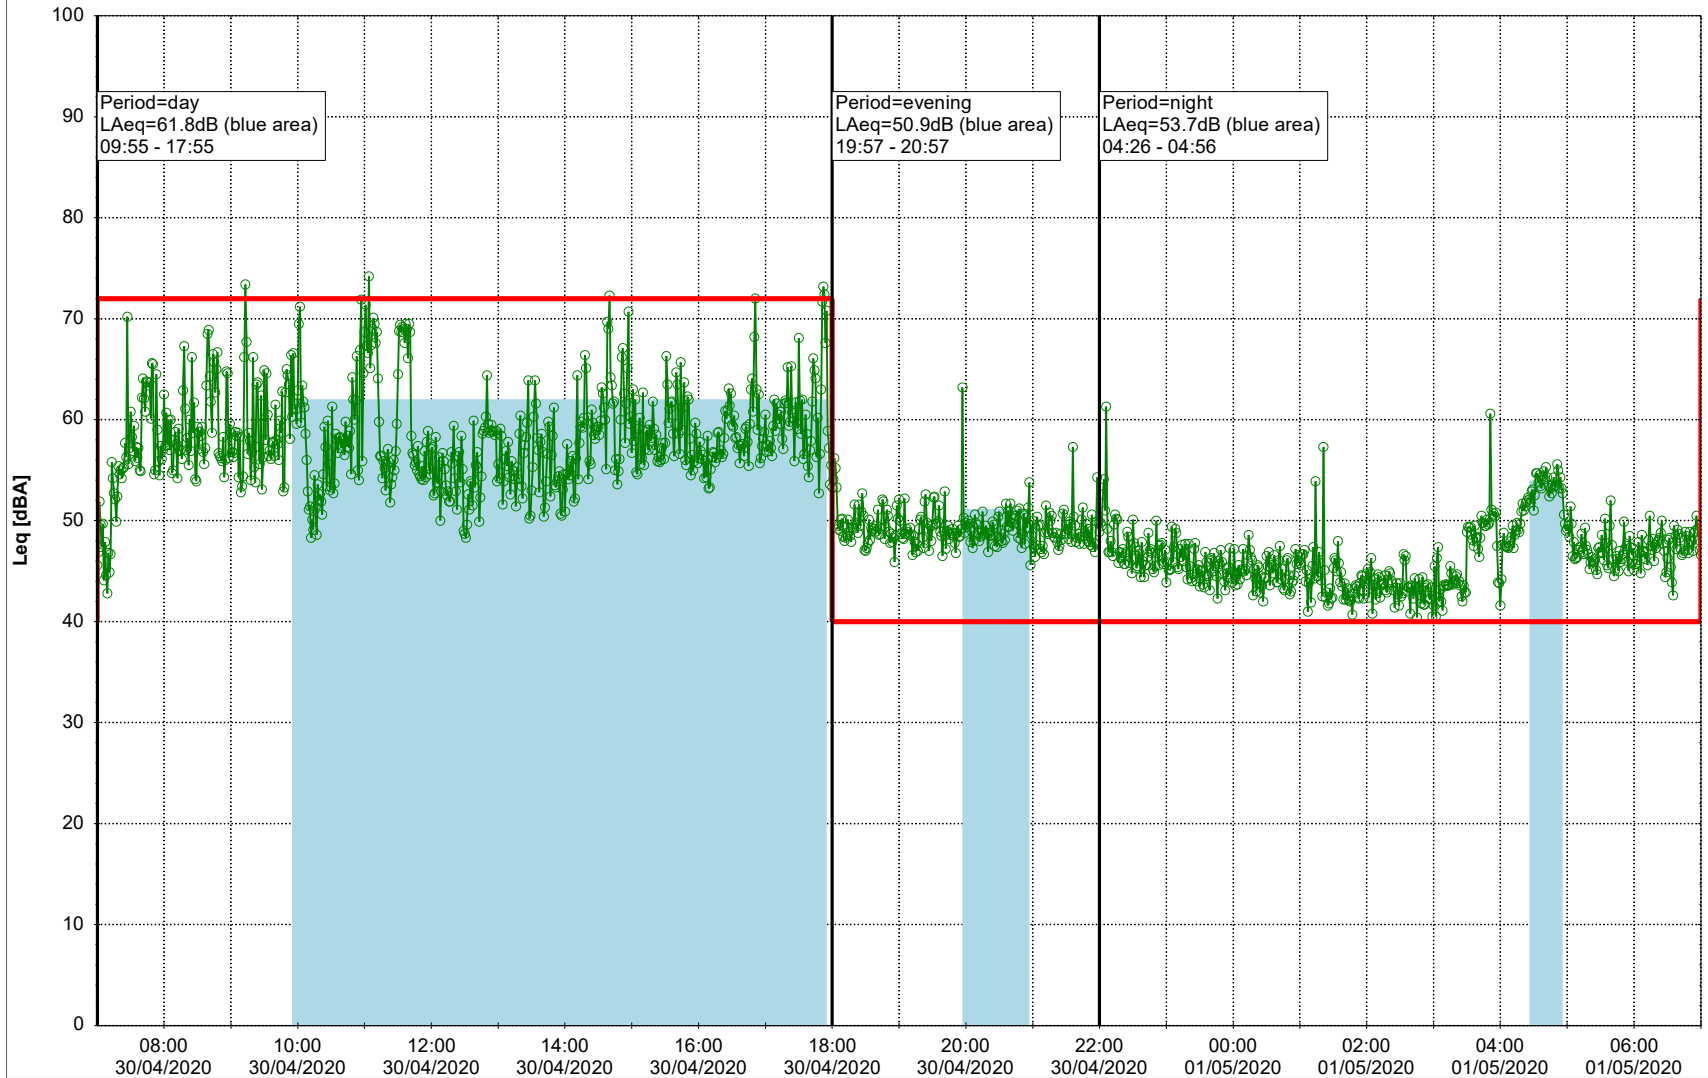

Noise Time Related Diagram

○○○ MOP_NS01