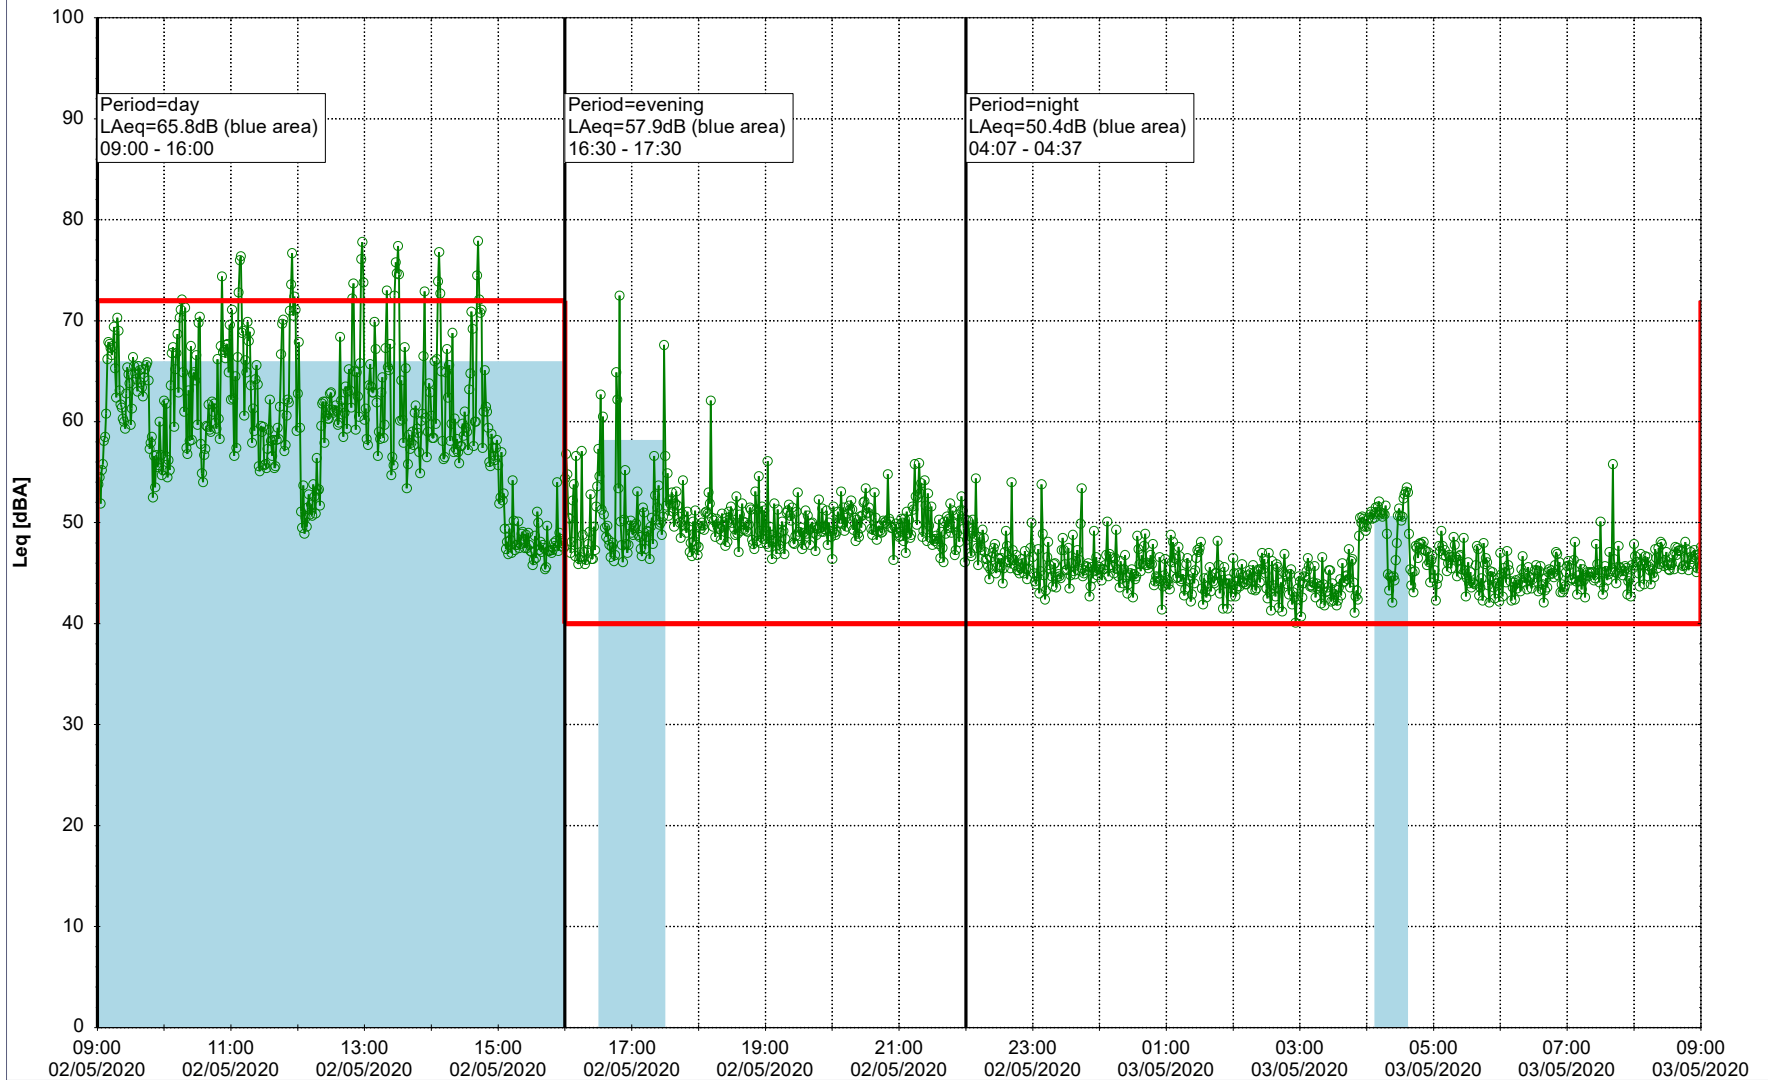

Noise Time Related Diagram

02/05/2020
03/05/2020

○○○○ MOP_NS01