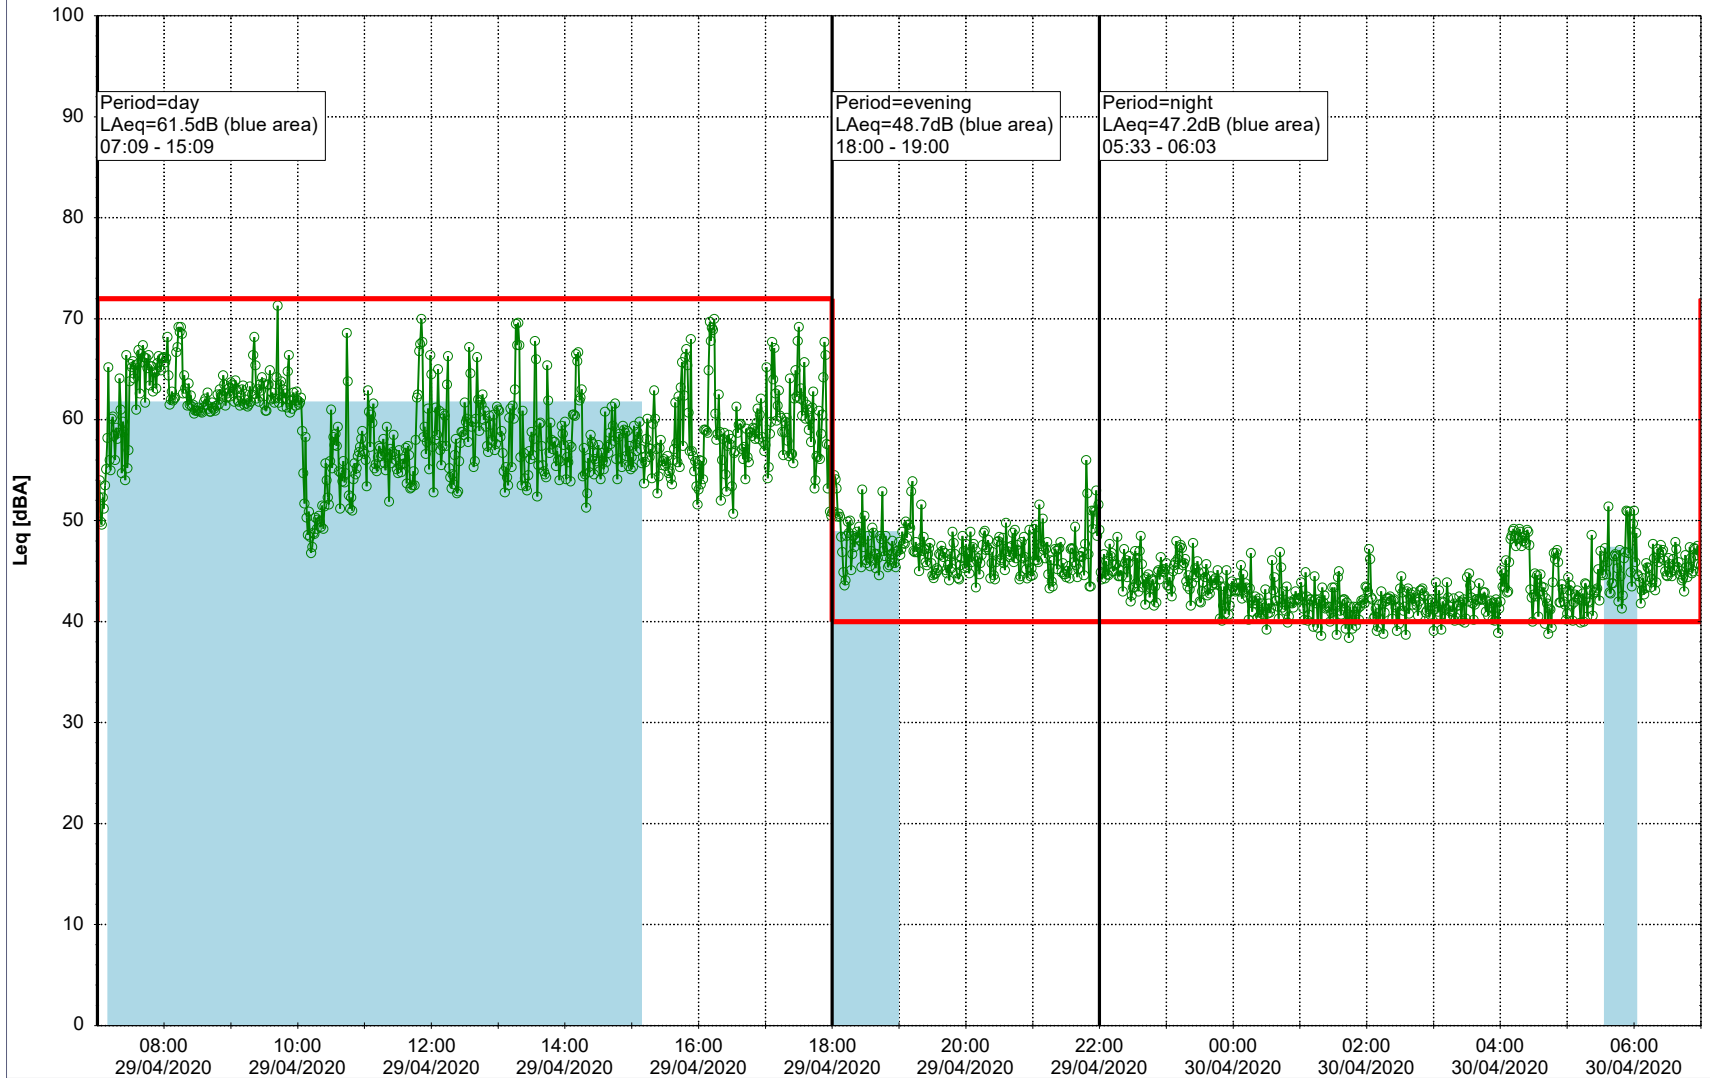

Noise Time Related Diagram

○○○○ MOP_NS01