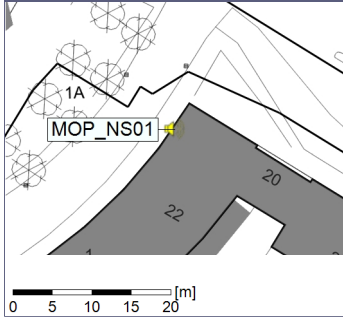

Project: Kronos Sydhavnen
Construction: Mozarts Plads
Location: N-V

03/05/2021
04/05/2021

Plan View

Remarks

...

Noise Time Related Diagram

○○○ MOP_NS01

Project: Kronos Sydhavnen
Construction: Mozarts Plads
Location: N-V