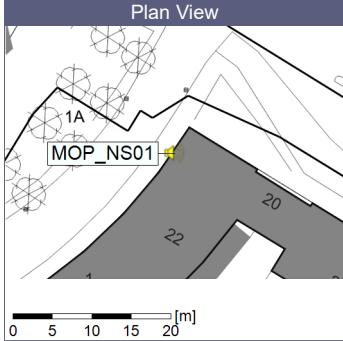

...

Noise Time Related Diagram

Project: Kronos Sydhavnen
Construction: Mozarts Plads
Location: N-V

07/05/2021
08/05/2021

Noise Time Related Diagram

○○○○ MOP_NS01

Remarks

...