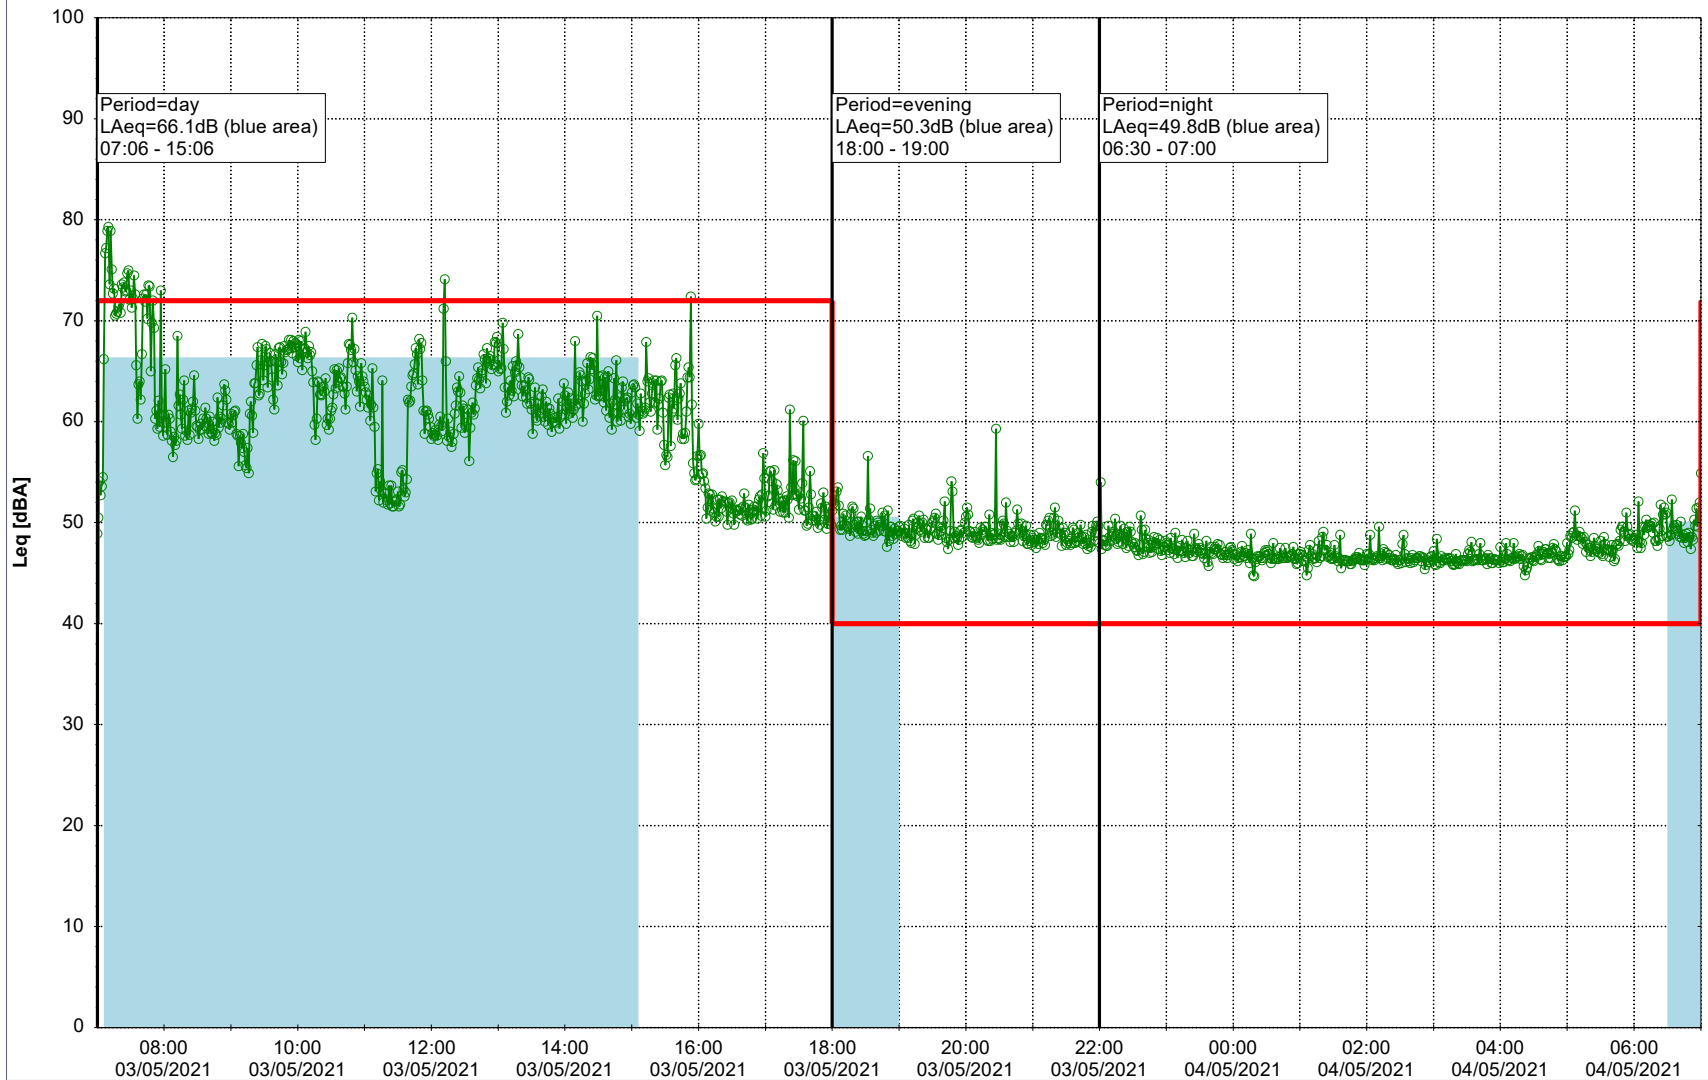

Project: Kronos Sydhavnen
Construction: Mozarts Plads
Location: N-V

03/05/2021
04/05/2021

Plan View

Remarks

...

Noise Time Related Diagram

○○○ MOP_NS01

Project: Kronos Sydhavnen
Construction: Mozarts Plads
Location: N-V

Plan View

Remarks

...

Noise Time Related Diagram

04/05/2021
05/05/2021

○○○○ MOP_NS01

Project: Kronos Sydhavnen
Construction: Mozarts Plads
Location: N-V

Plan View

...

Noise Time Related Diagram

Project: Kronos Sydhavnen
Construction: Mozarts Plads
Location: N-V

07/05/2021
08/05/2021

Noise Time Related Diagram

○○○○ MOP_NS01

Remarks

...

Project: Kronos Sydhavnen
Construction: Mozarts Plads
Location: N-V

08/05/2021
09/05/2021

Plan View

Remarks

- Tegholmen

Noise Time Related Diagram

○○○ MOP_NS01

Project: Kronos Sydhavnen
Construction: Mozarts Plads
Location: N-V