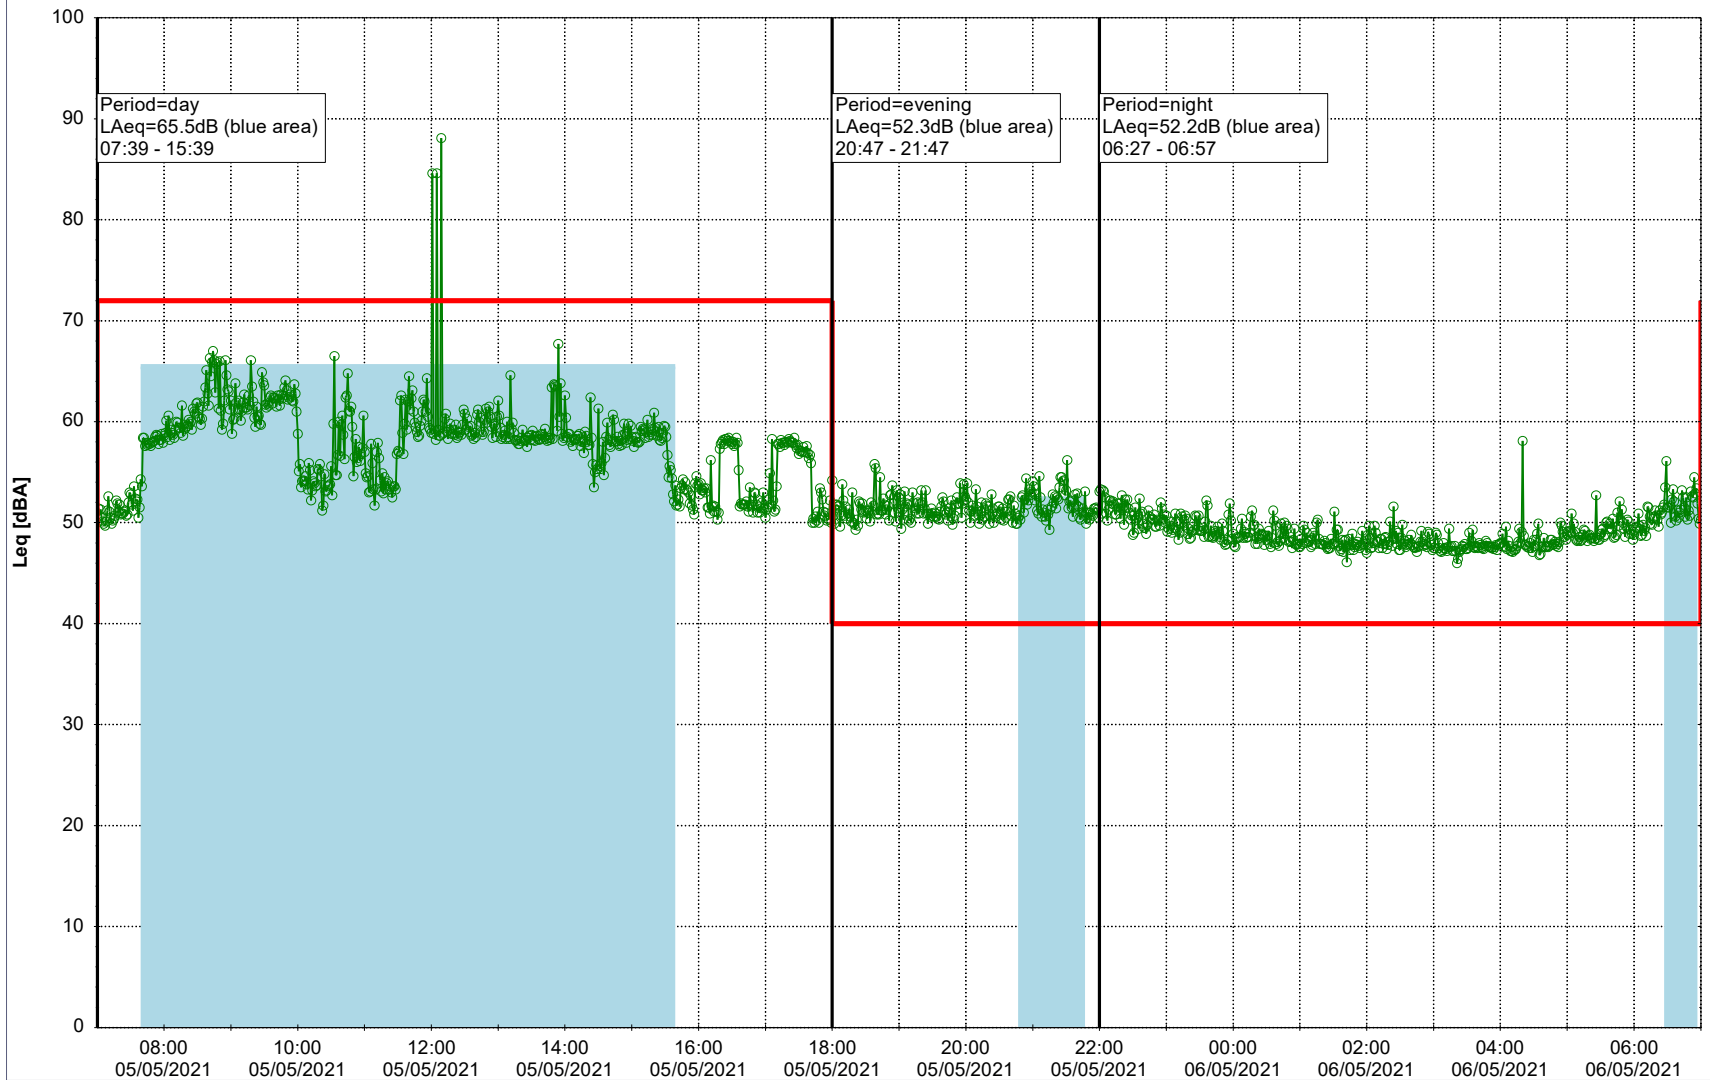

Plan View

Remarks

...

Noise Time Related Diagram

04/05/2021
05/05/2021

○○○○ MOP_NS01

Project: Kronos Sydhavnen
Construction: Mozarts Plads
Location: N-V

Plan View

Remarks

...

Noise Time Related Diagram

05/05/2021
06/05/2021

○○○○ MOP_NS01

Project: Kronos Sydhavnen
Construction: Mozarts Plads
Location: N-V

06/05/2021
07/05/2021

Remarks

...

Noise Time Related Diagram

Project: Kronos Sydhavnen
Construction: Mozarts Plads
Location: N-V

07/05/2021
08/05/2021

Noise Time Related Diagram

○○○○ MOP_NS01

Remarks

...

Project: Kronos Sydhavnen
Construction: Mozarts Plads
Location: N-V

08/05/2021
09/05/2021

Plan View

Remarks

- Tegholmen

Noise Time Related Diagram

○○○ MOP_NS01

Project: Kronos Sydhavnen
Construction: Mozarts Plads
Location: N-V