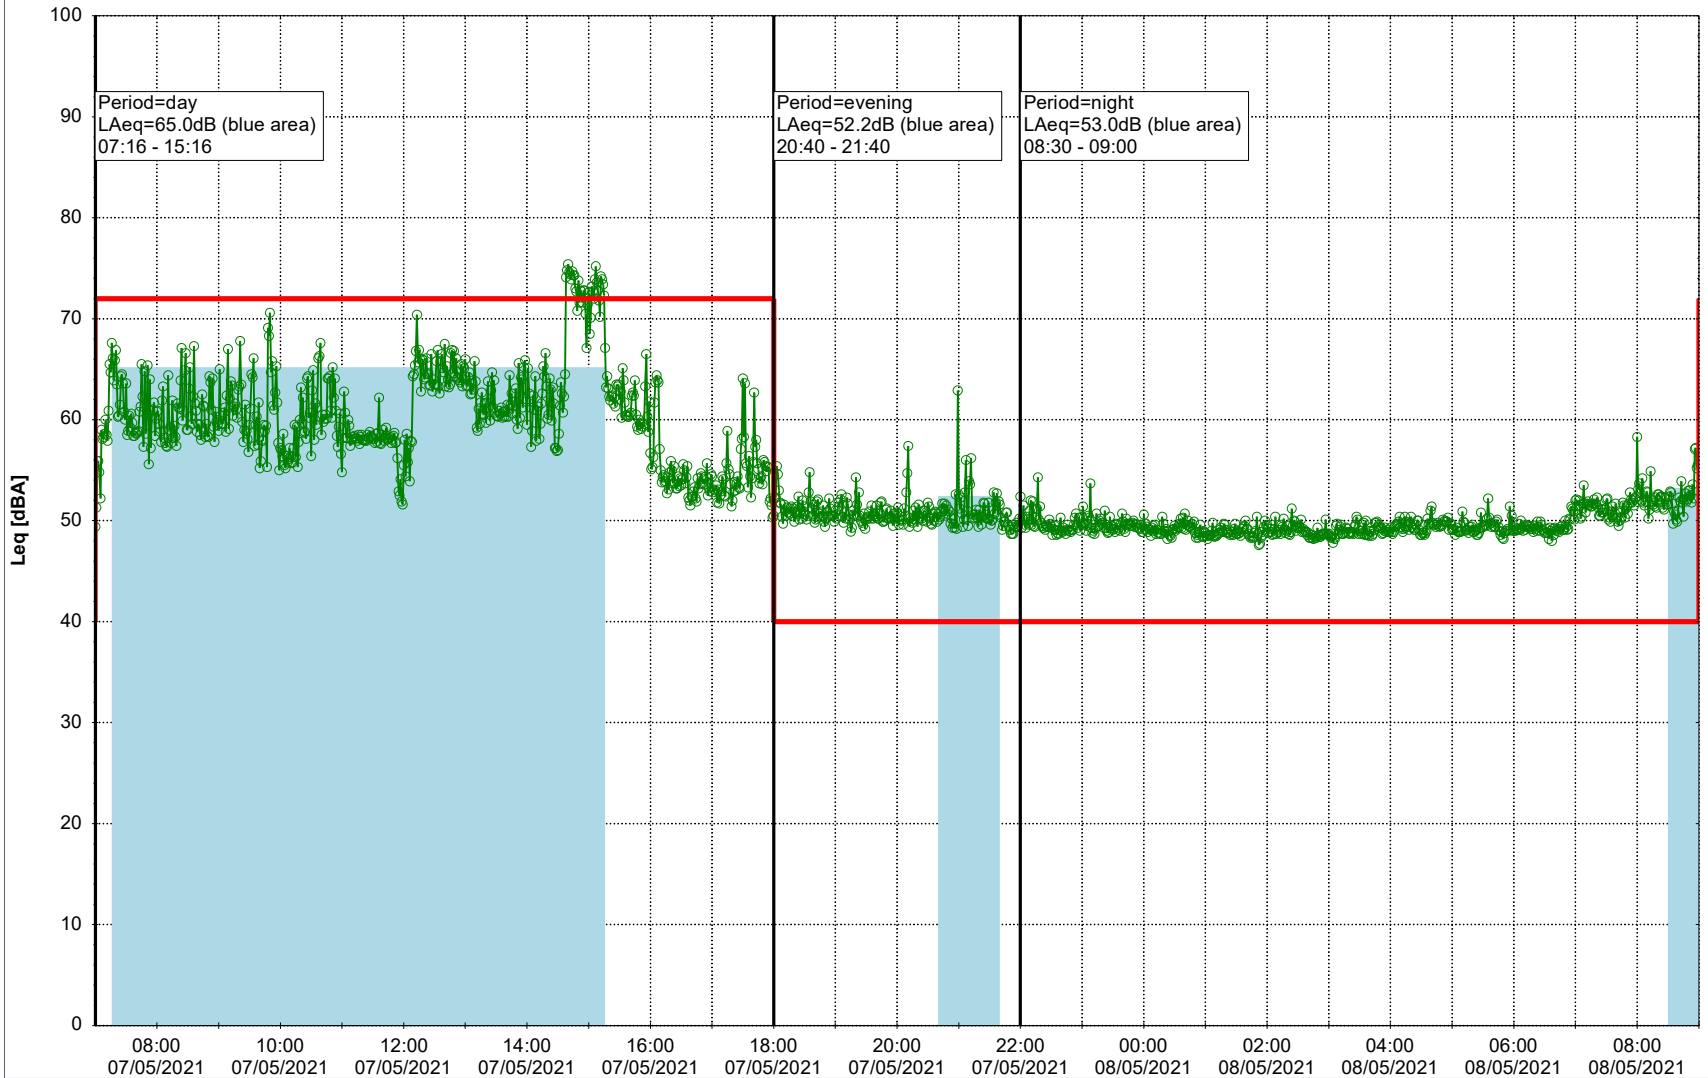

...

Noise Time Related Diagram

Project: Kronos Sydhavnen
Construction: Mozarts Plads
Location: N-V

07/05/2021
08/05/2021

Noise Time Related Diagram

○○○○ MOP_NS01

Remarks

...

Project: Kronos Sydhavnen
Construction: Mozarts Plads
Location: N-V

08/05/2021
09/05/2021

Plan View

Remarks

- Tegholmen

Noise Time Related Diagram

○○○ MOP_NS01

Project: Kronos Sydhavnen
Construction: Mozarts Plads
Location: N-V