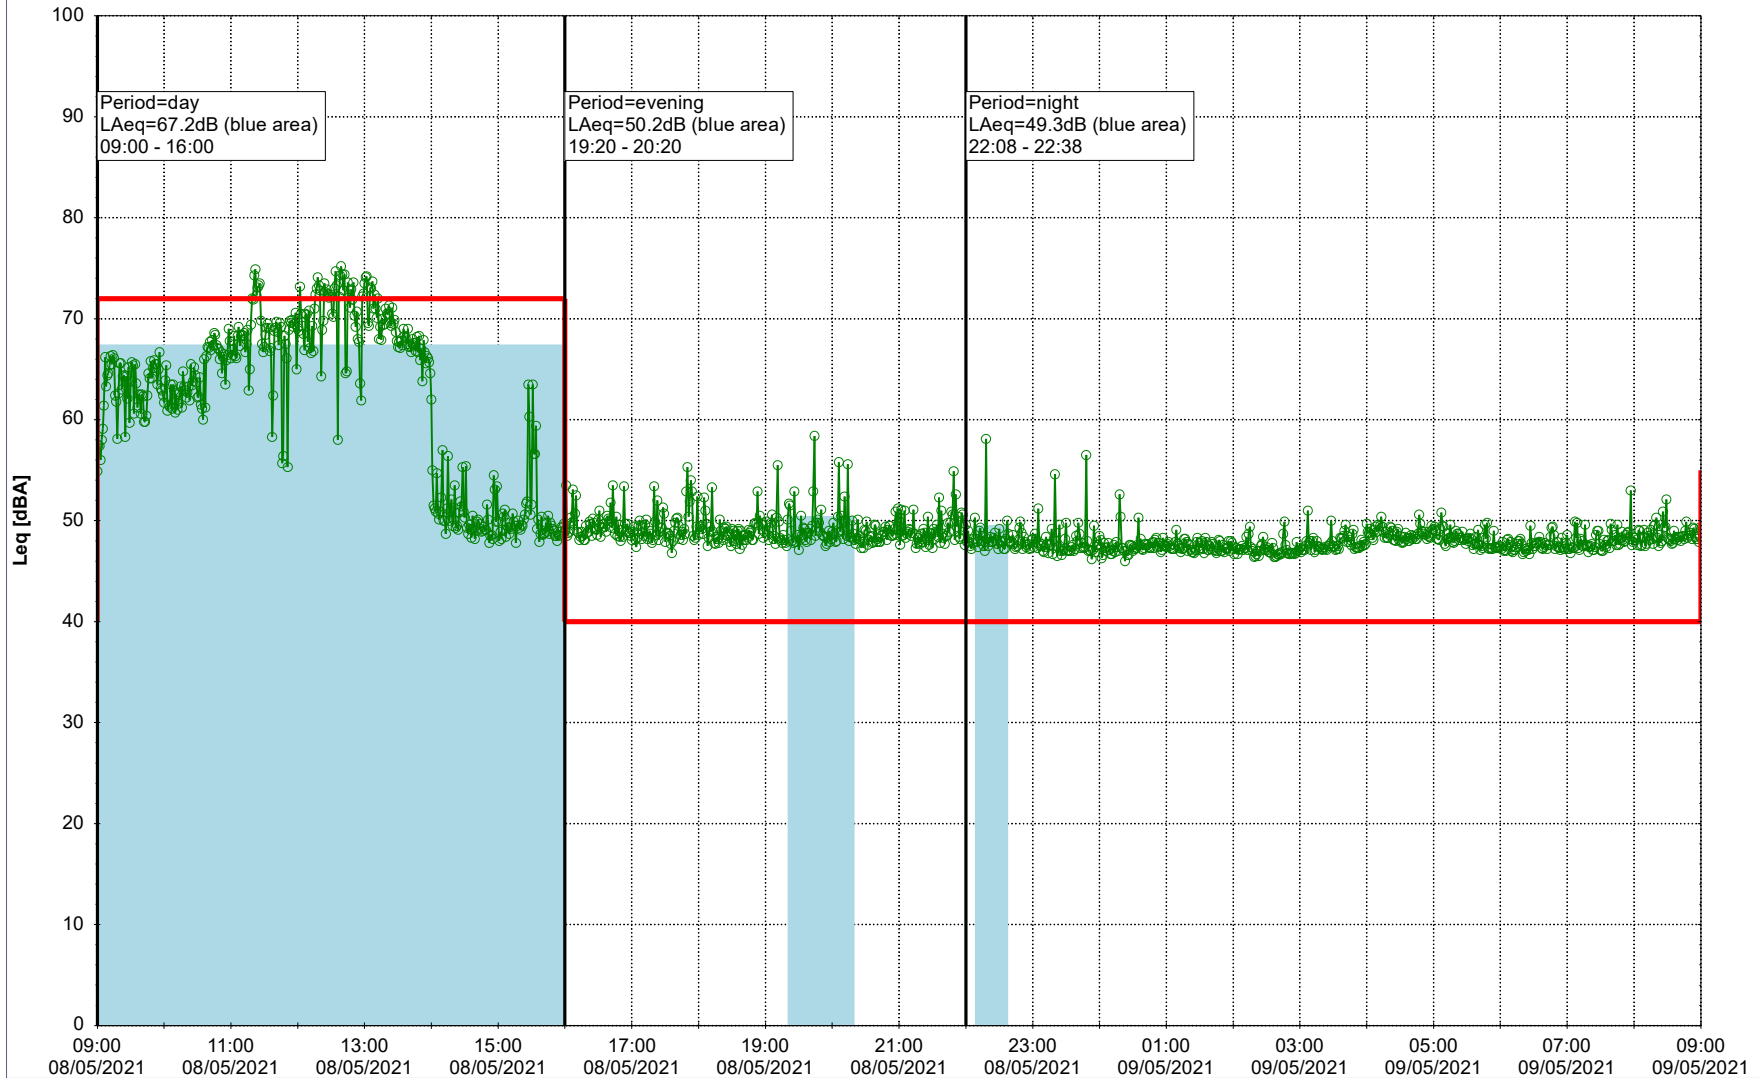

Project: Kronos Sydhavnen
Construction: Mozarts Plads
Location: N-V

08/05/2021
09/05/2021

Plan View

Remarks

- Tegholmen

Noise Time Related Diagram

○○○ MOP_NS01

Project: Kronos Sydhavnen
Construction: Mozarts Plads
Location: N-V

09/05/2021
10/05/2021

Plan View

Remarks

...

Noise Time Related Diagram

○○○○ MOP_NS01