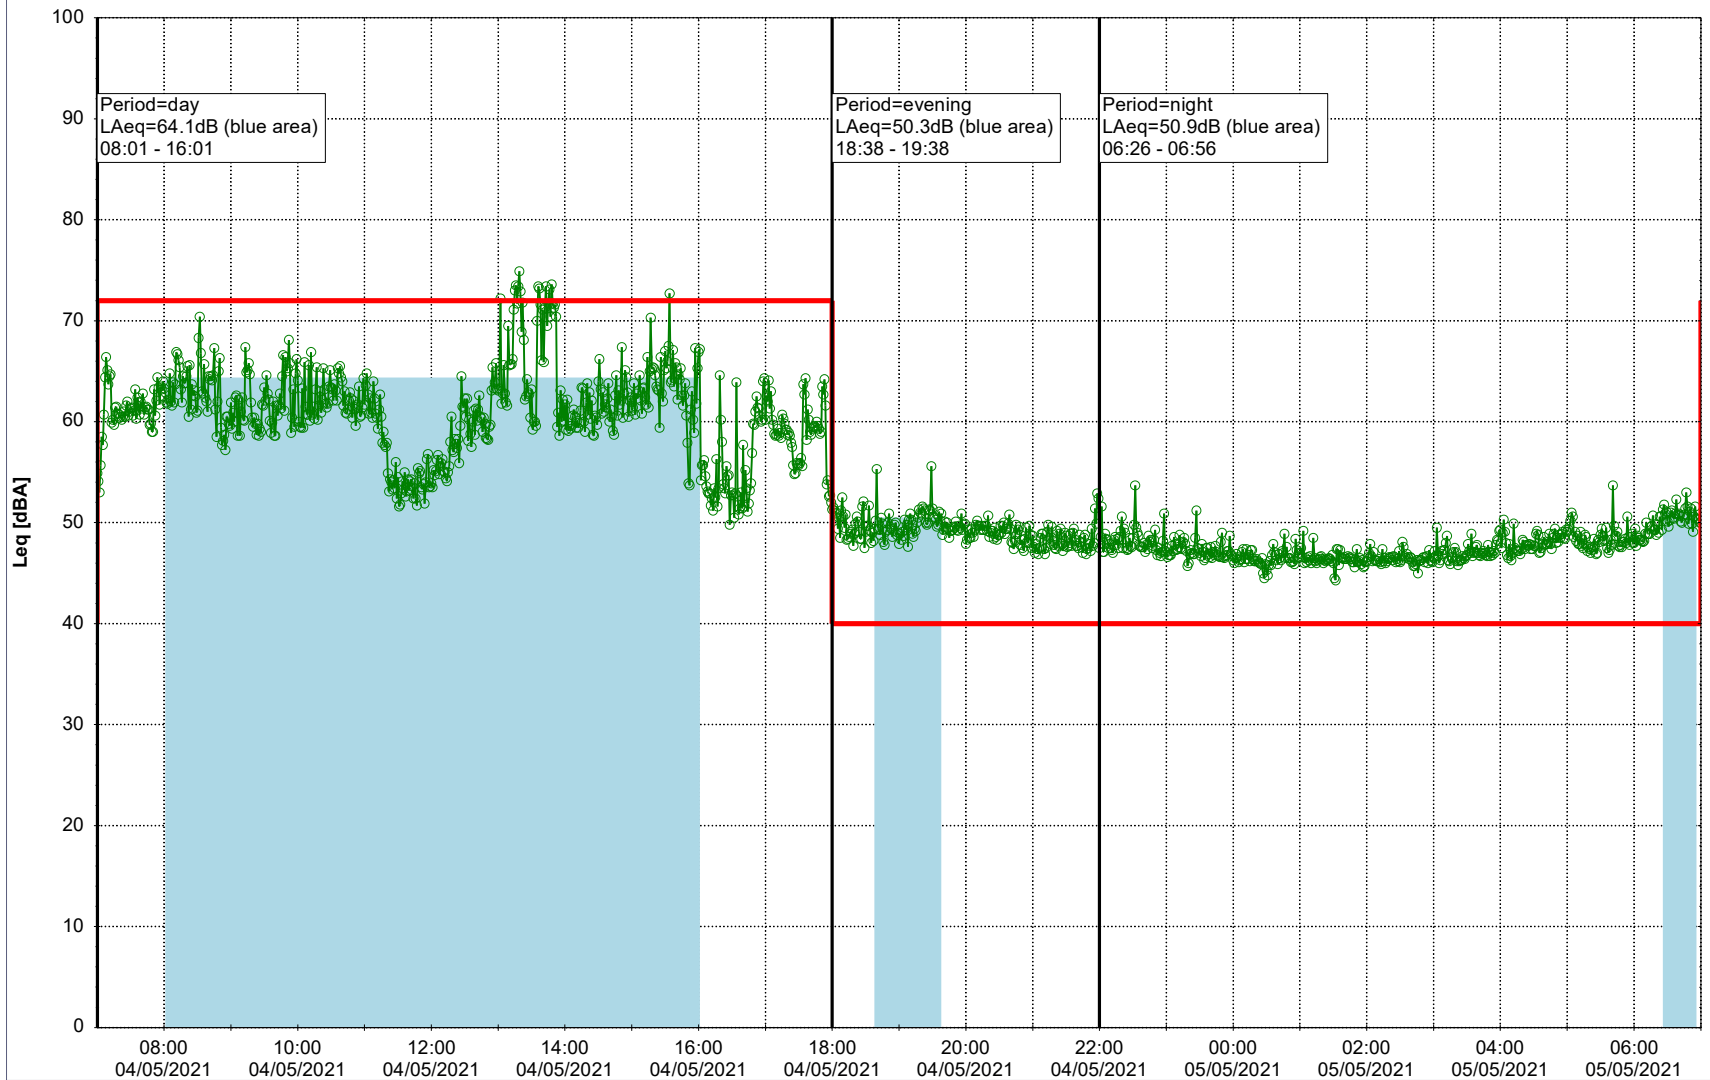

Plan View

Remarks

...

Noise Time Related Diagram

04/05/2021
05/05/2021

○○○○ MOP_NS01

Project: Kronos Sydhavnen
Construction: Mozarts Plads
Location: N-V

Plan View

Remarks

...

Noise Time Related Diagram

05/05/2021
06/05/2021

○○○○ MOP_NS01

Project: Kronos Sydhavnen
Construction: Mozarts Plads
Location: N-V

06/05/2021
07/05/2021

Remarks

...

Noise Time Related Diagram

Project: Kronos Sydhavnen
Construction: Mozarts Plads
Location: N-V

07/05/2021
08/05/2021

Noise Time Related Diagram

○○○○ MOP_NS01

Remarks

...

Project: Kronos Sydhavnen
Construction: Mozarts Plads
Location: N-V

08/05/2021
09/05/2021

Plan View

Remarks

- Tegholmen

Noise Time Related Diagram

○○○ MOP_NS01

Project: Kronos Sydhavnen
Construction: Mozarts Plads
Location: N-V