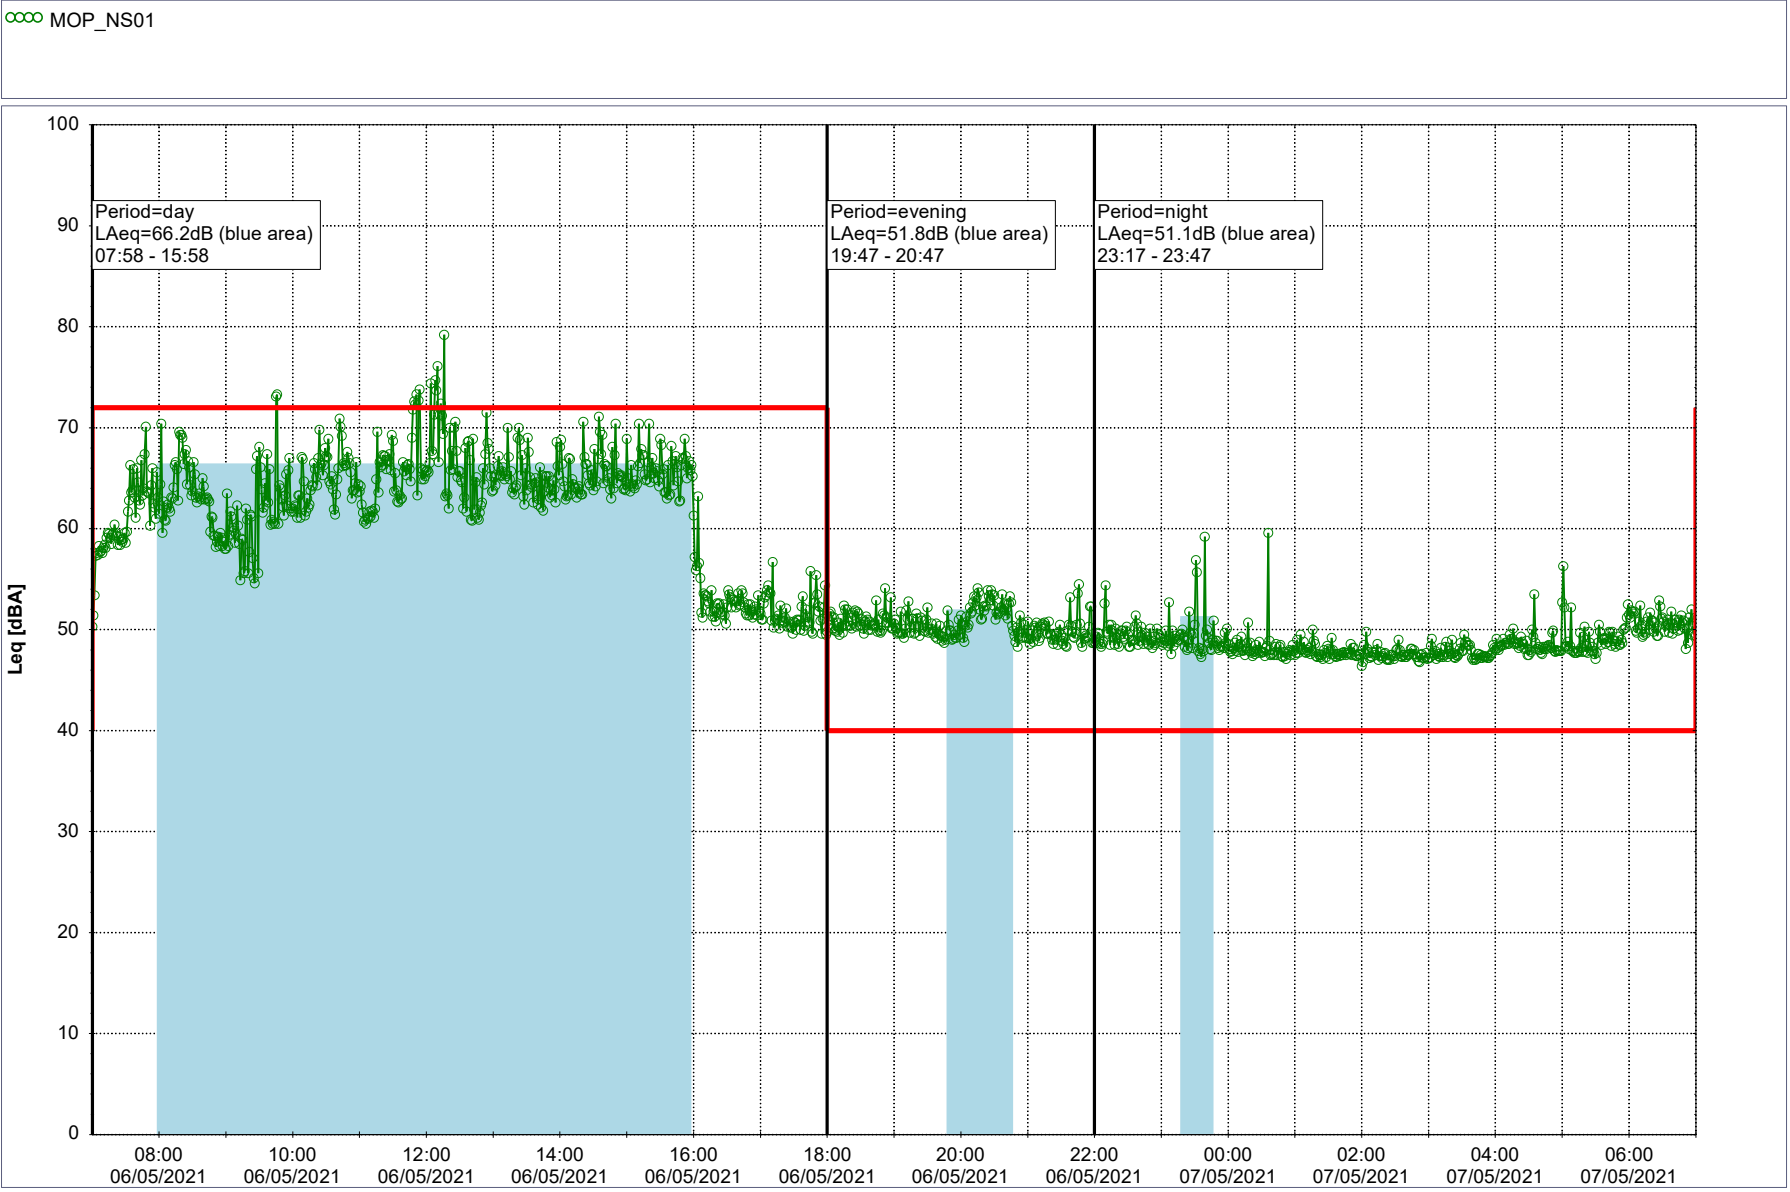

Remarks

...

Noise Time Related Diagram

05/05/2021
06/05/2021

○○○○ MOP_NS01

Project: Kronos Sydhavnen
Construction: Mozarts Plads
Location: N-V

06/05/2021
07/05/2021

Remarks

...

Noise Time Related Diagram

Project: Kronos Sydhavnen
Construction: Mozarts Plads
Location: N-V

07/05/2021
08/05/2021

Noise Time Related Diagram

○○○○ MOP_NS01

Remarks

...

Project: Kronos Sydhavnen
Construction: Mozarts Plads
Location: N-V

08/05/2021
09/05/2021

Plan View

Remarks

- Tegholmen

Noise Time Related Diagram

○○○ MOP_NS01

Project: Kronos Sydhavnen
Construction: Mozarts Plads
Location: N-V