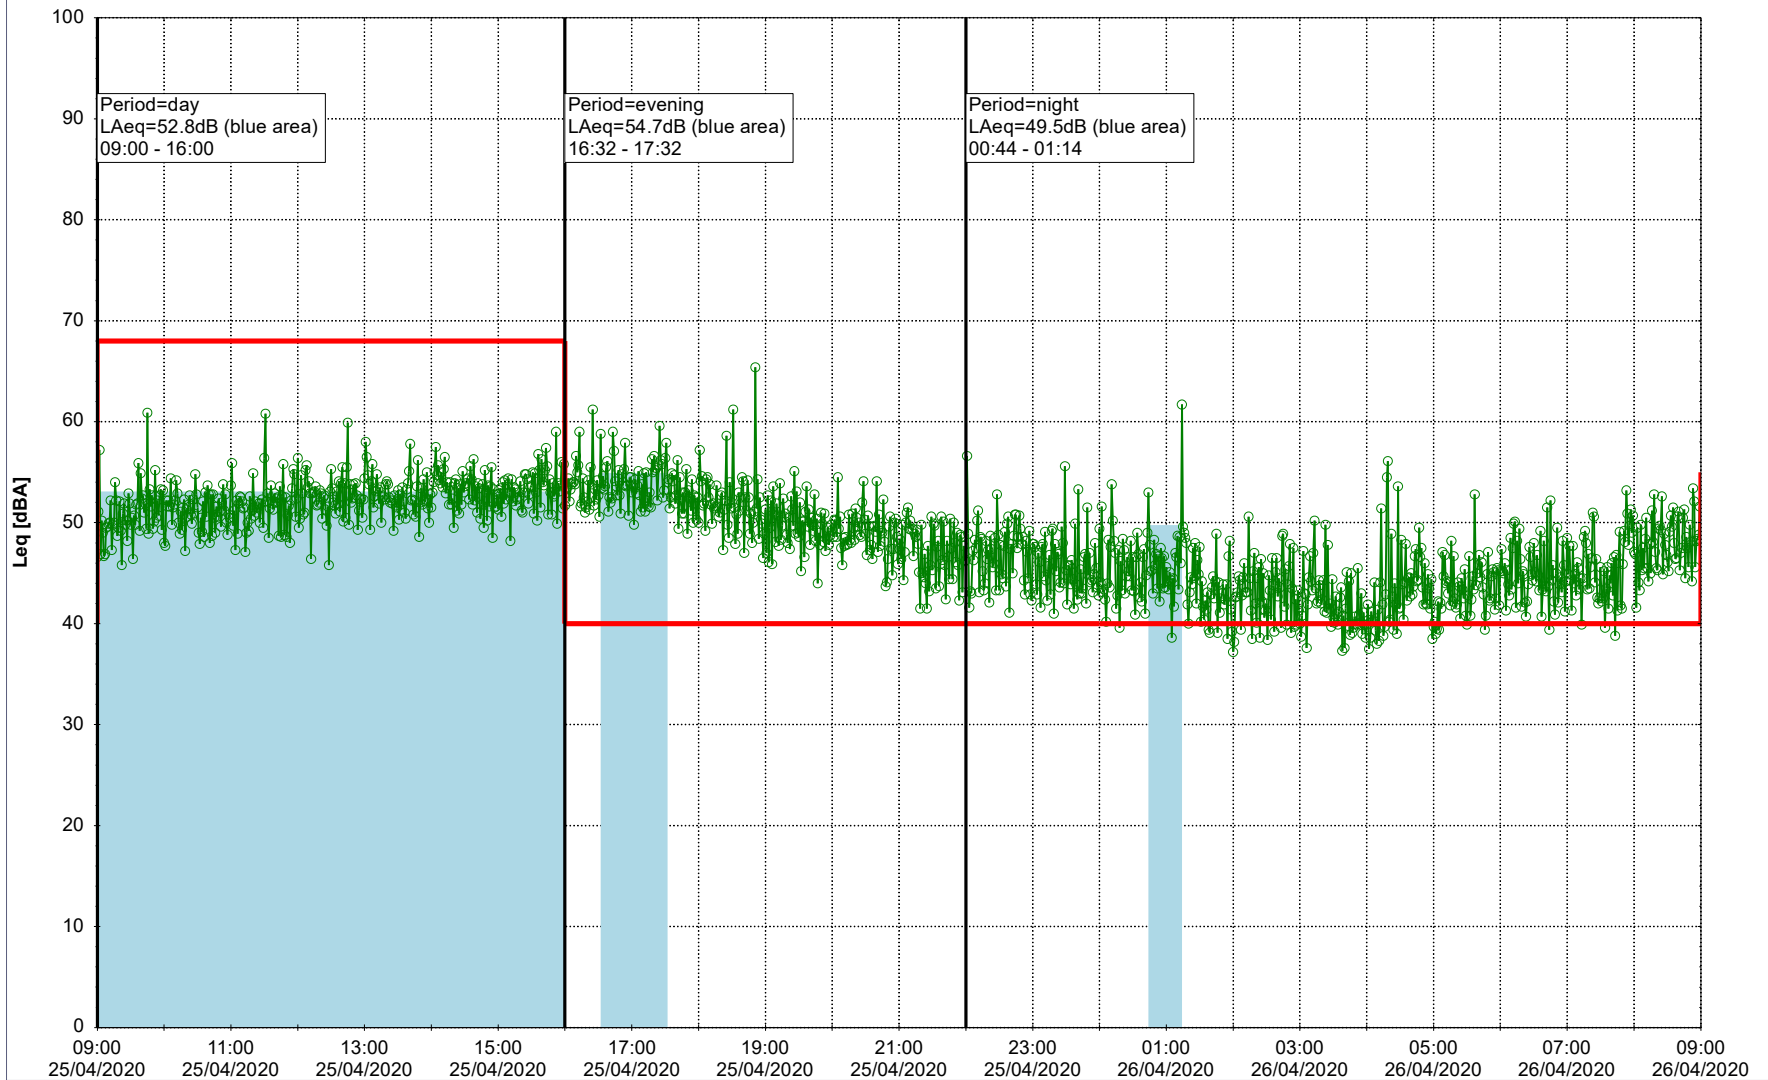

Noise Time Related Diagram

24/04/2020
25/04/2020

○ ○ ○ ○ HOL_NS01

Project: Kronos Sydhavnen
Construction: Havneholmen
Location: N-V

Plan View

Remarks

...

Noise Time Related Diagram

25/04/2020
26/04/2020

○ ○ ○ ○ HOL_NS01

Project: Kronos Sydhavnen
Construction: Havneholmen
Location: N-V

Plan View

Remarks

...

Noise Time Related Diagram

26/04/2020
27/04/2020