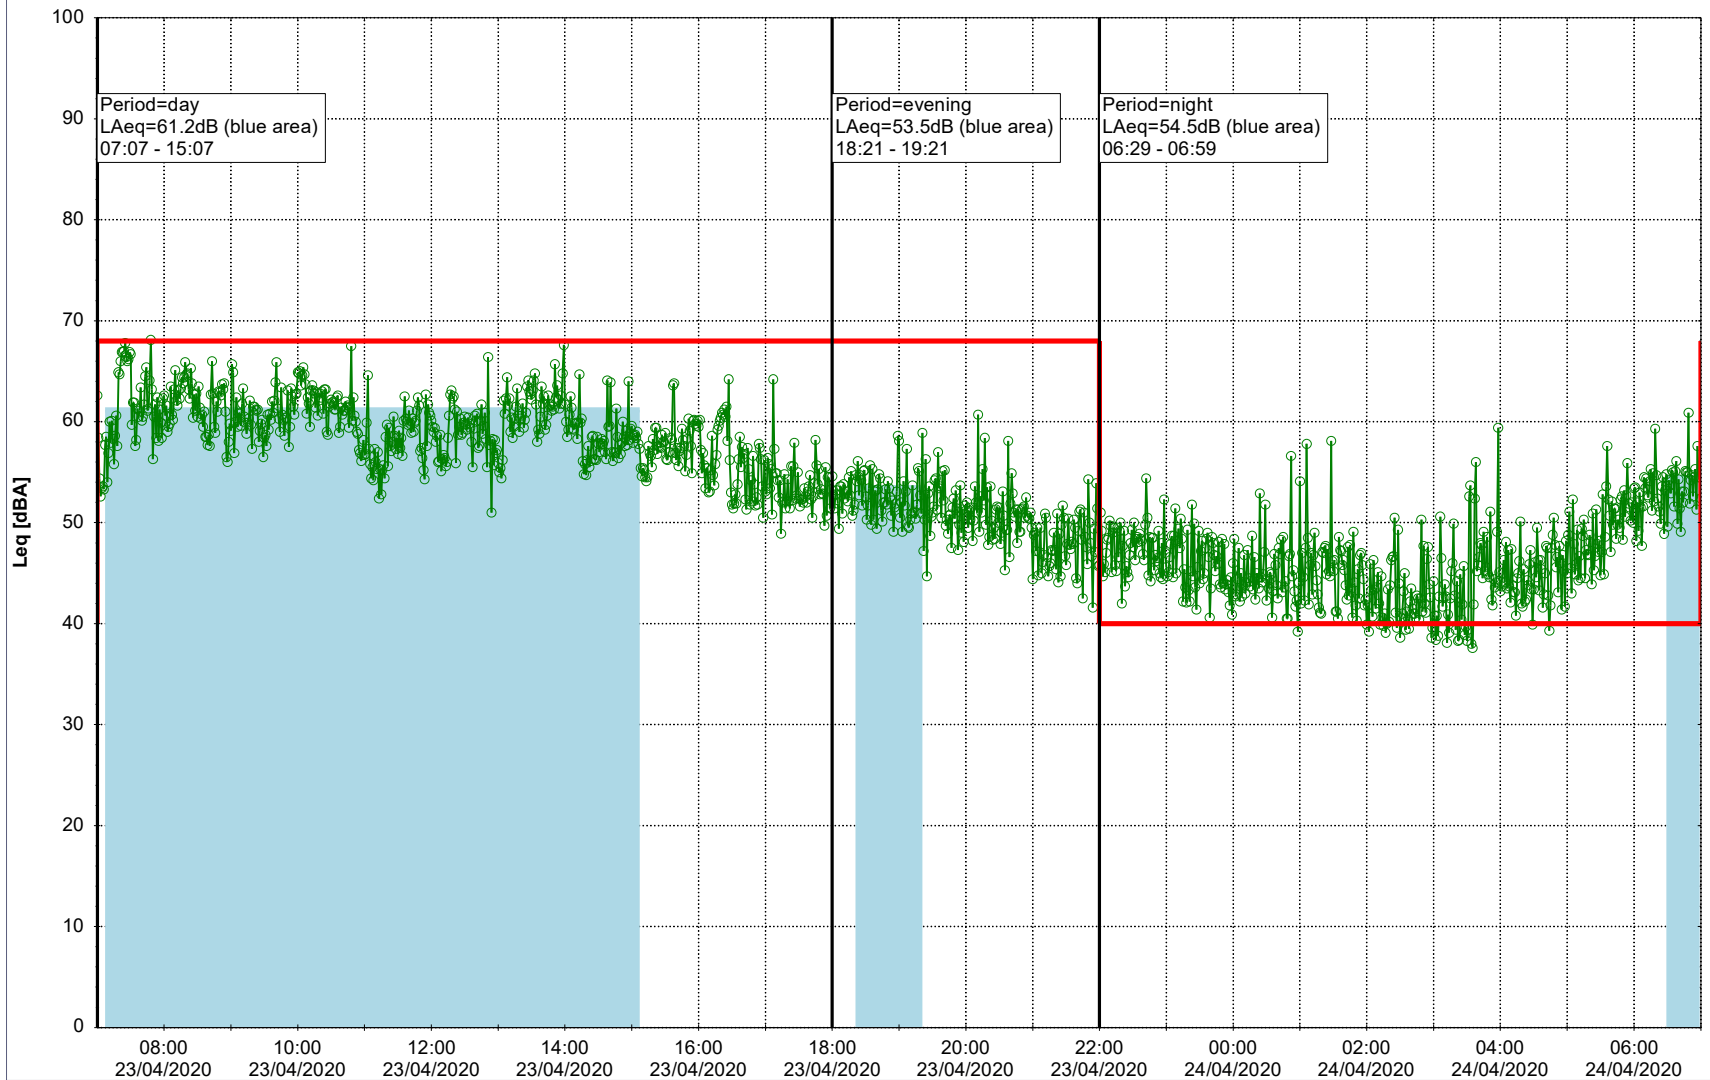

Remarks

...

Noise Time Related Diagram

22/04/2020
23/04/2020

○ ○ ○ ○ HOL_NS01

Project: Kronos Sydhavnen
Construction: Havneholmen
Location: N-V

Plan View

Remarks

...

Noise Time Related Diagram

23/04/2020
24/04/2020

○ ○ ○ ○ HOL_NS01

Project: Kronos Sydhavnen
Construction: Havneholmen
Location: N-V

Plan View

Remarks

...

Noise Time Related Diagram

24/04/2020
25/04/2020

○ ○ ○ ○ HOL_NS01

Project: Kronos Sydhavnen
Construction: Havneholmen
Location: N-V

Plan View

Remarks

...

Noise Time Related Diagram