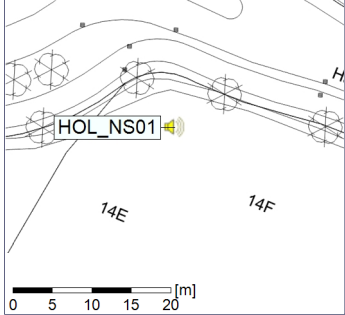

Noise Time Related Diagram

24/04/2020
25/04/2020

○ ○ ○ ○ HOL_NS01

Project: Kronos Sydhavnen
Construction: Havneholmen
Location: N-V

Plan View

Remarks

...

Noise Time Related Diagram