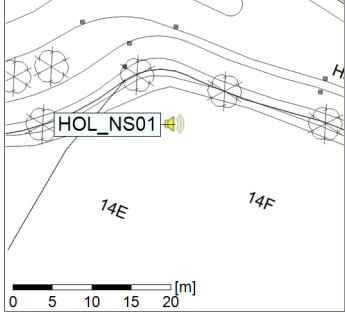

...

Noise Time Related Diagram

23/04/2020
24/04/2020

○ ○ ○ ○ HOL_NS01

Project: Kronos Sydhavnen
Construction: Havneholmen
Location: N-V

Plan View

Remarks

...

Noise Time Related Diagram

24/04/2020
25/04/2020

○ ○ ○ ○ HOL_NS01

Project: Kronos Sydhavnen
Construction: Havneholmen
Location: N-V

Plan View

Remarks

...

Noise Time Related Diagram