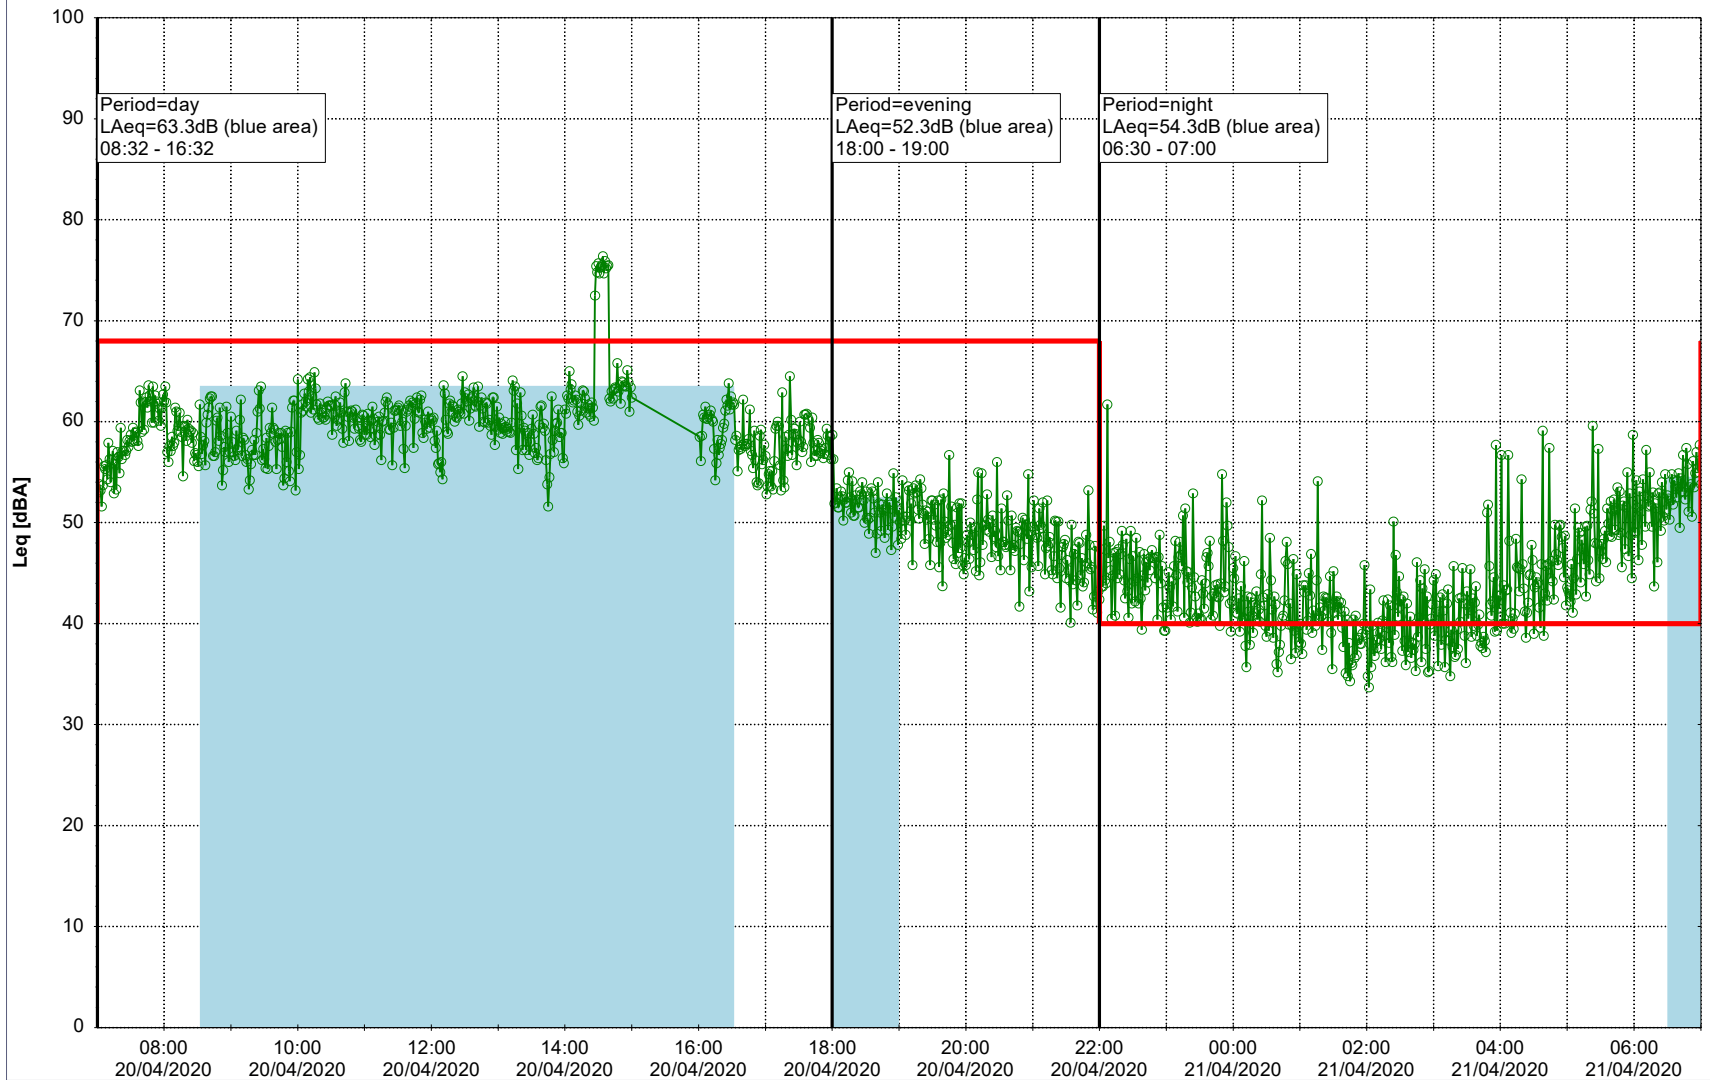

Project: Kronos Sydhavnen
Construction: Havneholmen
Location: N-V

Plan View

Remarks

...

Noise Time Related Diagram

20/04/2020
21/04/2020

○ ○ ○ ○ HOL_NS01

Project: Kronos Sydhavnen
Construction: Havneholmen
Location: N-V

Plan View

Remarks

...

Noise Time Related Diagram

21/04/2020
22/04/2020

○ ○ ○ ○ HOL_NS01

Project: Kronos Sydhavnen
Construction: Havneholmen
Location: N-V

Plan View

Remarks

...

Noise Time Related Diagram

22/04/2020
23/04/2020

○ ○ ○ ○ HOL_NS01

Project: Kronos Sydhavnen
Construction: Havneholmen
Location: N-V

Plan View

Remarks

Noise Time Related Diagram

24/04/2020
25/04/2020

○ ○ ○ ○ HOL_NS01

Project: Kronos Sydhavnen
Construction: Havneholmen
Location: N-V

Plan View

Remarks

...

Noise Time Related Diagram