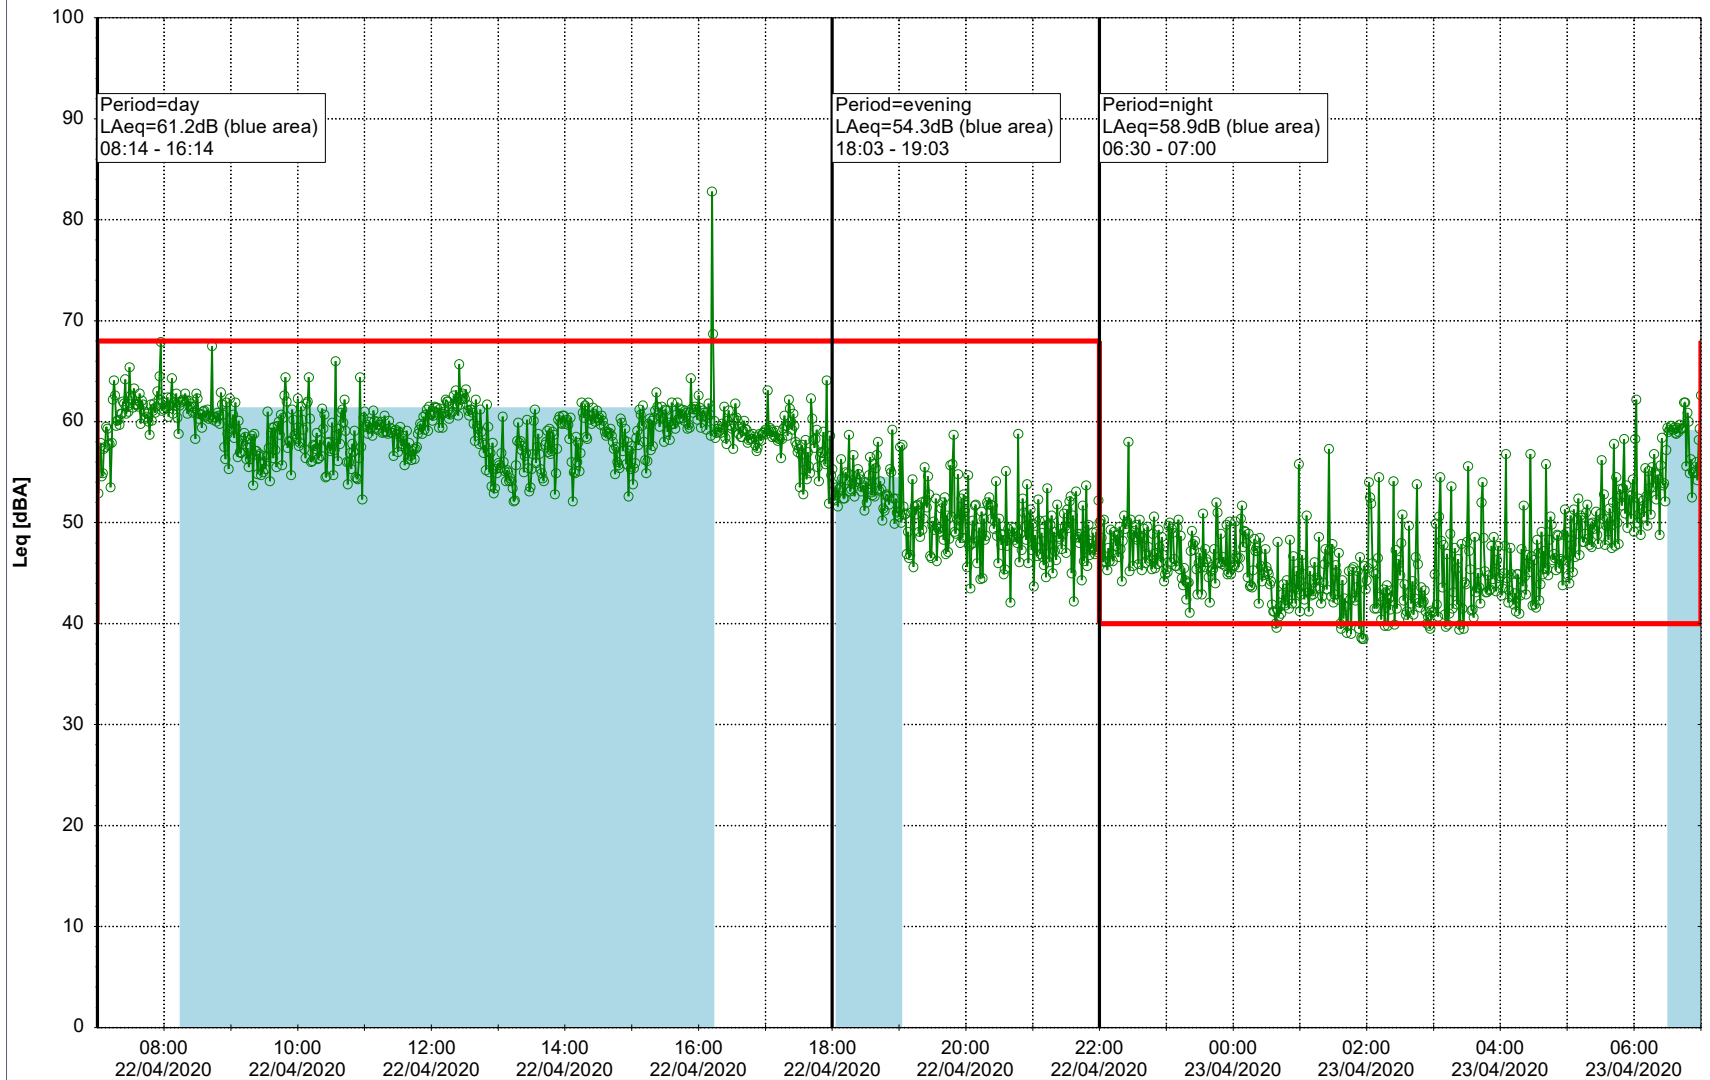

Plan View

Remarks

...

Noise Time Related Diagram

21/04/2020
22/04/2020

○ ○ ○ ○ HOL_NS01

Project: Kronos Sydhavnen
Construction: Havneholmen
Location: N-V

Plan View

Remarks

...

Noise Time Related Diagram

22/04/2020
23/04/2020

○ ○ ○ ○ HOL_NS01

Project: Kronos Sydhavnen
Construction: Havneholmen
Location: N-V

Plan View

Remarks

...

Noise Time Related Diagram

23/04/2020
24/04/2020

○ ○ ○ ○ HOL_NS01

Project: Kronos Sydhavnen
Construction: Havneholmen
Location: N-V

Plan View

Remarks

...

Noise Time Related Diagram

24/04/2020
25/04/2020

○ ○ ○ ○ HOL_NS01

Project: Kronos Sydhavnen
Construction: Havneholmen
Location: N-V

Plan View

Remarks

...

Noise Time Related Diagram