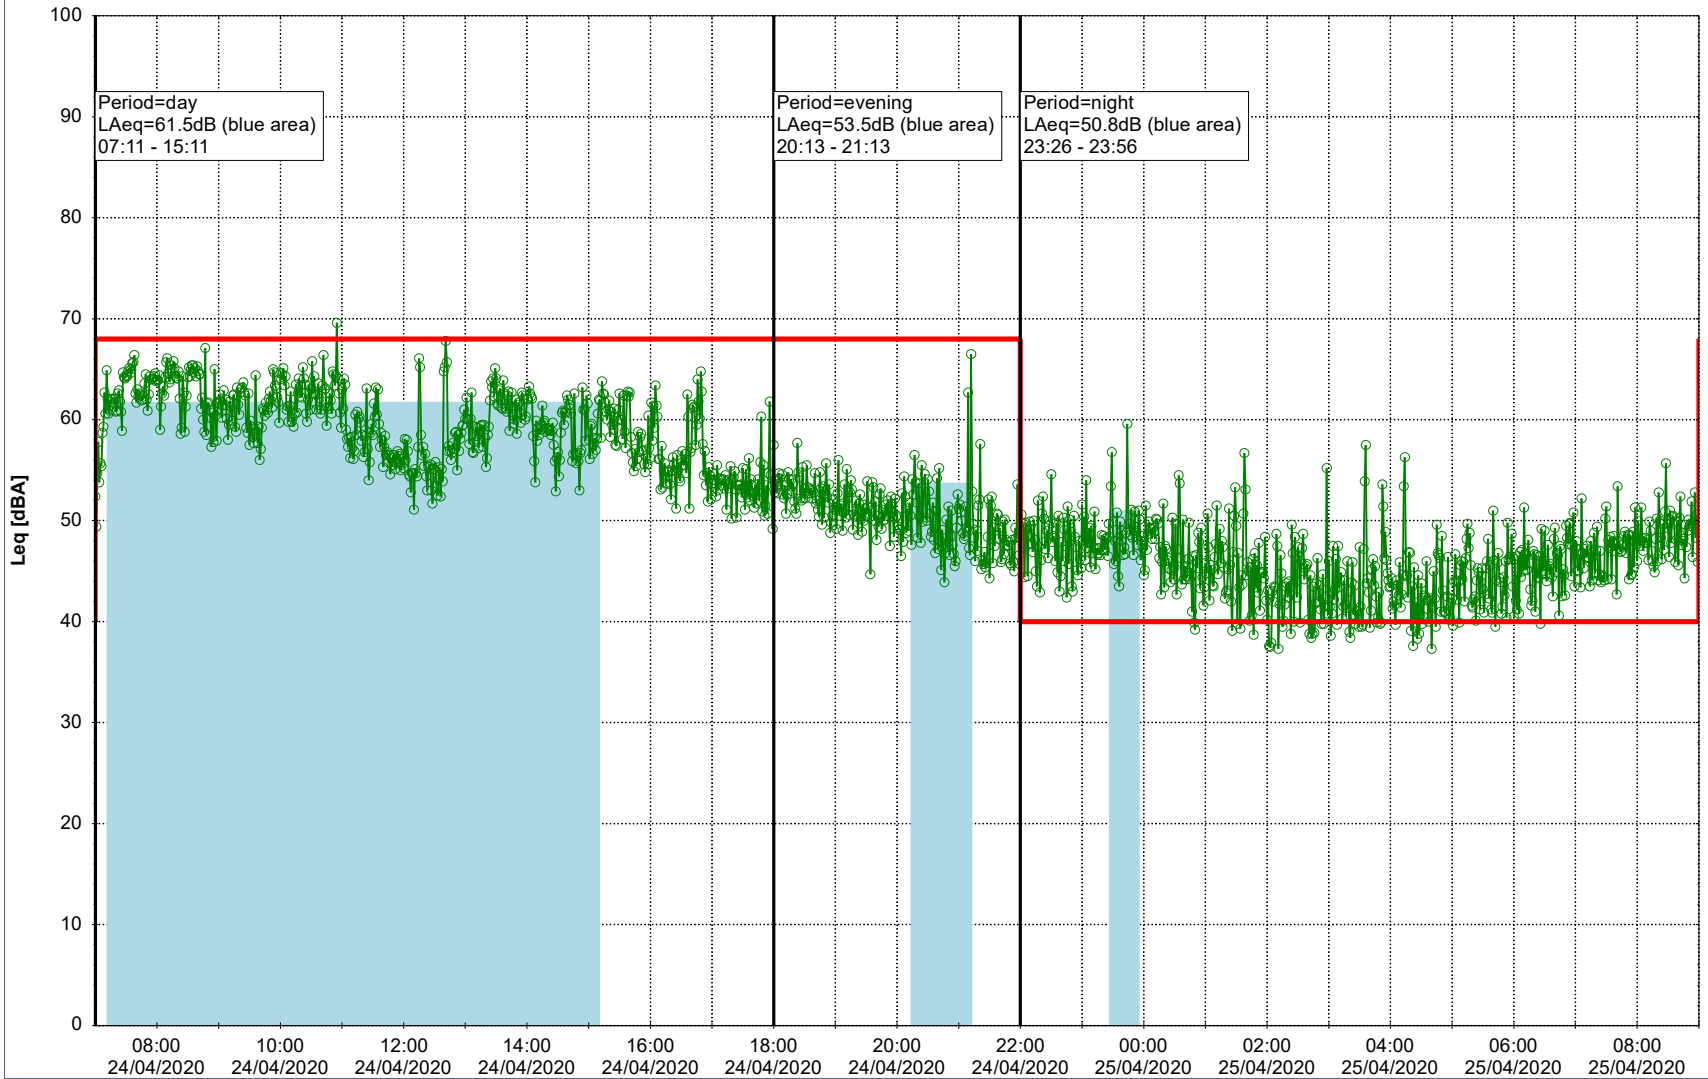

...

Noise Time Related Diagram

23/04/2020
24/04/2020

○ ○ ○ ○ HOL_NS01

Project: Kronos Sydhavnen
Construction: Havneholmen
Location: N-V

Plan View

Remarks

...

Noise Time Related Diagram

24/04/2020
25/04/2020

○ ○ ○ ○ HOL_NS01

Project: Kronos Sydhavnen
Construction: Havneholmen
Location: N-V

Plan View

Remarks

...

Noise Time Related Diagram