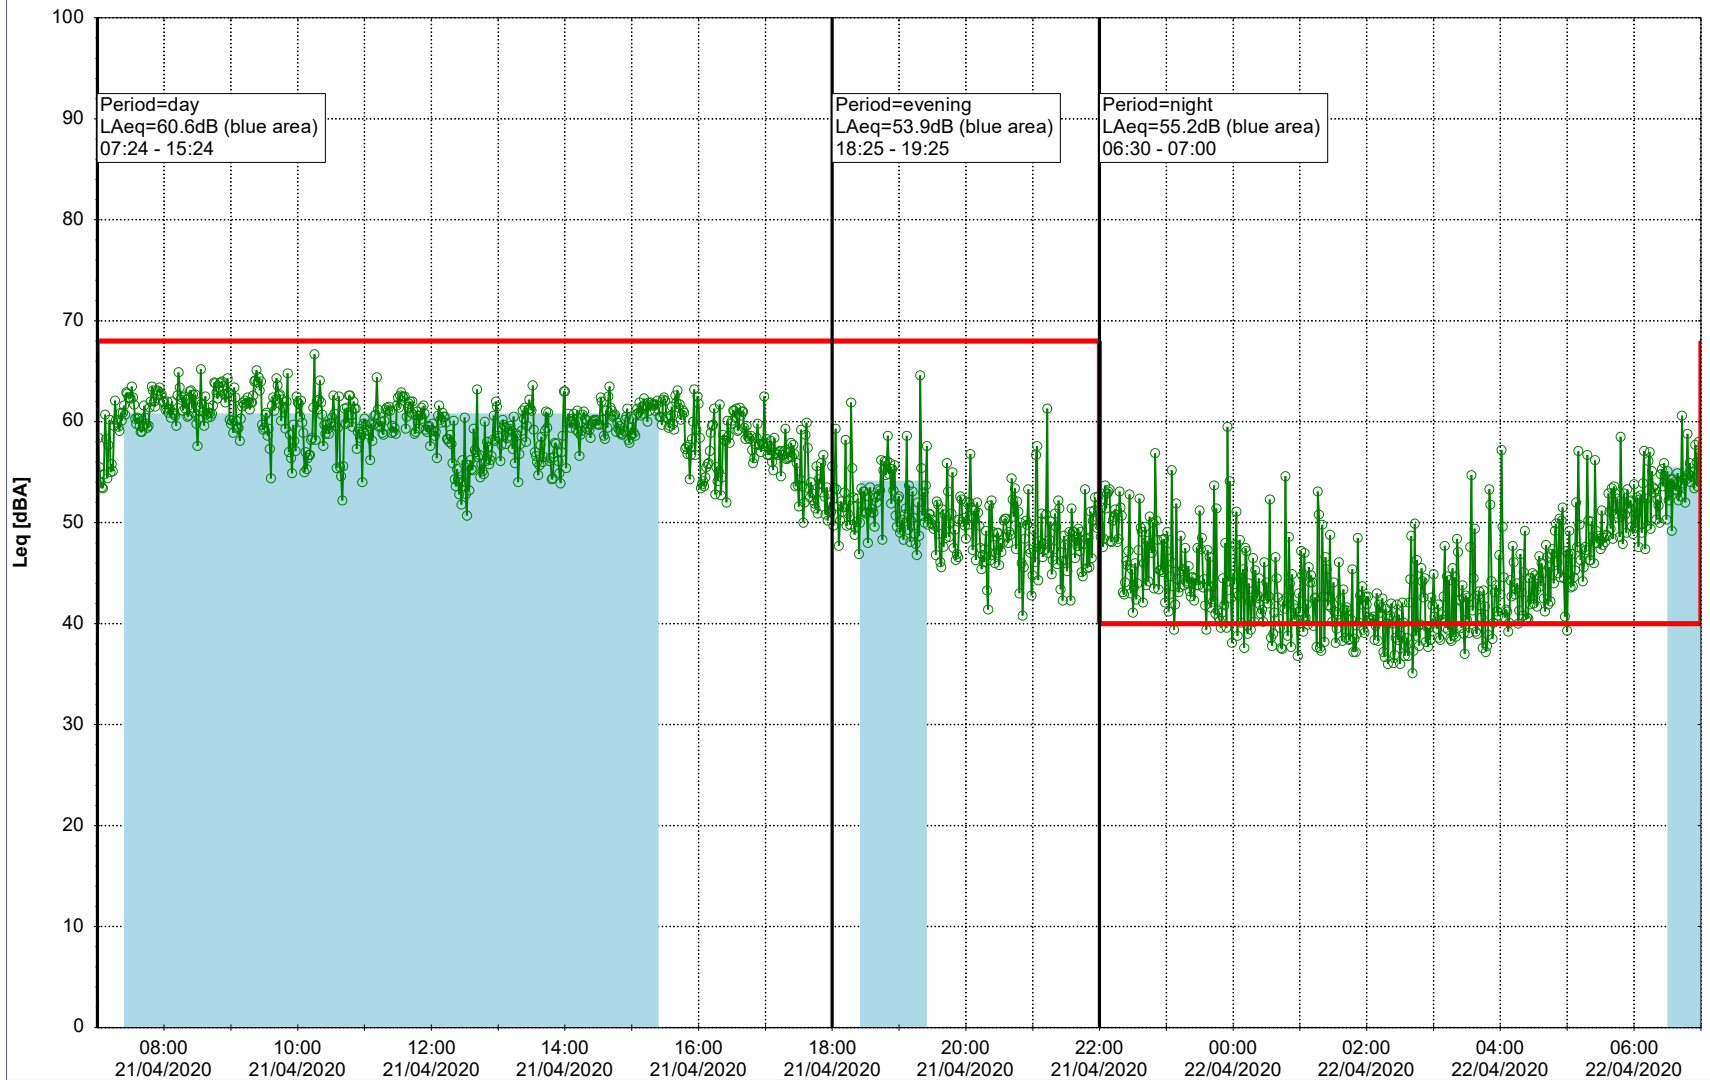

Plan View

Remarks

...

Noise Time Related Diagram

21/04/2020
22/04/2020

○ ○ ○ ○ HOL_NS01

Project: Kronos Sydhavnen
Construction: Havneholmen
Location: N-V

Plan View

Remarks

...

Noise Time Related Diagram

22/04/2020
23/04/2020

○ ○ ○ ○ HOL_NS01

Project: Kronos Sydhavnen
Construction: Havneholmen
Location: N-V

Plan View

Remarks

...

Noise Time Related Diagram

23/04/2020
24/04/2020

○ ○ ○ ○ HOL_NS01

Project: Kronos Sydhavnen
Construction: Havneholmen
Location: N-V

Plan View

Remarks

...

Noise Time Related Diagram

24/04/2020
25/04/2020

○ ○ ○ ○ HOL_NS01

Project: Kronos Sydhavnen
Construction: Havneholmen
Location: N-V

Plan View

Remarks

...

Noise Time Related Diagram