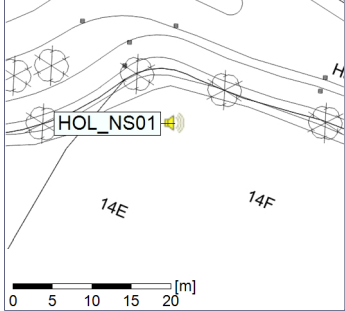

Noise Time Related Diagram

24/04/2020
25/04/2020

○ ○ ○ ○ HOL_NS01

Project: Kronos Sydhavnen
Construction: Havneholmen
Location: N-V

Plan View

Remarks

...

Noise Time Related Diagram

25/04/2020
26/04/2020

○ ○ ○ ○ HOL_NS01

Project: Kronos Sydhavnen
Construction: Havneholmen
Location: N-V

Plan View

Remarks

...

Noise Time Related Diagram

26/04/2020
27/04/2020