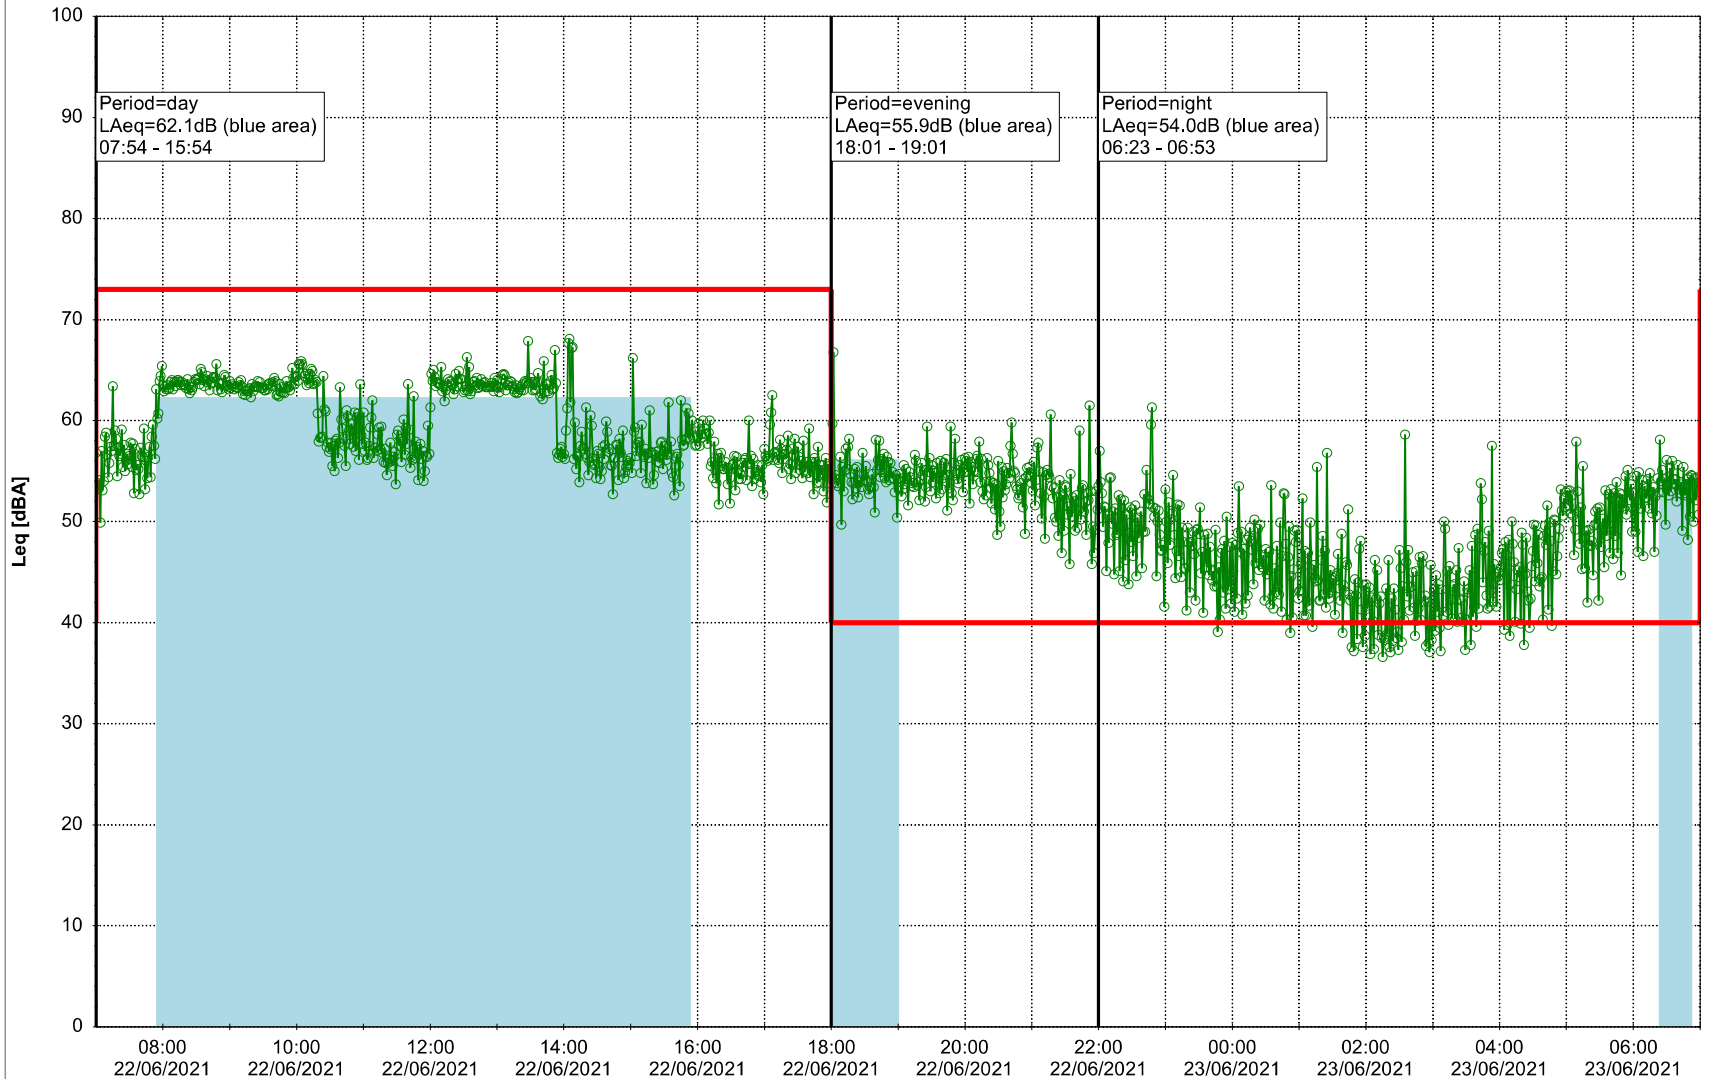

Plan View

Remarks

...

Noise Time Related Diagram

22/06/2021
23/06/2021

○ ○ ○ ○ HOL_NS01

Project: Kronos Sydhavnen
Construction: Havneholmen
Location: N-V

Plan View

Remarks

...

Noise Time Related Diagram

23/06/2021
24/06/2021

○ ○ ○ ○ HOL_NS01

Project: Kronos Sydhavnen
Construction: Havneholmen
Location: N-V

Plan View

Remarks

...

Noise Time Related Diagram

24/06/2021
25/06/2021

○ ○ ○ ○ HOL_NS01

Project: Kronos Sydhavnen
Construction: Havneholmen
Location: N-V

Plan View

Remarks

...

Noise Time Related Diagram

25/06/2021
26/06/2021

○ ○ ○ ○ HOL_NS01

Project: Kronos Sydhavnen
Construction: Havneholmen
Location: N-V

Plan View

Remarks

...

Noise Time Related Diagram