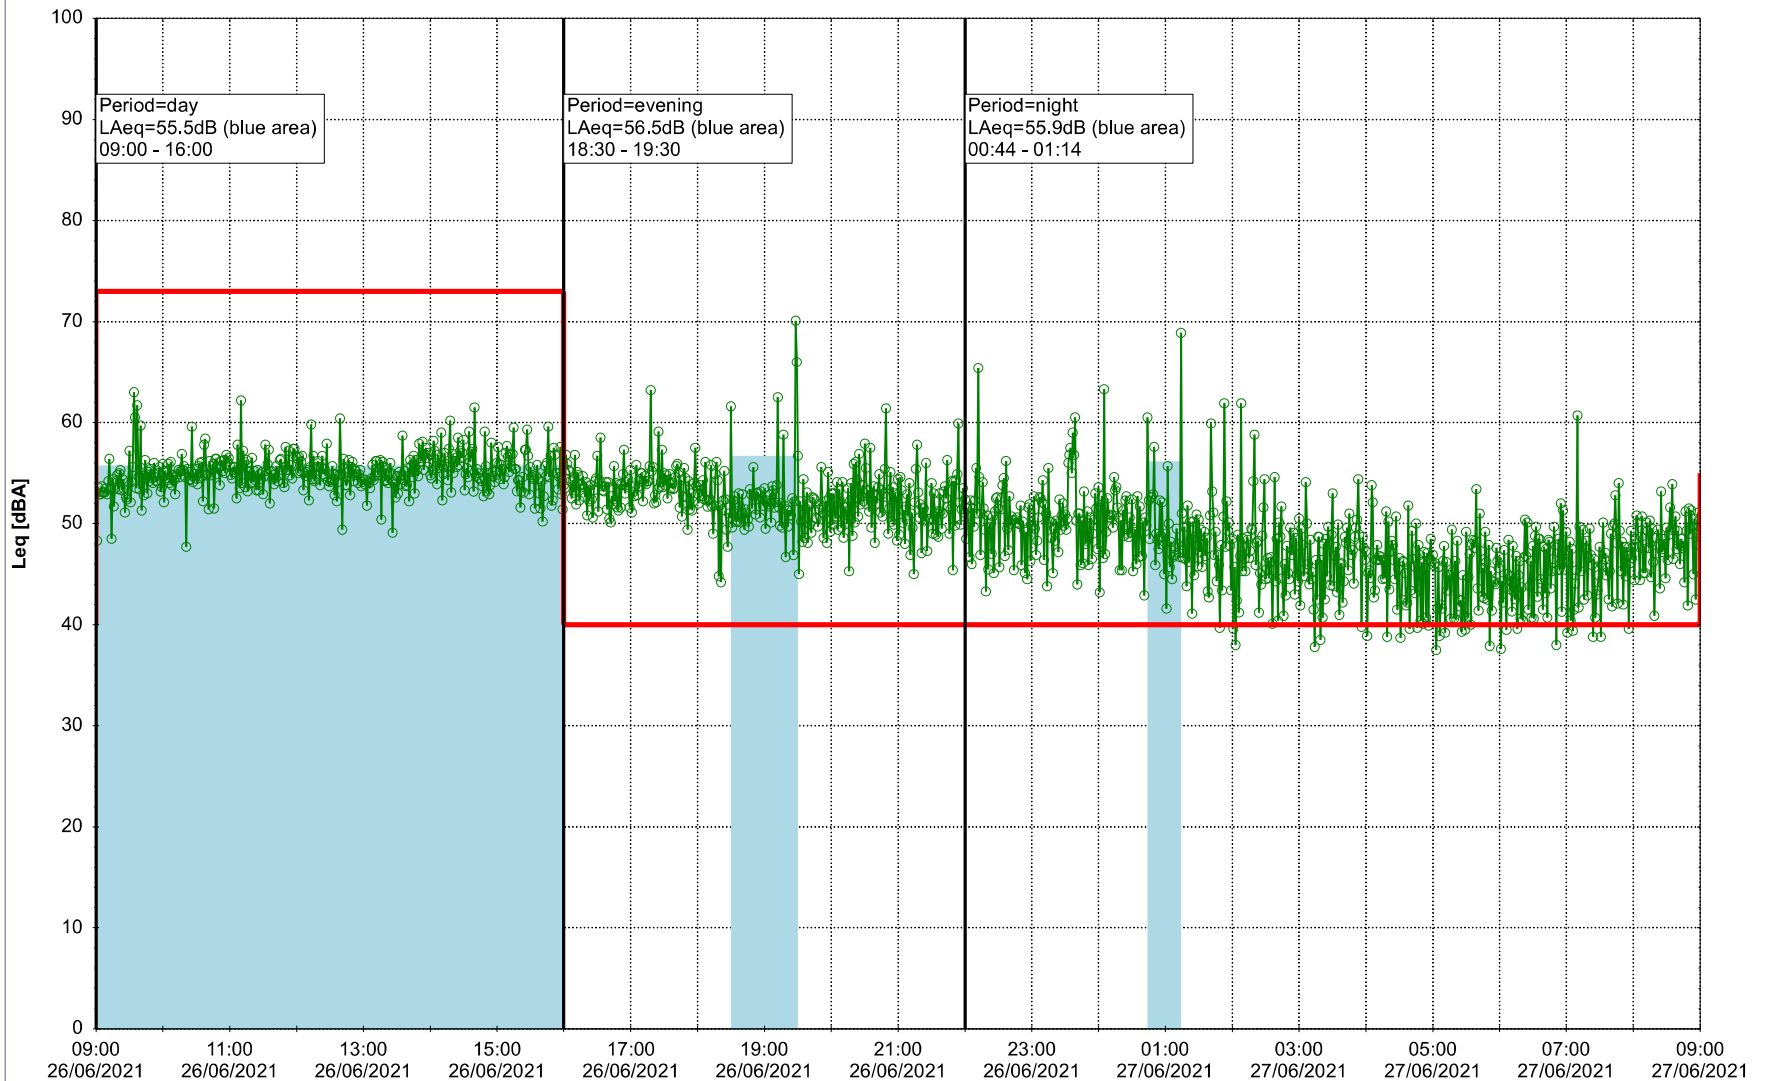

Noise Time Related Diagram

25/06/2021
26/06/2021

○ ○ ○ ○ HOL_NS01

Project: Kronos Sydhavnen
Construction: Havneholmen
Location: N-V

Plan View

Remarks

...

Noise Time Related Diagram

26/06/2021
27/06/2021

○ ○ ○ ○ HOL_NS01

Project: Kronos Sydhavnen
Construction: Havneholmen
Location: N-V

Plan View

Remarks

...

Noise Time Related Diagram

27/06/2021
28/06/2021