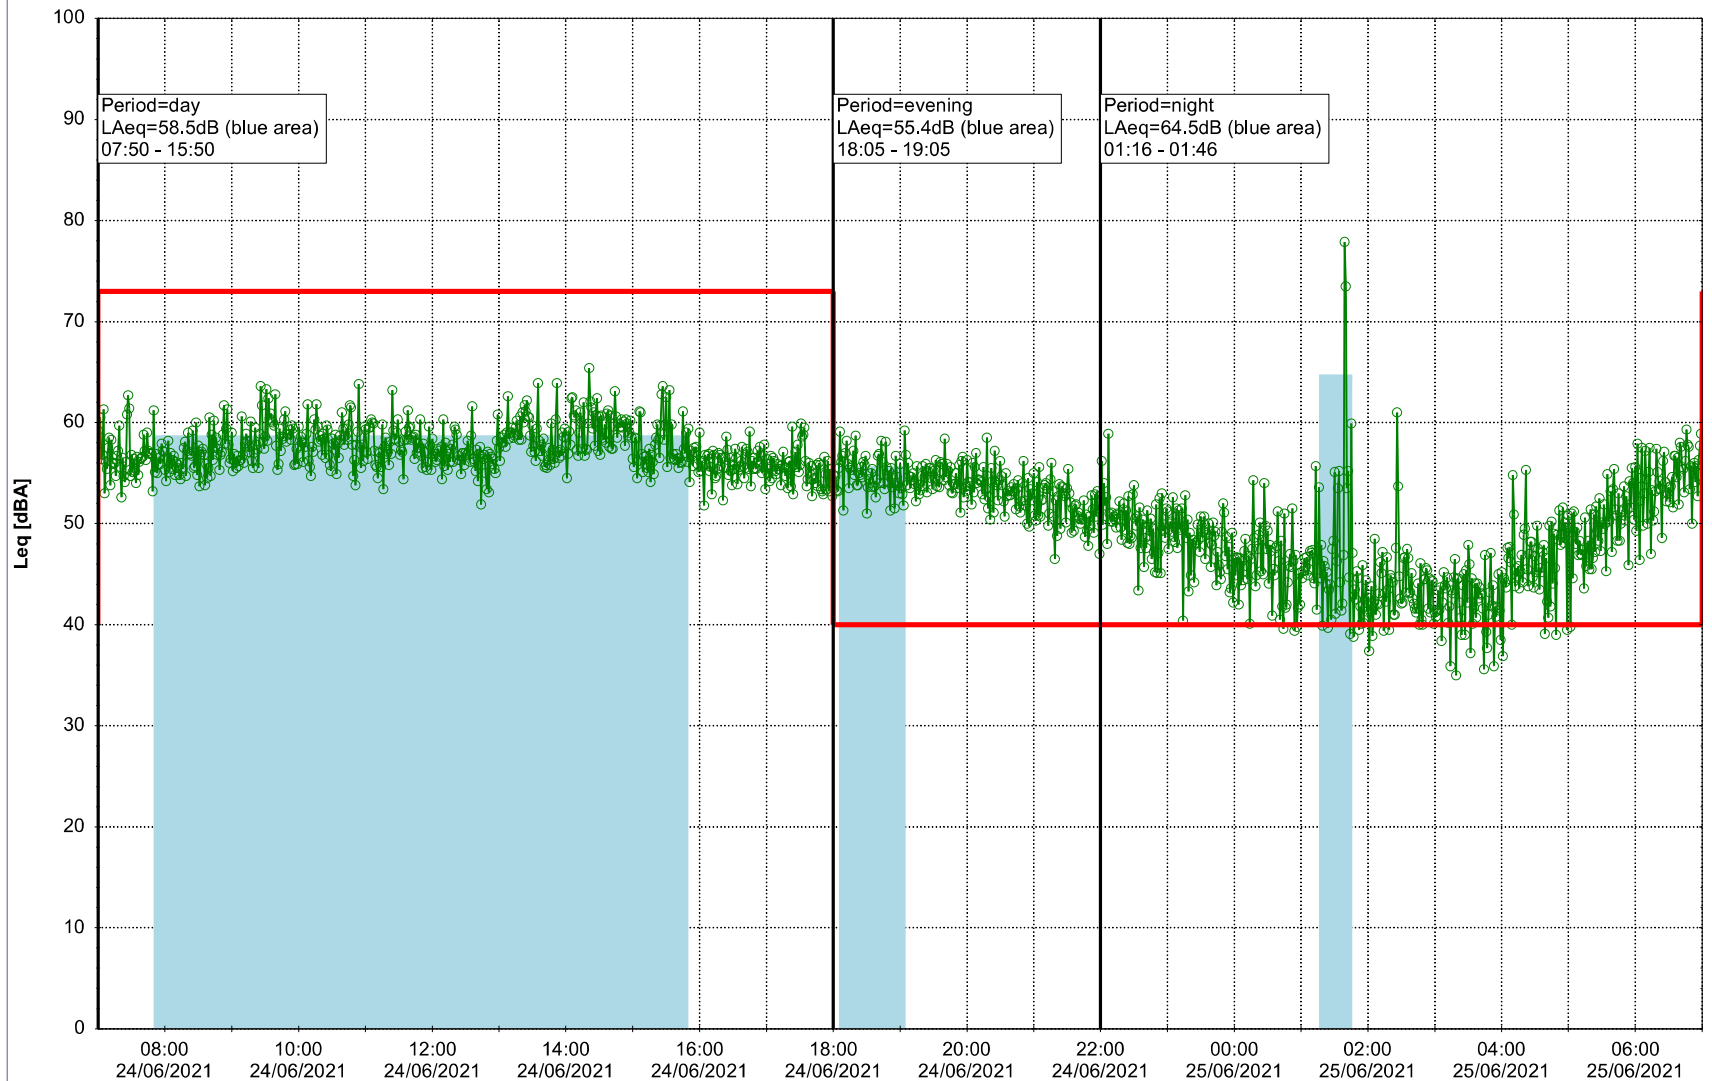

Remarks

...

Noise Time Related Diagram

23/06/2021
24/06/2021

○ ○ ○ ○ HOL_NS01

Project: Kronos Sydhavnen
Construction: Havneholmen
Location: N-V

Plan View

Remarks

...

Noise Time Related Diagram

24/06/2021
25/06/2021

○ ○ ○ ○ HOL_NS01

Project: Kronos Sydhavnen
Construction: Havneholmen
Location: N-V

Plan View

Remarks

...

Noise Time Related Diagram

25/06/2021
26/06/2021

○ ○ ○ ○ HOL_NS01

Project: Kronos Sydhavnen
Construction: Havneholmen
Location: N-V

Plan View

Remarks

...

Noise Time Related Diagram