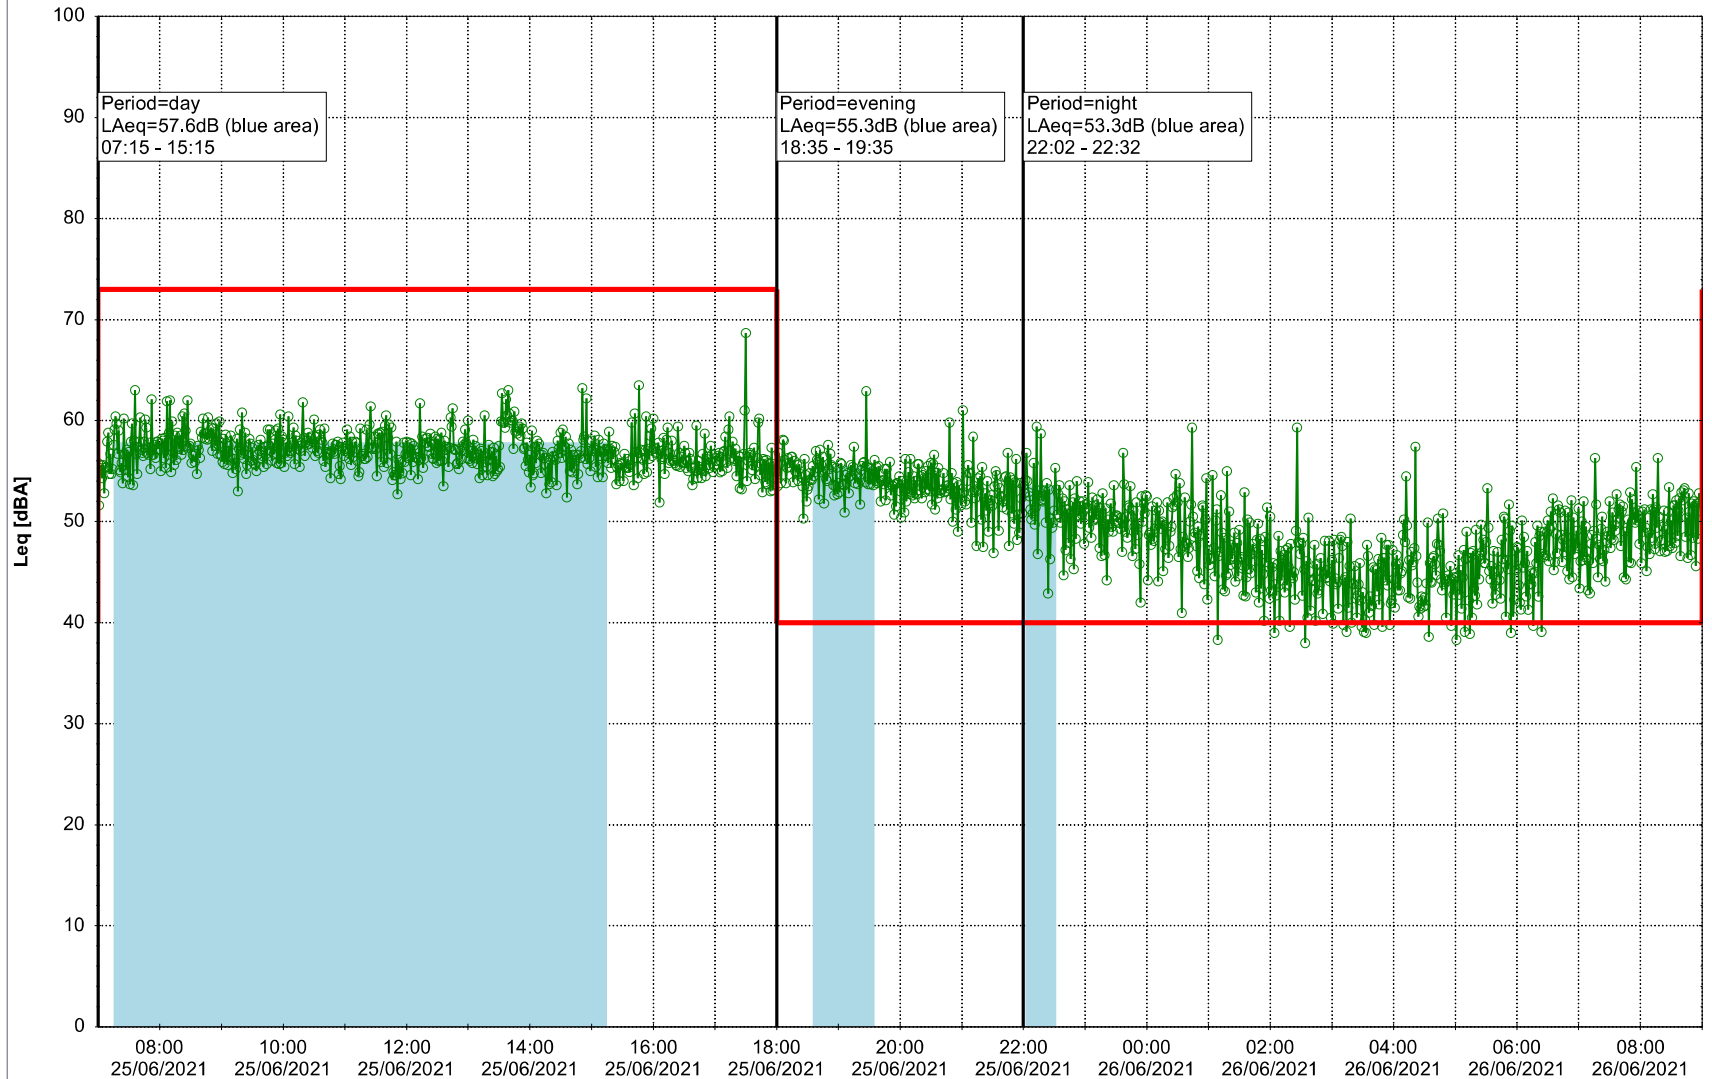

...

Noise Time Related Diagram

24/06/2021
25/06/2021

○ ○ ○ ○ HOL_NS01

Project: Kronos Sydhavnen
Construction: Havneholmen
Location: N-V

Plan View

Remarks

...

Noise Time Related Diagram

25/06/2021
26/06/2021

○ ○ ○ ○ HOL_NS01

Project: Kronos Sydhavnen
Construction: Havneholmen
Location: N-V

Plan View

Remarks

...

Noise Time Related Diagram