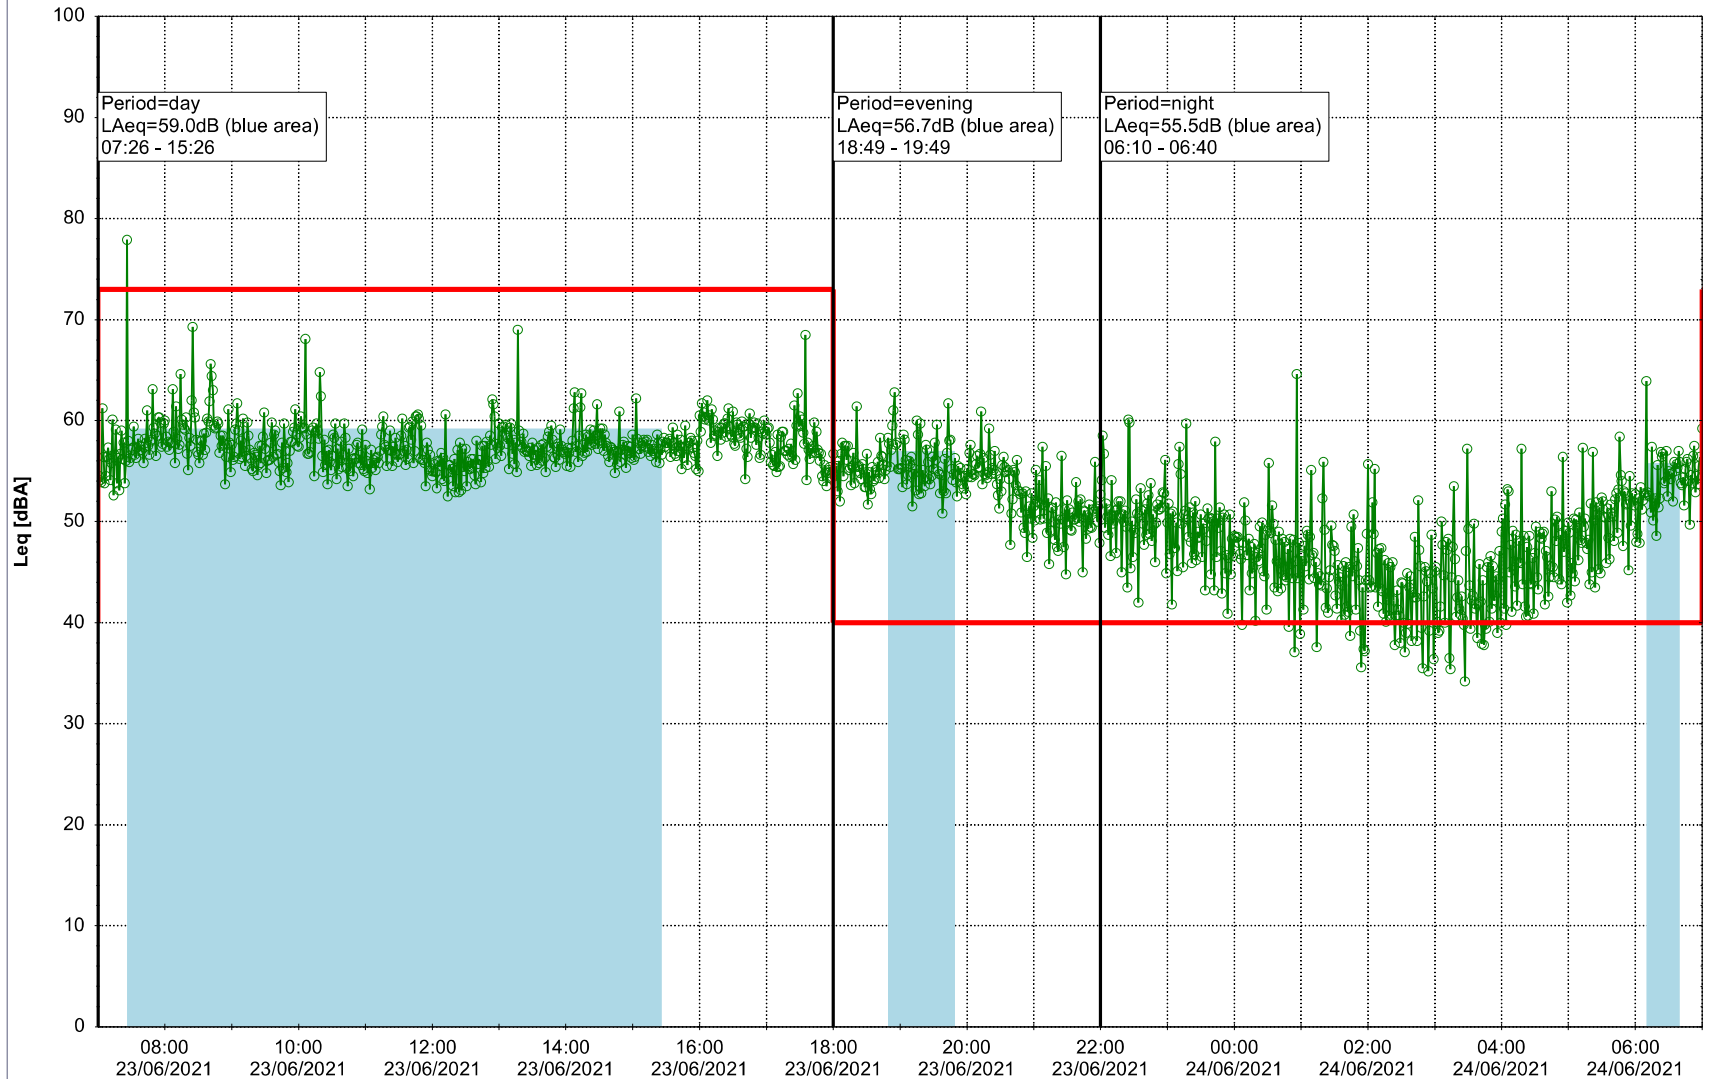

Plan View

Remarks

...

Noise Time Related Diagram

22/06/2021
23/06/2021

○ ○ ○ ○ HOL_NS01

Project: Kronos Sydhavnen
Construction: Havneholmen
Location: N-V

Plan View

Remarks

...

Noise Time Related Diagram

23/06/2021
24/06/2021

○ ○ ○ ○ HOL_NS01

Project: Kronos Sydhavnen
Construction: Havneholmen
Location: N-V

Plan View

Remarks