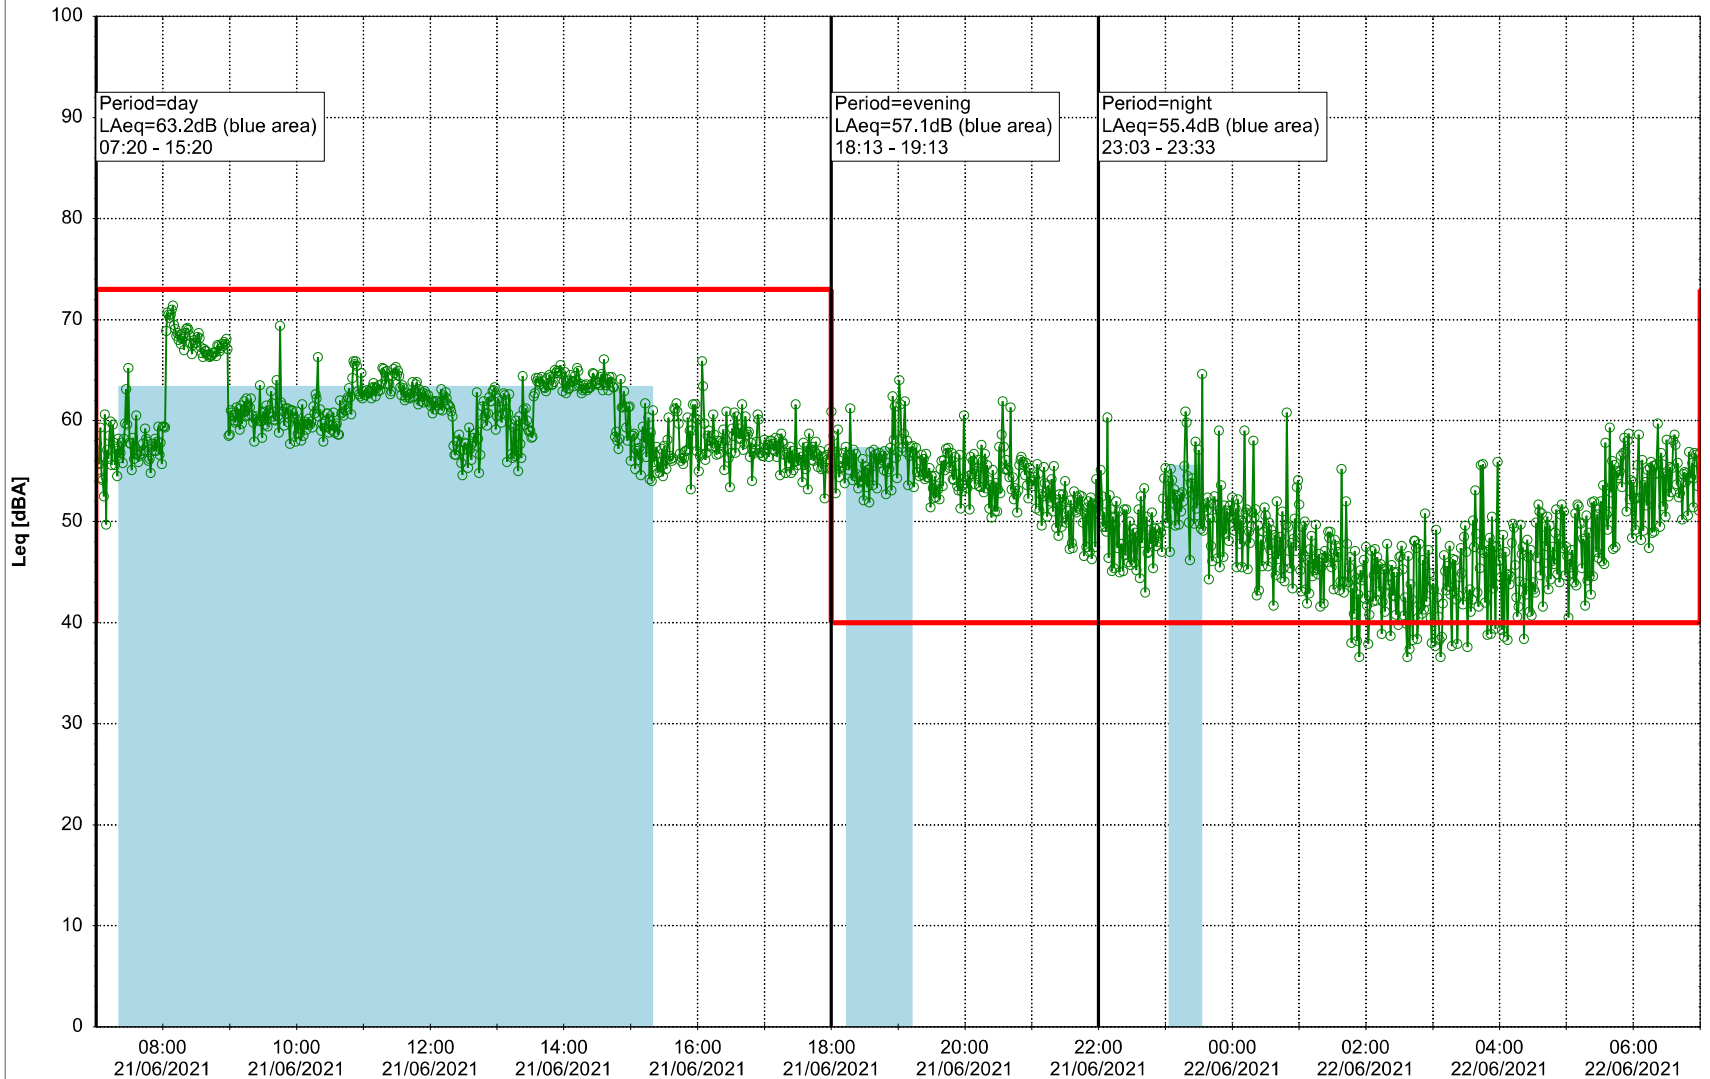

Project: Kronos Sydhavnen
Construction: Havneholmen
Location: N-V

Plan View

Remarks

...

Noise Time Related Diagram

21/06/2021
22/06/2021

○ ○ ○ ○ HOL_NS01

Project: Kronos Sydhavnen
Construction: Havneholmen
Location: N-V

Plan View

Remarks

...

Noise Time Related Diagram

22/06/2021
23/06/2021

○ ○ ○ ○ HOL_NS01

Project: Kronos Sydhavnen
Construction: Havneholmen
Location: N-V

Plan View

Remarks

...

Noise Time Related Diagram

23/06/2021
24/06/2021

○ ○ ○ ○ HOL_NS01

Project: Kronos Sydhavnen
Construction: Havneholmen
Location: N-V

Plan View

Remarks

Noise Time Related Diagram

25/06/2021
26/06/2021

○ ○ ○ ○ HOL_NS01

Project: Kronos Sydhavnen
Construction: Havneholmen
Location: N-V

Plan View

Remarks

...

Noise Time Related Diagram