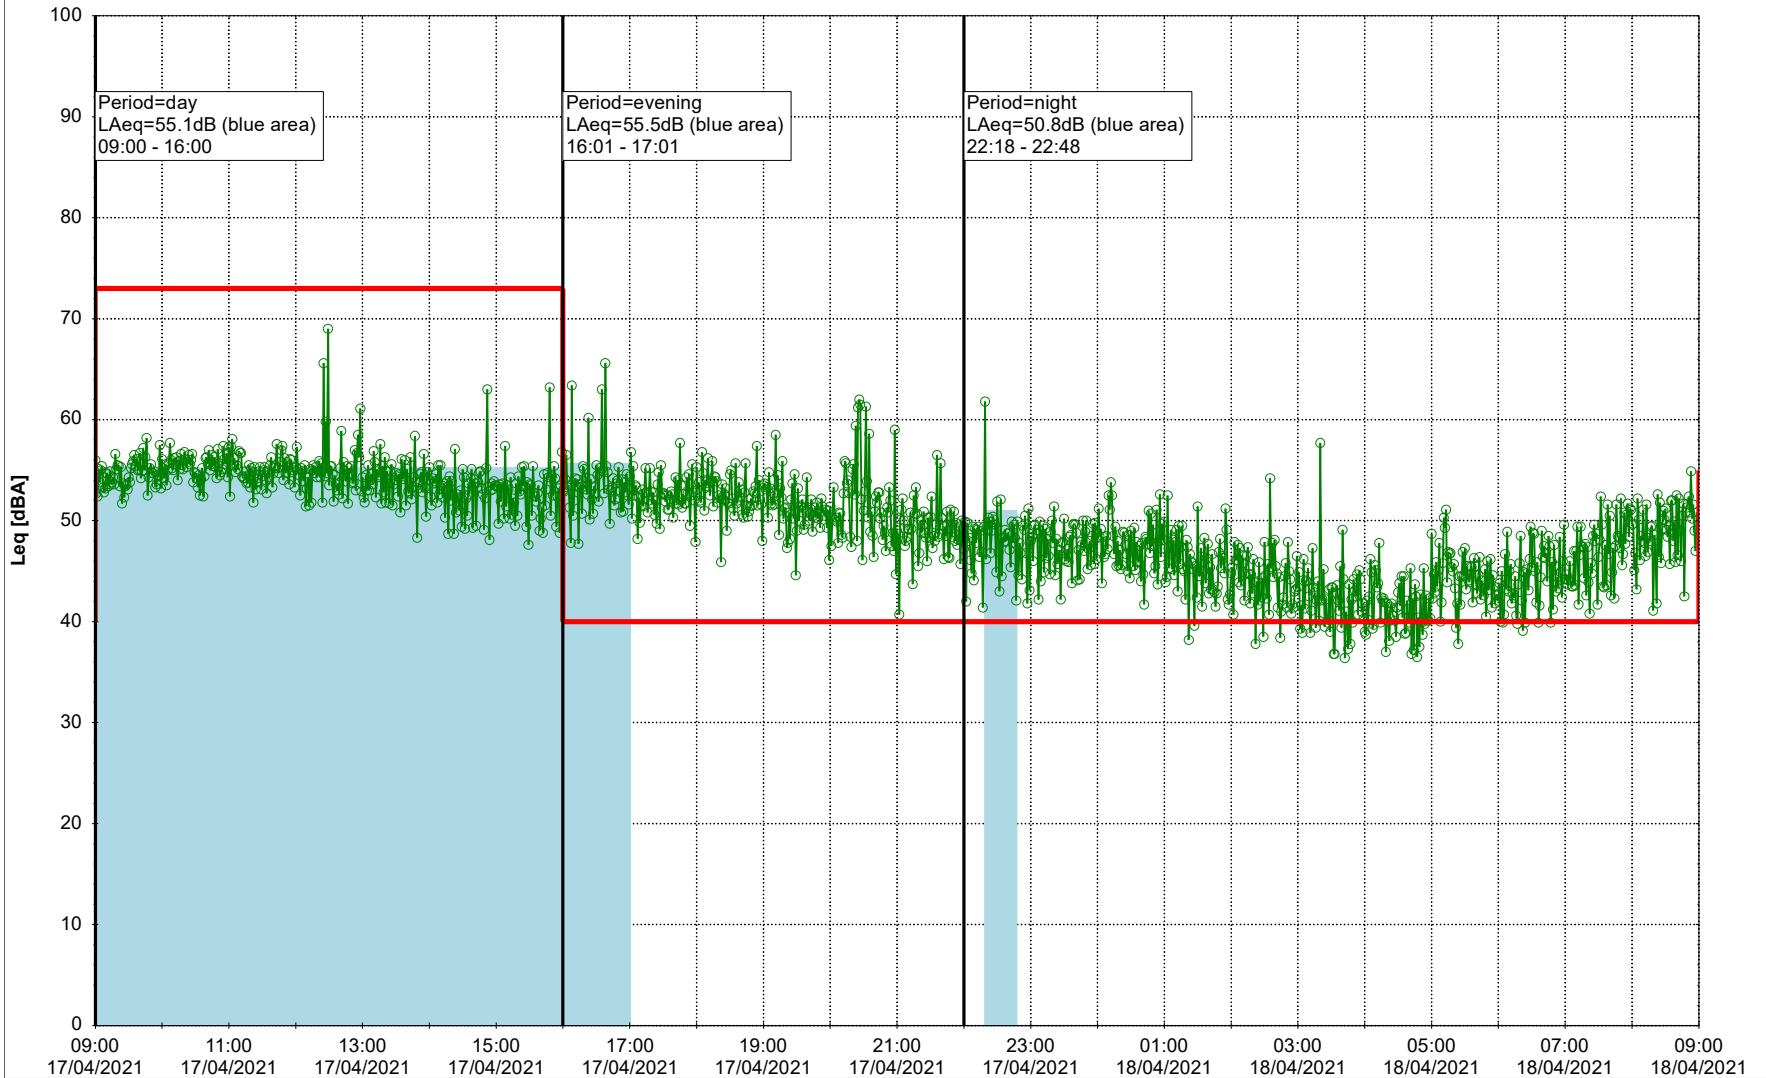

Noise Time Related Diagram

17/04/2021
18/04/2021

○ ○ ○ ○ HOL_NS01