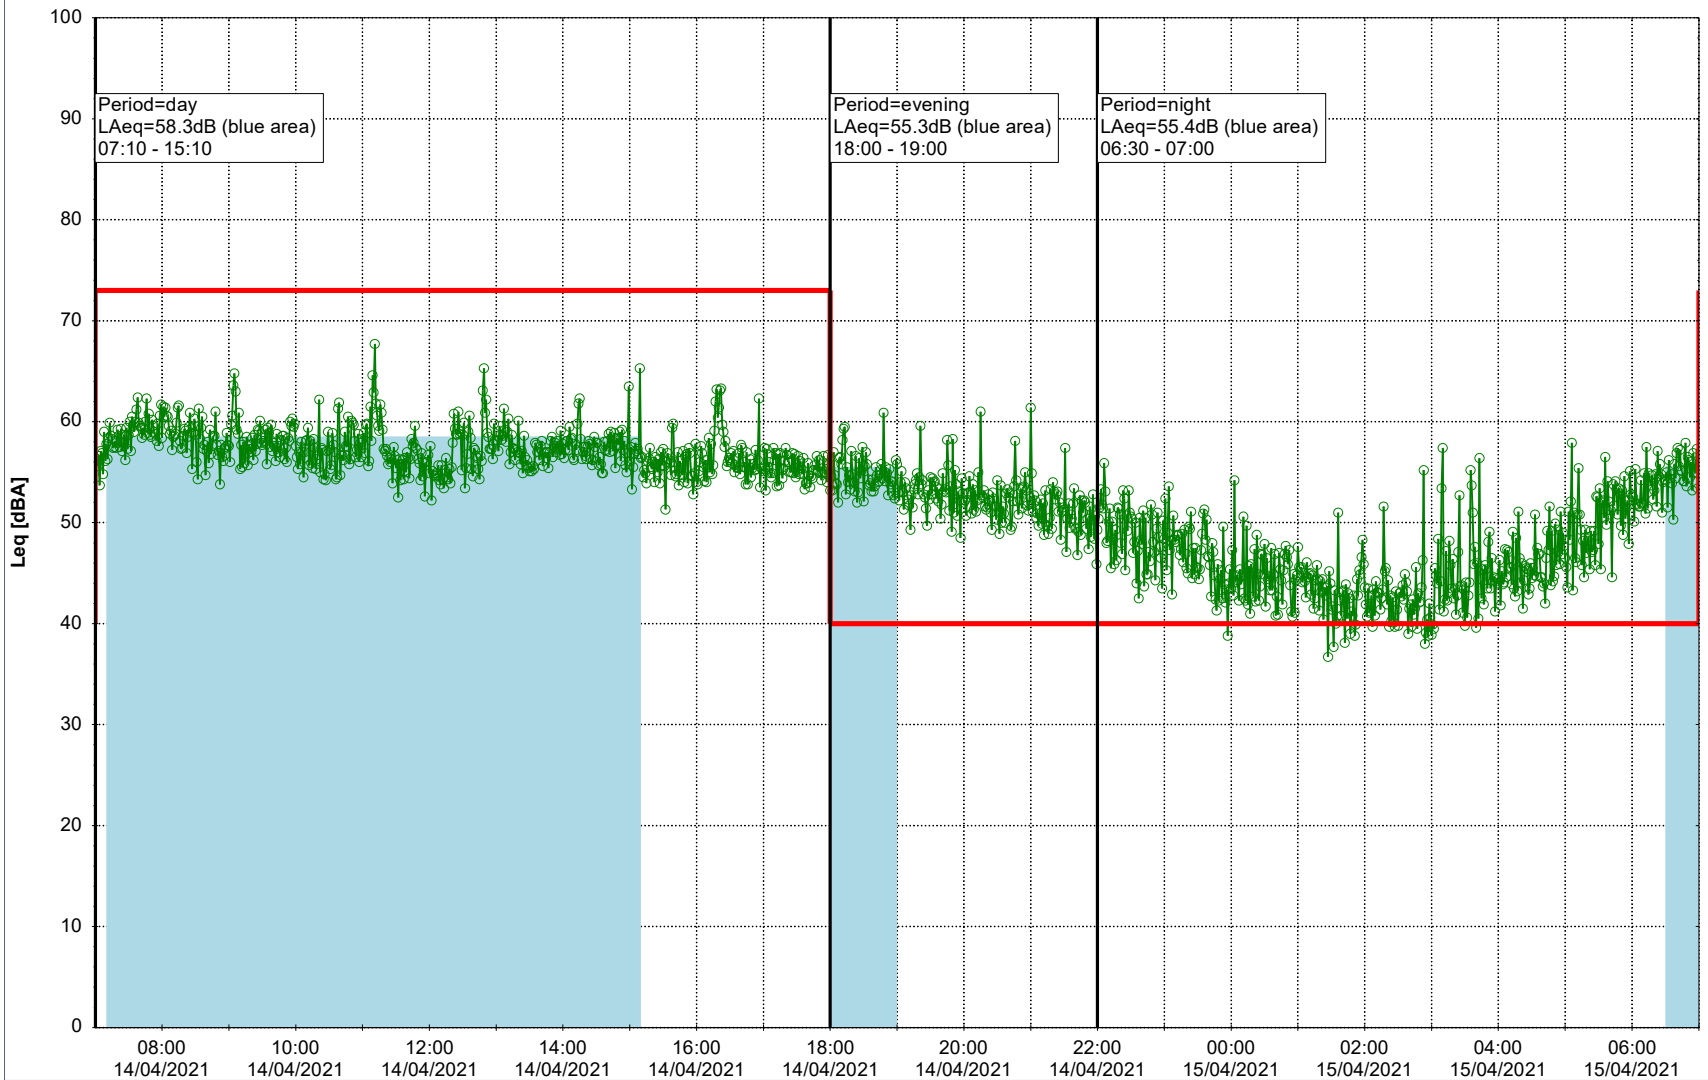

Noise Time Related Diagram

14/04/2021
15/04/2021

○ ○ ○ ○ HOL_NS01