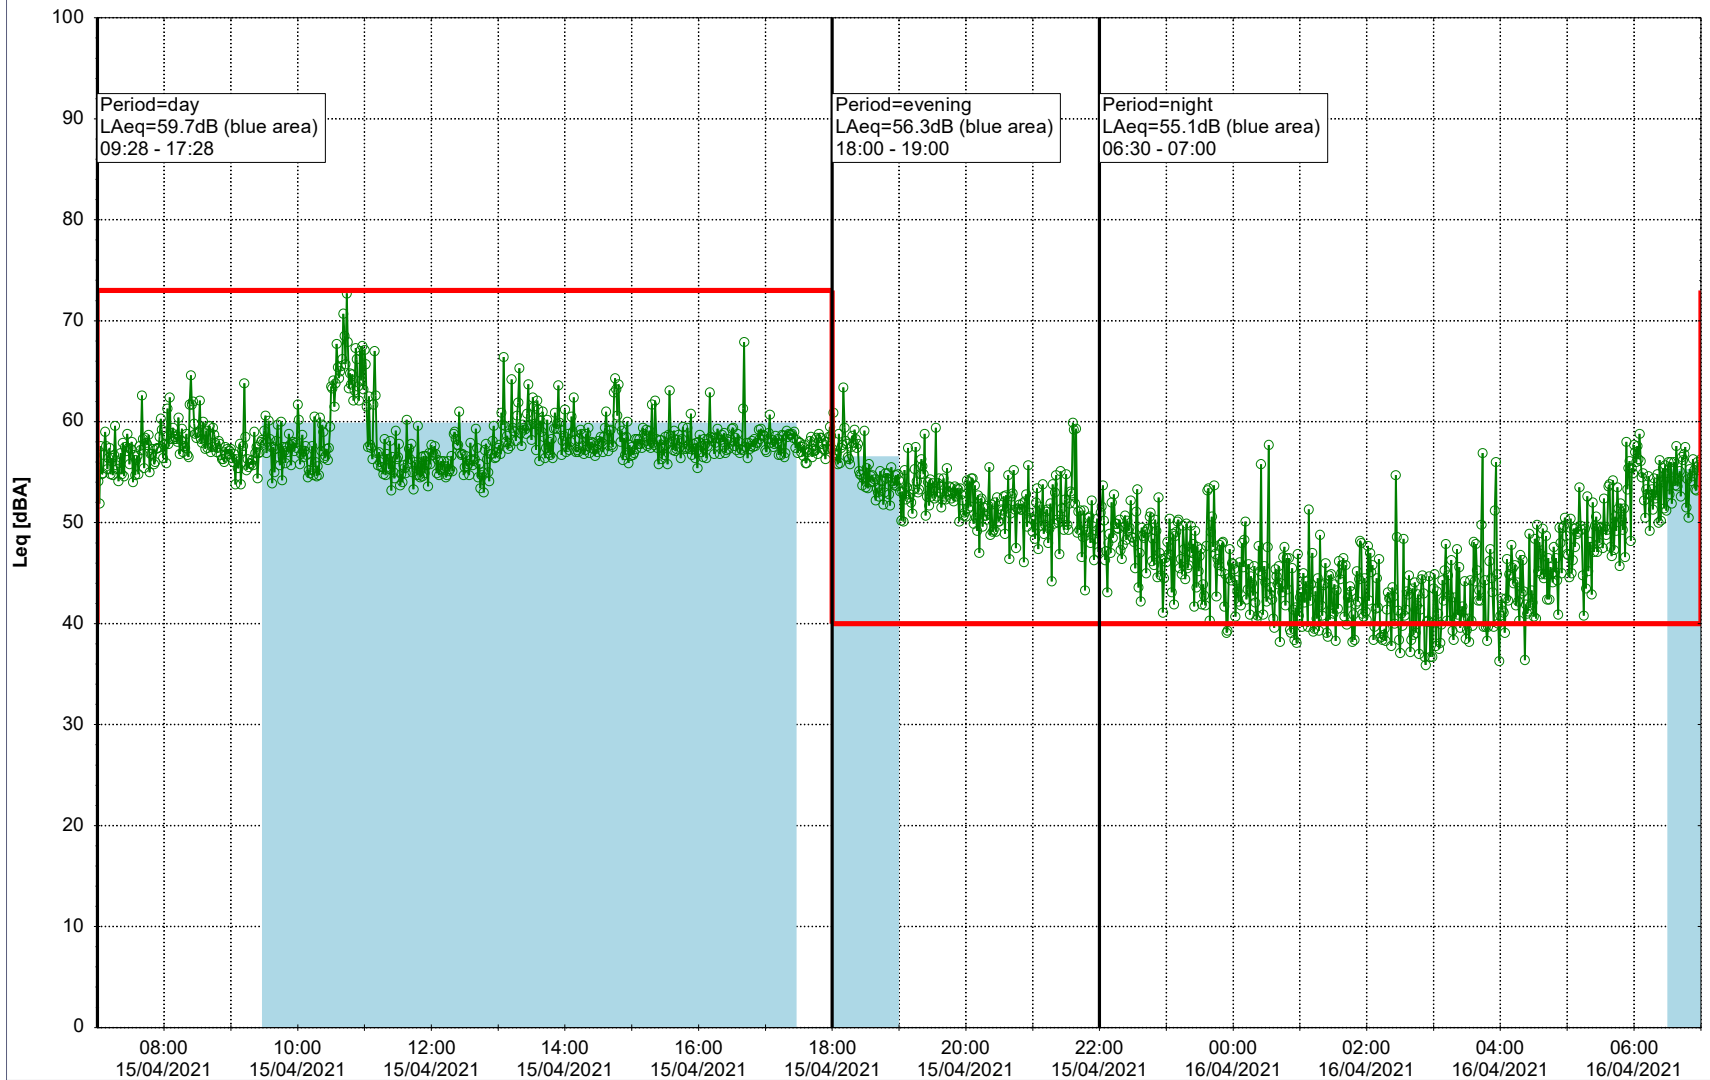

Noise Time Related Diagram

15/04/2021
16/04/2021

○ ○ ○ ○ HOL_NS01