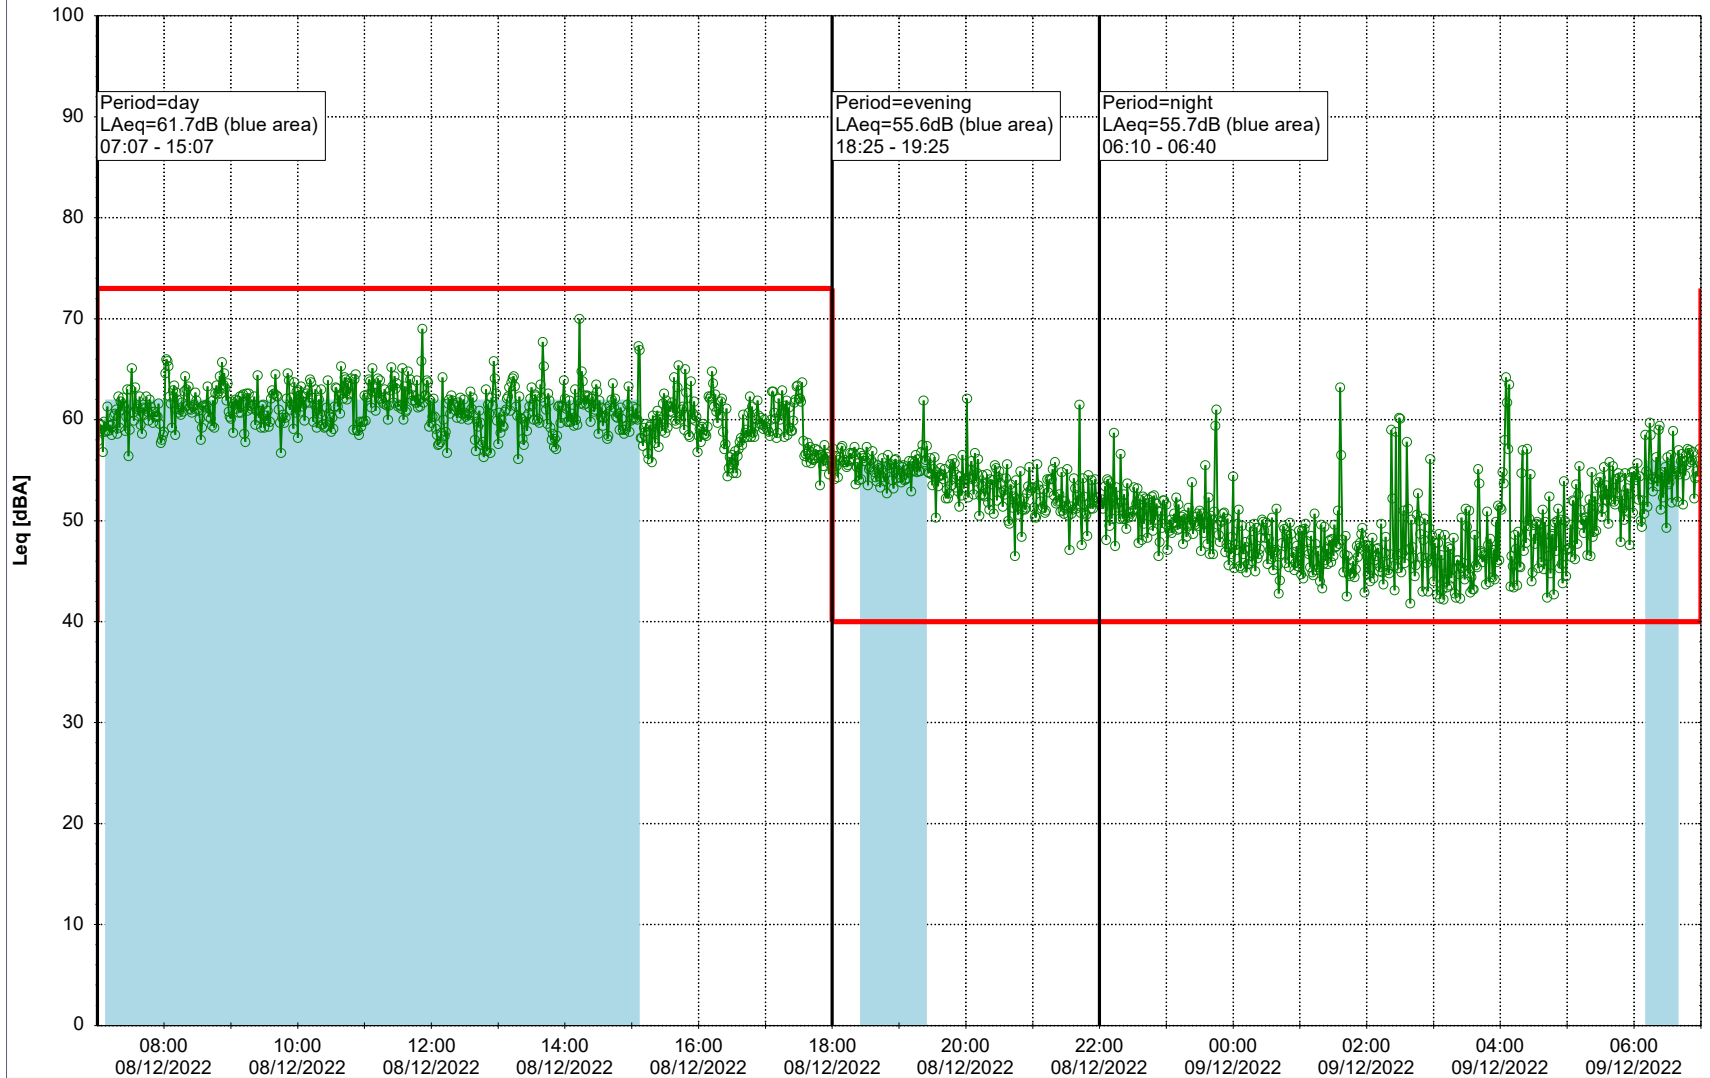

Noise Time Related Diagram

08/12/2022
09/12/2022

○○○ HOL_NS01