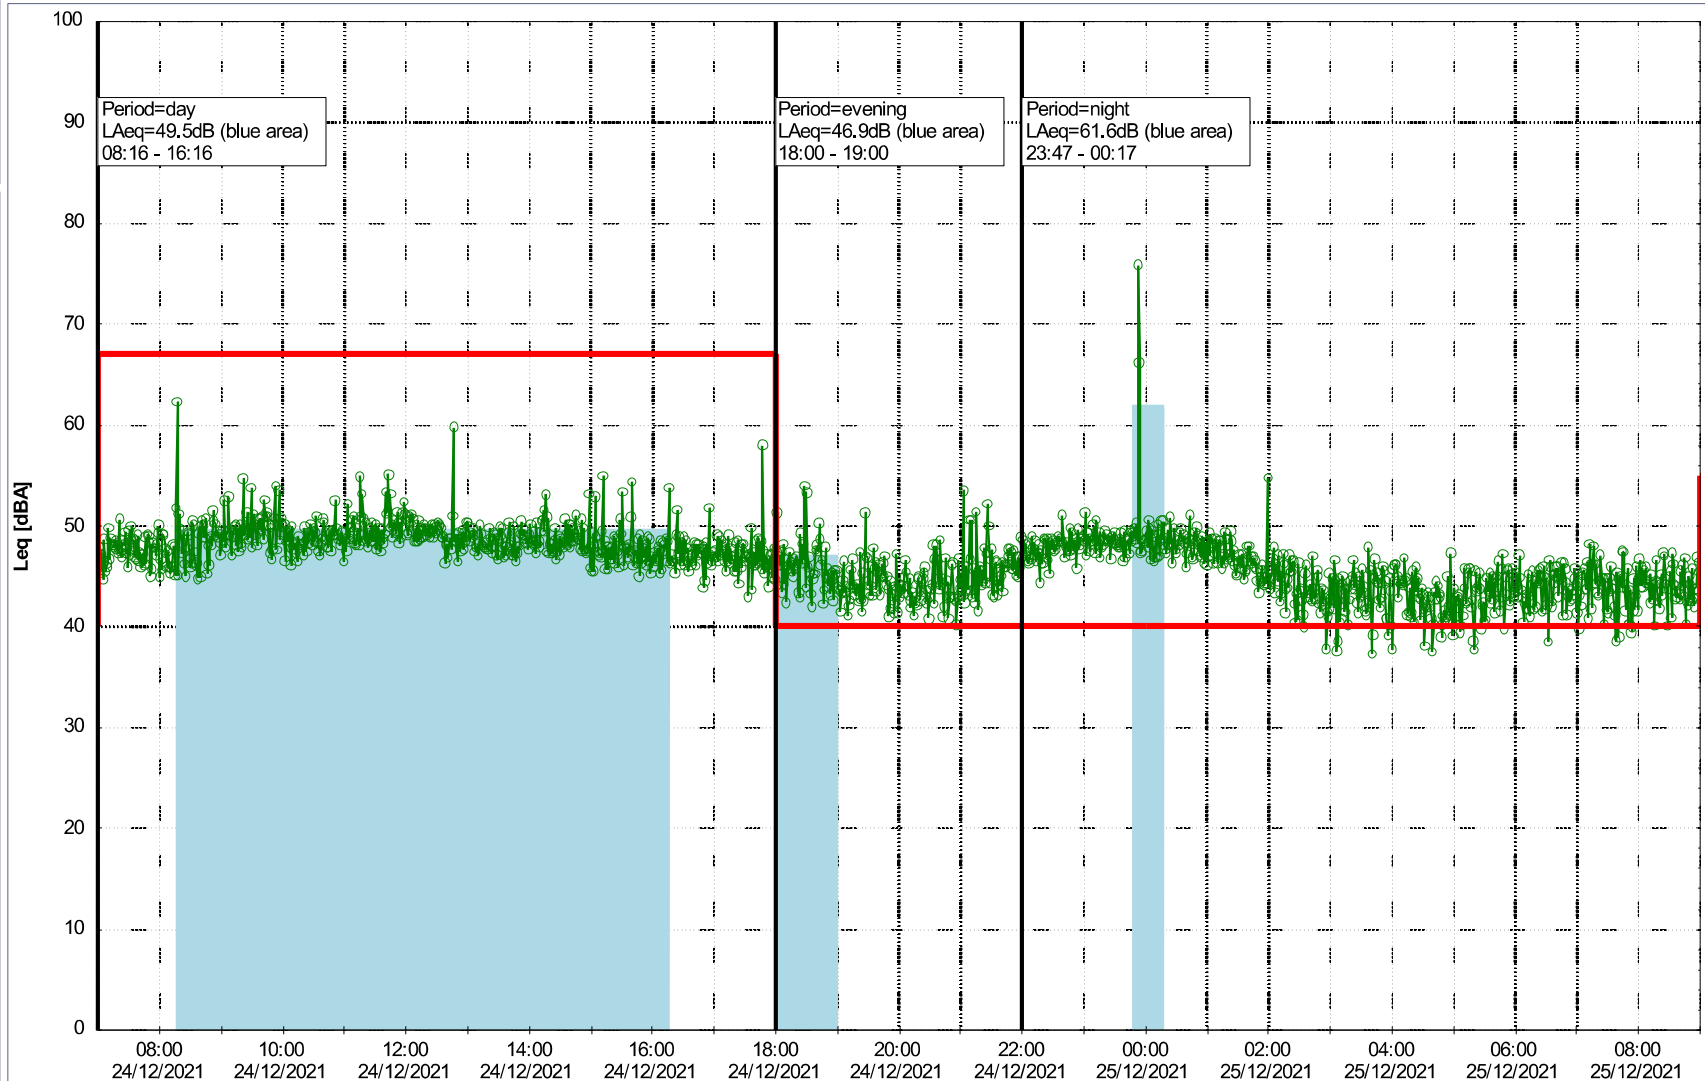

23/12/2021
24/12/2021

oooo SLU_NS01

Remarks

...

Project: Kronos Sydhavnen
Construction: Sluseholmen
Location: N-V

Plan View

Remarks

...

Noise Time Related Diagram

24/12/2021
25/12/2021

SLU_NS01

Project: Kronos Sydhavnen
Construction: Sluseholmen
Location: N-V

Plan View

Noise Time Related Diagram

25/12/2021
26/12/2021

SLU_NS01

Remarks

...

Project: Kronos Sydhavnen
Construction: Sluseholmen
Location: N-V

Plan View

Remarks

...

Noise Time Related Diagram

26/12/2021
27/12/2021