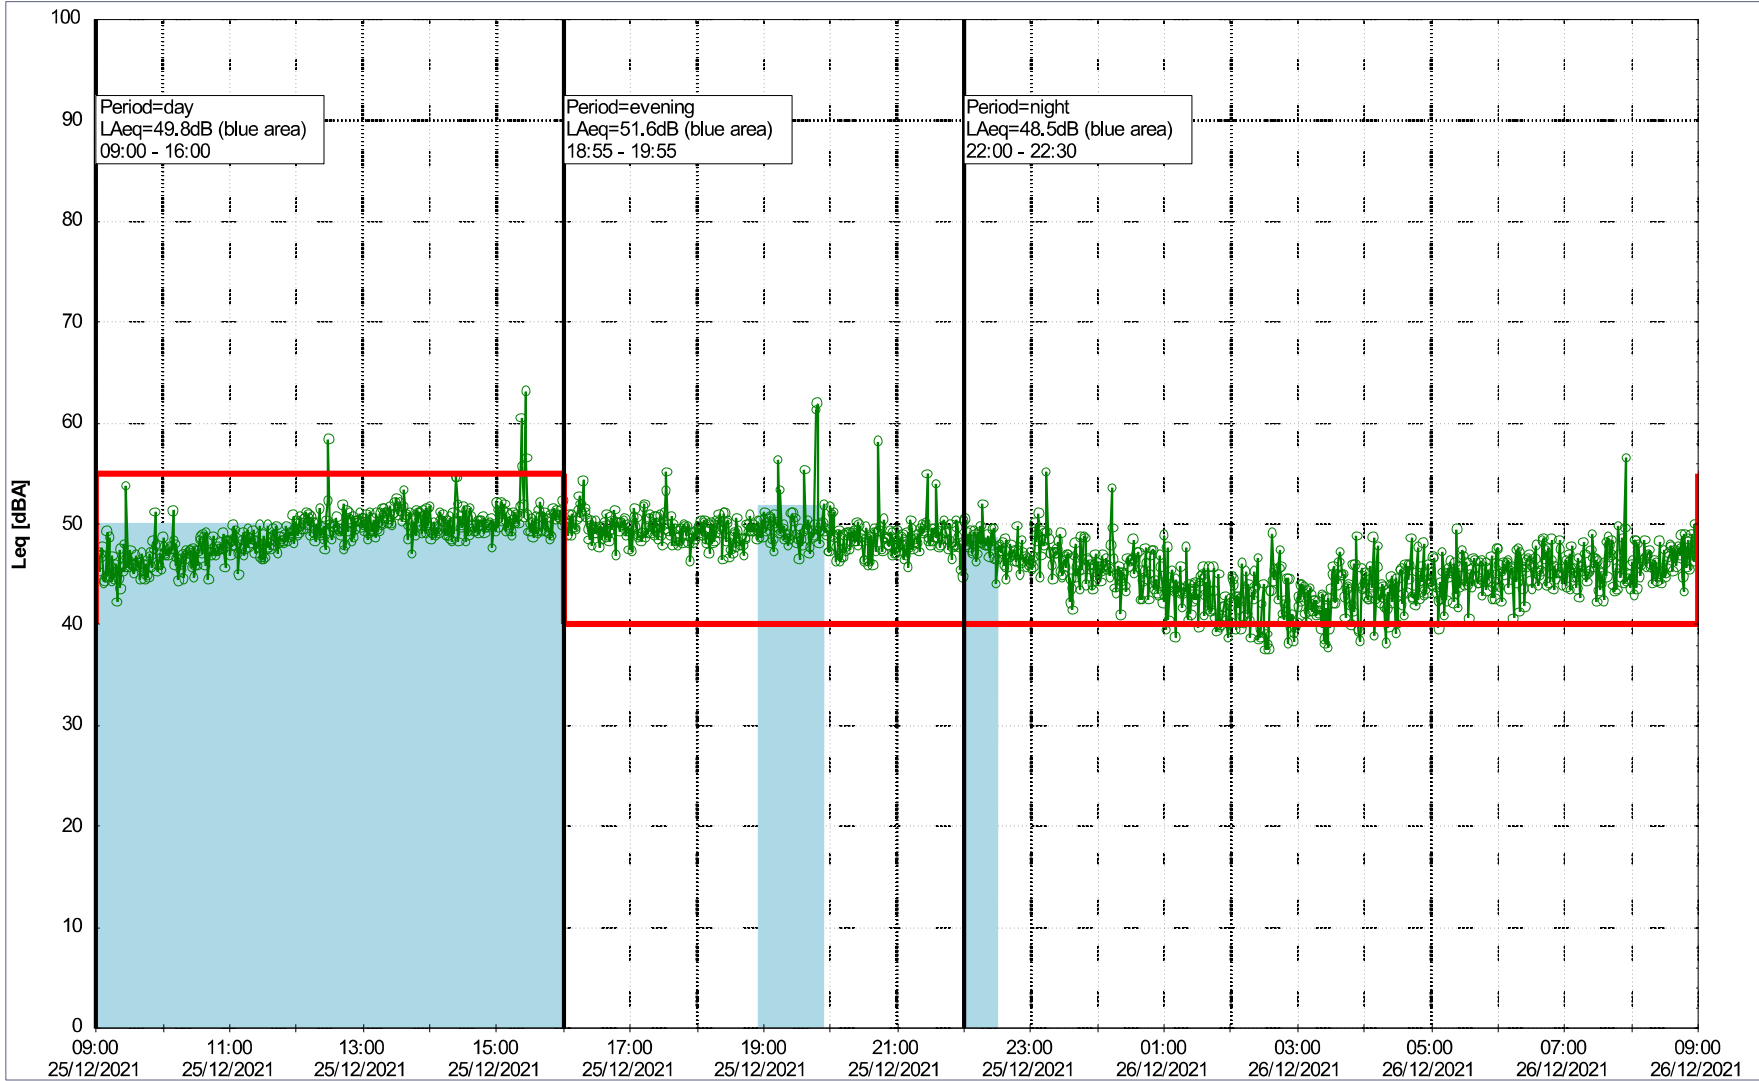

Noise Time Related Diagram

24/12/2021
25/12/2021

SLU_NS01

Project: Kronos Sydhavnen
Construction: Sluseholmen
Location: N-V

Plan View

Noise Time Related Diagram

25/12/2021
26/12/2021

SLU_NS01

Remarks

...

Project: Kronos Sydhavnen
Construction: Sluseholmen
Location: N-V

Plan View

Remarks

...

Noise Time Related Diagram

26/12/2021
27/12/2021