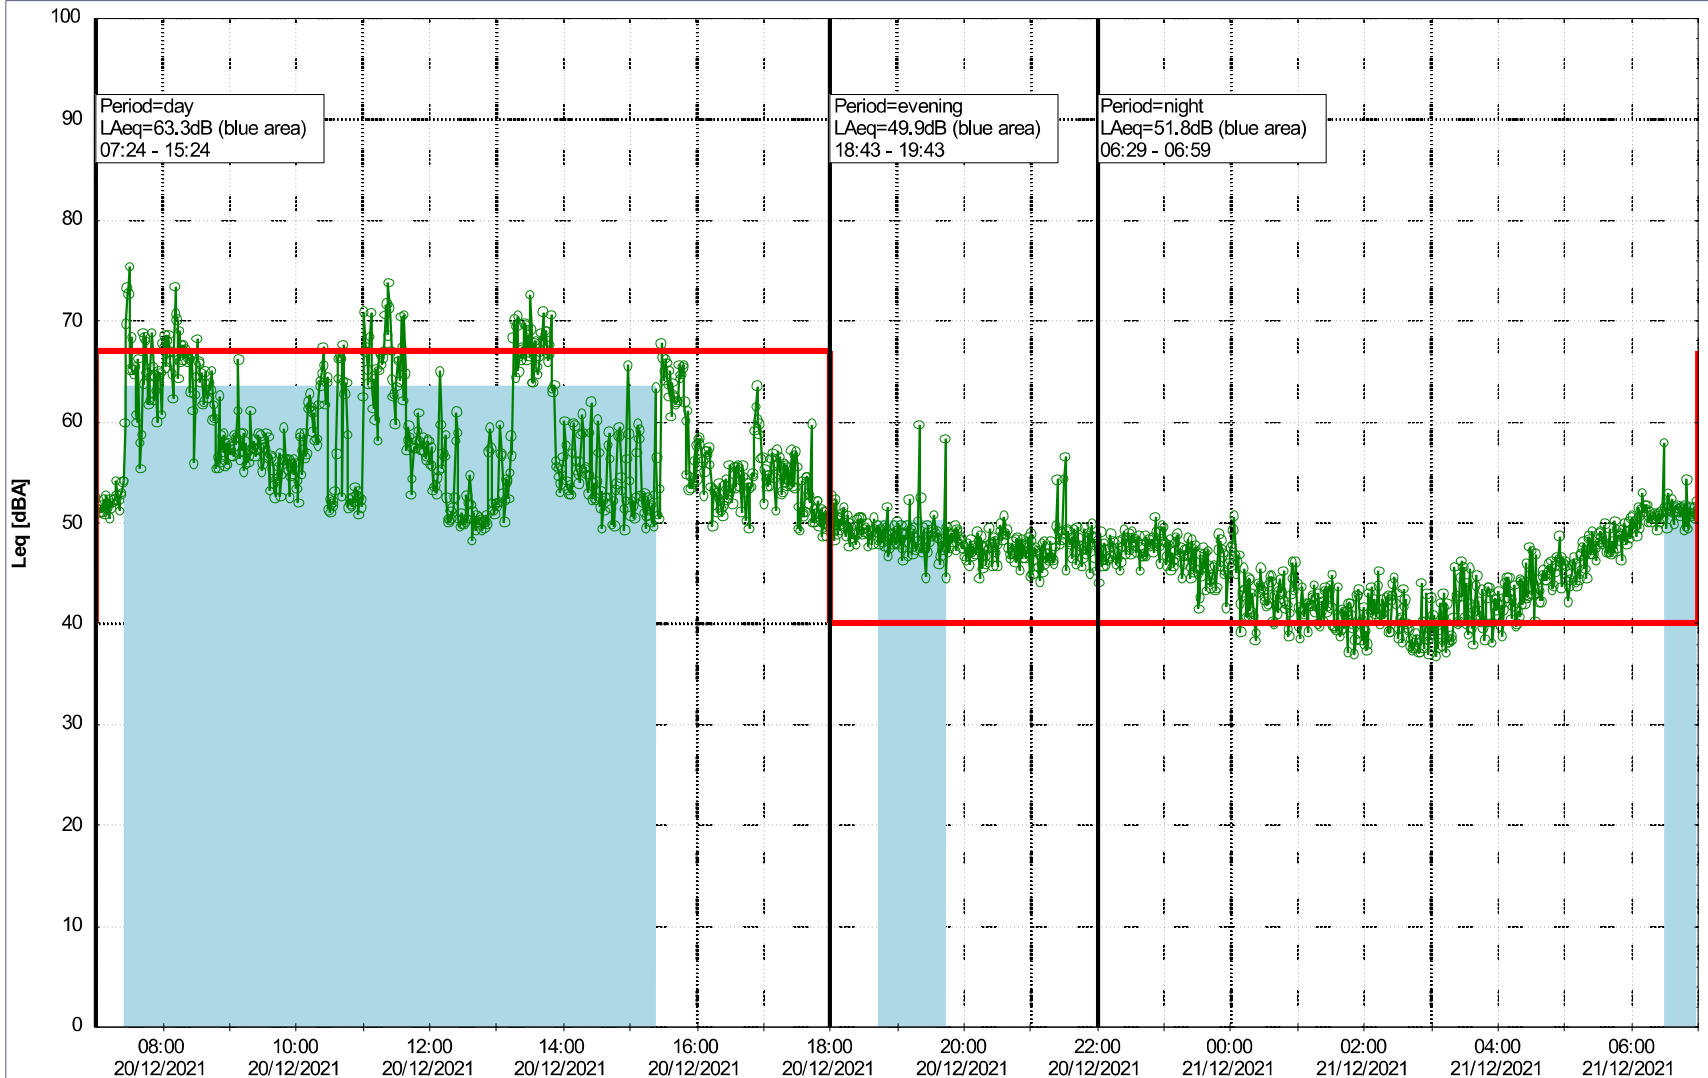

Project: Kronos Sydhavnen
Construction: Sluseholmen
Location: N-V

Plan View

Remarks

...

Noise Time Related Diagram

20/12/2021
21/12/2021

SLU_NS01

Project: Kronos Sydhavnen
Construction: Sluseholmen
Location: N-V

Plan View

Remarks

...

Noise Time Related Diagram

21/12/2021
22/12/2021

oooo SLU_NS01

Project: Kronos Sydhavnen
Construction: Sluseholmen
Location: N-V

Plan View

Remarks

...

Noise Time Related Diagram

22/12/2021
23/12/2021

○○○○ SLU_NS01

Project: Kronos Sydhavnen
Construction: Sluseholmen
Location: N-V

Plan View

Noise Time Related Diagram

Remarks

...

Project: Kronos Sydhavnen
Construction: Sluseholmen
Location: N-V

Plan View

Remarks

...

Noise Time Related Diagram

26/12/2021
27/12/2021