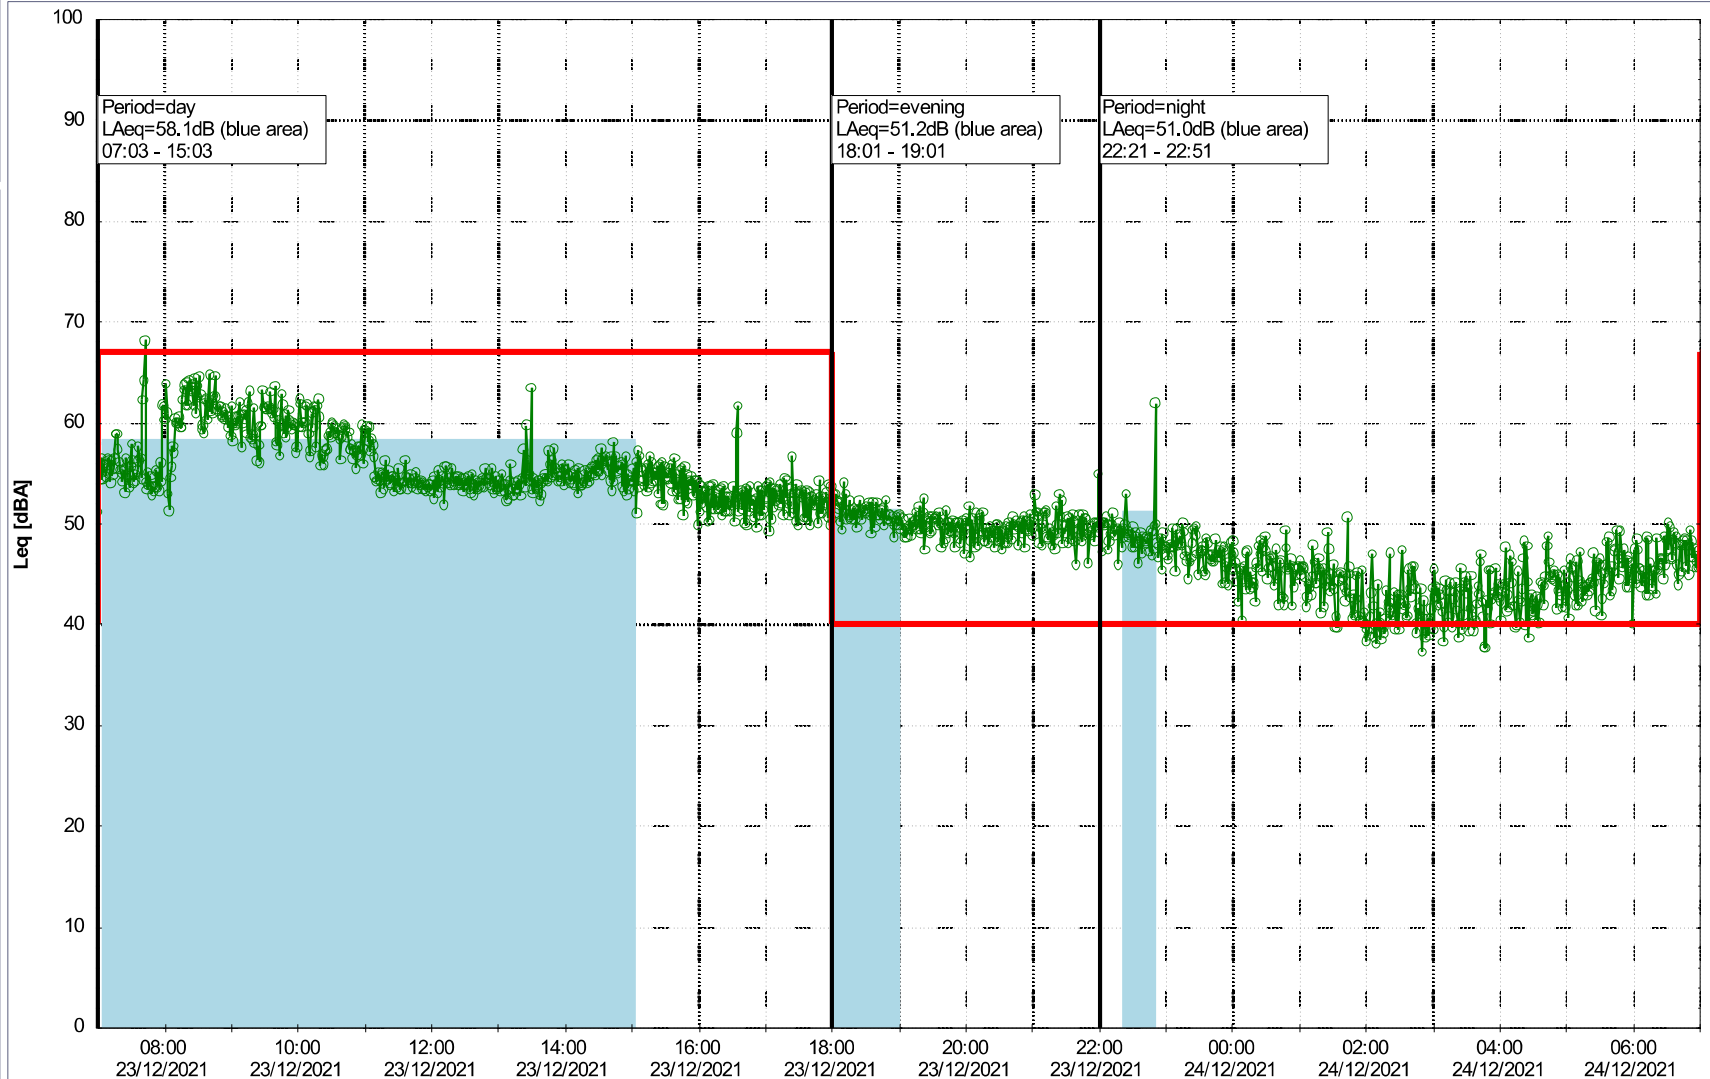

Remarks

...

Noise Time Related Diagram

22/12/2021
23/12/2021

○○○○ SLU_NS01

Project: Kronos Sydhavnen
Construction: Sluseholmen
Location: N-V

Plan View

Noise Time Related Diagram

23/12/2021
24/12/2021

oooo SLU_NS01

Remarks

...

Project: Kronos Sydhavnen
Construction: Sluseholmen
Location: N-V

Plan View

Remarks

...

Noise Time Related Diagram

24/12/2021
25/12/2021

SLU_NS01

Project: Kronos Sydhavnen
Construction: Sluseholmen
Location: N-V

Plan View

Noise Time Related Diagram

25/12/2021
26/12/2021

SLU_NS01

Remarks

...

Project: Kronos Sydhavnen
Construction: Sluseholmen
Location: N-V

Plan View

Remarks

...

Noise Time Related Diagram

26/12/2021
27/12/2021