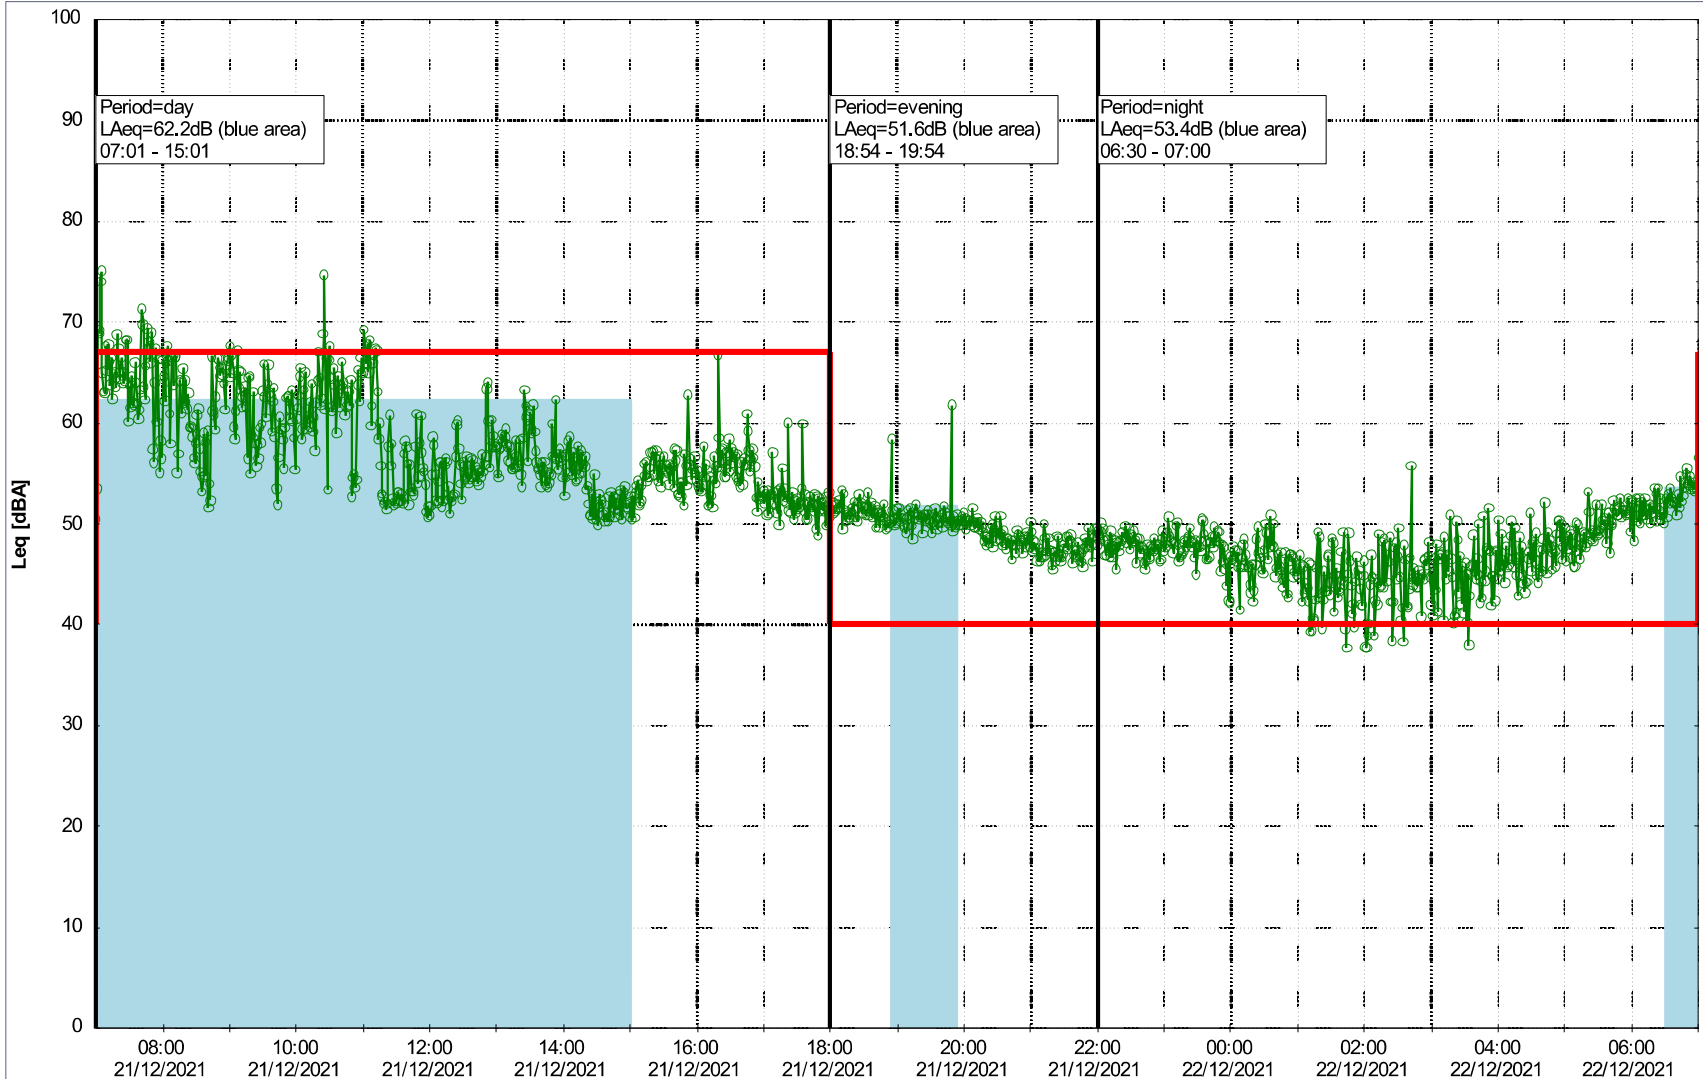

Plan View

Remarks

...

Noise Time Related Diagram

21/12/2021
22/12/2021

oooo SLU_NS01

Project: Kronos Sydhavnen
Construction: Sluseholmen
Location: N-V

Plan View

Remarks

...

Noise Time Related Diagram

22/12/2021
23/12/2021

○○○○ SLU_NS01

Project: Kronos Sydhavnen
Construction: Sluseholmen
Location: N-V

Plan View

Noise Time Related Diagram

Noise Time Related Diagram

24/12/2021
25/12/2021

SLU_NS01

Project: Kronos Sydhavnen
Construction: Sluseholmen
Location: N-V

Plan View

Noise Time Related Diagram

25/12/2021
26/12/2021

SLU_NS01

Remarks

...

Project: Kronos Sydhavnen
Construction: Sluseholmen
Location: N-V

Plan View

Remarks

...

Noise Time Related Diagram

26/12/2021
27/12/2021