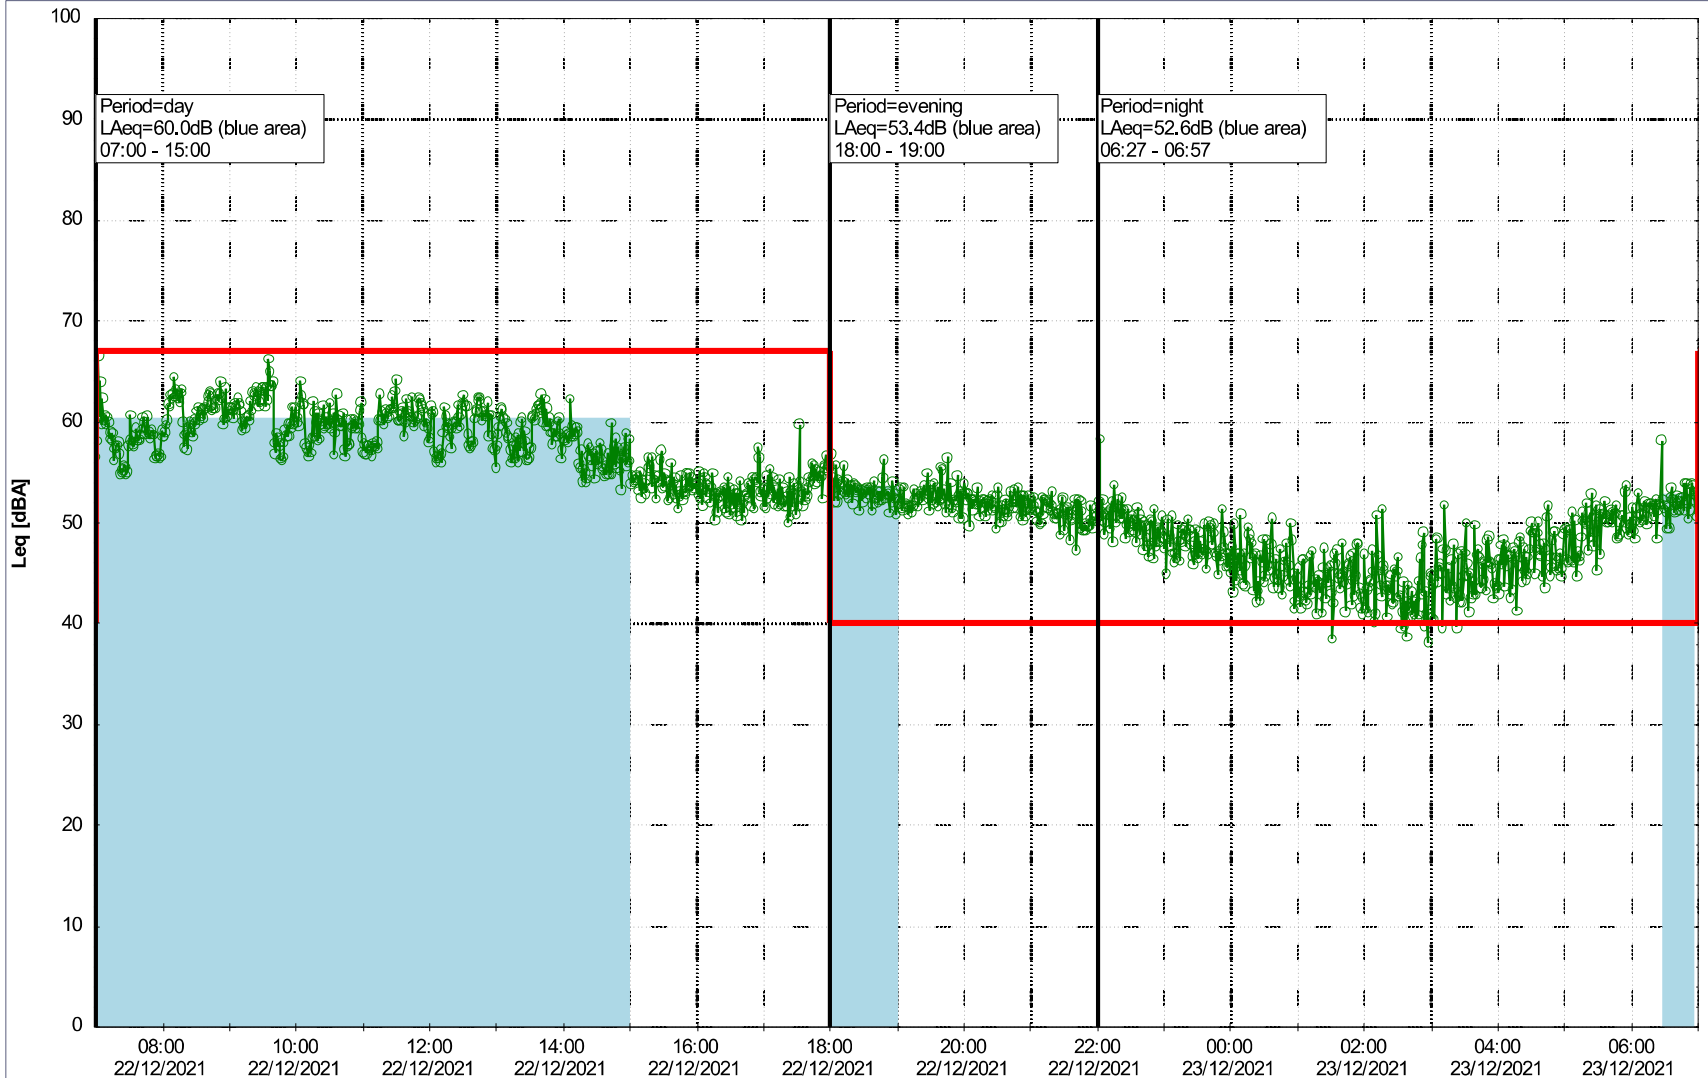

Plan View

Remarks

...

Noise Time Related Diagram

21/12/2021
22/12/2021

oooo SLU_NS01

Project: Kronos Sydhavnen
Construction: Sluseholmen
Location: N-V

Plan View

Remarks

...

Noise Time Related Diagram

22/12/2021
23/12/2021

○○○○ SLU_NS01

Project: Kronos Sydhavnen
Construction: Sluseholmen
Location: N-V

Plan View

Noise Time Related Diagram

Noise Time Related Diagram

24/12/2021
25/12/2021

SLU_NS01

Project: Kronos Sydhavnen
Construction: Sluseholmen
Location: N-V

Plan View

Noise Time Related Diagram

25/12/2021
26/12/2021

SLU_NS01

Remarks

...

Project: Kronos Sydhavnen
Construction: Sluseholmen
Location: N-V

Plan View

Remarks

...

Noise Time Related Diagram

26/12/2021
27/12/2021