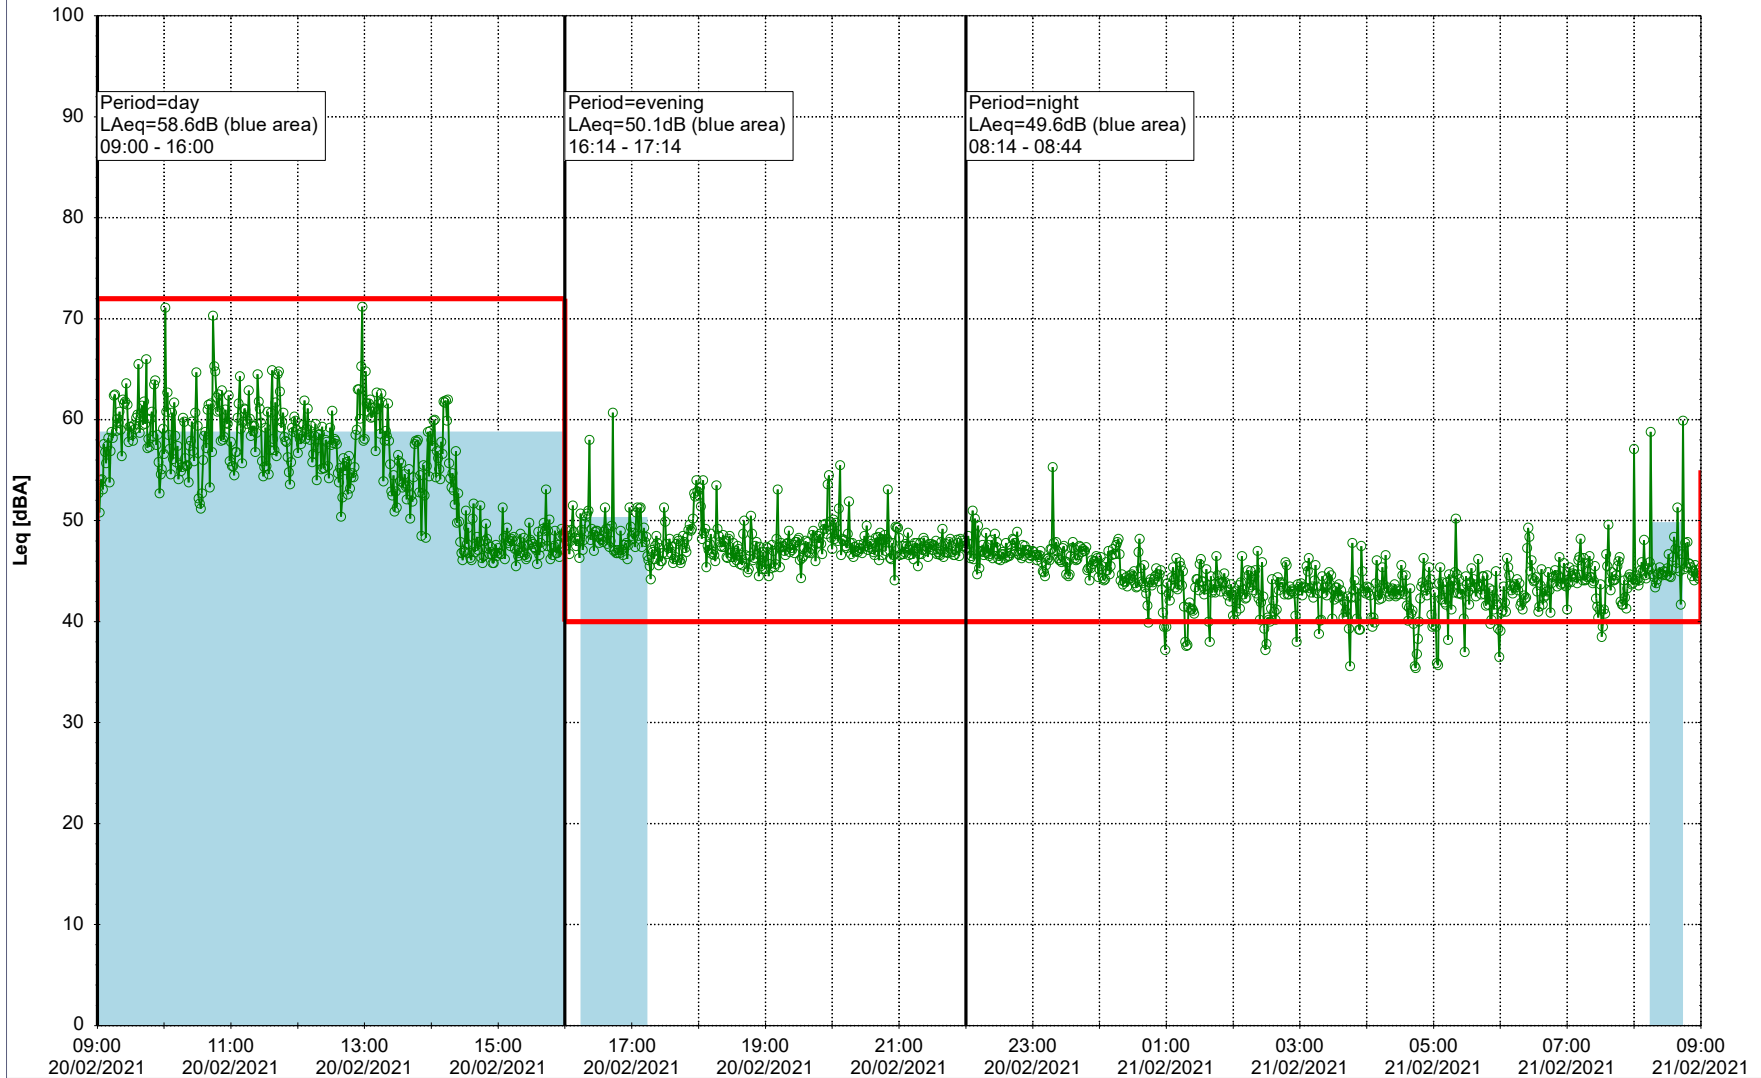

Noise Time Related Diagram

○○○ MOP_NS01