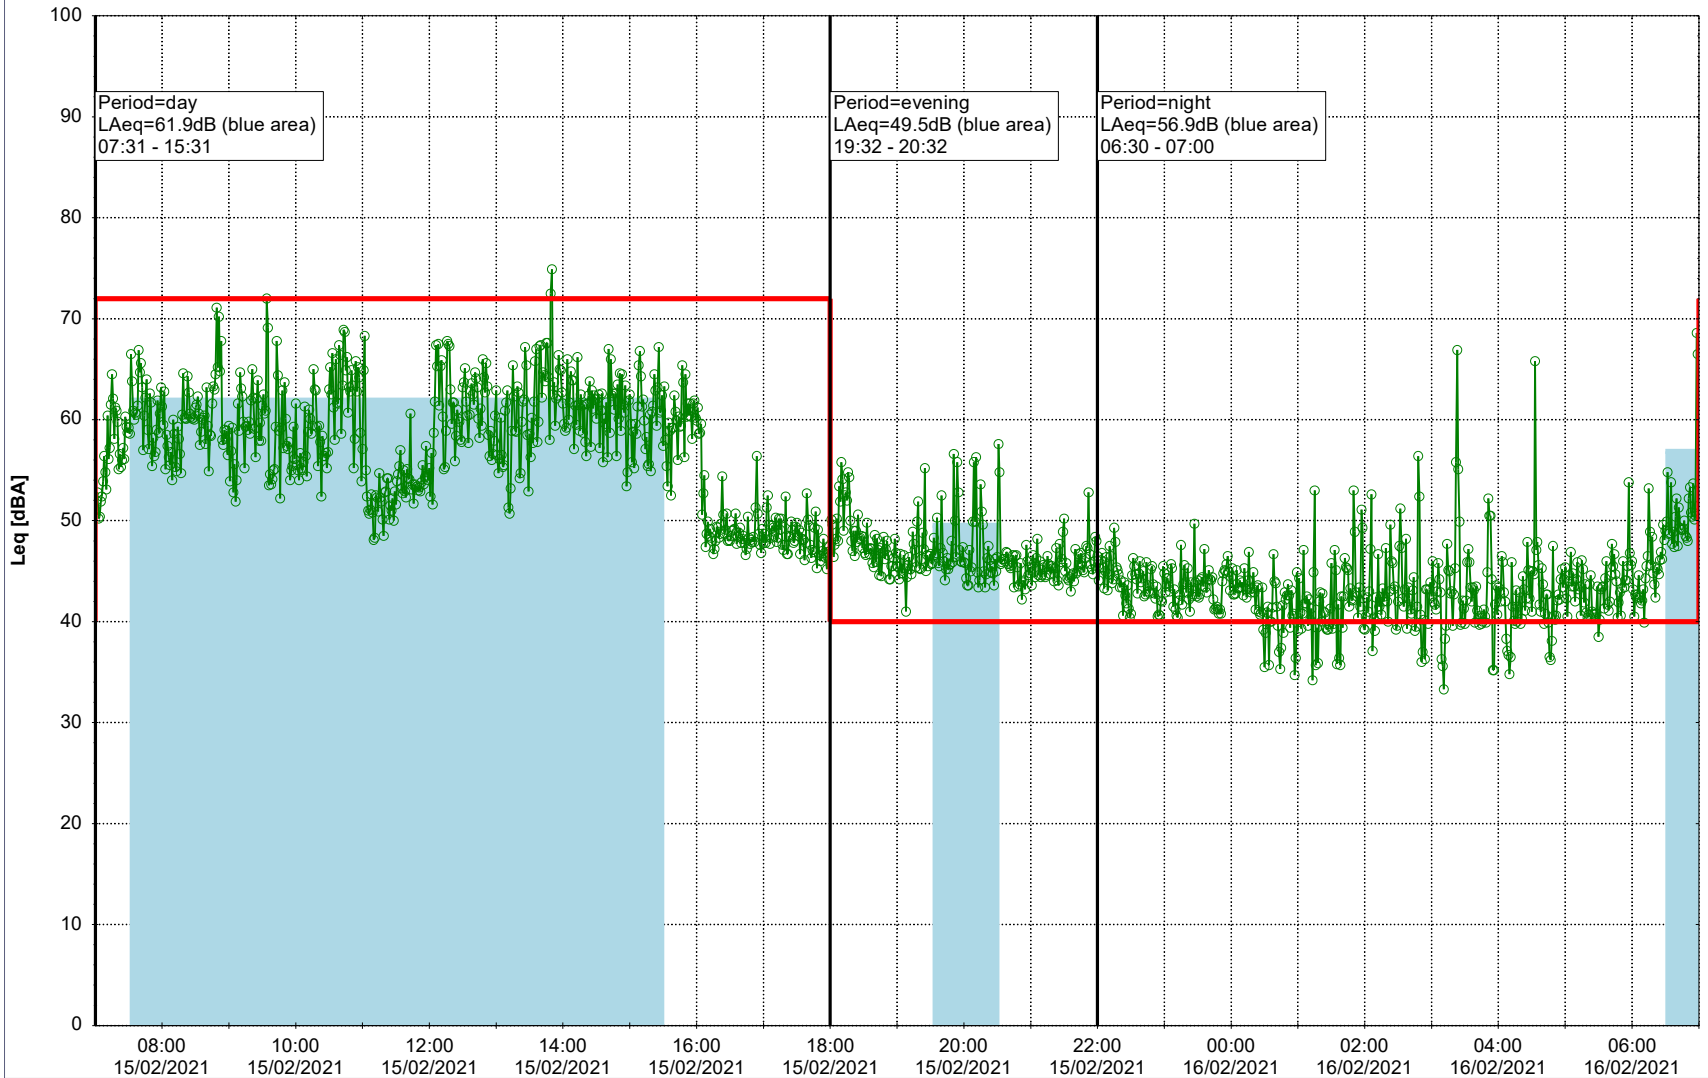

Noise Time Related Diagram

15/02/2021
16/02/2021

○○○ MOP_NS01