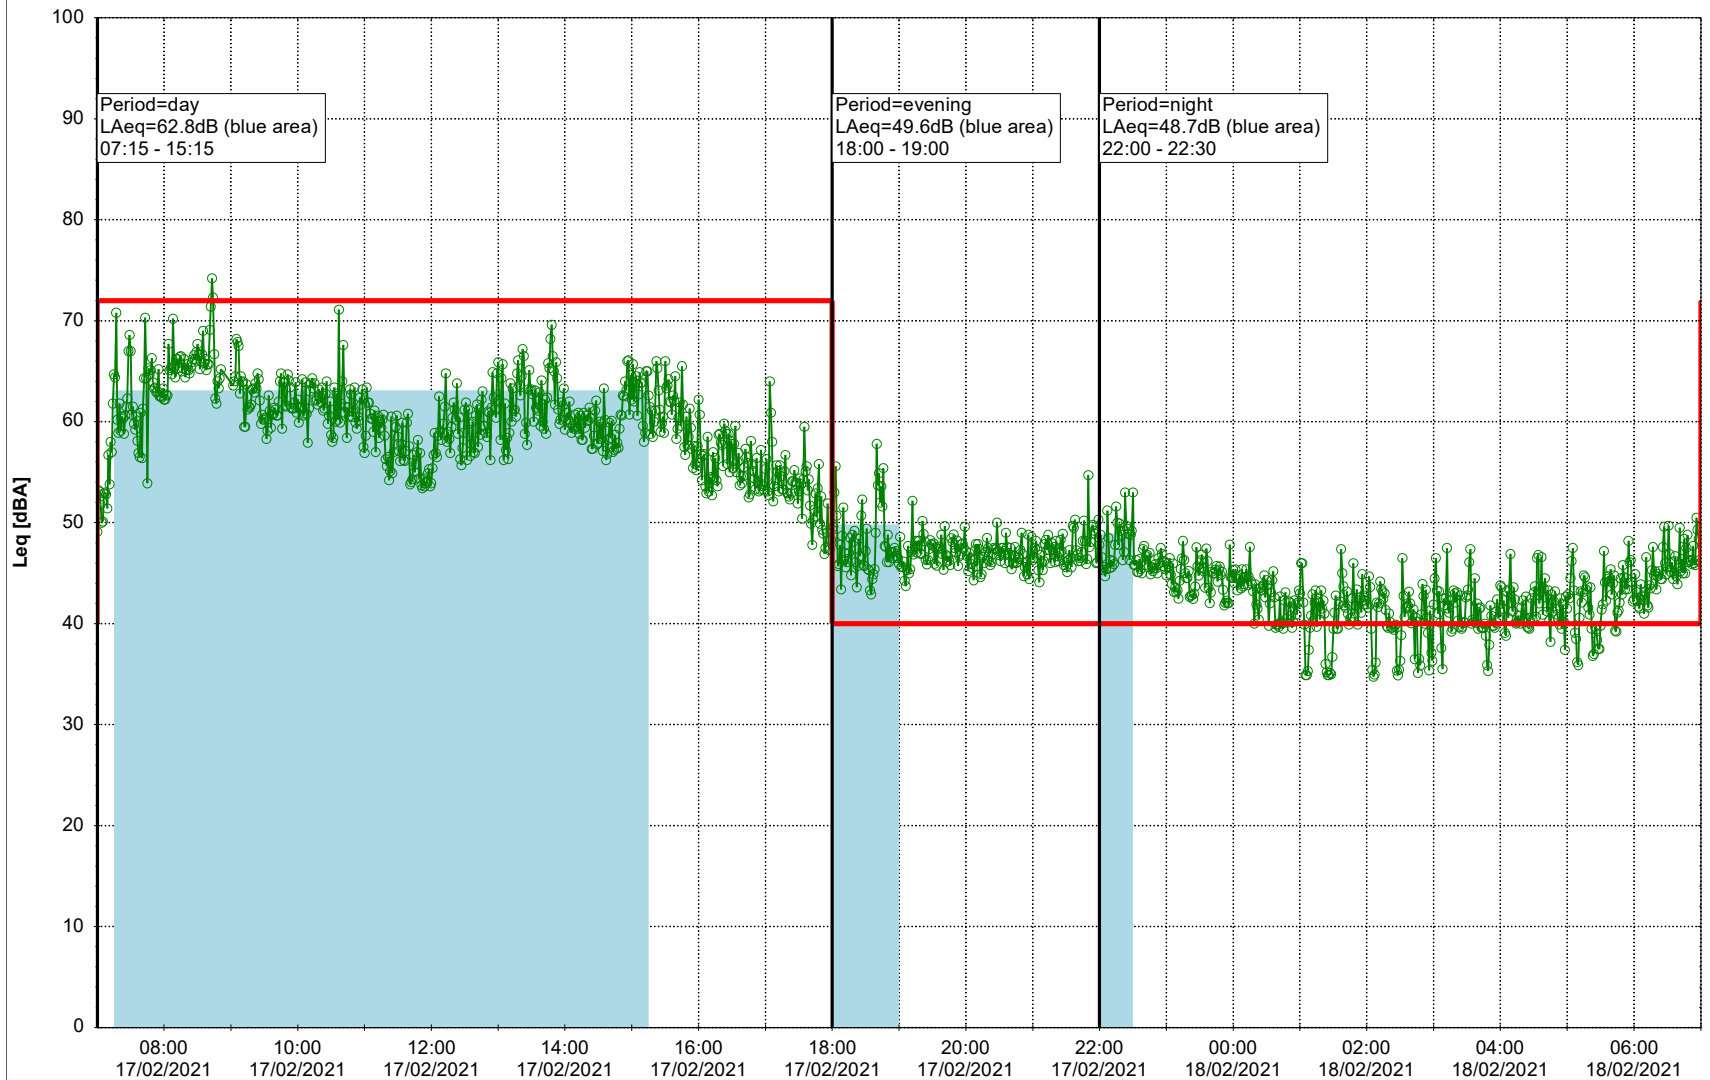

Noise Time Related Diagram

17/02/2021
18/02/2021

○○○○ MOP_NS01