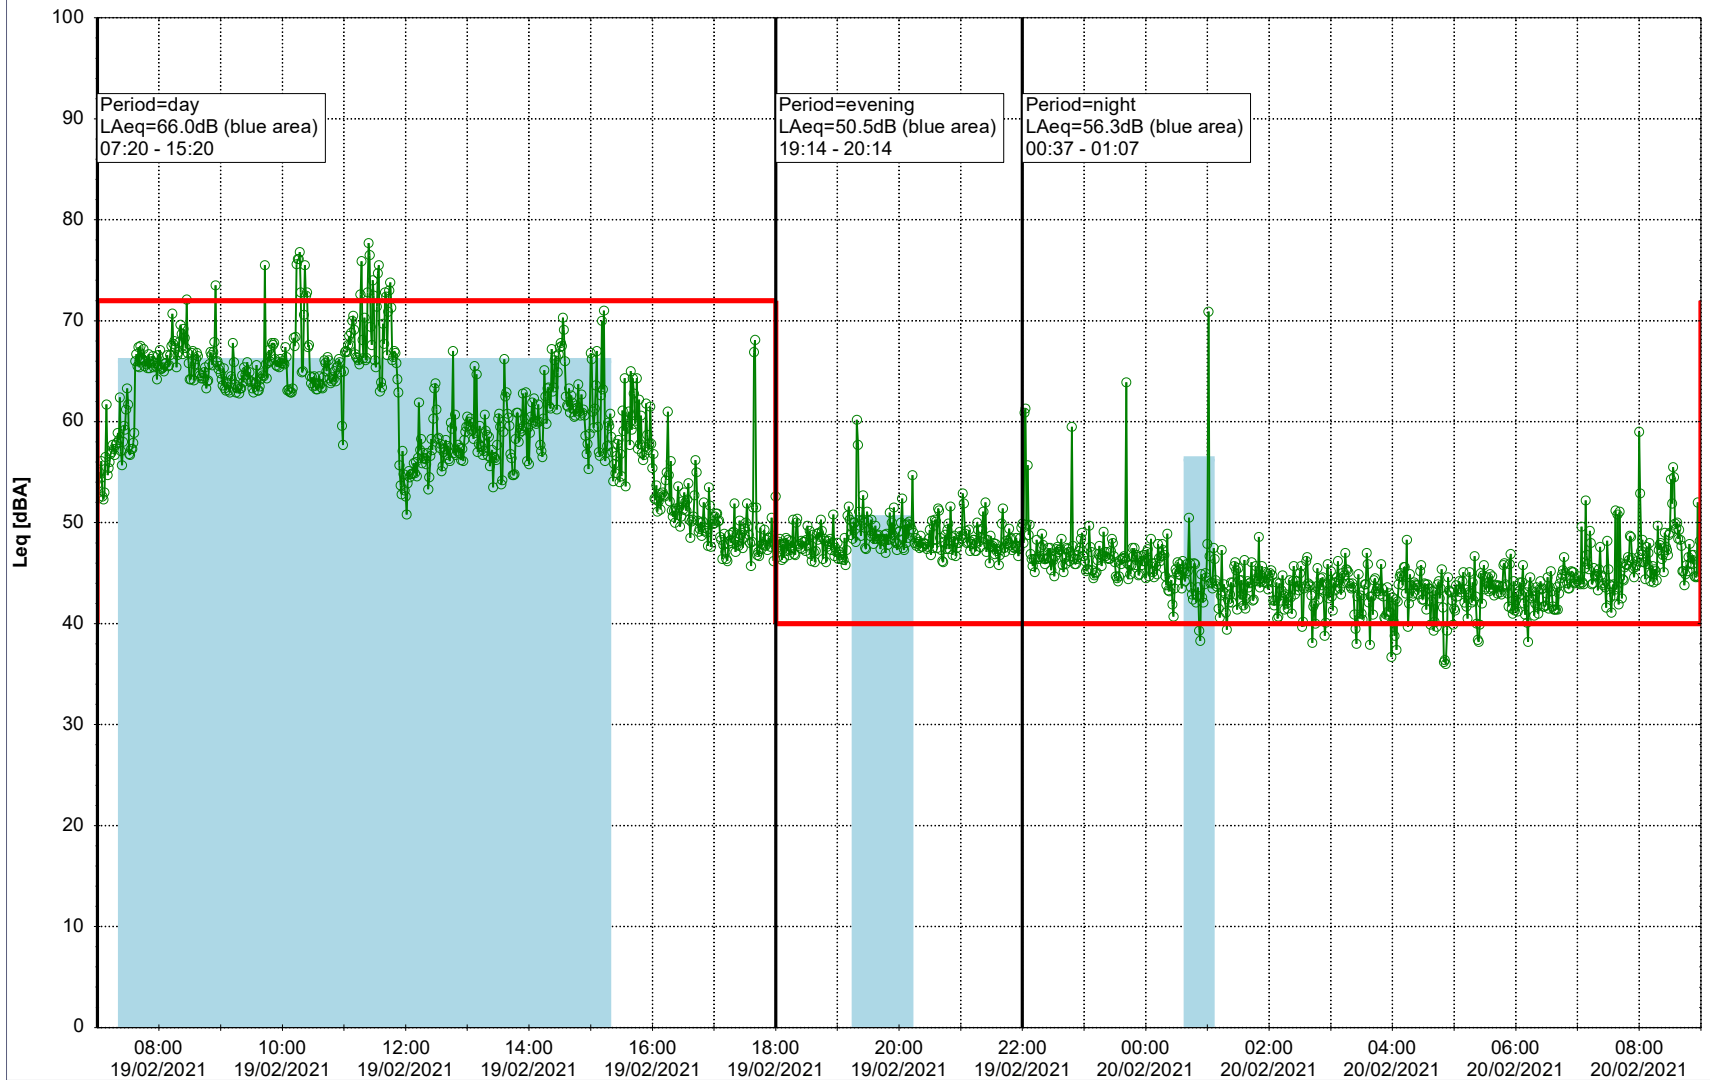

Noise Time Related Diagram

○○○○ MOP_NS01