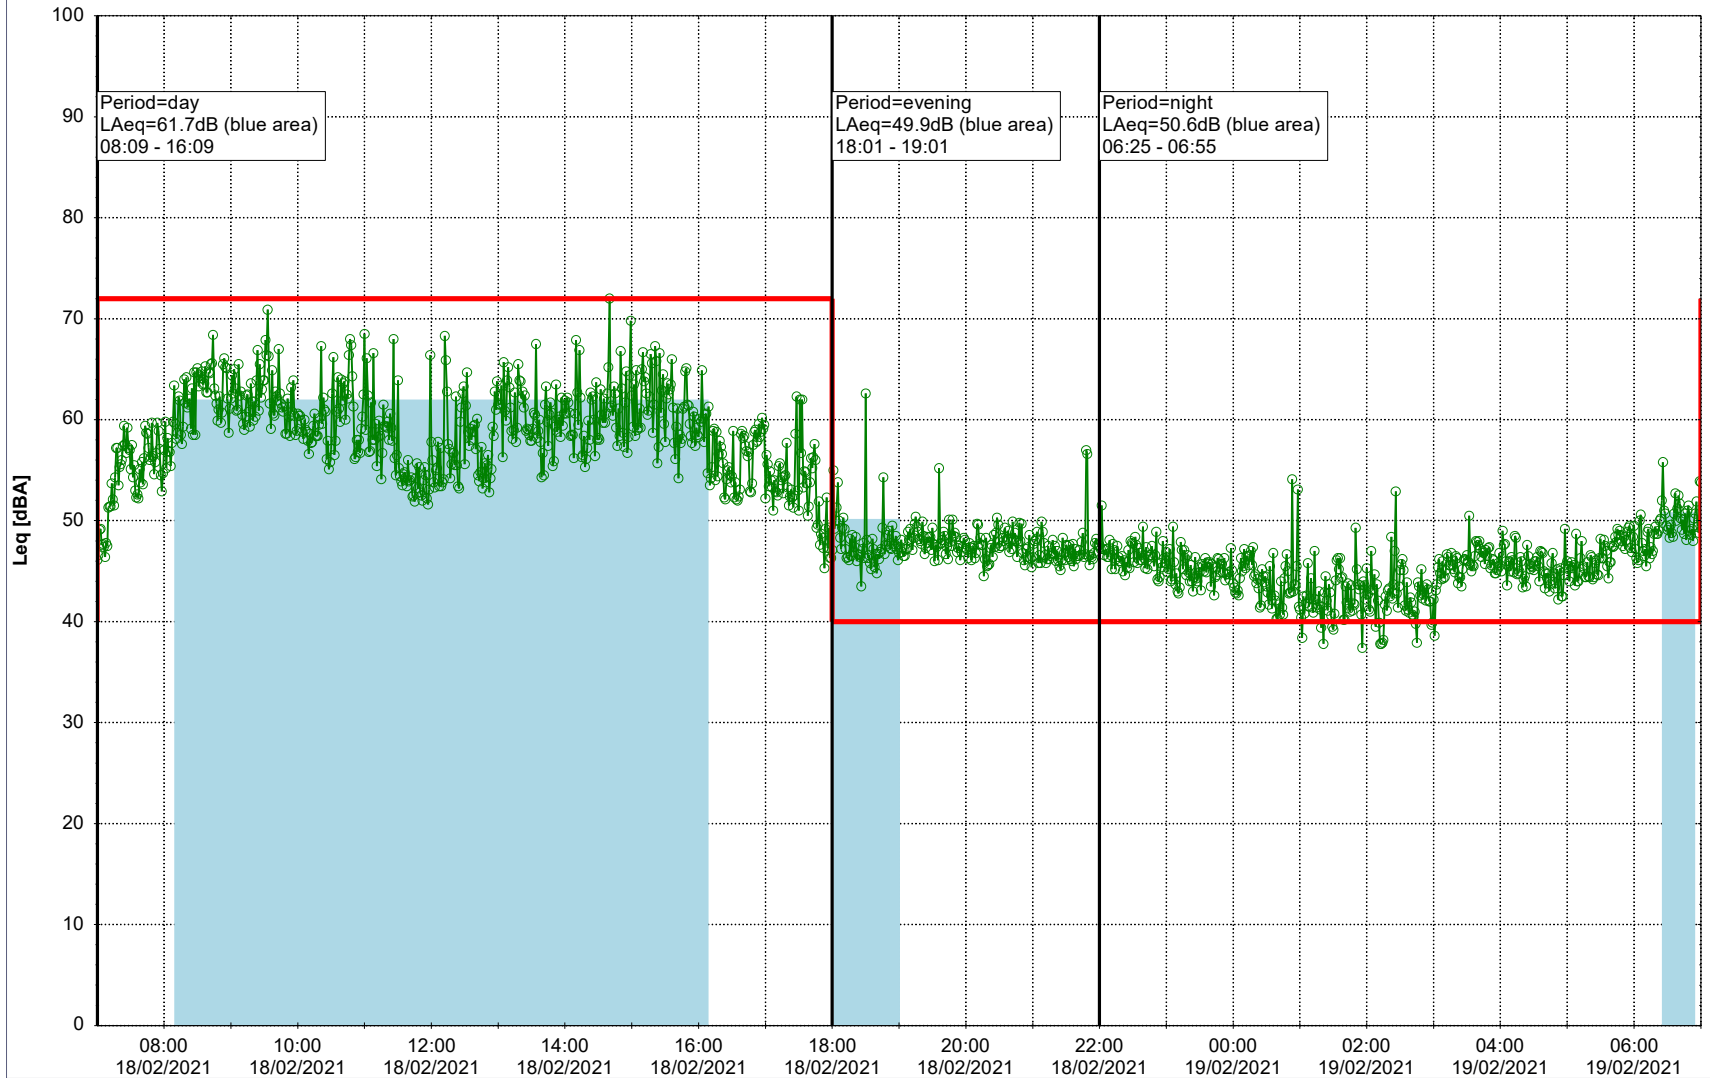

Noise Time Related Diagram

18/02/2021
19/02/2021

○○○○ MOP_NS01