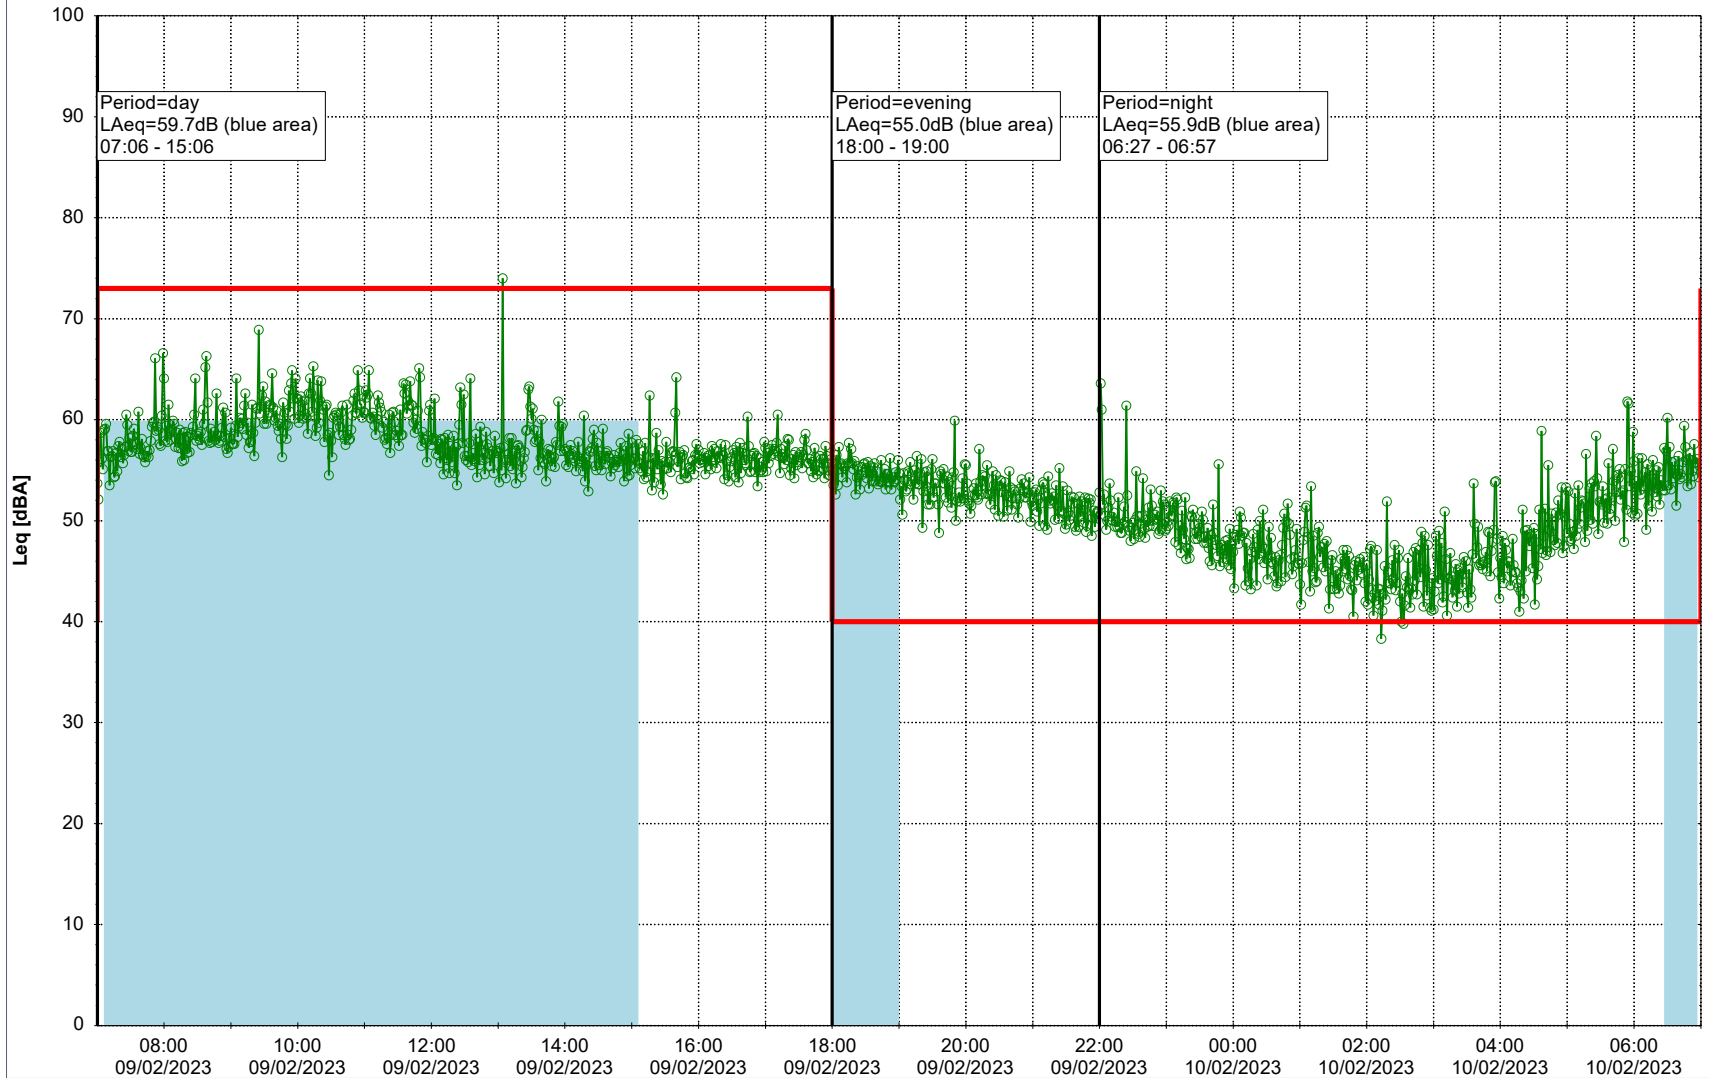

Noise Time Related Diagram

09/02/2023
10/02/2023

○○○ HOL_NS01