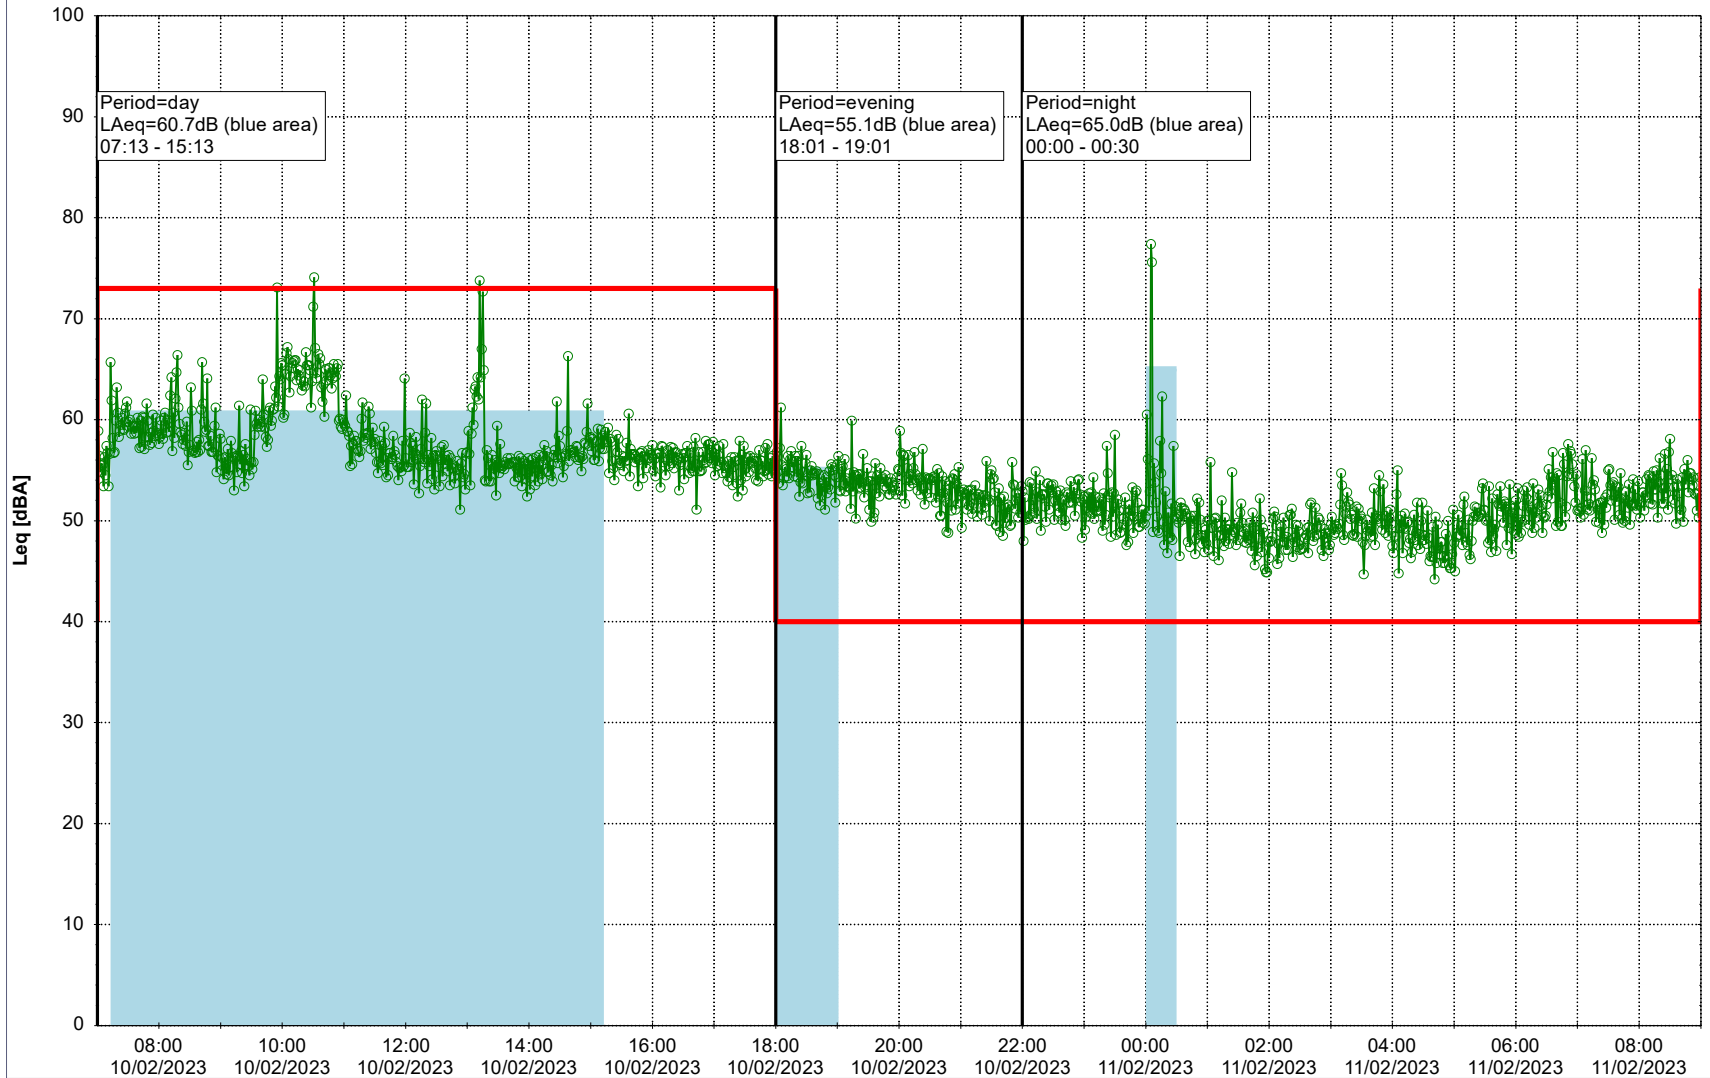

Noise Time Related Diagram

10/02/2023
11/02/2023

○ ○ ○ ○ HOL_NS01