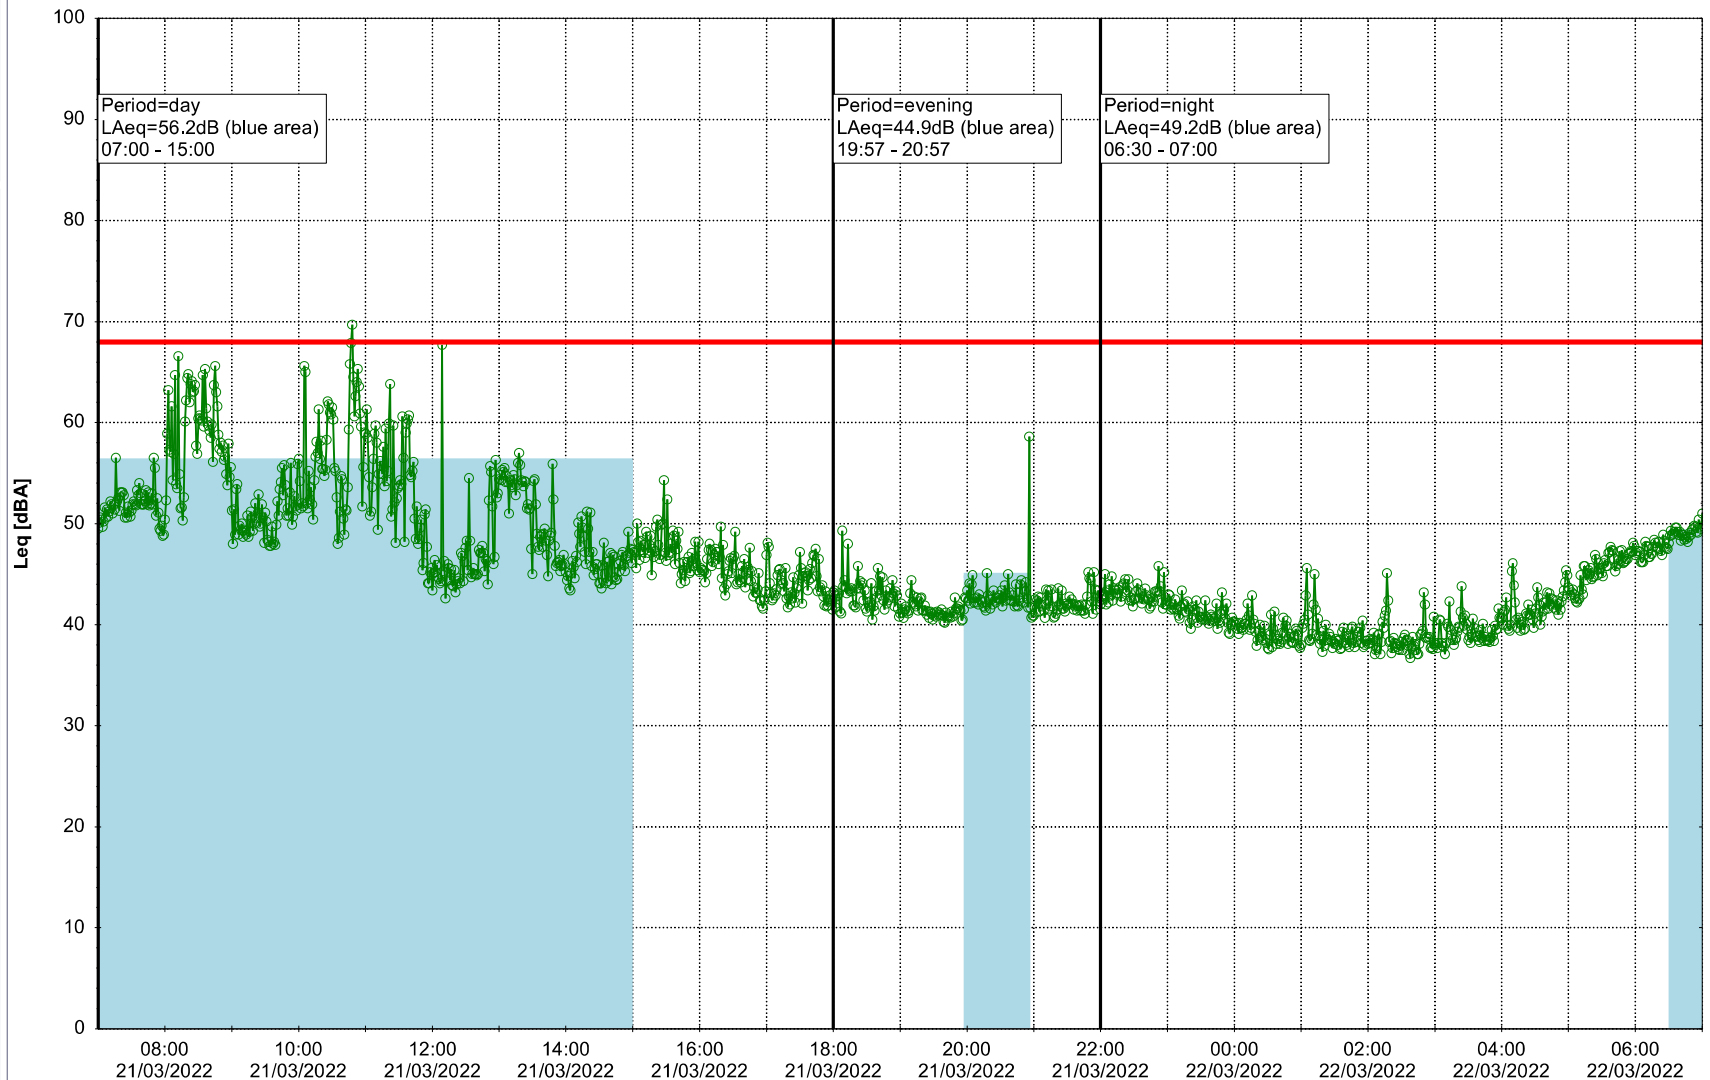

Project: Kronos Sydhavnen
Construction: Enghave Brygge
Location: N-V

Plan View

EBR-OVK_NS02

Remarks

...

Noise Time Related Diagram

21/03/2022
22/03/2022

○○○ EBR-OVK_NS02

Project: Kronos Sydhavnen
Construction: Enghave Brygge
Location: N-V

Plan View

Noise Time Related Diagram

22/03/2022
23/03/2022

○○○ EBR-OVK_NS02

Project: Kronos Sydhavnen
Construction: Enghave Brygge
Location: N-V

Plan View

Noise Time Related Diagram

23/03/2022
24/03/2022

○○○ EBR-OVK_NS02

Project: Kronos Sydhavnen
Construction: Enghave Brygge
Location: N-V

Plan View

EBR-OVK_NS02

Remarks