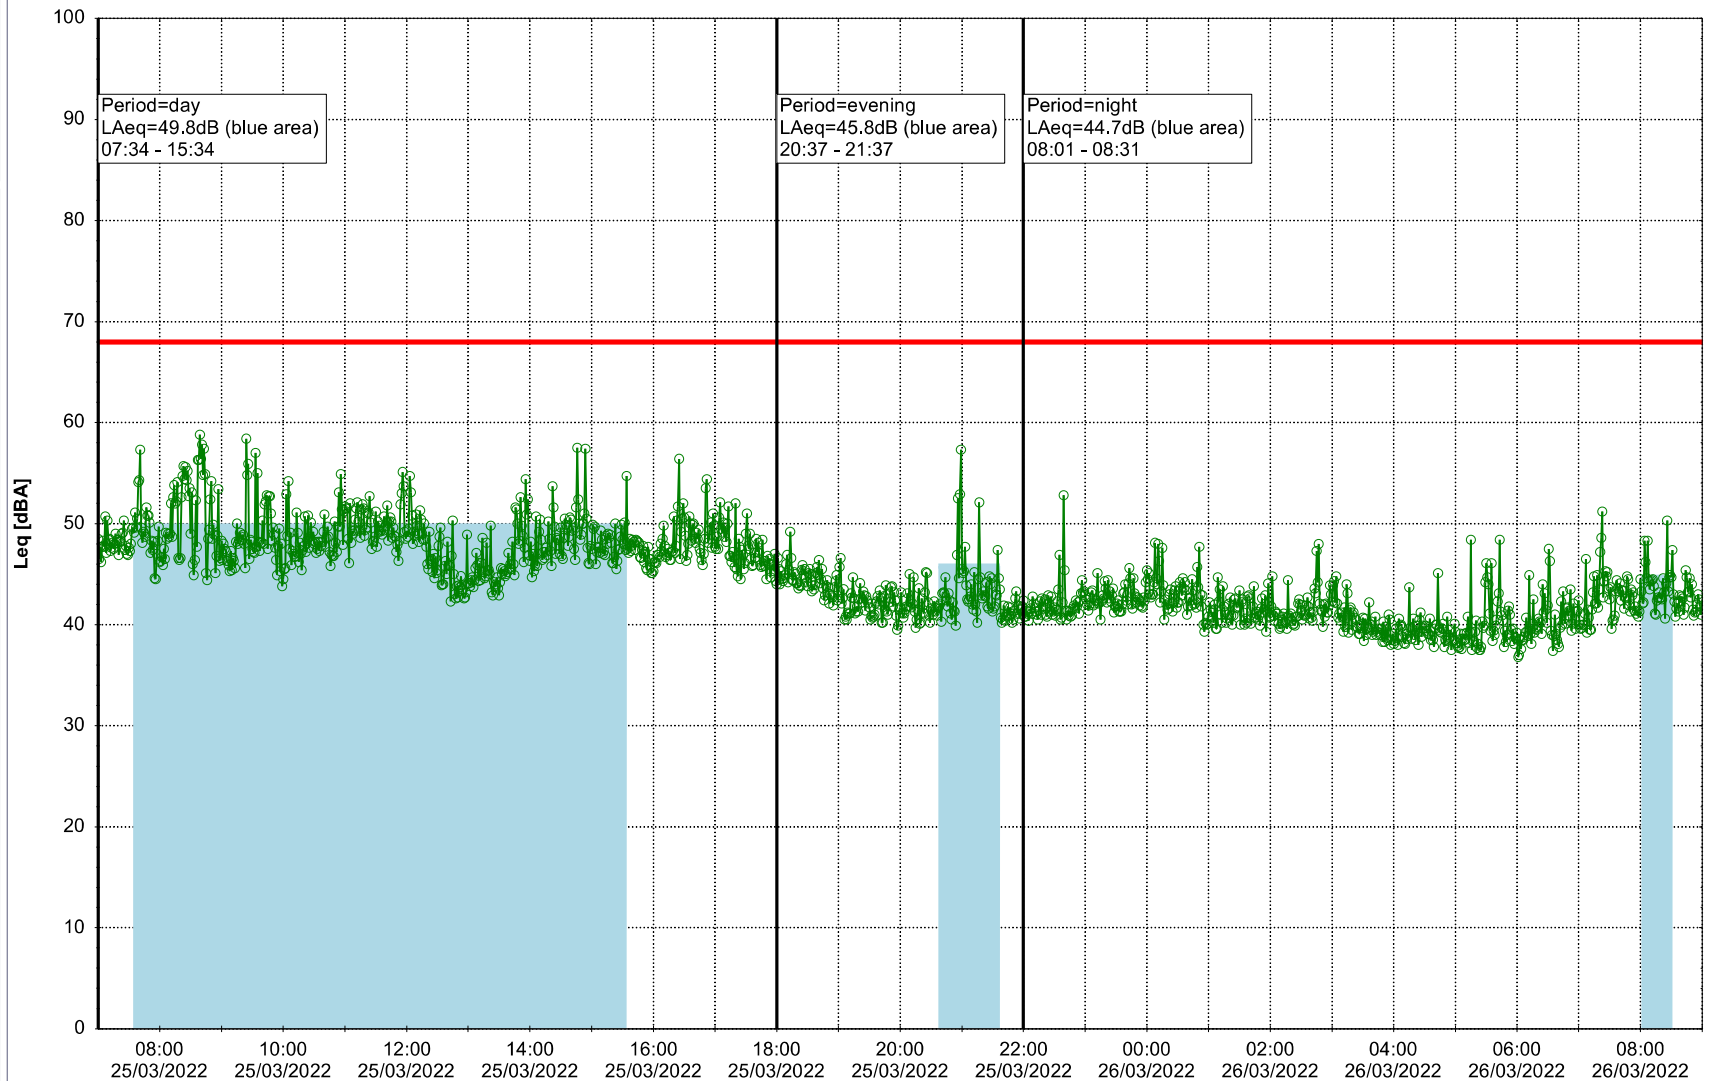

...

Noise Time Related Diagram

24/03/2022
25/03/2022

○○○ EBR-OVK_NS02

Project: Kronos Sydhavnen
Construction: Enghave Brygge
Location: N-V

Plan View

Remarks

...

Noise Time Related Diagram

25/03/2022
26/03/2022

○○○○ EBR-OVK_NS02

Project: Kronos Sydhavnen
Construction: Enghave Brygge
Location: N-V

Plan View

Remarks

...

Noise Time Related Diagram

26/03/2022
27/03/2022

○○○ EBR-OVK_NS02

Project: Kronos Sydhavnen
Construction: Enghave Brygge
Location: N-V

Plan View

Remarks

...

Noise Time Related Diagram

27/03/2022
28/03/2022