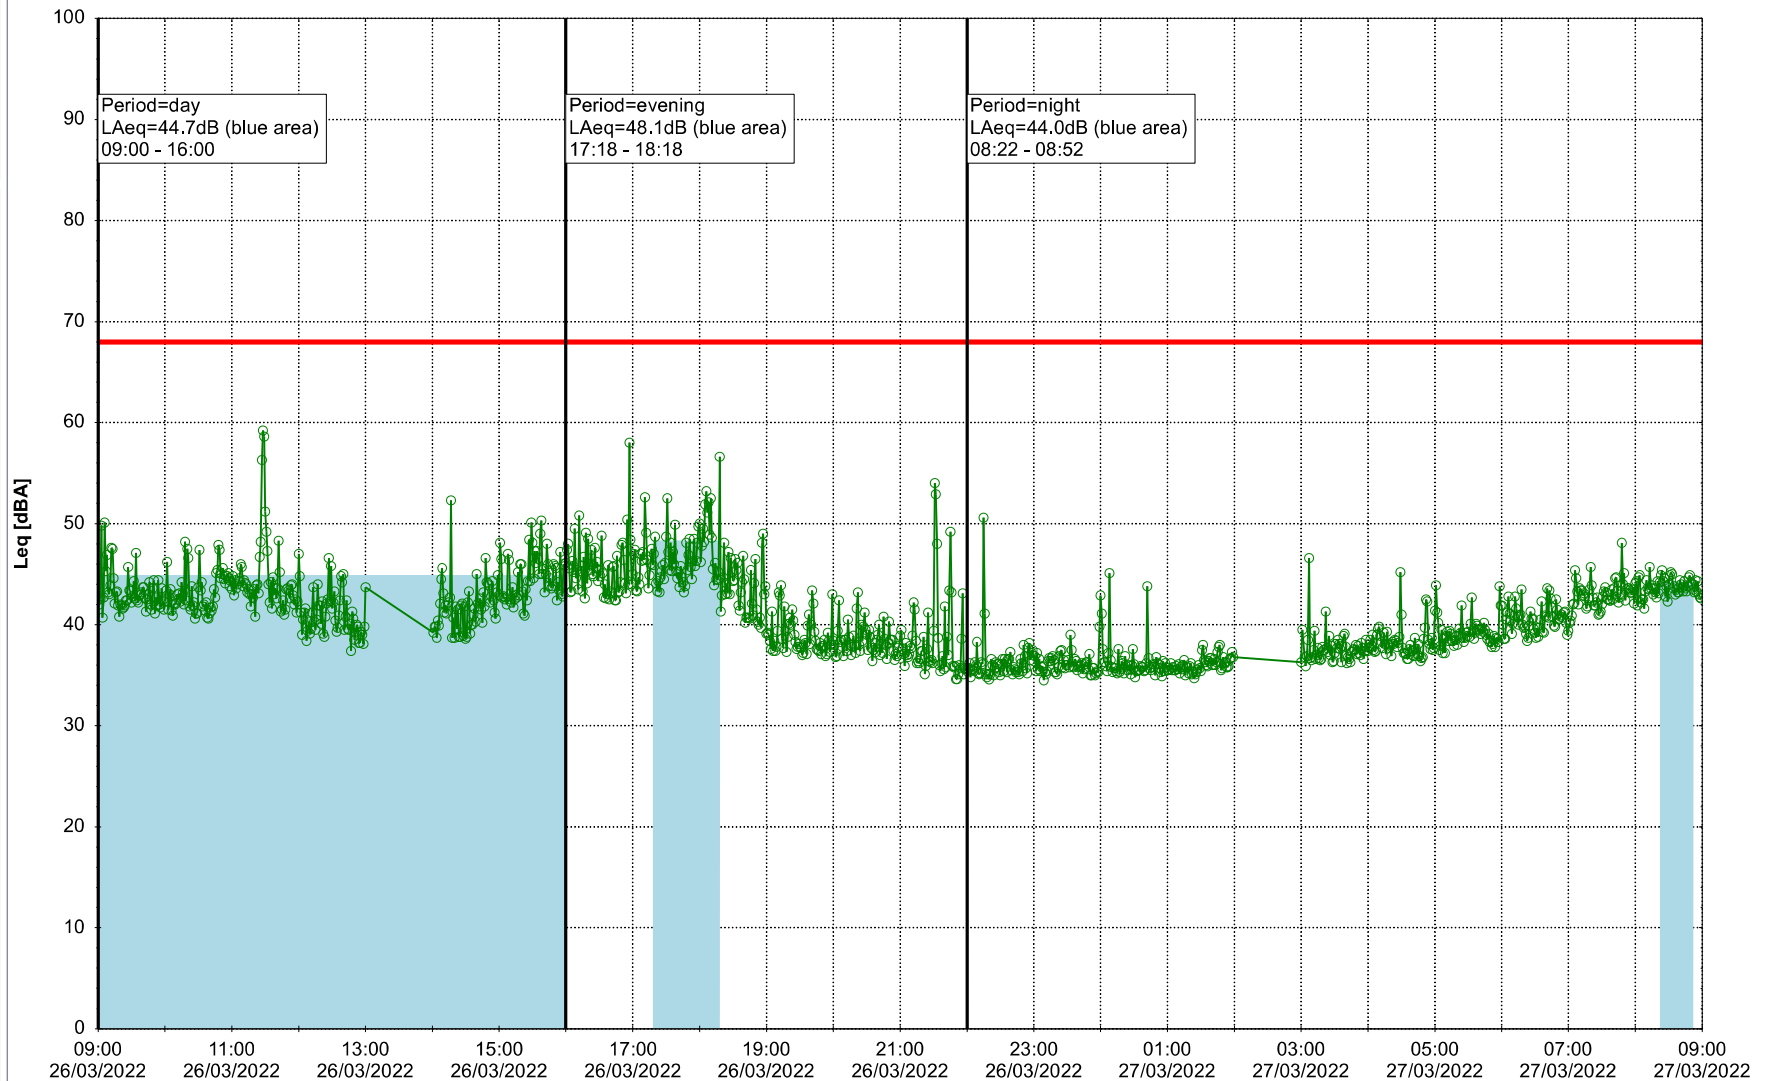

Noise Time Related Diagram

25/03/2022
26/03/2022

○○○○ EBR-OVK_NS02

Project: Kronos Sydhavnen
Construction: Enghave Brygge
Location: N-V

Plan View

Remarks

...

Noise Time Related Diagram

26/03/2022
27/03/2022

○○○ EBR-OVK_NS02

Project: Kronos Sydhavnen
Construction: Enghave Brygge
Location: N-V

Plan View

Remarks

...

Noise Time Related Diagram

27/03/2022
28/03/2022