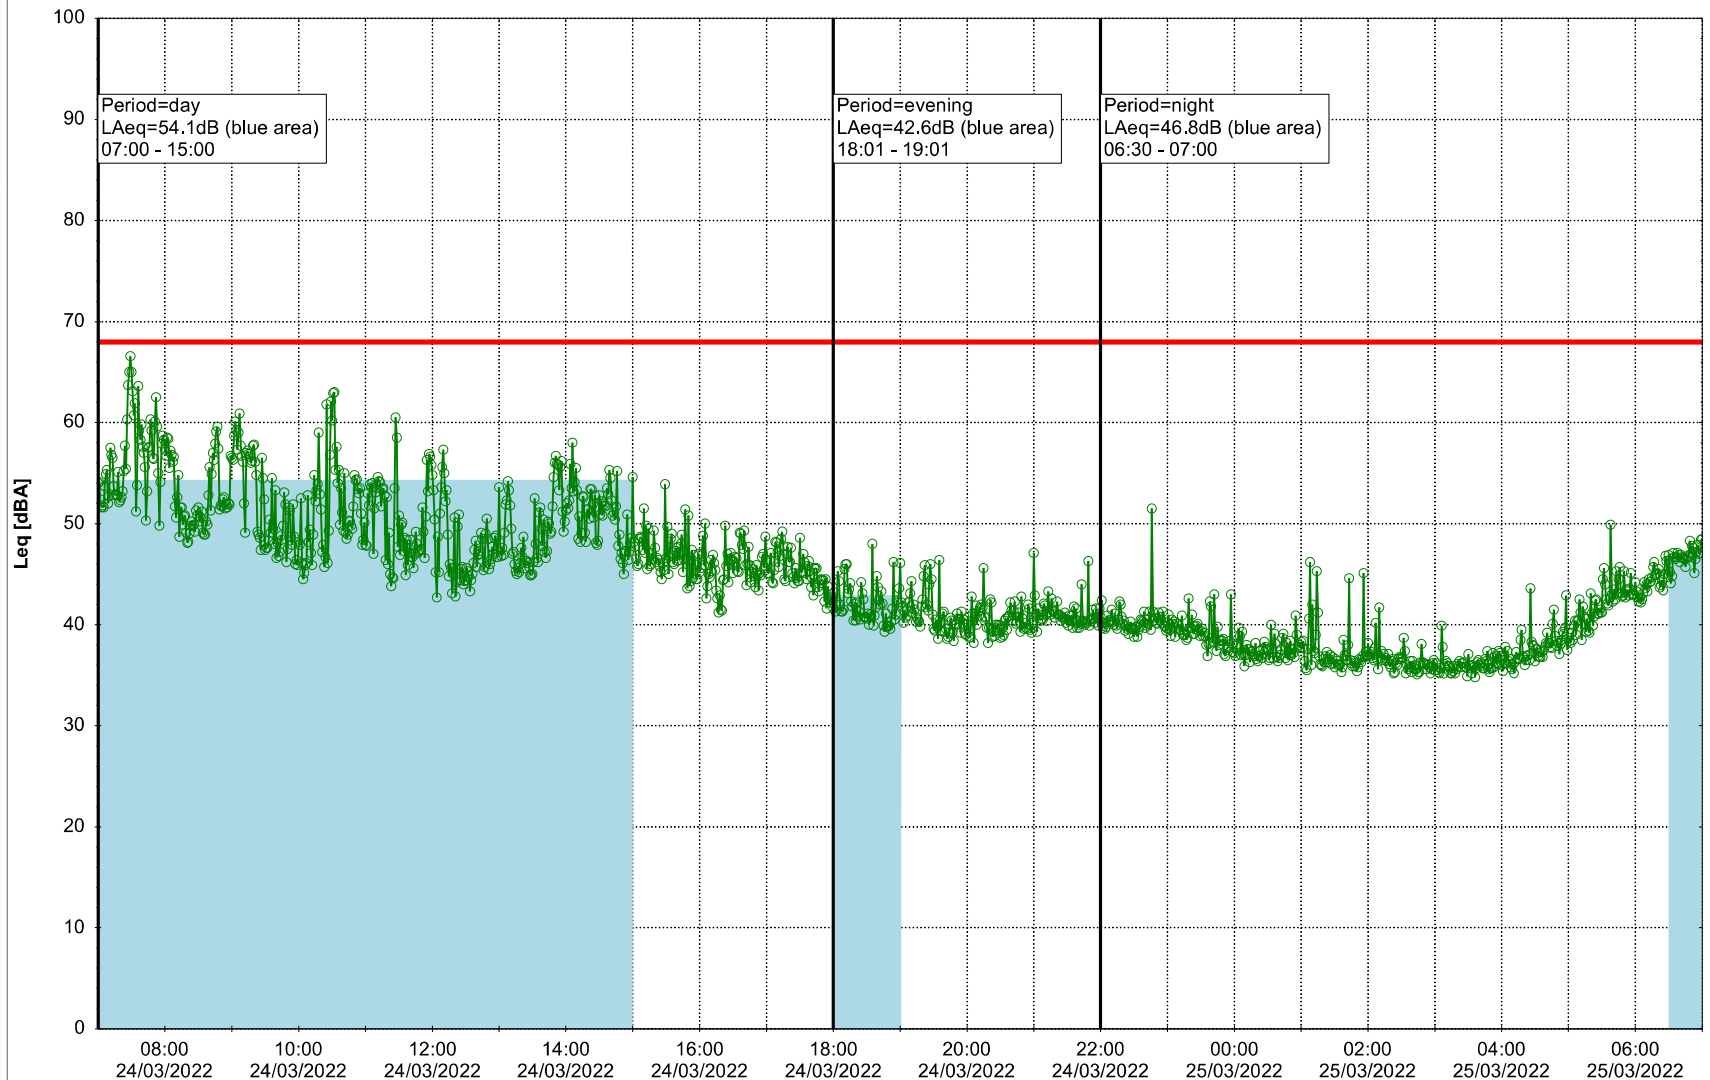

Plan View

Noise Time Related Diagram

23/03/2022
24/03/2022

○○○ EBR-OVK_NS02

Project: Kronos Sydhavnen
Construction: Enghave Brygge
Location: N-V

Plan View

EBR-OVK_NS02

Remarks

...

Noise Time Related Diagram

24/03/2022
25/03/2022

○○○ EBR-OVK_NS02

Project: Kronos Sydhavnen
Construction: Enghave Brygge
Location: N-V

Plan View

Remarks

...