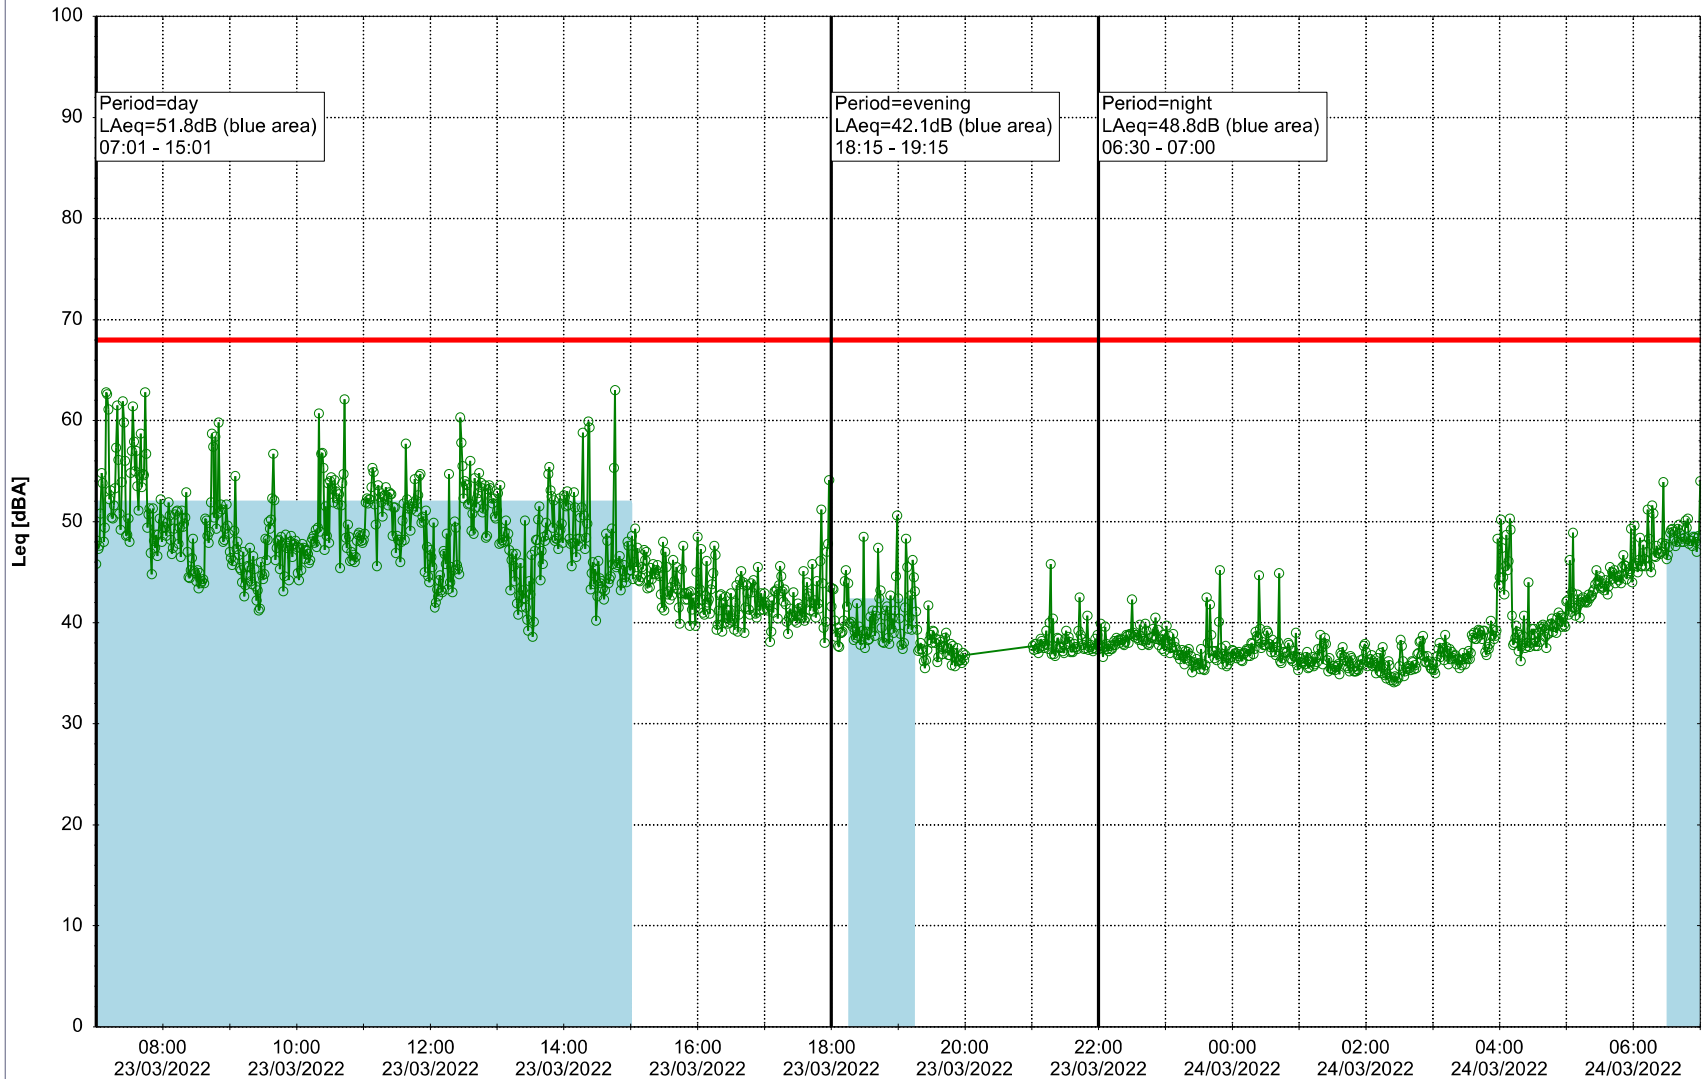

Project: Kronos Sydhavnen
Construction: Enghave Brygge
Location: N-V

Plan View

Noise Time Related Diagram

22/03/2022
23/03/2022

○○○ EBR-OVK_NS02

Project: Kronos Sydhavnen
Construction: Enghave Brygge
Location: N-V

Plan View

Noise Time Related Diagram

23/03/2022
24/03/2022

○○○ EBR-OVK_NS02

Project: Kronos Sydhavnen
Construction: Enghave Brygge
Location: N-V

Plan View

EBR-OVK_NS02

Remarks