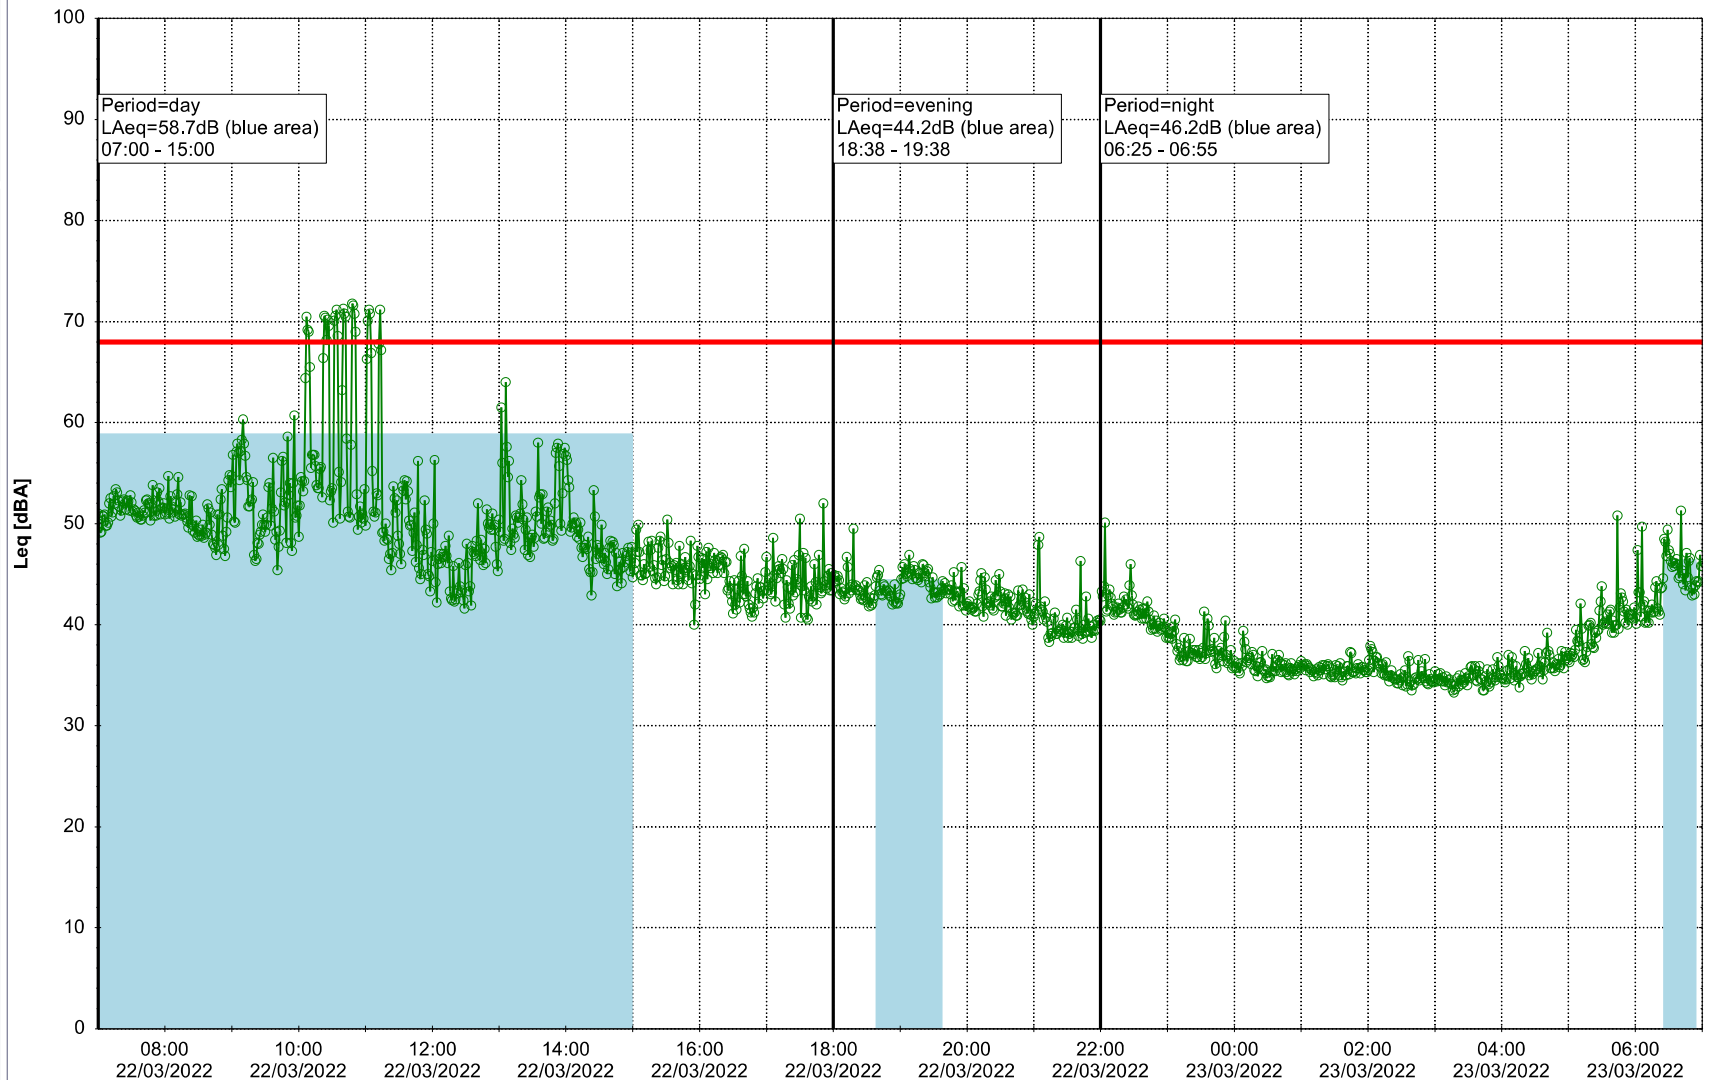

Project: Kronos Sydhavnen
Construction: Enghave Brygge
Location: N-V

Plan View

Noise Time Related Diagram

22/03/2022
23/03/2022

○○○ EBR-OVK_NS02

Project: Kronos Sydhavnen
Construction: Enghave Brygge
Location: N-V

Plan View

Noise Time Related Diagram

23/03/2022
24/03/2022

○○○ EBR-OVK_NS02

Project: Kronos Sydhavnen
Construction: Enghave Brygge
Location: N-V

Plan View

EBR-OVK_NS02

Remarks