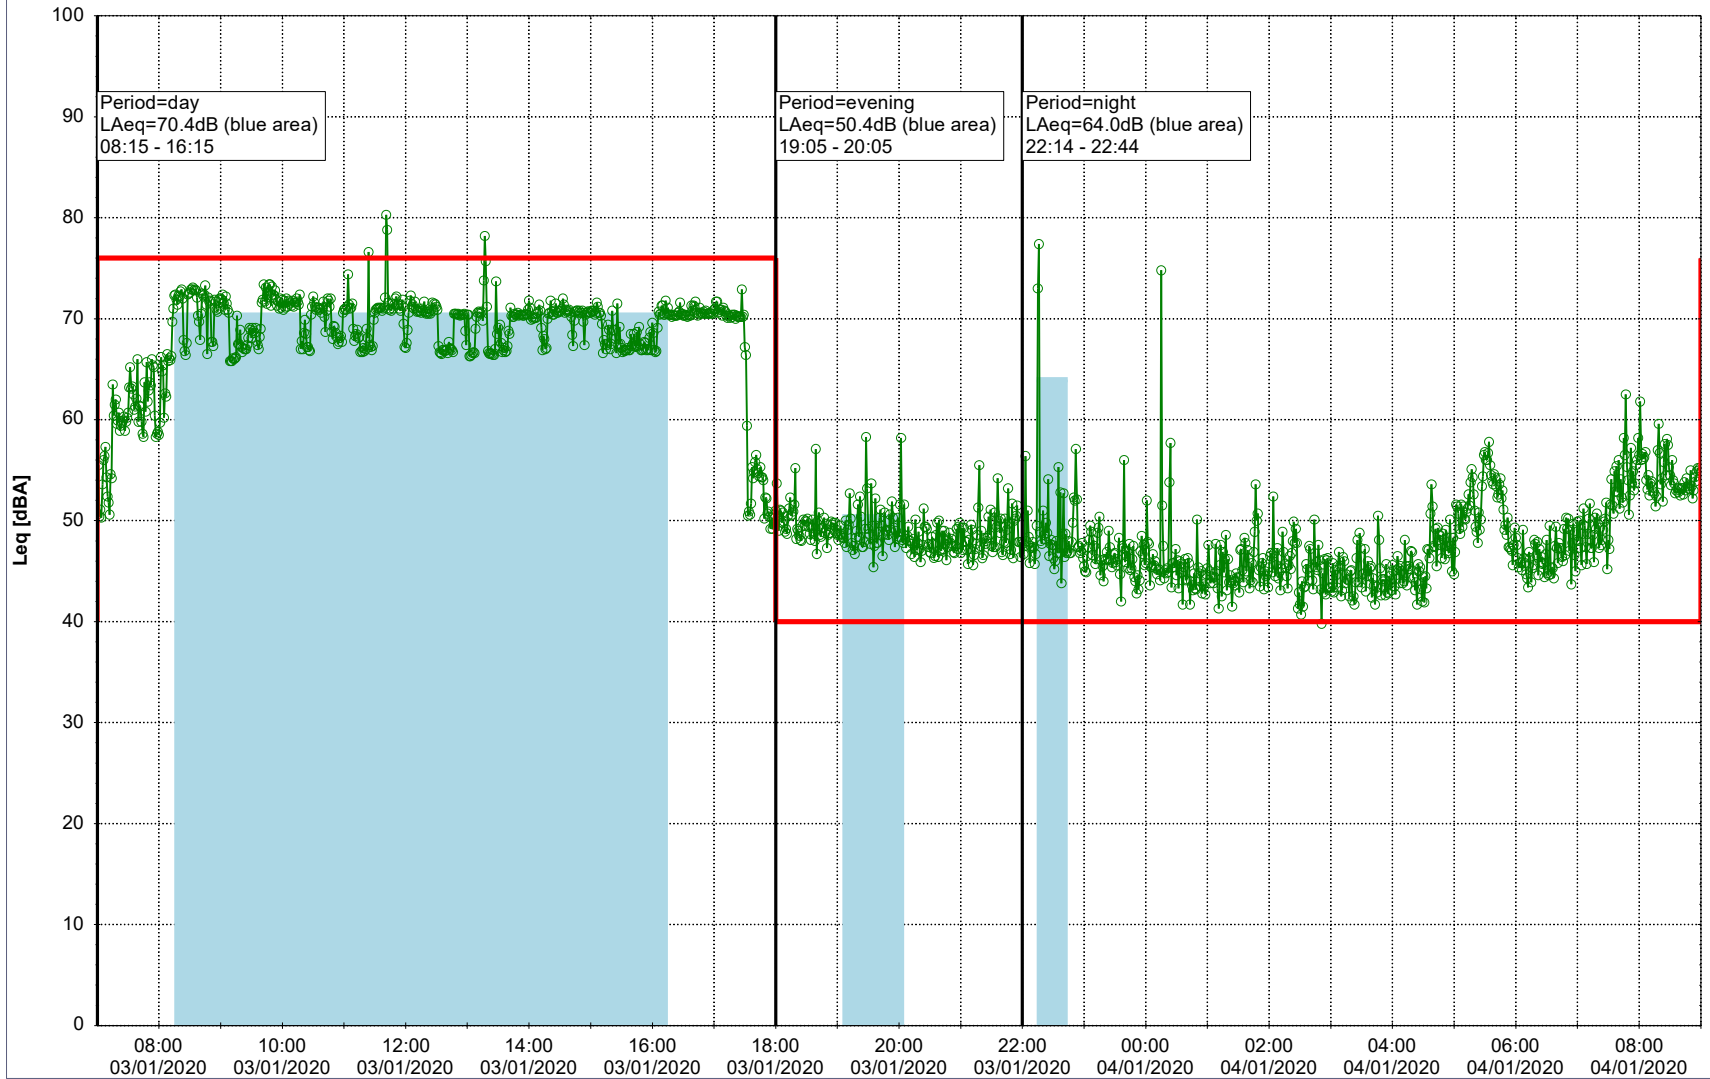

Plan View

Remarks

...

Noise Time Related Diagram

03/01/2020
04/01/2020

○○○○ MOP_NS01

Project: Kronos Sydhavnen
Construction: Mozarts Plads
Location: N-V

Plan View

Remarks

...

Noise Time Related Diagram

04/01/2020
05/01/2020

○○○○ MOP_NS01

Project: Kronos Sydhavnen
Construction: Mozarts Plads
Location: N-V

05/01/2020
06/01/2020

Plan View

Remarks

...

Noise Time Related Diagram

○○○ MOP_NS01