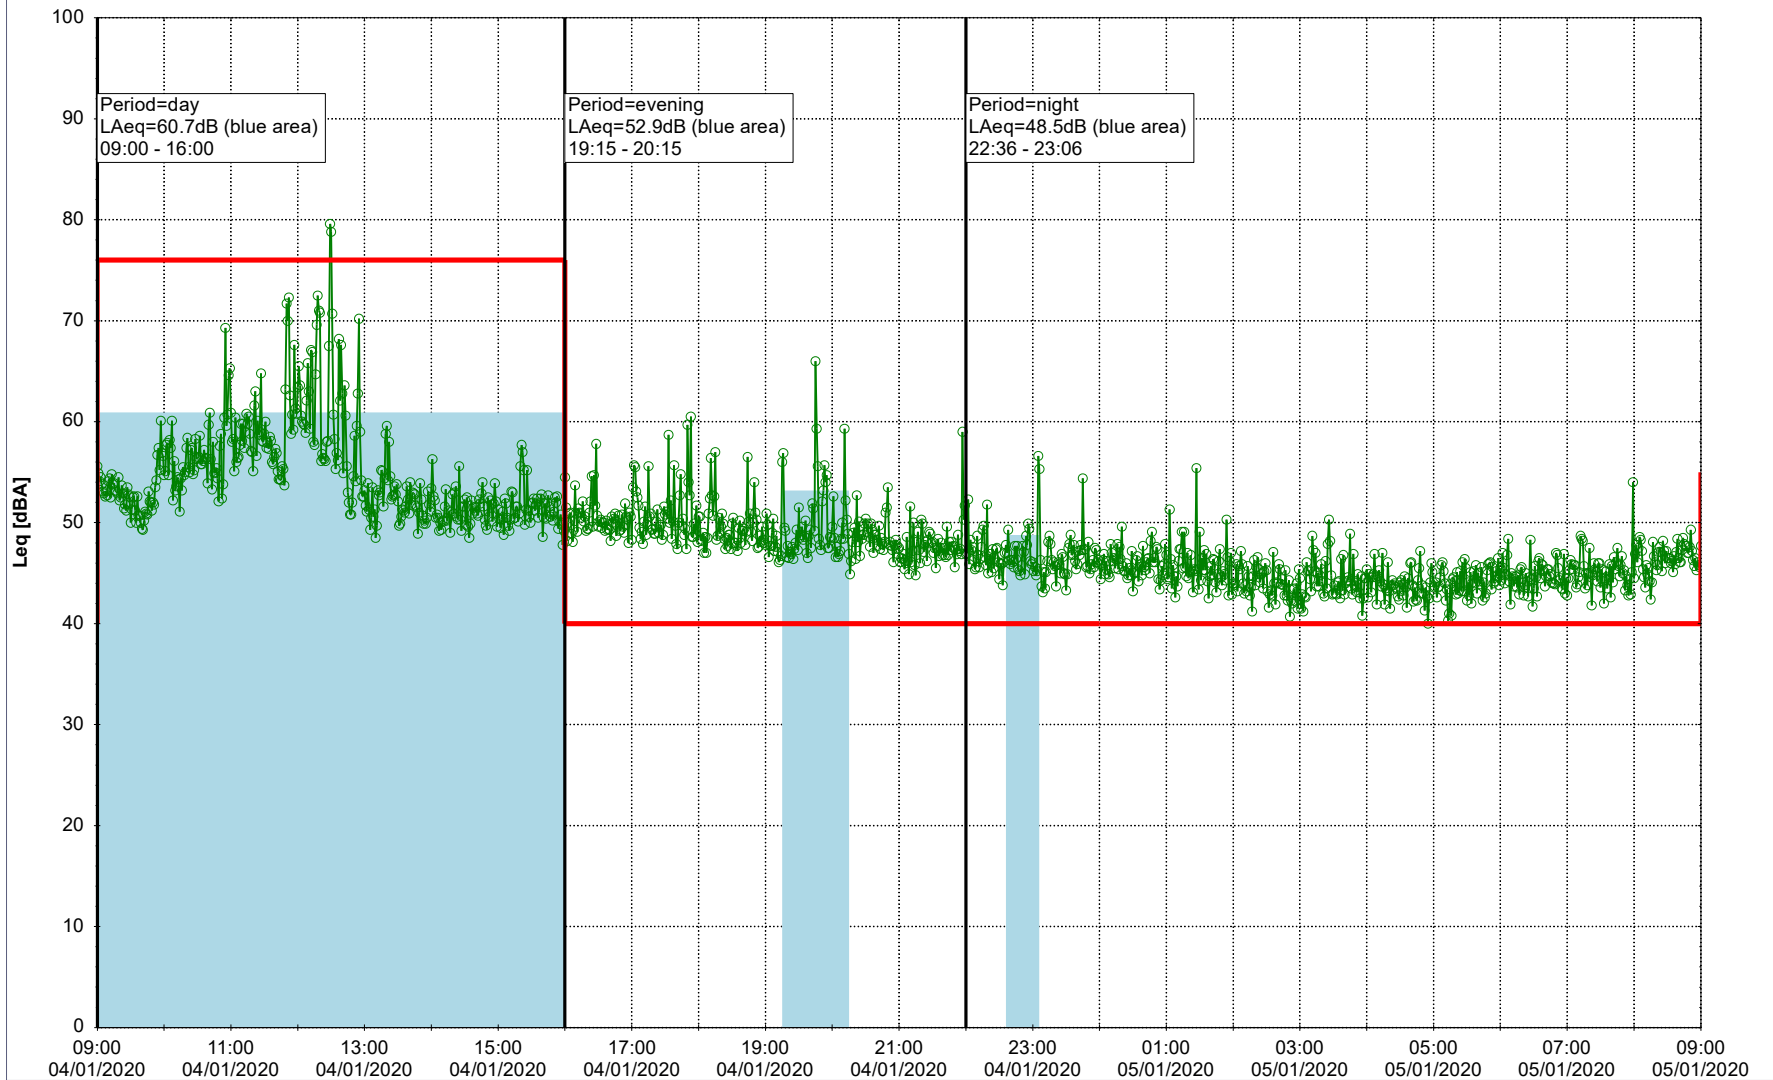

Plan View

Remarks

...

Noise Time Related Diagram

03/01/2020
04/01/2020

○○○○ MOP_NS01

Project: Kronos Sydhavnen
Construction: Mozarts Plads
Location: N-V

Plan View

Remarks

...

Noise Time Related Diagram

04/01/2020
05/01/2020

○○○○ MOP_NS01

Project: Kronos Sydhavnen
Construction: Mozarts Plads
Location: N-V

05/01/2020
06/01/2020

Plan View

Remarks

...

Noise Time Related Diagram

○○○ MOP_NS01