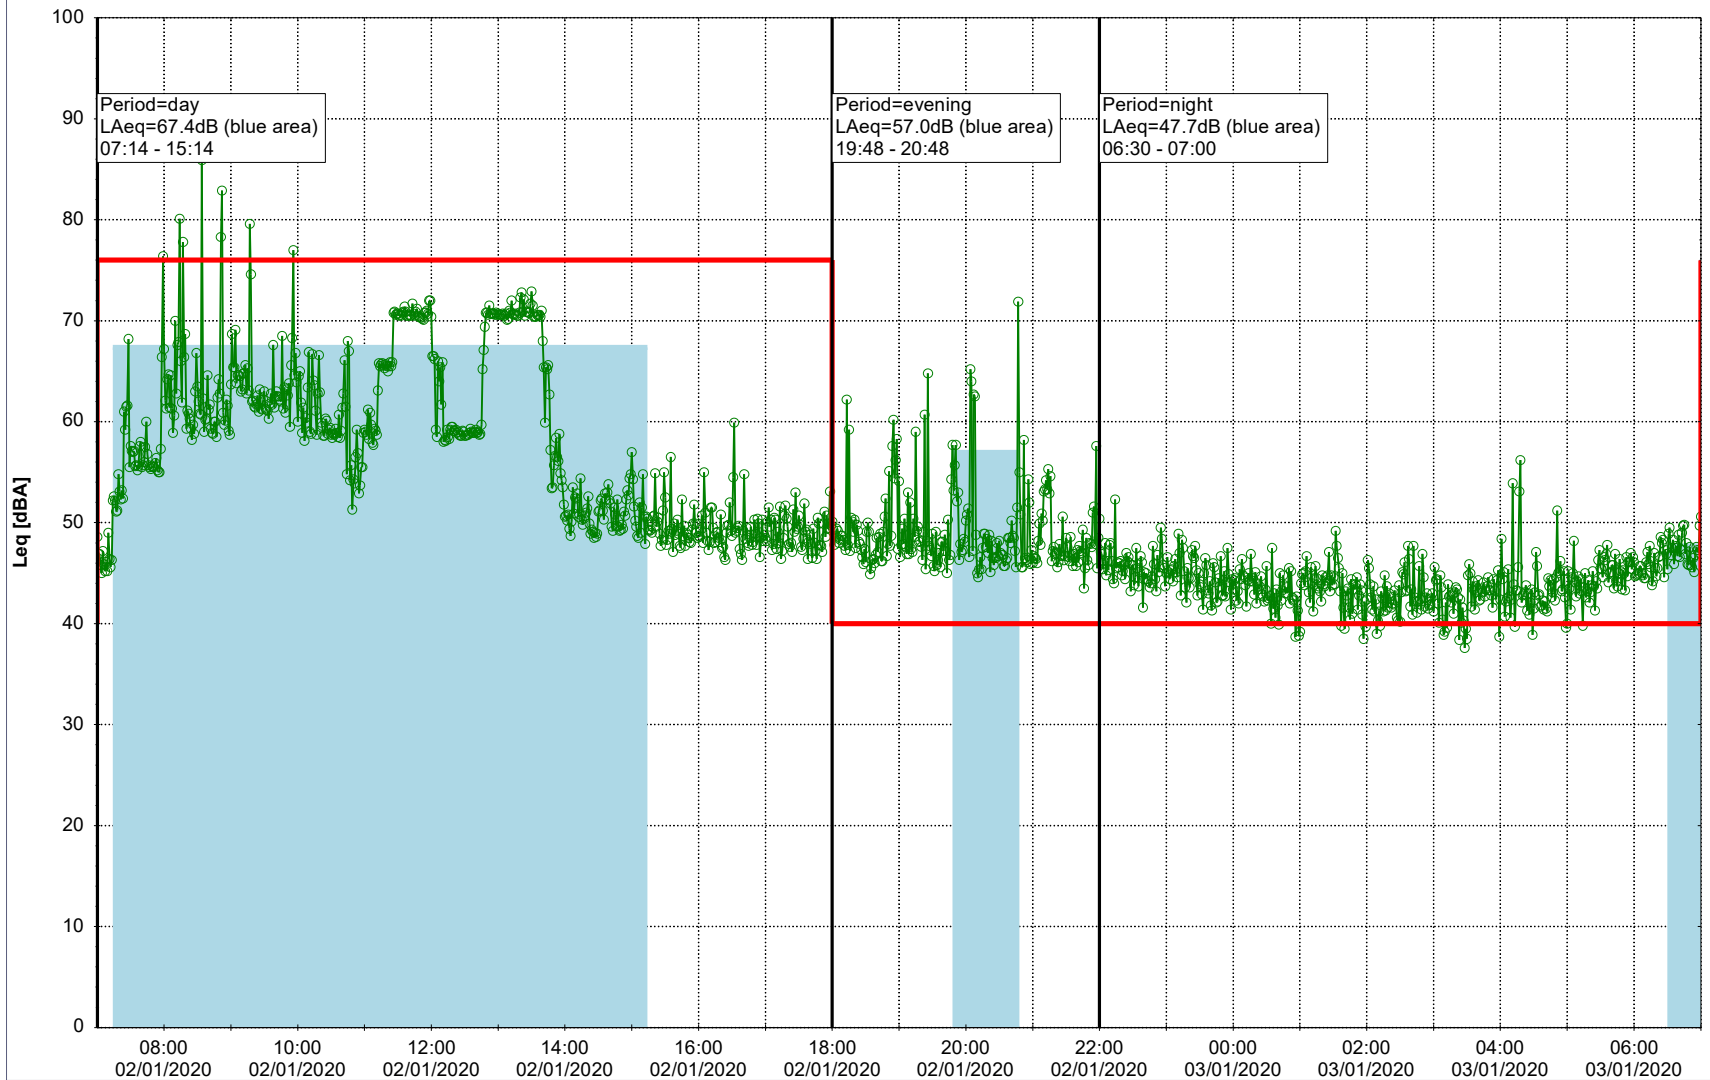

Project: Kronos Sydhavnen
Construction: Mozarts Plads
Location: N-V

Plan View

Remarks

...

Noise Time Related Diagram

02/01/2020
03/01/2020

○○○○ MOP_NS01

Project: Kronos Sydhavnen
Construction: Mozarts Plads
Location: N-V

Plan View

Remarks

...

Noise Time Related Diagram

03/01/2020
04/01/2020

○○○○ MOP_NS01

Project: Kronos Sydhavnen
Construction: Mozarts Plads
Location: N-V

Plan View

Remarks

...

Noise Time Related Diagram

04/01/2020
05/01/2020

○○○○ MOP_NS01

Project: Kronos Sydhavnen
Construction: Mozarts Plads
Location: N-V

05/01/2020
06/01/2020

Plan View

Remarks

...

Noise Time Related Diagram

○○○ MOP_NS01