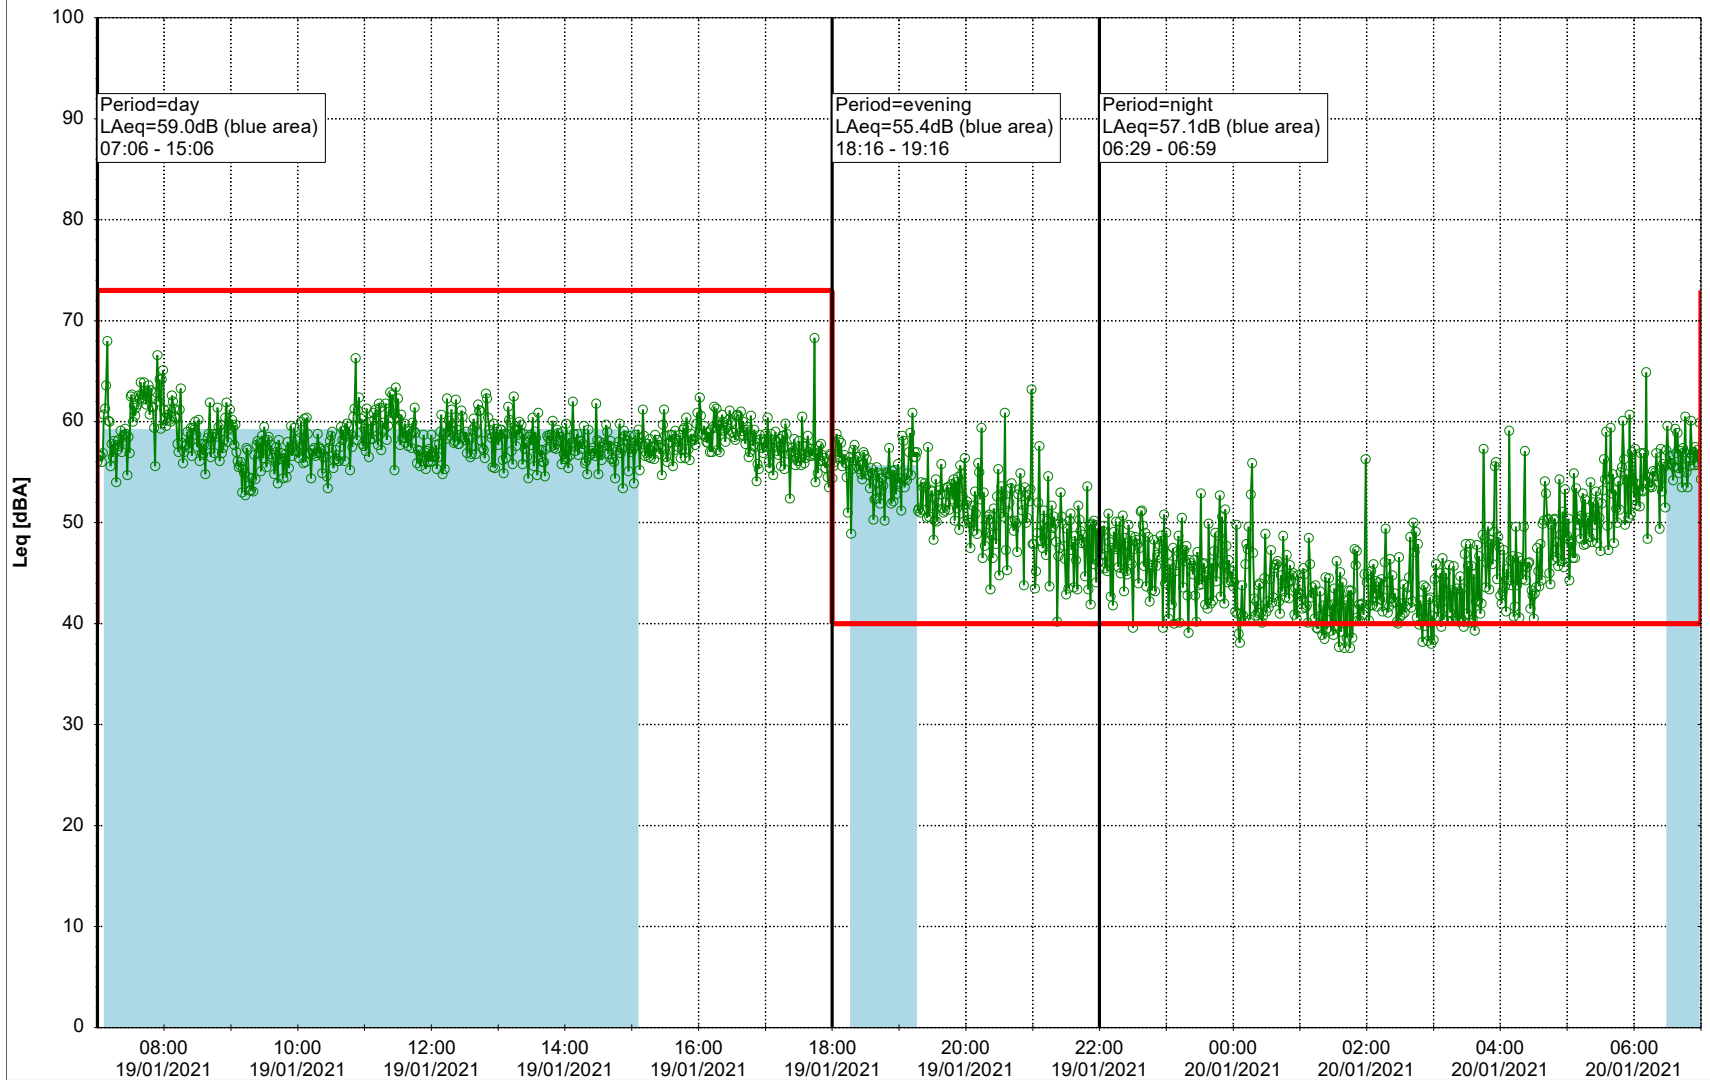

Plan View

Remarks

...

Noise Time Related Diagram

19/01/2021
20/01/2021

○ ○ ○ ○ HOL_NS01

Project: Kronos Sydhavnen
Construction: Havneholmen
Location: N-V

Plan View

Remarks

...

Noise Time Related Diagram

20/01/2021
21/01/2021

○ ○ ○ ○ HOL_NS01

Project: Kronos Sydhavnen
Construction: Havneholmen
Location: N-V

Plan View

Remarks

...

Noise Time Related Diagram

21/01/2021
22/01/2021

○ ○ ○ ○ HOL_NS01

Project: Kronos Sydhavnen
Construction: Havneholmen
Location: N-V

Plan View

Remarks

...

Noise Time Related Diagram

22/01/2021
23/01/2021

○ ○ ○ ○ HOL_NS01

Project: Kronos Sydhavnen
Construction: Havneholmen
Location: N-V

Plan View

Remarks

...

Noise Time Related Diagram