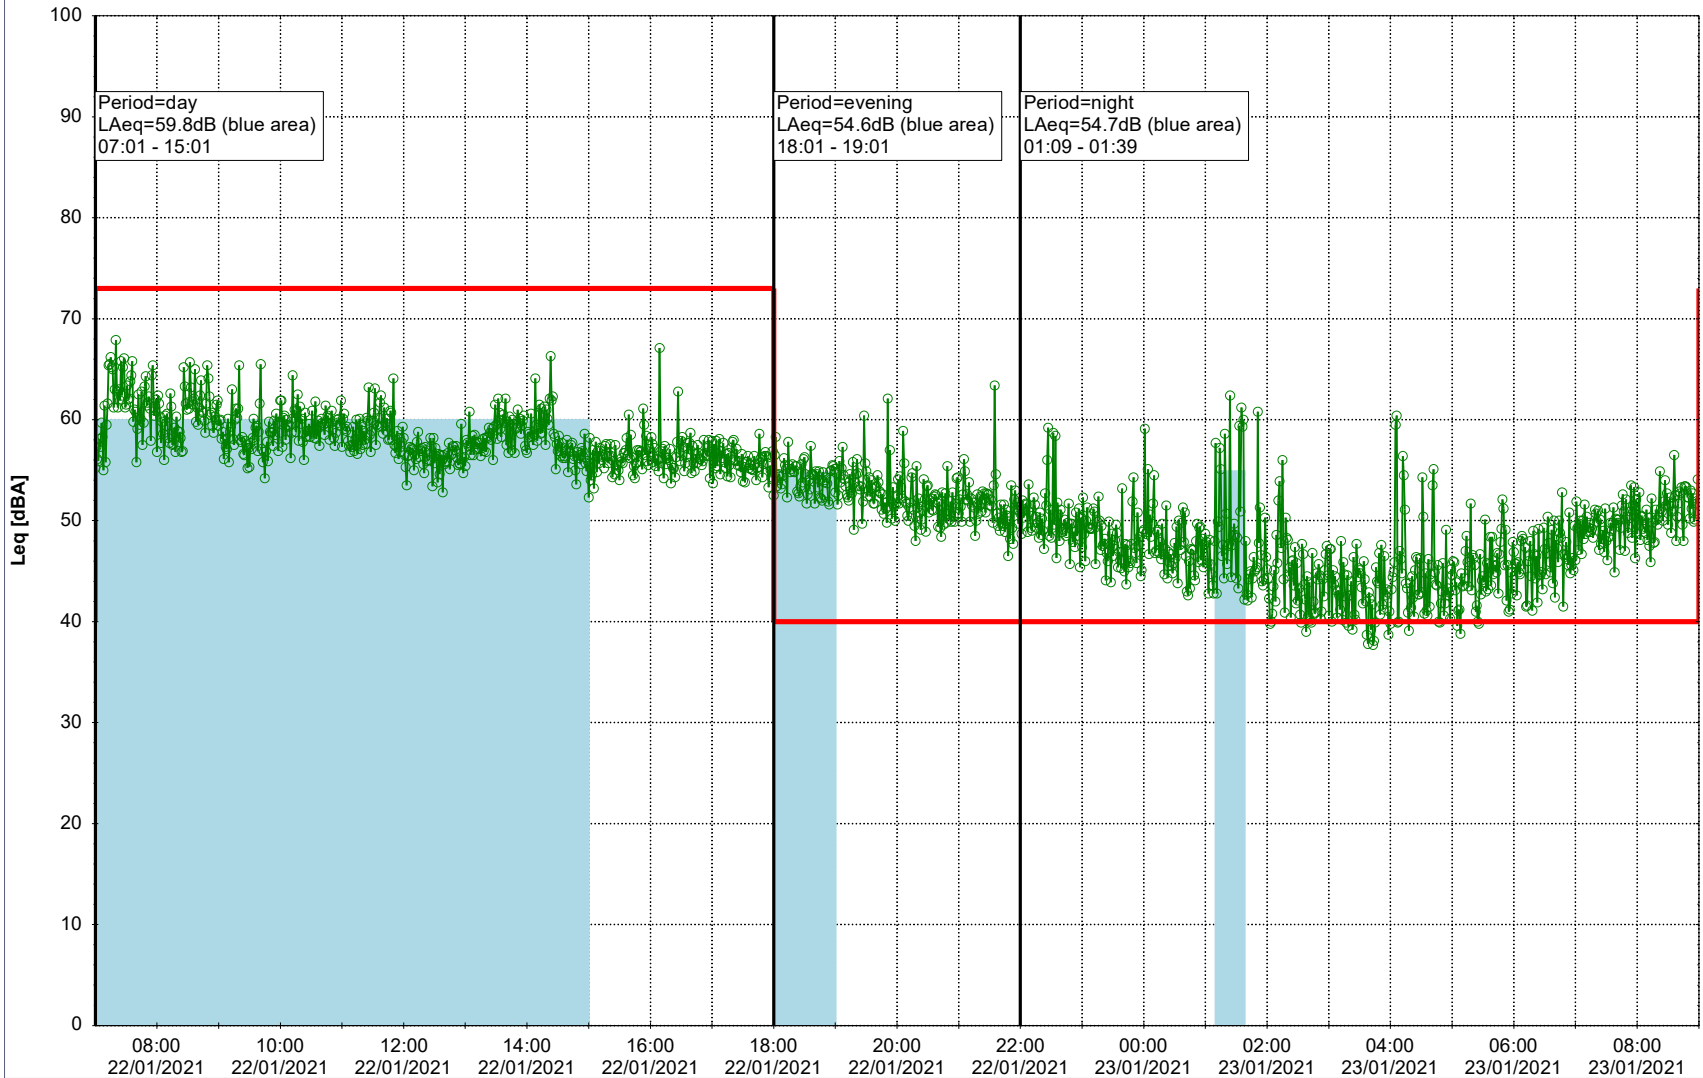

...

Noise Time Related Diagram

21/01/2021
22/01/2021

○ ○ ○ ○ HOL_NS01

Project: Kronos Sydhavnen
Construction: Havneholmen
Location: N-V

Plan View

Remarks

...

Noise Time Related Diagram

22/01/2021
23/01/2021

○ ○ ○ ○ HOL_NS01

Project: Kronos Sydhavnen
Construction: Havneholmen
Location: N-V

Plan View

Remarks

...

Noise Time Related Diagram

23/01/2021
24/01/2021

○ ○ ○ ○ HOL_NS01

Project: Kronos Sydhavnen
Construction: Havneholmen
Location: N-V

24/01/2021
25/01/2021

Plan View

Remarks

...

Noise Time Related Diagram