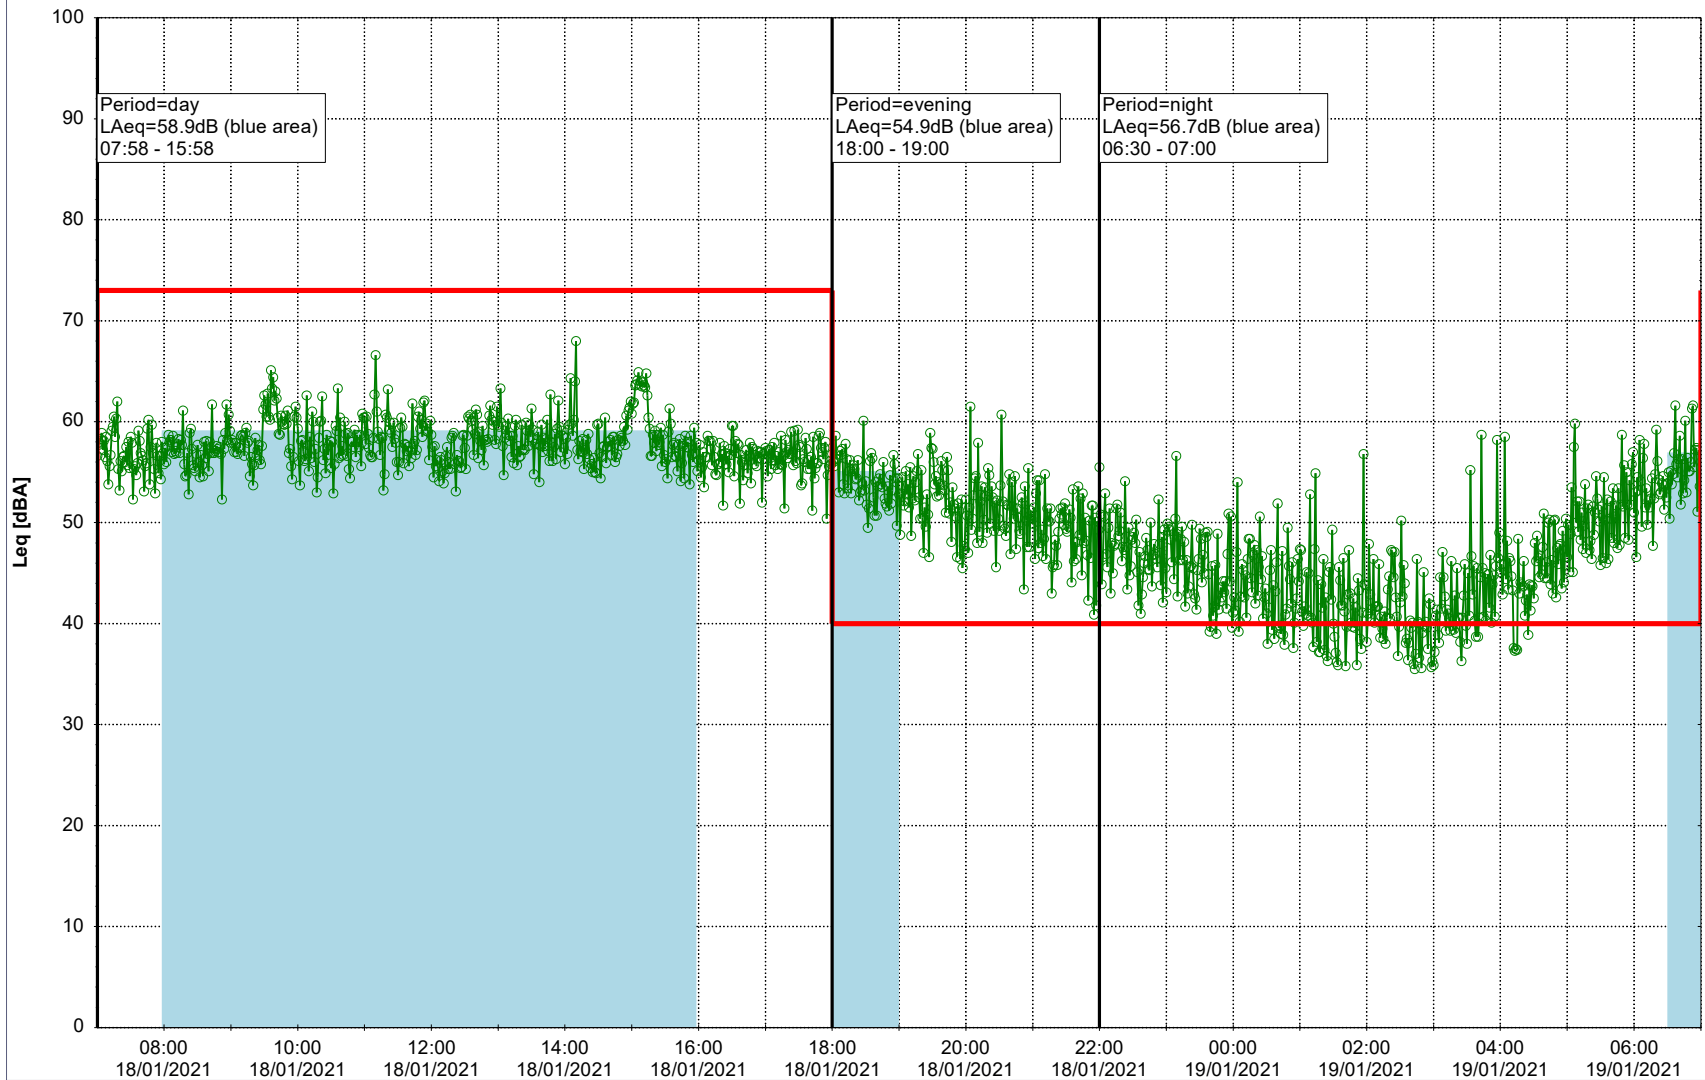

Project: Kronos Sydhavnen
Construction: Havneholmen
Location: N-V

Plan View

Remarks

...

Noise Time Related Diagram

18/01/2021
19/01/2021

○ ○ ○ ○ HOL_NS01

Project: Kronos Sydhavnen
Construction: Havneholmen
Location: N-V

Plan View

Remarks

...

Noise Time Related Diagram

19/01/2021
20/01/2021

○ ○ ○ ○ HOL_NS01

Project: Kronos Sydhavnen
Construction: Havneholmen
Location: N-V

Plan View

Remarks

...

Noise Time Related Diagram

20/01/2021
21/01/2021

○ ○ ○ ○ HOL_NS01

Project: Kronos Sydhavnen
Construction: Havneholmen
Location: N-V

Plan View

Remarks

Noise Time Related Diagram

22/01/2021
23/01/2021

○ ○ ○ ○ HOL_NS01

Project: Kronos Sydhavnen
Construction: Havneholmen
Location: N-V

Plan View

Remarks

...

Noise Time Related Diagram