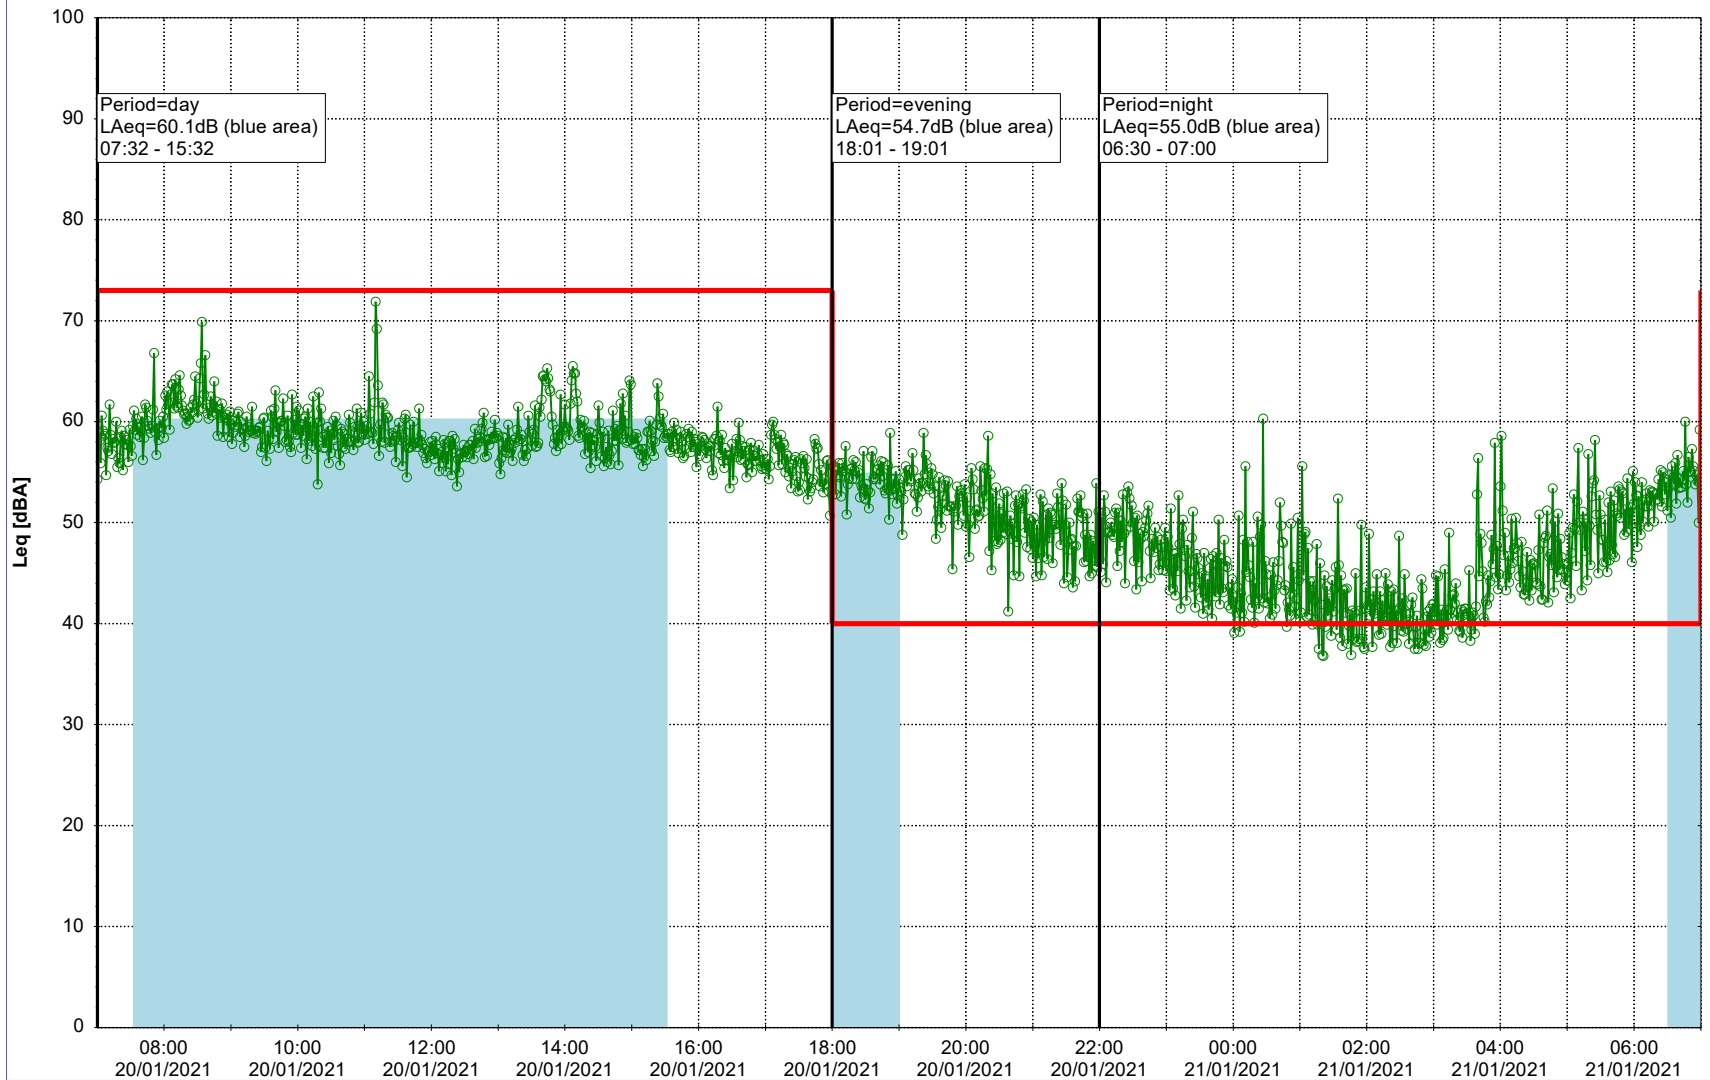

Plan View

Remarks

...

Noise Time Related Diagram

19/01/2021
20/01/2021

○ ○ ○ ○ HOL_NS01

Project: Kronos Sydhavnen
Construction: Havneholmen
Location: N-V

Plan View

Remarks

...

Noise Time Related Diagram

20/01/2021
21/01/2021

○ ○ ○ ○ HOL_NS01

Project: Kronos Sydhavnen
Construction: Havneholmen
Location: N-V

Plan View

Remarks

...

Noise Time Related Diagram

21/01/2021
22/01/2021

○ ○ ○ ○ HOL_NS01

Project: Kronos Sydhavnen
Construction: Havneholmen
Location: N-V

Plan View

Remarks

...

Noise Time Related Diagram

22/01/2021
23/01/2021

○ ○ ○ ○ HOL_NS01

Project: Kronos Sydhavnen
Construction: Havneholmen
Location: N-V

Plan View

Remarks

...

Noise Time Related Diagram