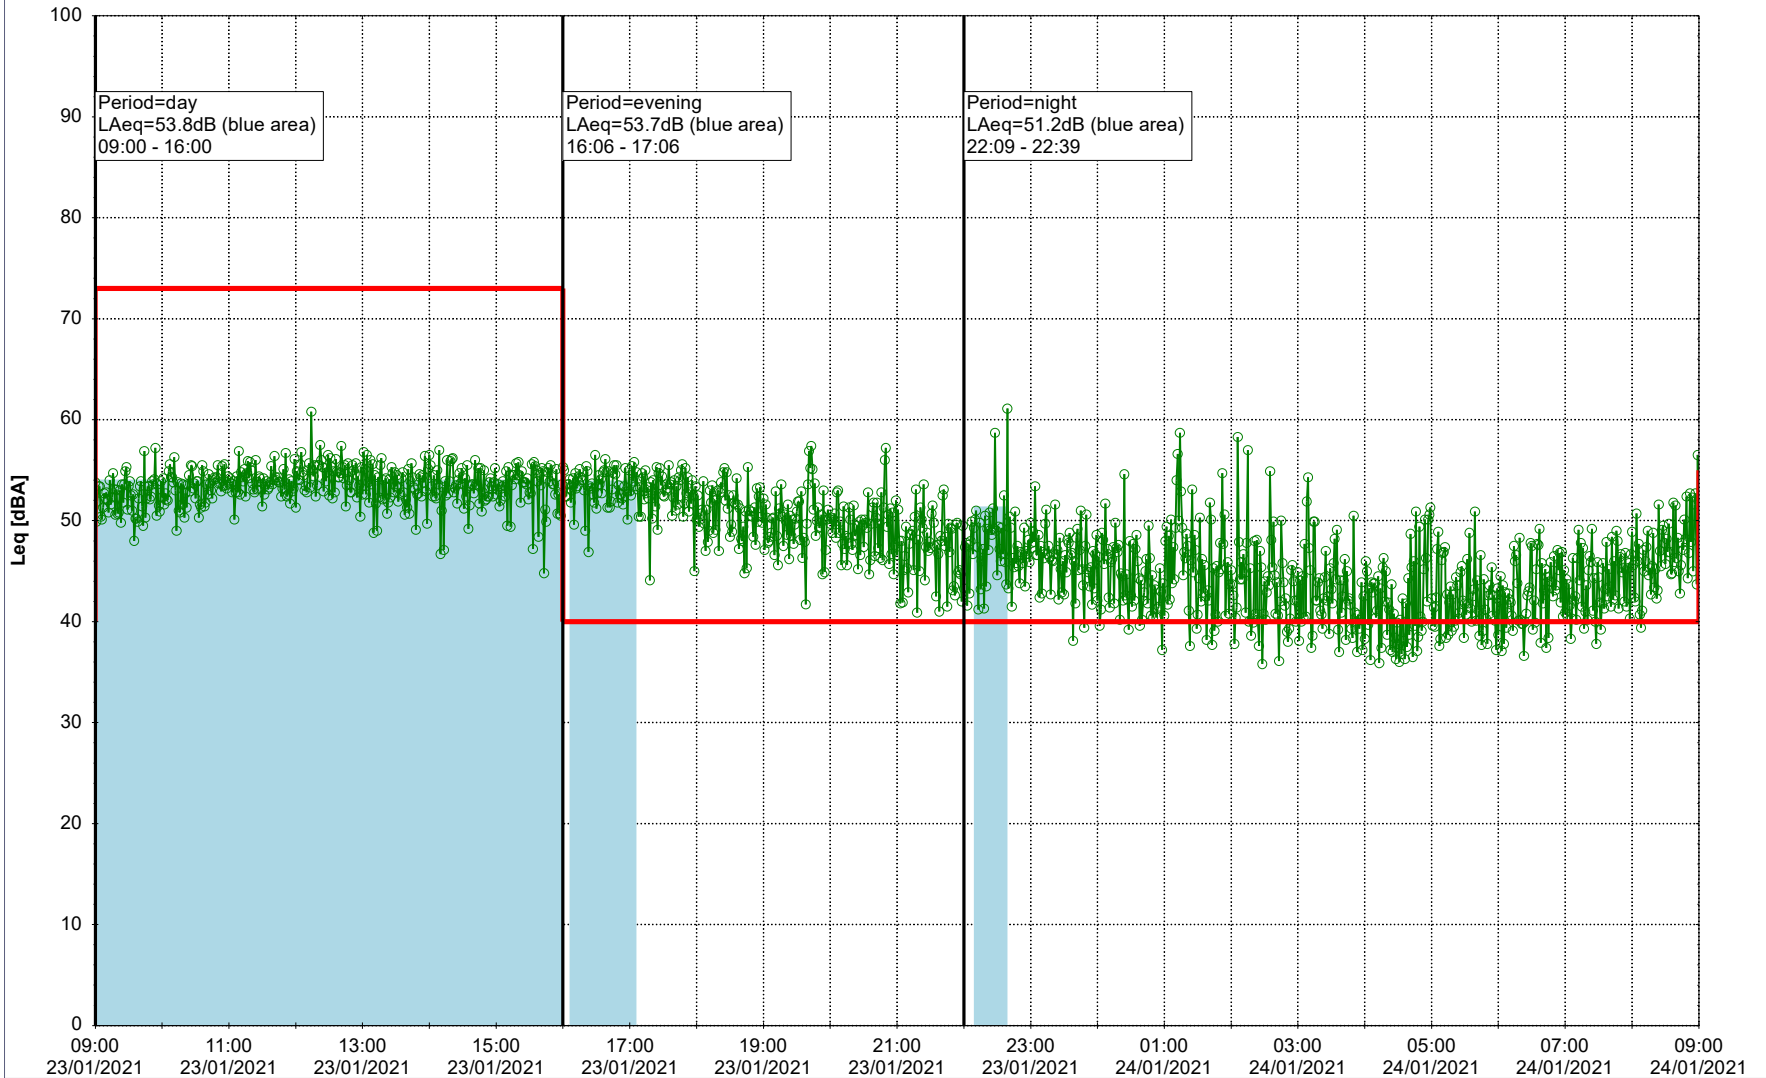

Noise Time Related Diagram

22/01/2021
23/01/2021

○ ○ ○ ○ HOL_NS01

Project: Kronos Sydhavnen
Construction: Havneholmen
Location: N-V

Plan View

Remarks

...

Noise Time Related Diagram

23/01/2021
24/01/2021

○ ○ ○ ○ HOL_NS01

Project: Kronos Sydhavnen
Construction: Havneholmen
Location: N-V

24/01/2021
25/01/2021

Plan View

Remarks

...

Noise Time Related Diagram