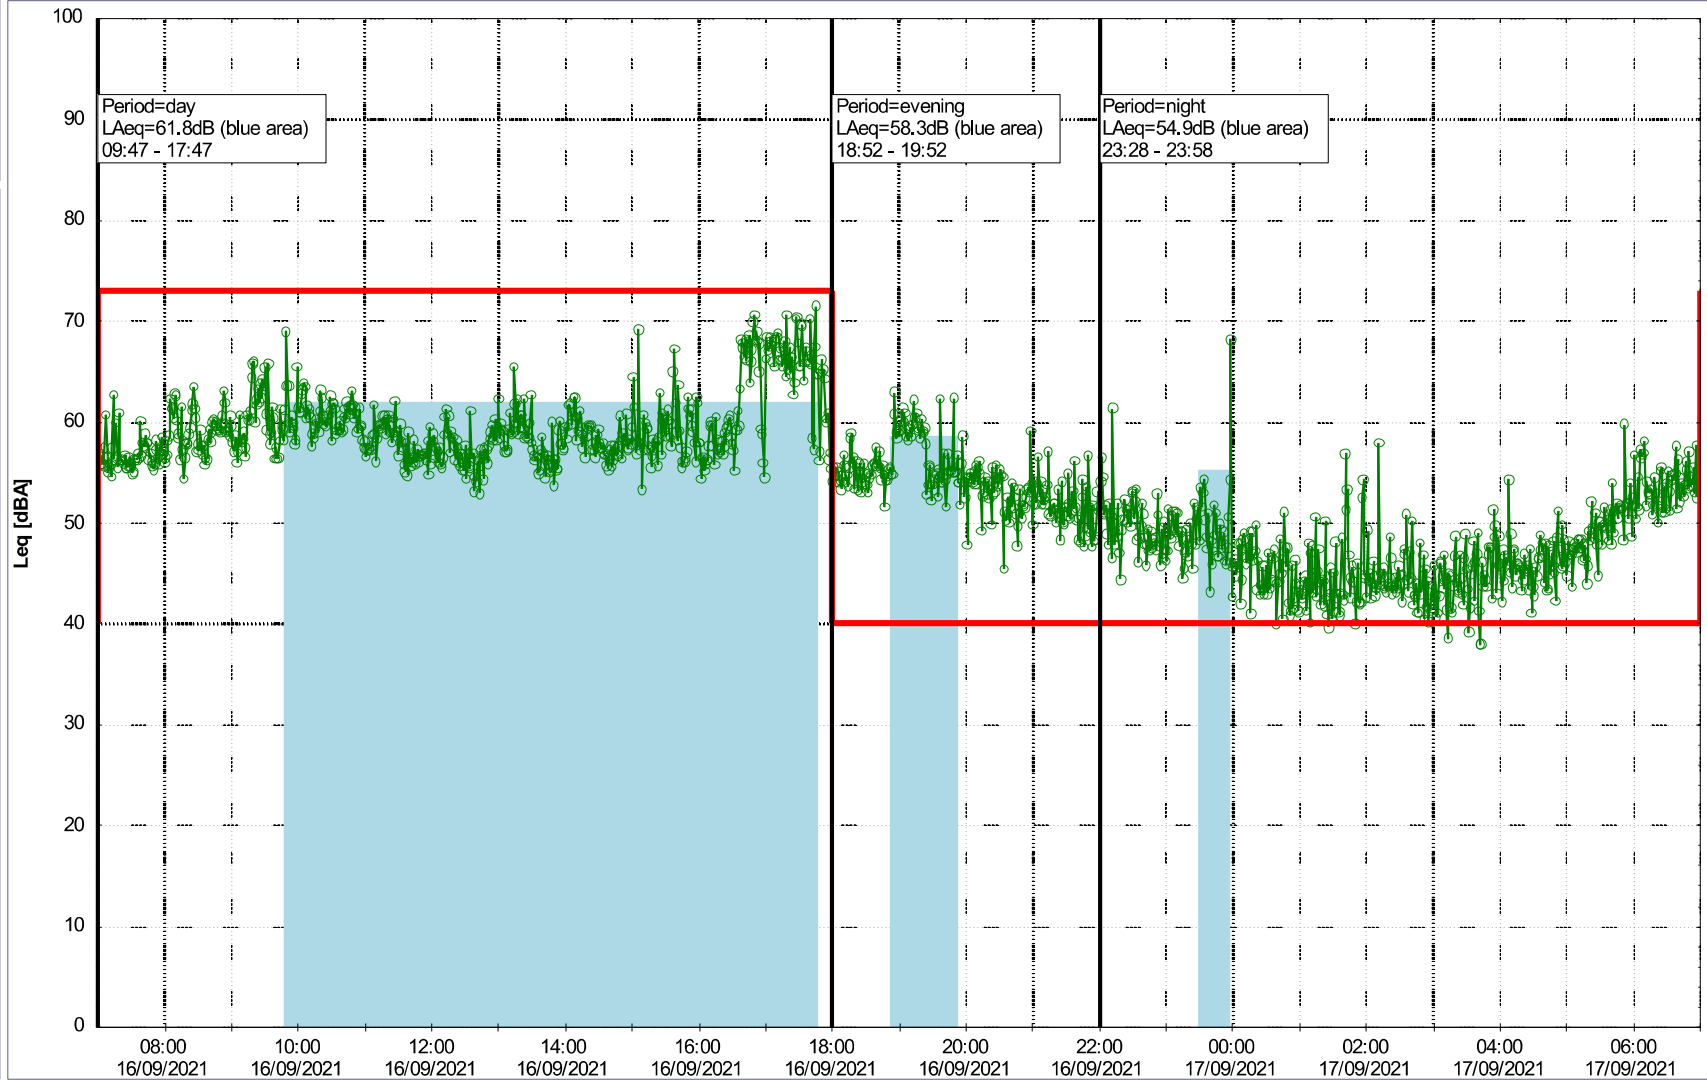

Noise Time Related Diagram

15/09/2021
16/09/2021

o o o o HOL_NS01

Project: Kronos Sydhavnen
Construction: Havneholmen
Location: N-V

Plan View

Remarks

Noise Time Related Diagram

16/09/2021
17/09/2021

o o o o HOL_NS01

Project: Kronos Sydhavnen
Construction: Havneholmen
Location: N-V

Plan View

Remarks

...

Noise Time Related Diagram

17/09/2021
18/09/2021

o o o o HOL_NS01

Project: Kronos Sydhavnen
Construction: Havneholmen
Location: N-V

Plan View

Remarks

Noise Time Related Diagram

18/09/2021
19/09/2021

o o o o HOL_NS01

Project: Kronos Sydhavnen
Construction: Havneholmen
Location: N-V