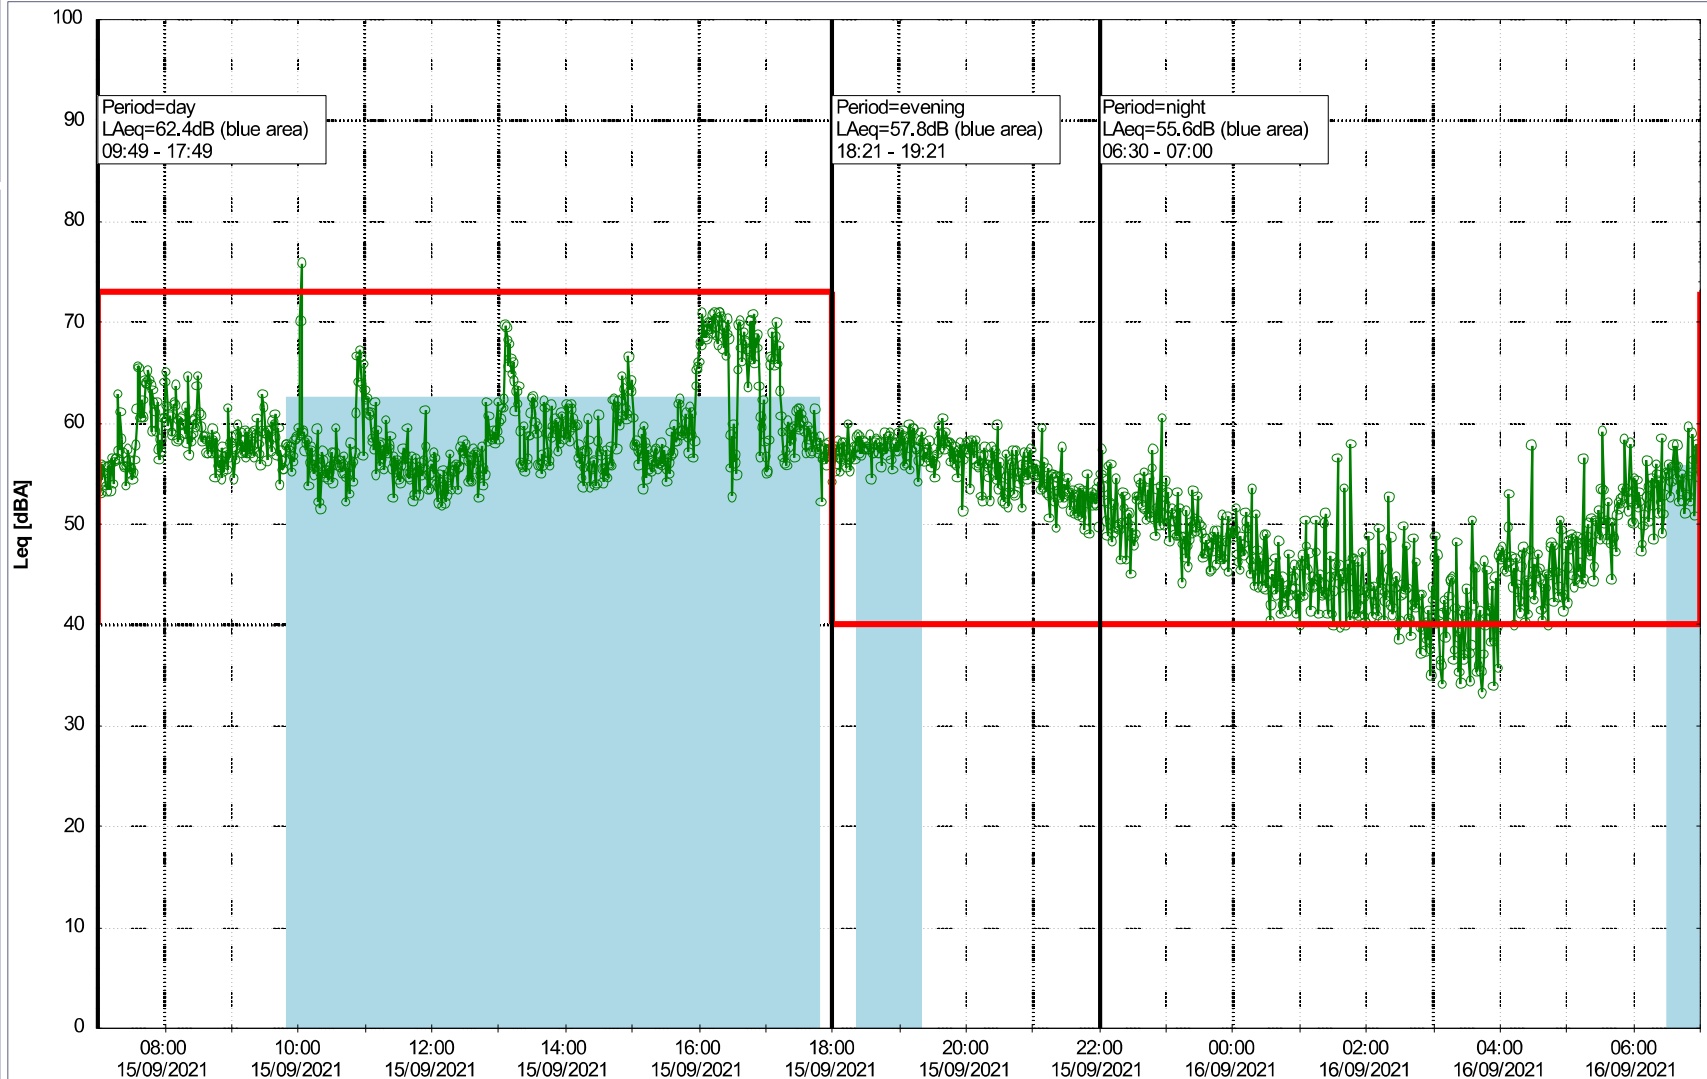

Noise Time Related Diagram

15/09/2021
16/09/2021

o o o o HOL_NS01