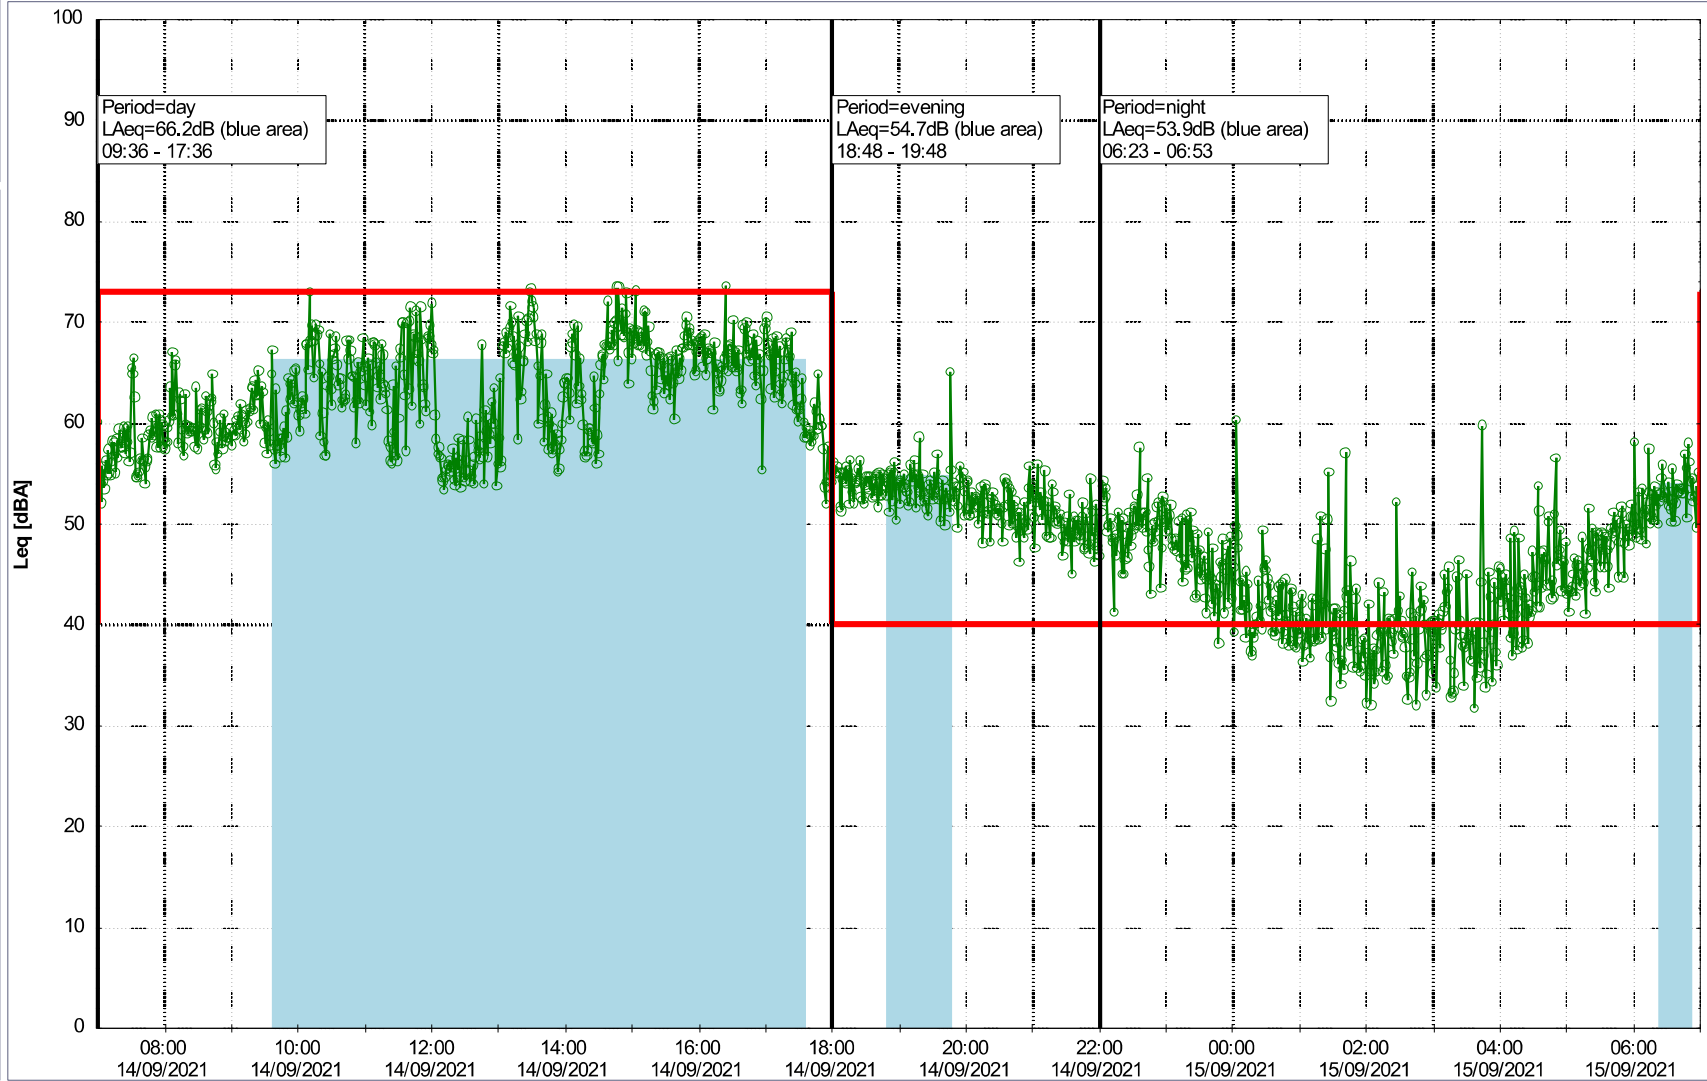

Noise Time Related Diagram

14/09/2021
15/09/2021

o o o o HOL_NS01