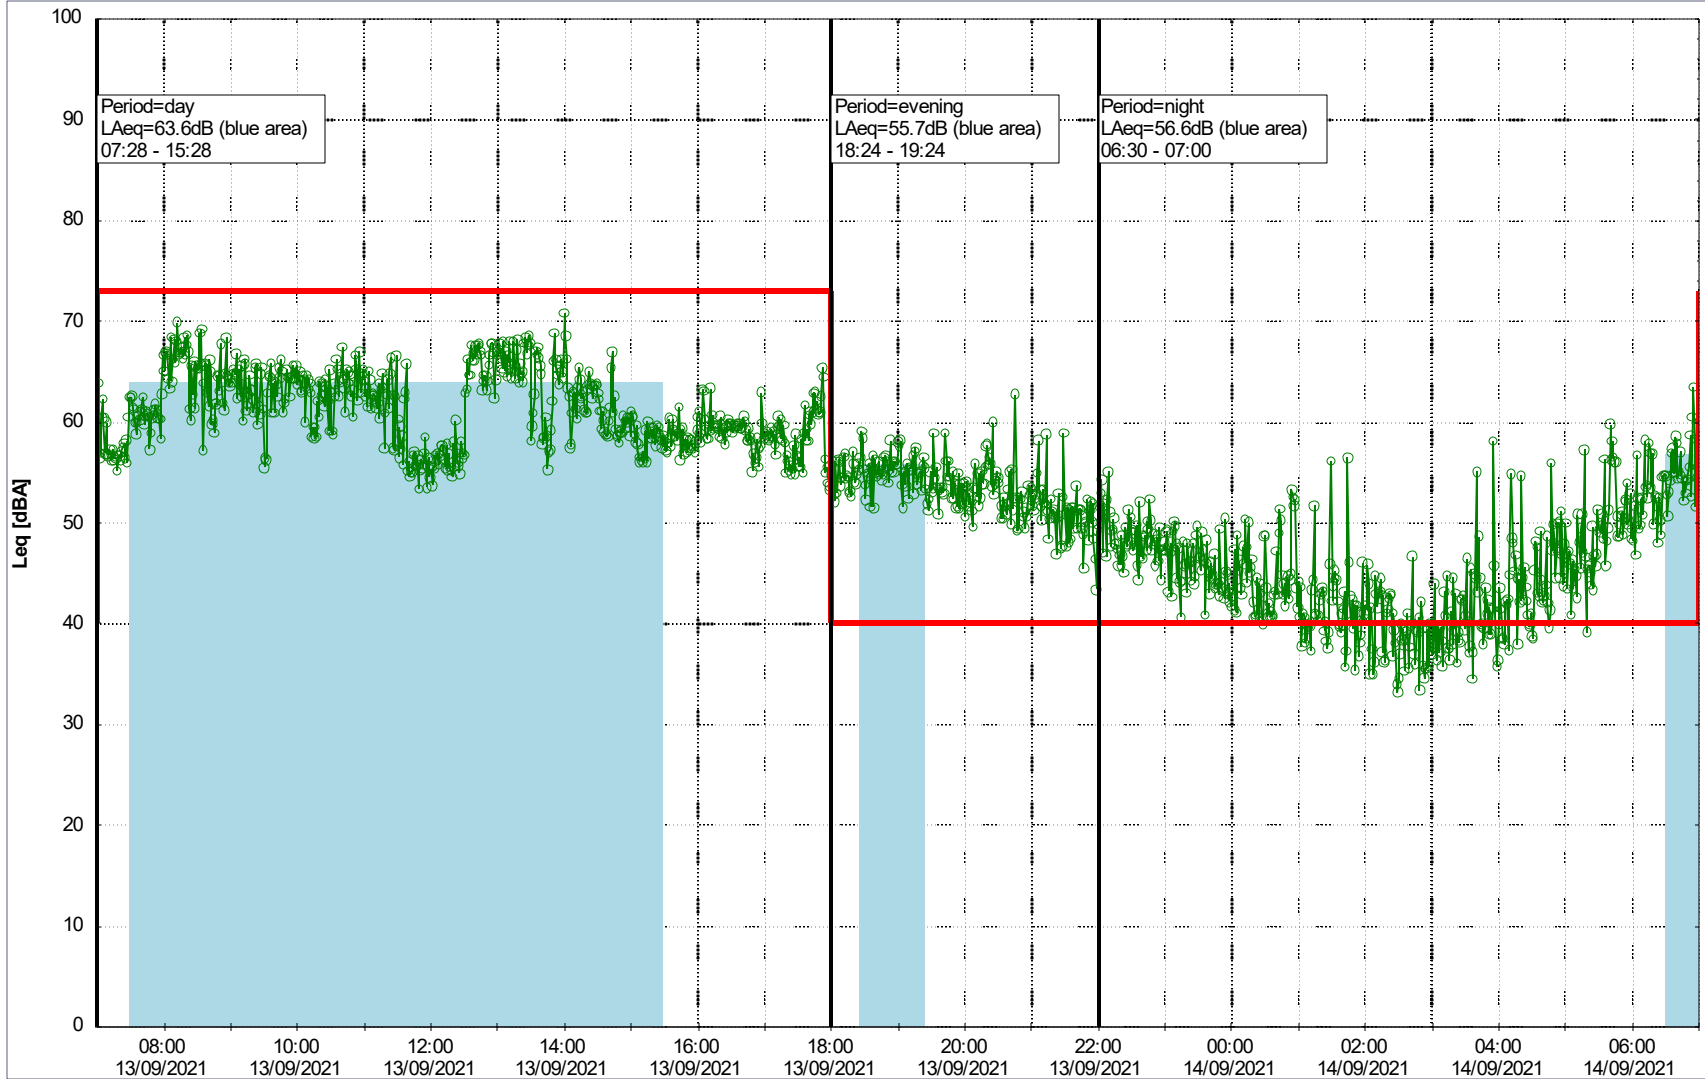

Project: Kronos Sydhavnen
Construction: Havneholmen
Location: N-V

Plan View

Remarks

...

Noise Time Related Diagram

13/09/2021
14/09/2021

○ ○ ○ ○ HOL_NS01

Project: Kronos Sydhavnen
Construction: Havneholmen
Location: N-V

Plan View

Remarks

Noise Time Related Diagram

14/09/2021
15/09/2021

o o o o HOL_NS01

Project: Kronos Sydhavnen
Construction: Havneholmen
Location: N-V

Plan View

Remarks

Noise Time Related Diagram

15/09/2021
16/09/2021

o o o o HOL_NS01

Project: Kronos Sydhavnen
Construction: Havneholmen
Location: N-V

Plan View

Remarks

Noise Time Related Diagram

16/09/2021
17/09/2021

Project: Kronos Sydhavnen
Construction: Havneholmen
Location: N-V

Plan View

Remarks

Noise Time Related Diagram

18/09/2021
19/09/2021

o o o o HOL_NS01

Project: Kronos Sydhavnen
Construction: Havneholmen
Location: N-V