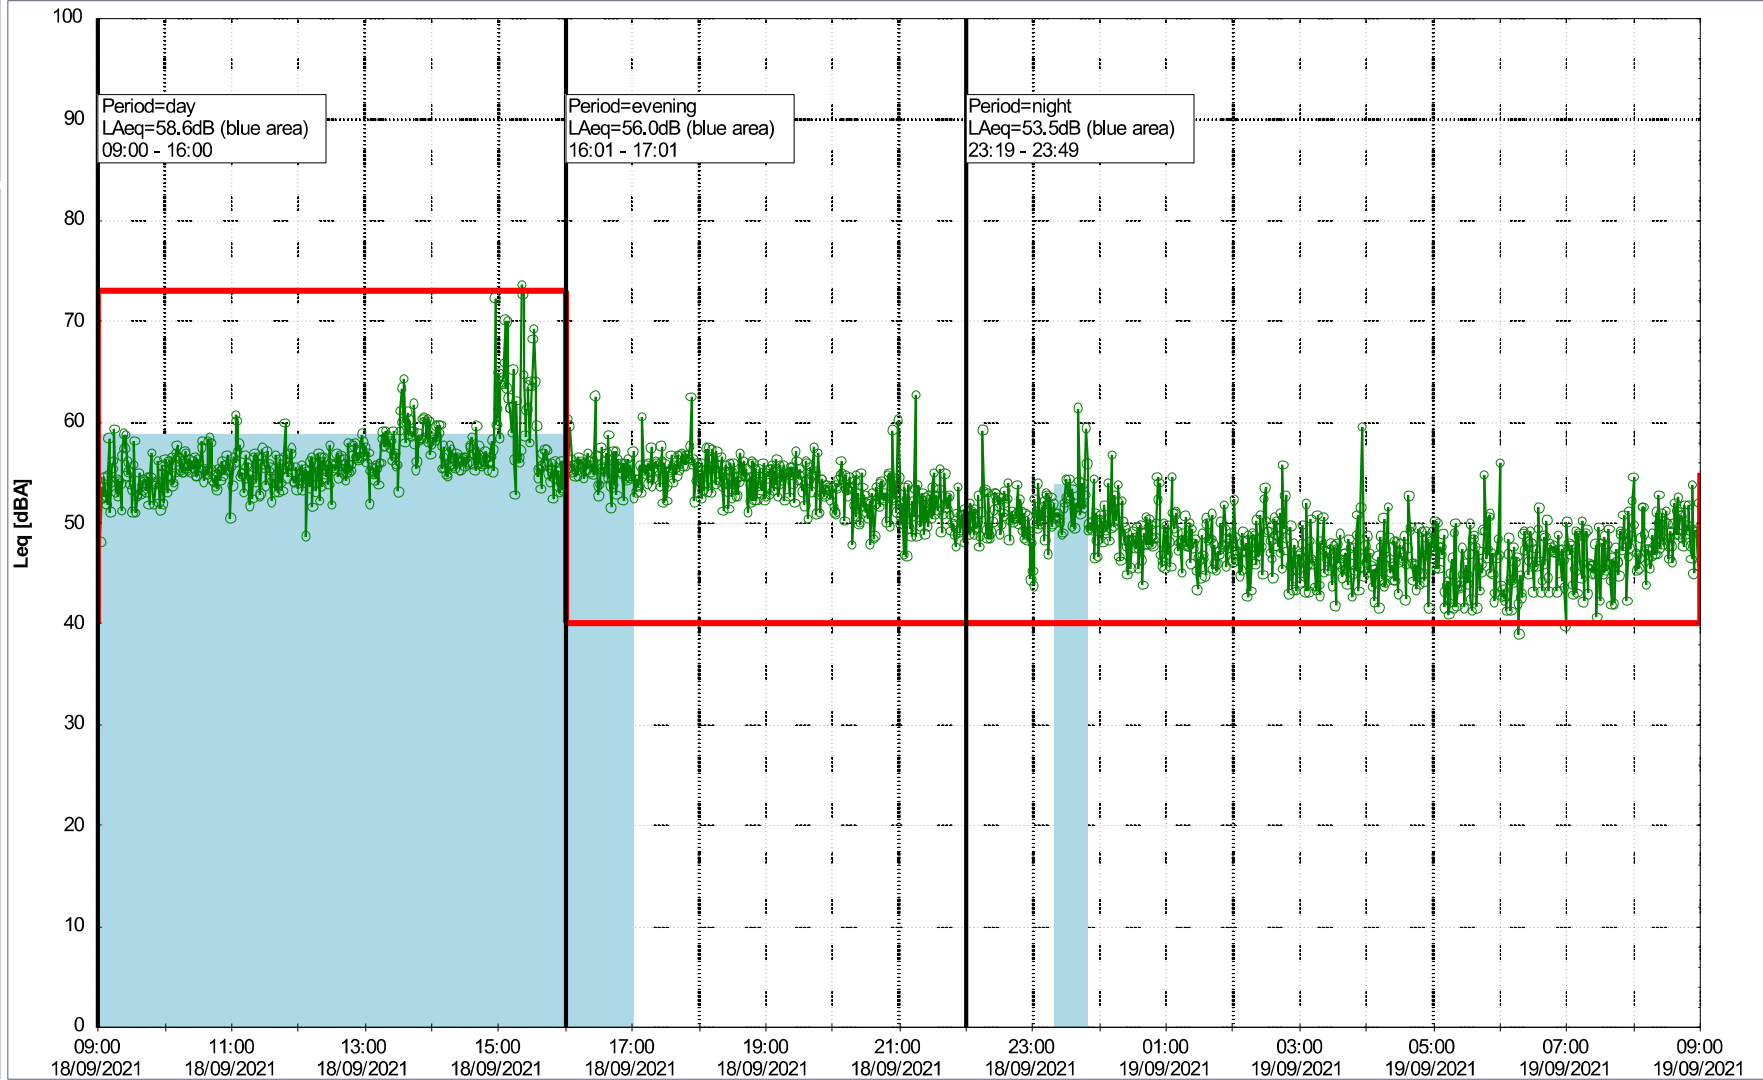

Project: Kronos Sydhavnen
Construction: Havneholmen
Location: N-V

Plan View

Remarks

Noise Time Related Diagram

18/09/2021
19/09/2021

o o o o HOL_NS01

Project: Kronos Sydhavnen
Construction: Havneholmen
Location: N-V

Plan View

Remarks

...

Noise Time Related Diagram

19/09/2021
20/09/2021

o o o o HOL_NS01