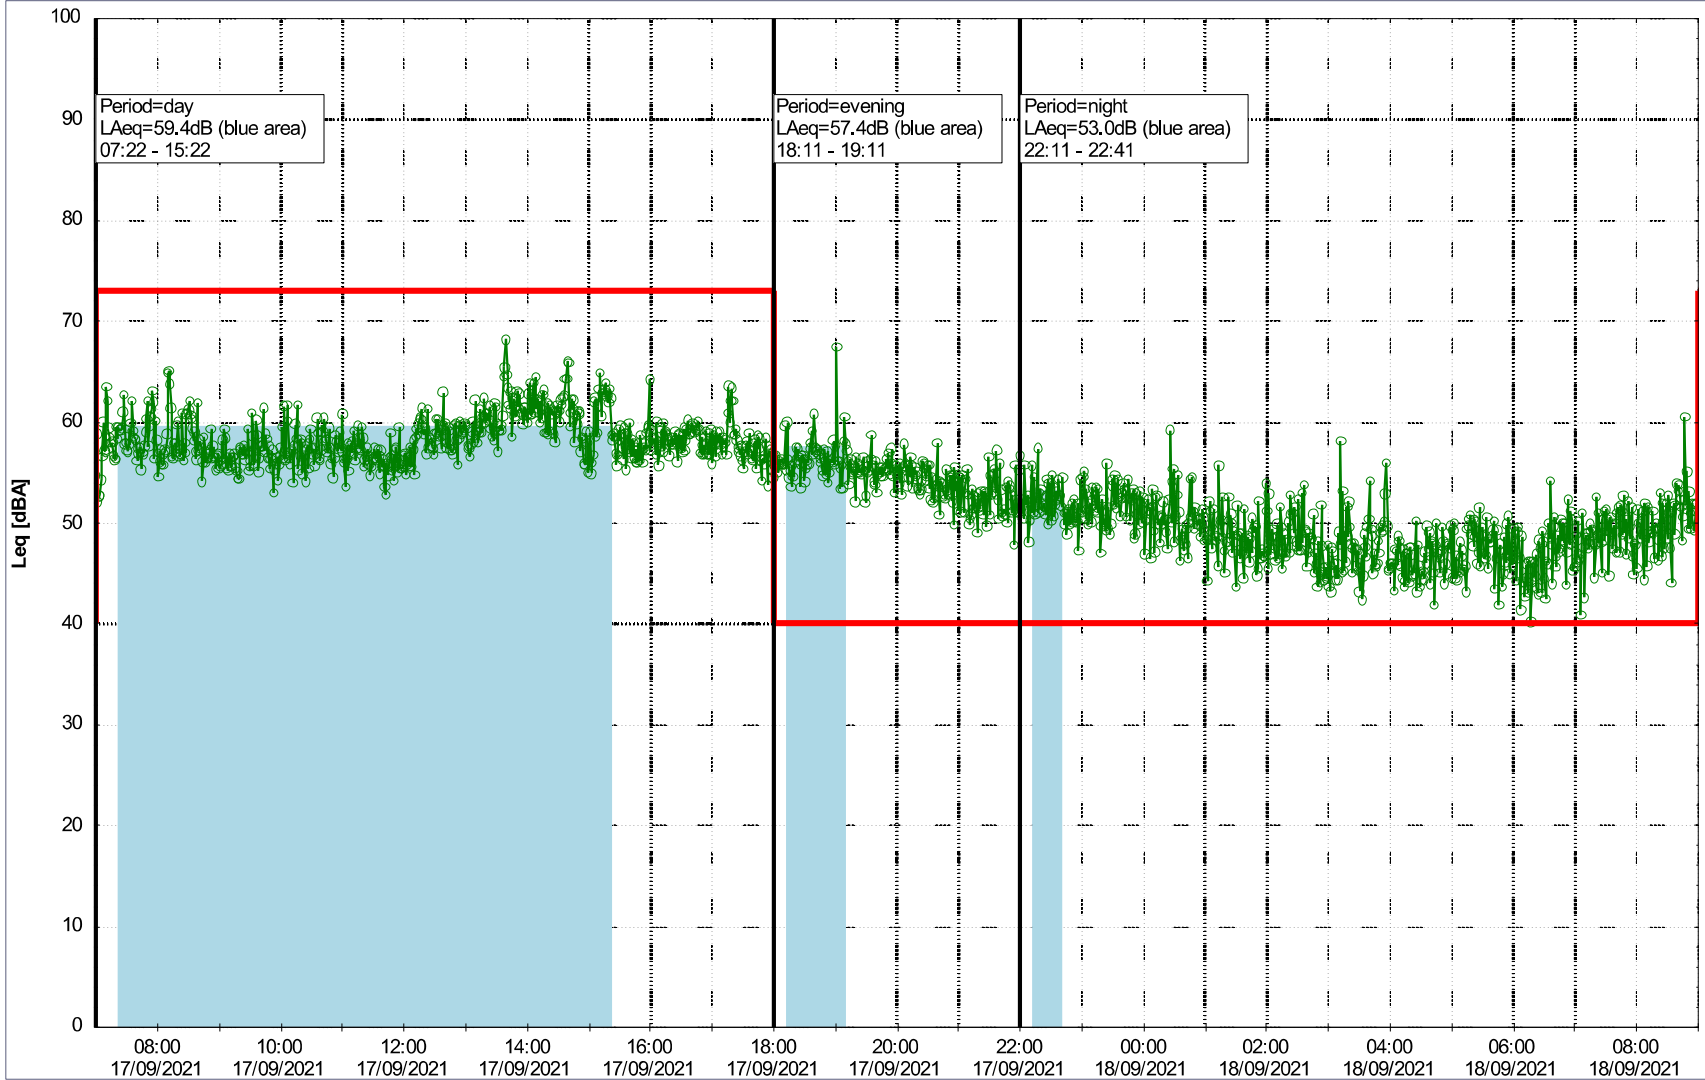

o o o o HOL_NS01

Project: Kronos Sydhavnen
Construction: Havneholmen
Location: N-V

Plan View

Remarks

...

Noise Time Related Diagram

17/09/2021
18/09/2021

o o o o HOL_NS01

Project: Kronos Sydhavnen
Construction: Havneholmen
Location: N-V

Plan View

Remarks

Noise Time Related Diagram

18/09/2021
19/09/2021

o o o o HOL_NS01

Project: Kronos Sydhavnen
Construction: Havneholmen
Location: N-V