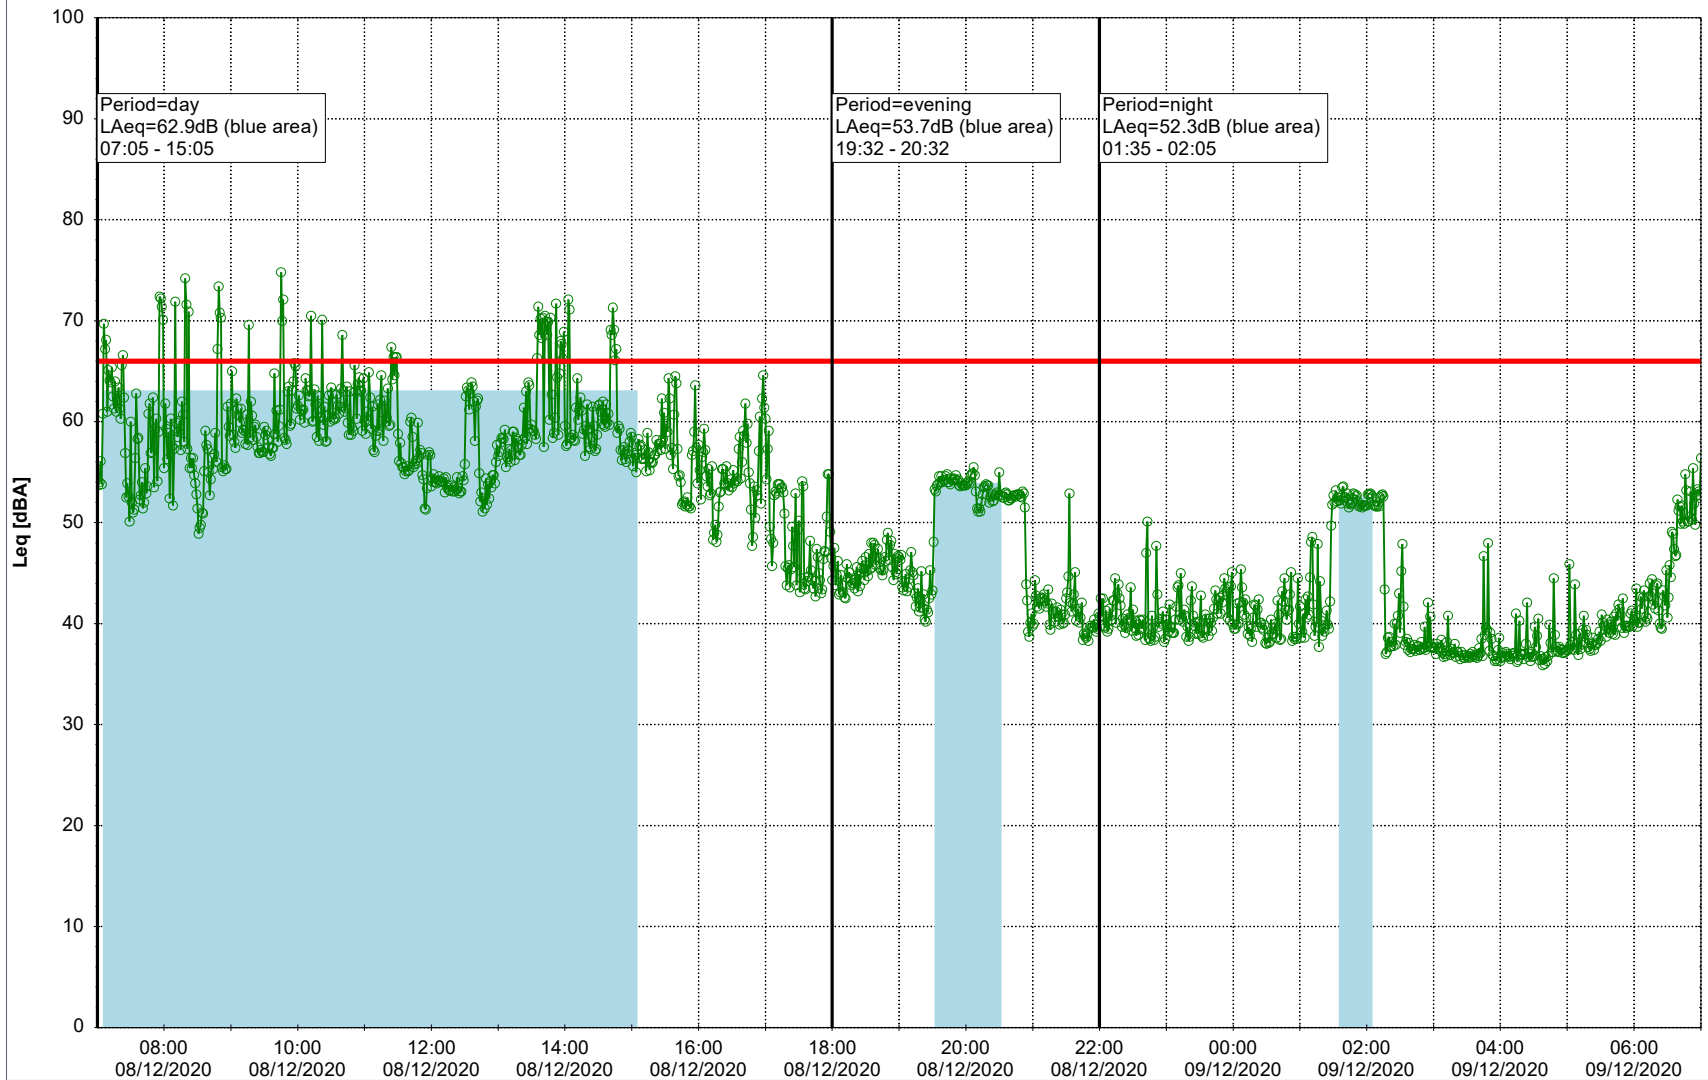

### Noise Time Related Diagram

07/12/2020  
08/12/2020

○○○ EBR-OVK\_NS02

Project: Kronos Sydhavnen  
Construction: Enghave Brygge  
Location: N-V

Plan View

Remarks

- Ørsted Værket

### Noise Time Related Diagram

08/12/2020  
09/12/2020

○○○ EBR-OVK\_NS02

Project: Kronos Sydhavnen  
Construction: Enghave Brygge  
Location: N-V

Plan View

Remarks

- Ørsted Værket

### Noise Time Related Diagram

09/12/2020  
10/12/2020

○○○ EBR-OVK\_NS02

Project: Kronos Sydhavnen  
Construction: Enghave Brygge  
Location: N-V

Plan View

Remarks

- Ørsted Værket