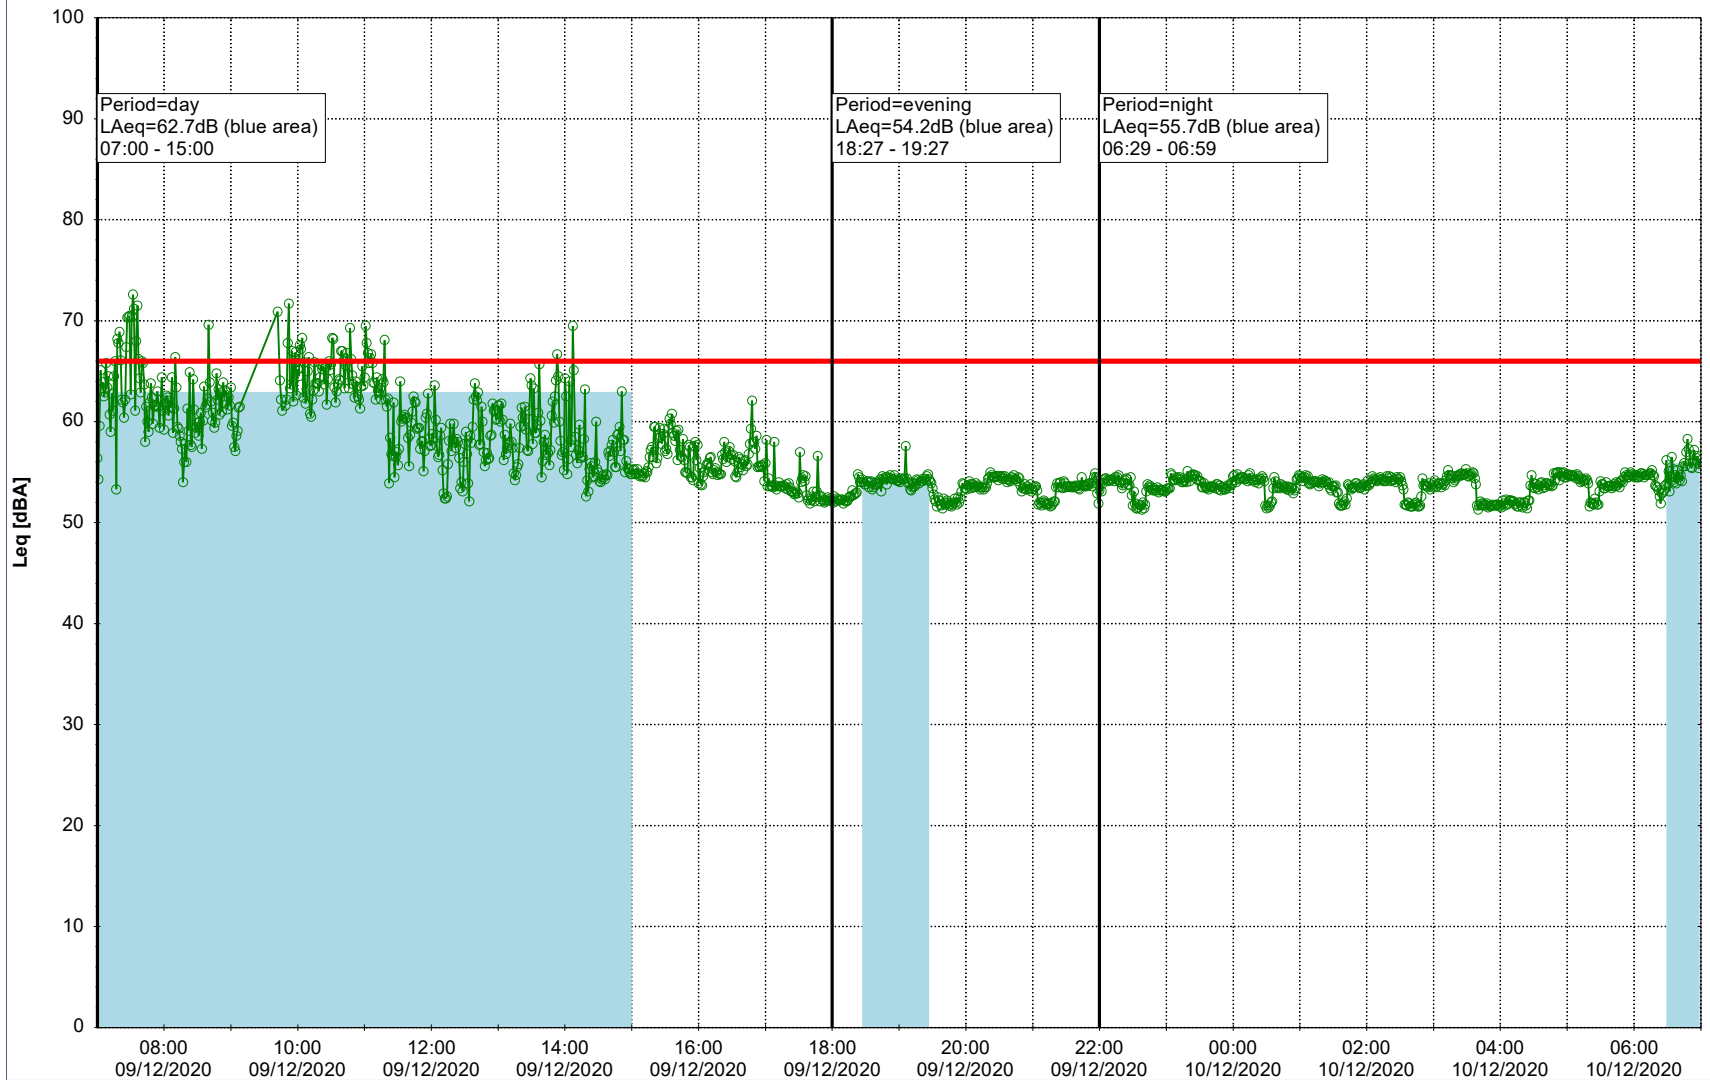

### Noise Time Related Diagram

08/12/2020  
09/12/2020

○○○ EBR-OVK\_NS02

Project: Kronos Sydhavnen  
Construction: Enghave Brygge  
Location: N-V

Plan View

Remarks

- Ørsted Værket

### Noise Time Related Diagram

09/12/2020  
10/12/2020

○○○ EBR-OVK\_NS02

Project: Kronos Sydhavnen  
Construction: Enghave Brygge  
Location: N-V

Plan View

Remarks

- Ørsted Værket