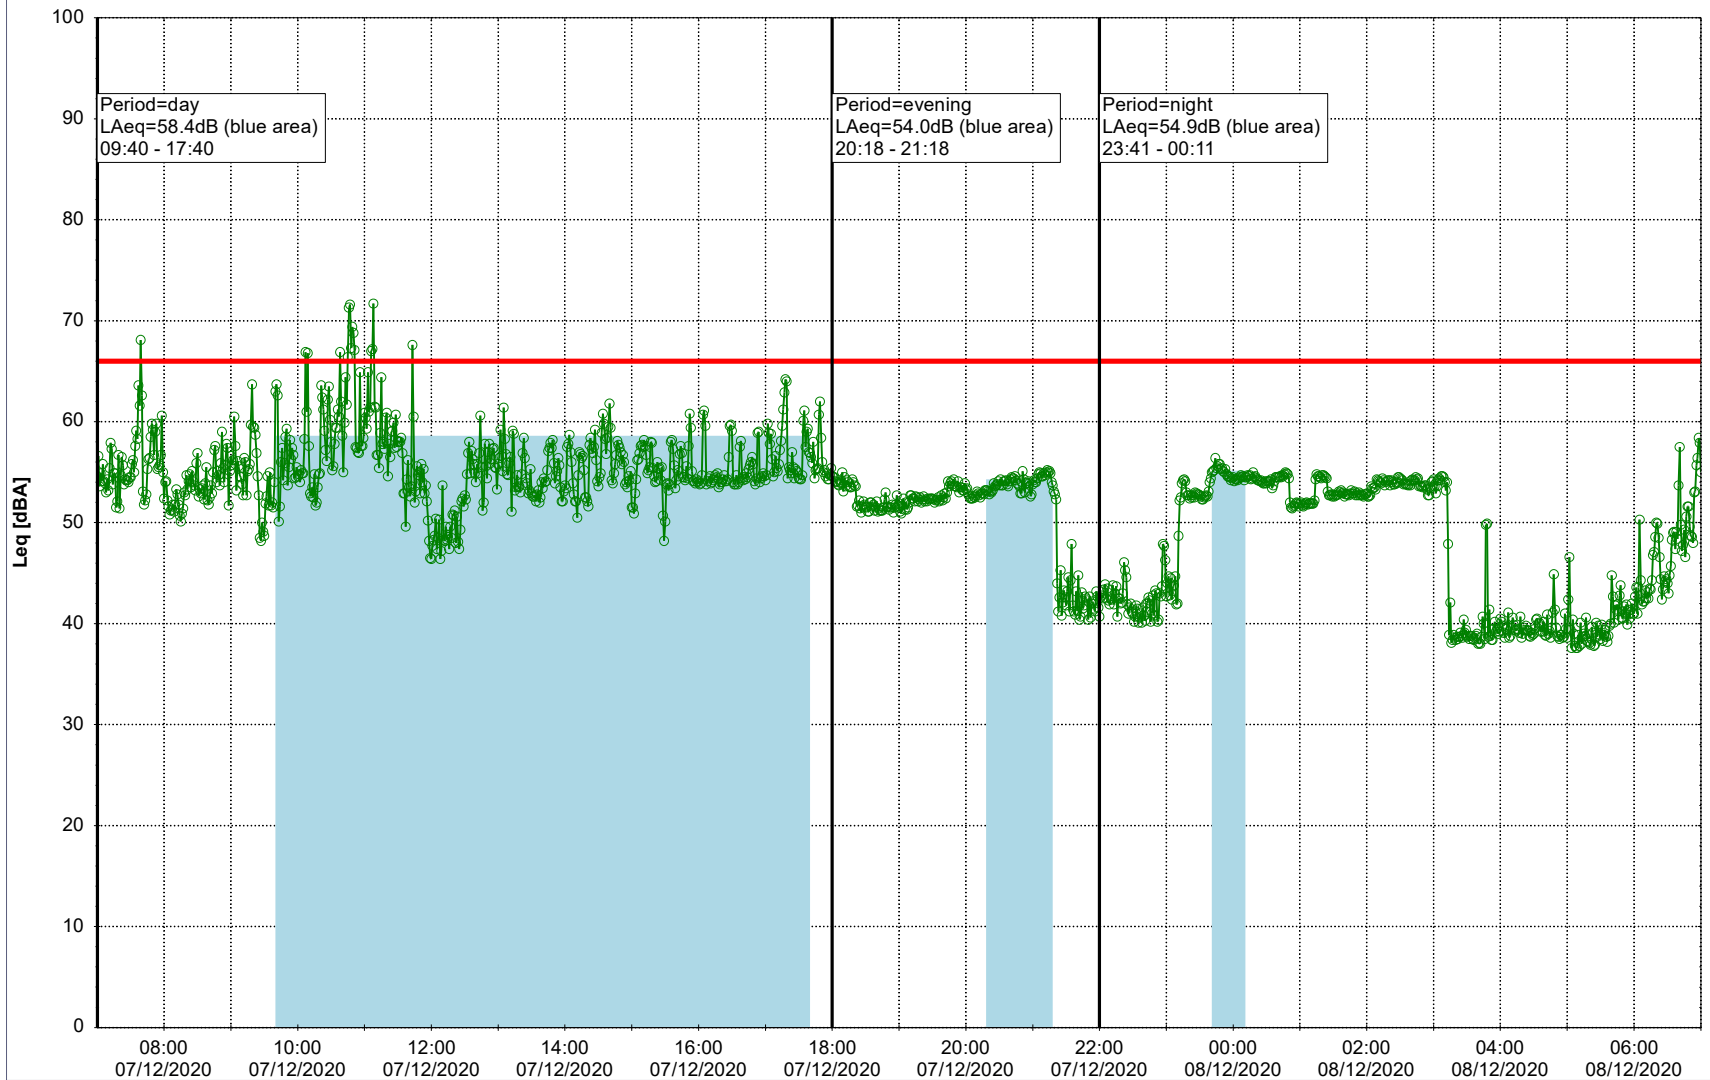

**Project:** Kronos Sydhavnen  
**Construction:** Enghave Brygge  
**Location:** N-V

Plan View

Remarks

- Ørsted Værket

### Noise Time Related Diagram

07/12/2020  
08/12/2020

○○○ EBR-OVK\_NS02

Project: Kronos Sydhavnen  
Construction: Enghave Brygge  
Location: N-V

Plan View

Remarks

- Ørsted Værket

### Noise Time Related Diagram

08/12/2020  
09/12/2020

○○○ EBR-OVK\_NS02

Project: Kronos Sydhavnen  
Construction: Enghave Brygge  
Location: N-V

Plan View

Remarks

- Ørsted Værket

### Noise Time Related Diagram

09/12/2020  
10/12/2020

○○○ EBR-OVK\_NS02

Project: Kronos Sydhavnen  
Construction: Enghave Brygge  
Location: N-V

Plan View

Remarks

- Ørsted Værket