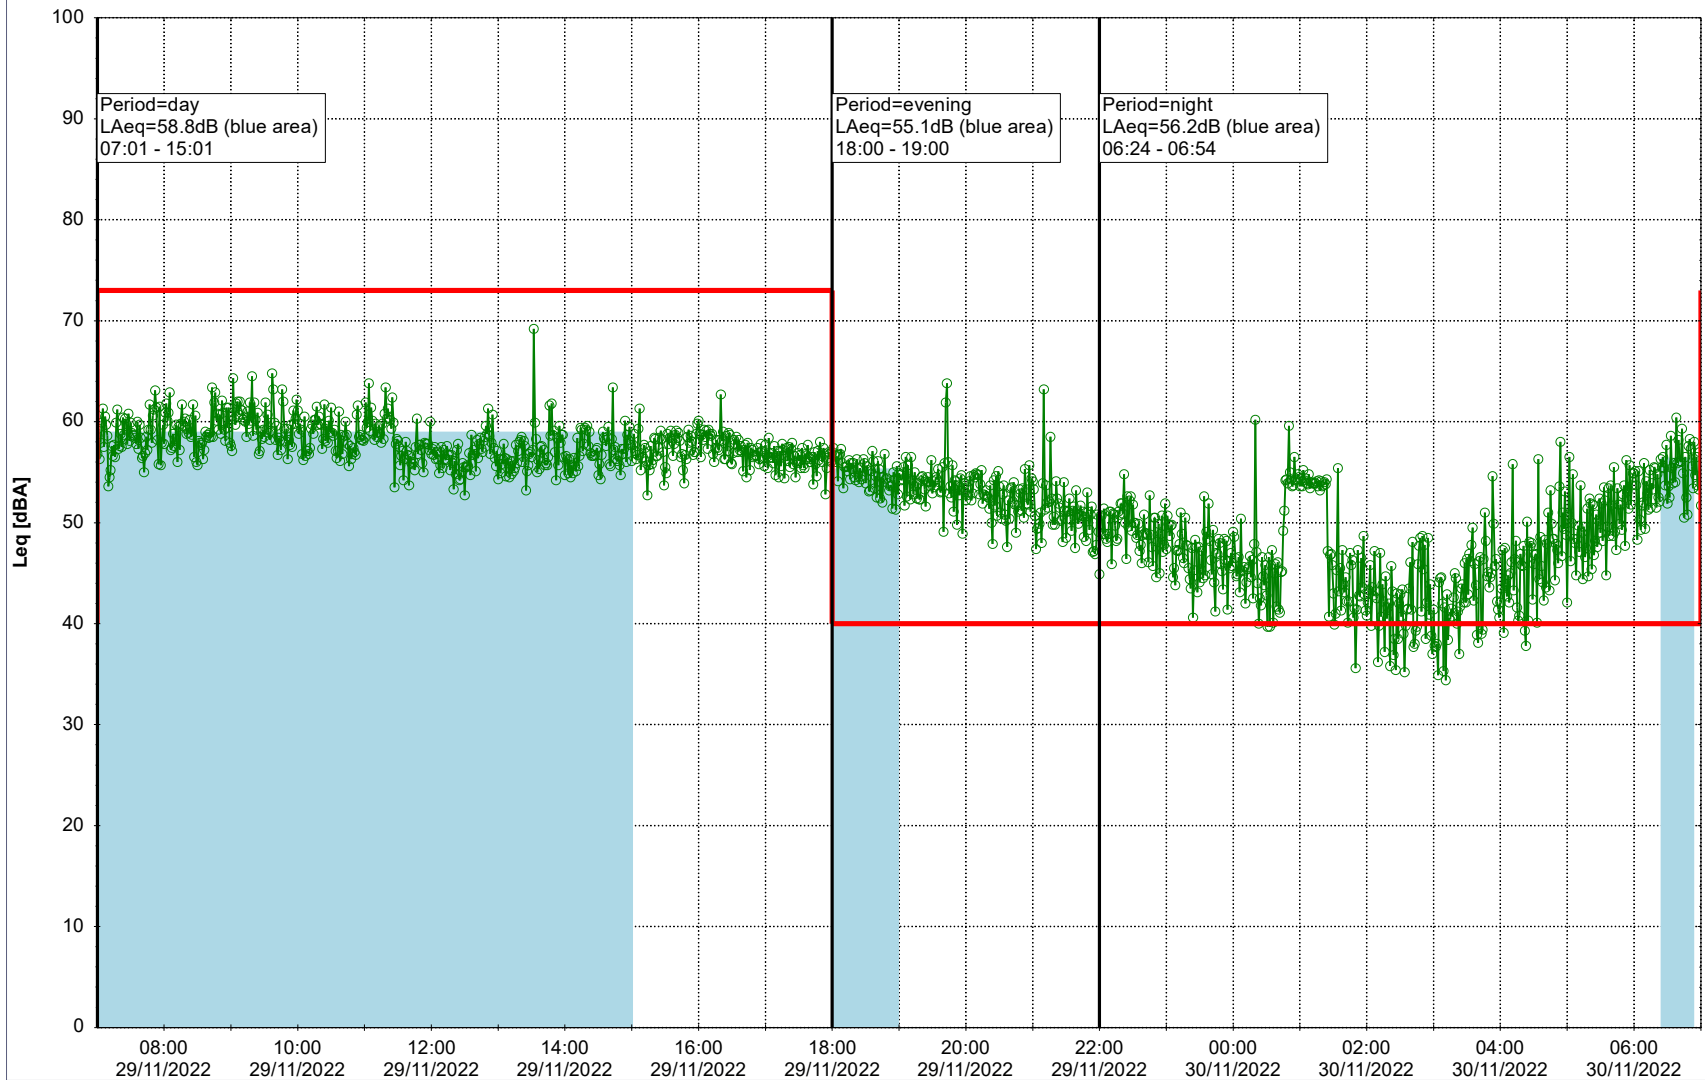

Plan View

Remarks

...

Noise Time Related Diagram

29/11/2022
30/11/2022

○○○ HOL_NS01

Project: Kronos Sydhavnen
Construction: Havneholmen
Location: N-V

Plan View

Remarks

...

Noise Time Related Diagram

30/11/2022
01/12/2022

○ ○ ○ ○ HOL_NS01

Project: Kronos Sydhavnen
Construction: Havneholmen
Location: N-V

Plan View

Remarks

...

Noise Time Related Diagram

01/12/2022
02/12/2022

○ ○ ○ ○ HOL_NS01

Project: Kronos Sydhavnen
Construction: Havneholmen
Location: N-V

Plan View

Remarks

...

Noise Time Related Diagram

02/12/2022
03/12/2022

○○○○ HOL_NS01

Project: Kronos Sydhavnen
Construction: Havneholmen
Location: N-V

Plan View

Remarks

...

Noise Time Related Diagram