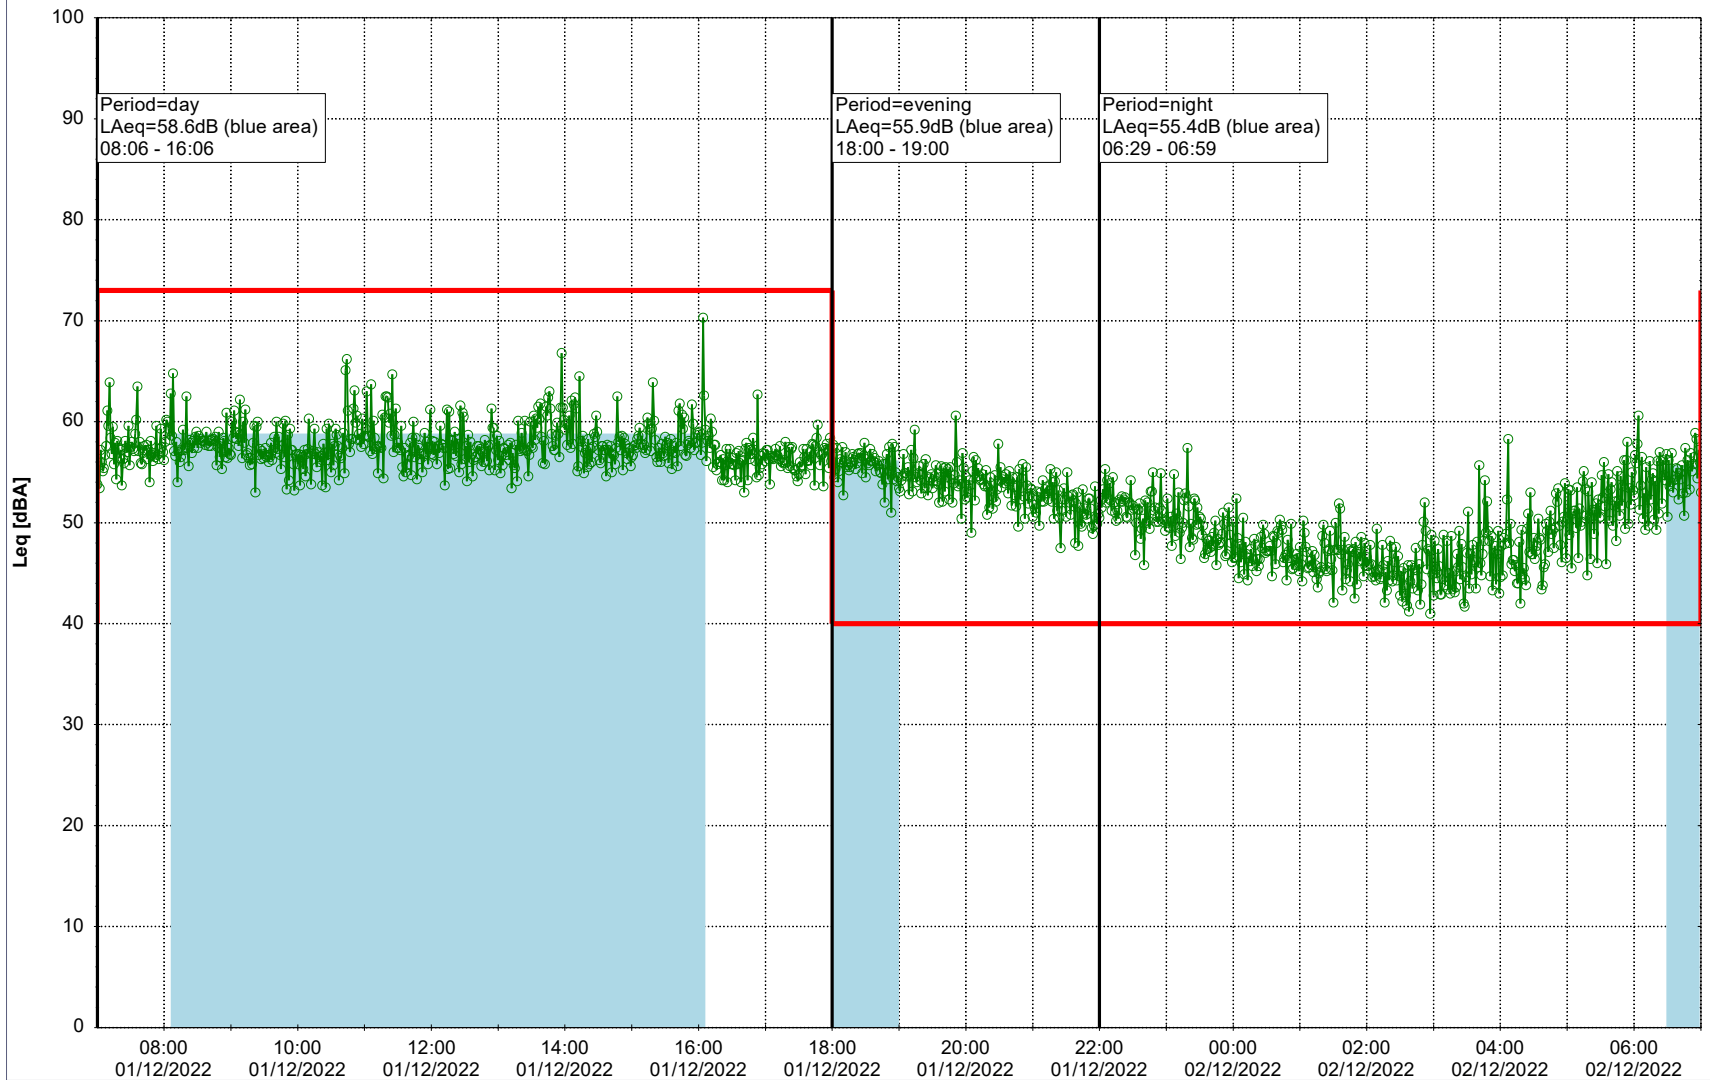

Remarks

...

Noise Time Related Diagram

30/11/2022
01/12/2022

○ ○ ○ ○ HOL_NS01

Project: Kronos Sydhavnen
Construction: Havneholmen
Location: N-V

Plan View

Remarks

...

Noise Time Related Diagram

01/12/2022
02/12/2022

○ ○ ○ ○ HOL_NS01

Project: Kronos Sydhavnen
Construction: Havneholmen
Location: N-V

Plan View

Remarks

...

Noise Time Related Diagram

02/12/2022
03/12/2022

○○○○ HOL_NS01

Project: Kronos Sydhavnen
Construction: Havneholmen
Location: N-V

Plan View

Remarks

...

Noise Time Related Diagram