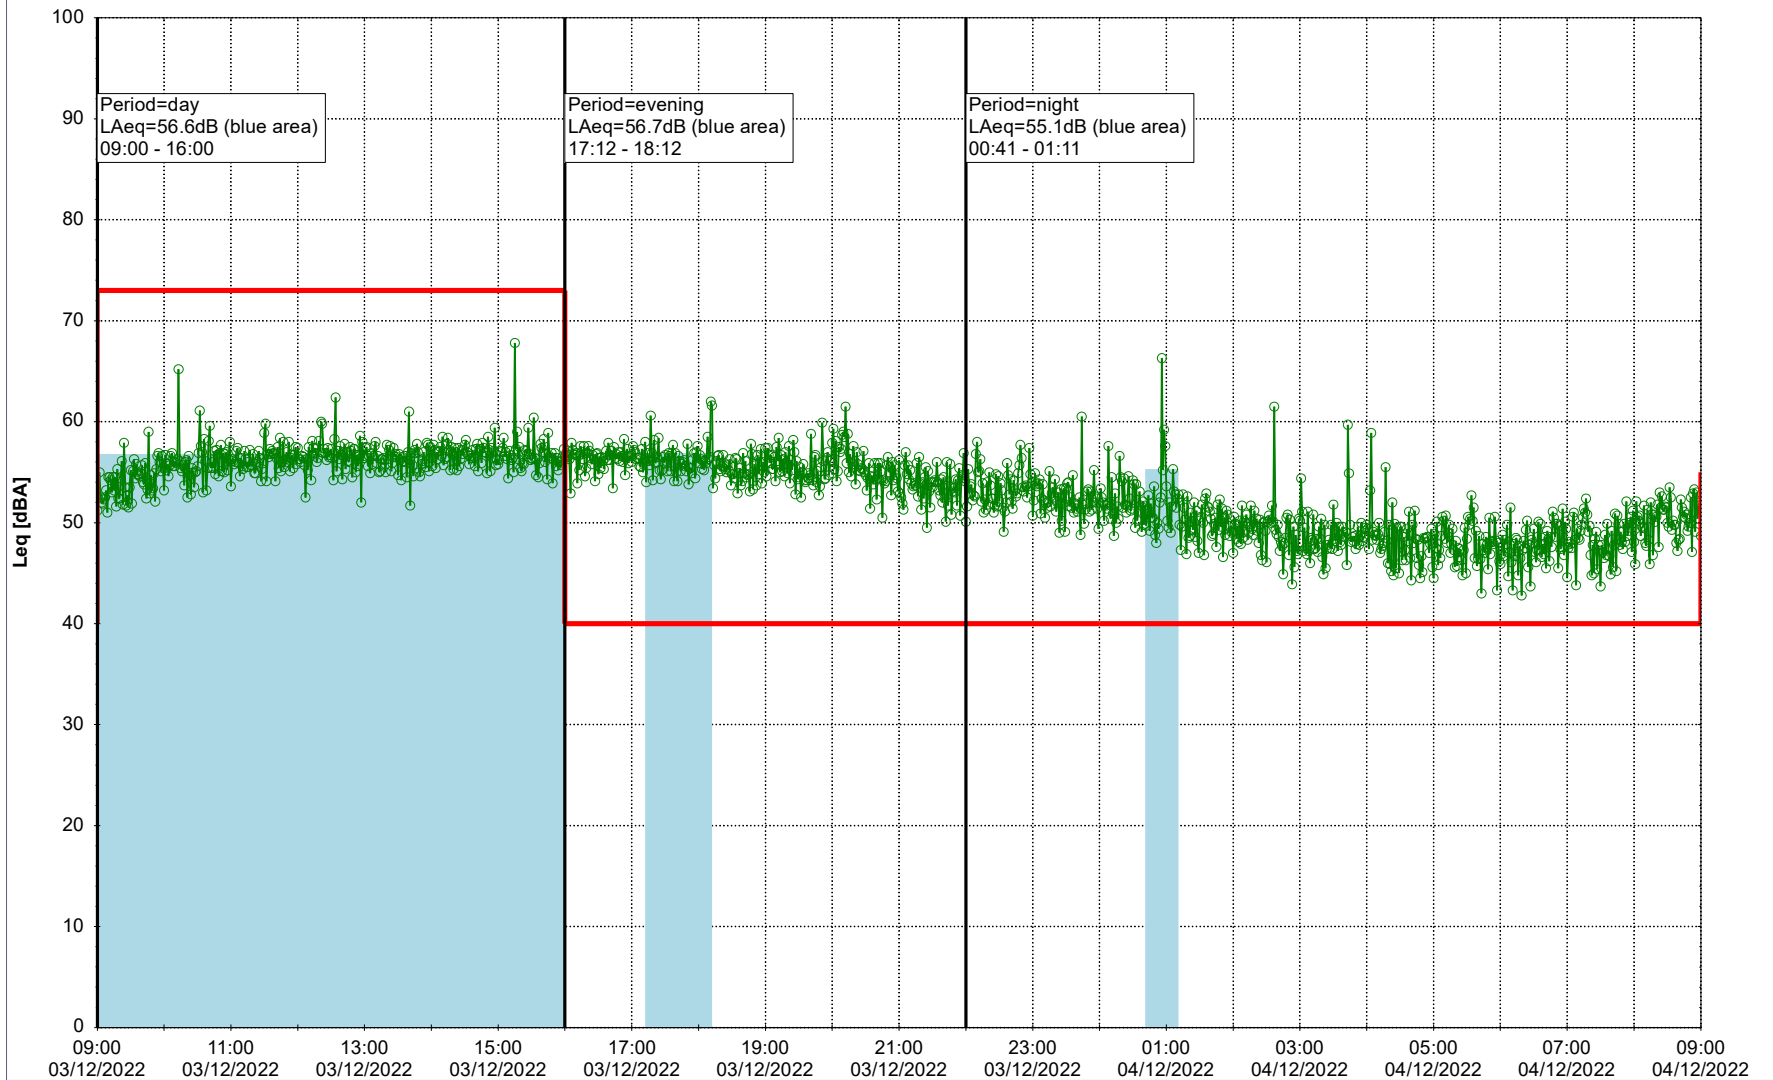

Noise Time Related Diagram

02/12/2022
03/12/2022

○○○○ HOL_NS01

Project: Kronos Sydhavnen
Construction: Havneholmen
Location: N-V

Plan View

Remarks

...

Noise Time Related Diagram

03/12/2022
04/12/2022

○ ○ ○ ○ HOL_NS01

Project: Kronos Sydhavnen
Construction: Havneholmen
Location: N-V

Plan View

Remarks

...

Noise Time Related Diagram

04/12/2022
05/12/2022