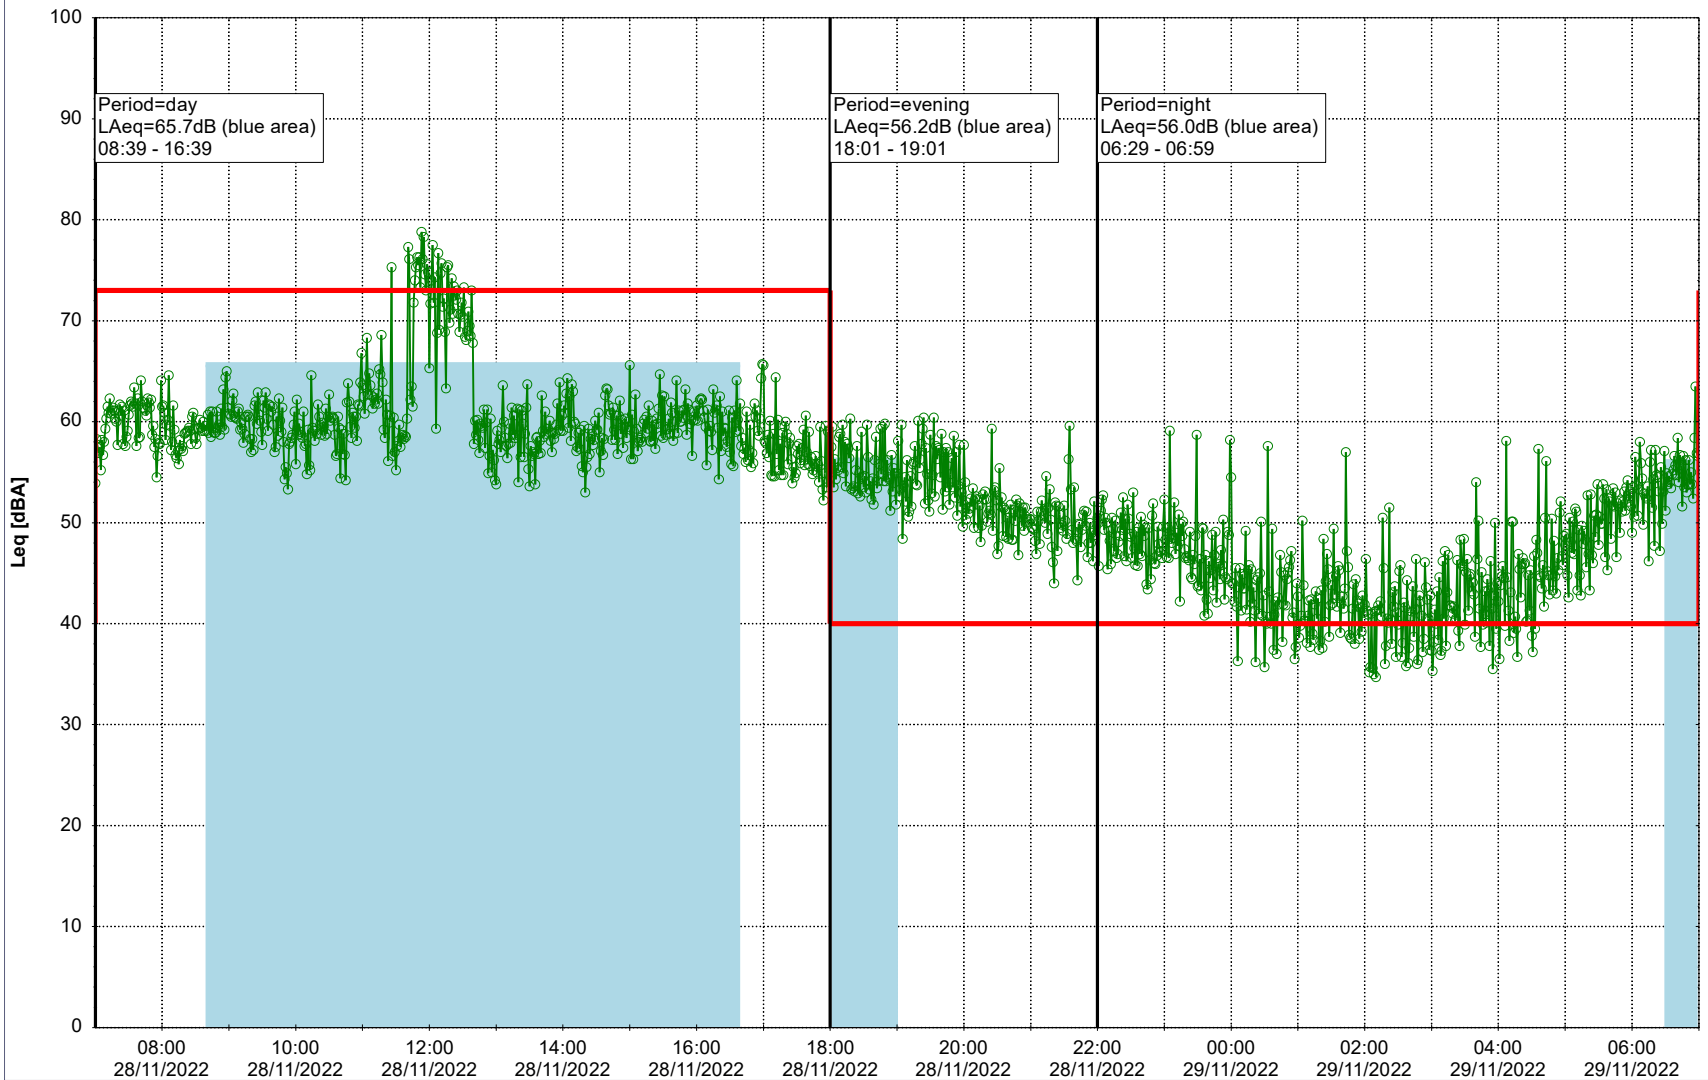

Project: Kronos Sydhavnen
Construction: Havneholmen
Location: N-V

Plan View

Remarks

...

Noise Time Related Diagram

28/11/2022
29/11/2022

○ ○ ○ ○ HOL_NS01

Project: Kronos Sydhavnen
Construction: Havneholmen
Location: N-V

Plan View

Remarks

...

Noise Time Related Diagram

29/11/2022
30/11/2022

○○○ HOL_NS01

Project: Kronos Sydhavnen
Construction: Havneholmen
Location: N-V

Plan View

Remarks

...

Noise Time Related Diagram

30/11/2022
01/12/2022

○ ○ ○ ○ HOL_NS01

Project: Kronos Sydhavnen
Construction: Havneholmen
Location: N-V

Plan View

Remarks

...

Noise Time Related Diagram

01/12/2022
02/12/2022

○ ○ ○ ○ HOL_NS01

Project: Kronos Sydhavnen
Construction: Havneholmen
Location: N-V

Plan View

Remarks

...