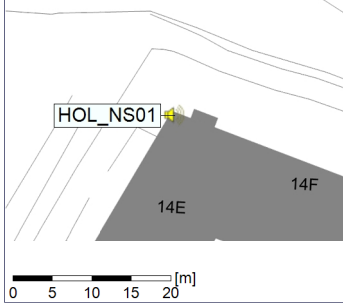

...

Noise Time Related Diagram

01/12/2022
02/12/2022

○ ○ ○ ○ HOL_NS01

Project: Kronos Sydhavnen
Construction: Havneholmen
Location: N-V

Plan View

Remarks

...