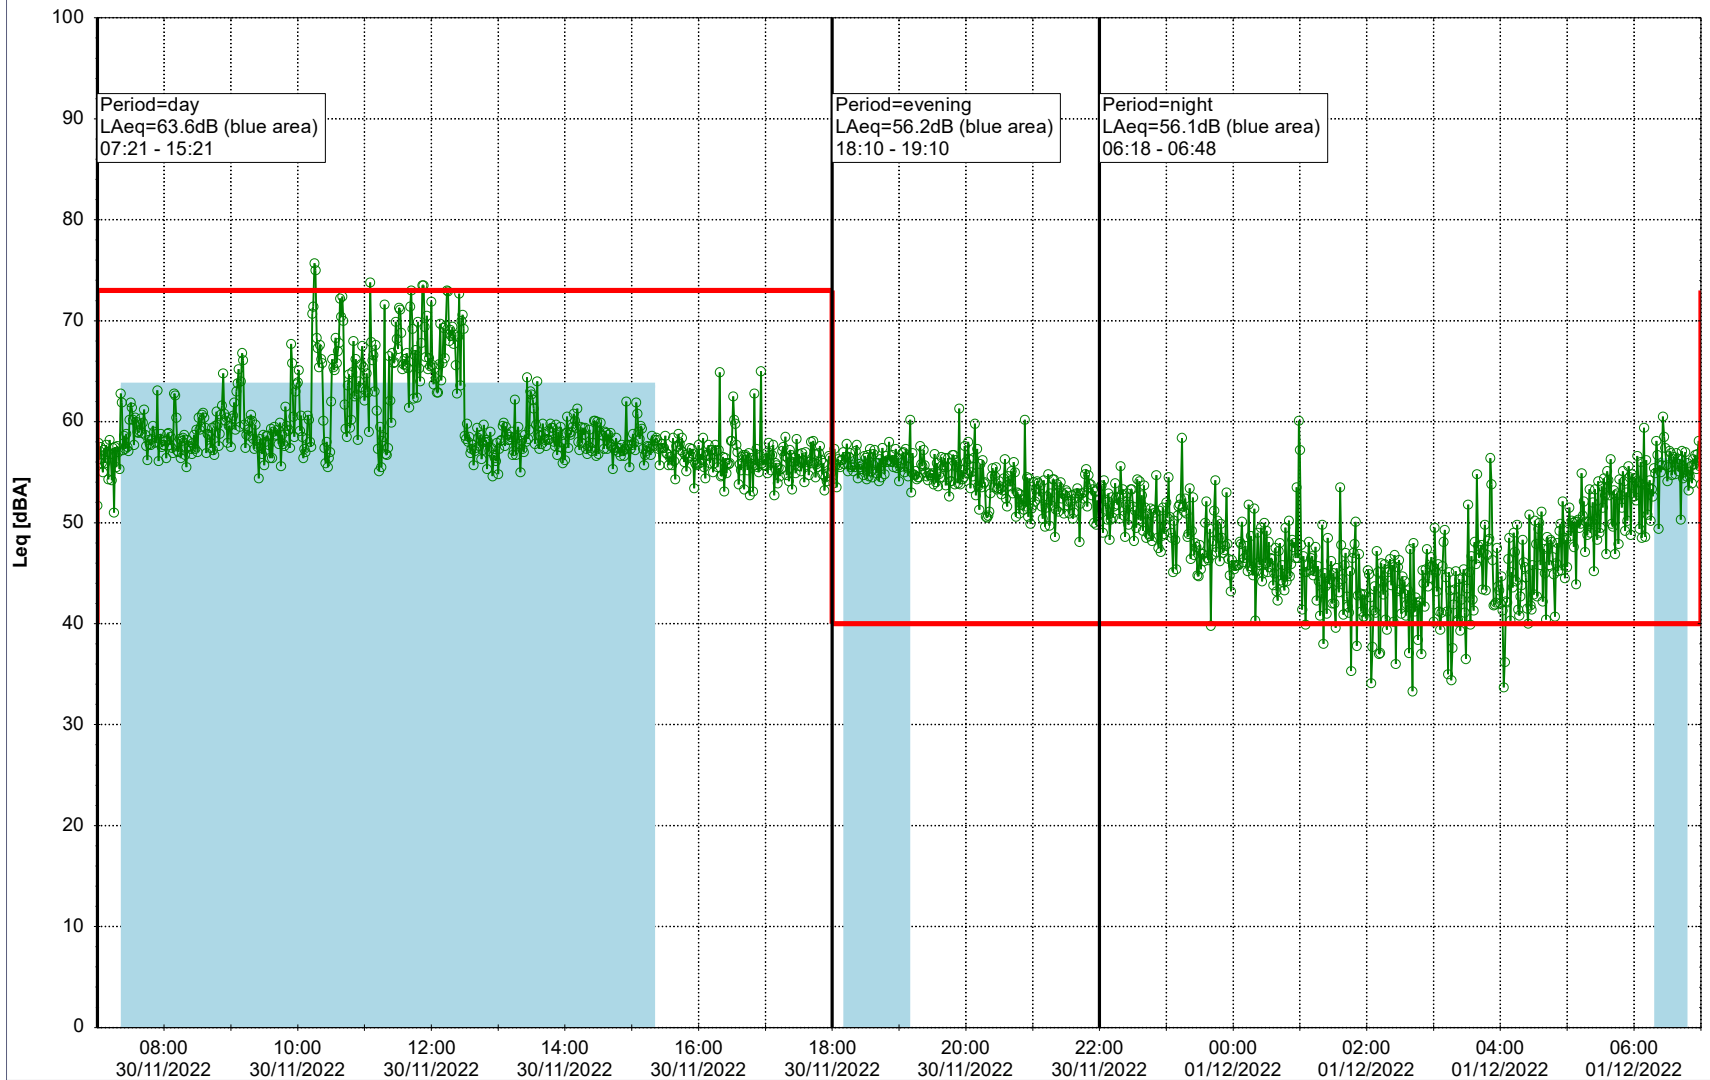

Plan View

Remarks

...

Noise Time Related Diagram

29/11/2022
30/11/2022

○○○ HOL_NS01

Project: Kronos Sydhavnen
Construction: Havneholmen
Location: N-V

Plan View

Remarks

...

Noise Time Related Diagram

30/11/2022
01/12/2022

○ ○ ○ ○ HOL_NS01

Project: Kronos Sydhavnen
Construction: Havneholmen
Location: N-V

Plan View

Remarks

...

Noise Time Related Diagram

01/12/2022
02/12/2022

○ ○ ○ ○ HOL_NS01

Project: Kronos Sydhavnen
Construction: Havneholmen
Location: N-V

Plan View

Remarks

...

Noise Time Related Diagram

02/12/2022
03/12/2022

○○○○ HOL_NS01

Project: Kronos Sydhavnen
Construction: Havneholmen
Location: N-V

Plan View

Remarks

...

Noise Time Related Diagram