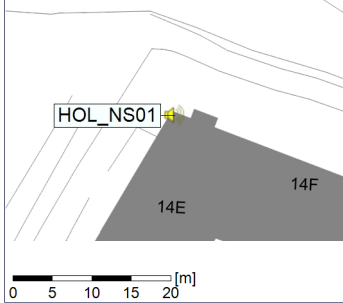

Plan View

Remarks

...

Noise Time Related Diagram

29/11/2022
30/11/2022

○○○ HOL_NS01

Project: Kronos Sydhavnen
Construction: Havneholmen
Location: N-V

Plan View