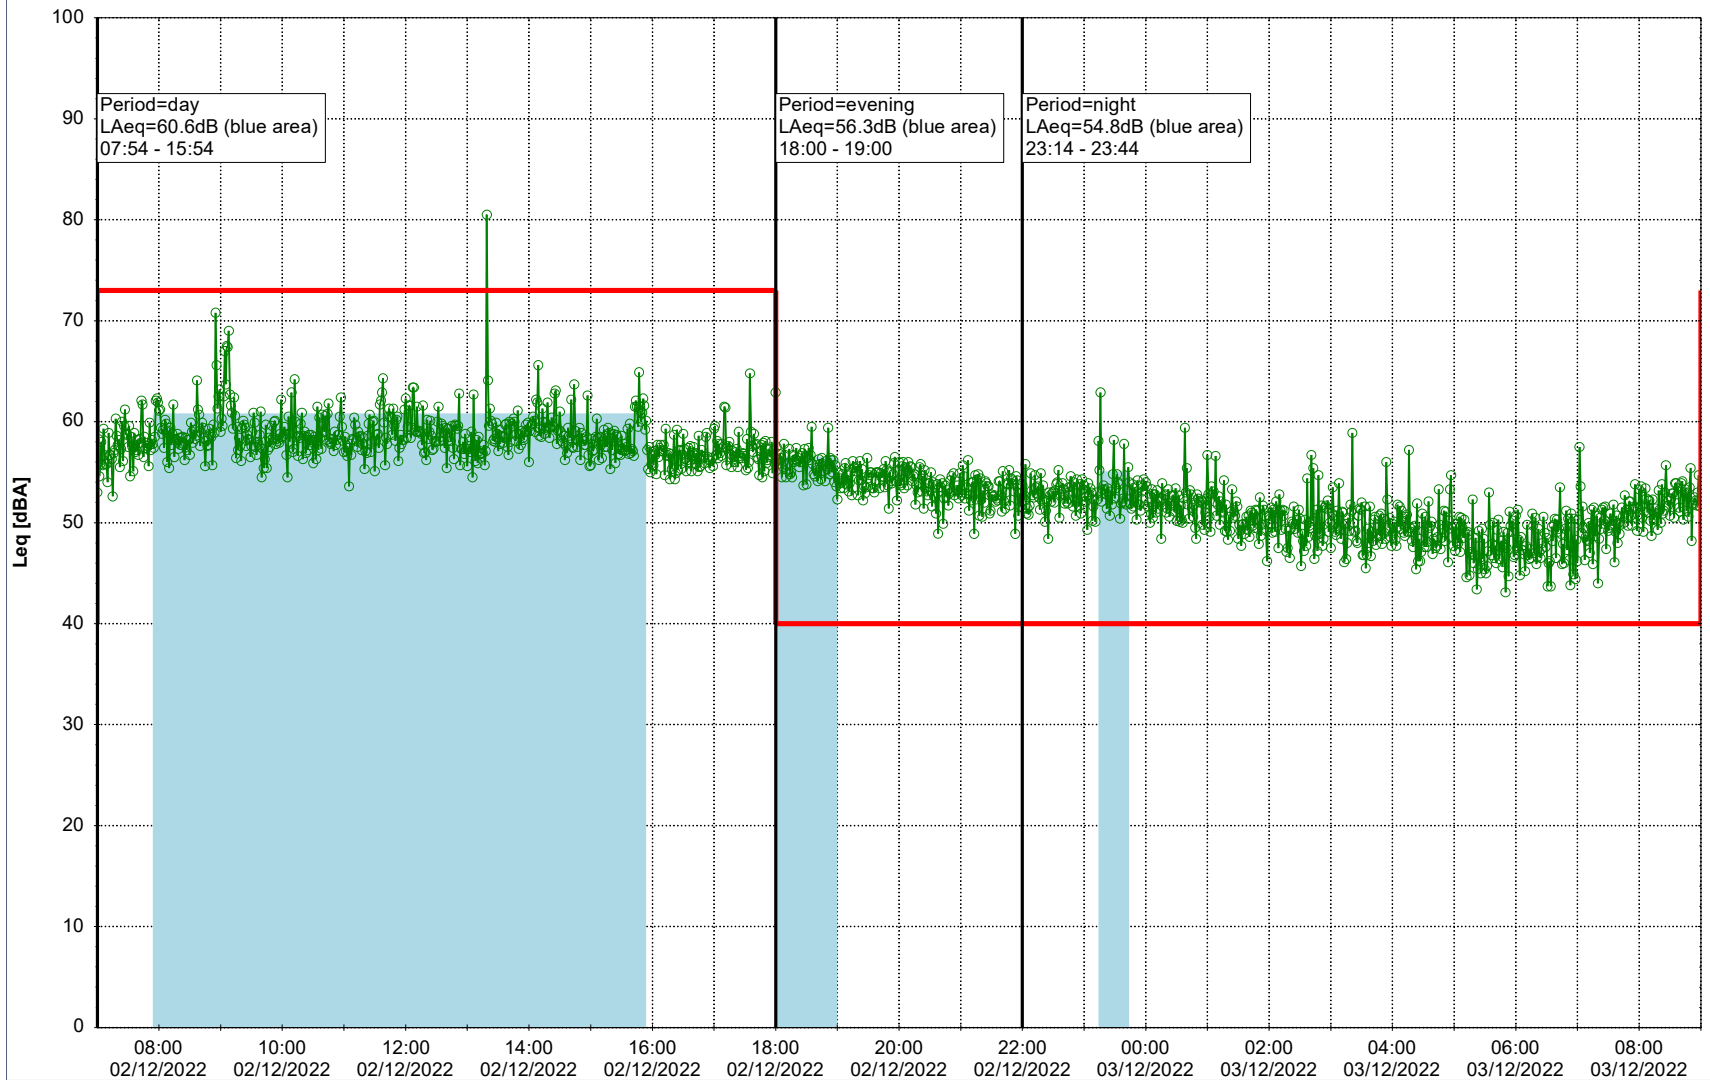

...

Noise Time Related Diagram

01/12/2022
02/12/2022

○ ○ ○ ○ HOL_NS01

Project: Kronos Sydhavnen
Construction: Havneholmen
Location: N-V

Plan View

Remarks

...

Noise Time Related Diagram

02/12/2022
03/12/2022

○○○○ HOL_NS01

Project: Kronos Sydhavnen
Construction: Havneholmen
Location: N-V

Plan View

Remarks

...

Noise Time Related Diagram

03/12/2022
04/12/2022

○ ○ ○ ○ HOL_NS01

Project: Kronos Sydhavnen
Construction: Havneholmen
Location: N-V

Plan View

Remarks

...

Noise Time Related Diagram

04/12/2022
05/12/2022