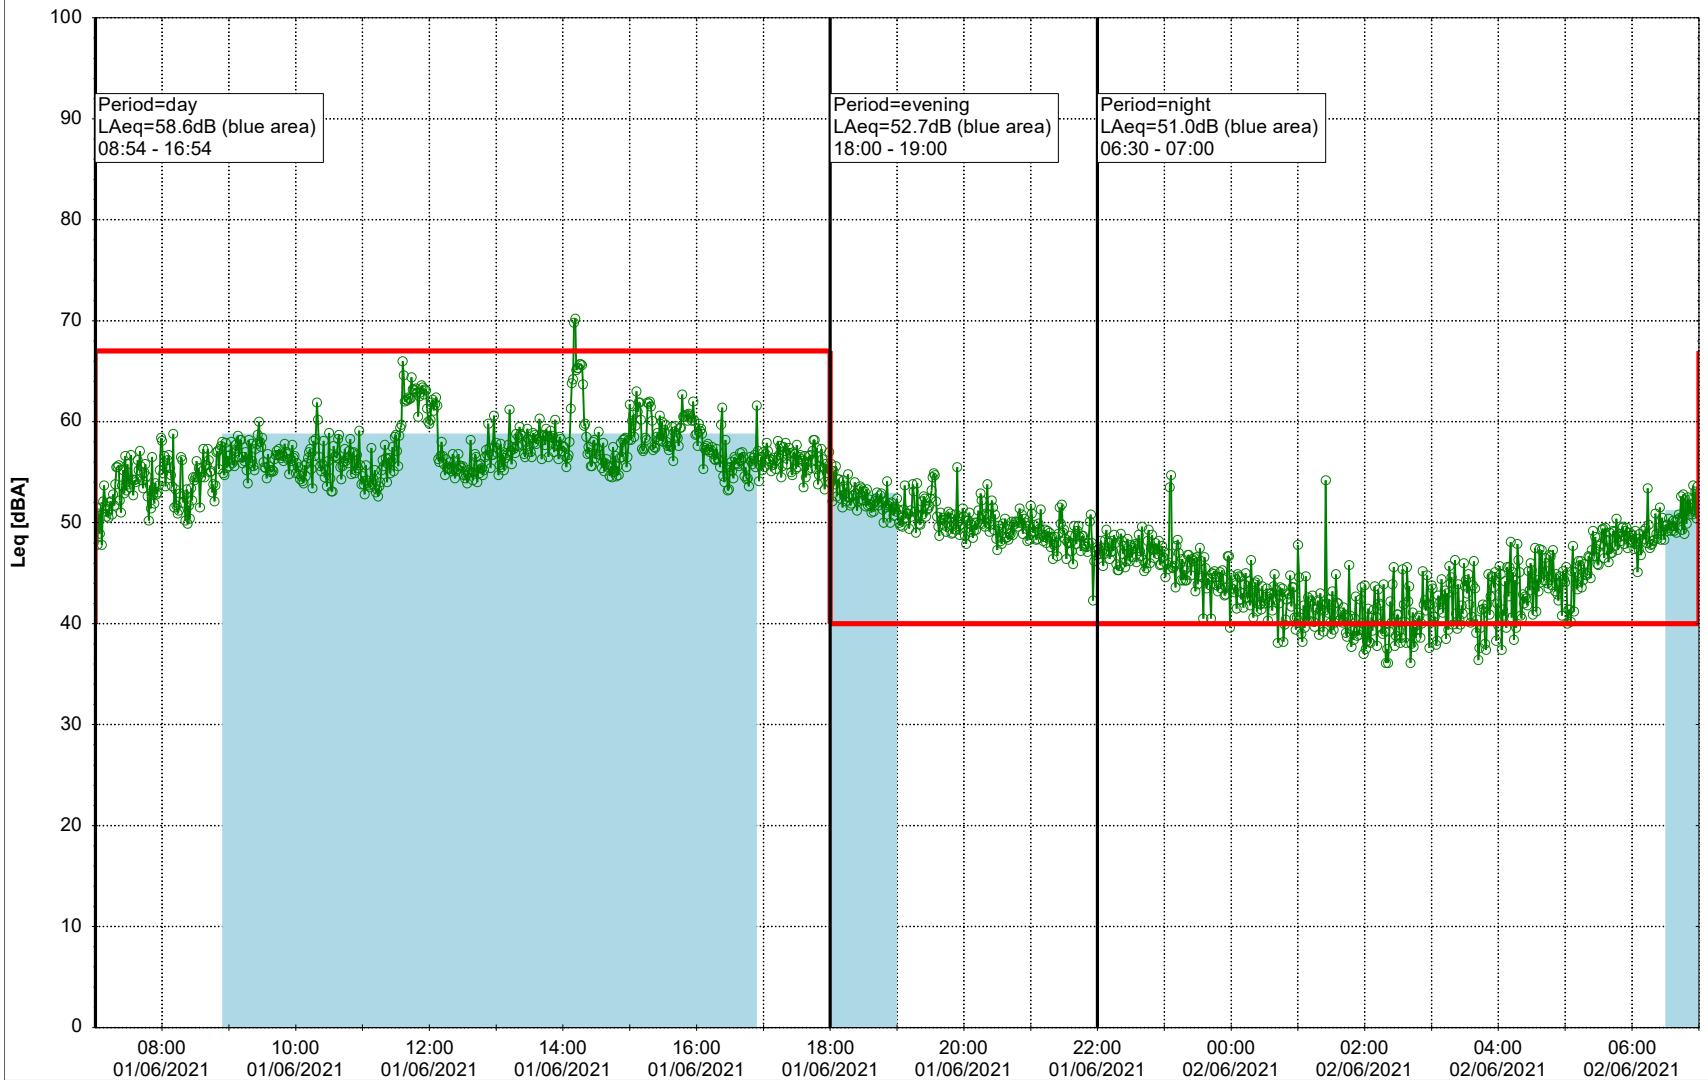

Project: Kronos Sydhavnen
Construction: Sluseholmen
Location: N-V

Plan View

Remarks

...

Noise Time Related Diagram

01/06/2021
02/06/2021

○○○○ SLU_NS01

Project: Kronos Sydhavnen
Construction: Sluseholmen
Location: N-V

Plan View

0 5 10 15 20 [m]

Remarks

...

Noise Time Related Diagram

02/06/2021
03/06/2021

○○○○ SLU_NS01

Project: Kronos Sydhavnen
Construction: Sluseholmen
Location: N-V

Plan View

Remarks

...

Noise Time Related Diagram

03/06/2021
04/06/2021

SLU_NS01

Project: Kronos Sydhavnen
Construction: Sluseholmen
Location: N-V

Plan View

Remarks

...

Noise Time Related Diagram

04/06/2021
05/06/2021

SLU_NS01

Project: Kronos Sydhavnen
Construction: Sluseholmen
Location: N-V

Plan View

0 5 10 15 20 [m]