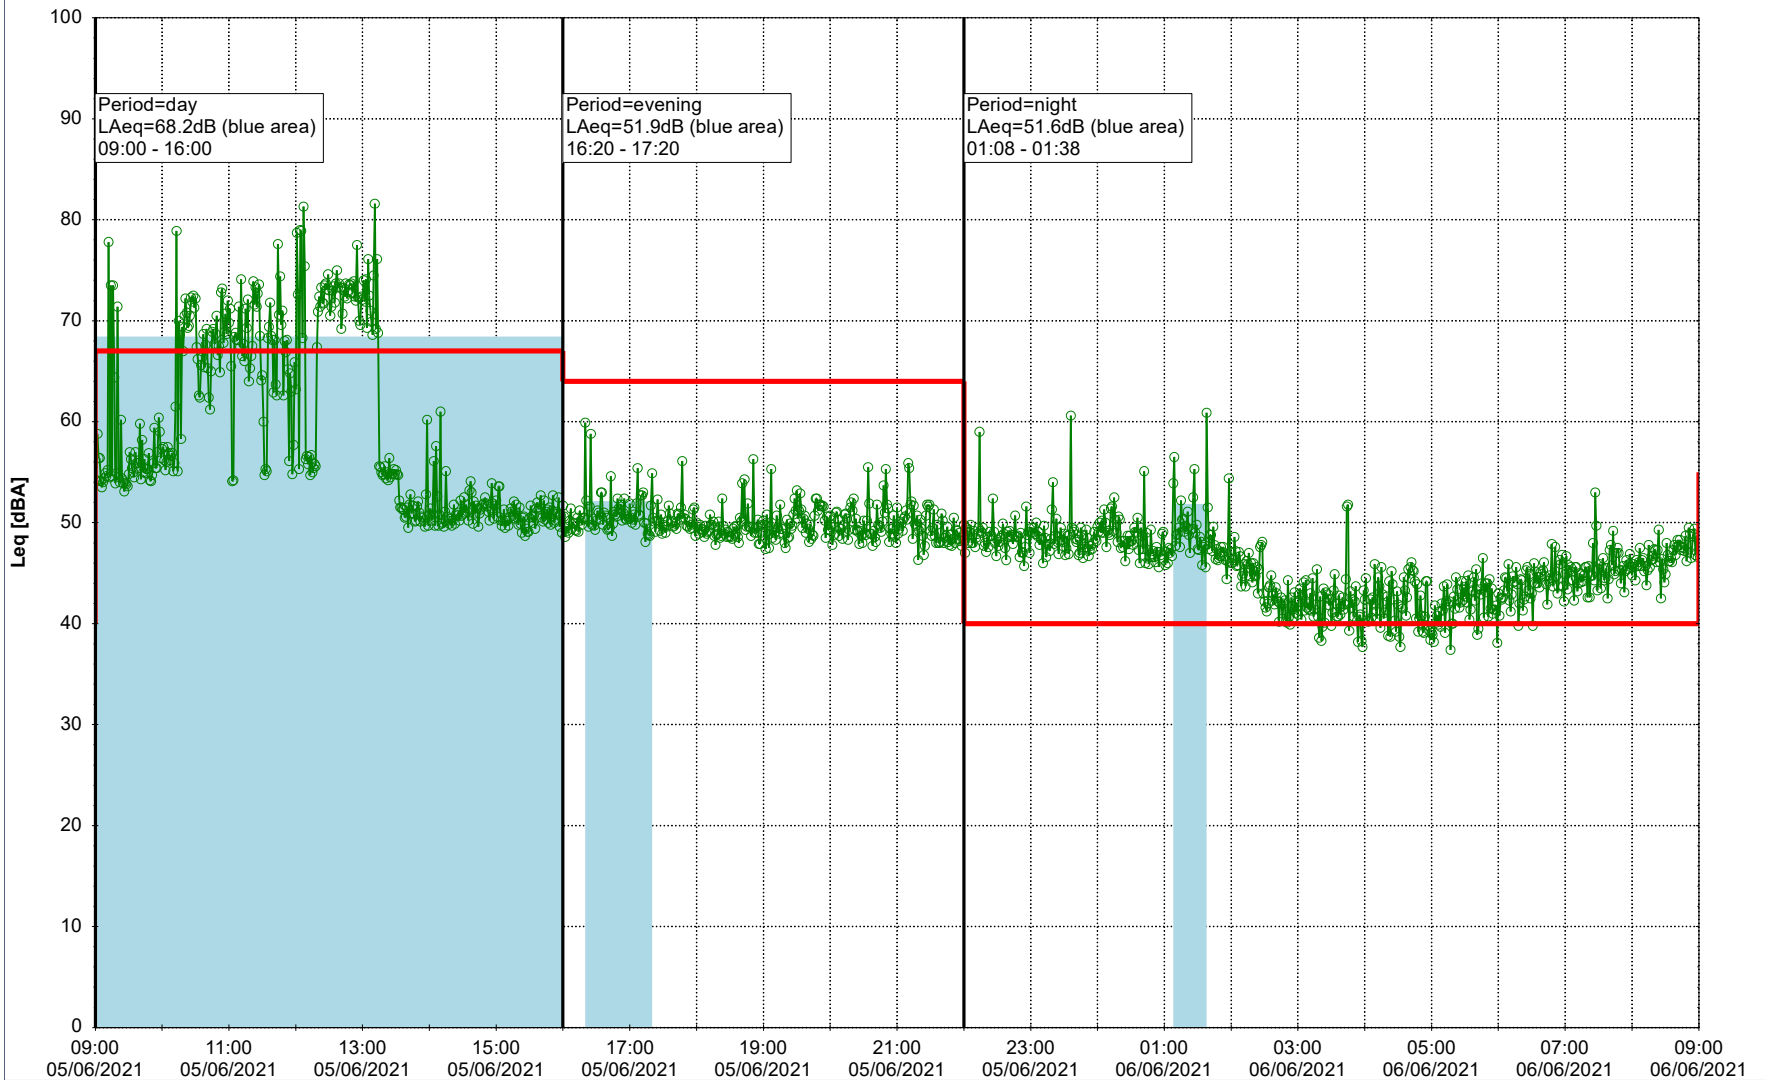

Remarks

...

Noise Time Related Diagram

05/06/2021

06/06/2021

SLU_NS01

Project: Kronos Sydhavnen
Construction: Sluseholmen
Location: N-V

Plan View

0 5 10 15 20 [m]

Remarks

...

Noise Time Related Diagram

06/06/2021
07/06/2021

○○○○ SLU_NS01