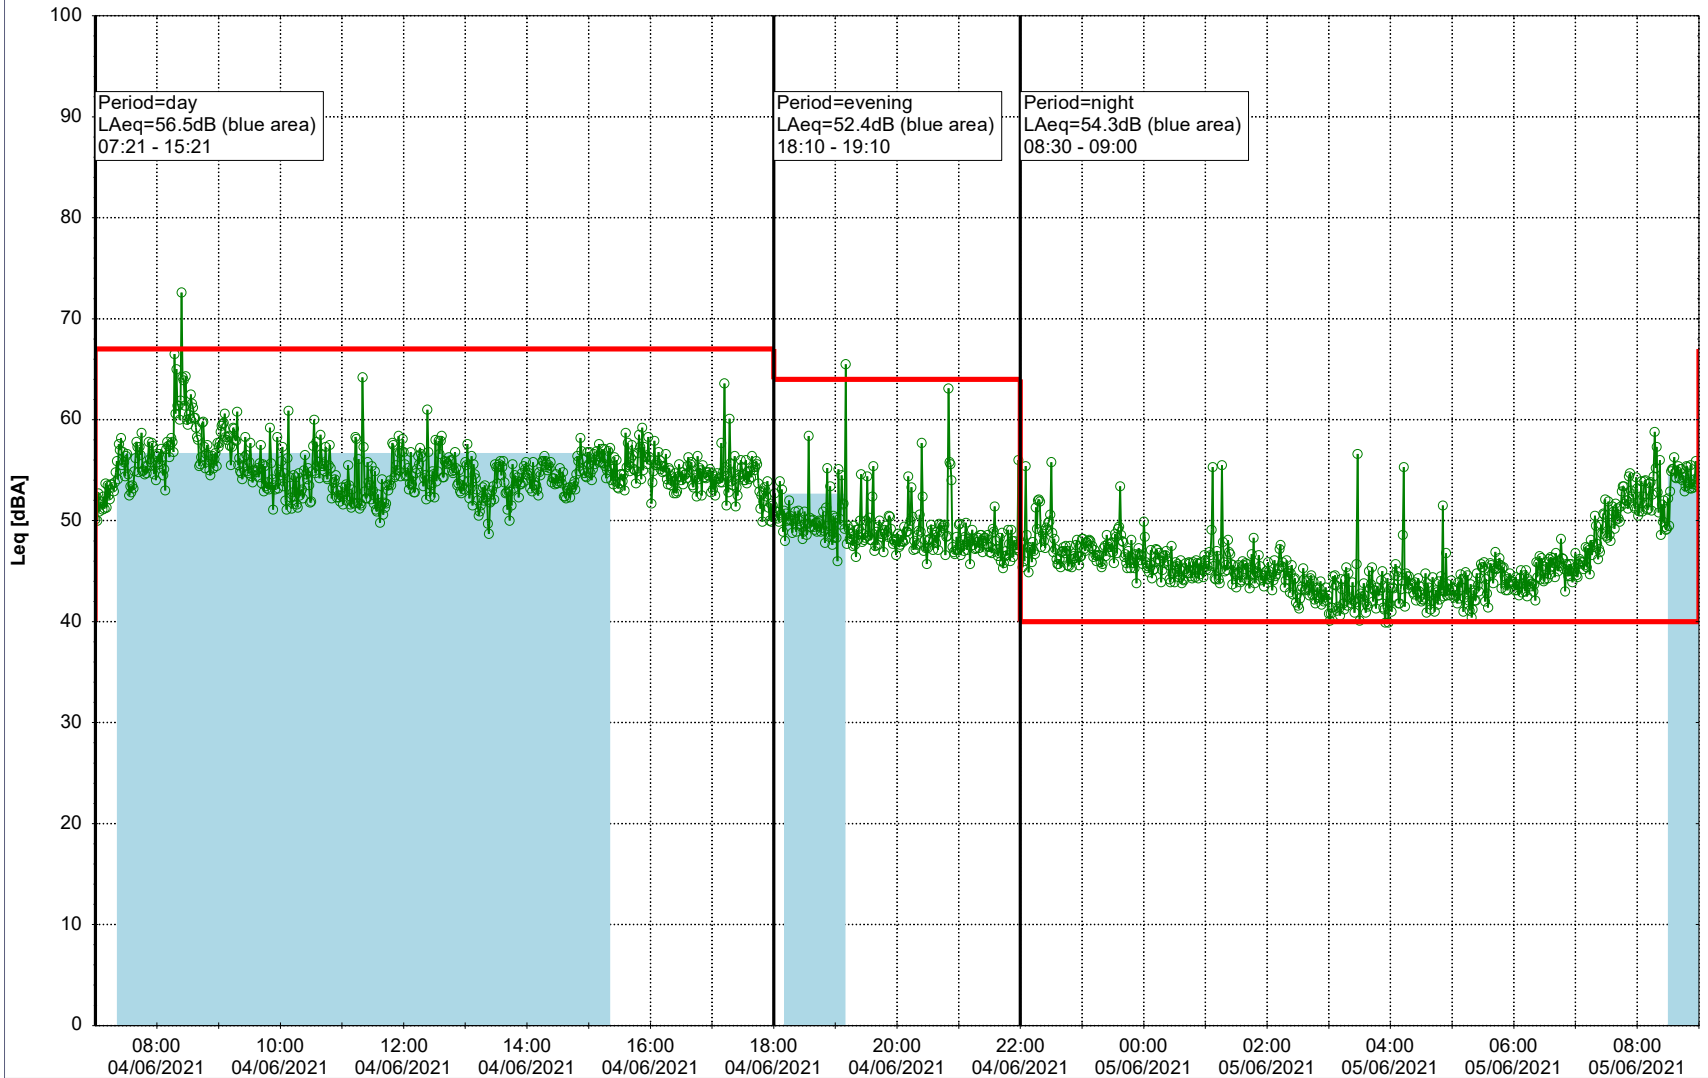

Plan View

Remarks

...

Noise Time Related Diagram

03/06/2021
04/06/2021

SLU_NS01

Project: Kronos Sydhavnen
Construction: Sluseholmen
Location: N-V

Plan View

Remarks

...

Noise Time Related Diagram

04/06/2021
05/06/2021

SLU_NS01

Project: Kronos Sydhavnen
Construction: Sluseholmen
Location: N-V

Plan View

0 5 10 15 20 [m]

Remarks

...

Noise Time Related Diagram

05/06/2021

06/06/2021

SLU_NS01

Project: Kronos Sydhavnen
Construction: Sluseholmen
Location: N-V

Plan View