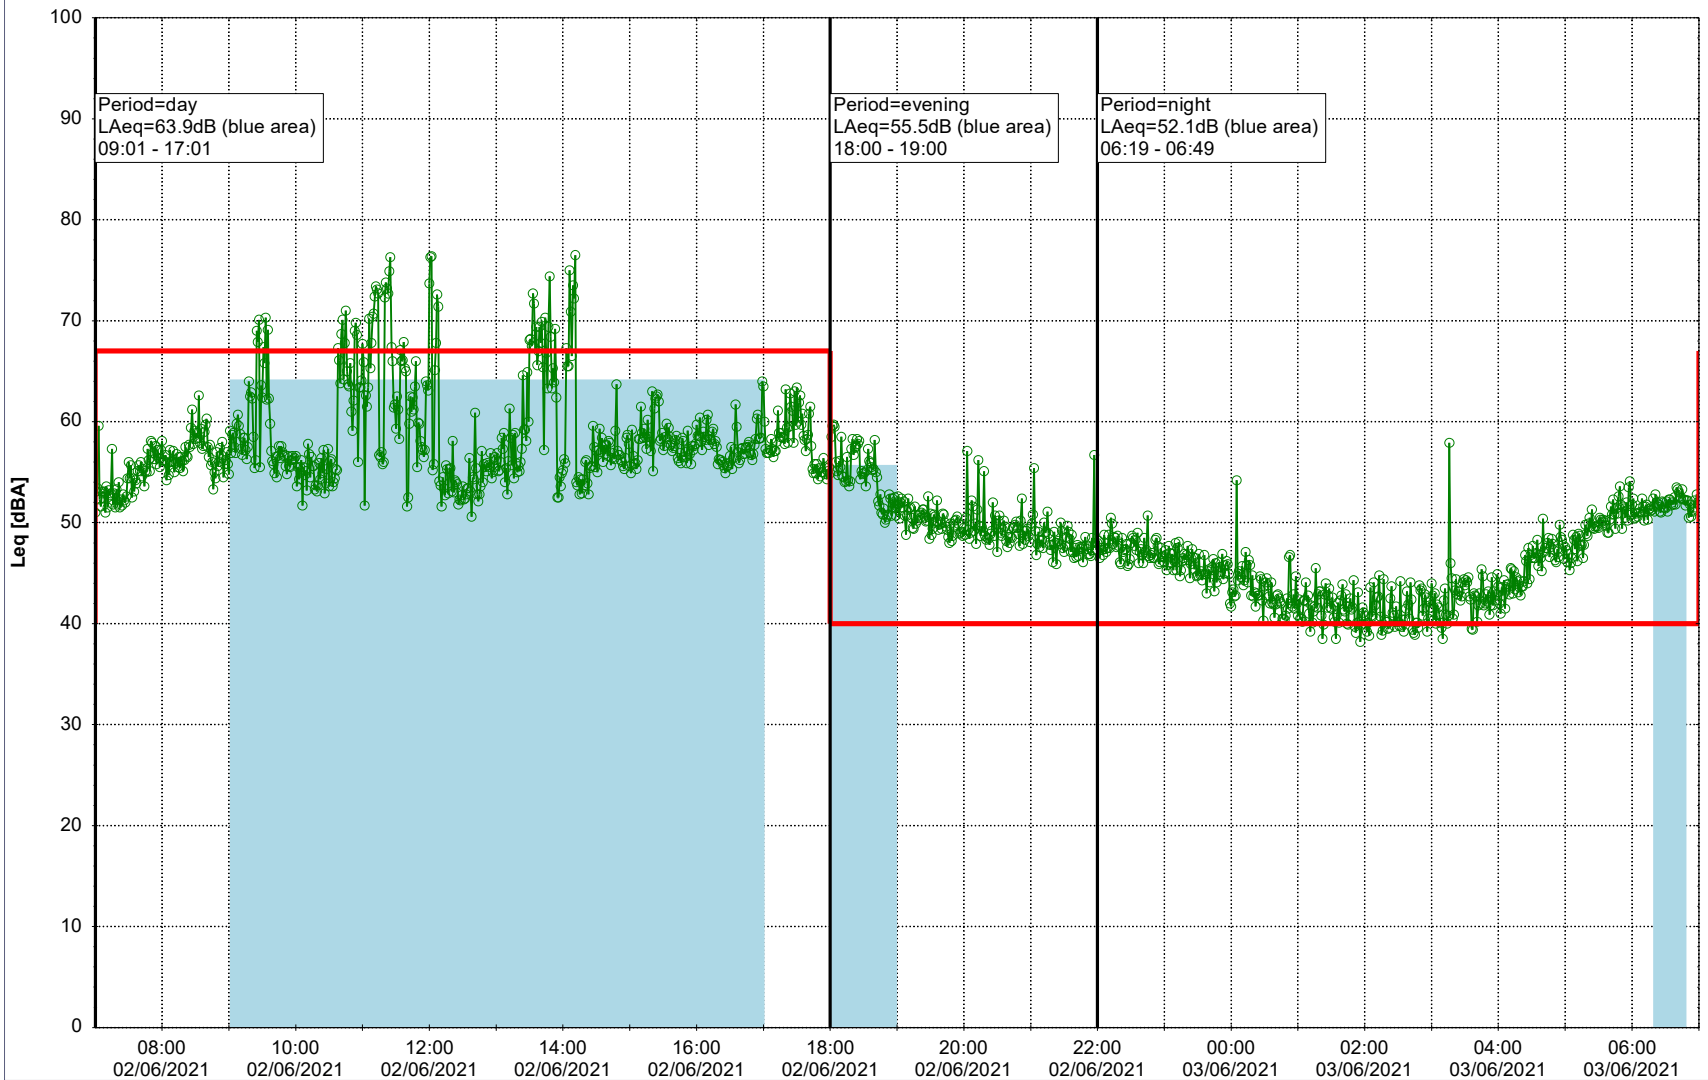

Project: Kronos Sydhavnen
Construction: Sluseholmen
Location: N-V

Plan View

Remarks

...

Noise Time Related Diagram

01/06/2021
02/06/2021

○○○○ SLU_NS01

Project: Kronos Sydhavnen
Construction: Sluseholmen
Location: N-V

Plan View

0 5 10 15 20 [m]

Remarks

...

Noise Time Related Diagram

02/06/2021
03/06/2021

○○○○ SLU_NS01

Project: Kronos Sydhavnen
Construction: Sluseholmen
Location: N-V

Plan View

Remarks

...

Noise Time Related Diagram

03/06/2021
04/06/2021

SLU_NS01

Project: Kronos Sydhavnen
Construction: Sluseholmen
Location: N-V

Plan View

Remarks

...

Noise Time Related Diagram

04/06/2021
05/06/2021

SLU_NS01

Project: Kronos Sydhavnen
Construction: Sluseholmen
Location: N-V

Plan View

0 5 10 15 20 [m]