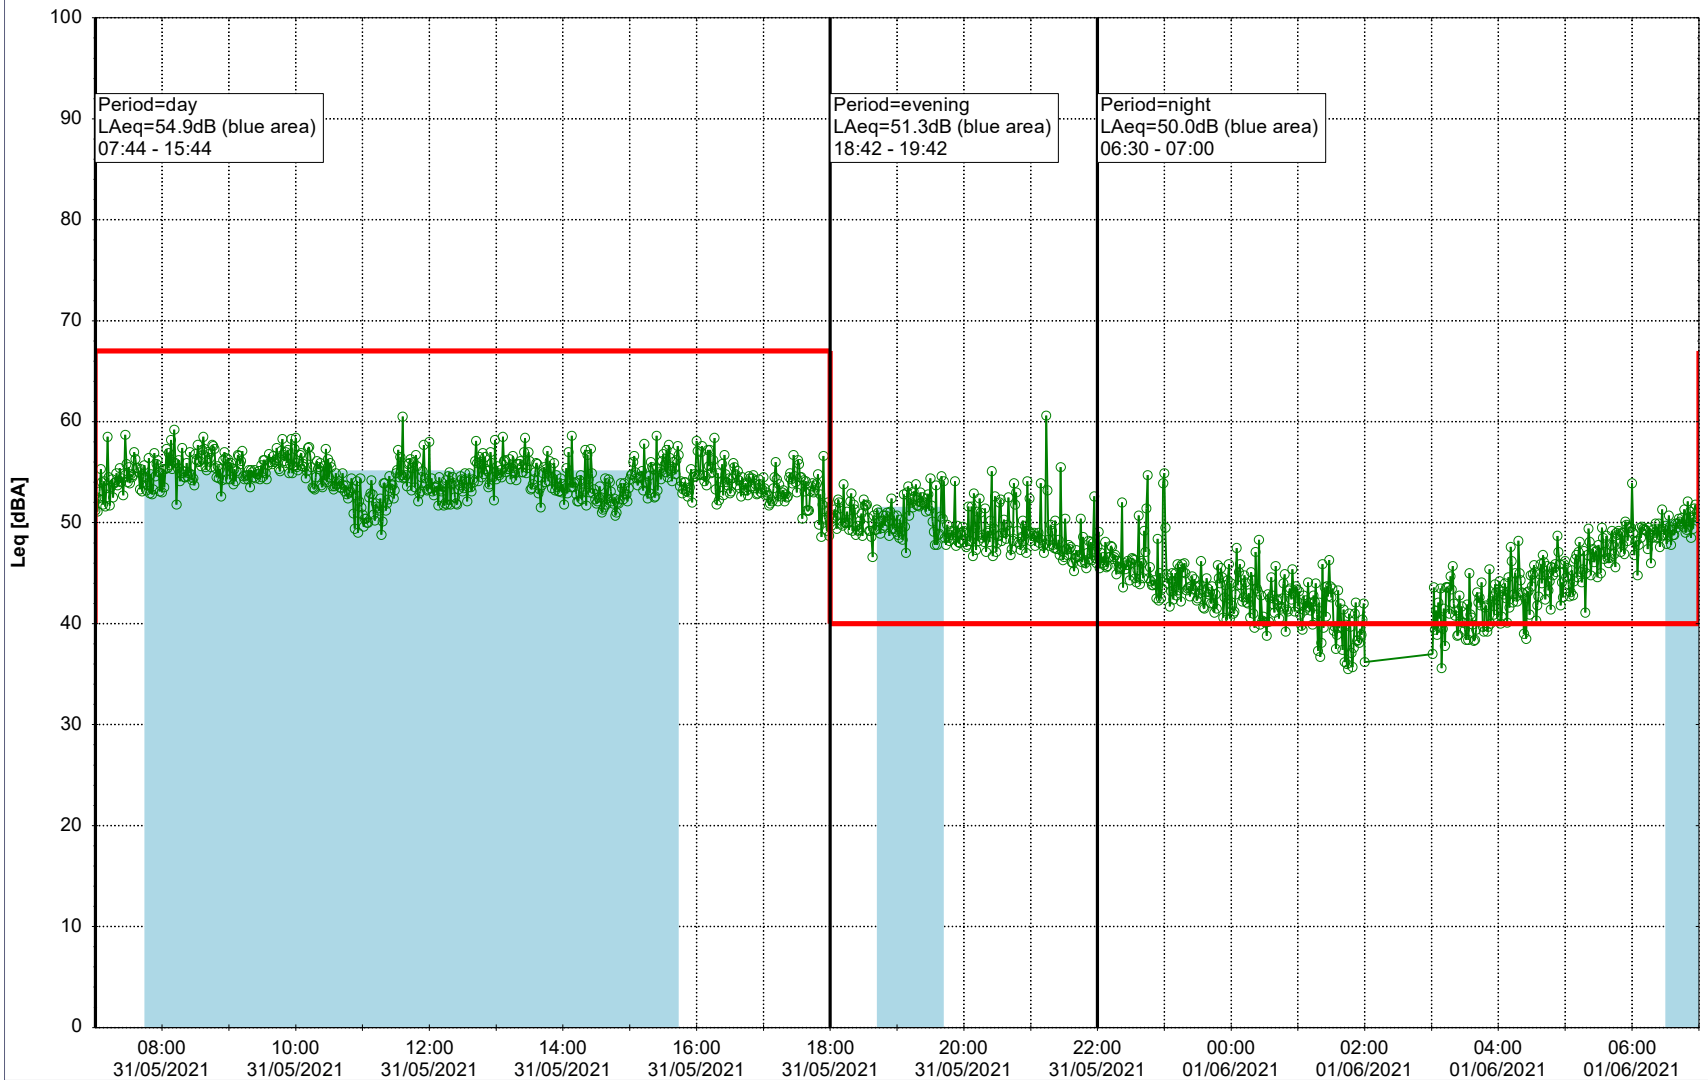

Project: Kronos Sydhavnen
Construction: Sluseholmen
Location: N-V

Plan View

0 5 10 15 20 [m]

Remarks

...

Noise Time Related Diagram

31/05/2021
01/06/2021

○○○○ SLU_NS01

Project: Kronos Sydhavnen
Construction: Sluseholmen
Location: N-V

Plan View

Remarks

...

Noise Time Related Diagram

01/06/2021
02/06/2021

○○○○ SLU_NS01

Project: Kronos Sydhavnen
Construction: Sluseholmen
Location: N-V

Plan View

0 5 10 15 20 [m]

Remarks

...

Noise Time Related Diagram

02/06/2021
03/06/2021

○○○○ SLU_NS01

Project: Kronos Sydhavnen
Construction: Sluseholmen
Location: N-V

Remarks

...

Noise Time Related Diagram

04/06/2021
05/06/2021

SLU_NS01

Project: Kronos Sydhavnen
Construction: Sluseholmen
Location: N-V

Plan View

0 5 10 15 20 [m]