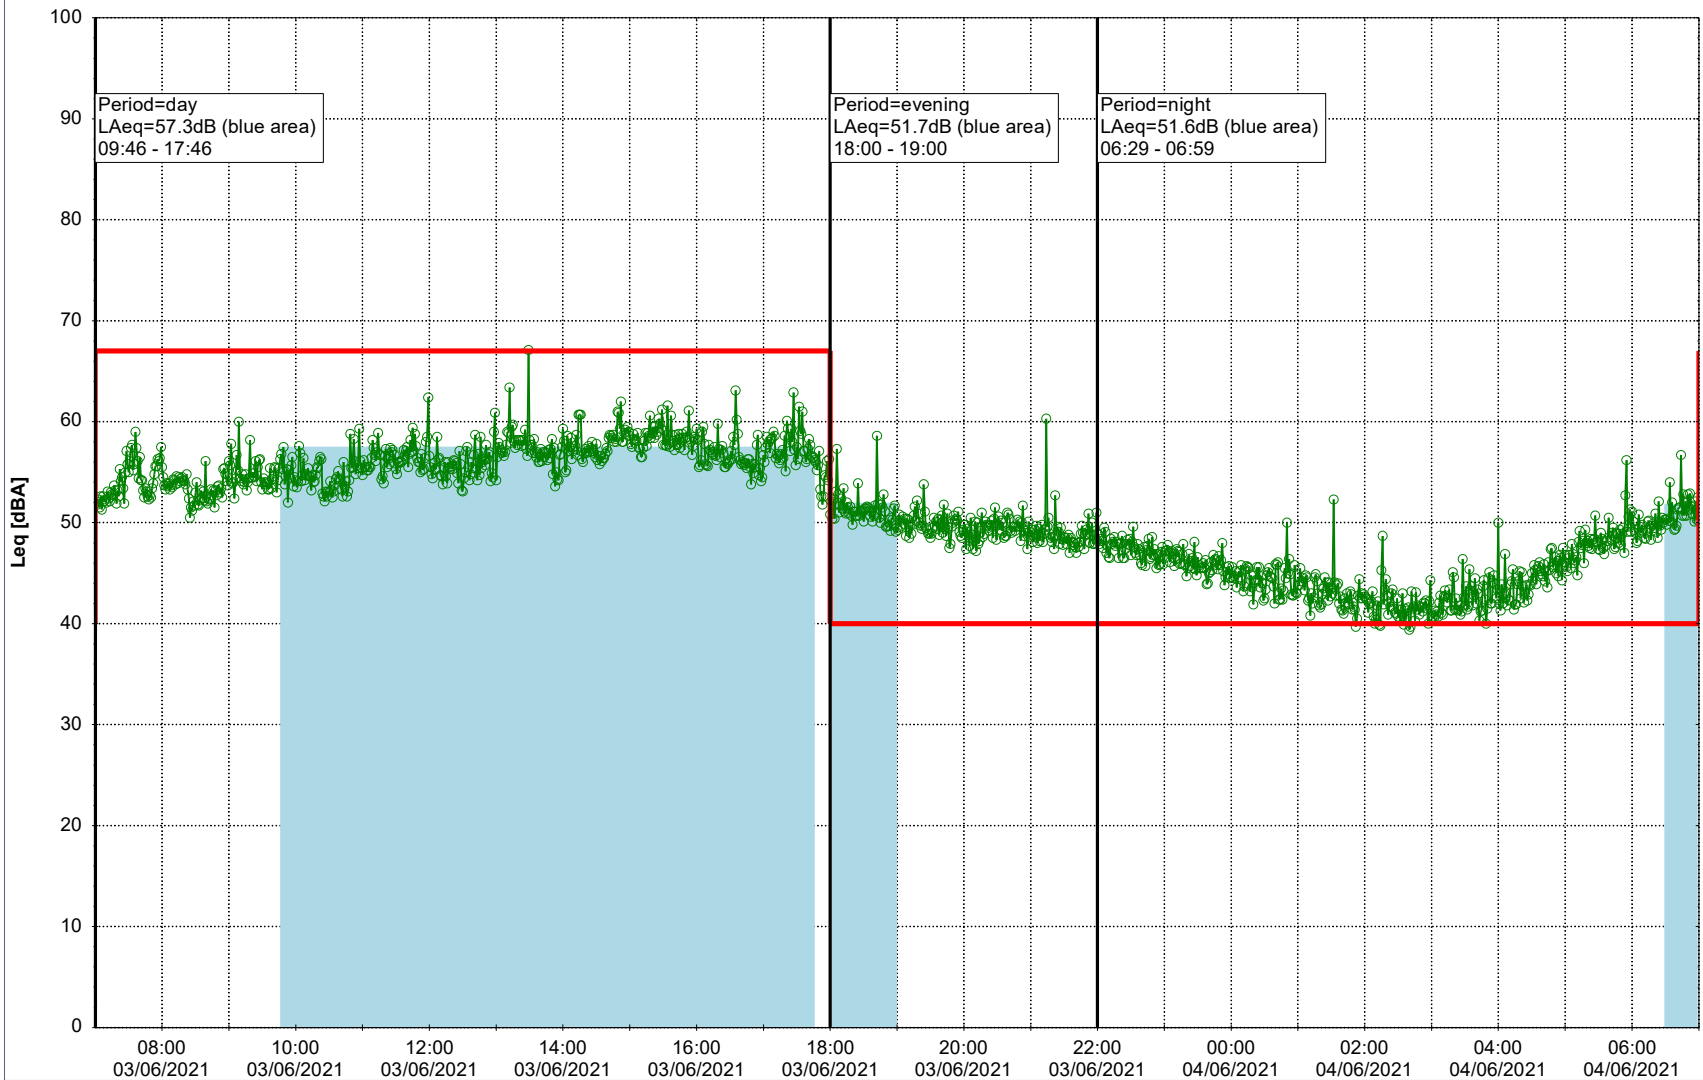

Plan View

Remarks

...

Noise Time Related Diagram

03/06/2021
04/06/2021

SLU_NS01

Project: Kronos Sydhavnen
Construction: Sluseholmen
Location: N-V

Plan View

Remarks

...

Noise Time Related Diagram

04/06/2021
05/06/2021

SLU_NS01

Project: Kronos Sydhavnen
Construction: Sluseholmen
Location: N-V

Plan View

0 5 10 15 20 [m]

Remarks

...

Noise Time Related Diagram

05/06/2021

06/06/2021

SLU_NS01

Project: Kronos Sydhavnen
Construction: Sluseholmen
Location: N-V

Plan View