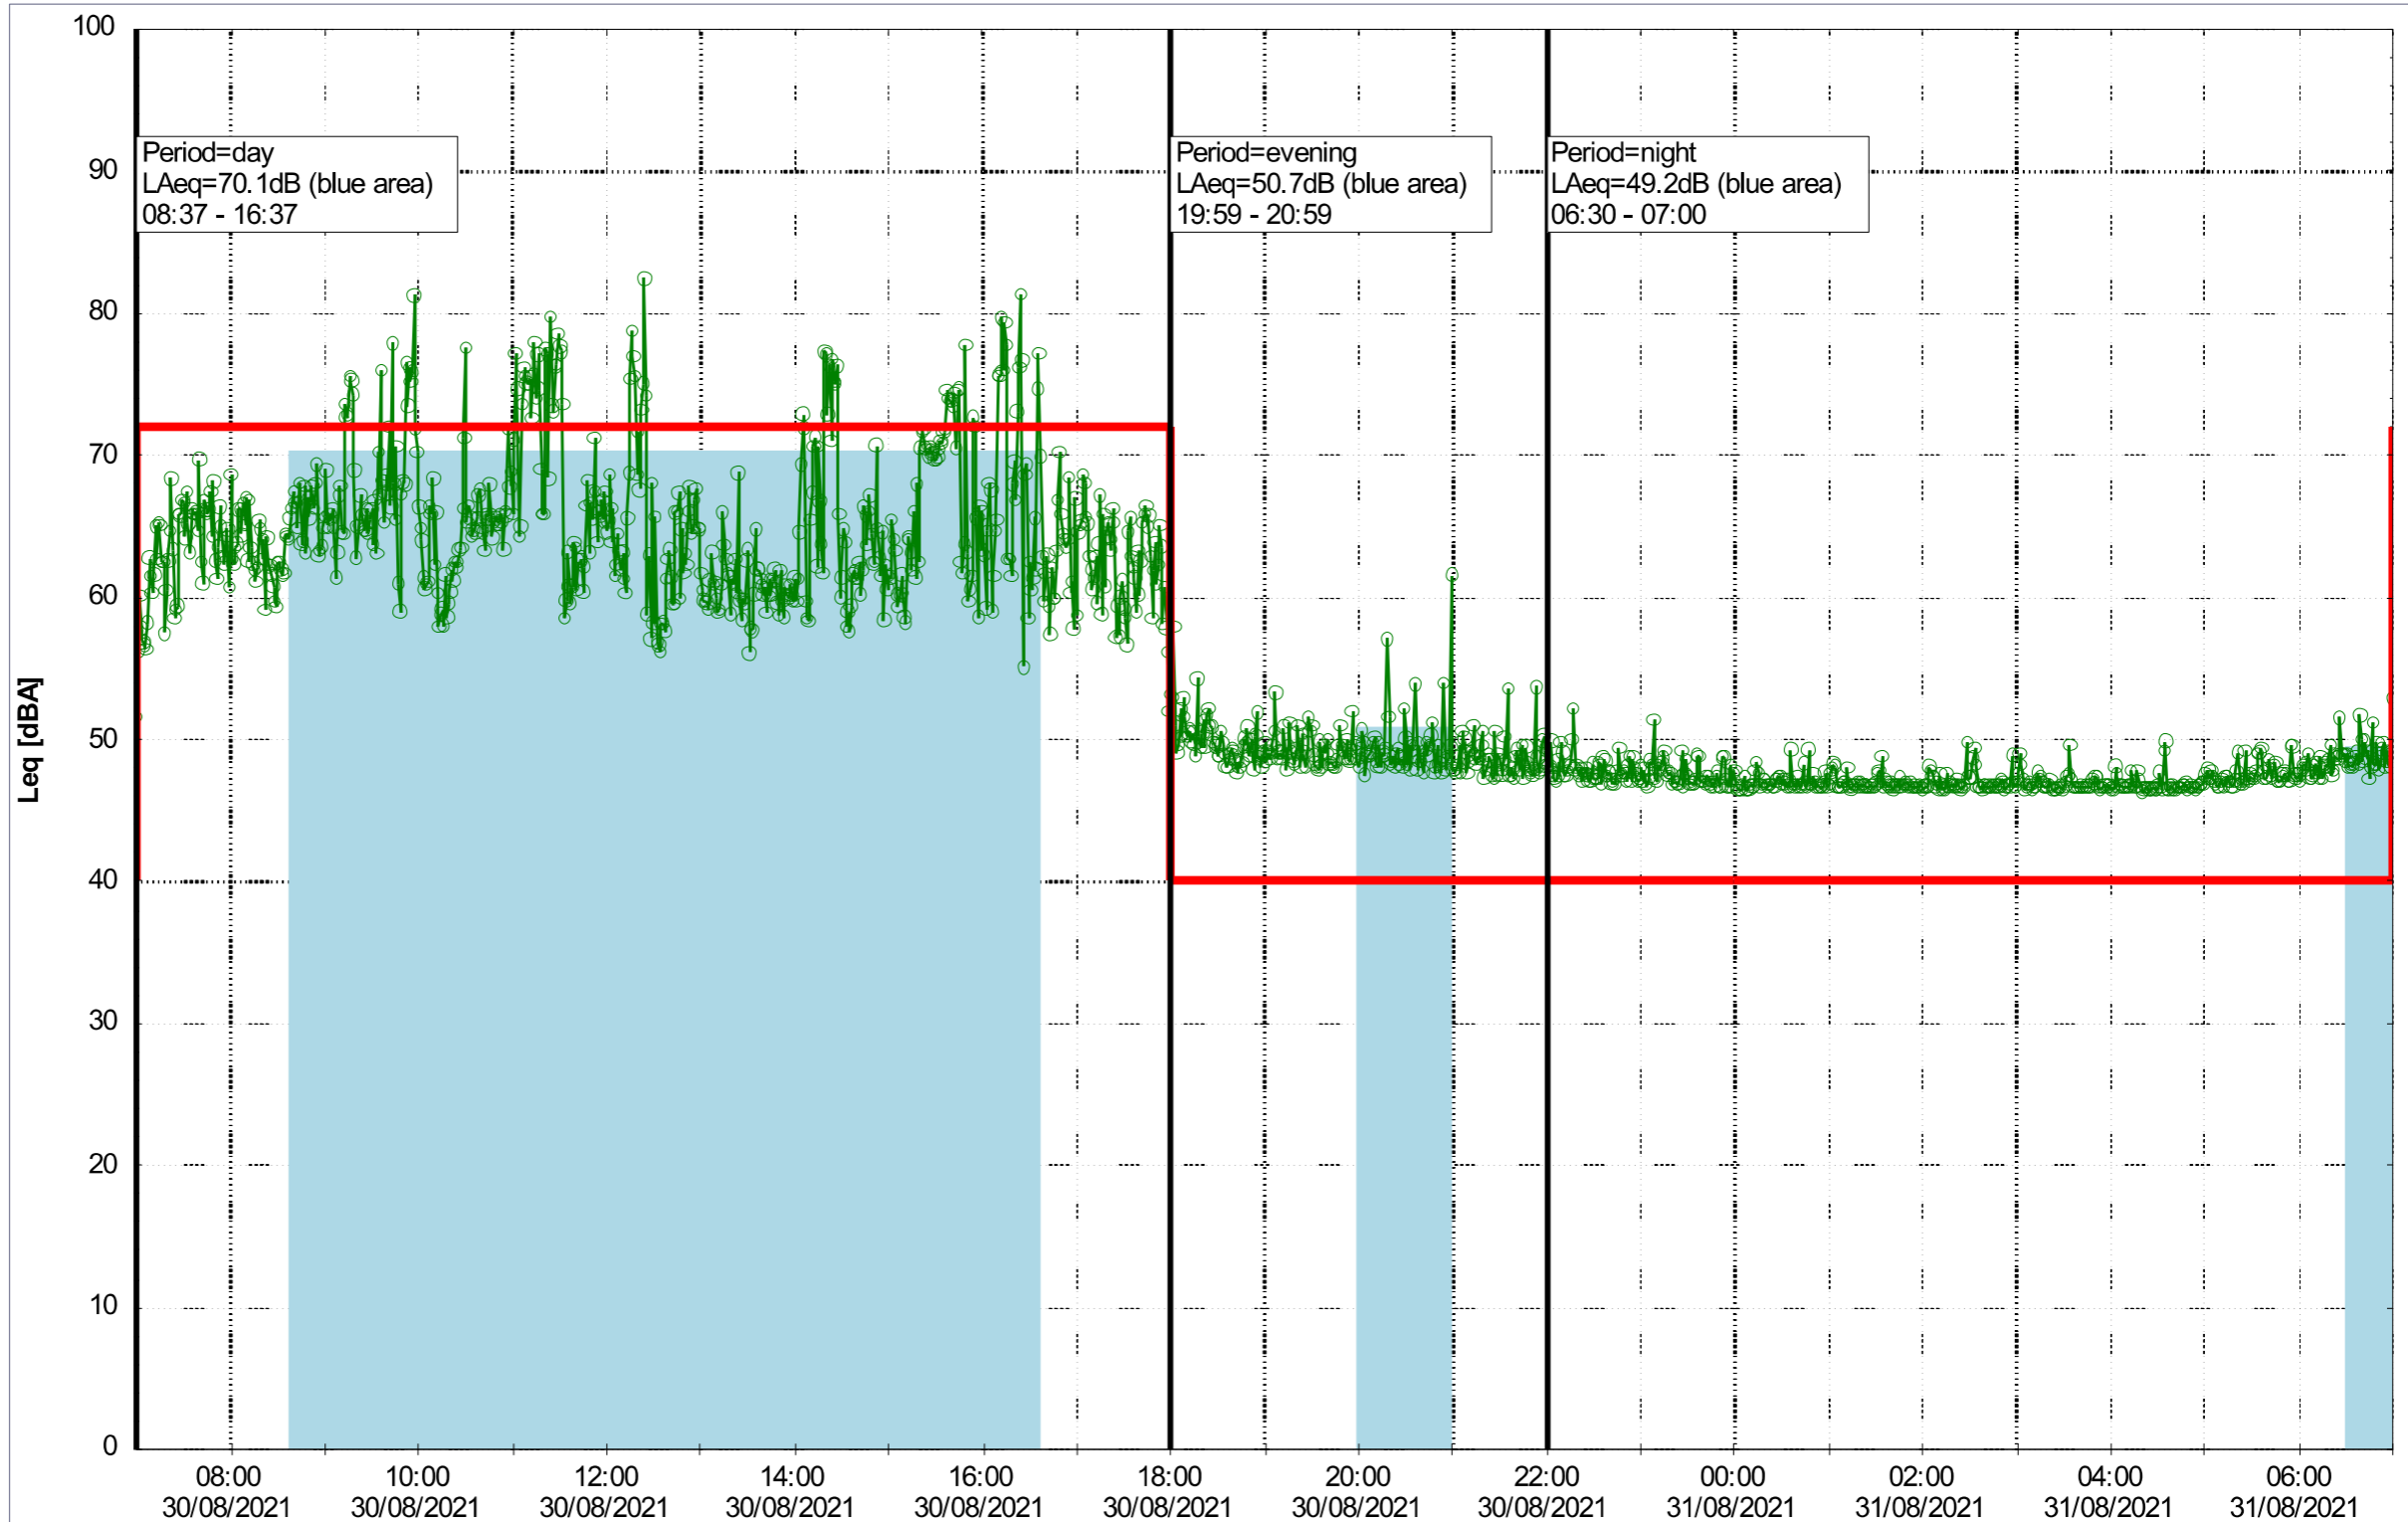

Project: Kronos Sydhavnen
Construction: Mozarts Plads
Location: N-V

Plan View

Remarks

...

Noise Time Related Diagram

30/08/2021
31/08/2021

○○○○ MOP_NS01

Project: Kronos Sydhavnen
Construction: Mozarts Plads
Location: N-V

Plan View

Remarks

Noise Time Related Diagram

31/08/2021
01/09/2021

○○○ MOP_NS01

Project: Kronos Sydhavnen
Construction: Mozarts Plads
Location: N-V

Plan View

Remarks

...

Noise Time Related Diagram

01/09/2021
02/09/2021

○○○○ MOP_NS01

Project: Kronos Sydhavnen
Construction: Mozarts Plads
Location: N-V

Plan View

Remarks

...

Noise Time Related Diagram

02/09/2021
03/09/2021

MOP_NS01

Project: Kronos Sydhavnen
Construction: Mozarts Plads
Location: N-V

Plan View

Remarks

Noise Time Related Diagram

03/09/2021
04/09/2021