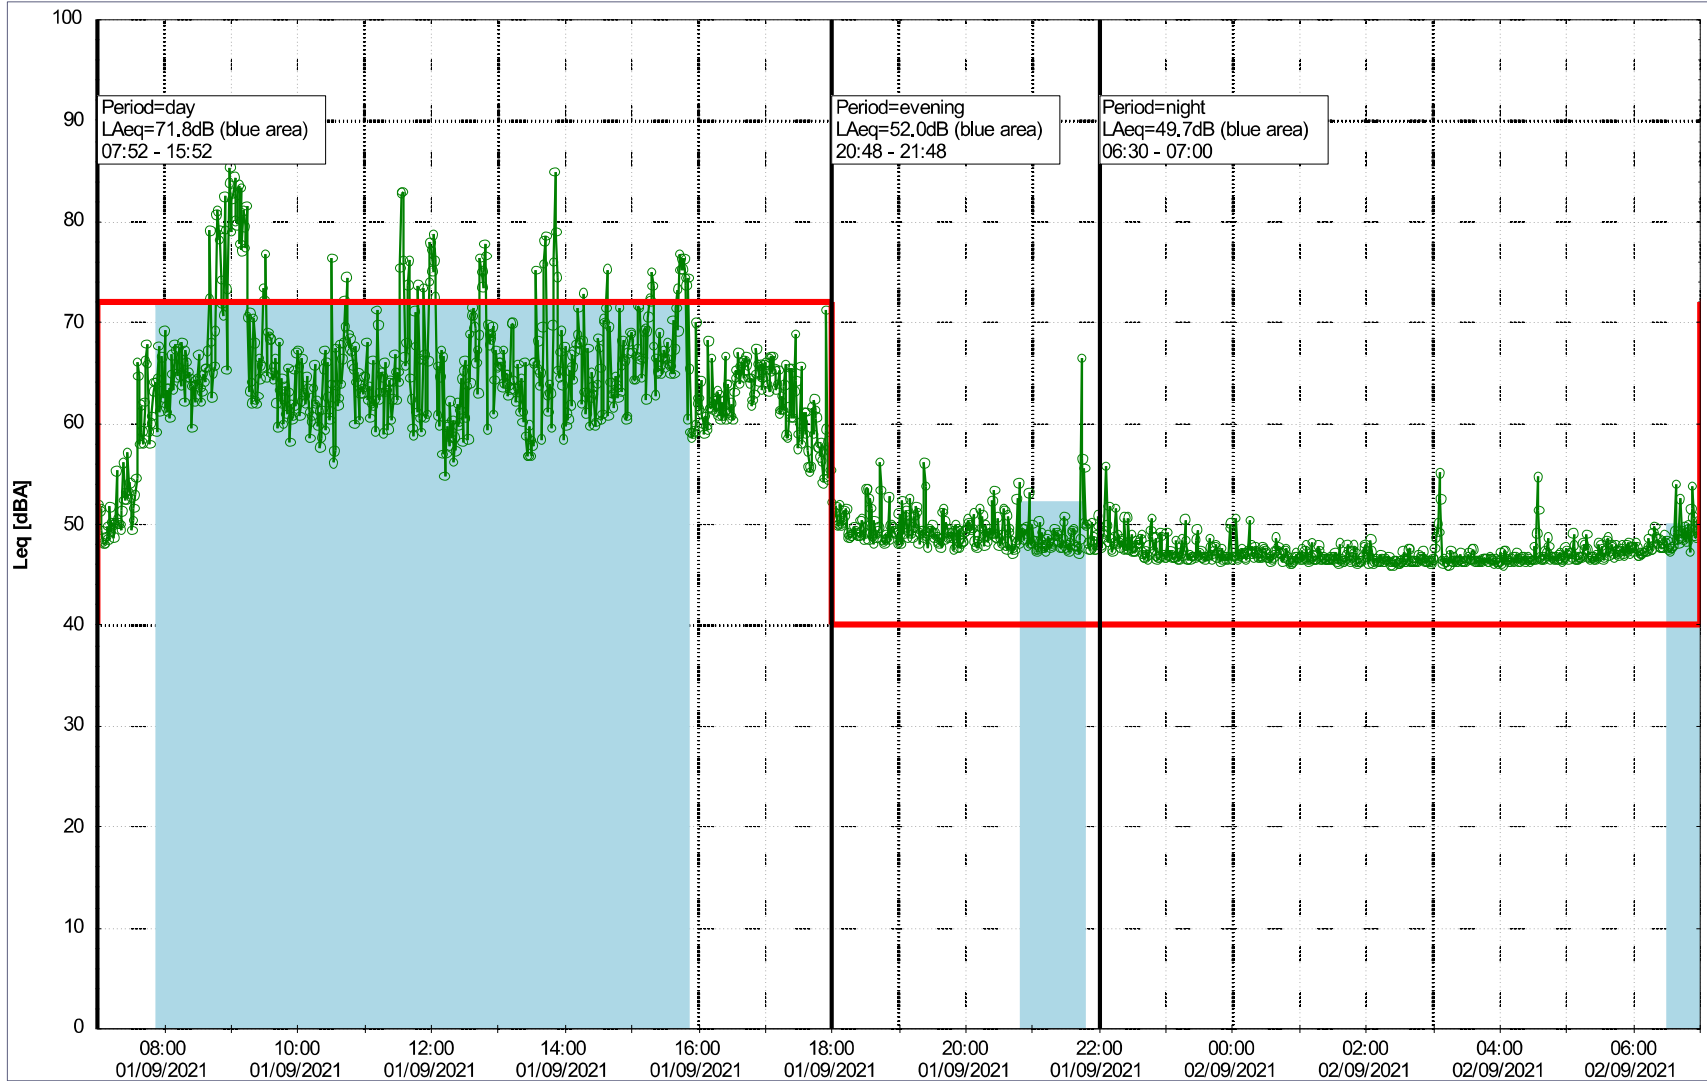

Plan View

Remarks

Noise Time Related Diagram

31/08/2021
01/09/2021

○○○ MOP_NS01

Project: Kronos Sydhavnen
Construction: Mozarts Plads
Location: N-V

Plan View

Remarks

...

Noise Time Related Diagram

01/09/2021
02/09/2021

○○○○ MOP_NS01

Project: Kronos Sydhavnen
Construction: Mozarts Plads
Location: N-V

Plan View

Remarks

...

Noise Time Related Diagram

02/09/2021
03/09/2021

MOP_NS01

Project: Kronos Sydhavnen
Construction: Mozarts Plads
Location: N-V

Plan View

Remarks

Noise Time Related Diagram

03/09/2021
04/09/2021

Project: Kronos Sydhavnen
Construction: Mozarts Plads
Location: N-V

Plan View

Remarks

...

Noise Time Related Diagram

05/09/2021
06/09/2021

MOP_NS01