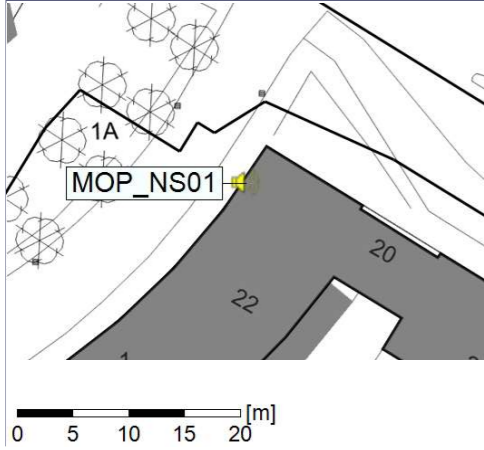

...

Noise Time Related Diagram

01/09/2021
02/09/2021

○○○○ MOP_NS01

Project: Kronos Sydhavnen
Construction: Mozarts Plads
Location: N-V

Plan View

Remarks

...