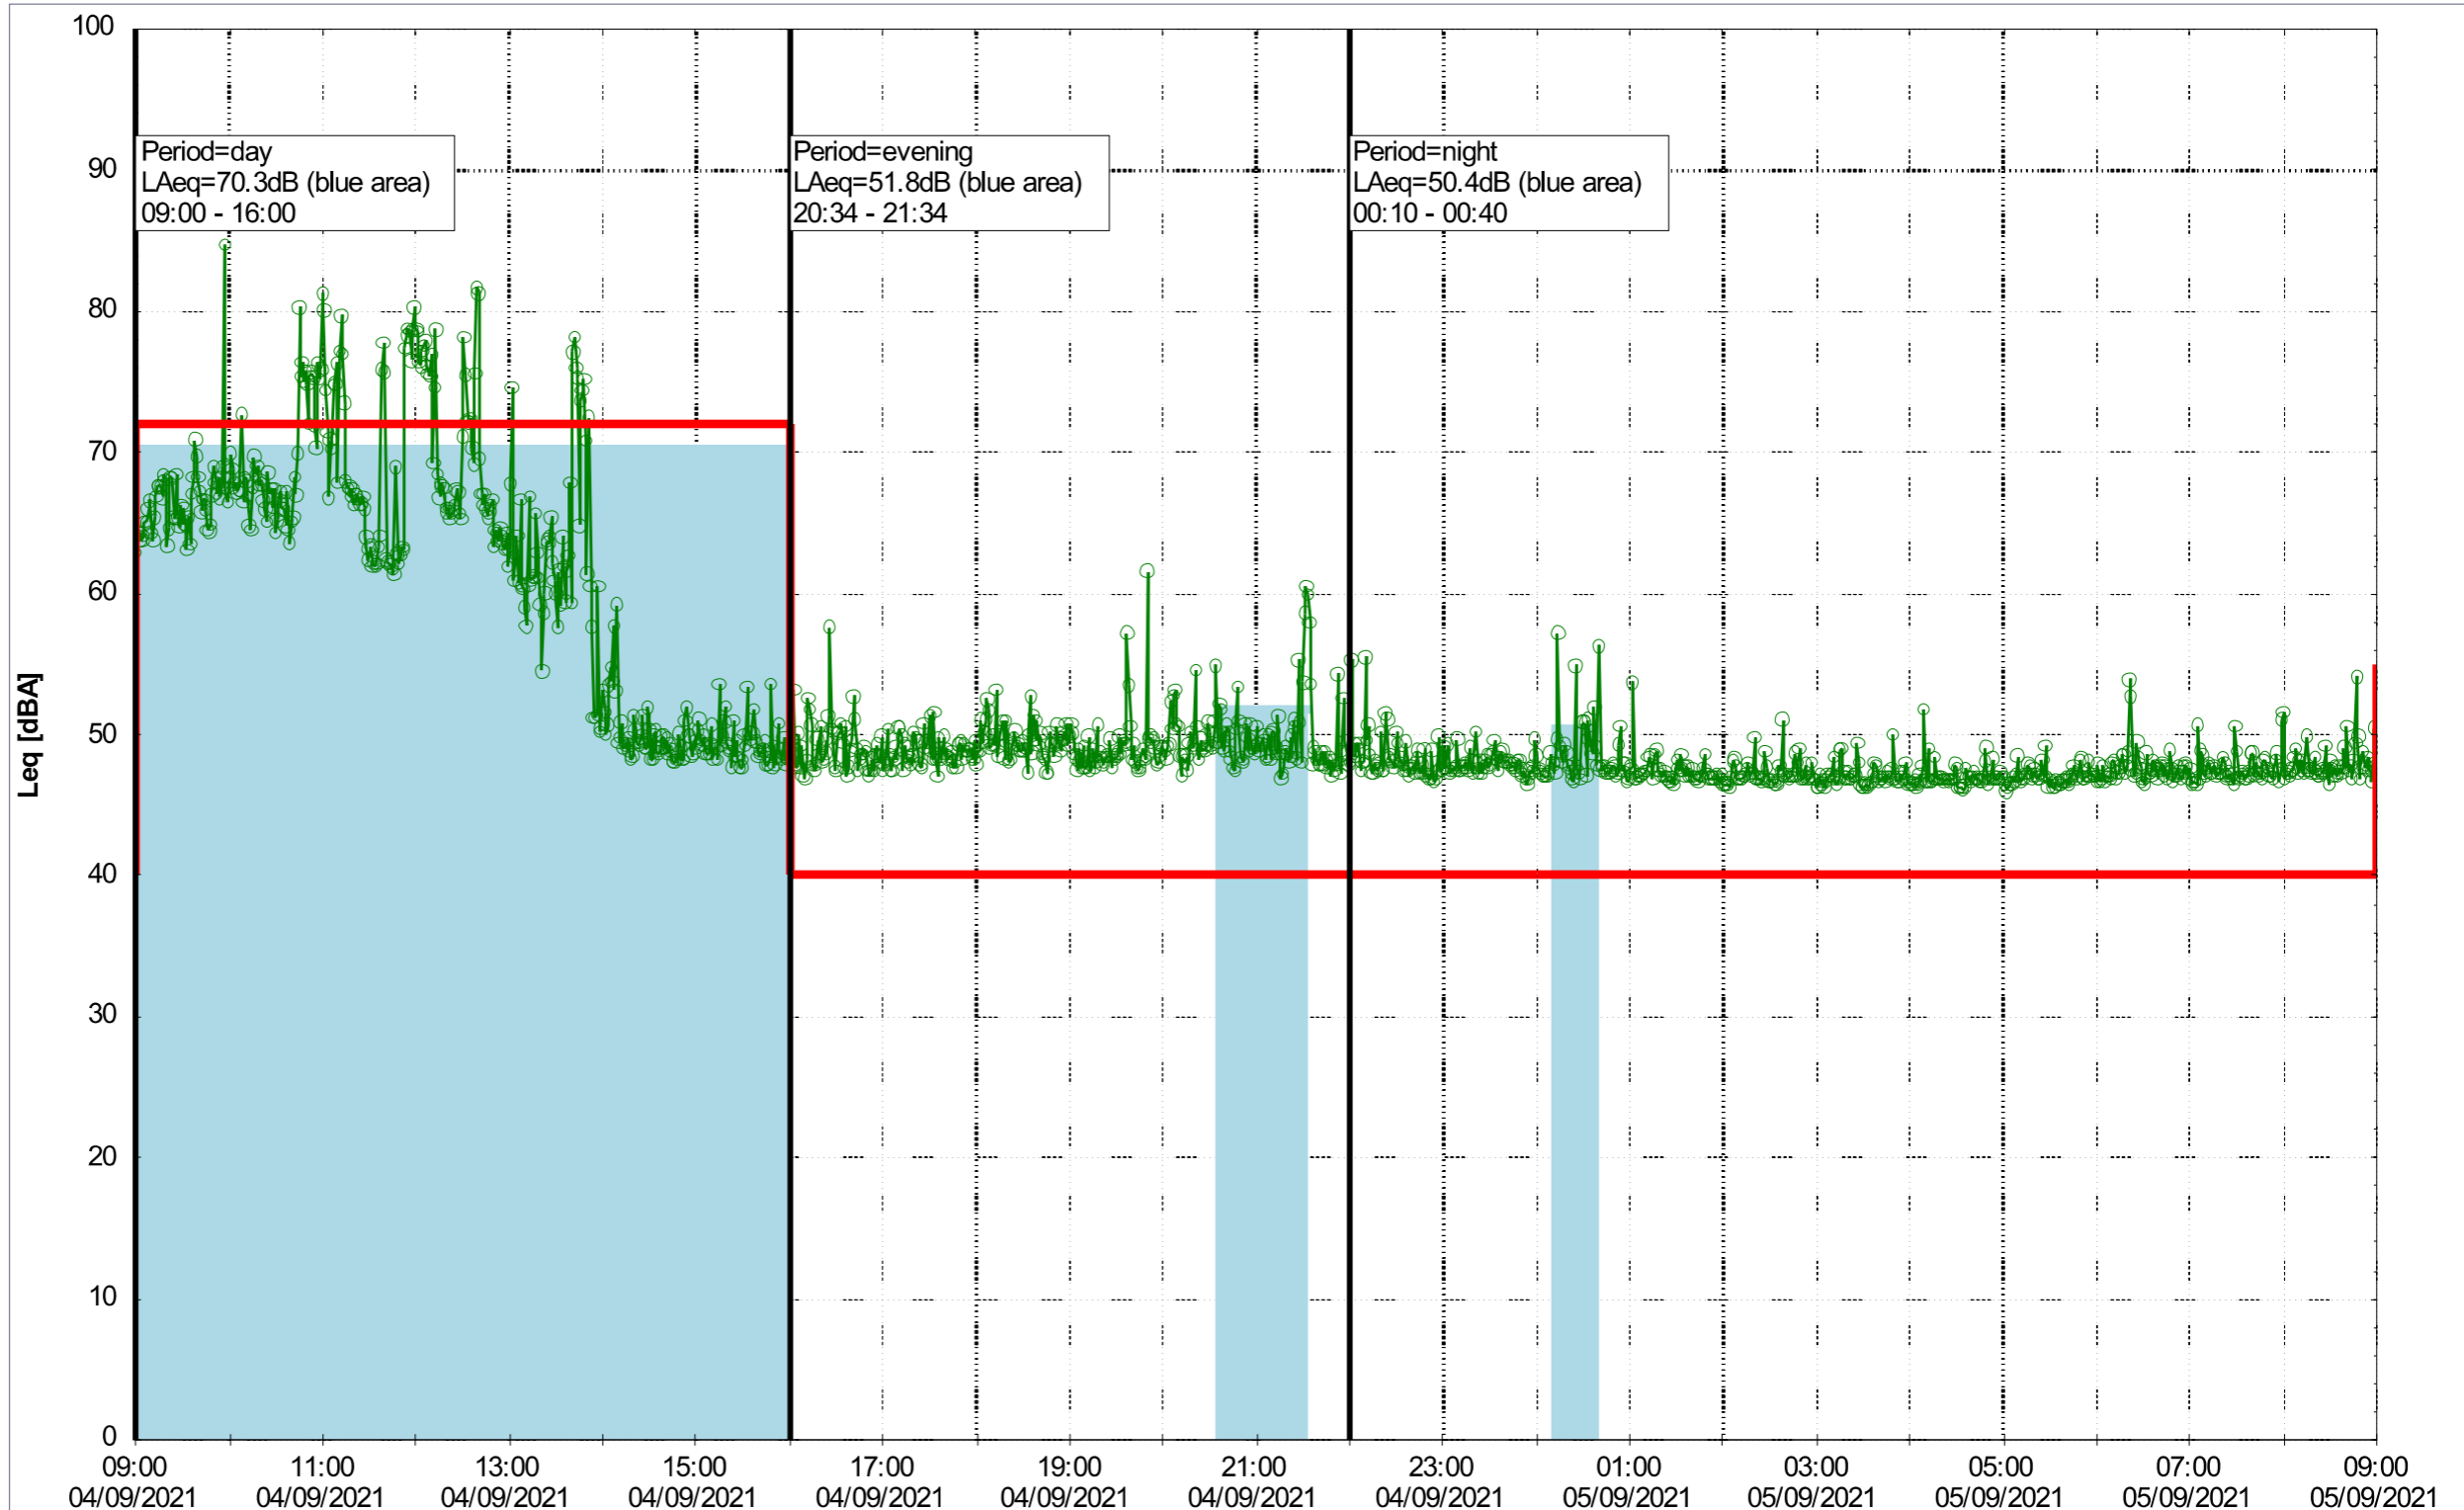

Noise Time Related Diagram

02/09/2021
03/09/2021

MOP_NS01

Project: Kronos Sydhavnen
Construction: Mozarts Plads
Location: N-V

Plan View

Remarks

Noise Time Related Diagram

03/09/2021
04/09/2021

○○○ MOP_NS01

Project: Kronos Sydhavnen
Construction: Mozarts Plads
Location: N-V

Plan View

Remarks

...

Noise Time Related Diagram

04/09/2021
05/09/2021

MOP_NS01

Project: Kronos Sydhavnen
Construction: Mozarts Plads
Location: N-V

Plan View

Remarks

...

Noise Time Related Diagram

05/09/2021
06/09/2021

MOP_NS01