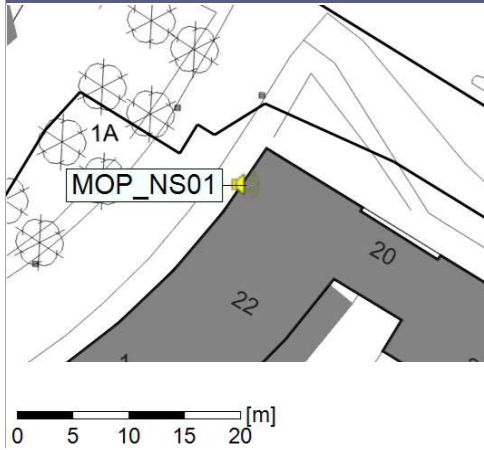

Project: Kronos Sydhavnen
Construction: Mozarts Plads
Location: N-V

Plan View

Remarks

...

Noise Time Related Diagram

30/08/2021
31/08/2021

○○○○ MOP_NS01

Project: Kronos Sydhavnen
Construction: Mozarts Plads
Location: N-V