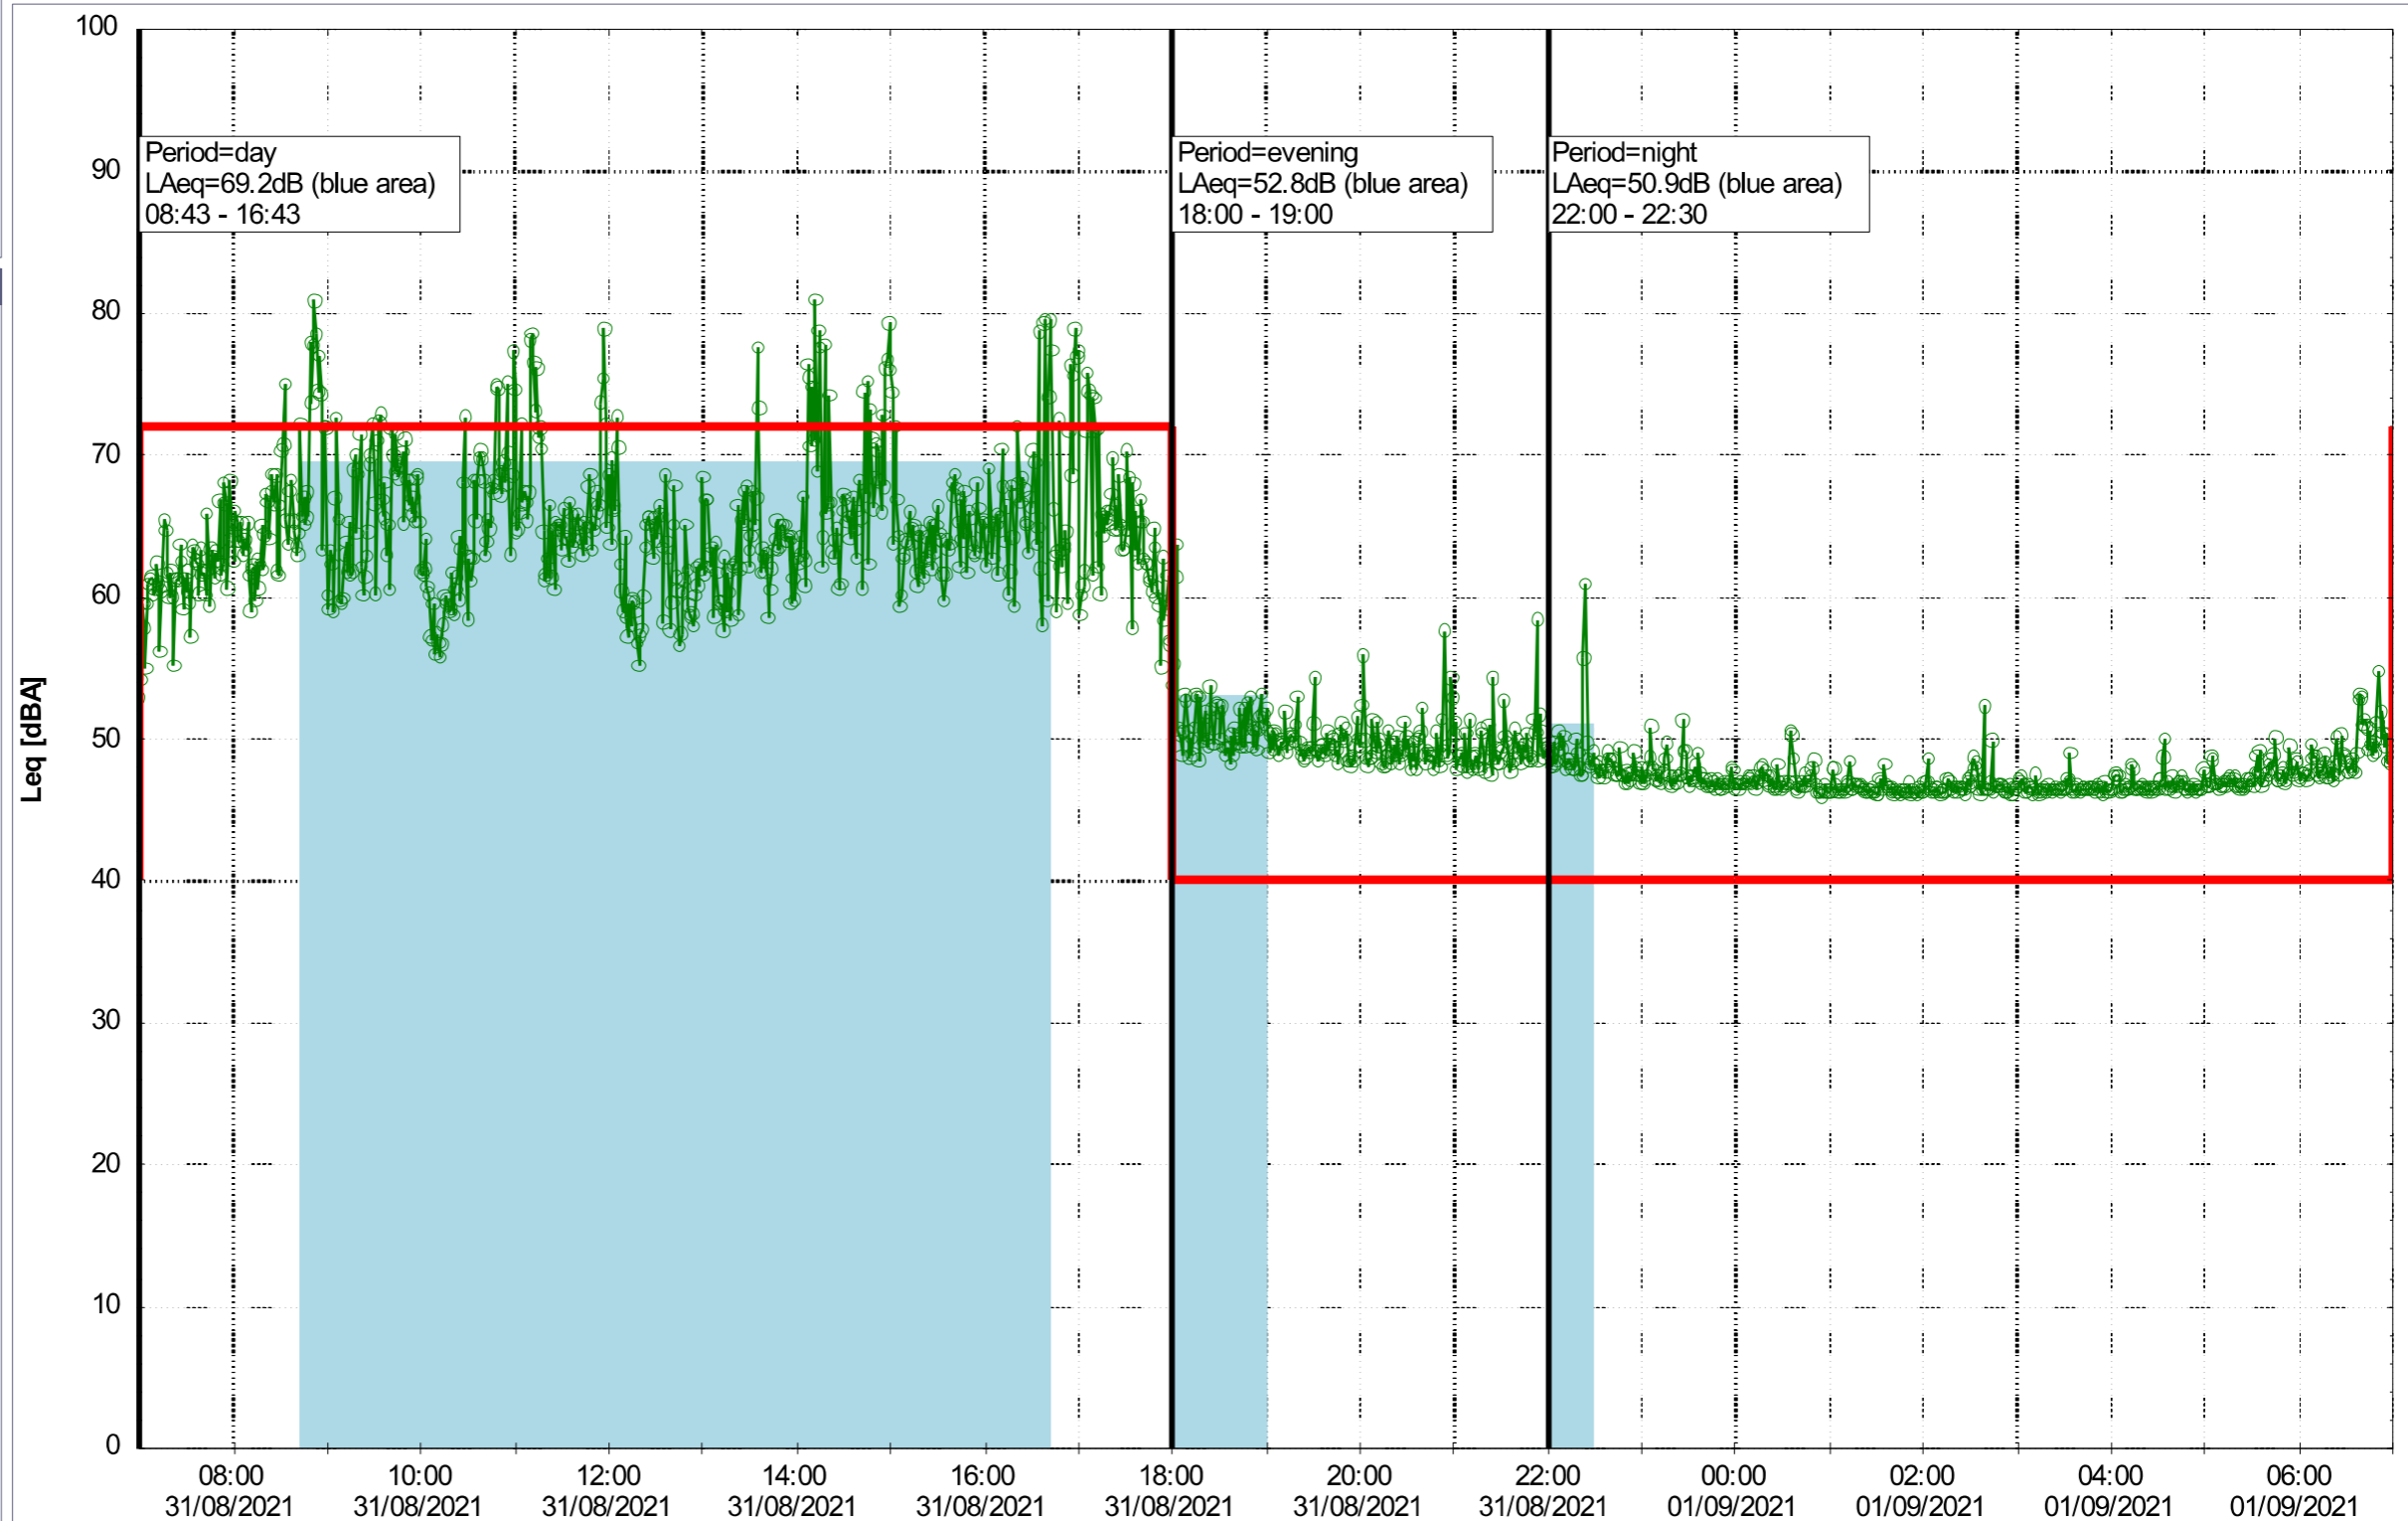

Plan View

Remarks

Noise Time Related Diagram

31/08/2021
01/09/2021

○○○ MOP_NS01

Project: Kronos Sydhavnen
Construction: Mozarts Plads
Location: N-V

Plan View

Remarks

...

Noise Time Related Diagram

01/09/2021
02/09/2021

○○○○ MOP_NS01

Project: Kronos Sydhavnen
Construction: Mozarts Plads
Location: N-V

Plan View

Remarks

...

Noise Time Related Diagram

02/09/2021
03/09/2021

MOP_NS01

Project: Kronos Sydhavnen
Construction: Mozarts Plads
Location: N-V

Plan View

Remarks

Noise Time Related Diagram

03/09/2021
04/09/2021

Project: Kronos Sydhavnen
Construction: Mozarts Plads
Location: N-V

Plan View

Remarks

...

Noise Time Related Diagram

05/09/2021
06/09/2021

MOP_NS01