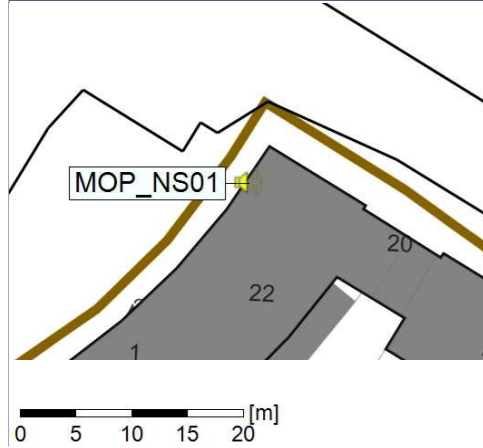

Project: Kronos Sydhavnen
Construction: Mozarts Plads
Location: N-V

Plan View