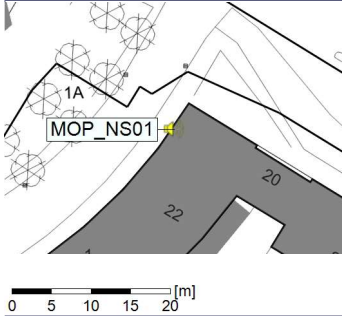

Plan View

Remarks

Noise Time Related Diagram

31/08/2021
01/09/2021

○○○ MOP_NS01

Project: Kronos Sydhavnen
Construction: Mozarts Plads
Location: N-V

Plan View

Remarks