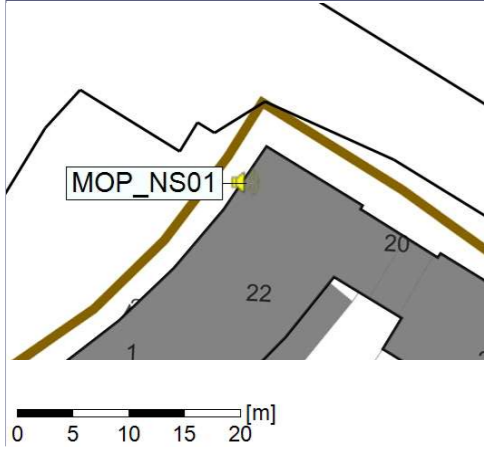

○○○ MOP_NS01

Project: Kronos Sydhavnen
Construction: Mozarts Plads
Location: N-V

Plan View

Remarks

...

Noise Time Related Diagram

04/09/2021
05/09/2021

MOP_NS01