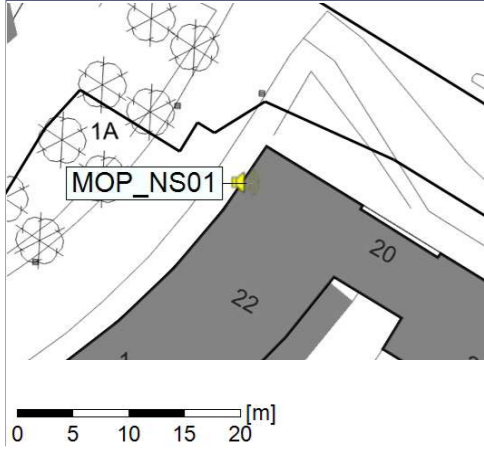

Noise Time Related Diagram

02/09/2021
03/09/2021

MOP_NS01

Project: Kronos Sydhavnen
Construction: Mozarts Plads
Location: N-V

Plan View

Remarks

Noise Time Related Diagram

03/09/2021
04/09/2021