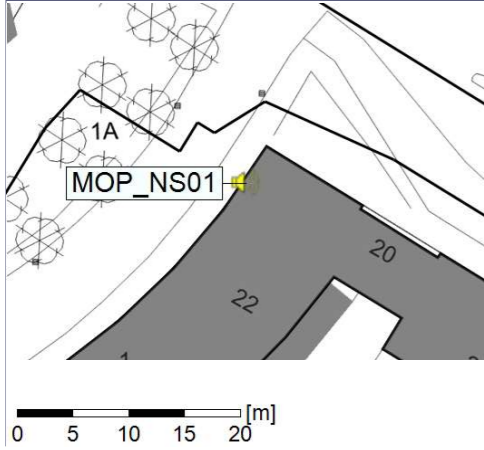

Project: Kronos Sydhavnen
Construction: Mozarts Plads
Location: N-V

Plan View