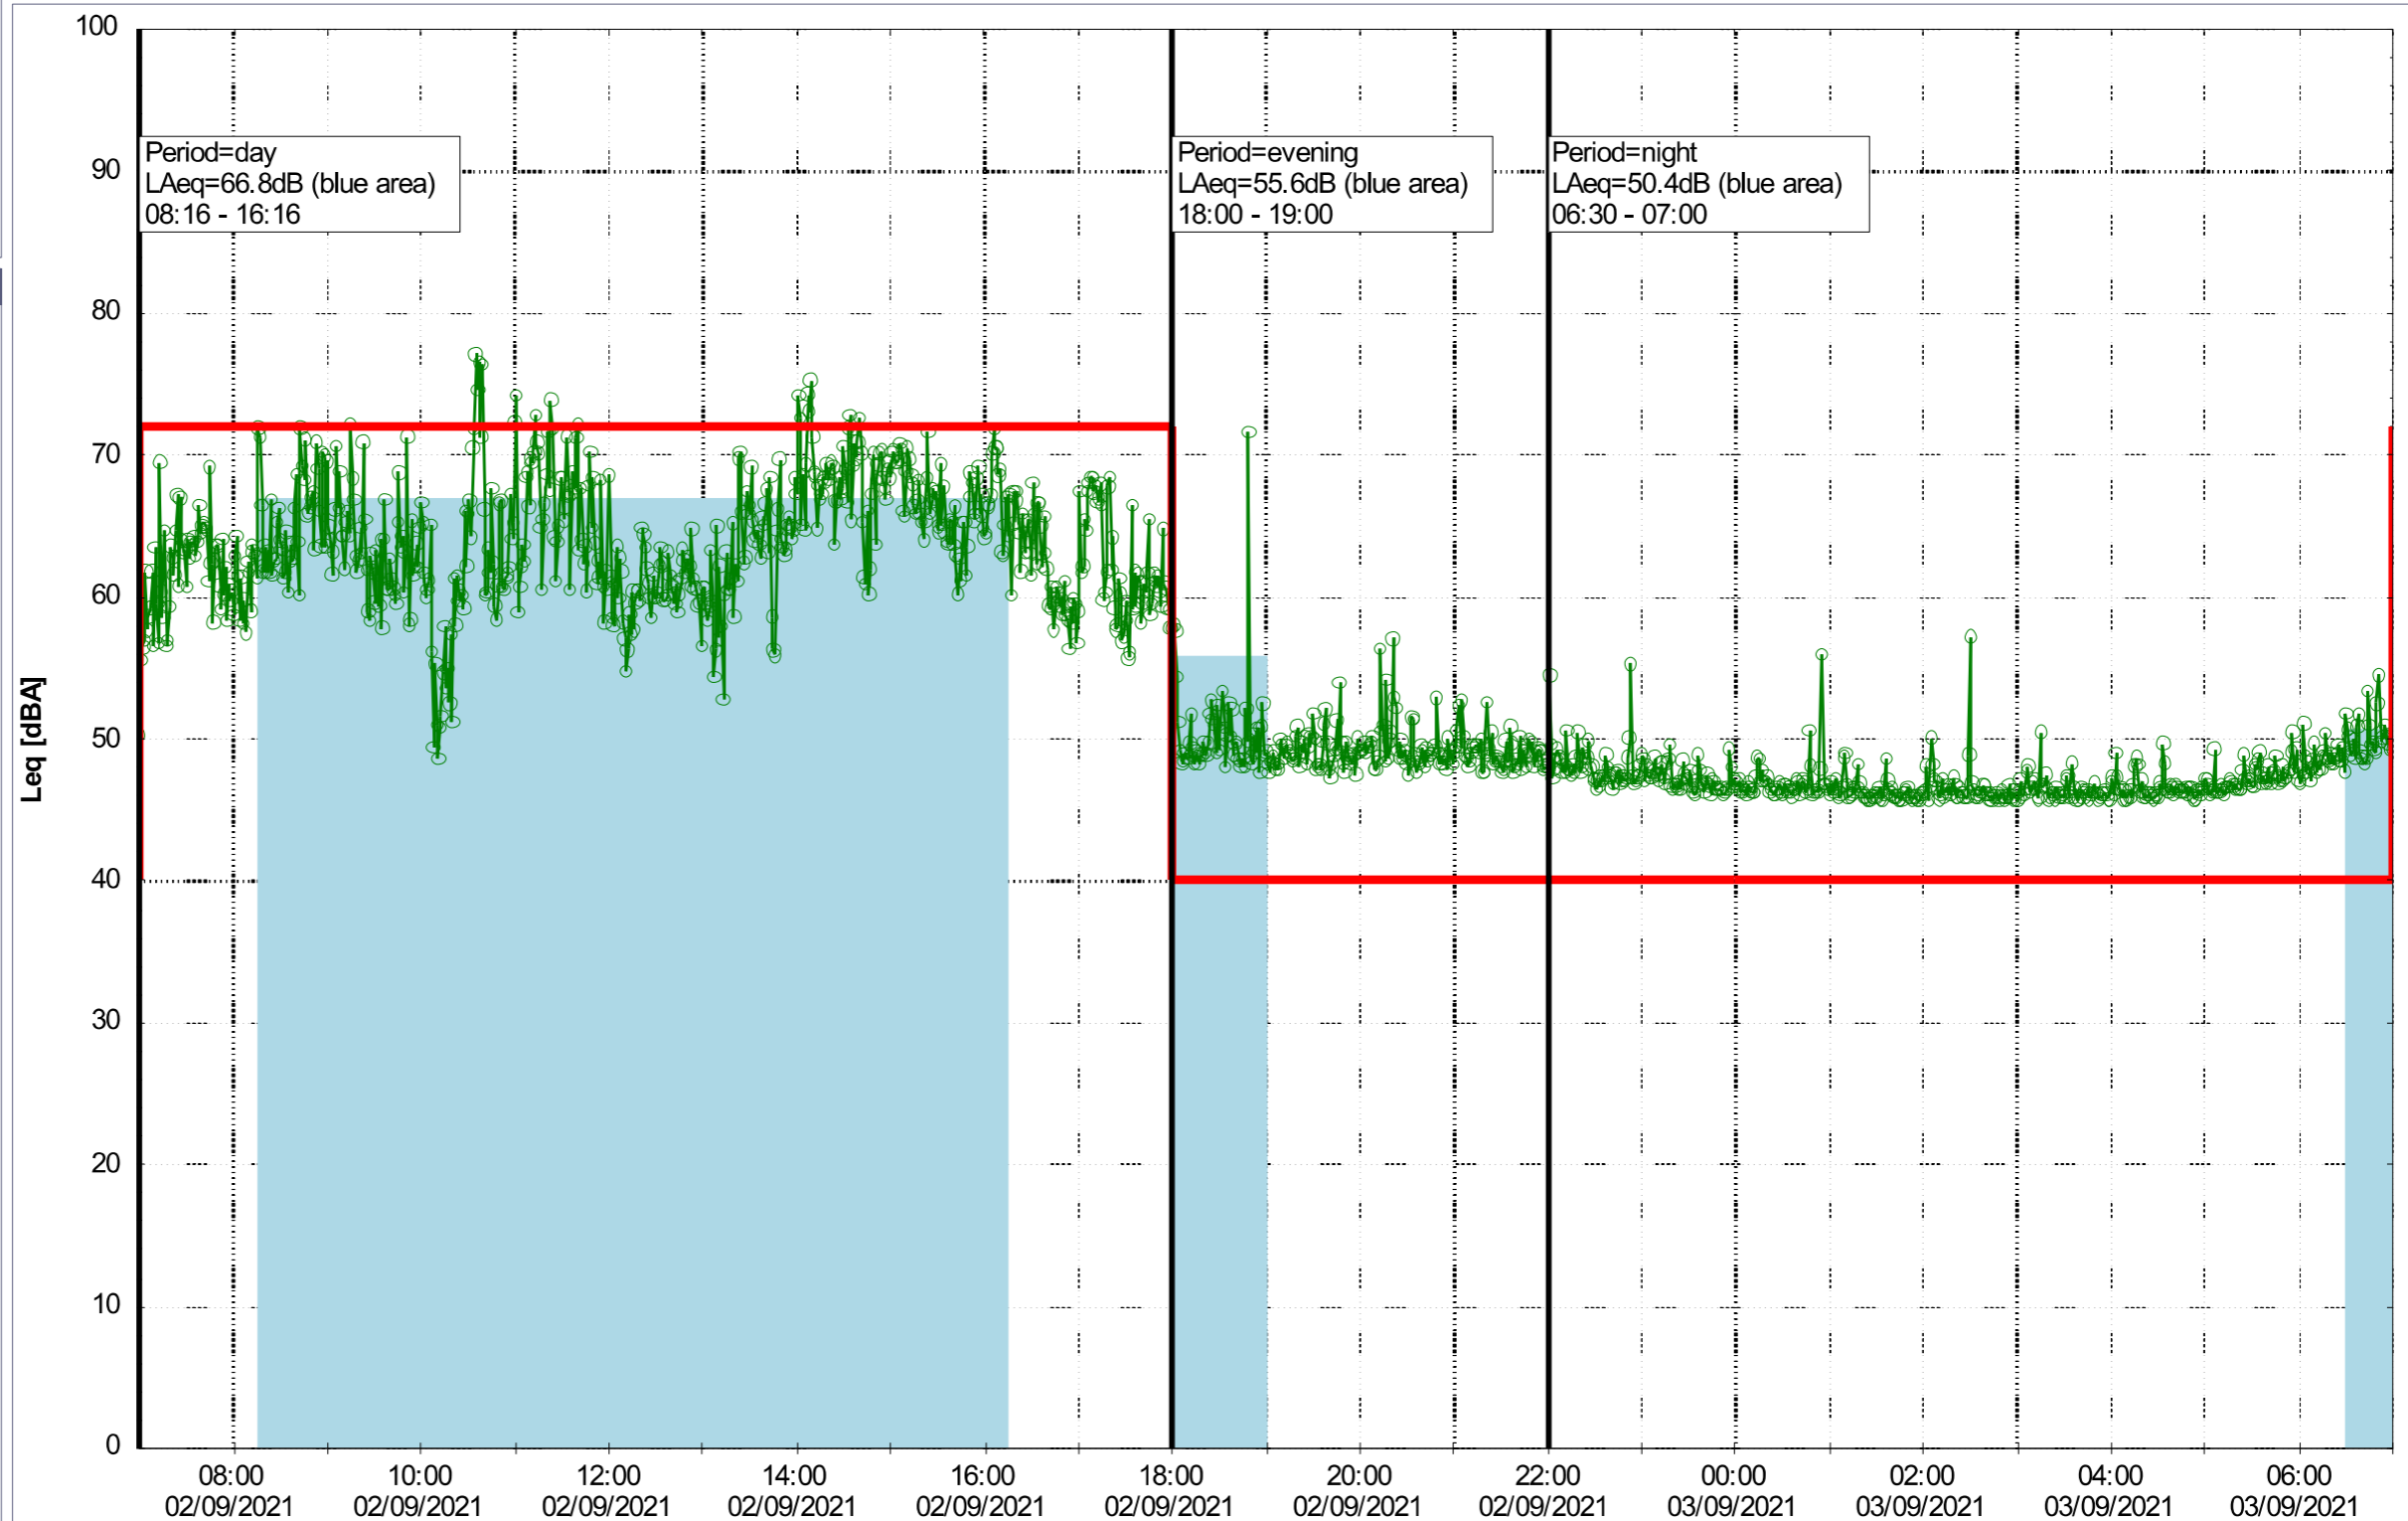

...

Noise Time Related Diagram

01/09/2021
02/09/2021

○○○○ MOP_NS01

Project: Kronos Sydhavnen
Construction: Mozarts Plads
Location: N-V

Plan View

Remarks

...

Noise Time Related Diagram

02/09/2021
03/09/2021

MOP_NS01

Project: Kronos Sydhavnen
Construction: Mozarts Plads
Location: N-V

Plan View

Remarks

Noise Time Related Diagram

03/09/2021
04/09/2021

○○○ MOP_NS01

Project: Kronos Sydhavnen
Construction: Mozarts Plads
Location: N-V

Plan View

Remarks

...

Noise Time Related Diagram

04/09/2021
05/09/2021

MOP_NS01

Project: Kronos Sydhavnen
Construction: Mozarts Plads
Location: N-V

Plan View

Remarks

...

Noise Time Related Diagram

05/09/2021
06/09/2021

MOP_NS01