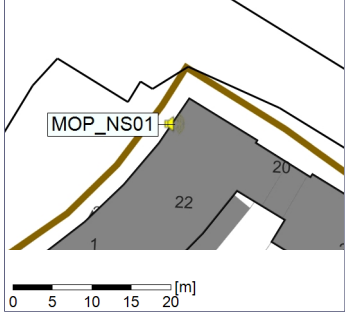

Project: Kronos Sydhavnen
Construction: Mozarts Plads
Location: N-V

Plan View

Remarks

...

Noise Time Related Diagram

10/04/2023
11/04/2023

○○○○ MOP_NS01

Project: Kronos Sydhavnen
Construction: Mozarts Plads
Location: N-V