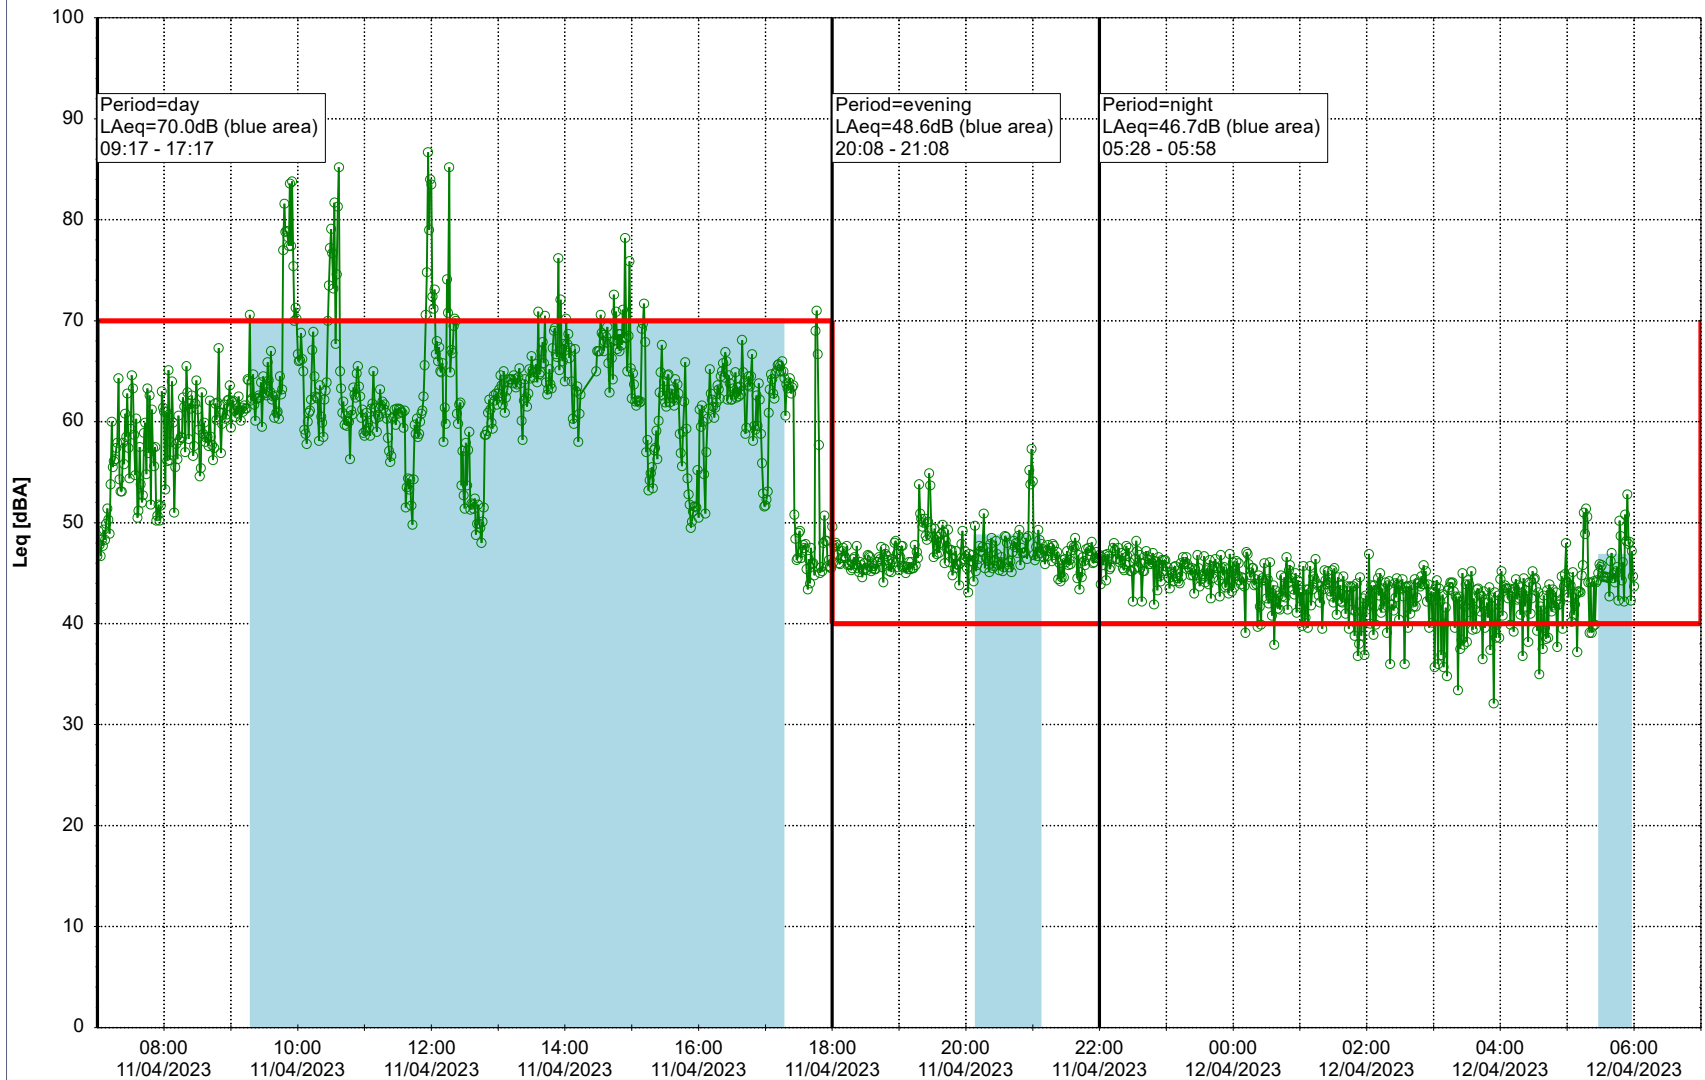

Plan View

Remarks

...

Noise Time Related Diagram

11/04/2023
12/04/2023

○○○ MOP_NS01

Project: Kronos Sydhavnen
Construction: Mozarts Plads
Location: N-V

Plan View

Remarks

...

Noise Time Related Diagram

12/04/2023
13/04/2023

○○○ MOP_NS01

Project: Kronos Sydhavnen
Construction: Mozarts Plads
Location: N-V

Plan View

Remarks

Noise Time Related Diagram

14/04/2023
15/04/2023

○○○○ MOP_NS01

Project: Kronos Sydhavnen
Construction: Mozarts Plads
Location: N-V

Plan View

Remarks

...

Noise Time Related Diagram