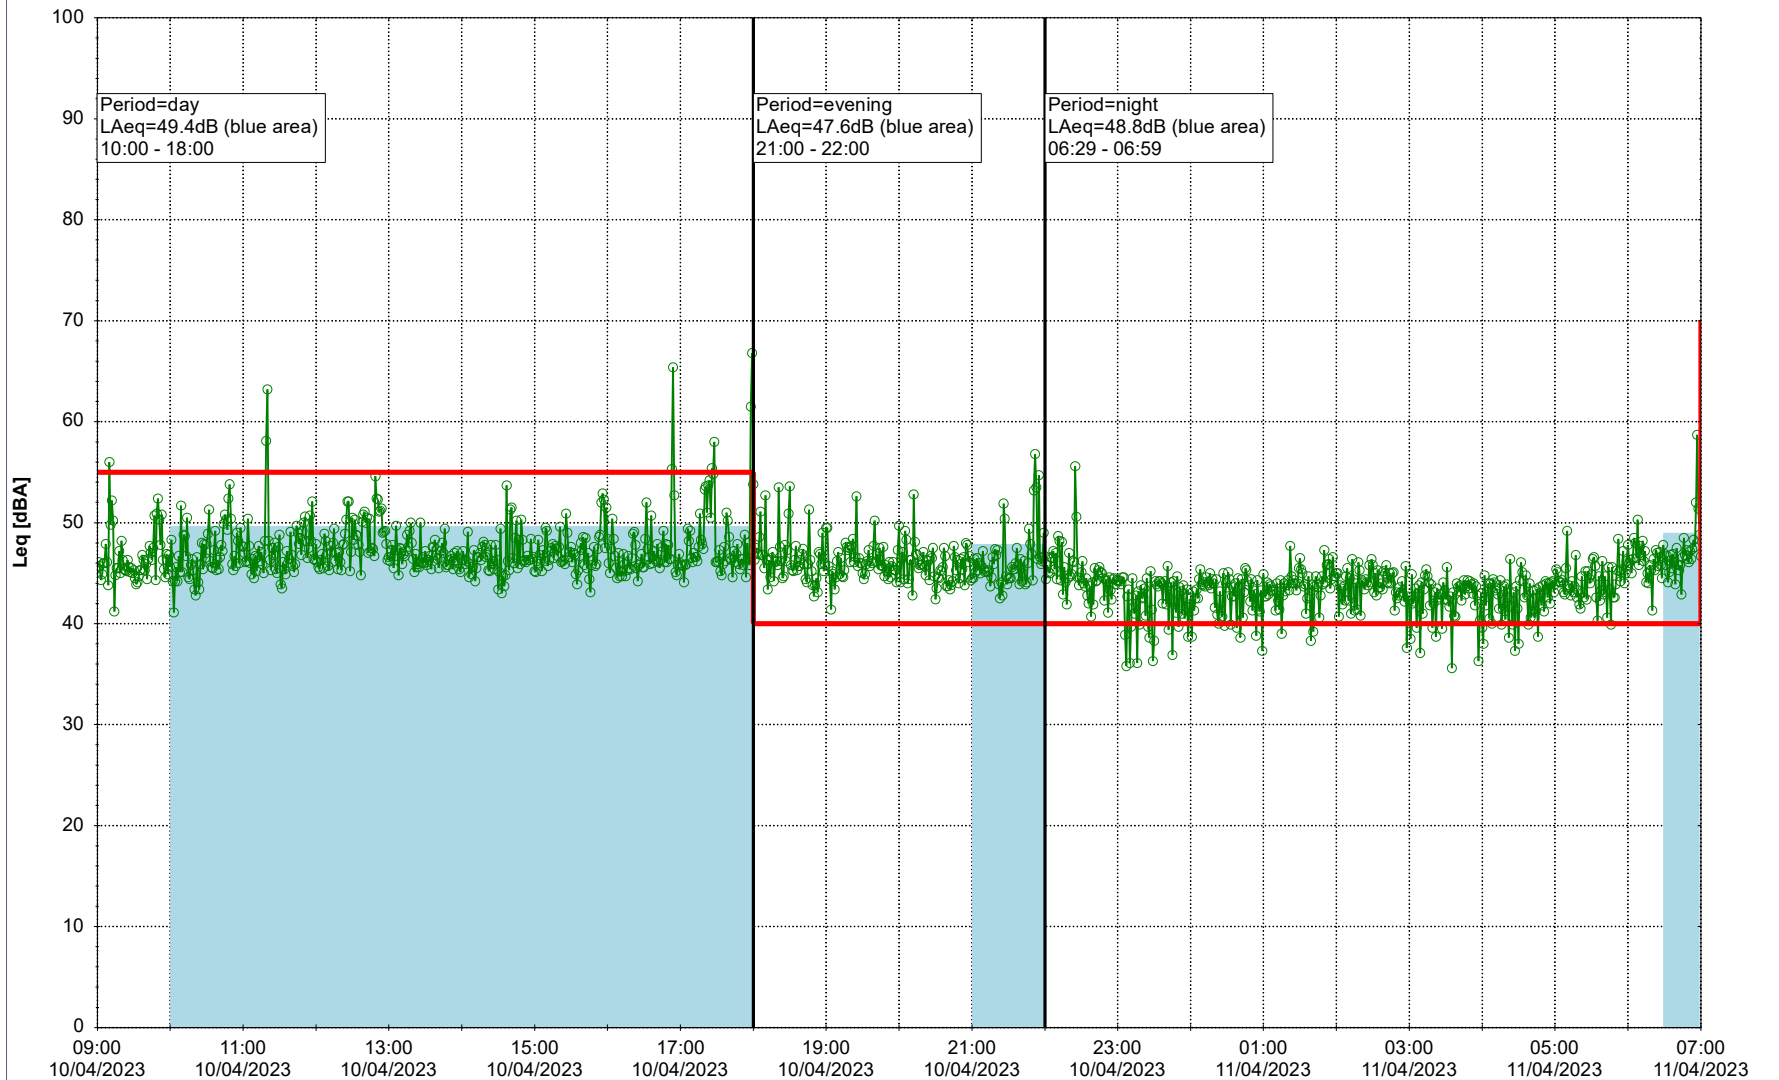

Project: Kronos Sydhavnen
Construction: Mozarts Plads
Location: N-V

Plan View

Remarks

...

Noise Time Related Diagram

10/04/2023
11/04/2023

○○○○ MOP_NS01

Project: Kronos Sydhavnen
Construction: Mozarts Plads
Location: N-V

Plan View

Remarks

...

Noise Time Related Diagram

11/04/2023
12/04/2023

○○○ MOP_NS01

Project: Kronos Sydhavnen
Construction: Mozarts Plads
Location: N-V

Plan View