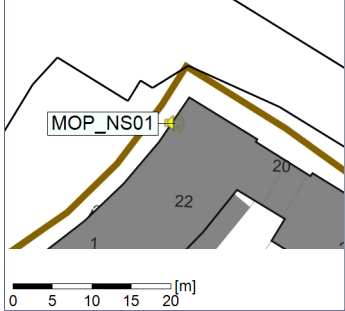

15/04/2023
16/04/2023

○○○○ MOP_NS01

Project: Kronos Sydhavnen
Construction: Mozarts Plads
Location: N-V

Plan View

Remarks

...

Noise Time Related Diagram

16/04/2023
17/04/2023