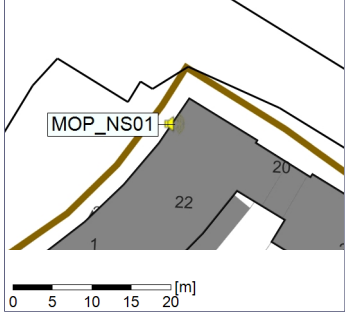

...

Noise Time Related Diagram

13/04/2023
14/04/2023

○○○○ MOP_NS01

Project: Kronos Sydhavnen
Construction: Mozarts Plads
Location: N-V

Plan View

Remarks

...