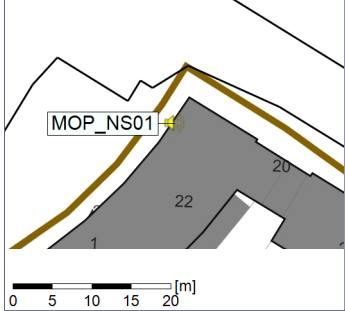

Remarks

...

Noise Time Related Diagram

12/04/2023
13/04/2023

○○○ MOP_NS01

Project: Kronos Sydhavnen
Construction: Mozarts Plads
Location: N-V

Plan View

Remarks