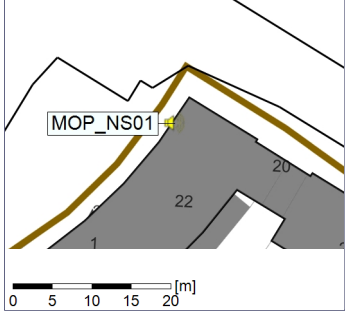

Plan View

Remarks

...

Noise Time Related Diagram

11/04/2023
12/04/2023

○○○ MOP_NS01

Project: Kronos Sydhavnen
Construction: Mozarts Plads
Location: N-V

Plan View