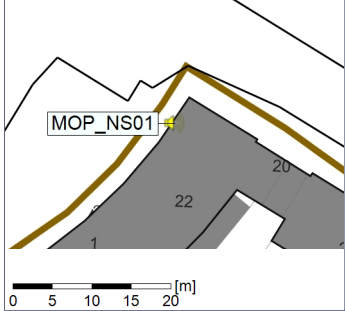

Noise Time Related Diagram

14/04/2023
15/04/2023

○○○○ MOP_NS01

Project: Kronos Sydhavnen
Construction: Mozarts Plads
Location: N-V

Plan View

Remarks

...

Noise Time Related Diagram