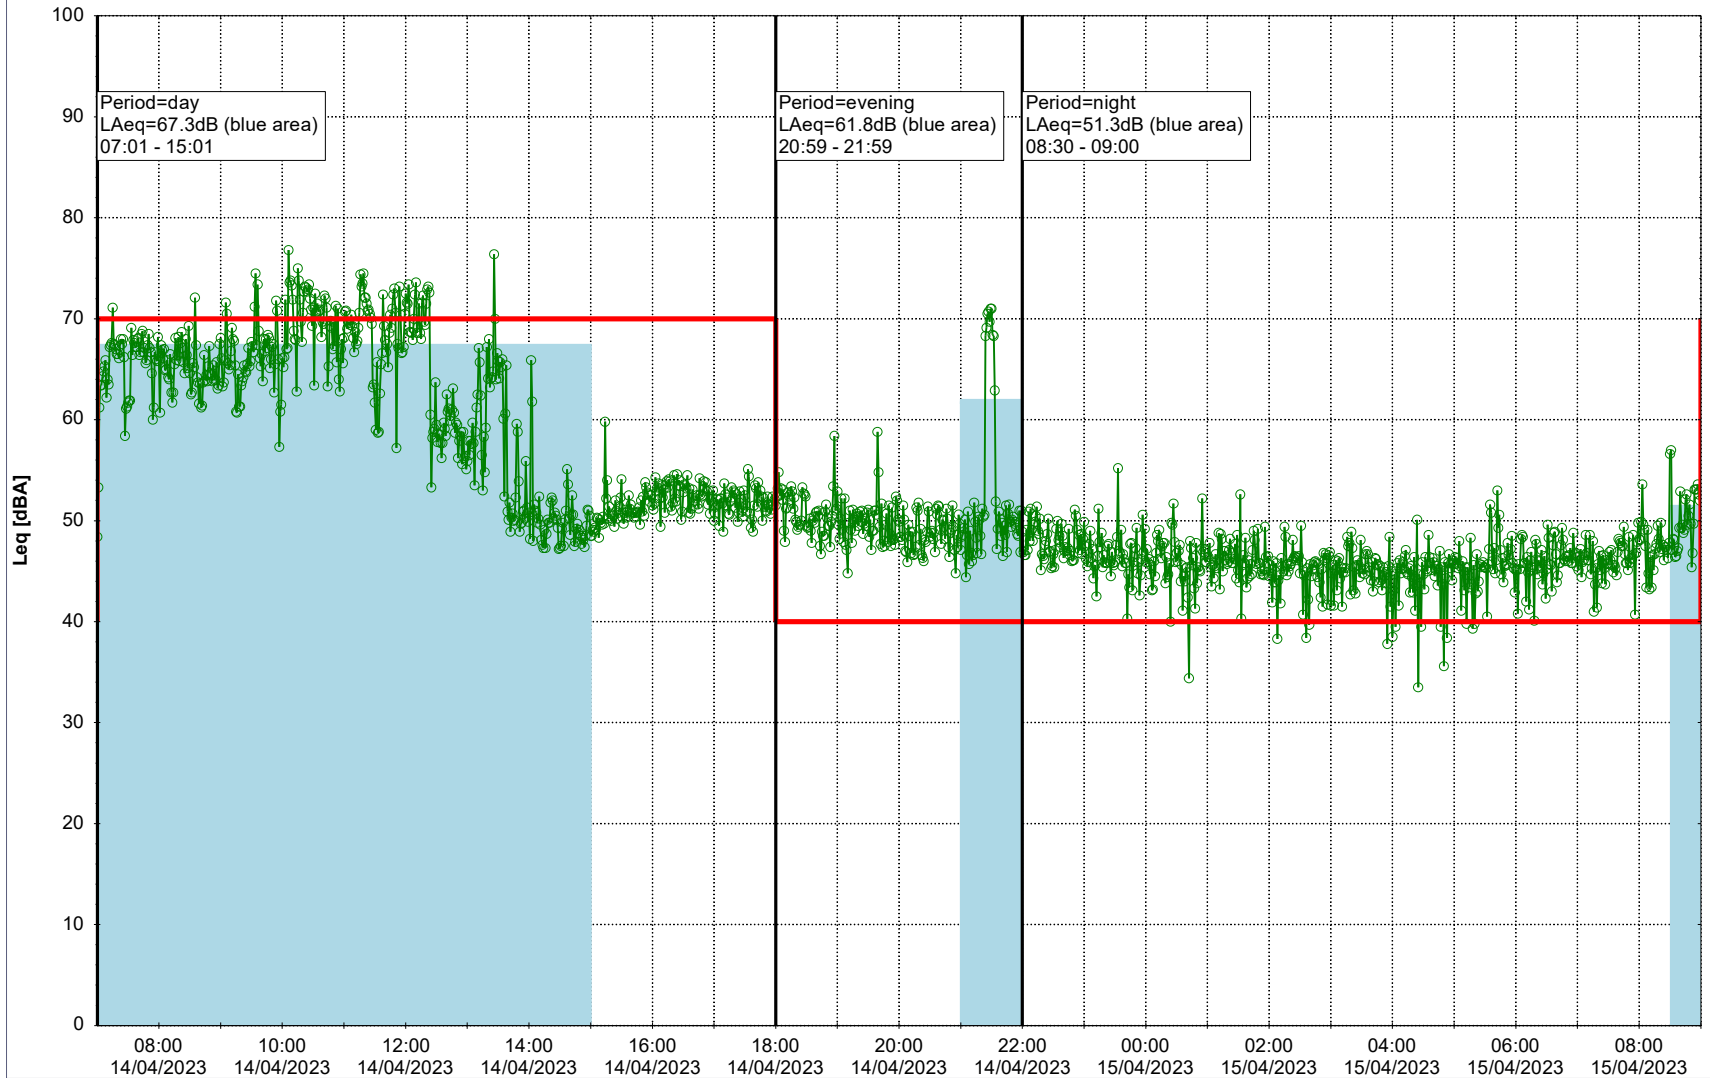

...

Noise Time Related Diagram

13/04/2023
14/04/2023

○○○○ MOP_NS01

Project: Kronos Sydhavnen
Construction: Mozarts Plads
Location: N-V

Plan View

Remarks

...

Noise Time Related Diagram

14/04/2023
15/04/2023

○○○○ MOP_NS01

Project: Kronos Sydhavnen
Construction: Mozarts Plads
Location: N-V

Plan View

Remarks

...

Noise Time Related Diagram