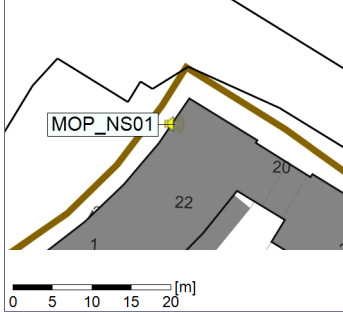

Project: Kronos Sydhavnen
Construction: Mozarts Plads
Location: N-V

Plan View