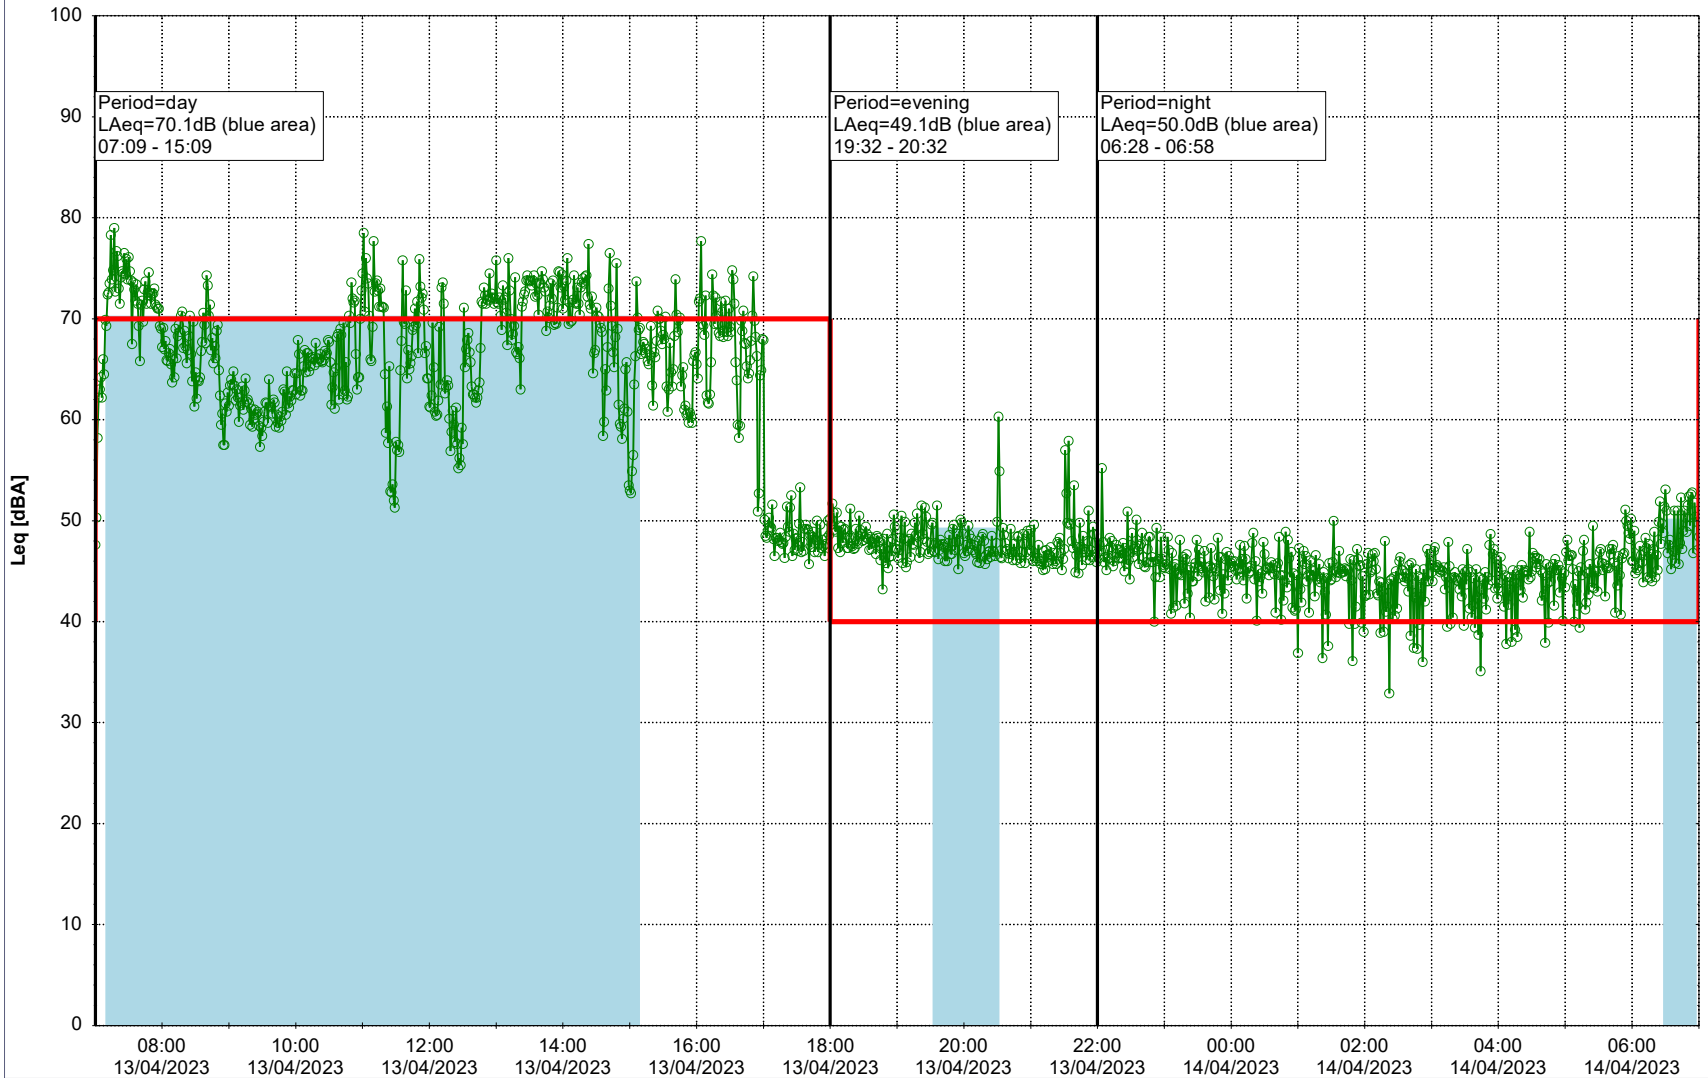

Noise Time Related Diagram

13/04/2023
14/04/2023

○○○○ MOP_NS01