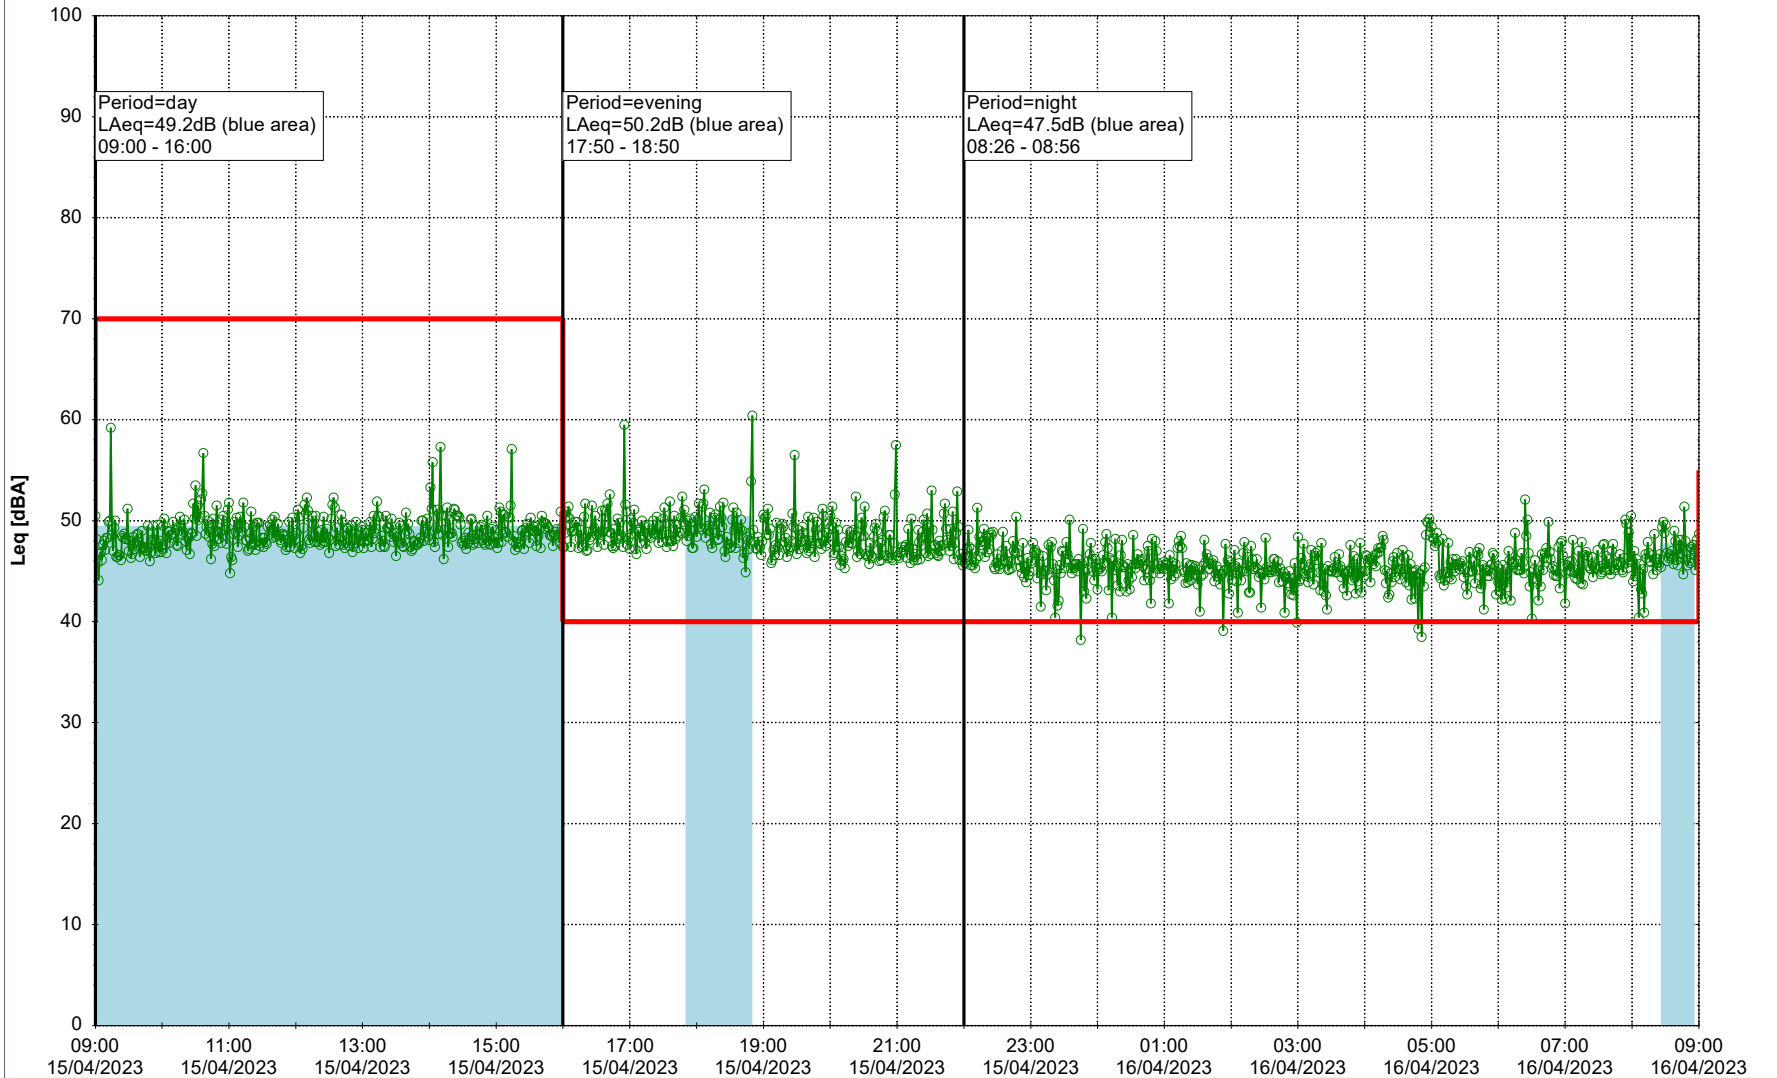

Noise Time Related Diagram

15/04/2023
16/04/2023

○○○○ MOP_NS01