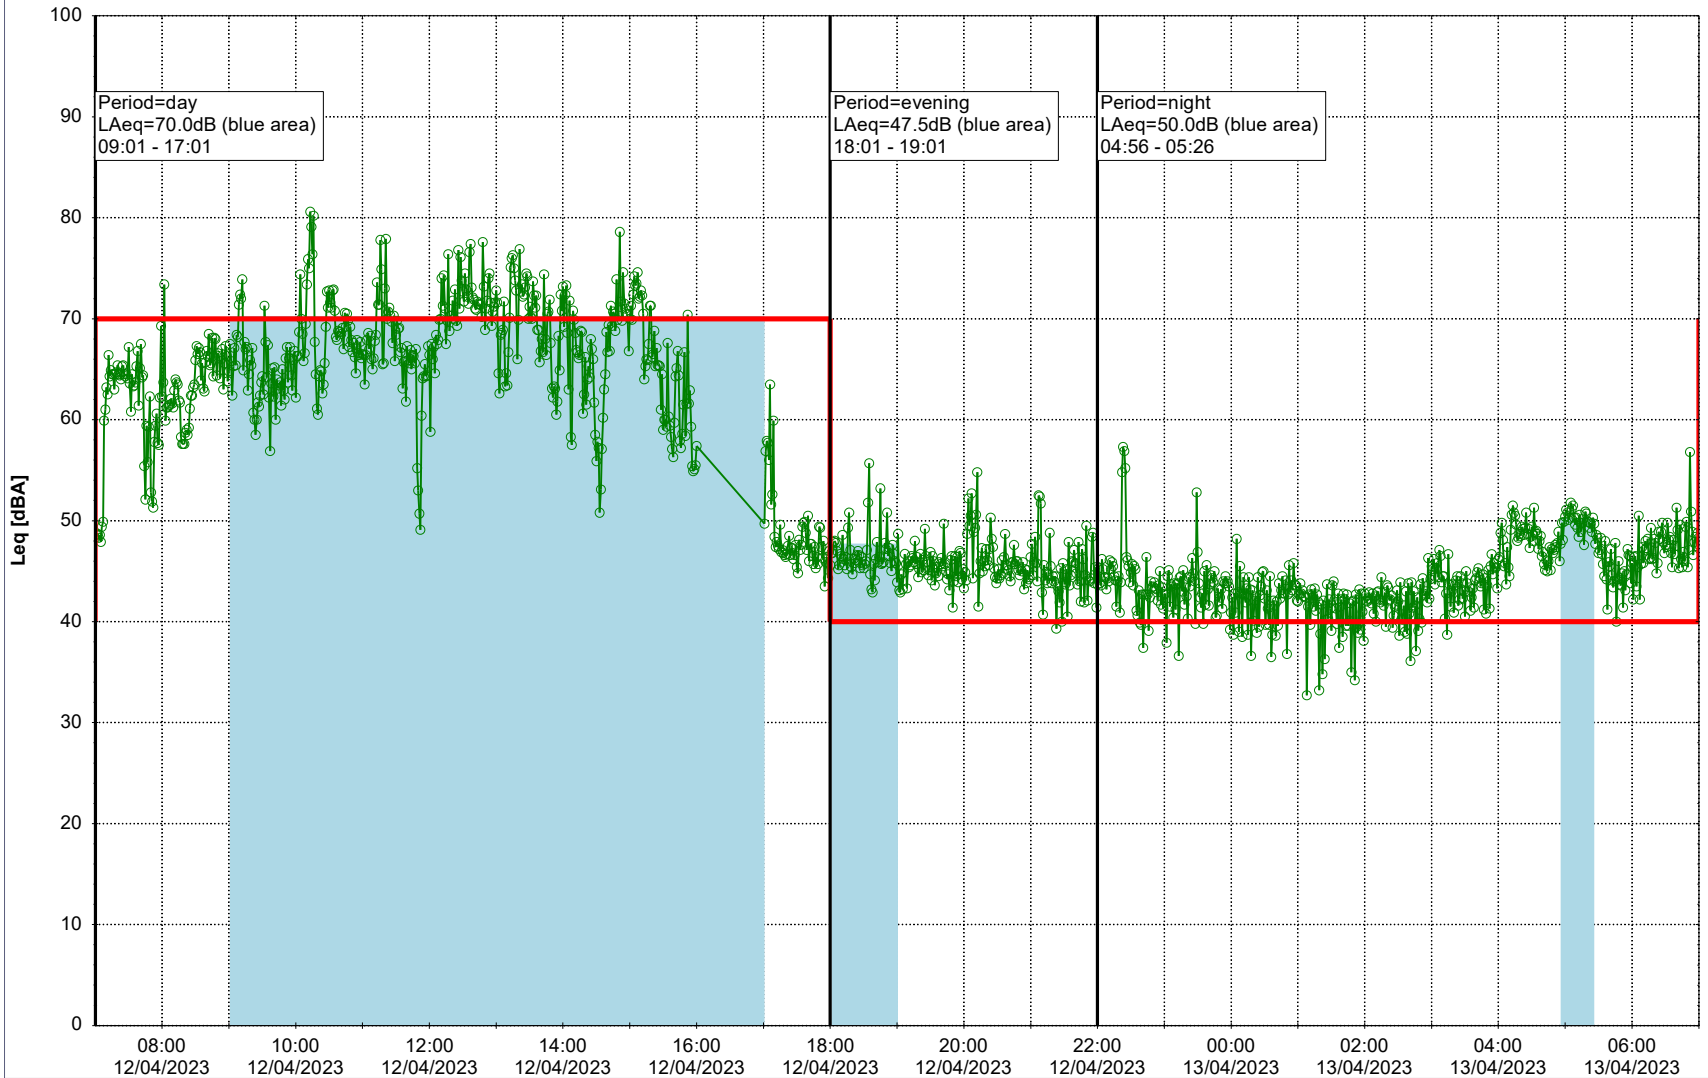

Plan View

Remarks

...

Noise Time Related Diagram

11/04/2023
12/04/2023

○○○ MOP_NS01

Project: Kronos Sydhavnen
Construction: Mozarts Plads
Location: N-V

Plan View

Remarks

...

Noise Time Related Diagram

12/04/2023
13/04/2023

○○○ MOP_NS01

Project: Kronos Sydhavnen
Construction: Mozarts Plads
Location: N-V

Plan View

Remarks