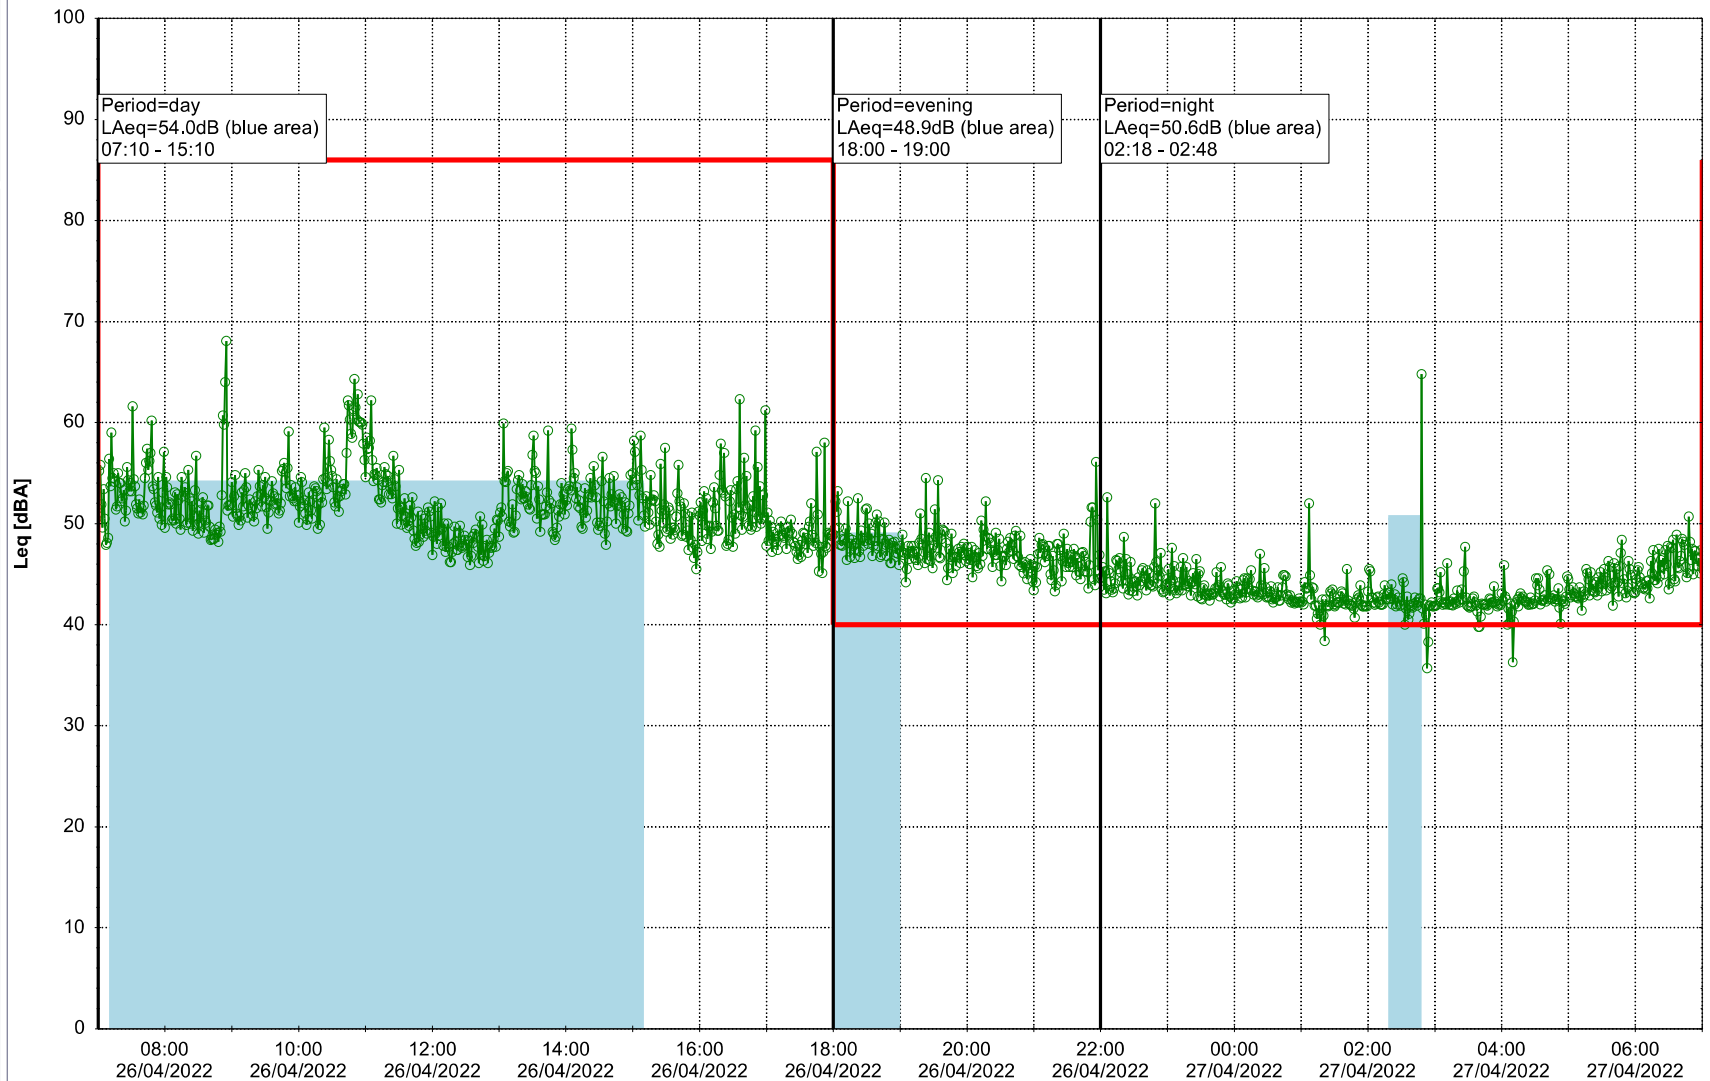

Noise Time Related Diagram

26/04/2022
27/04/2022

○○○○ MOP_NS01