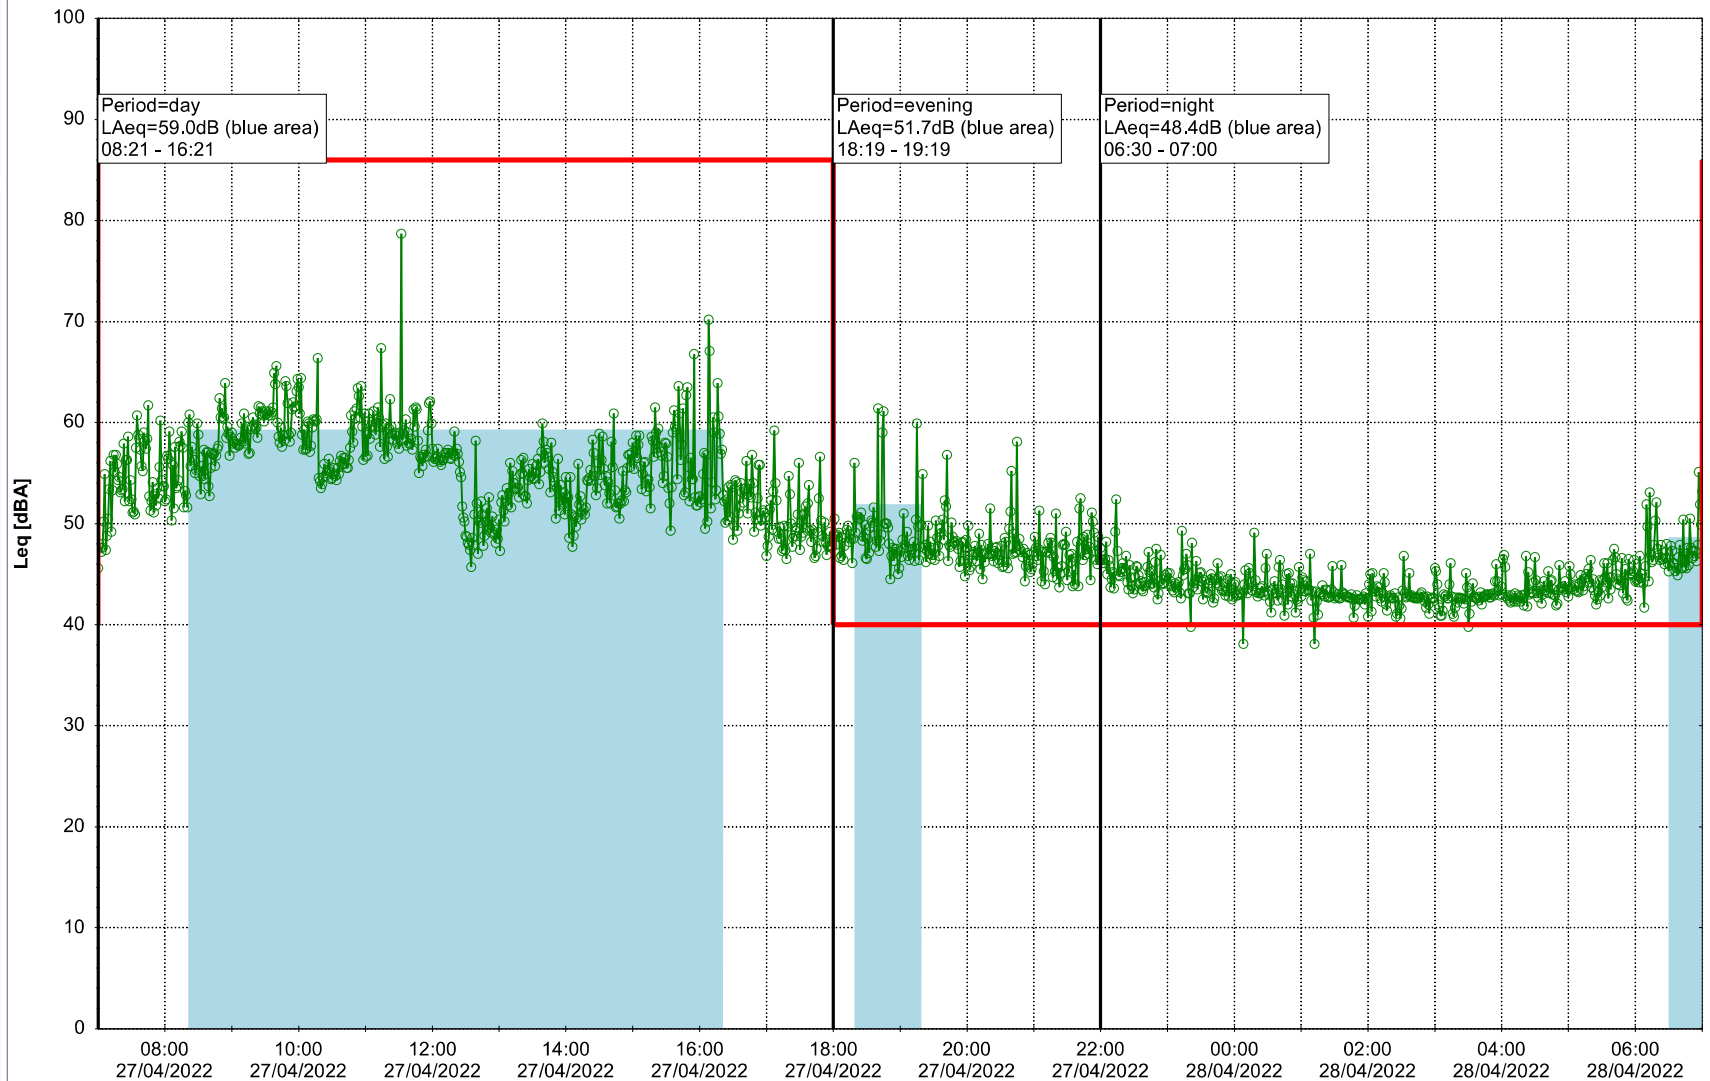

Noise Time Related Diagram

27/04/2022
28/04/2022

○○○○ MOP_NS01