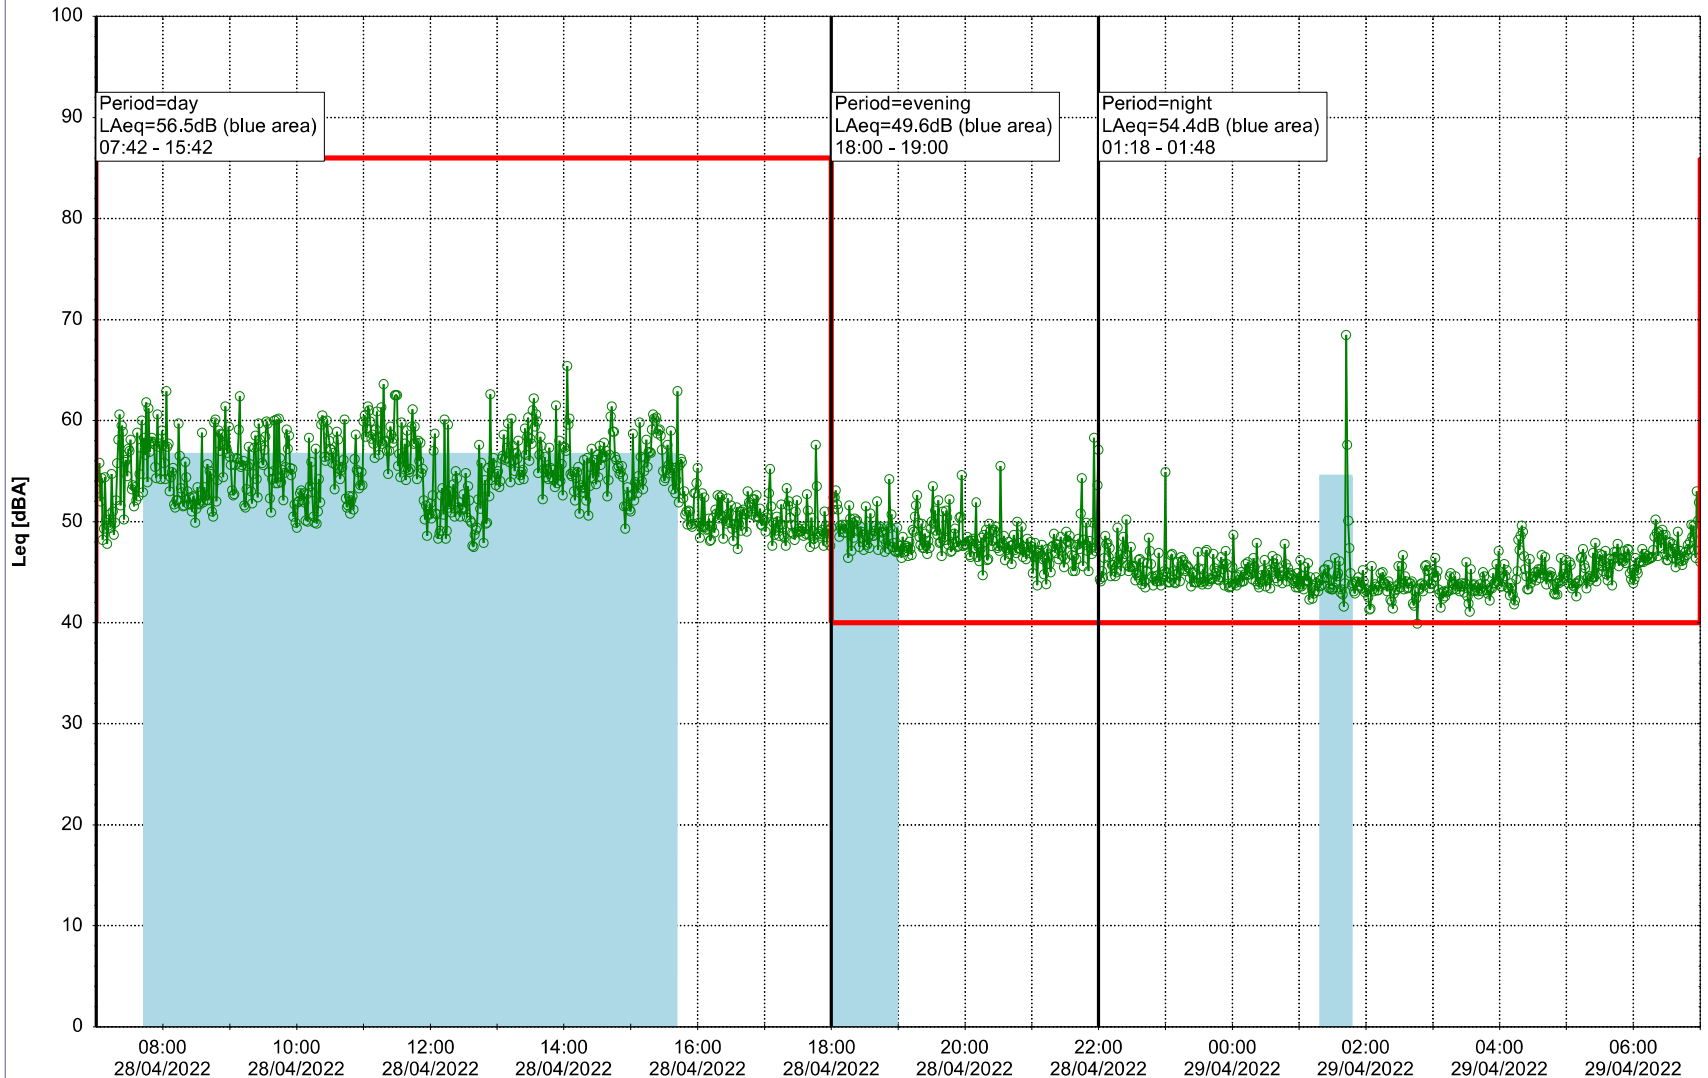

Noise Time Related Diagram

28/04/2022
29/04/2022

○○○○ MOP_NS01