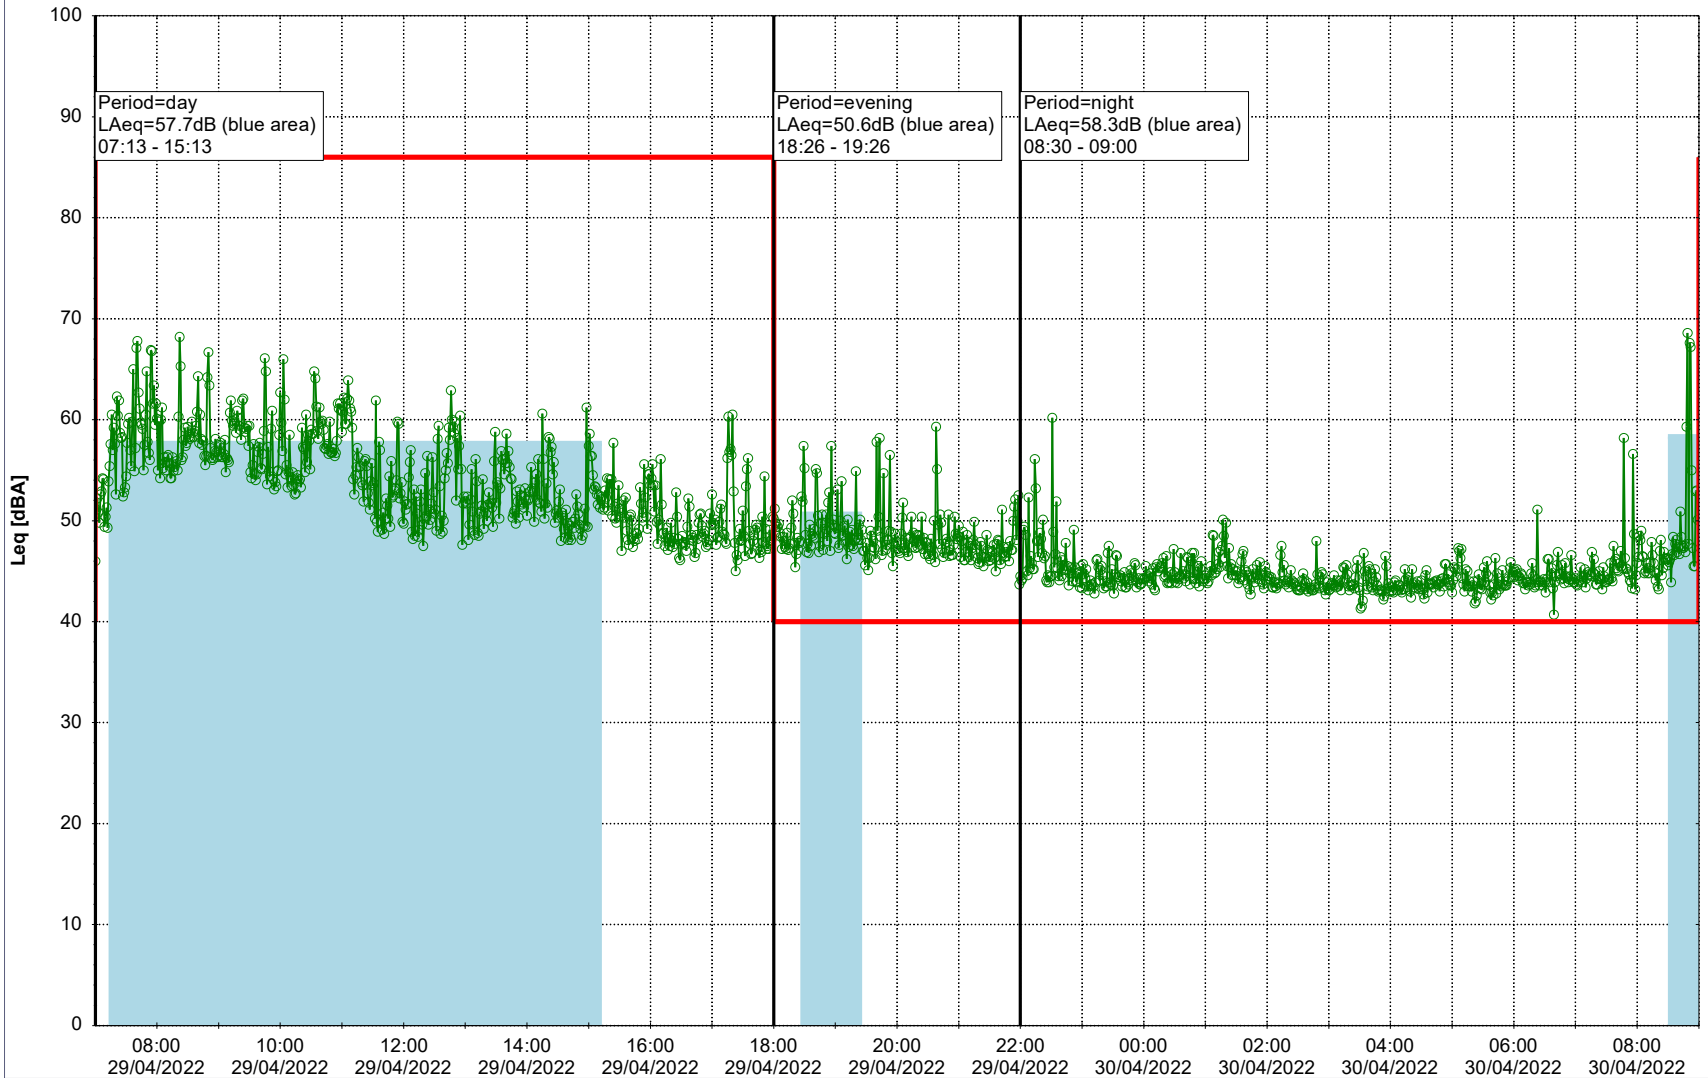

Noise Time Related Diagram

29/04/2022
30/04/2022

○○○○ MOP_NS01