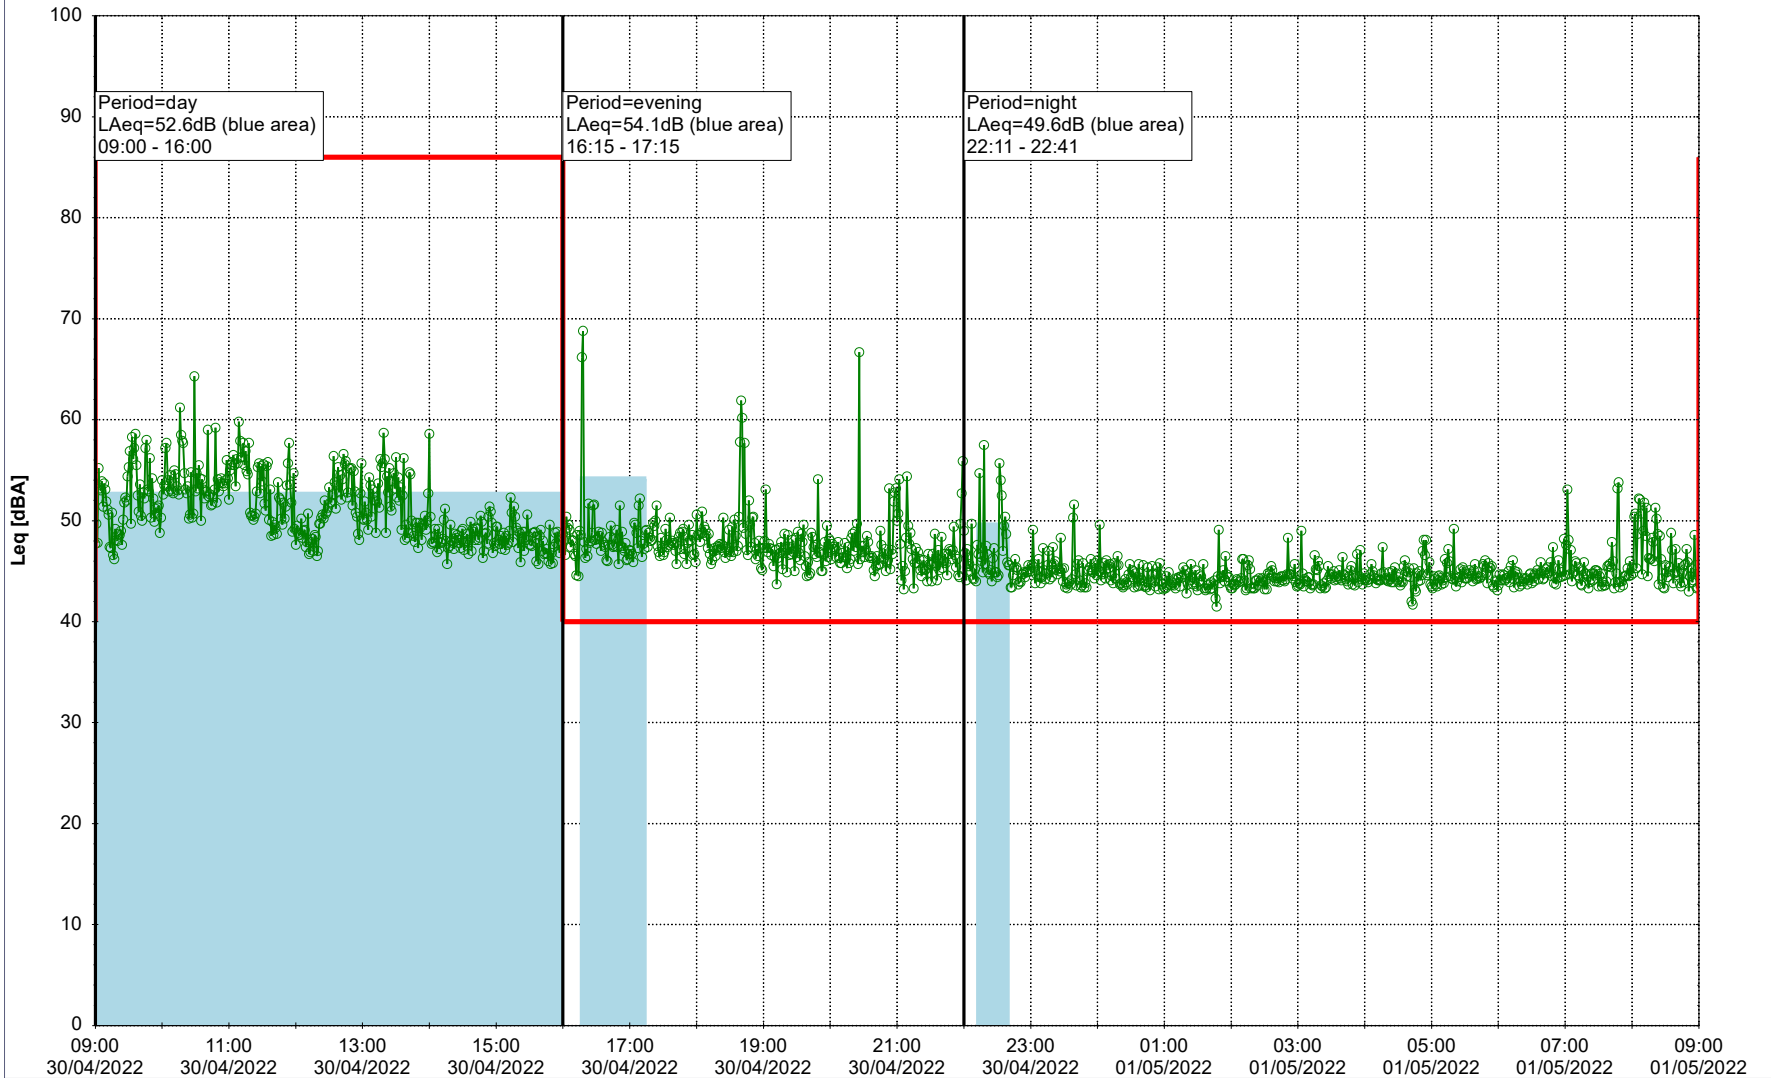

Noise Time Related Diagram

30/04/2022
01/05/2022

○○○○ MOP_NS01