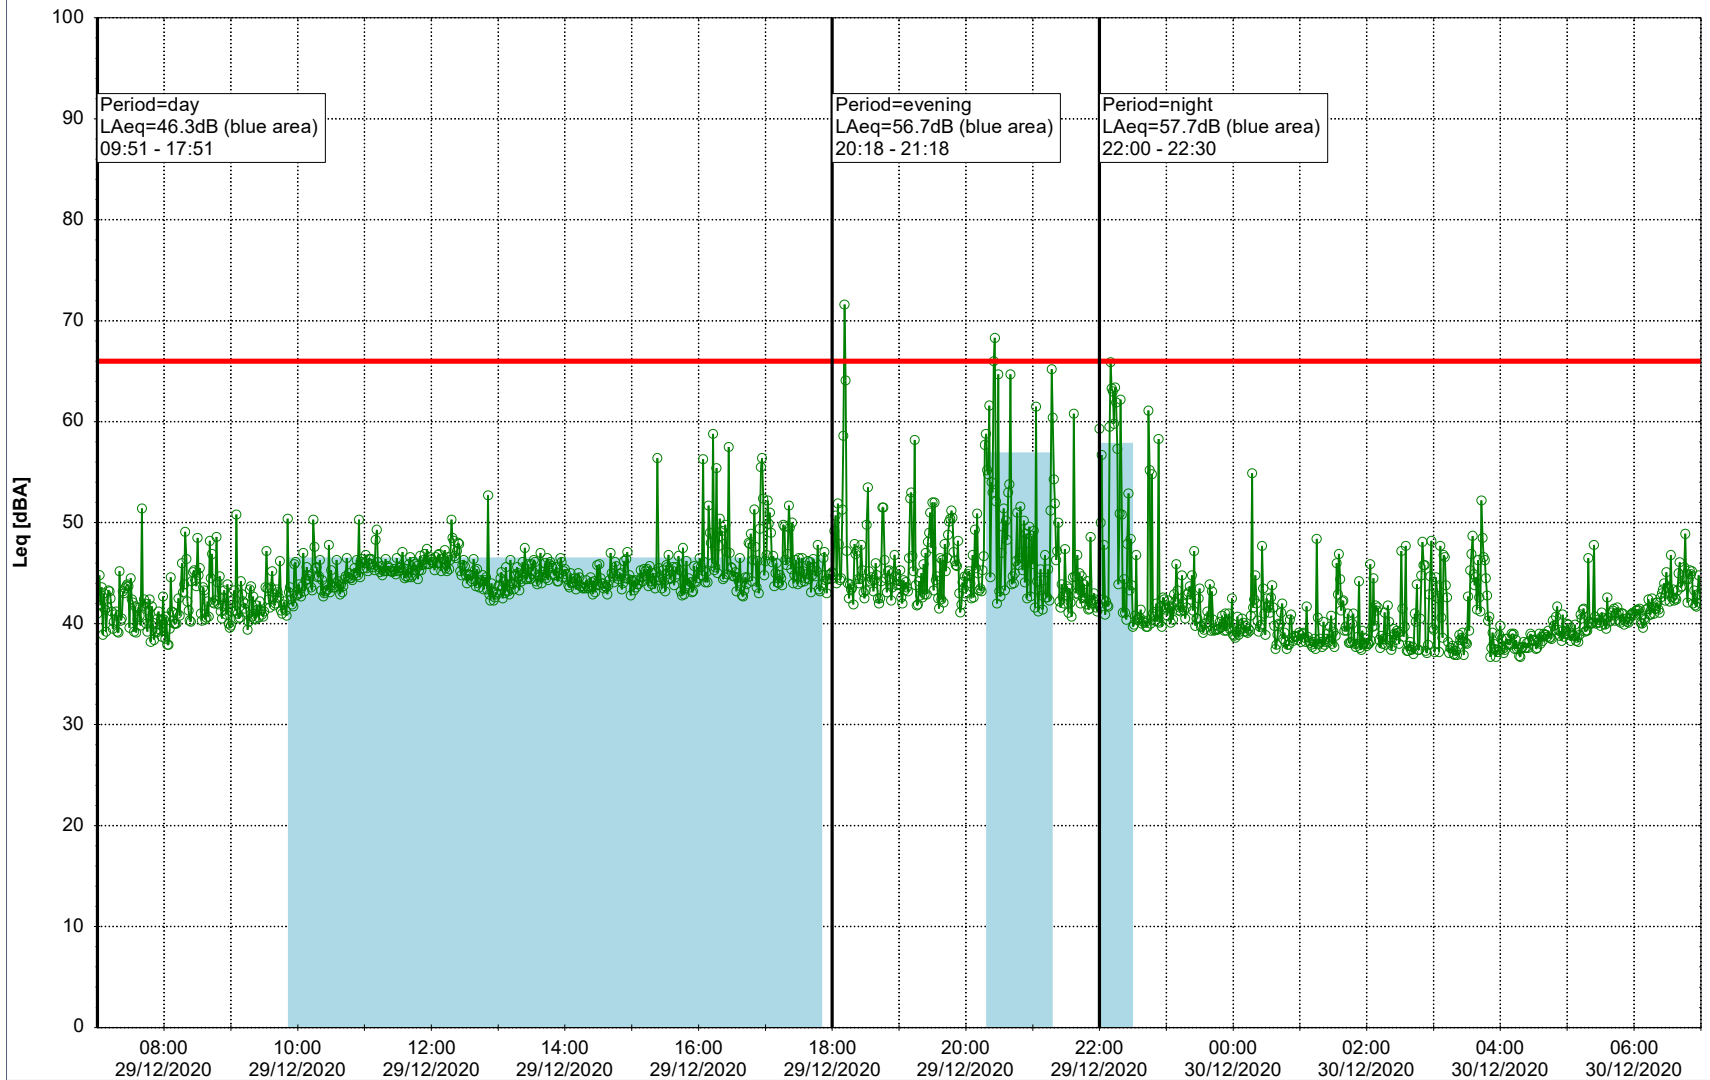

Project: Kronos Sydhavnen
Construction: Enghave Brygge
Location: N-V

Plan View

Remarks

...

Noise Time Related Diagram

28/12/2020
29/12/2020

○○○○ EBR-OVK_NS02

Project: Kronos Sydhavnen
Construction: Enghave Brygge
Location: N-V

Plan View

Remarks

...

Noise Time Related Diagram

29/12/2020
30/12/2020

○○○ EBR-OVK_NS02

Project: Kronos Sydhavnen
Construction: Enghave Brygge
Location: N-V

Plan View

Remarks

- Ørsted Værket

Noise Time Related Diagram

30/12/2020
31/12/2020

○○○○ EBR-OVK_NS02

Project: Kronos Sydhavnen
Construction: Enghave Brygge
Location: N-V

Plan View

Remarks

...

Noise Time Related Diagram

31/12/2020
01/01/2021

○○○ EBR-OVK_NS02

Project: Kronos Sydhavnen
Construction: Enghave Brygge
Location: N-V

Plan View

Remarks

...