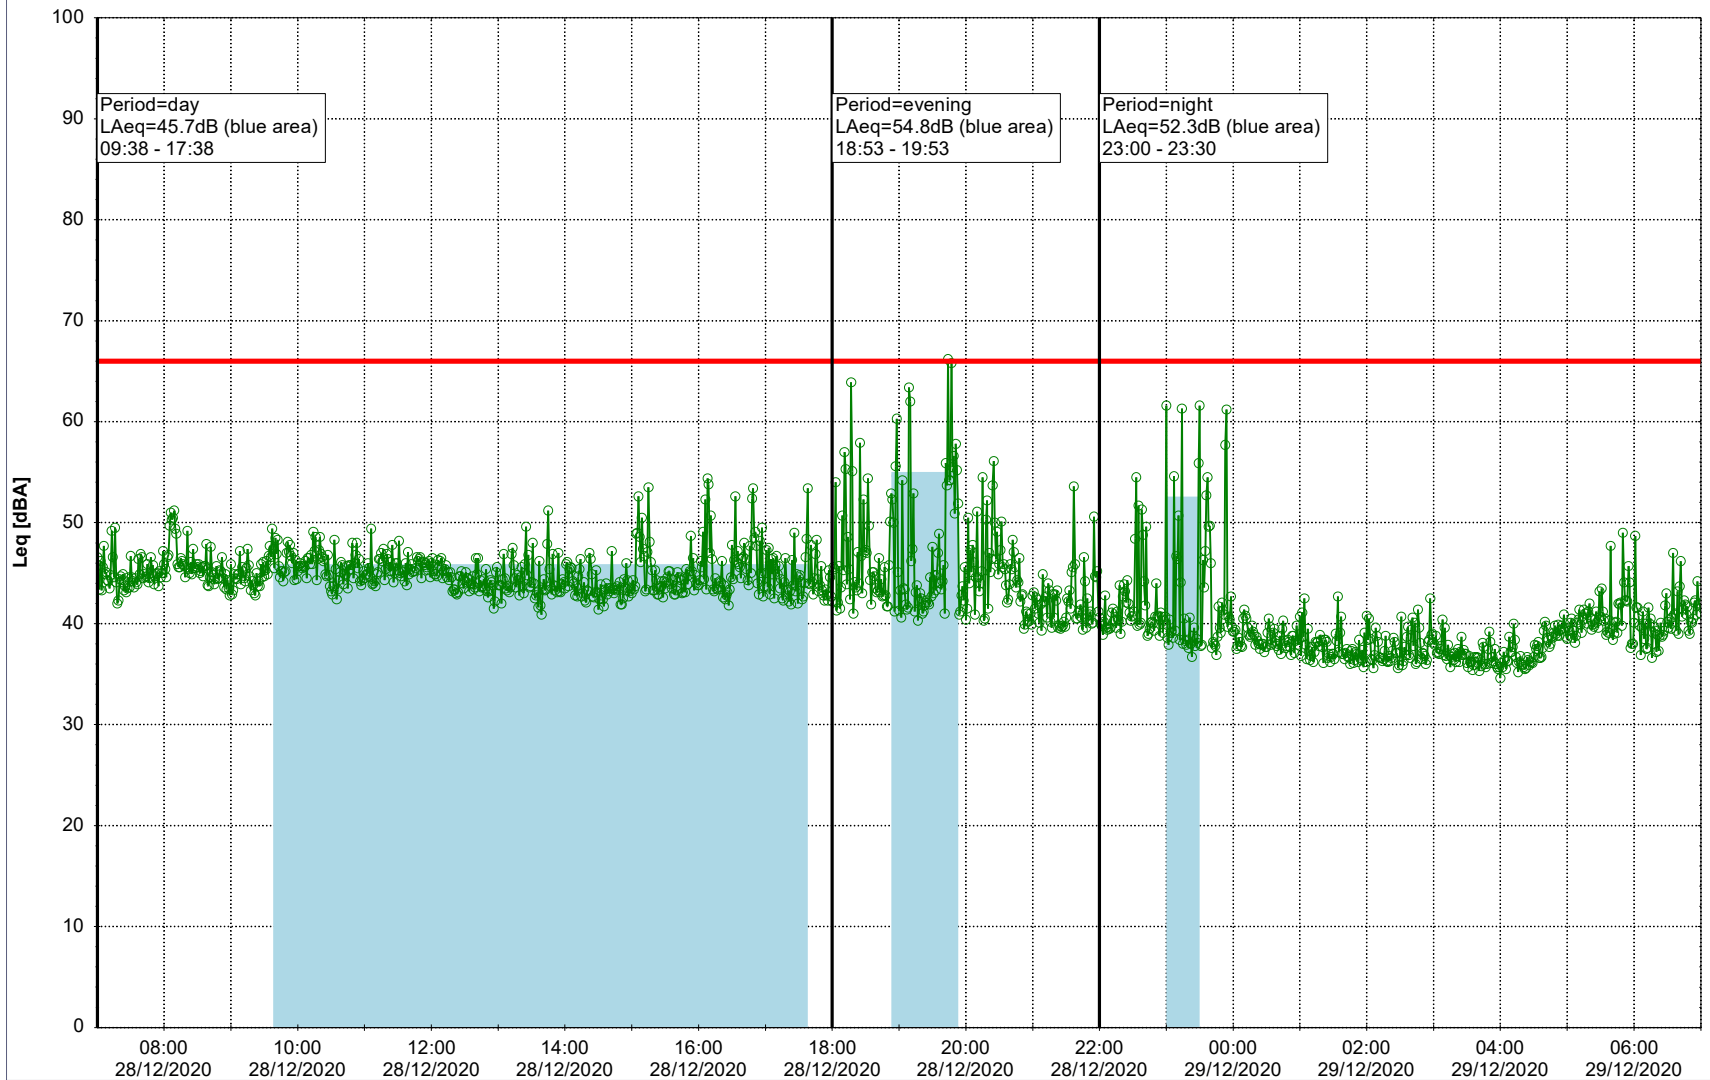

Project: Kronos Sydhavnen
Construction: Enghave Brygge
Location: N-V

Plan View

Remarks

...

Noise Time Related Diagram

28/12/2020
29/12/2020

○○○○ EBR-OVK_NS02

Project: Kronos Sydhavnen
Construction: Enghave Brygge
Location: N-V

Plan View

Remarks

...

Noise Time Related Diagram

29/12/2020
30/12/2020

○○○ EBR-OVK_NS02

Project: Kronos Sydhavnen
Construction: Enghave Brygge
Location: N-V

Plan View

Remarks

- Ørsted Værket

Noise Time Related Diagram

30/12/2020
31/12/2020

○○○○ EBR-OVK_NS02

Project: Kronos Sydhavnen
Construction: Enghave Brygge
Location: N-V

Plan View

Remarks