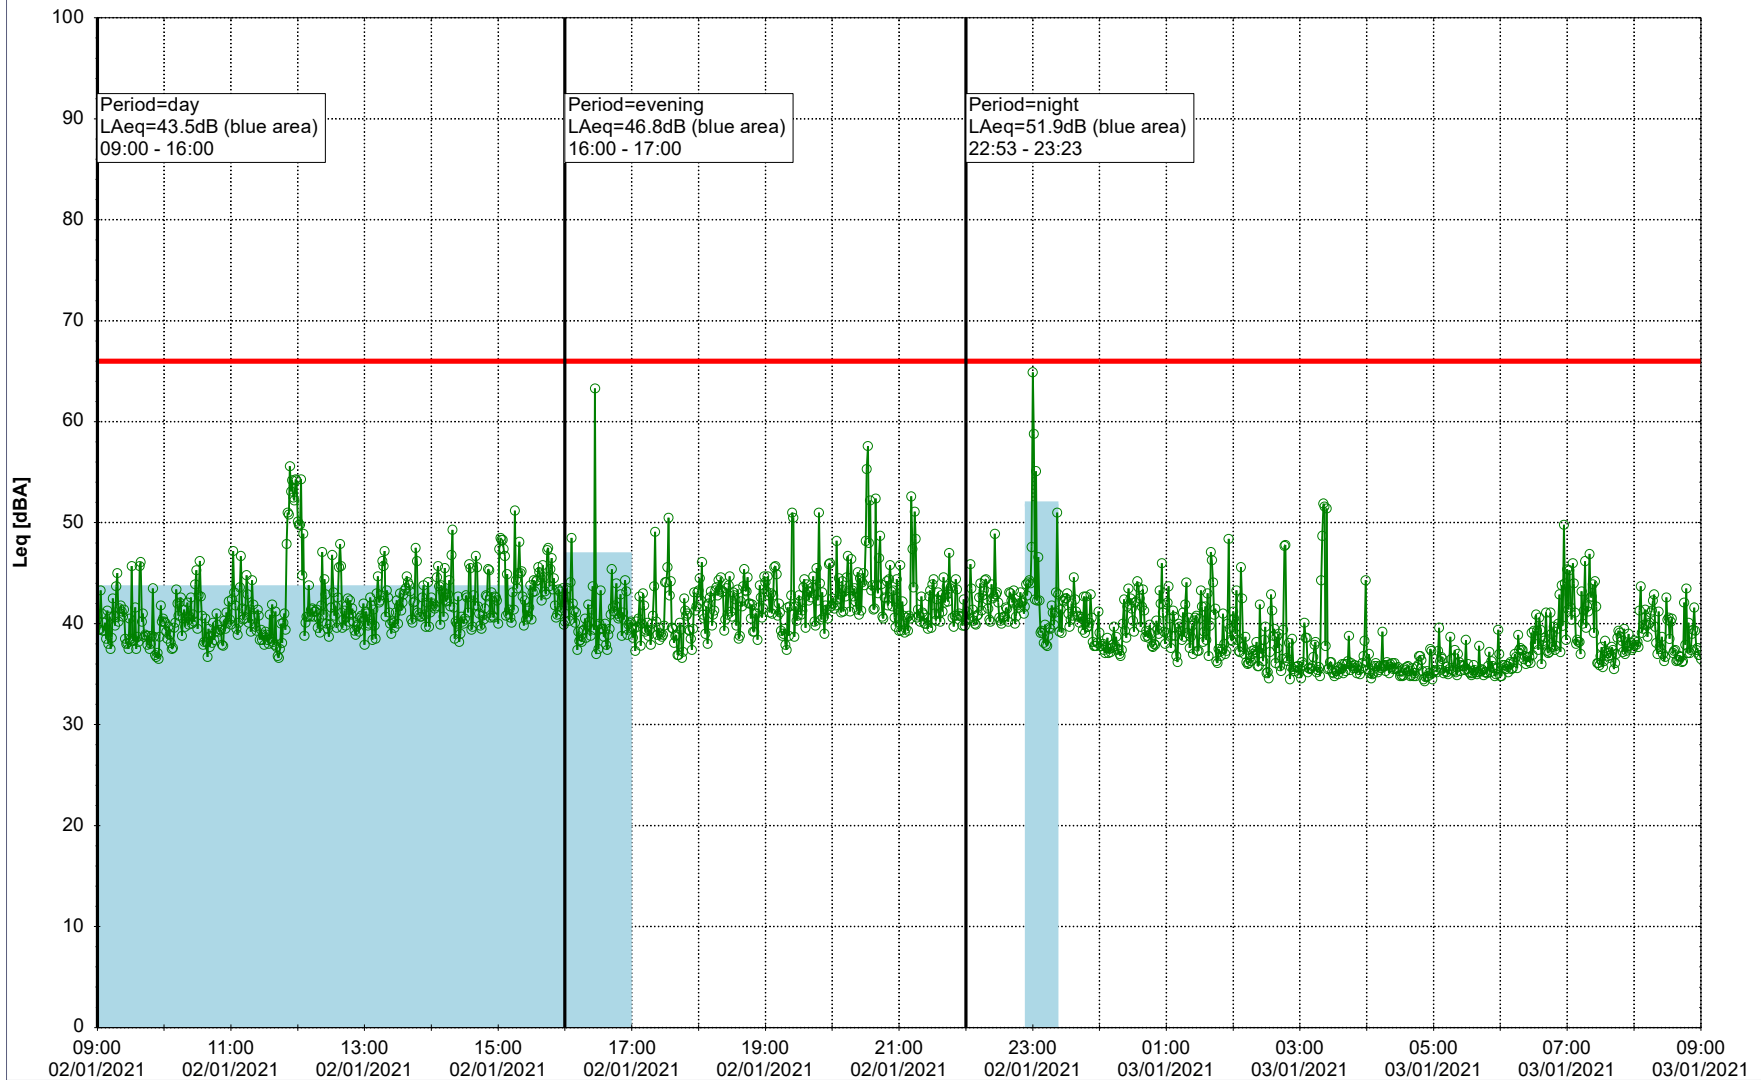

Noise Time Related Diagram

01/01/2021
02/01/2021

○○○○ EBR-OVK_NS02

Project: Kronos Sydhavnen
Construction: Enghave Brygge
Location: N-V

Plan View

Remarks

- Ørsted Værket

Noise Time Related Diagram

02/01/2021
03/01/2021

○○○ EBR-OVK_NS02

Project: Kronos Sydhavnen
Construction: Enghave Brygge
Location: N-V

Plan View

Remarks

- Ørsted Værket

Noise Time Related Diagram

03/01/2021
04/01/2021