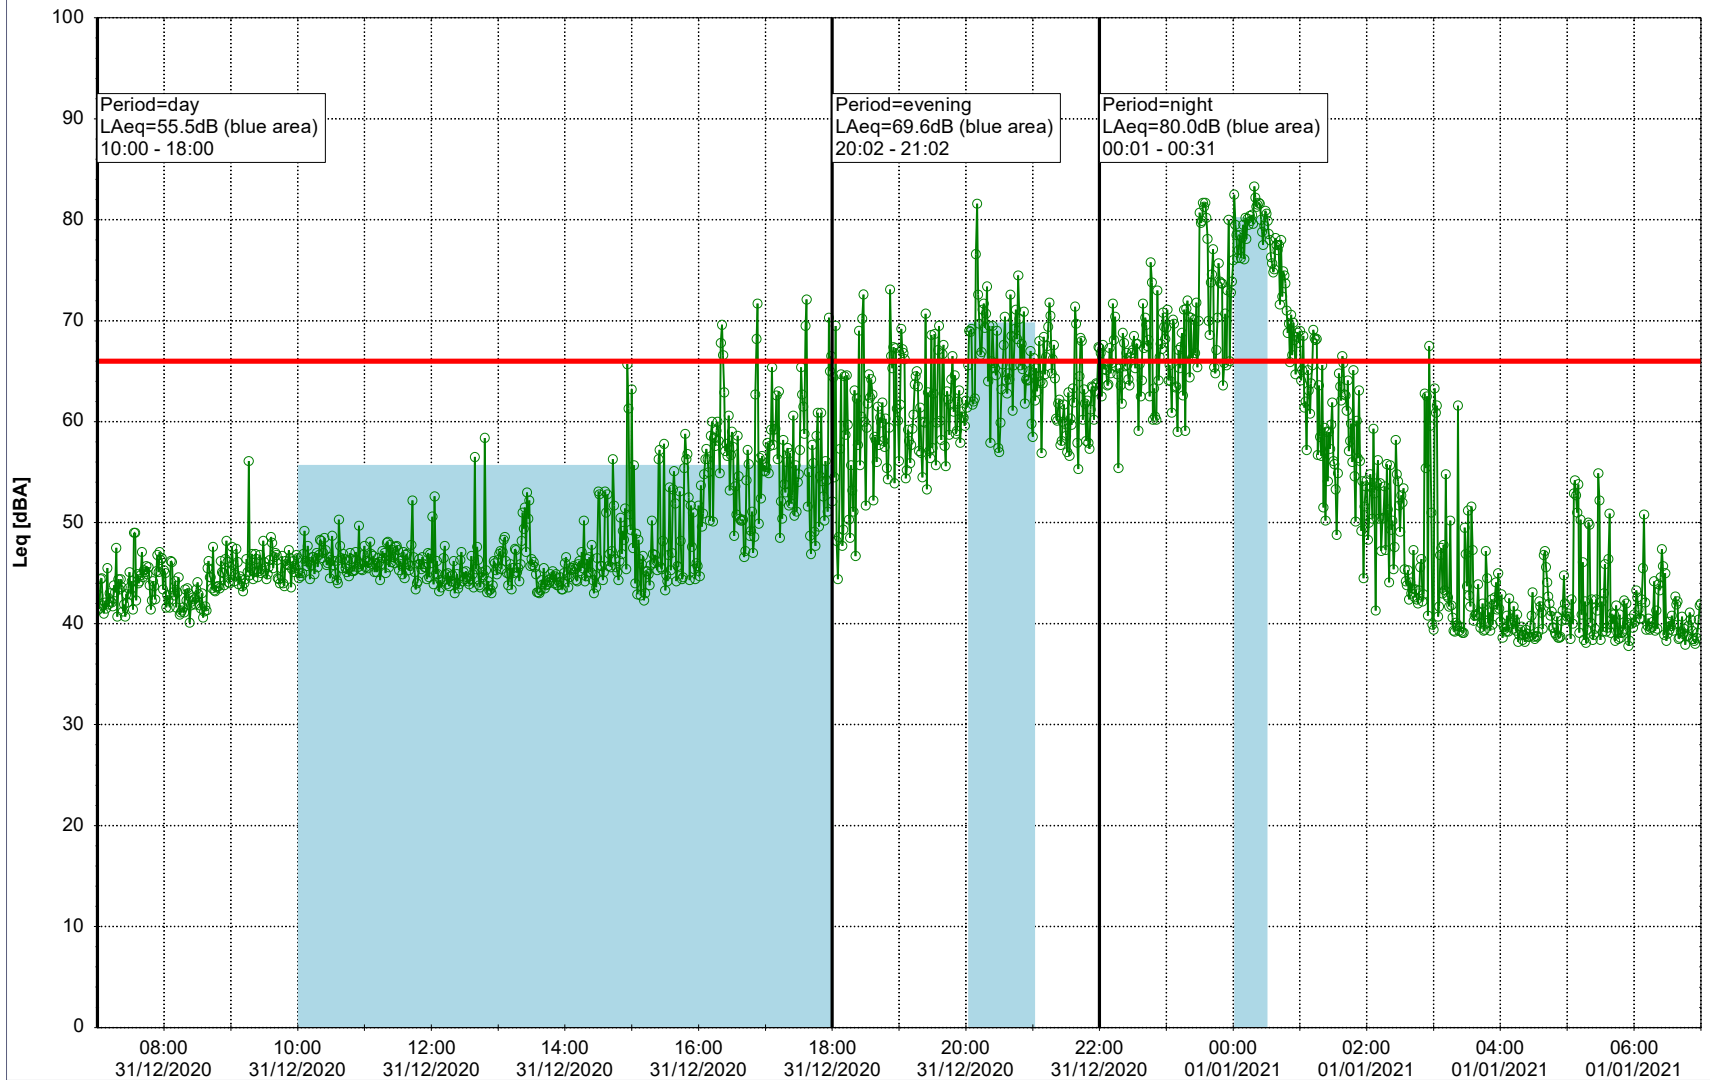

Remarks

- Ørsted Værket

Noise Time Related Diagram

30/12/2020
31/12/2020

○○○○ EBR-OVK_NS02

Project: Kronos Sydhavnen
Construction: Enghave Brygge
Location: N-V

Plan View

Remarks

...

Noise Time Related Diagram

31/12/2020
01/01/2021

○○○ EBR-OVK_NS02

Project: Kronos Sydhavnen
Construction: Enghave Brygge
Location: N-V

Plan View

Remarks

...

Noise Time Related Diagram

01/01/2021
02/01/2021

○○○○ EBR-OVK_NS02

Project: Kronos Sydhavnen
Construction: Enghave Brygge
Location: N-V

Plan View

Remarks

- Ørsted Værket

Noise Time Related Diagram