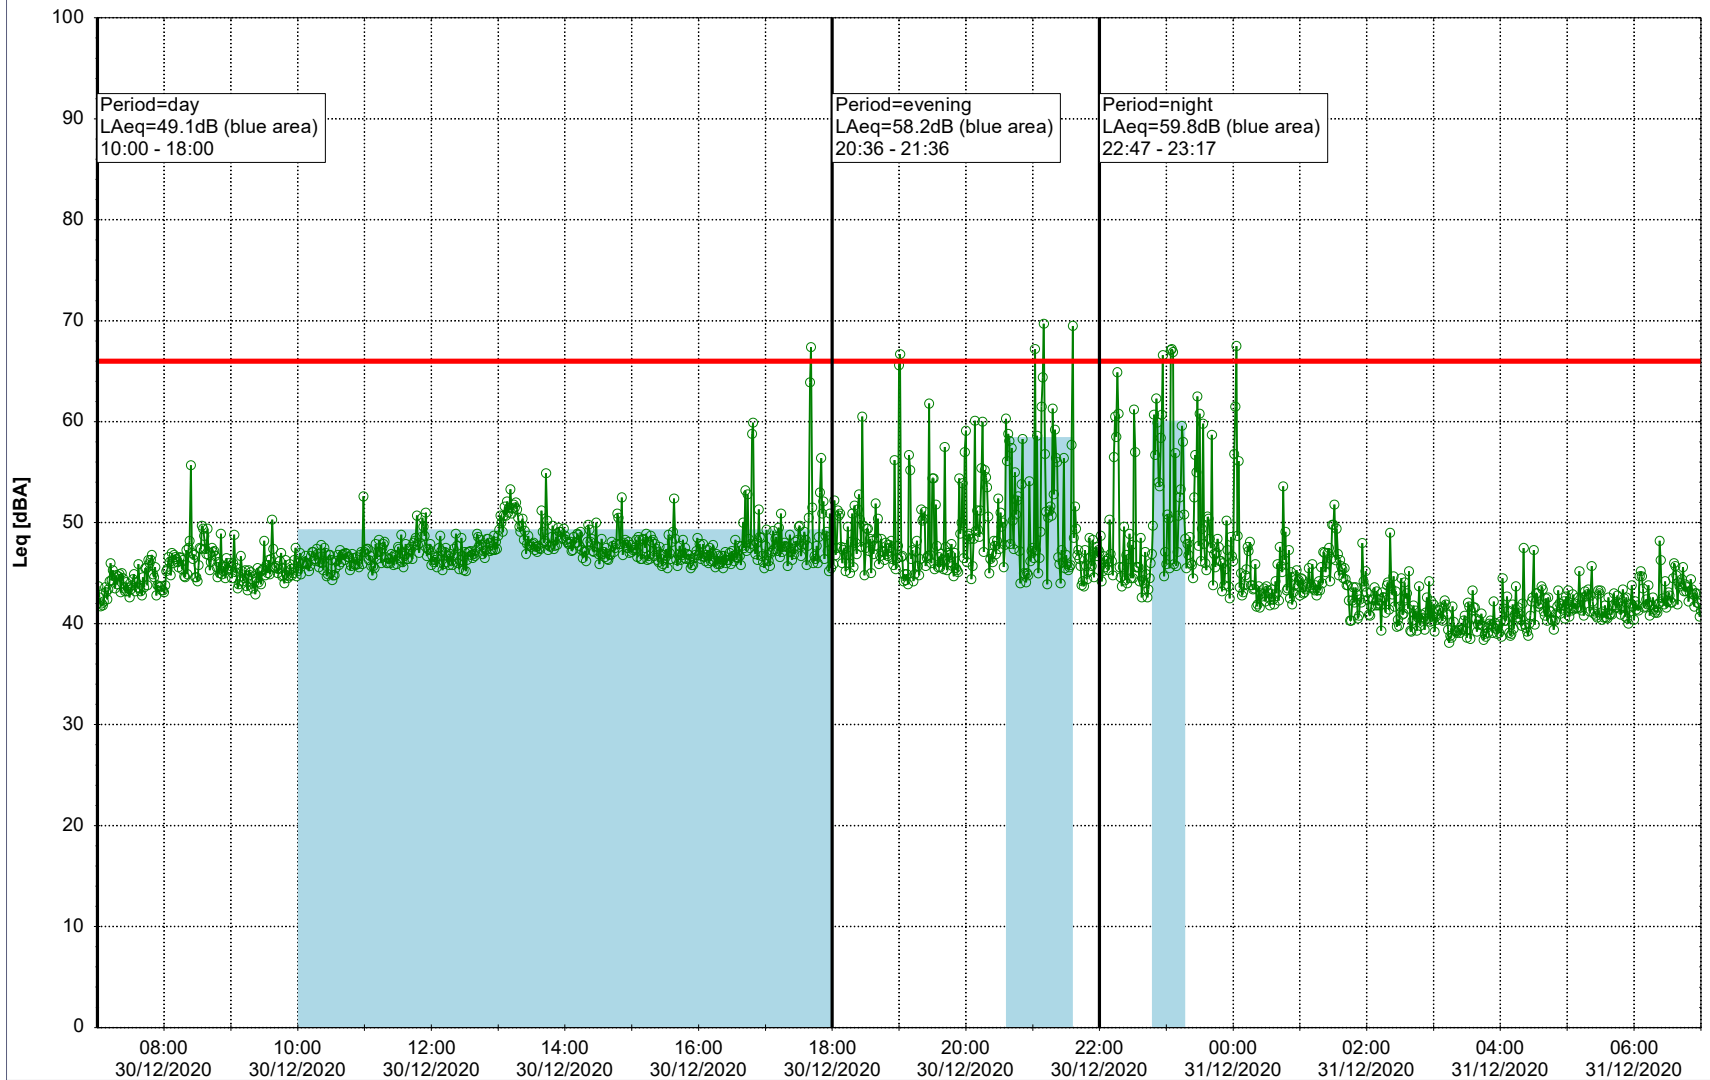

Project: Kronos Sydhavnen
Construction: Enghave Brygge
Location: N-V

Plan View

Remarks

...

Noise Time Related Diagram

28/12/2020
29/12/2020

○○○○ EBR-OVK_NS02

Project: Kronos Sydhavnen
Construction: Enghave Brygge
Location: N-V

Plan View

Remarks

...

Noise Time Related Diagram

29/12/2020
30/12/2020

○○○ EBR-OVK_NS02

Project: Kronos Sydhavnen
Construction: Enghave Brygge
Location: N-V

Plan View

Remarks

- Ørsted Værket

Noise Time Related Diagram

30/12/2020
31/12/2020

○○○○ EBR-OVK_NS02

Project: Kronos Sydhavnen
Construction: Enghave Brygge
Location: N-V

Plan View

Remarks

...

Noise Time Related Diagram

31/12/2020
01/01/2021

○○○ EBR-OVK_NS02

Project: Kronos Sydhavnen
Construction: Enghave Brygge
Location: N-V

Plan View

Remarks

...