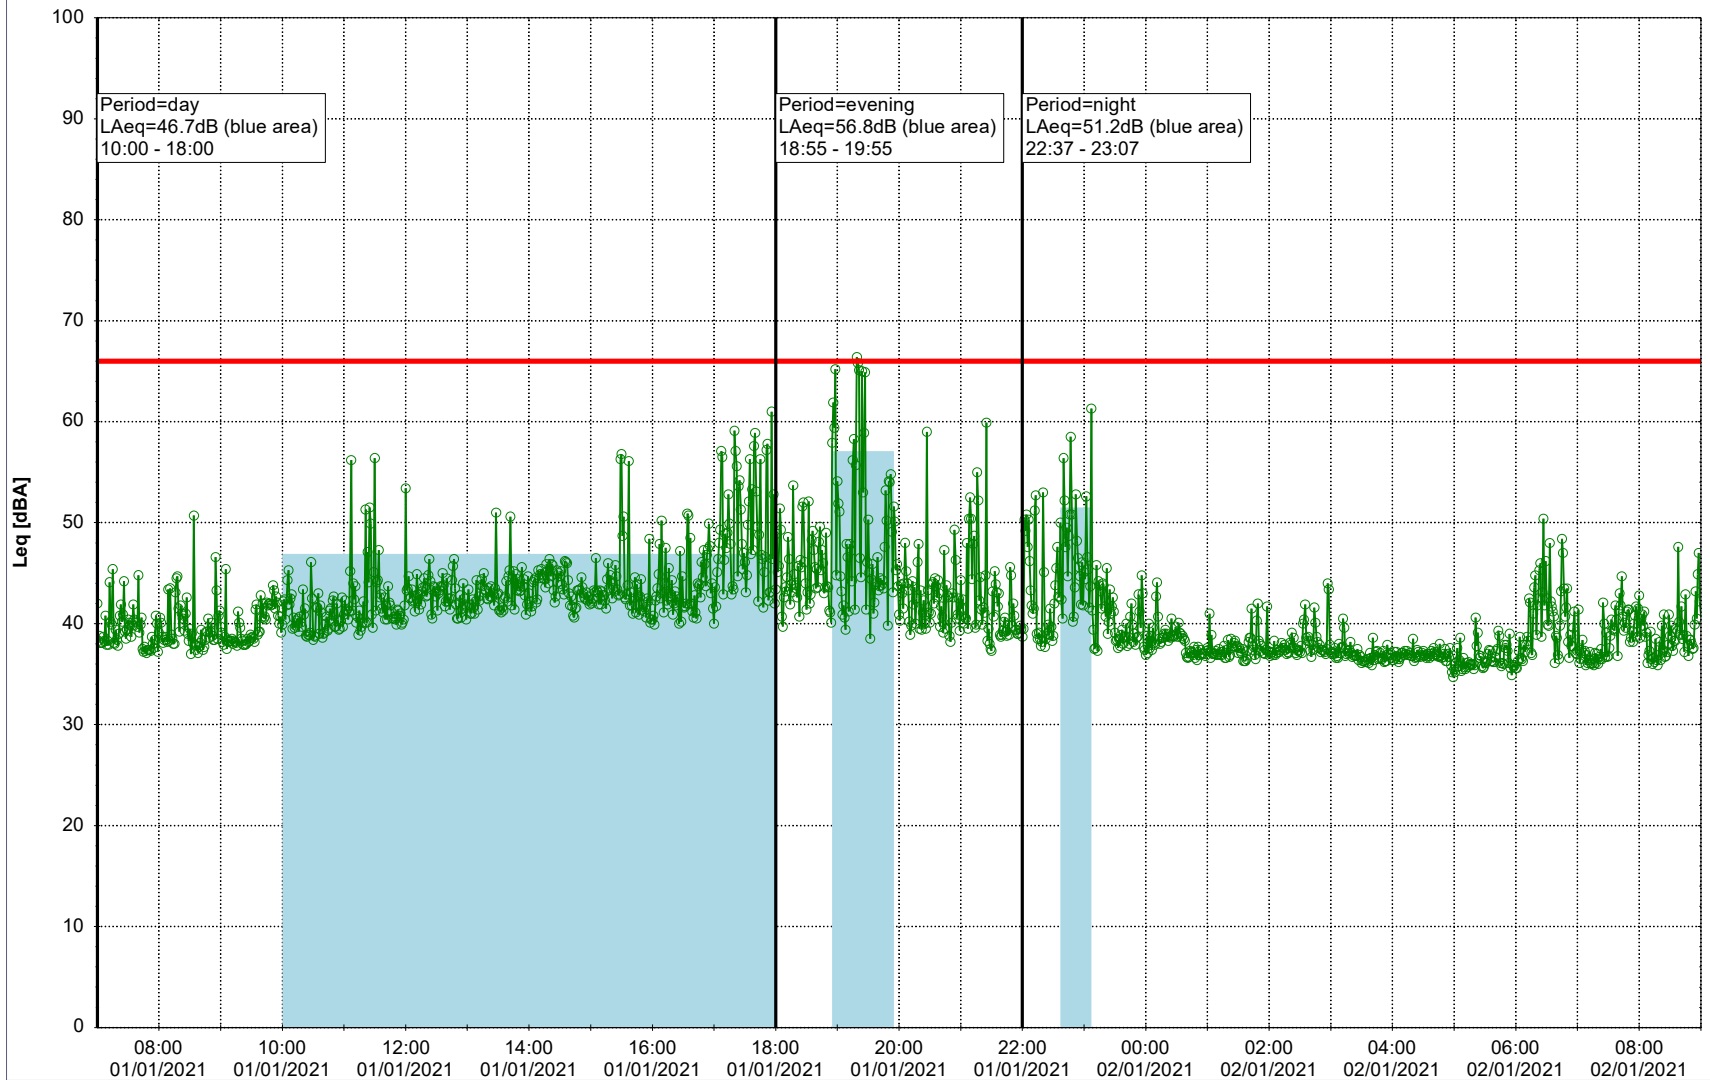

...

Noise Time Related Diagram

31/12/2020
01/01/2021

○○○ EBR-OVK_NS02

Project: Kronos Sydhavnen
Construction: Enghave Brygge
Location: N-V

Plan View

Remarks

...

Noise Time Related Diagram

01/01/2021
02/01/2021

○○○○ EBR-OVK_NS02

Project: Kronos Sydhavnen
Construction: Enghave Brygge
Location: N-V

Plan View

Remarks

- Ørsted Værket

Noise Time Related Diagram

02/01/2021
03/01/2021

○○○ EBR-OVK_NS02

Project: Kronos Sydhavnen
Construction: Enghave Brygge
Location: N-V

Plan View

Remarks

- Ørsted Værket

Noise Time Related Diagram

03/01/2021
04/01/2021