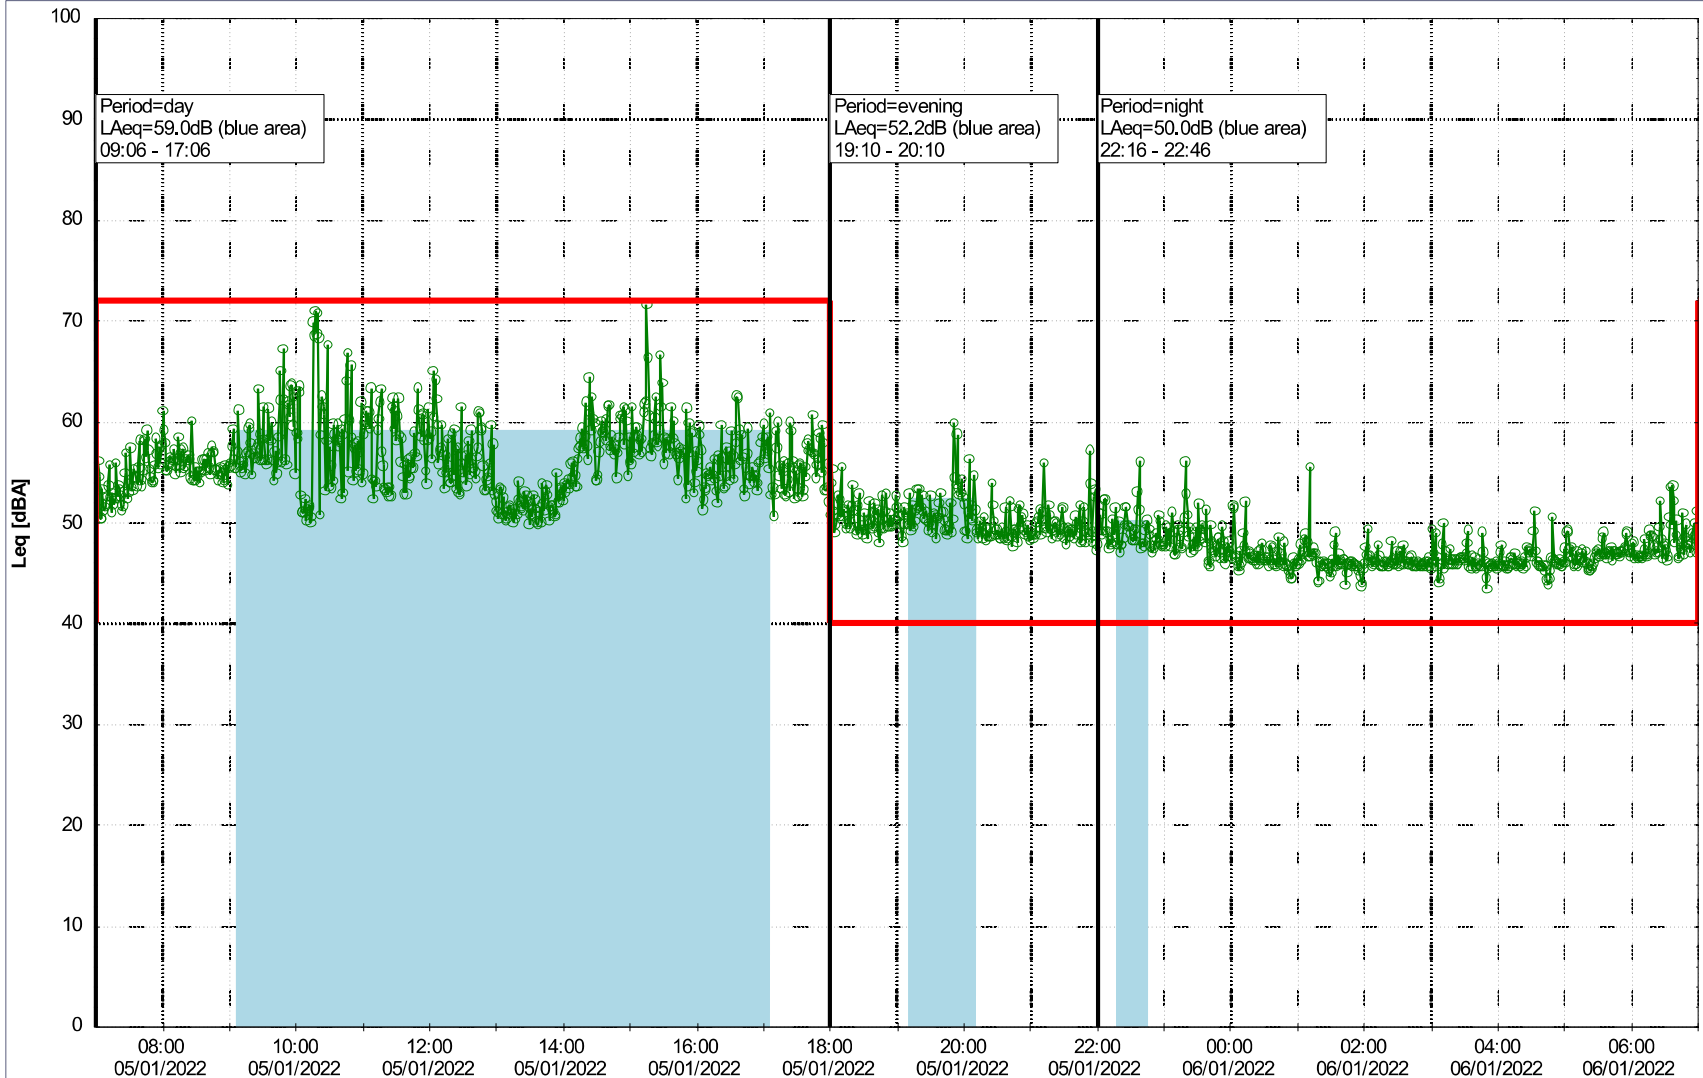

Plan View

Remarks

...

Noise Time Related Diagram

04/01/2022
05/01/2022

○○○○ MOP_NS01

Project: Kronos Sydhavnen
Construction: Mozarts Plads
Location: N-V

Plan View

Remarks

...

Noise Time Related Diagram

05/01/2022
06/01/2022

○○○○ MOP_NS01

Project: Kronos Sydhavnen
Construction: Mozarts Plads
Location: N-V

Plan View

Remarks