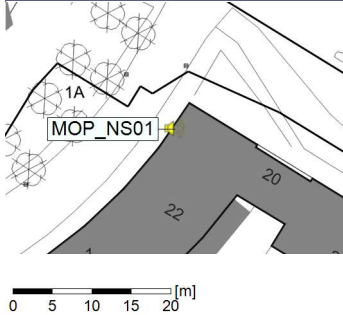

Remarks

...

Noise Time Related Diagram

05/01/2022
06/01/2022

○○○○ MOP_NS01

Project: Kronos Sydhavnen
Construction: Mozarts Plads
Location: N-V

Plan View

Remarks