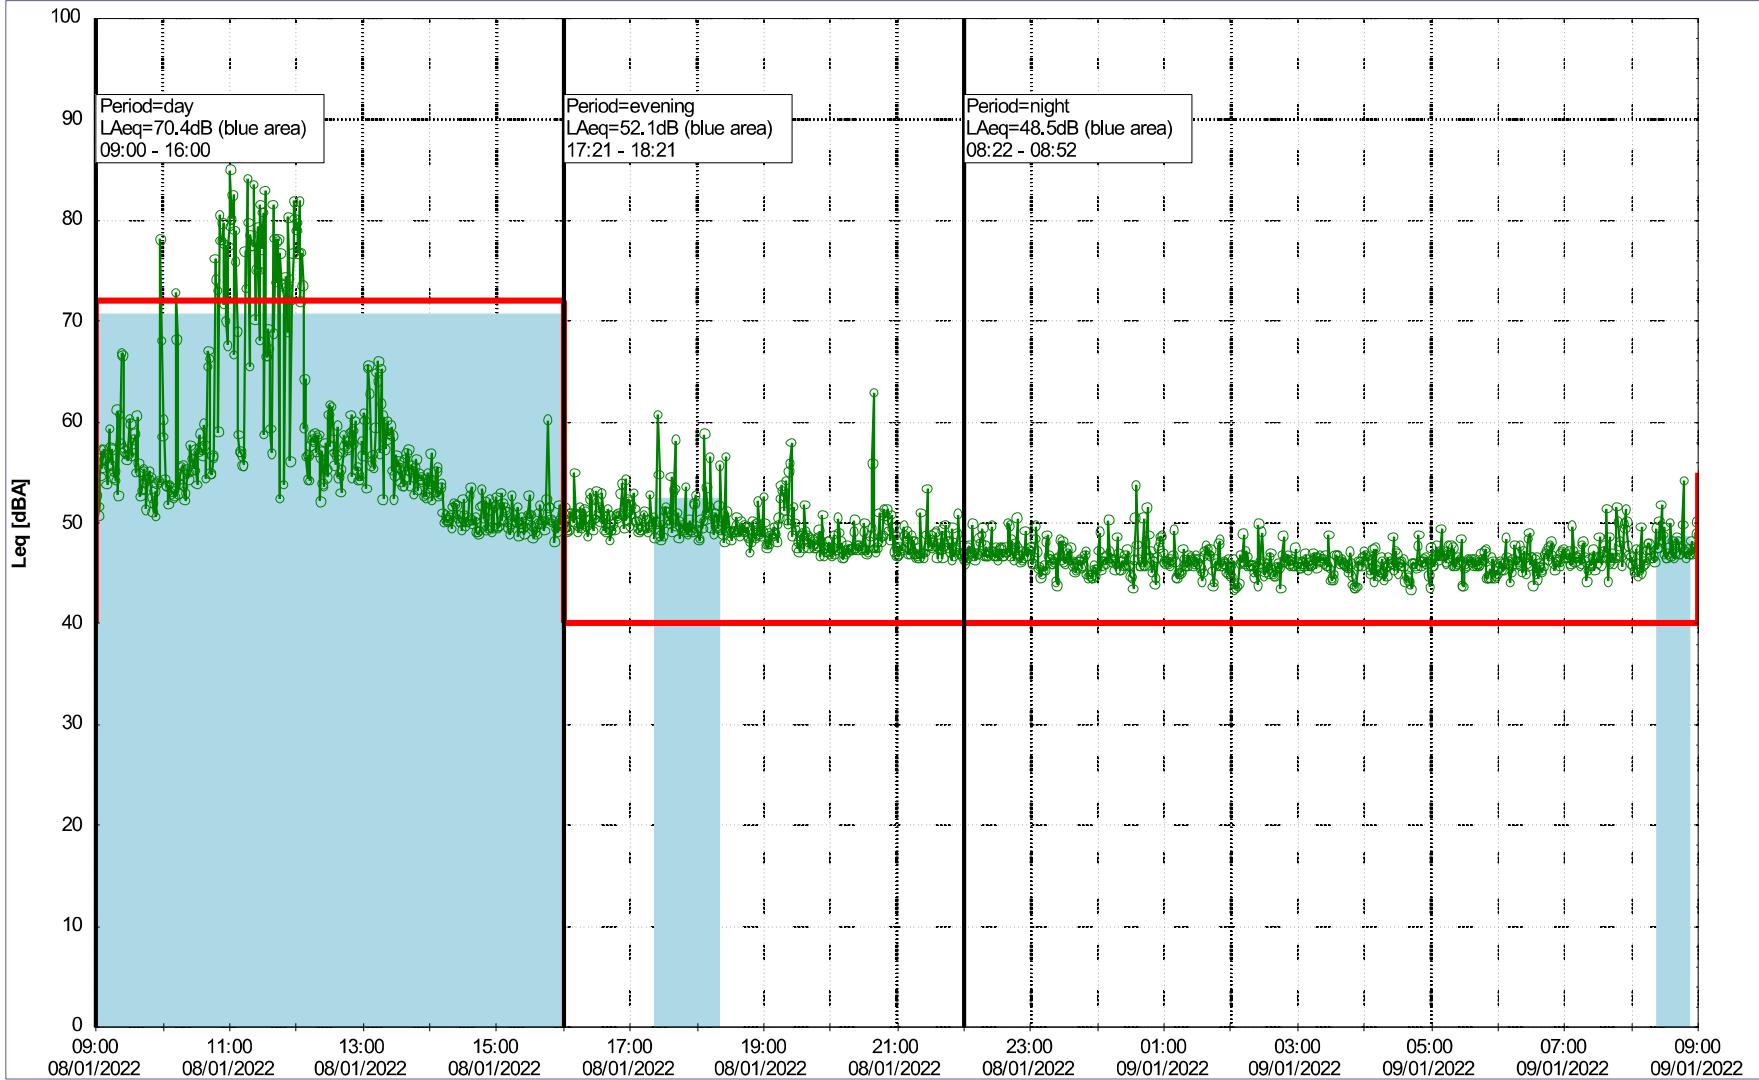

Noise Time Related Diagram

07/01/2022
08/01/2022

○○○○ MOP_NS01

Project: Kronos Sydhavnen
Construction: Mozarts Plads
Location: N-V

Plan View

Remarks

...

Noise Time Related Diagram

08/01/2022
09/01/2022

○○○ MOP_NS01

Project: Kronos Sydhavnen
Construction: Mozarts Plads
Location: N-V

Plan View

Remarks

...

Noise Time Related Diagram

09/01/2022
10/01/2022