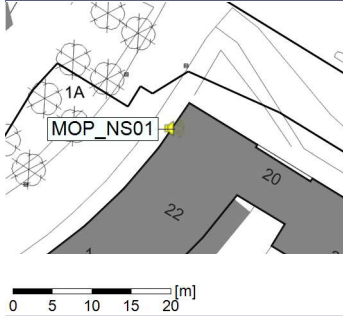

08/01/2022
09/01/2022

○○○ MOP_NS01

Project: Kronos Sydhavnen
Construction: Mozarts Plads
Location: N-V

Plan View

Remarks

...

Noise Time Related Diagram

09/01/2022
10/01/2022