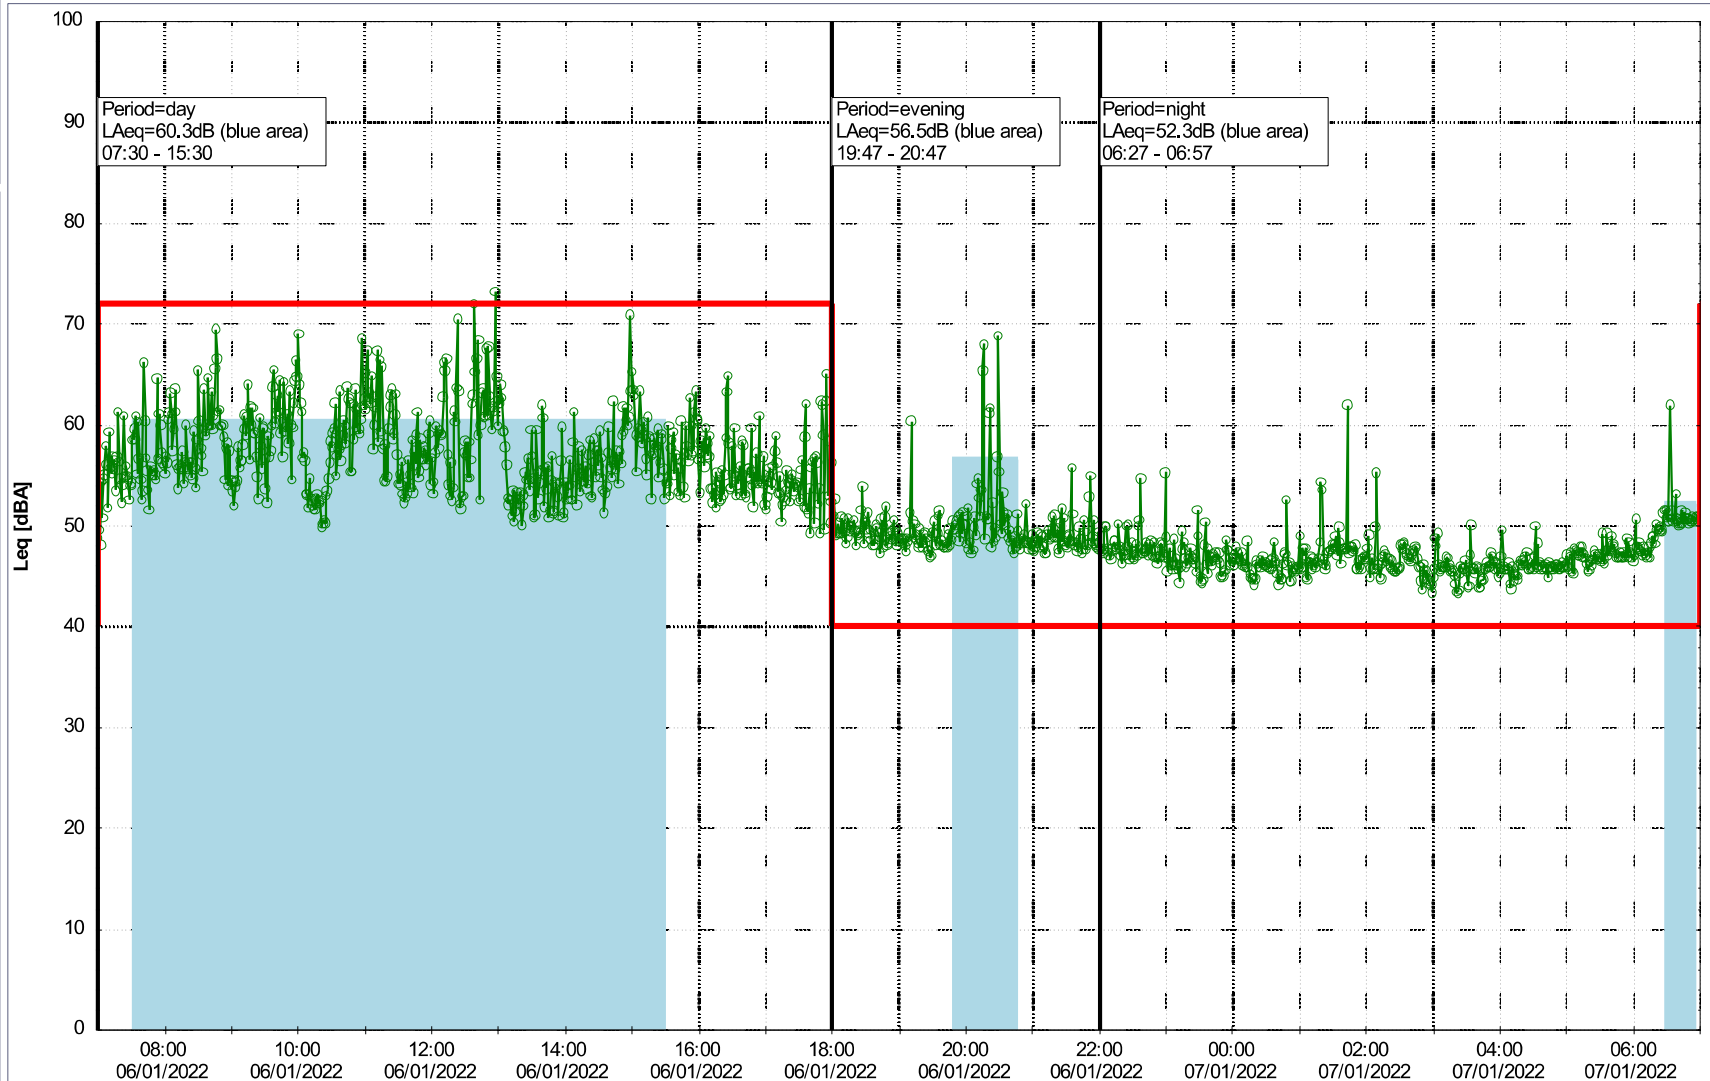

Noise Time Related Diagram

06/01/2022
07/01/2022

○○○○ MOP_NS01