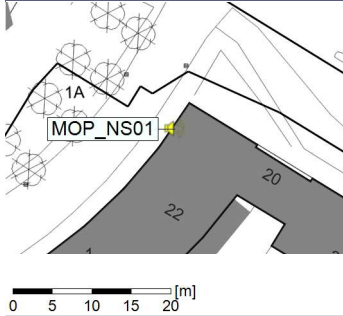

Noise Time Related Diagram

07/01/2022
08/01/2022

○○○○ MOP_NS01

Project: Kronos Sydhavnen
Construction: Mozarts Plads
Location: N-V

Plan View

Remarks

...

Noise Time Related Diagram