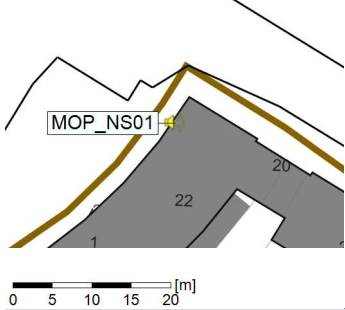

Plan View

Remarks

...

Noise Time Related Diagram

04/01/2022
05/01/2022

○○○○ MOP_NS01

Project: Kronos Sydhavnen
Construction: Mozarts Plads
Location: N-V

Plan View