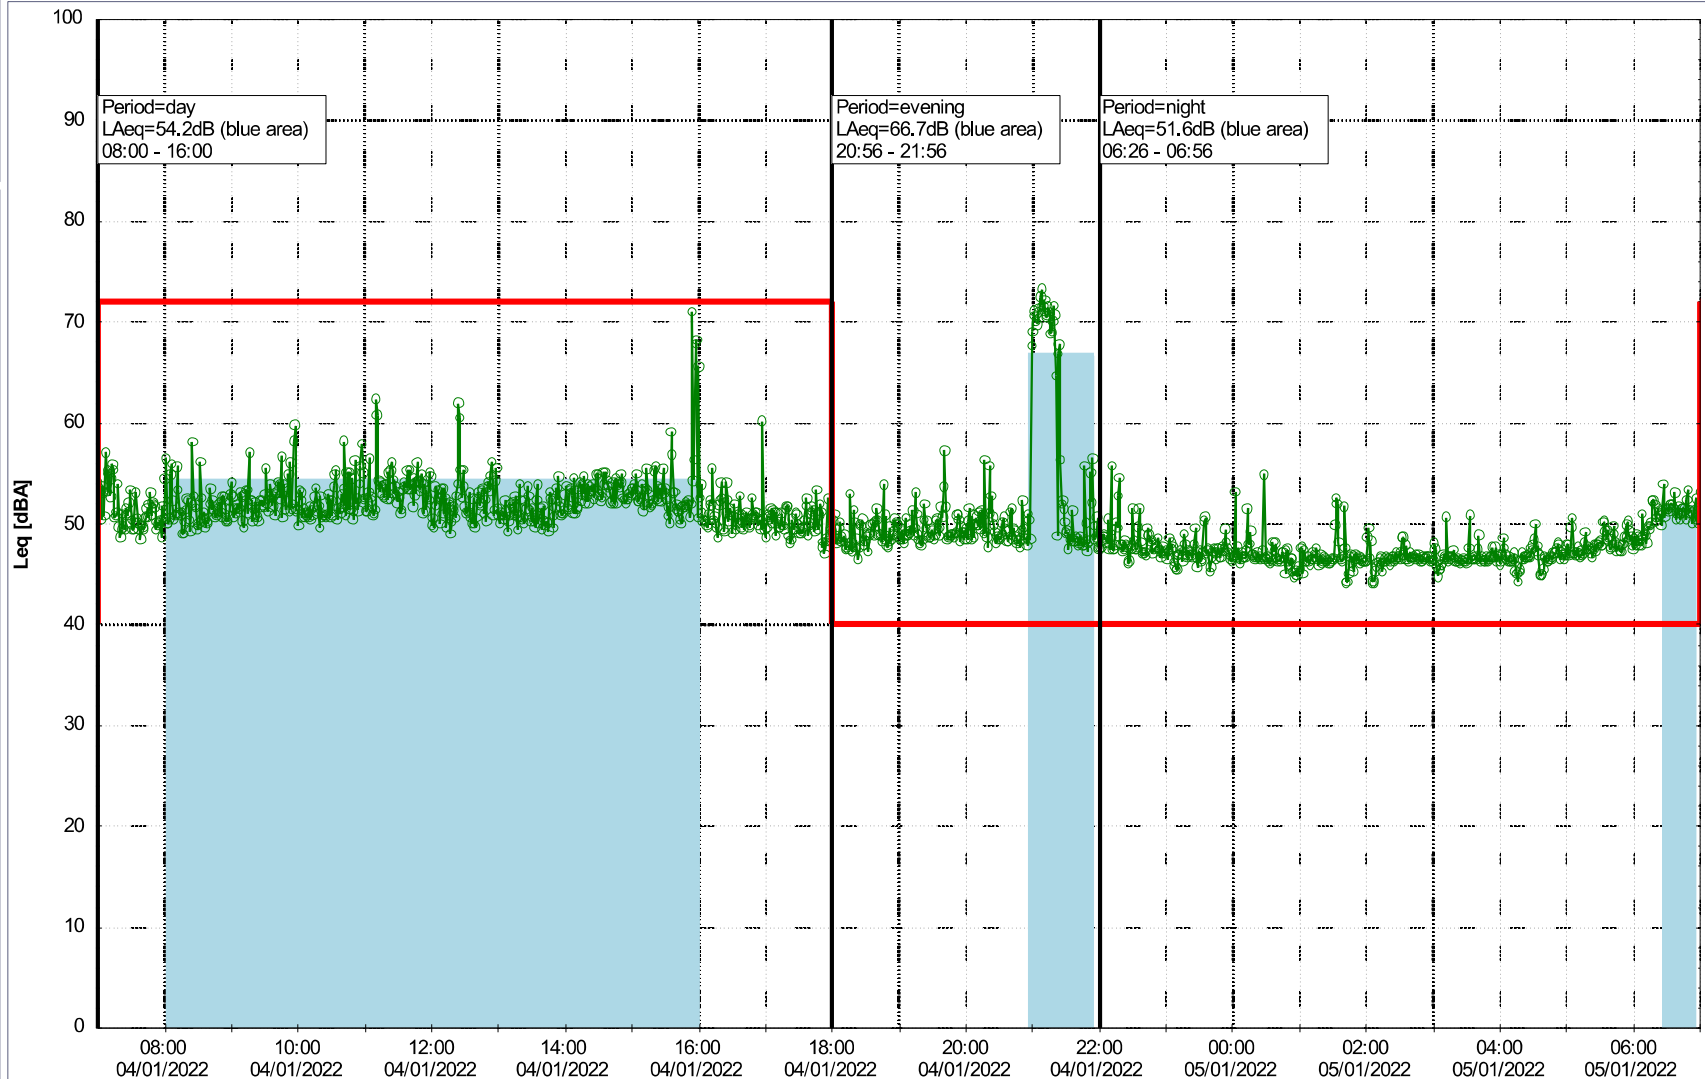

Plan View

Remarks

...

Noise Time Related Diagram

04/01/2022
05/01/2022

○○○○ MOP_NS01

Project: Kronos Sydhavnen
Construction: Mozarts Plads
Location: N-V

Plan View

Remarks

...

Noise Time Related Diagram

05/01/2022
06/01/2022

○○○○ MOP_NS01

Project: Kronos Sydhavnen
Construction: Mozarts Plads
Location: N-V

Plan View

Remarks

...

Noise Time Related Diagram

06/01/2022
07/01/2022

○○○○ MOP_NS01

Project: Kronos Sydhavnen
Construction: Mozarts Plads
Location: N-V

Plan View

Remarks

...

Noise Time Related Diagram

07/01/2022
08/01/2022

○○○○ MOP_NS01

Project: Kronos Sydhavnen
Construction: Mozarts Plads
Location: N-V

Plan View

Remarks

...

Noise Time Related Diagram