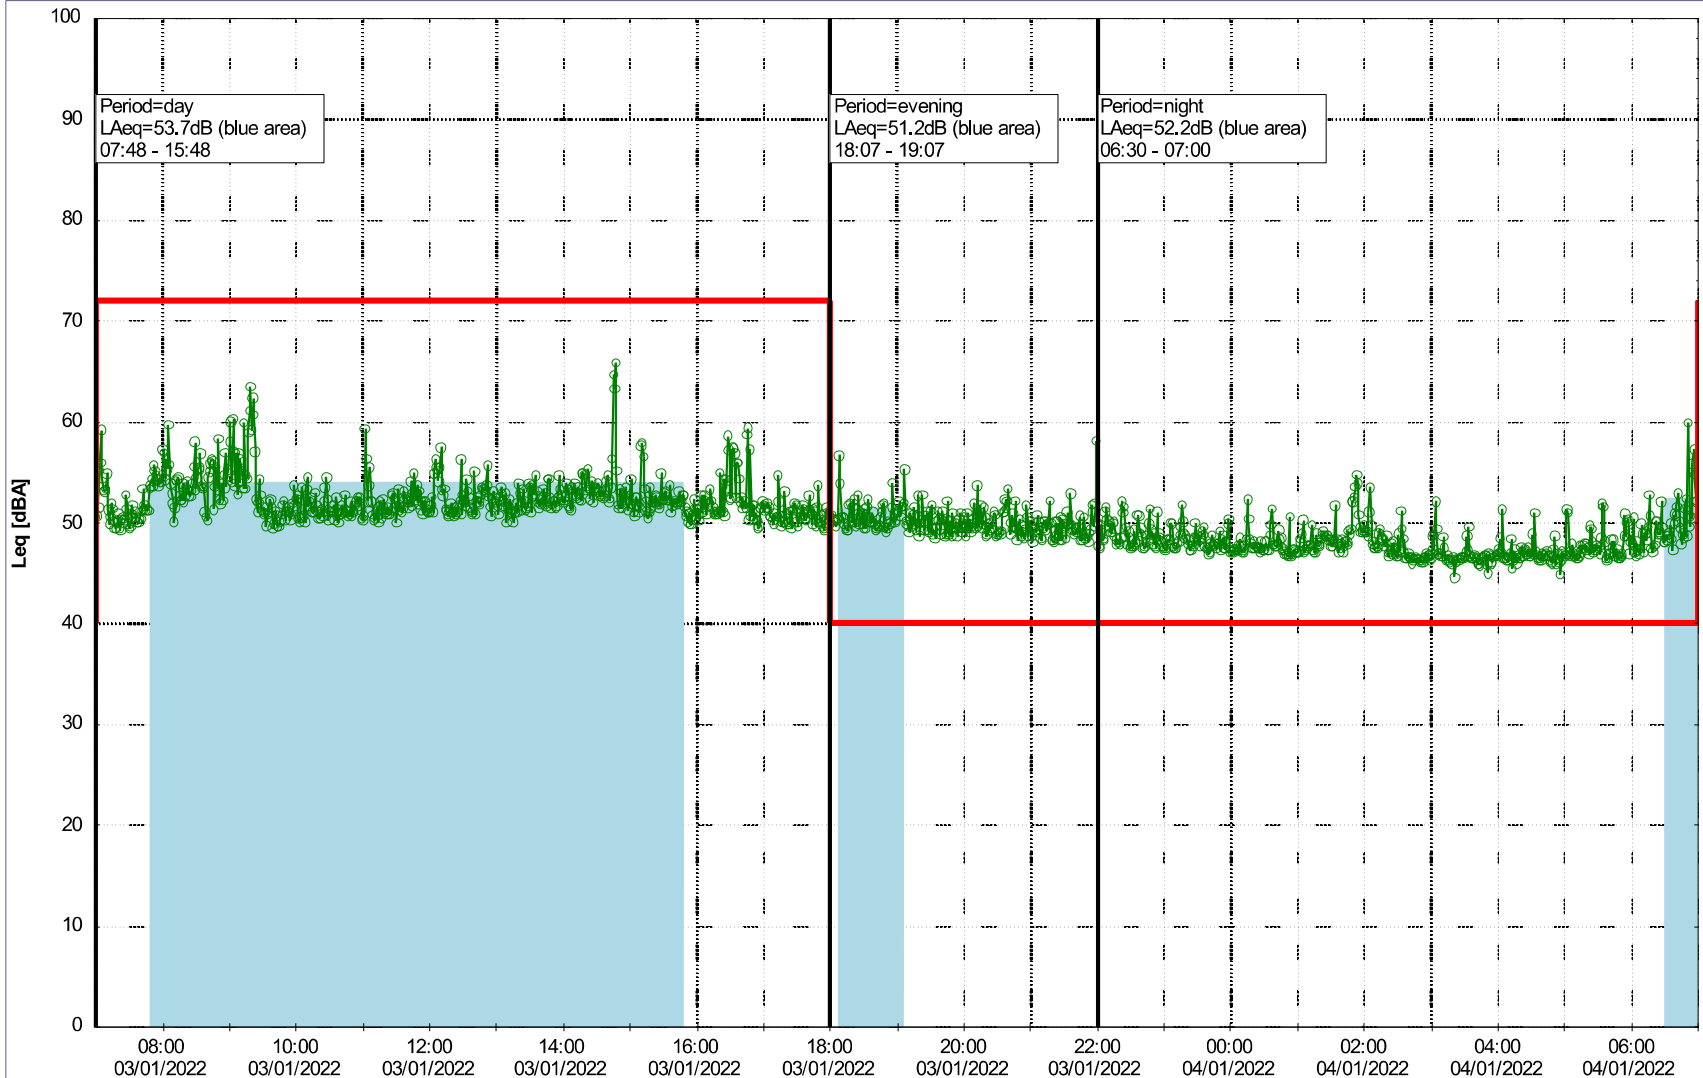

Noise Time Related Diagram

03/01/2022
04/01/2022

○○○○ MOP_NS01