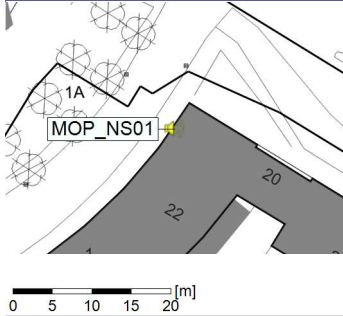

Project: Kronos Sydhavnen
Construction: Mozarts Plads
Location: N-V

Plan View

Remarks

...

Noise Time Related Diagram

03/01/2022
04/01/2022

○○○○ MOP_NS01

Project: Kronos Sydhavnen
Construction: Mozarts Plads
Location: N-V