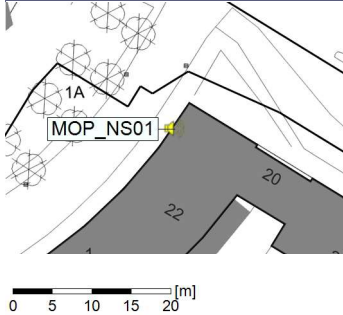

...

Noise Time Related Diagram

06/01/2022
07/01/2022

○○○○ MOP_NS01

Project: Kronos Sydhavnen
Construction: Mozarts Plads
Location: N-V

Plan View

Remarks

...