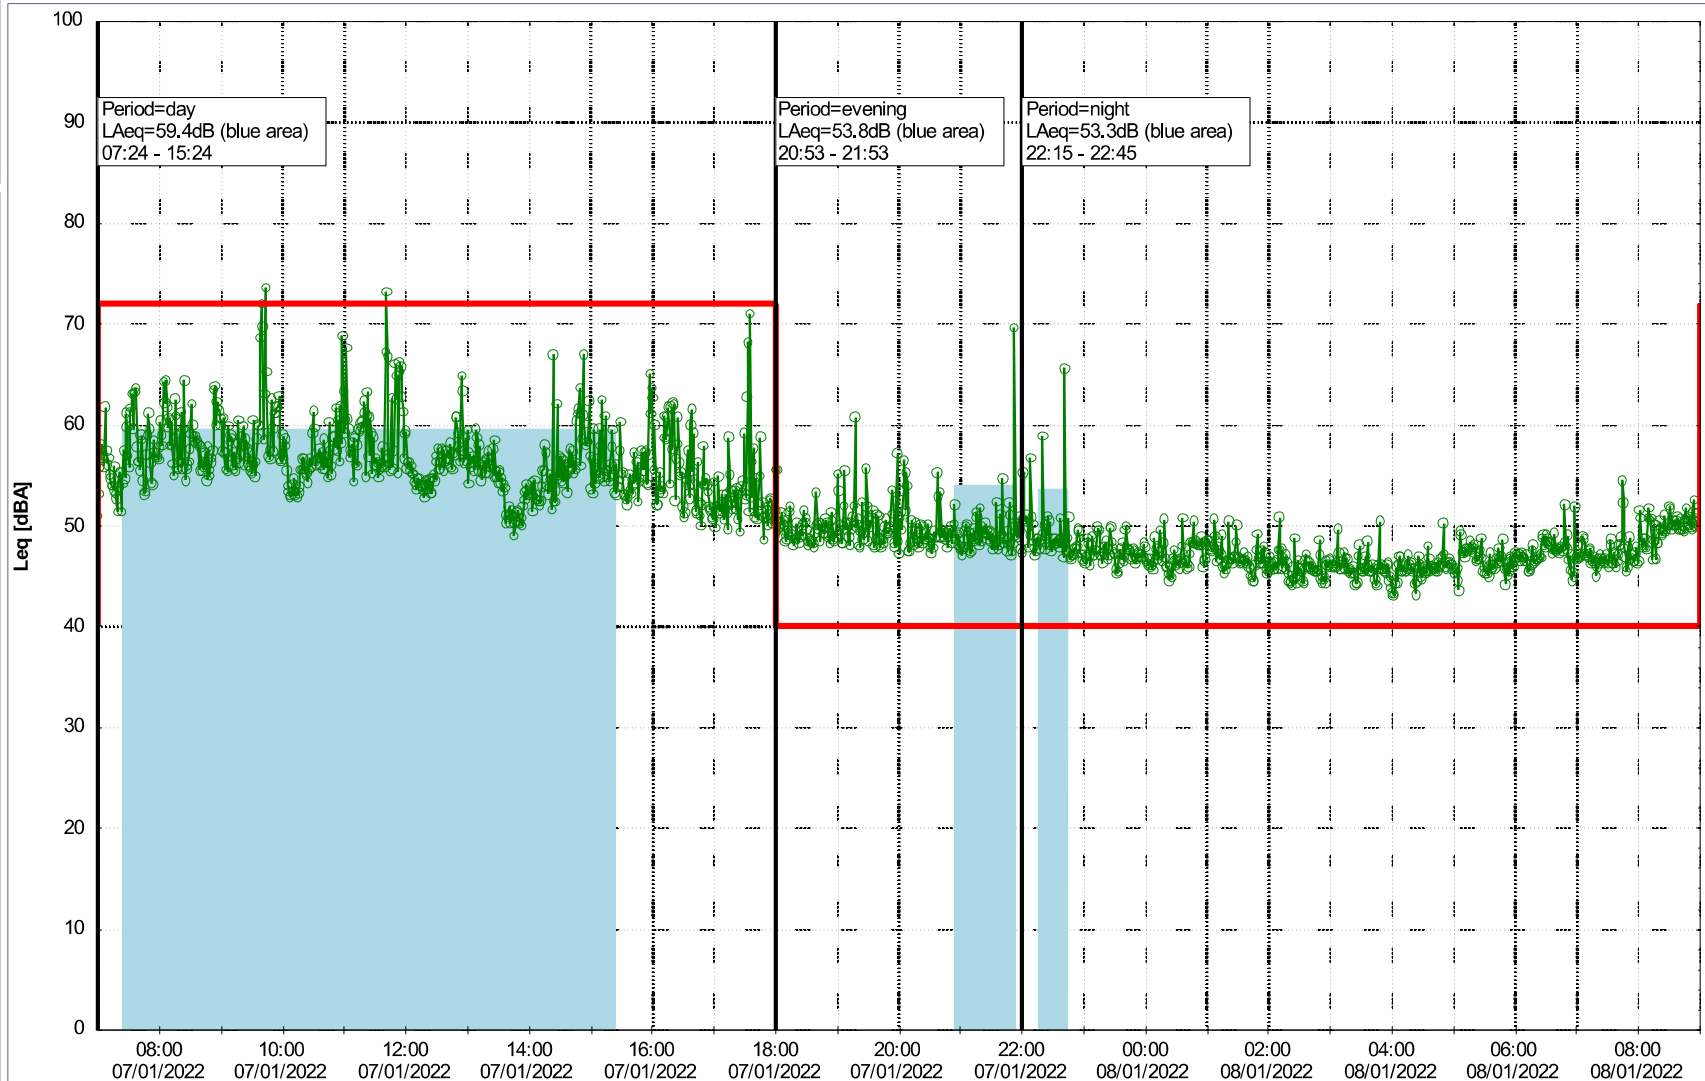

...

Noise Time Related Diagram

06/01/2022
07/01/2022

○○○○ MOP_NS01

Project: Kronos Sydhavnen
Construction: Mozarts Plads
Location: N-V

Plan View

Remarks

...

Noise Time Related Diagram

07/01/2022
08/01/2022

○○○○ MOP_NS01

Project: Kronos Sydhavnen
Construction: Mozarts Plads
Location: N-V

Plan View

Remarks

...

Noise Time Related Diagram