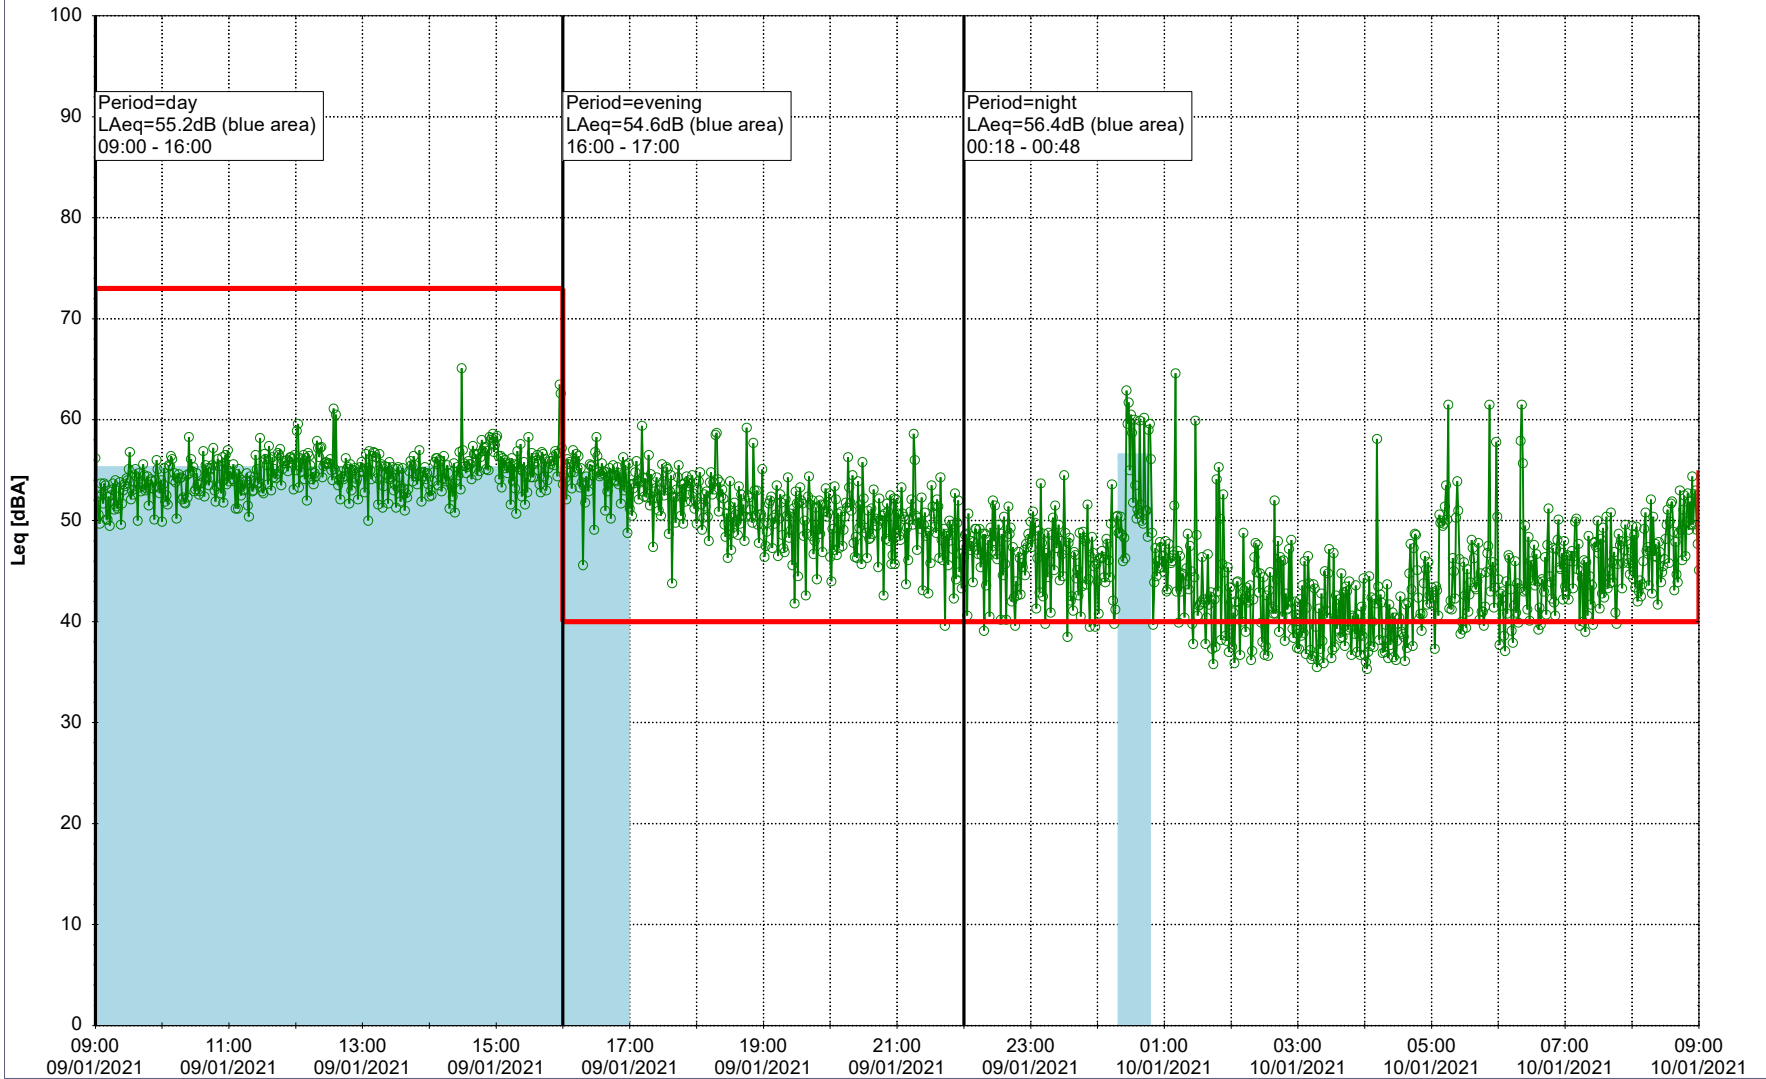

### Noise Time Related Diagram

08/01/2021  
09/01/2021

○ ○ ○ ○ HOL\_NS01

**Project:** Kronos Sydhavnen  
**Construction:** Havneholmen  
**Location:** N-V

Plan View

Remarks

...

### Noise Time Related Diagram

09/01/2021  
10/01/2021

○ ○ ○ ○ HOL\_NS01

**Project:** Kronos Sydhavnen  
**Construction:** Havneholmen  
**Location:** N-V

10/01/2021  
11/01/2021

Plan View

Remarks

...