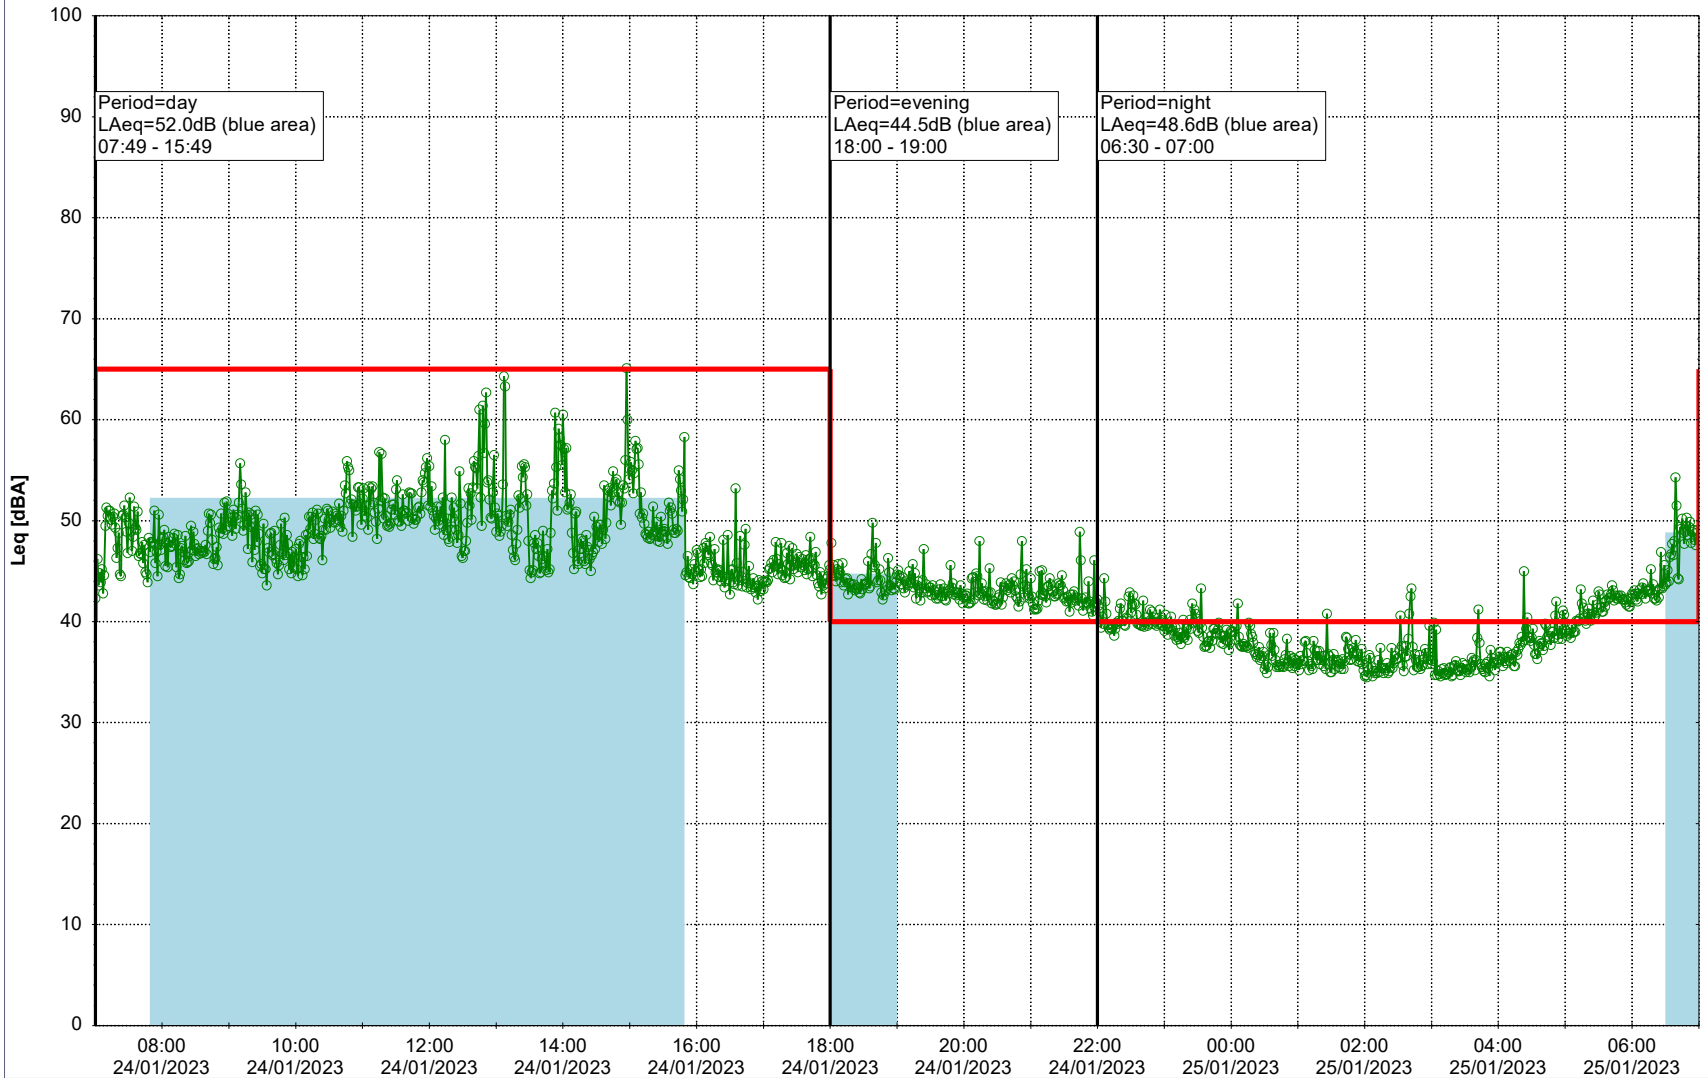

Plan View

Remarks

...

Noise Time Related Diagram

24/01/2023
25/01/2023

○○○ EBR-OVK_NS02

Project: Kronos Sydhavnen
Construction: Enghave Brygge
Location: N-V

Plan View

EBR-OVK_NS02

Remarks

...

Noise Time Related Diagram

25/01/2023
26/01/2023

○○○ EBR-OVK_NS02

Project: Kronos Sydhavnen
Construction: Enghave Brygge
Location: N-V

Plan View