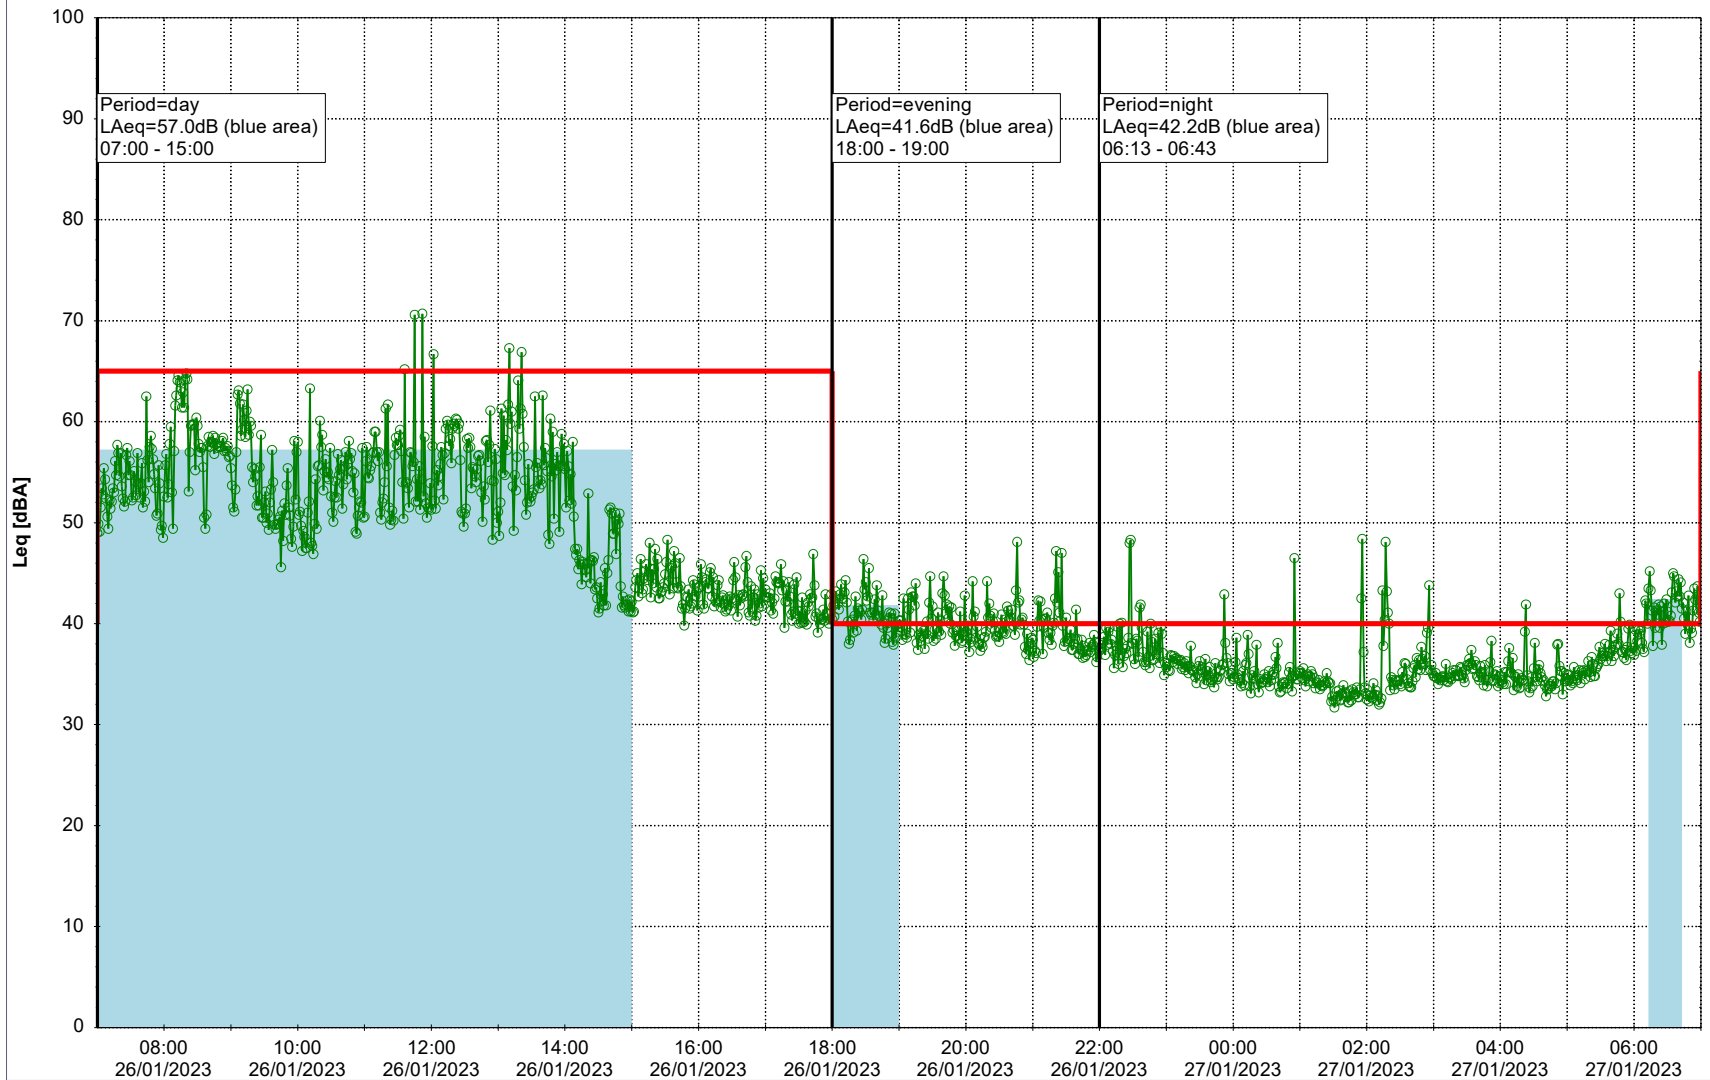

EBR-OVK_NS02

Remarks

...

Noise Time Related Diagram

25/01/2023
26/01/2023

○○○ EBR-OVK_NS02

Project: Kronos Sydhavnen
Construction: Enghave Brygge
Location: N-V

Plan View

Remarks

...

Noise Time Related Diagram

26/01/2023
27/01/2023

○○○ EBR-OVK_NS02

Project: Kronos Sydhavnen
Construction: Enghave Brygge
Location: N-V

Plan View

EBR-OVK_NS02