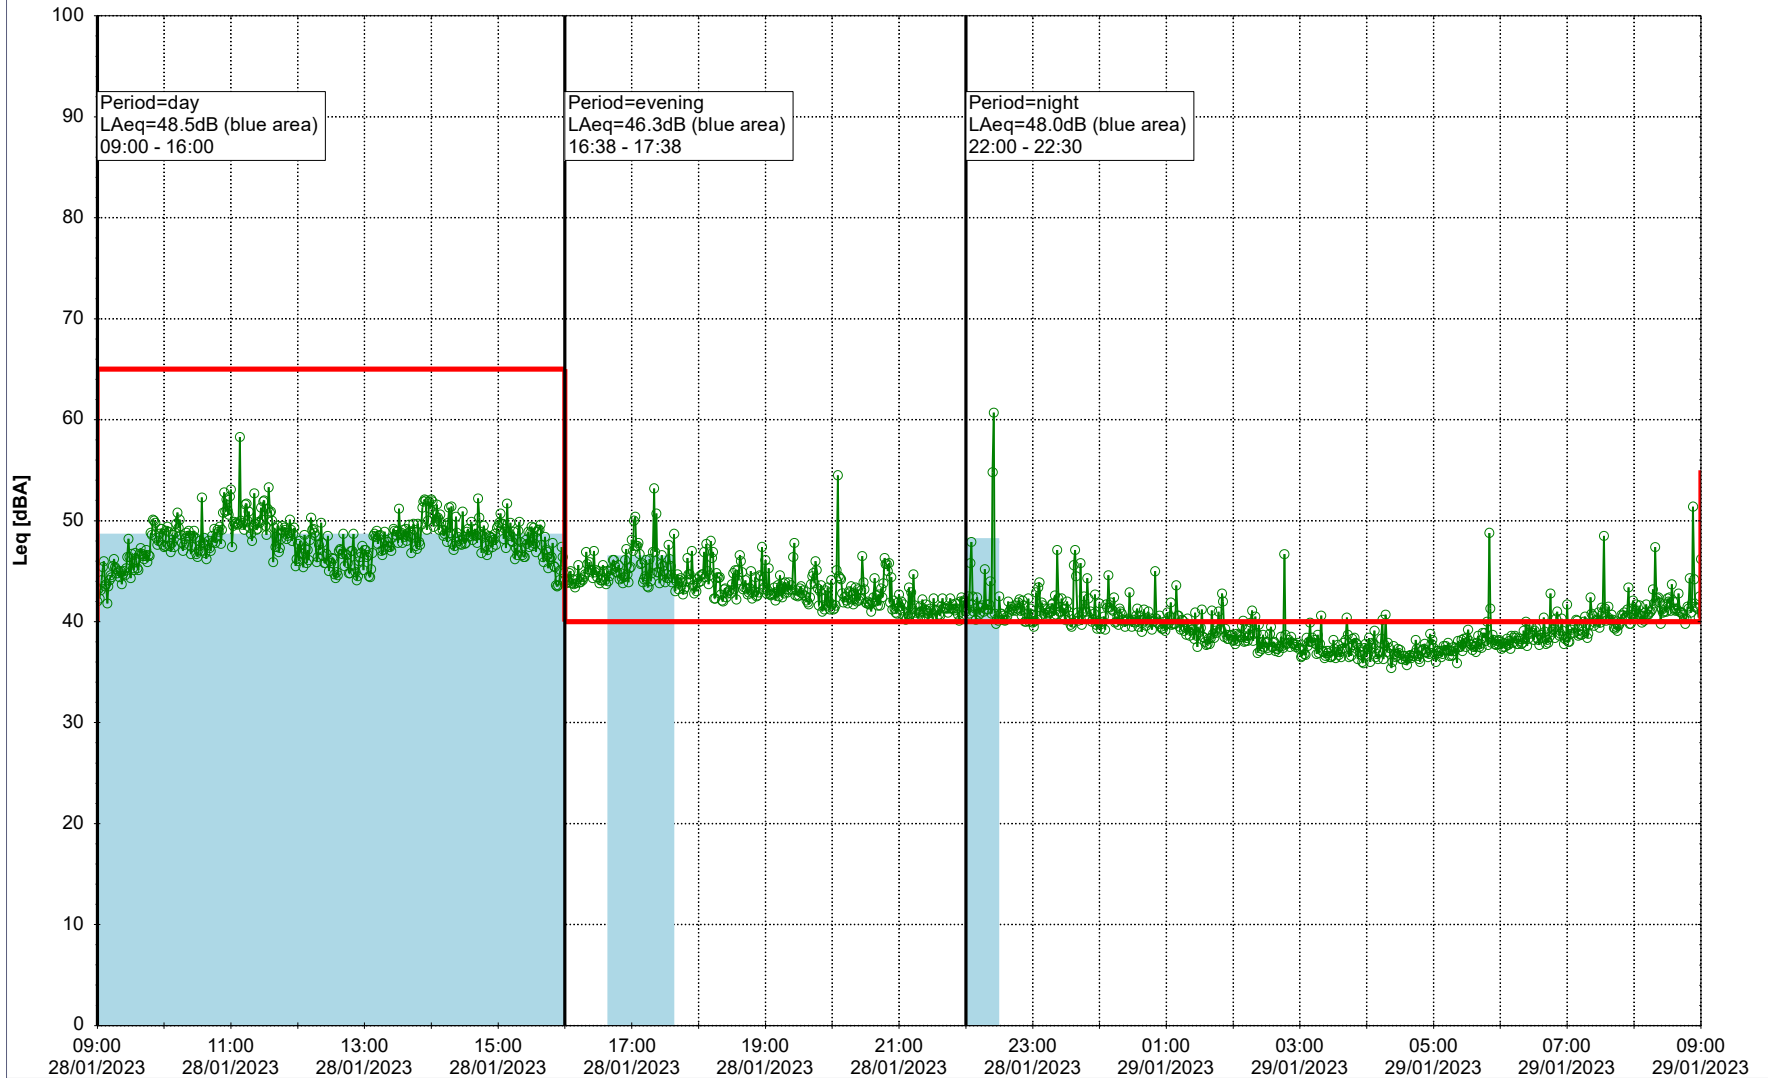

Remarks

...

Noise Time Related Diagram

27/01/2023
28/01/2023

○○○○ EBR-OVK_NS02

Project: Kronos Sydhavnen
Construction: Enghave Brygge
Location: N-V

Plan View

Remarks

...

Noise Time Related Diagram

28/01/2023
29/01/2023

○○○○ EBR-OVK_NS02

Project: Kronos Sydhavnen
Construction: Enghave Brygge
Location: N-V

Plan View

EBR-OVK_NS02

Remarks