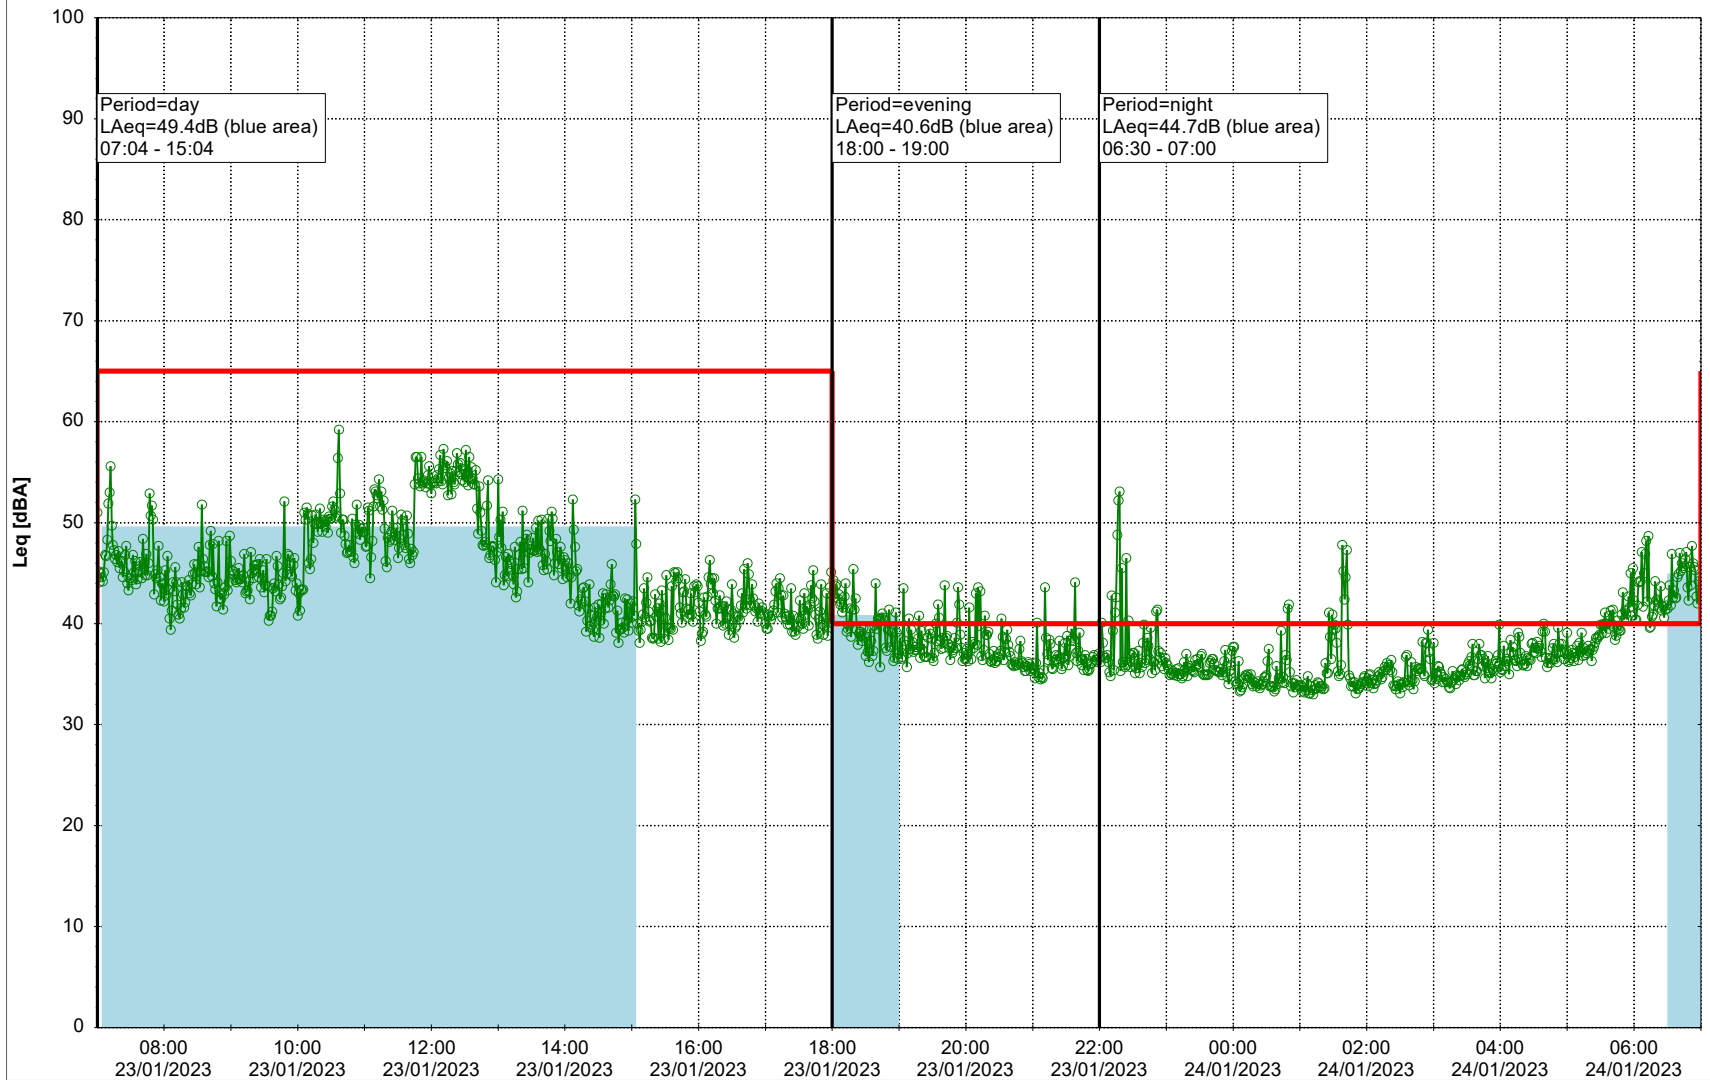

Project: Kronos Sydhavnen
Construction: Enghave Brygge
Location: N-V

Plan View

Remarks

...

Noise Time Related Diagram

23/01/2023
24/01/2023

○○○○ EBR-OVK_NS02

Project: Kronos Sydhavnen
Construction: Enghave Brygge
Location: N-V

Plan View

Remarks

...

Noise Time Related Diagram

24/01/2023
25/01/2023

○○○ EBR-OVK_NS02

Project: Kronos Sydhavnen
Construction: Enghave Brygge
Location: N-V

Plan View

EBR-OVK_NS02

Remarks

...

Noise Time Related Diagram

25/01/2023
26/01/2023

○○○ EBR-OVK_NS02

Project: Kronos Sydhavnen
Construction: Enghave Brygge
Location: N-V

Plan View