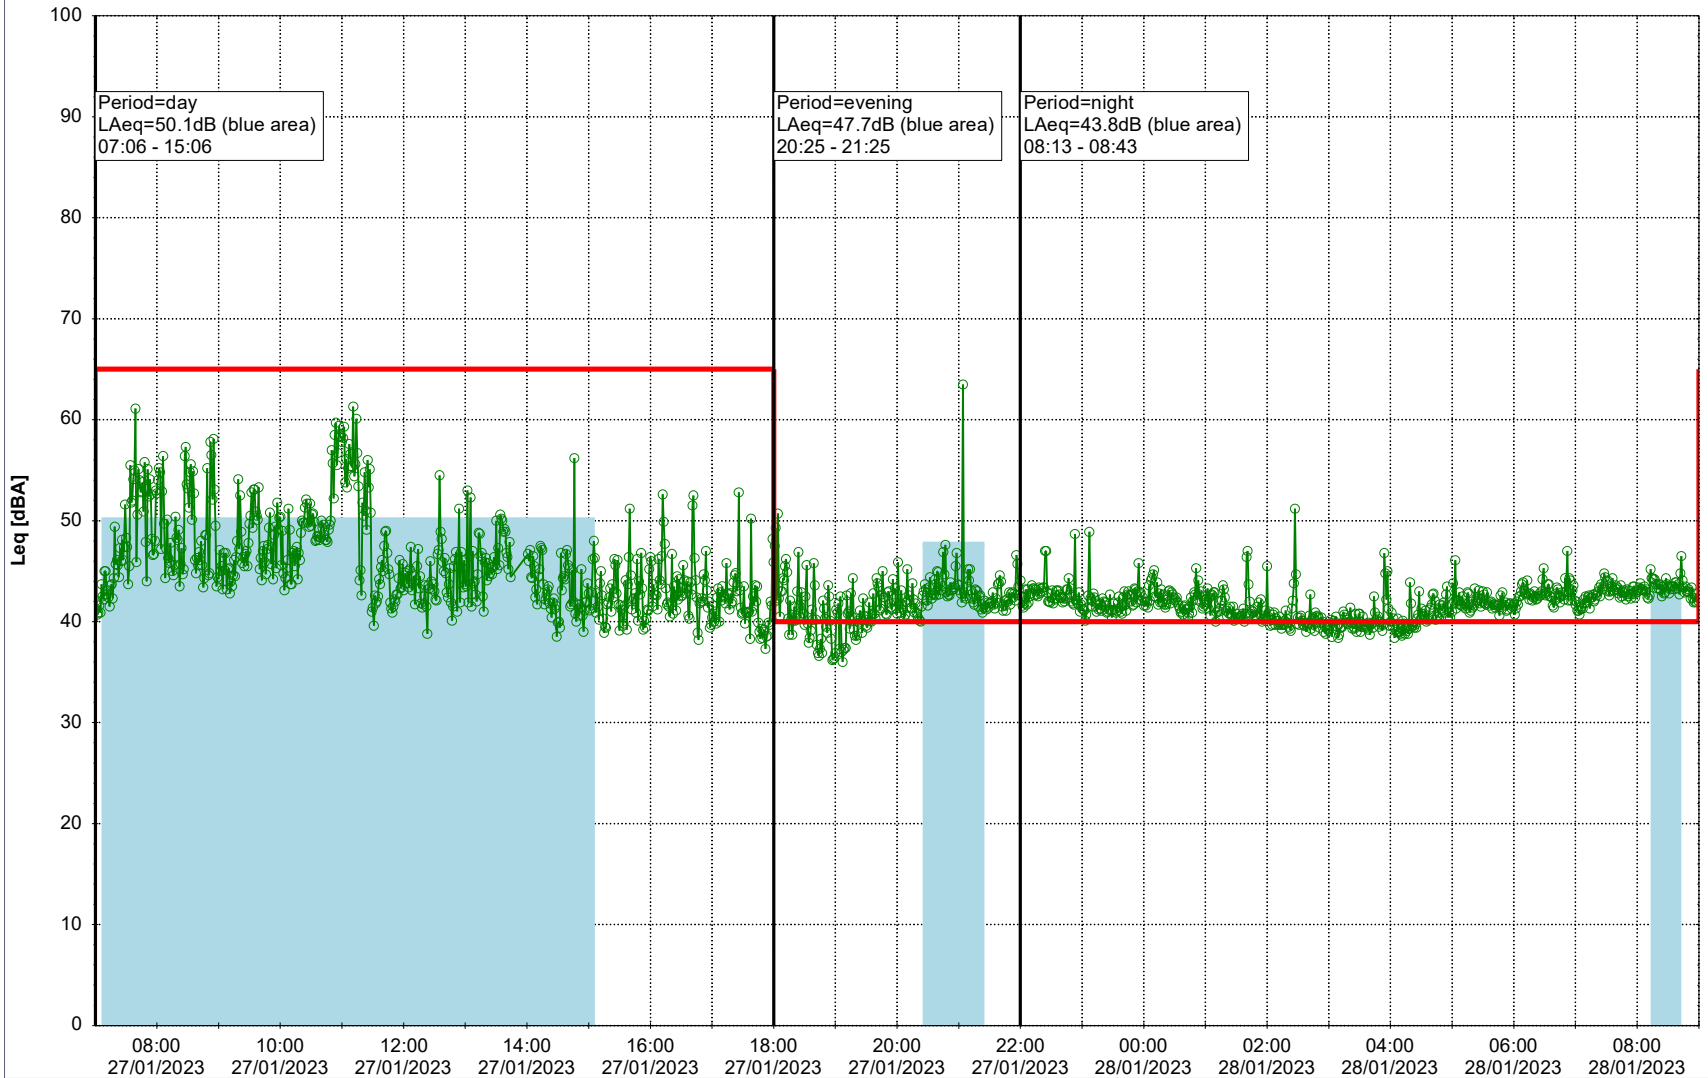

Remarks

...

Noise Time Related Diagram

26/01/2023
27/01/2023

○○○ EBR-OVK_NS02

Project: Kronos Sydhavnen
Construction: Enghave Brygge
Location: N-V

Plan View

EBR-OVK_NS02

Remarks

...

Noise Time Related Diagram

27/01/2023
28/01/2023

○○○○ EBR-OVK_NS02

Project: Kronos Sydhavnen
Construction: Enghave Brygge
Location: N-V

Plan View

Remarks

...

Noise Time Related Diagram

28/01/2023
29/01/2023

○○○○ EBR-OVK_NS02

Project: Kronos Sydhavnen
Construction: Enghave Brygge
Location: N-V

Plan View

EBR-OVK_NS02

Remarks