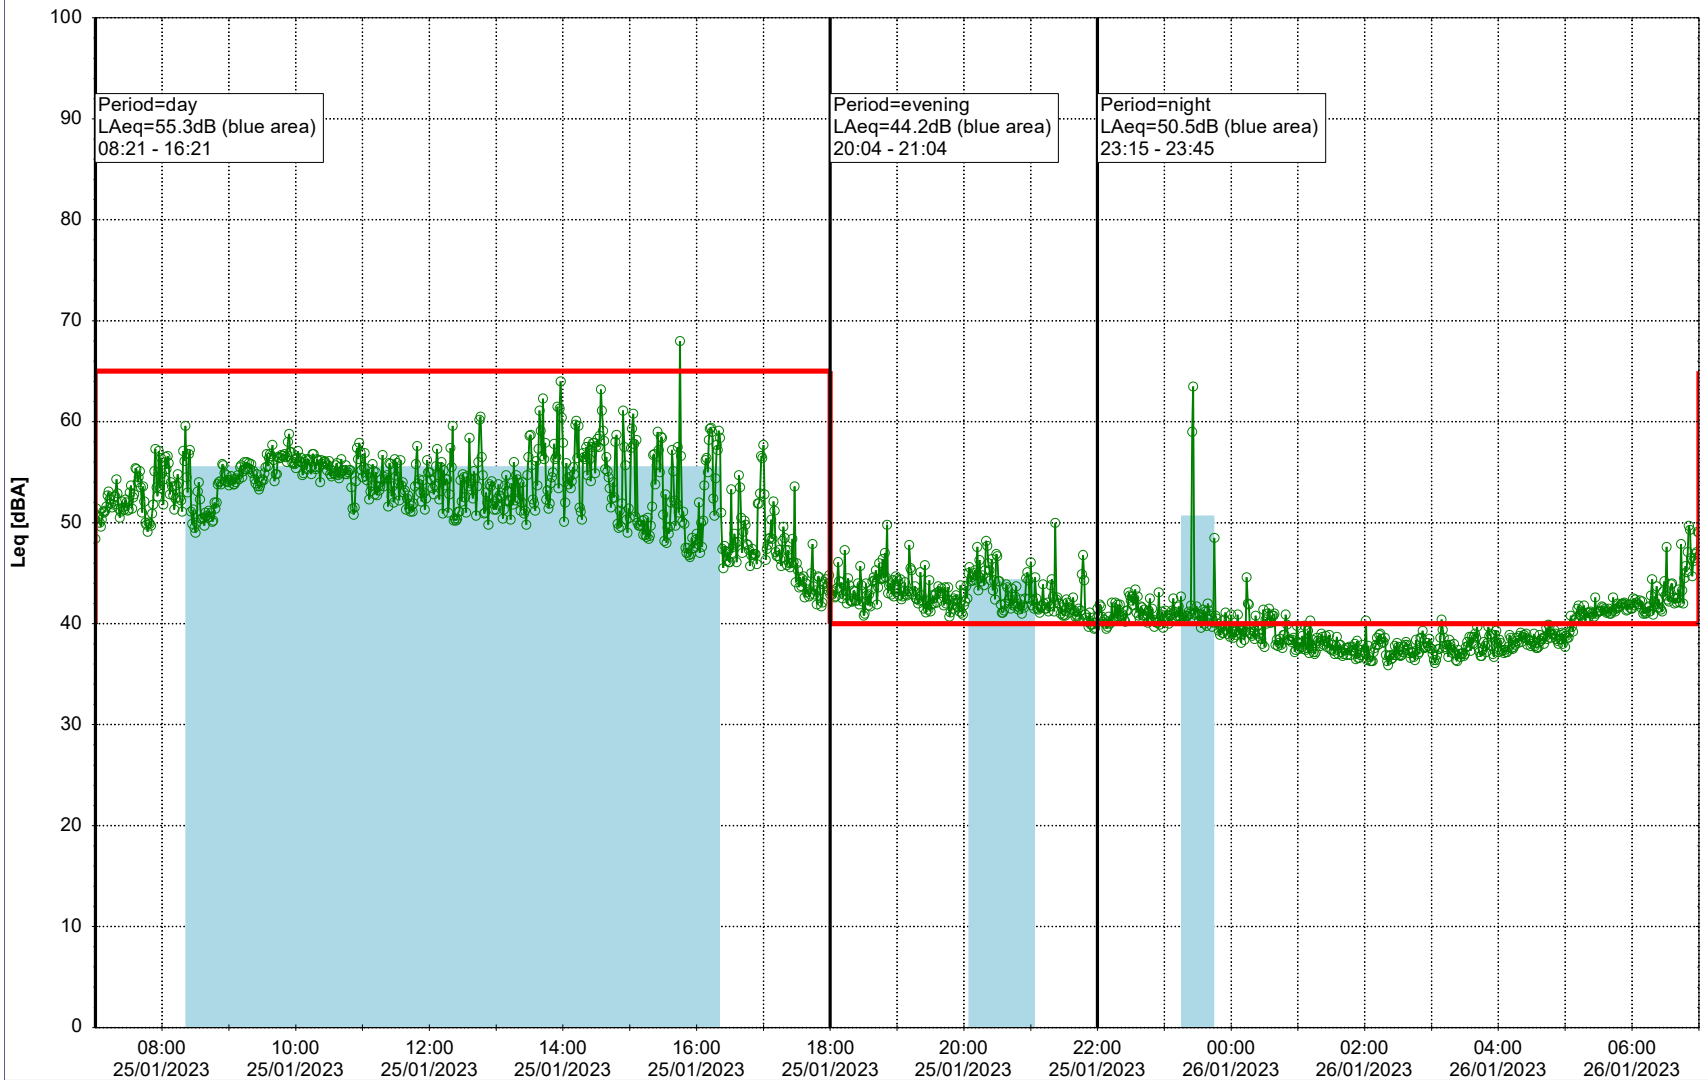

EBR-OVK_NS02

Remarks

...

Noise Time Related Diagram

25/01/2023
26/01/2023

○○○ EBR-OVK_NS02

Project: Kronos Sydhavnen
Construction: Enghave Brygge
Location: N-V

Plan View

Remarks

...

Noise Time Related Diagram

26/01/2023
27/01/2023

○○○ EBR-OVK_NS02

Project: Kronos Sydhavnen
Construction: Enghave Brygge
Location: N-V

Plan View

EBR-OVK_NS02