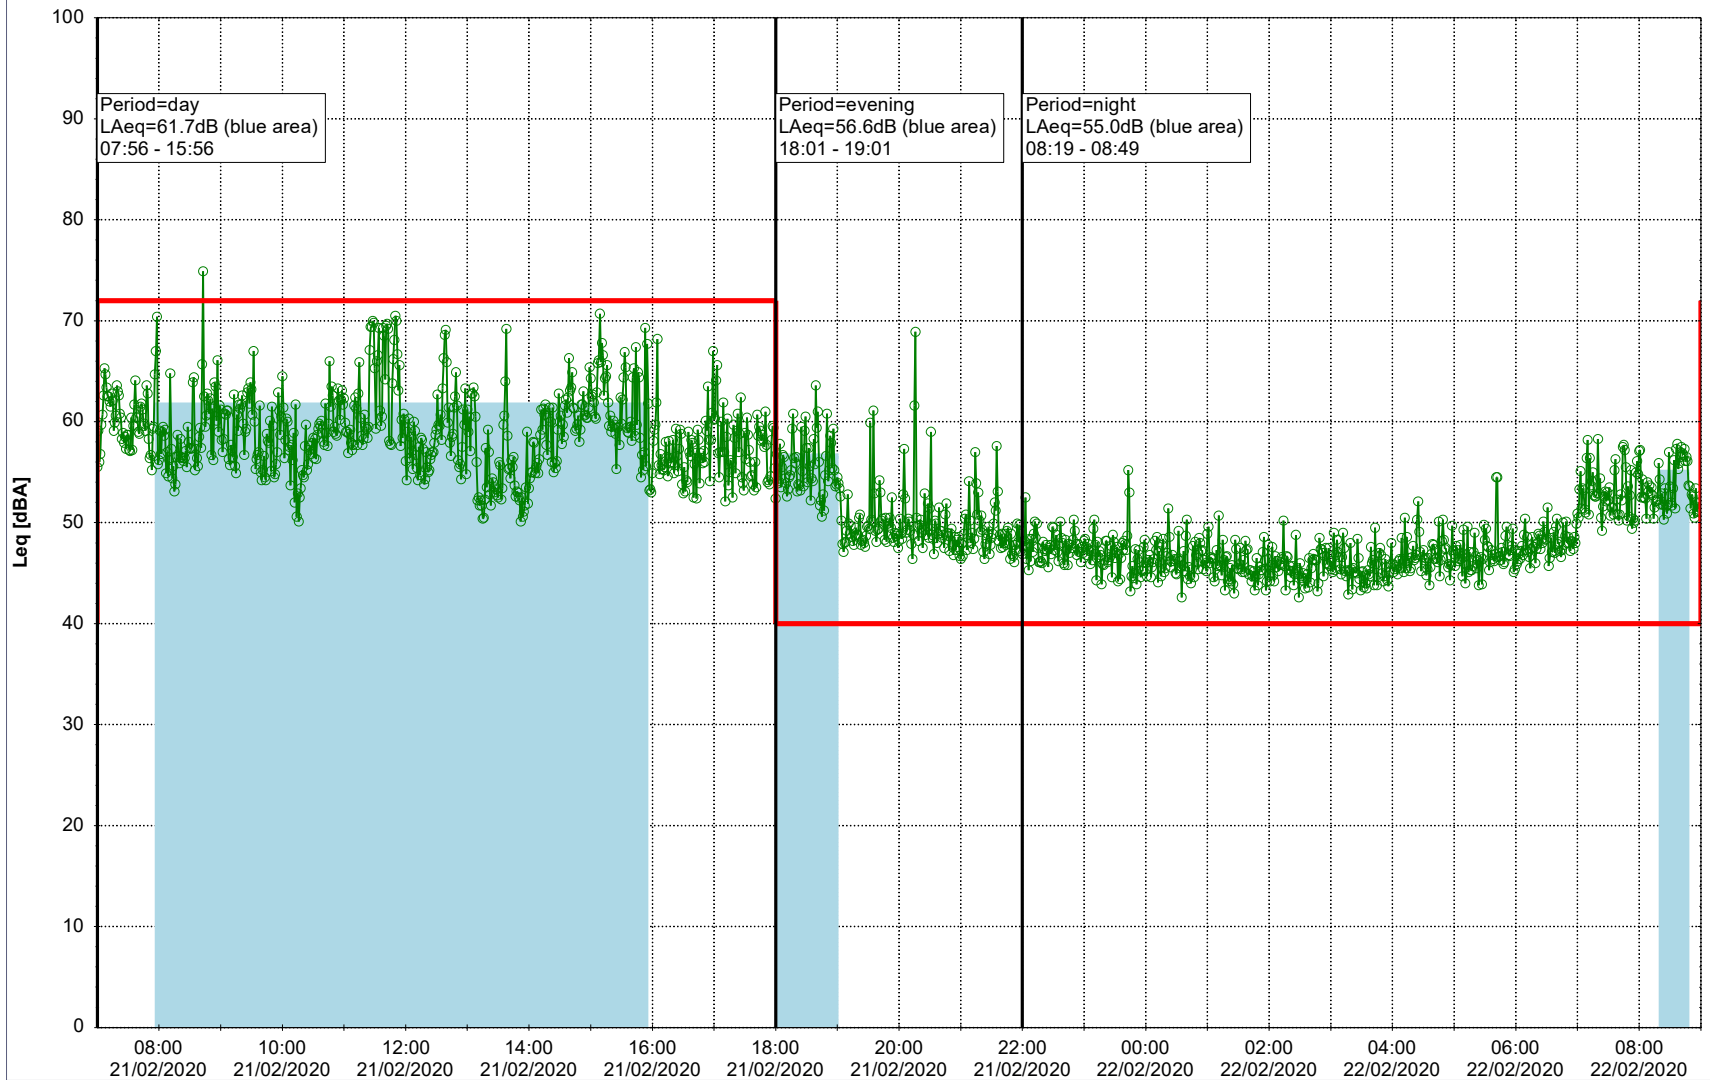

Noise Time Related Diagram

○○○○ MOP_NS01