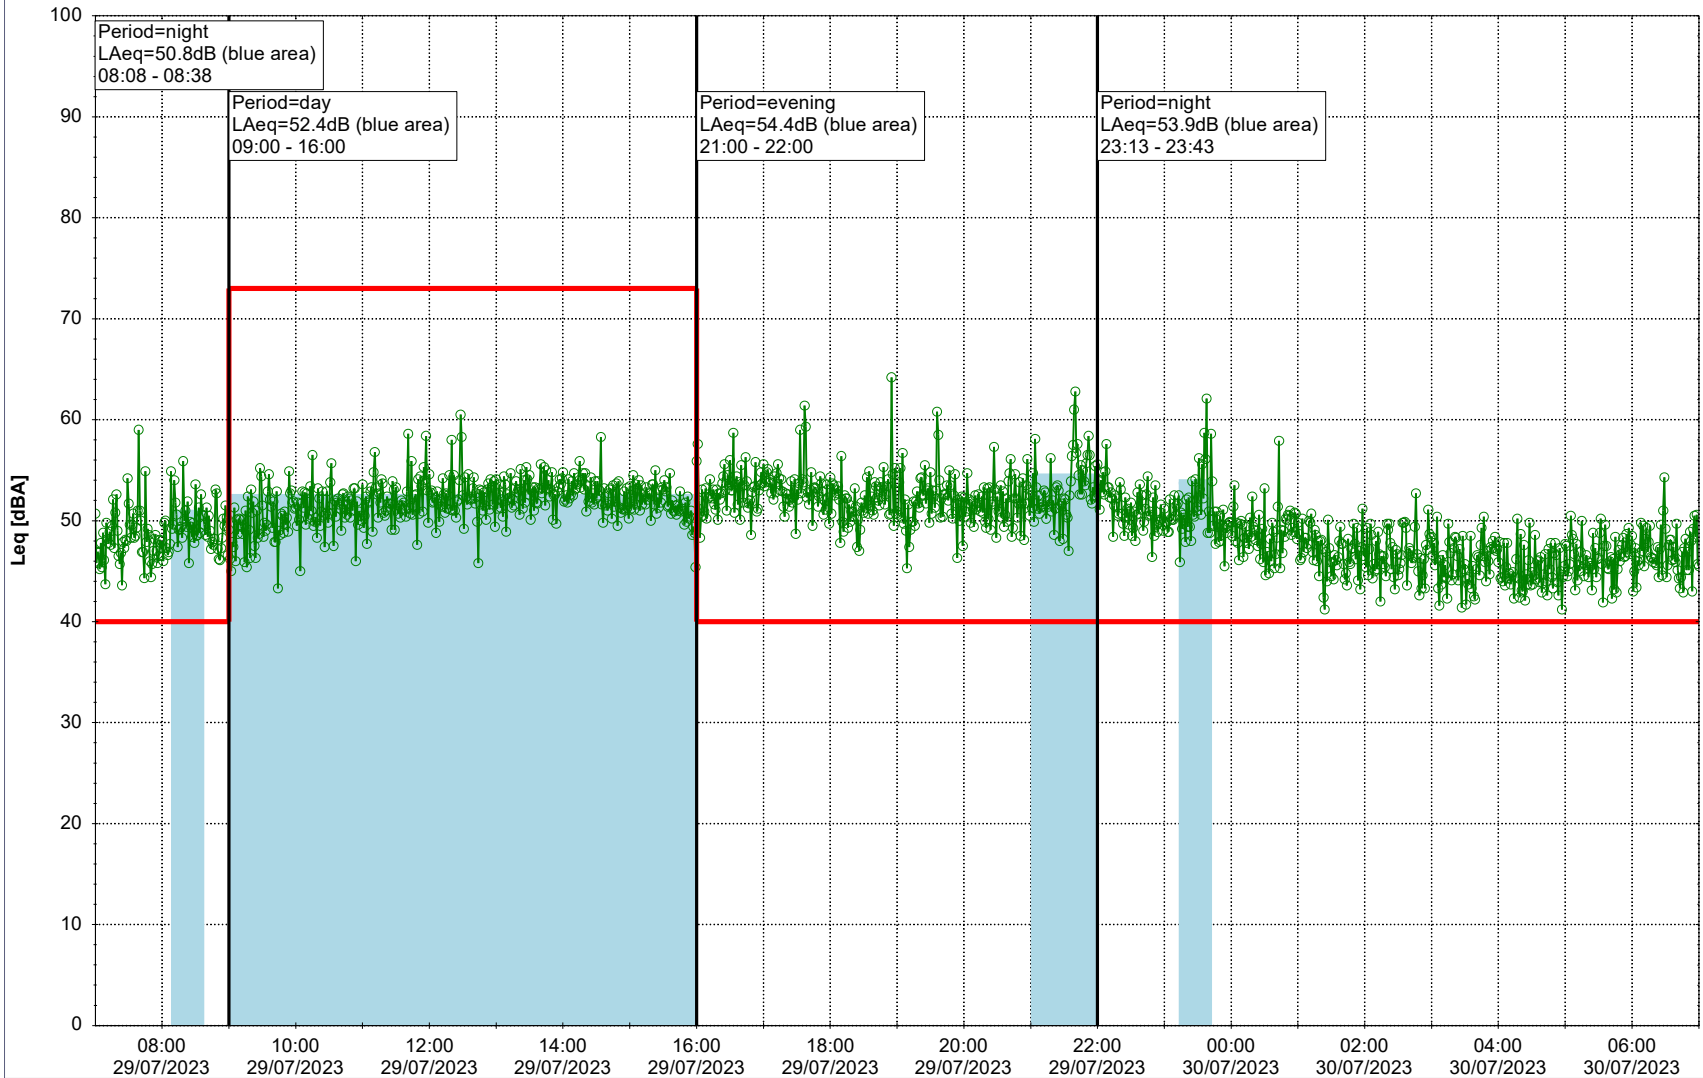

Noise Time Related Diagram

29/07/2023
30/07/2023

○ ○ ○ ○ HOL_NS01