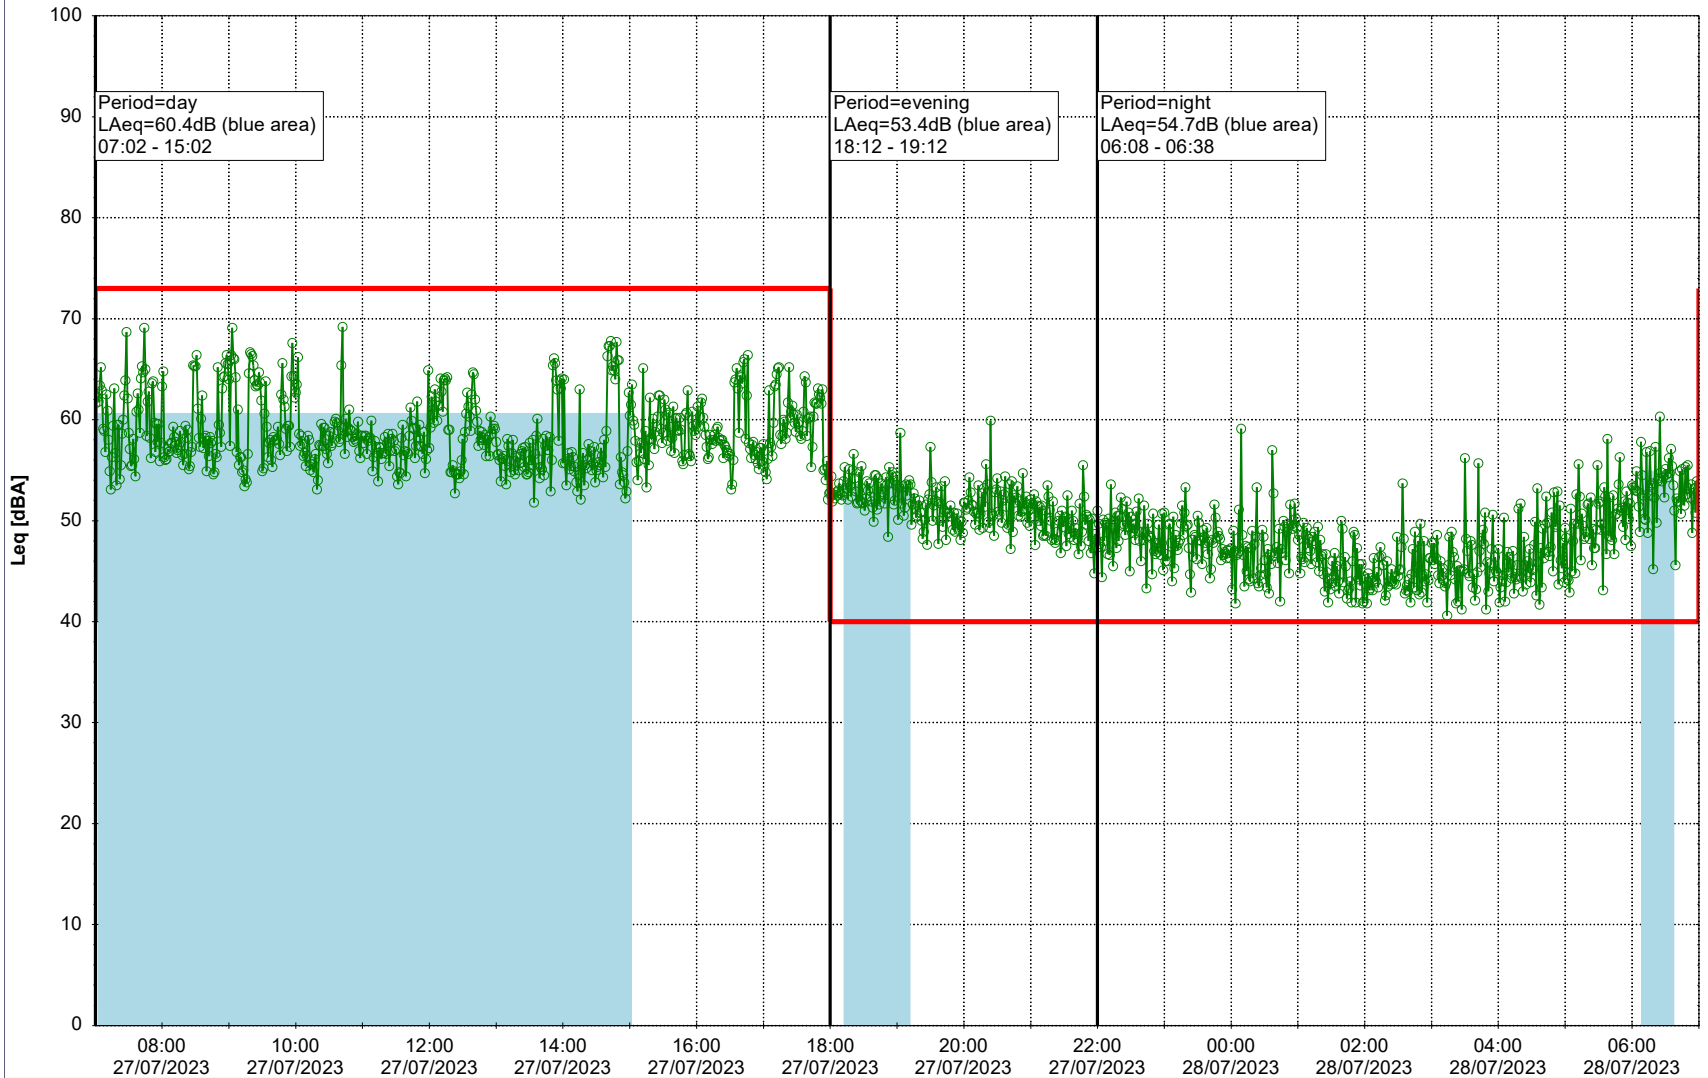

Noise Time Related Diagram

27/07/2023
28/07/2023

○ ○ ○ ○ HOL_NS01