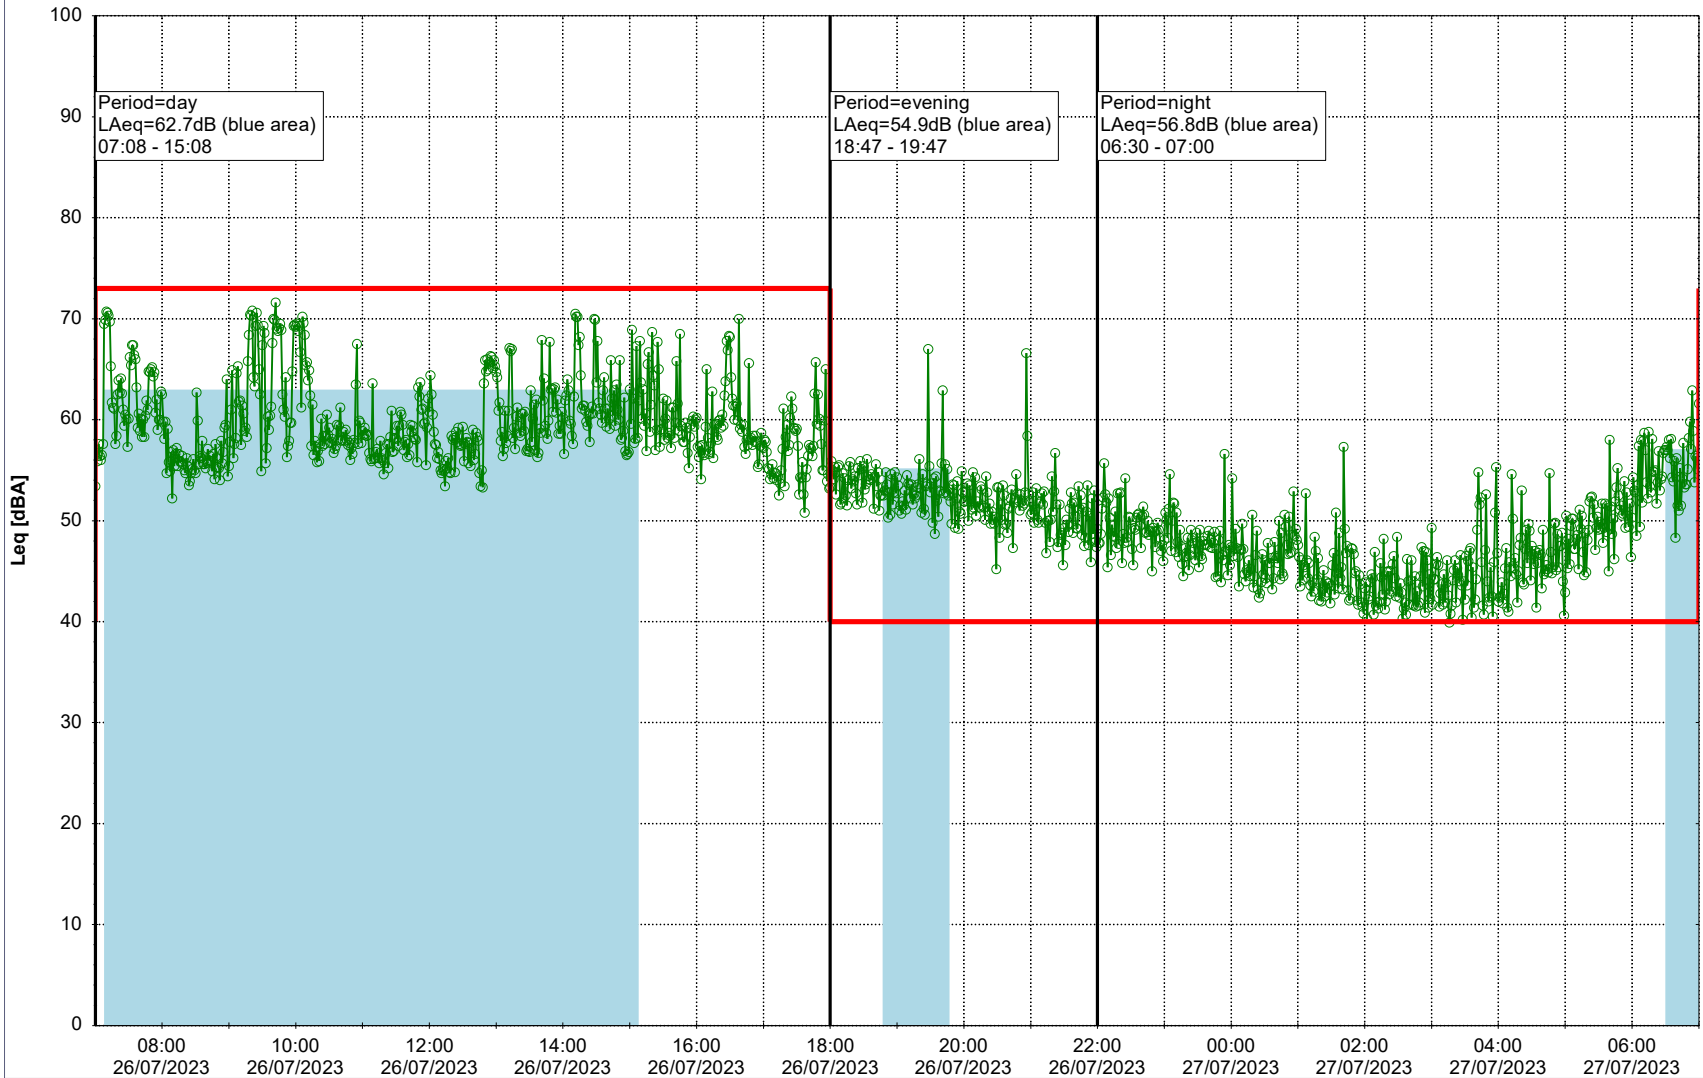

Noise Time Related Diagram

26/07/2023
27/07/2023

○ ○ ○ ○ HOL_NS01