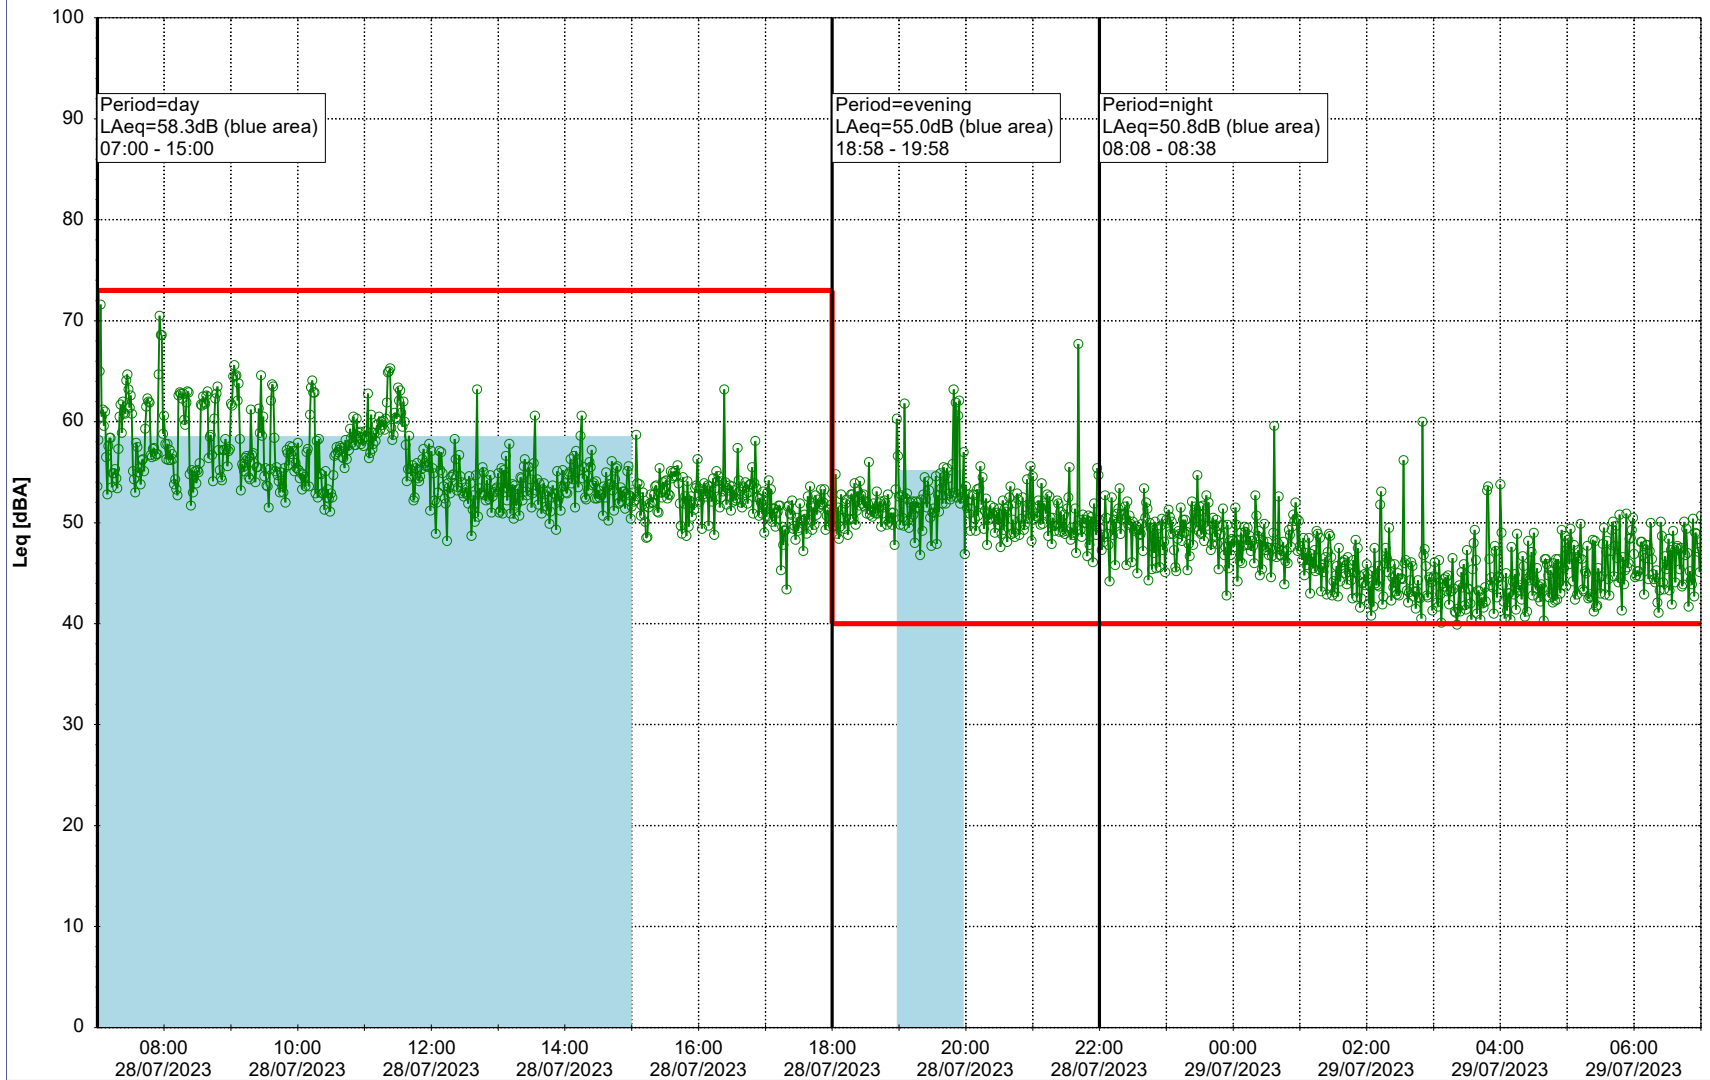

Noise Time Related Diagram

28/07/2023
29/07/2023

○ ○ ○ ○ HOL_NS01