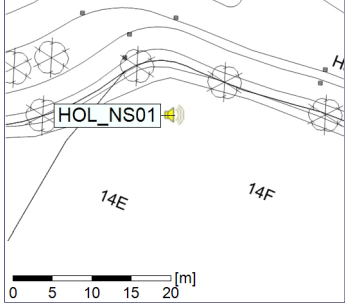

Project: Kronos Sydhavnen
Construction: Havneholmen
Location: N-V

Plan View